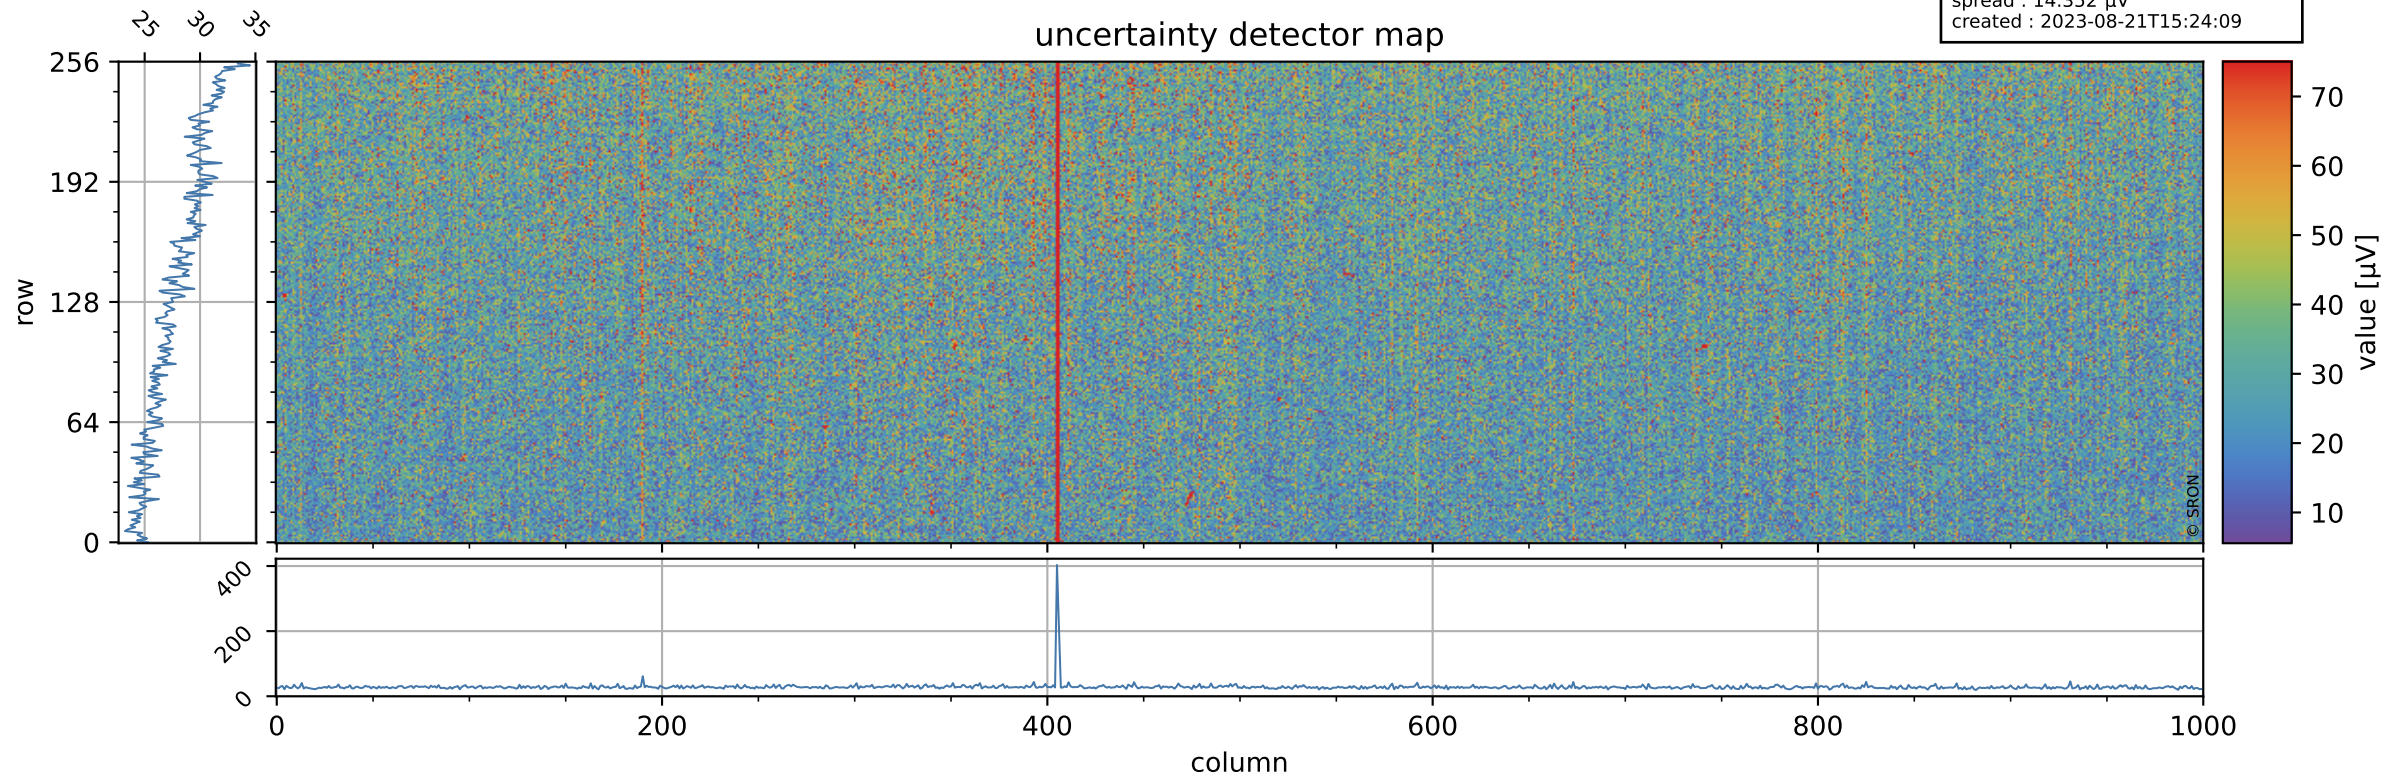

Tropomi SWIR offset (official)

orbits : 20 in [26122, 26167]
coverage : 2022-10-28 / 2022-10-31
median : 0.526 V
spread : 0.035914 V
created : 2023-08-21T15:24:09

value detector map

Tropomi SWIR offset (official)

orbits : 20 in [26122, 26167]
coverage : 2022-10-28 / 2022-10-31
median : 28.112 μV
spread : 14.352 μV
created : 2023-08-21T15:24:09

Tropomi SWIR offset (official)

orbits : 20 in [26122, 26167]
coverage : 2022-10-28 / 2022-10-31
median : -0.011763 mV
spread : 0.40192 mV
created : 2023-08-21T15:24:10

value compared with SWIR offset CKD

Tropomi SWIR offset (official) ground-tracks of Sentinel-5P

orbits : 20 in [26122, 26167]
coverage : 2022-10-28 / 2022-10-31
created : 2023-08-21T15:24:10

Tropomi SWIR offset (official)

orbits : [2827, 26167]
coverage : 2018-04-30 / 2022-10-31
created : 2023-08-21T15:24:10

trend of detector median & temperatures