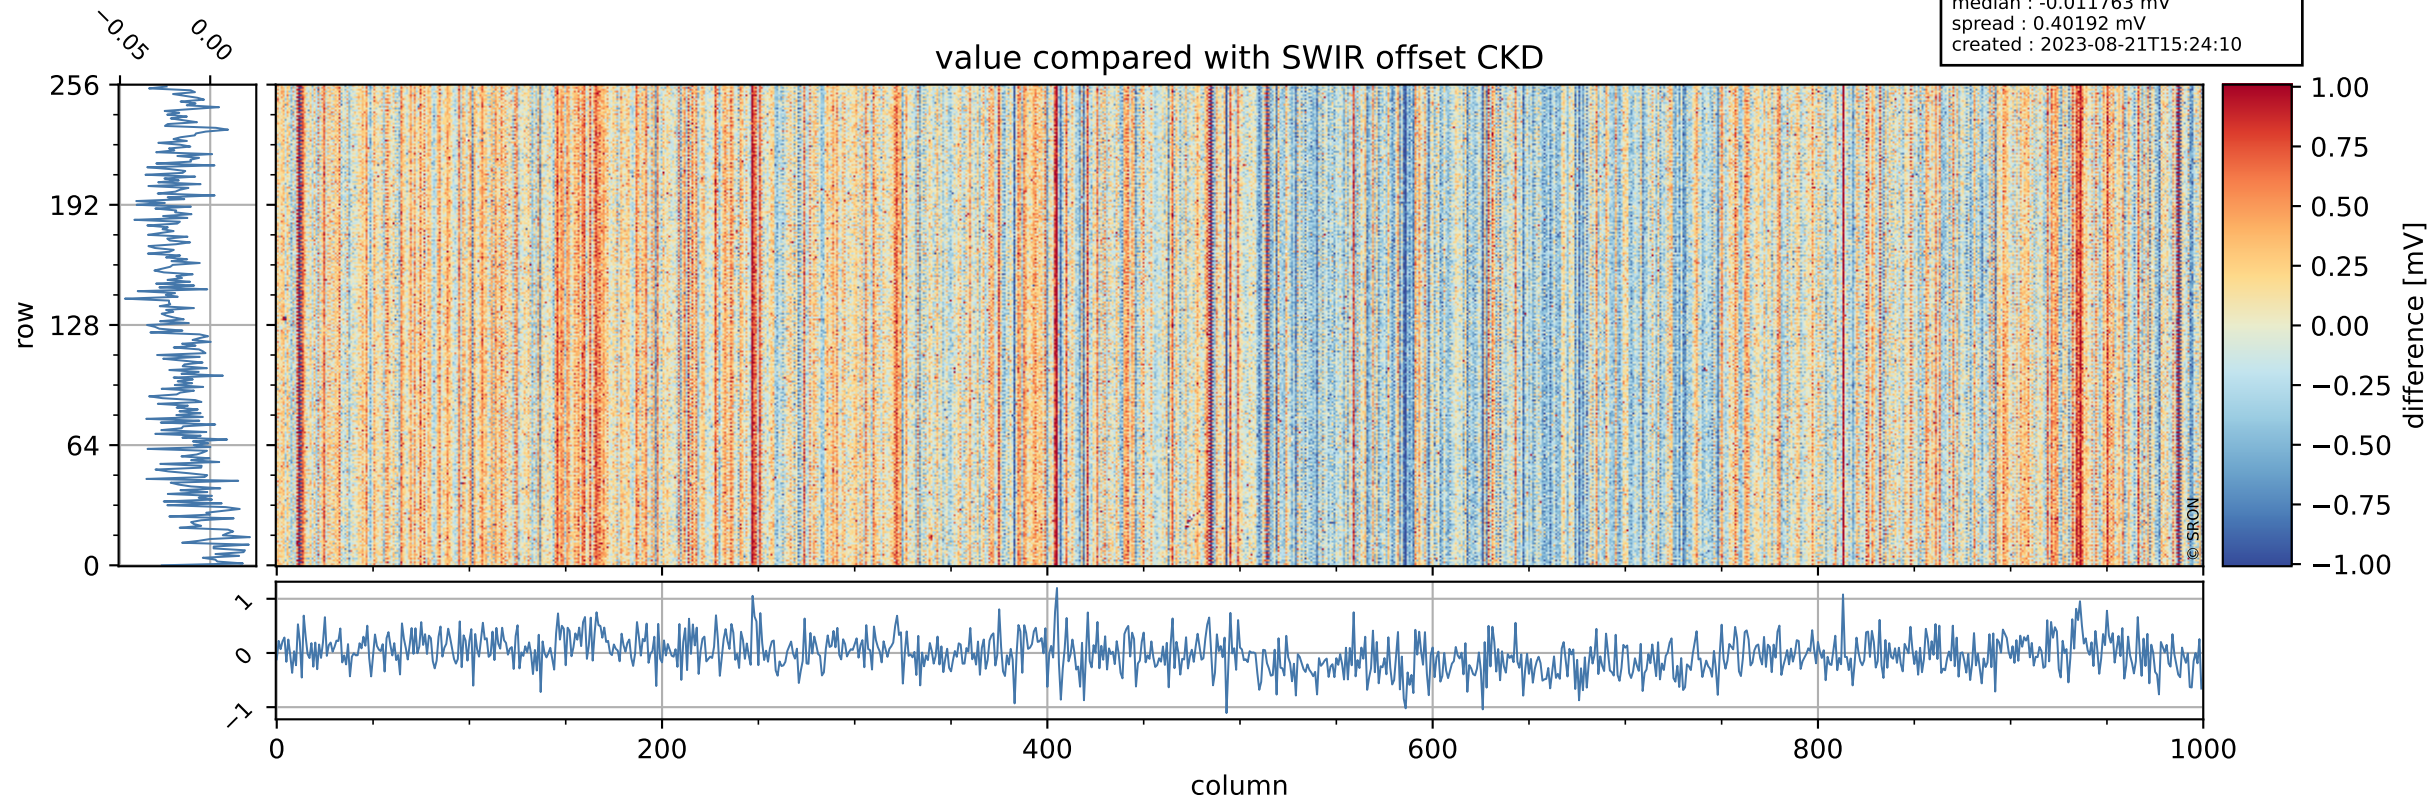

Tropomi SWIR offset (official)

orbits : 20 in [26122, 26167]
coverage : 2022-10-28 / 2022-10-31
median : 0.526 V
spread : 0.035914 V
created : 2023-08-21T15:24:09

value detector map

Tropomi SWIR offset (official)

orbits : 20 in [26122, 26167]
coverage : 2022-10-28 / 2022-10-31
median : 28.112 μV
spread : 14.352 μV
created : 2023-08-21T15:24:09

Tropomi SWIR offset (official)

orbits : 20 in [26122, 26167]
coverage : 2022-10-28 / 2022-10-31
median : -0.011763 mV
spread : 0.40192 mV
created : 2023-08-21T15:24:10

value compared with SWIR offset CKD

Tropomi SWIR offset (official) ground-tracks of Sentinel-5P

orbits : 20 in [26122, 26167]
coverage : 2022-10-28 / 2022-10-31
created : 2023-08-21T15:24:10

Tropomi SWIR offset (official)

orbits : [2827, 26167]
coverage : 2018-04-30 / 2022-10-31
created : 2023-08-21T15:24:10

trend of detector median & temperatures