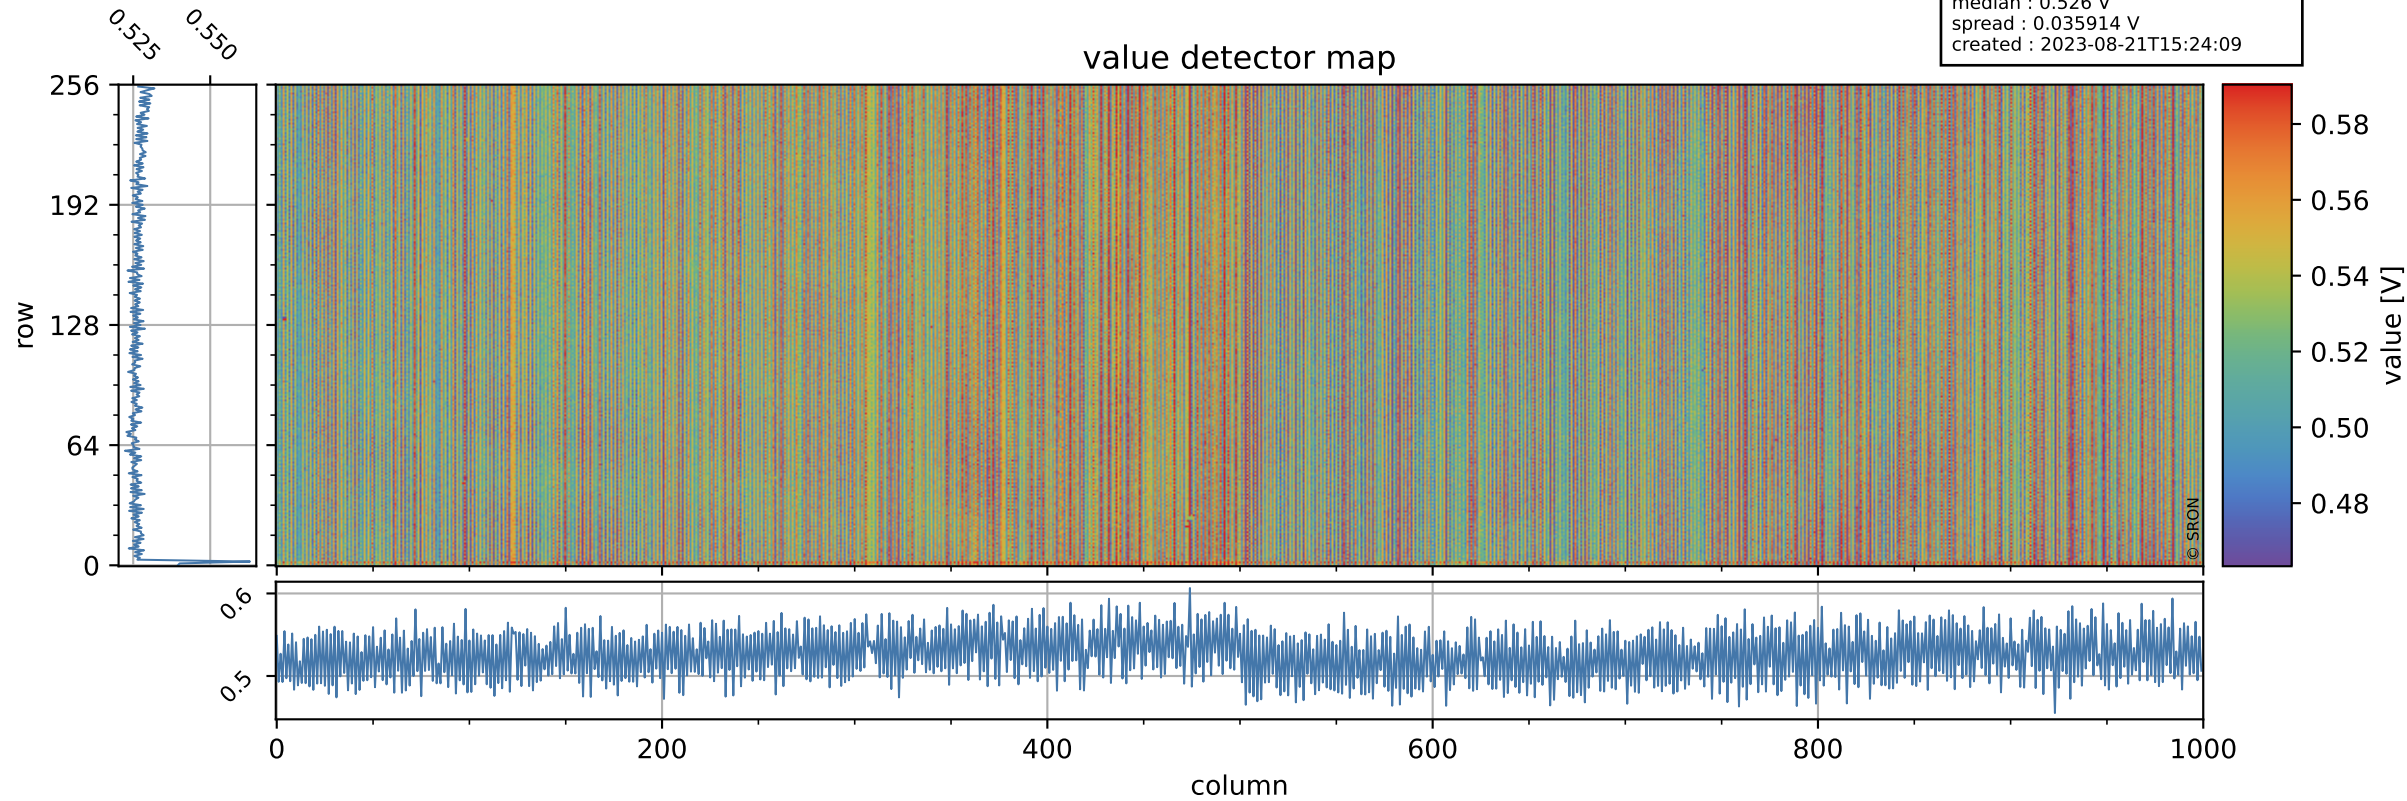

Tropomi SWIR offset (official)

orbits : 20 in [26122, 26167]
coverage : 2022-10-28 / 2022-10-31
median : 0.526 V
spread : 0.035914 V
created : 2023-08-21T15:24:09

value detector map

Tropomi SWIR offset (official)

orbits : 20 in [26122, 26167]
coverage : 2022-10-28 / 2022-10-31
median : 28.112 μV
spread : 14.352 μV
created : 2023-08-21T15:24:09

Tropomi SWIR offset (official)

orbits : 20 in [26122, 26167]
coverage : 2022-10-28 / 2022-10-31
median : -0.011763 mV
spread : 0.40192 mV
created : 2023-08-21T15:24:10

value compared with SWIR offset CKD

Tropomi SWIR offset (official) ground-tracks of Sentinel-5P

orbits : 20 in [26122, 26167]
coverage : 2022-10-28 / 2022-10-31
created : 2023-08-21T15:24:10

Tropomi SWIR offset (official)

orbits : [2827, 26167]
coverage : 2018-04-30 / 2022-10-31
created : 2023-08-21T15:24:10

trend of detector median & temperatures