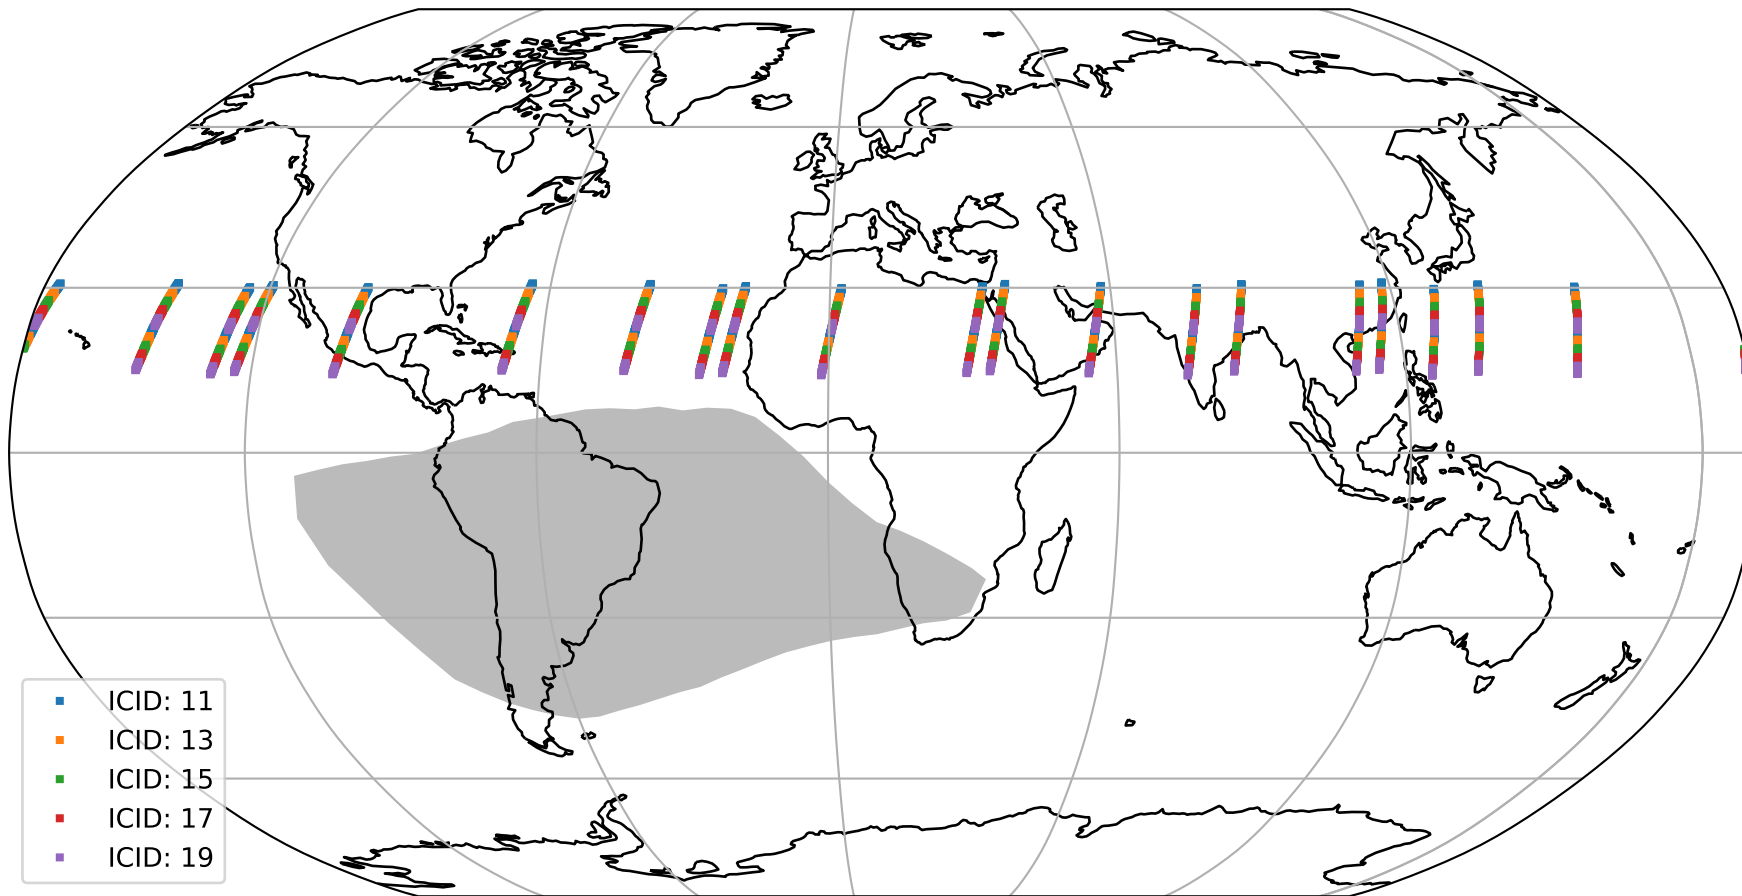

Tropomi SWIR offset (official)

orbits : 20 in [26122, 26167]
coverage : 2022-10-28 / 2022-10-31
median : 0.526 V
spread : 0.035914 V
created : 2023-08-21T15:24:09

value detector map

Tropomi SWIR offset (official)

orbits : 20 in [26122, 26167]
coverage : 2022-10-28 / 2022-10-31
median : 28.112 μV
spread : 14.352 μV
created : 2023-08-21T15:24:09

Tropomi SWIR offset (official)

orbits : 20 in [26122, 26167]
coverage : 2022-10-28 / 2022-10-31
median : -0.011763 mV
spread : 0.40192 mV
created : 2023-08-21T15:24:10

value compared with SWIR offset CKD

Tropomi SWIR offset (official) ground-tracks of Sentinel-5P

orbits : 20 in [26122, 26167]
coverage : 2022-10-28 / 2022-10-31
created : 2023-08-21T15:24:10

Tropomi SWIR offset (official)

orbits : [2827, 26167]
coverage : 2018-04-30 / 2022-10-31
created : 2023-08-21T15:24:10

trend of detector median & temperatures