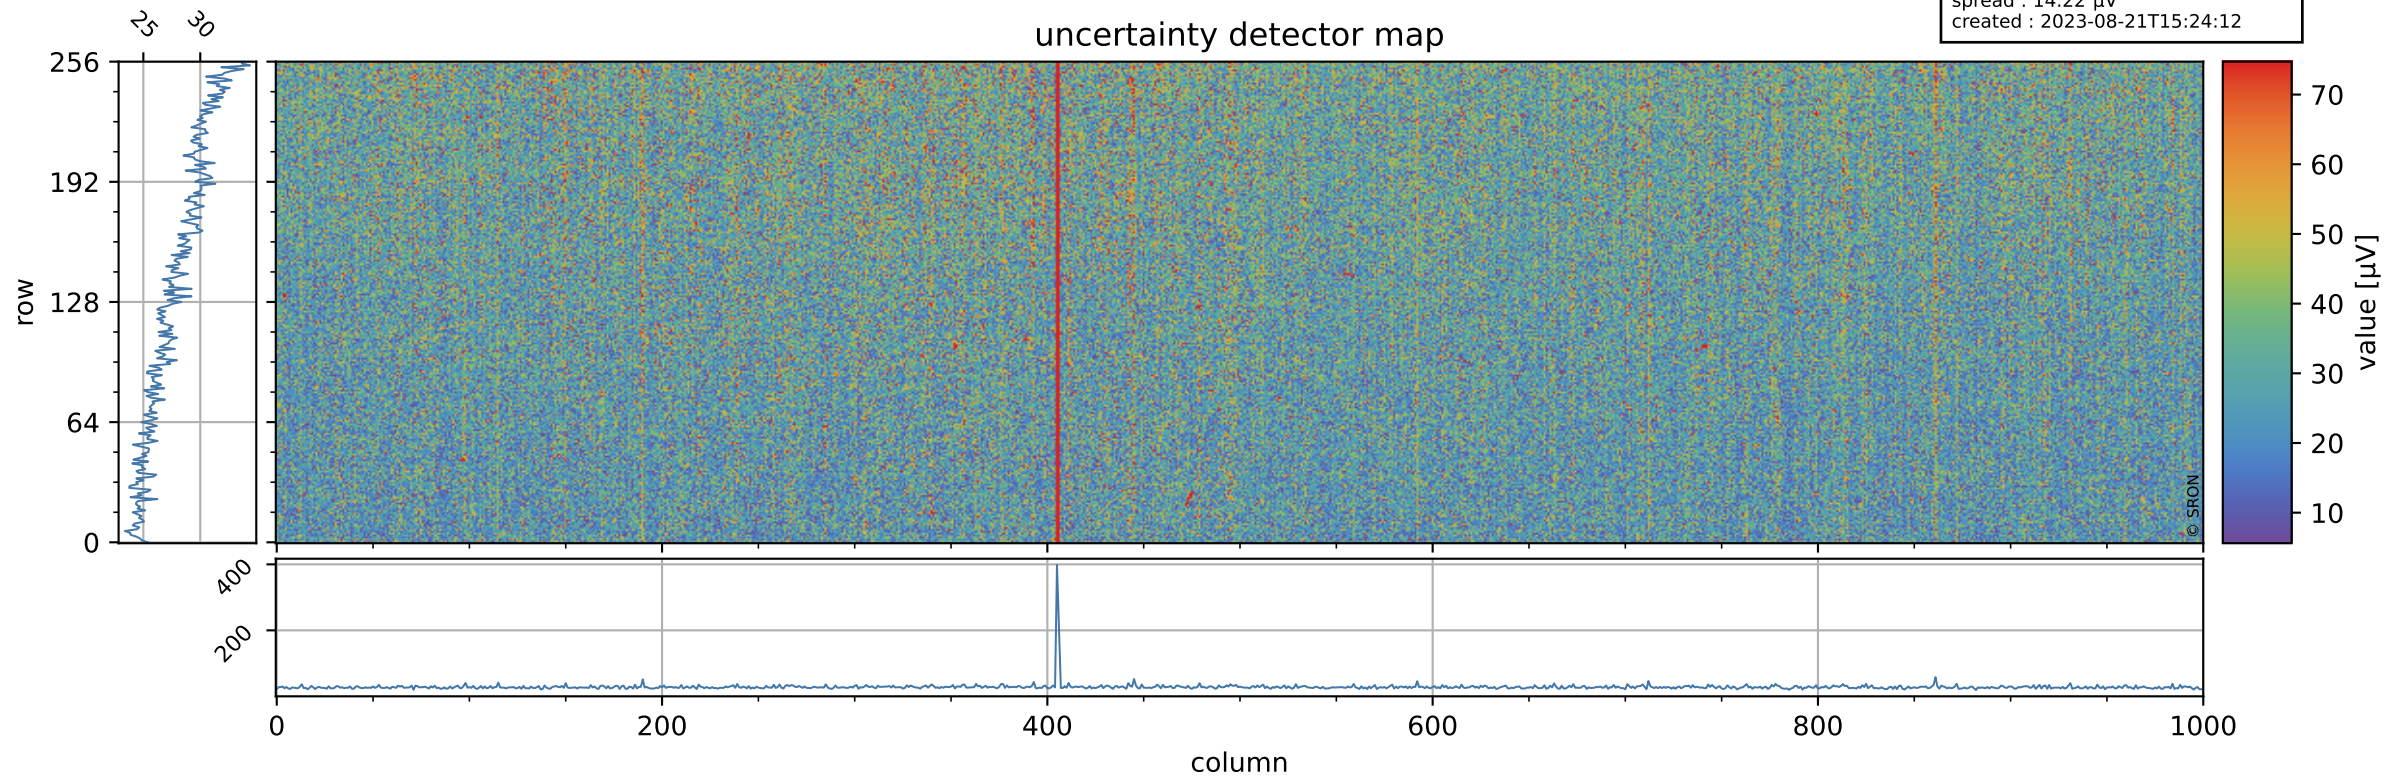

Tropomi SWIR offset (official)

orbits : 19 in [26137, 26182]
coverage : 2022-10-29 / 2022-11-01
median : 0.526 V
spread : 0.035913 V
created : 2023-08-21T15:24:11

value detector map

Tropomi SWIR offset (official)

orbits : 19 in [26137, 26182]
coverage : 2022-10-29 / 2022-11-01
median : 28.039 μV
spread : 14.22 μV
created : 2023-08-21T15:24:12

Tropomi SWIR offset (official)

orbits : 19 in [26137, 26182]
coverage : 2022-10-29 / 2022-11-01
median : -0.011947 mV
spread : 0.4044 mV
created : 2023-08-21T15:24:12

value compared with SWIR offset CKD

Tropomi SWIR offset (official) ground-tracks of Sentinel-5P

orbits : 19 in [26137, 26182]
coverage : 2022-10-29 / 2022-11-01
created : 2023-08-21T15:24:12

Tropomi SWIR offset (official)

orbits : [2827, 26182]
coverage : 2018-04-30 / 2022-11-01
created : 2023-08-21T15:24:13

trend of detector median & temperatures