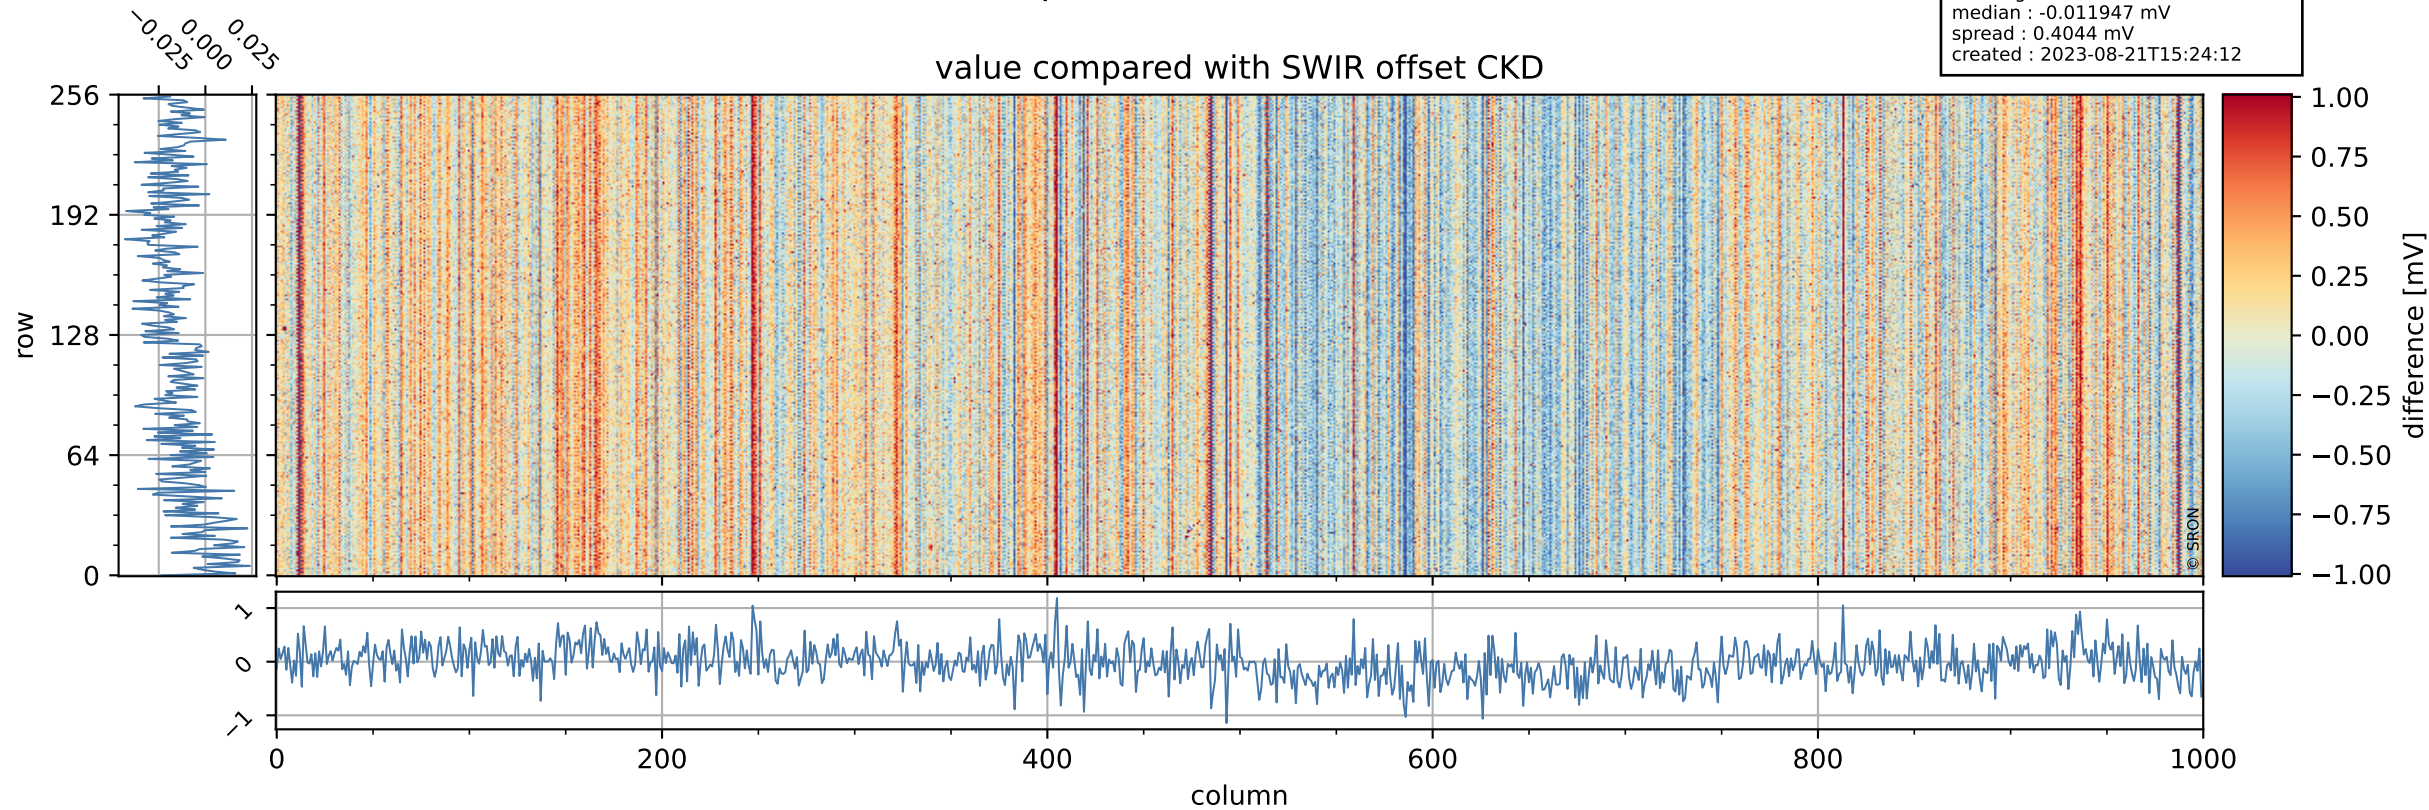

Tropomi SWIR offset (official)

orbits : 19 in [26137, 26182]
coverage : 2022-10-29 / 2022-11-01
median : 0.526 V
spread : 0.035913 V
created : 2023-08-21T15:24:11

value detector map

Tropomi SWIR offset (official)

orbits : 19 in [26137, 26182]
coverage : 2022-10-29 / 2022-11-01
median : 28.039 μV
spread : 14.22 μV
created : 2023-08-21T15:24:12

Tropomi SWIR offset (official)

orbits : 19 in [26137, 26182]
coverage : 2022-10-29 / 2022-11-01
median : -0.011947 mV
spread : 0.4044 mV
created : 2023-08-21T15:24:12

value compared with SWIR offset CKD

Tropomi SWIR offset (official) ground-tracks of Sentinel-5P

orbits : 19 in [26137, 26182]
coverage : 2022-10-29 / 2022-11-01
created : 2023-08-21T15:24:12

Tropomi SWIR offset (official)

orbits : [2827, 26182]
coverage : 2018-04-30 / 2022-11-01
created : 2023-08-21T15:24:13

trend of detector median & temperatures