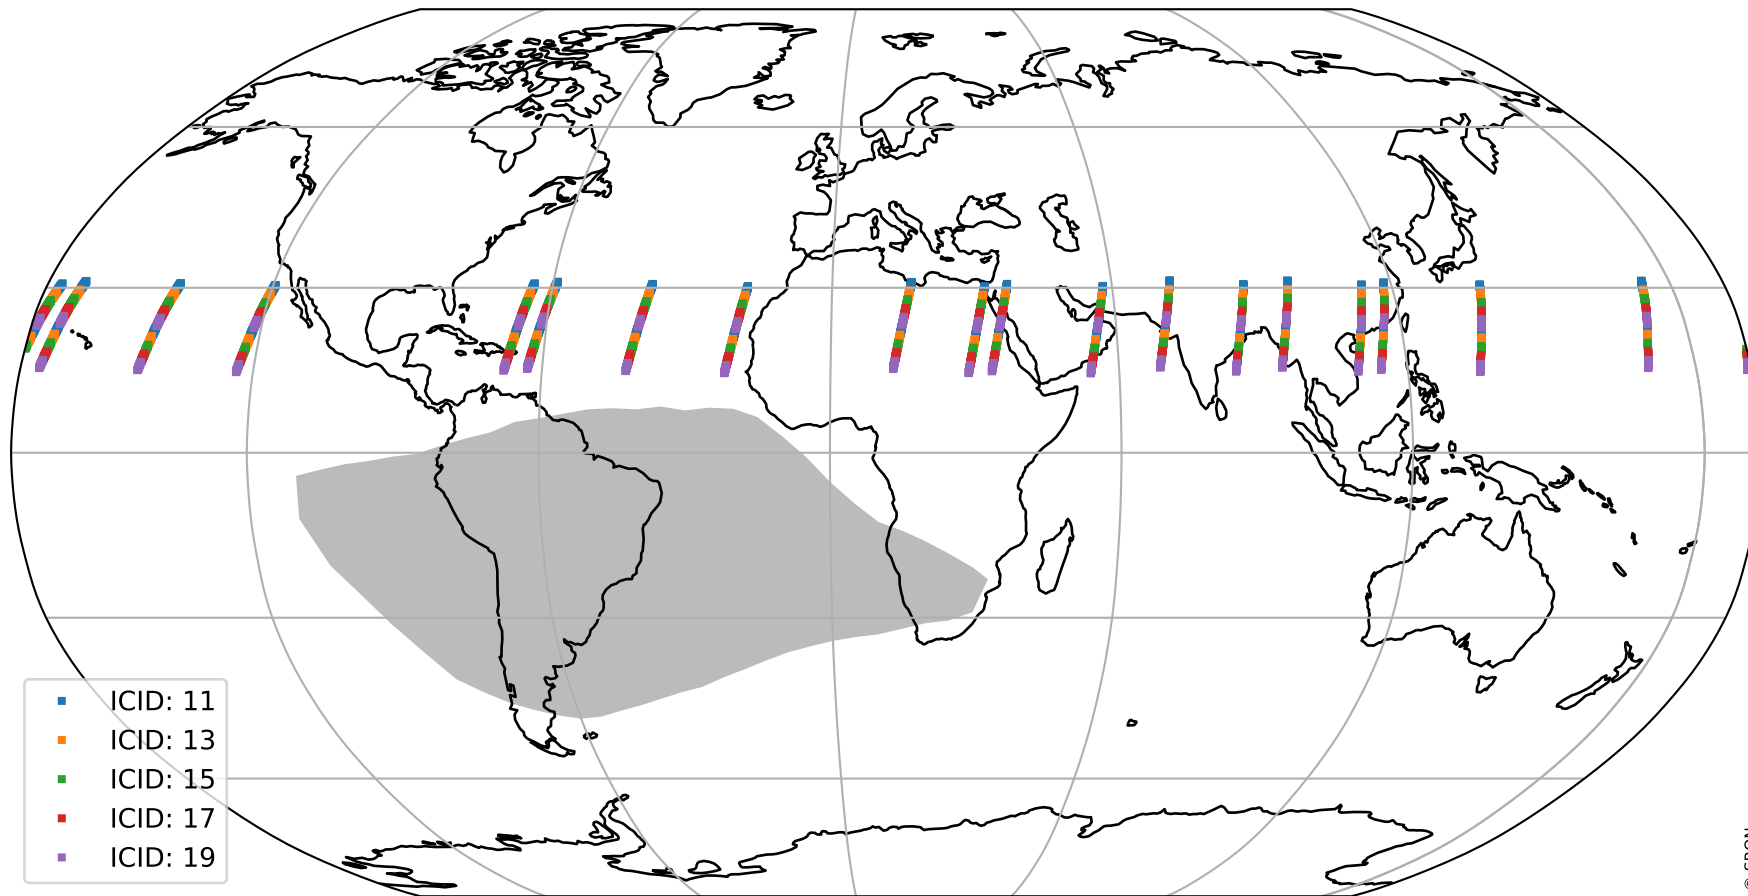

Tropomi SWIR offset (official)

orbits : 19 in [26137, 26182]
coverage : 2022-10-29 / 2022-11-01
median : 0.526 V
spread : 0.035913 V
created : 2023-08-21T15:24:11

value detector map

Tropomi SWIR offset (official)

orbits : 19 in [26137, 26182]
coverage : 2022-10-29 / 2022-11-01
median : 28.039 μV
spread : 14.22 μV
created : 2023-08-21T15:24:12

Tropomi SWIR offset (official)

orbits : 19 in [26137, 26182]
coverage : 2022-10-29 / 2022-11-01
median : -0.011947 mV
spread : 0.4044 mV
created : 2023-08-21T15:24:12

value compared with SWIR offset CKD

Tropomi SWIR offset (official) ground-tracks of Sentinel-5P

orbits : 19 in [26137, 26182]
coverage : 2022-10-29 / 2022-11-01
created : 2023-08-21T15:24:12

Tropomi SWIR offset (official)

orbits : [2827, 26182]
coverage : 2018-04-30 / 2022-11-01
created : 2023-08-21T15:24:13

trend of detector median & temperatures