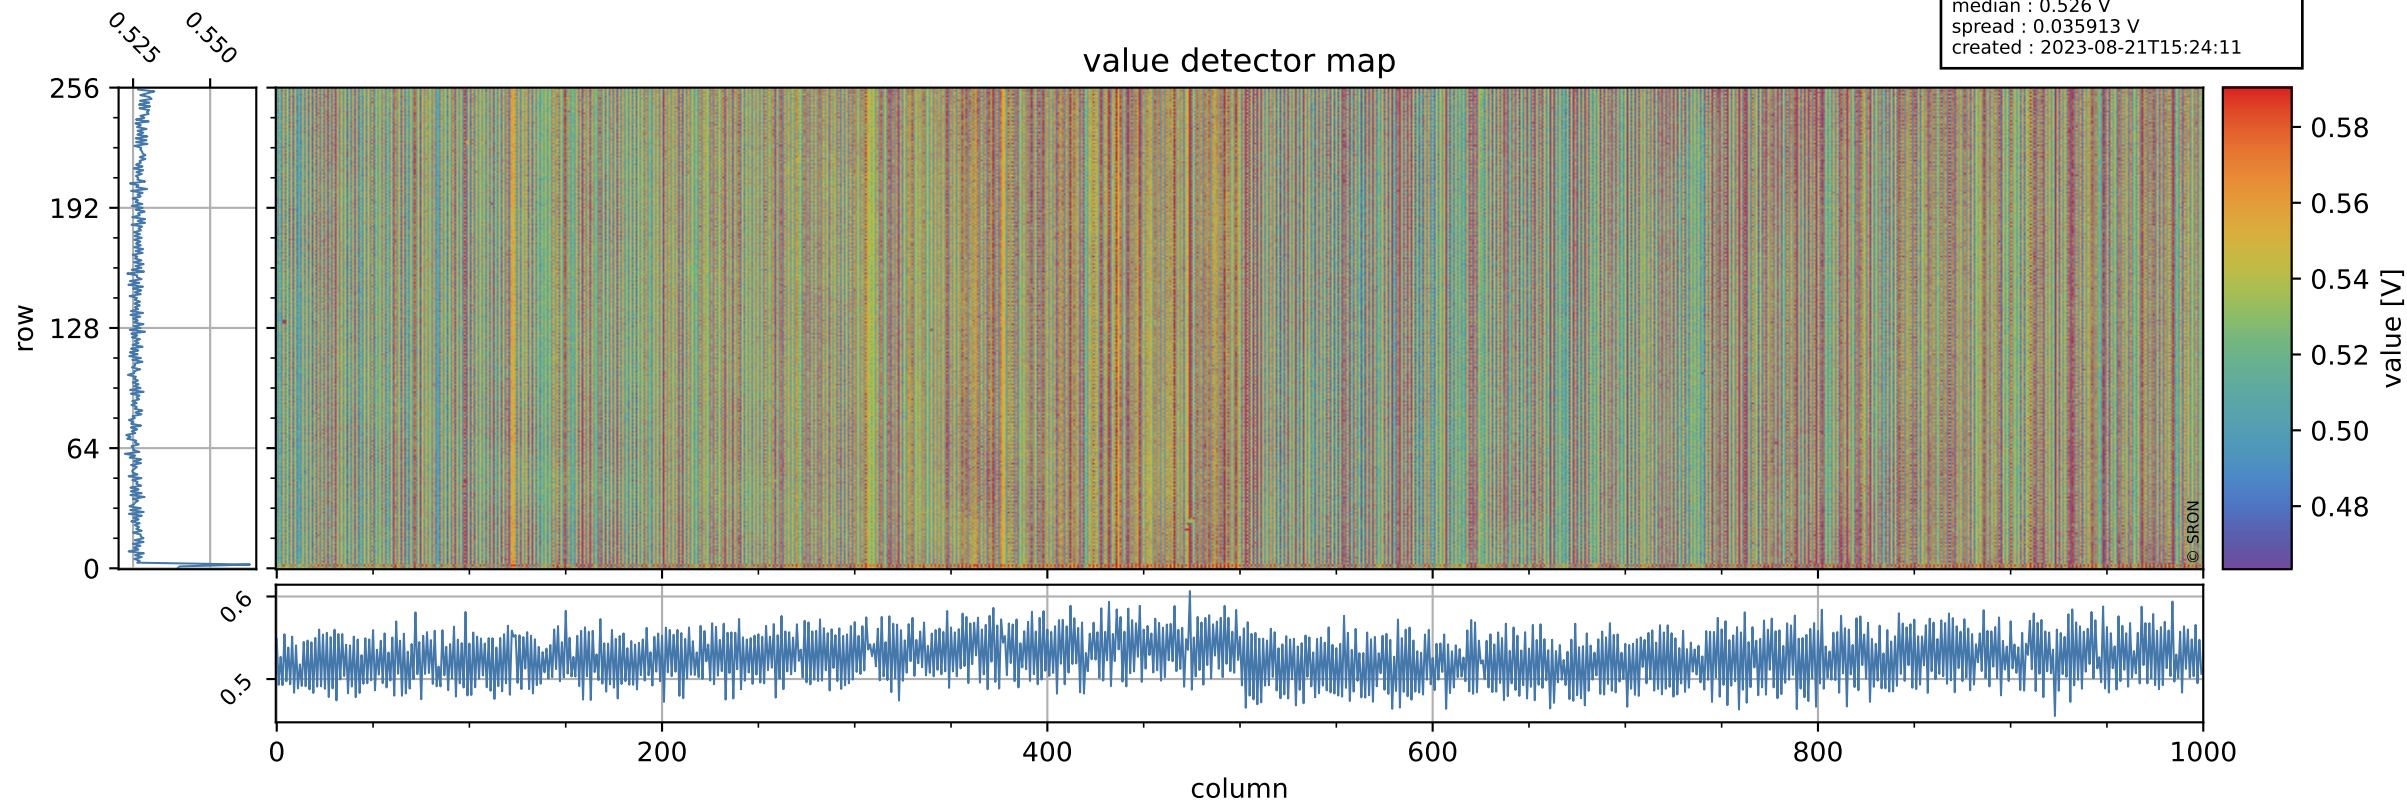

Tropomi SWIR offset (official)

orbits : 19 in [26137, 26182]
coverage : 2022-10-29 / 2022-11-01
median : 0.526 V
spread : 0.035913 V
created : 2023-08-21T15:24:11

value detector map

Tropomi SWIR offset (official)

orbits : 19 in [26137, 26182]
coverage : 2022-10-29 / 2022-11-01
median : 28.039 μV
spread : 14.22 μV
created : 2023-08-21T15:24:12

Tropomi SWIR offset (official)

orbits : 19 in [26137, 26182]
coverage : 2022-10-29 / 2022-11-01
median : -0.011947 mV
spread : 0.4044 mV
created : 2023-08-21T15:24:12

value compared with SWIR offset CKD

Tropomi SWIR offset (official) ground-tracks of Sentinel-5P

orbits : 19 in [26137, 26182]
coverage : 2022-10-29 / 2022-11-01
created : 2023-08-21T15:24:12

Tropomi SWIR offset (official)

orbits : [2827, 26182]
coverage : 2018-04-30 / 2022-11-01
created : 2023-08-21T15:24:13

trend of detector median & temperatures