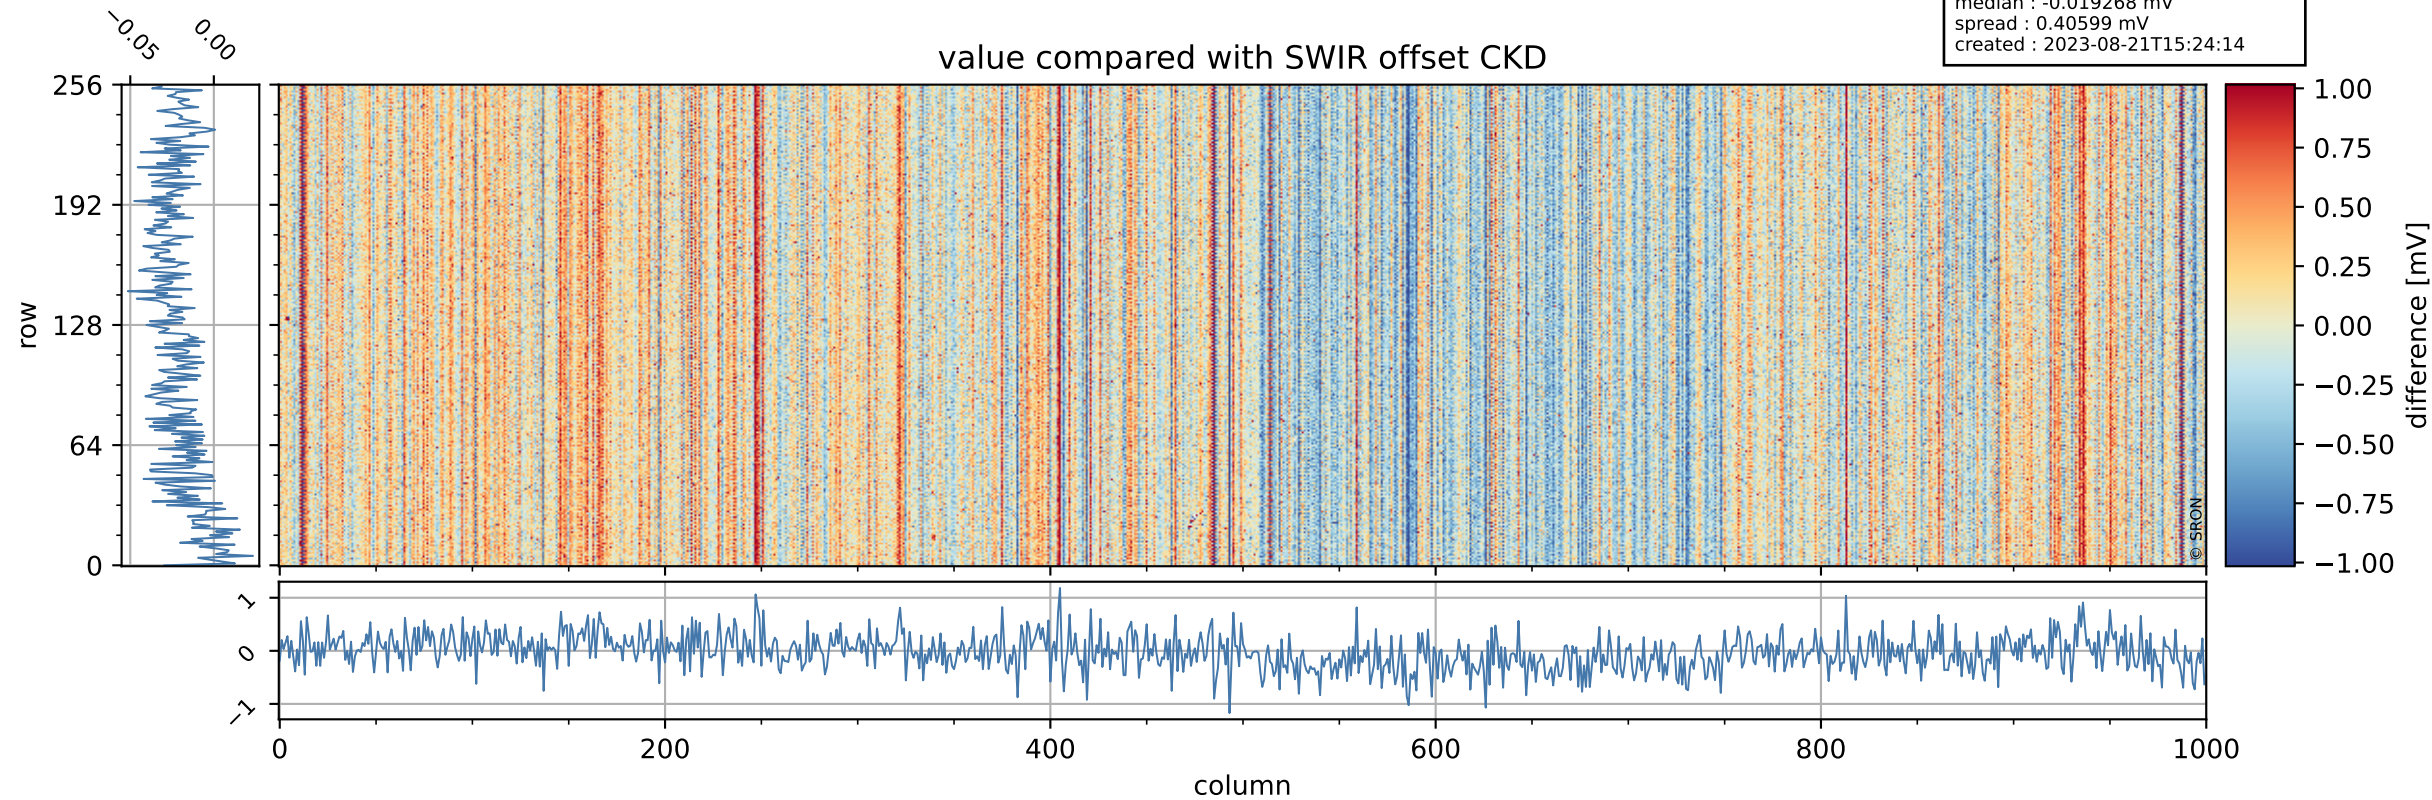

## value detector map

# Tropomi SWIR offset (official)

orbits : 20 in [26152, 26197]  
coverage : 2022-10-30 / 2022-11-02  
median : 28.319  $\mu\text{V}$   
spread : 14.384  $\mu\text{V}$   
created : 2023-08-21T15:24:14

# Tropomi SWIR offset (official)

orbits : 20 in [26152, 26197]  
coverage : 2022-10-30 / 2022-11-02  
median : -0.019268 mV  
spread : 0.40599 mV  
created : 2023-08-21T15:24:14

value compared with SWIR offset CKD

# Tropomi SWIR offset (official) ground-tracks of Sentinel-5P

orbits : 20 in [26152, 26197]  
coverage : 2022-10-30 / 2022-11-02  
created : 2023-08-21T15:24:14