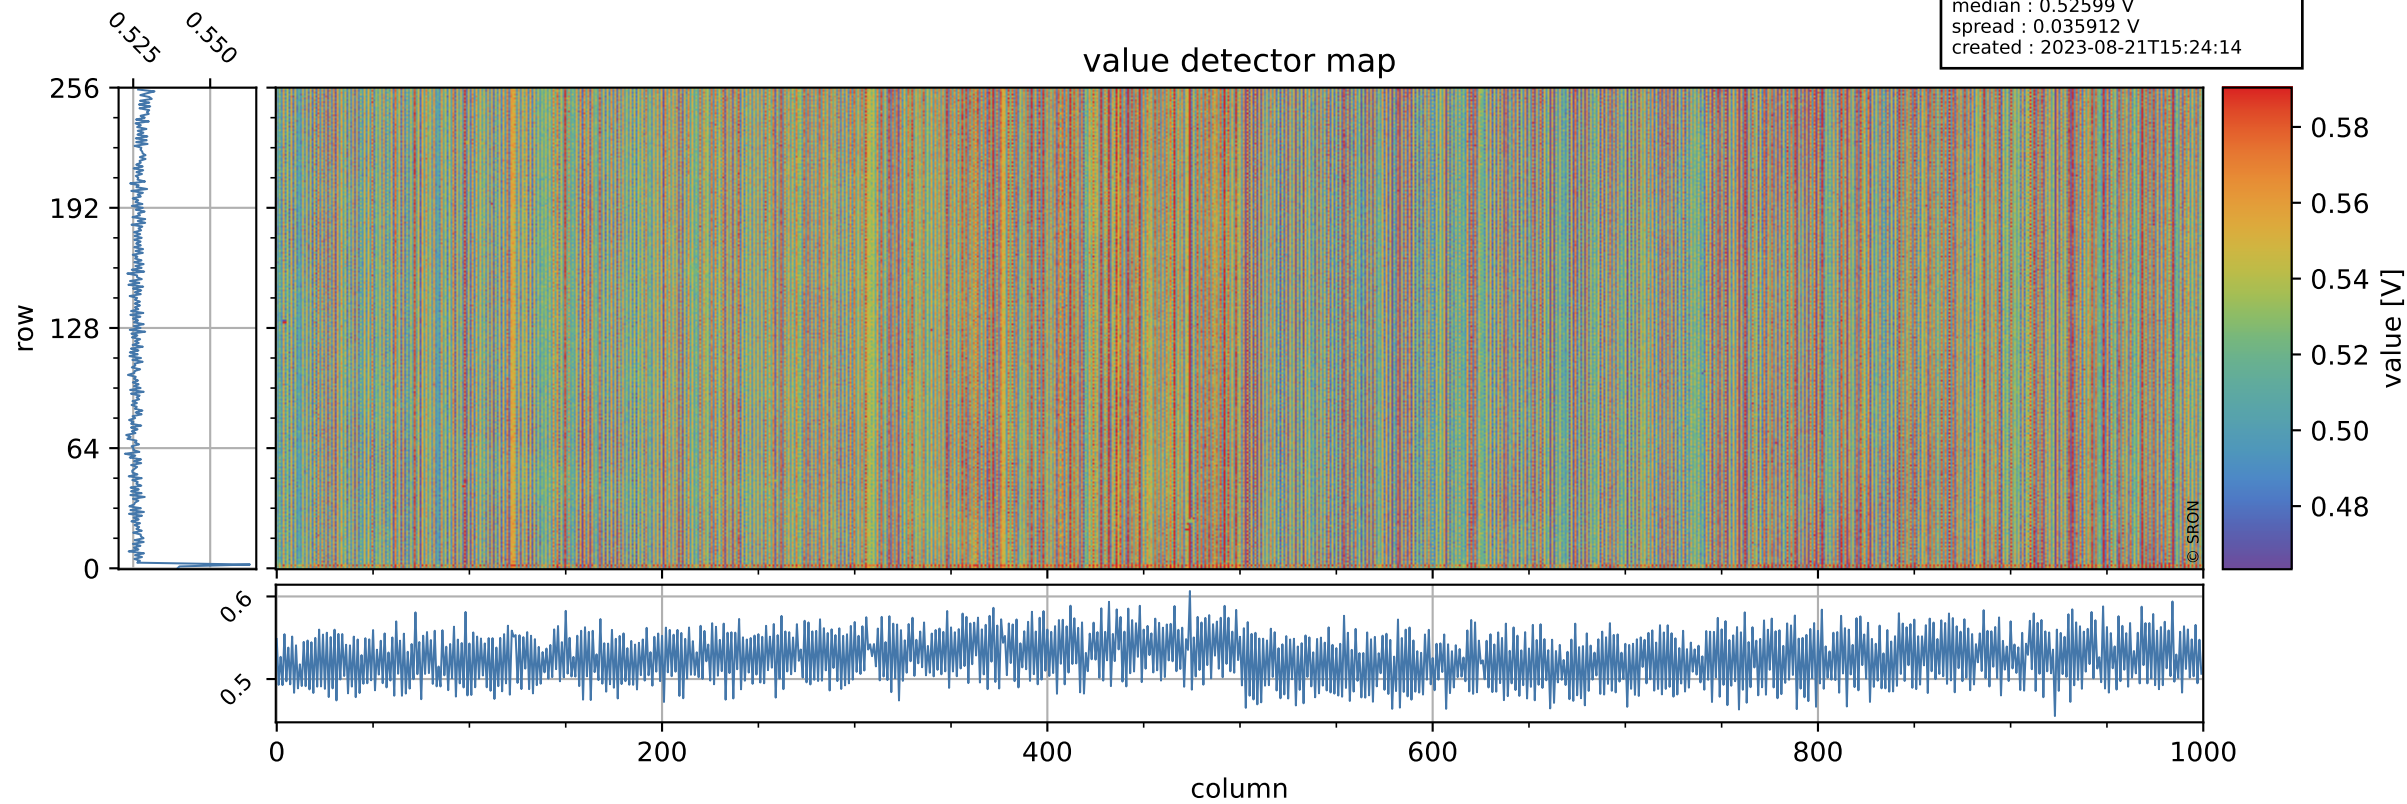

# Tropomi SWIR offset (official)

orbits : 20 in [26152, 26197]  
coverage : 2022-10-30 / 2022-11-02  
median : 0.52599 V  
spread : 0.035912 V  
created : 2023-08-21T15:24:14

## value detector map

# Tropomi SWIR offset (official)

orbits : 20 in [26152, 26197]  
coverage : 2022-10-30 / 2022-11-02  
median : 28.319  $\mu\text{V}$   
spread : 14.384  $\mu\text{V}$   
created : 2023-08-21T15:24:14

# Tropomi SWIR offset (official) ground-tracks of Sentinel-5P

orbits : 20 in [26152, 26197]  
coverage : 2022-10-30 / 2022-11-02  
created : 2023-08-21T15:24:14