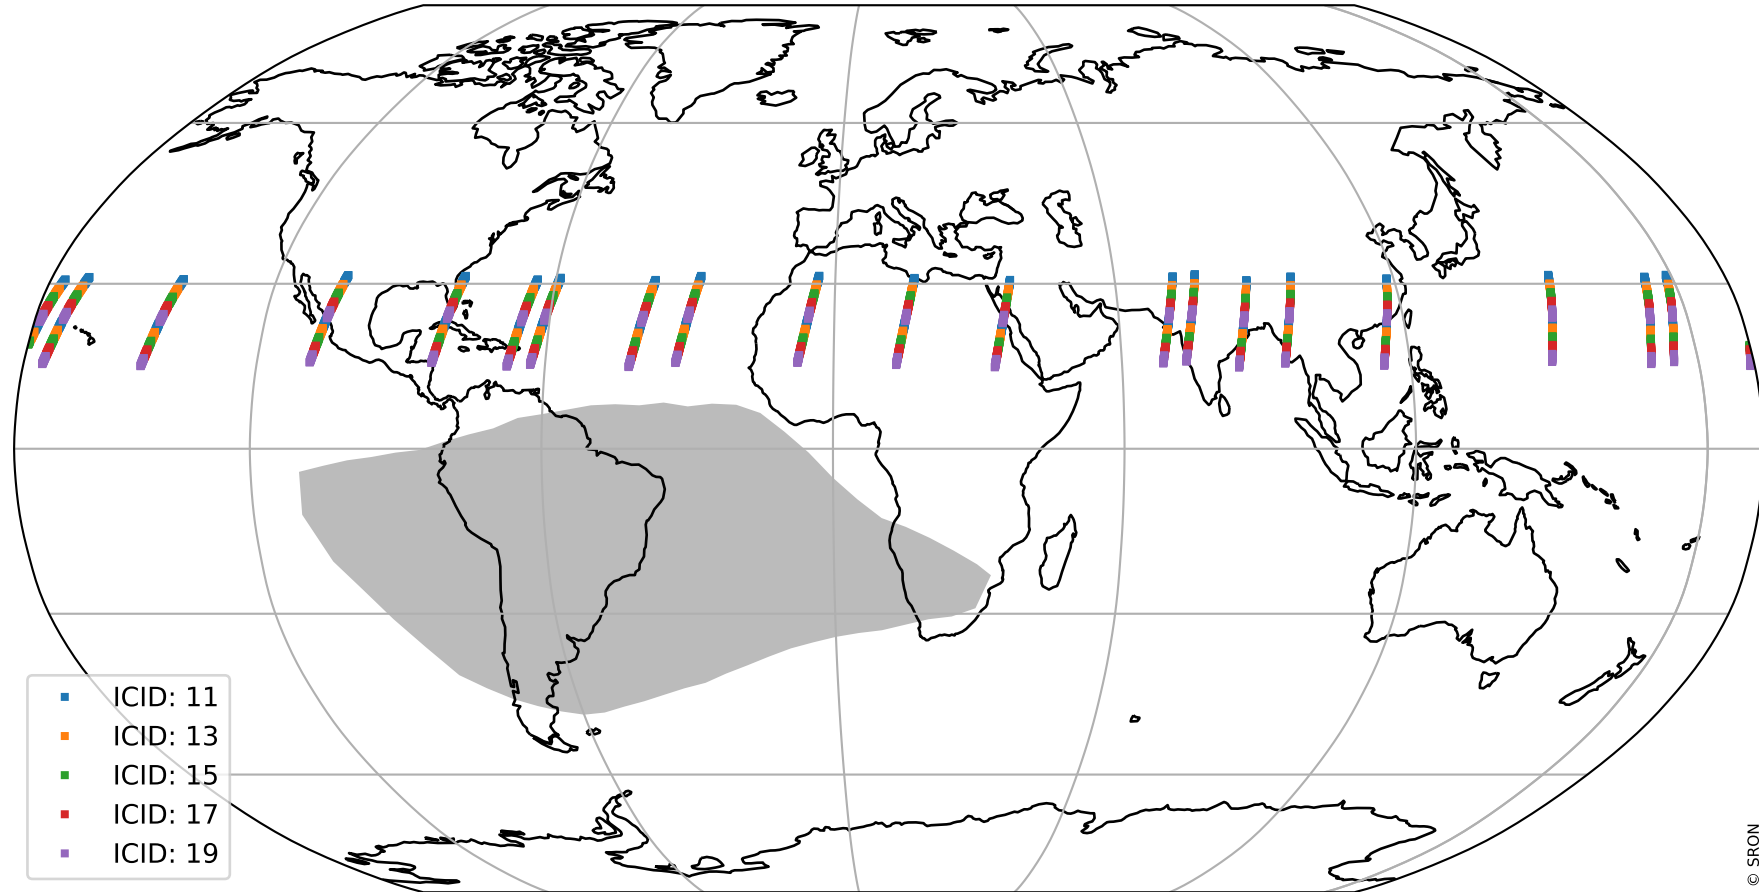

# Tropomi SWIR offset (official)

orbits : 20 in [26152, 26197]  
coverage : 2022-10-30 / 2022-11-02  
median : 28.319  $\mu\text{V}$   
spread : 14.384  $\mu\text{V}$   
created : 2023-08-21T15:24:14

# Tropomi SWIR offset (official)

orbits : 20 in [26152, 26197]  
coverage : 2022-10-30 / 2022-11-02  
median : -0.019268 mV  
spread : 0.40599 mV  
created : 2023-08-21T15:24:14

value compared with SWIR offset CKD

# Tropomi SWIR offset (official) ground-tracks of Sentinel-5P

orbits : 20 in [26152, 26197]  
coverage : 2022-10-30 / 2022-11-02  
created : 2023-08-21T15:24:14

# Tropomi SWIR offset (official)

orbits : [2827, 26197]  
coverage : 2018-04-30 / 2022-11-02  
created : 2023-08-21T15:24:15