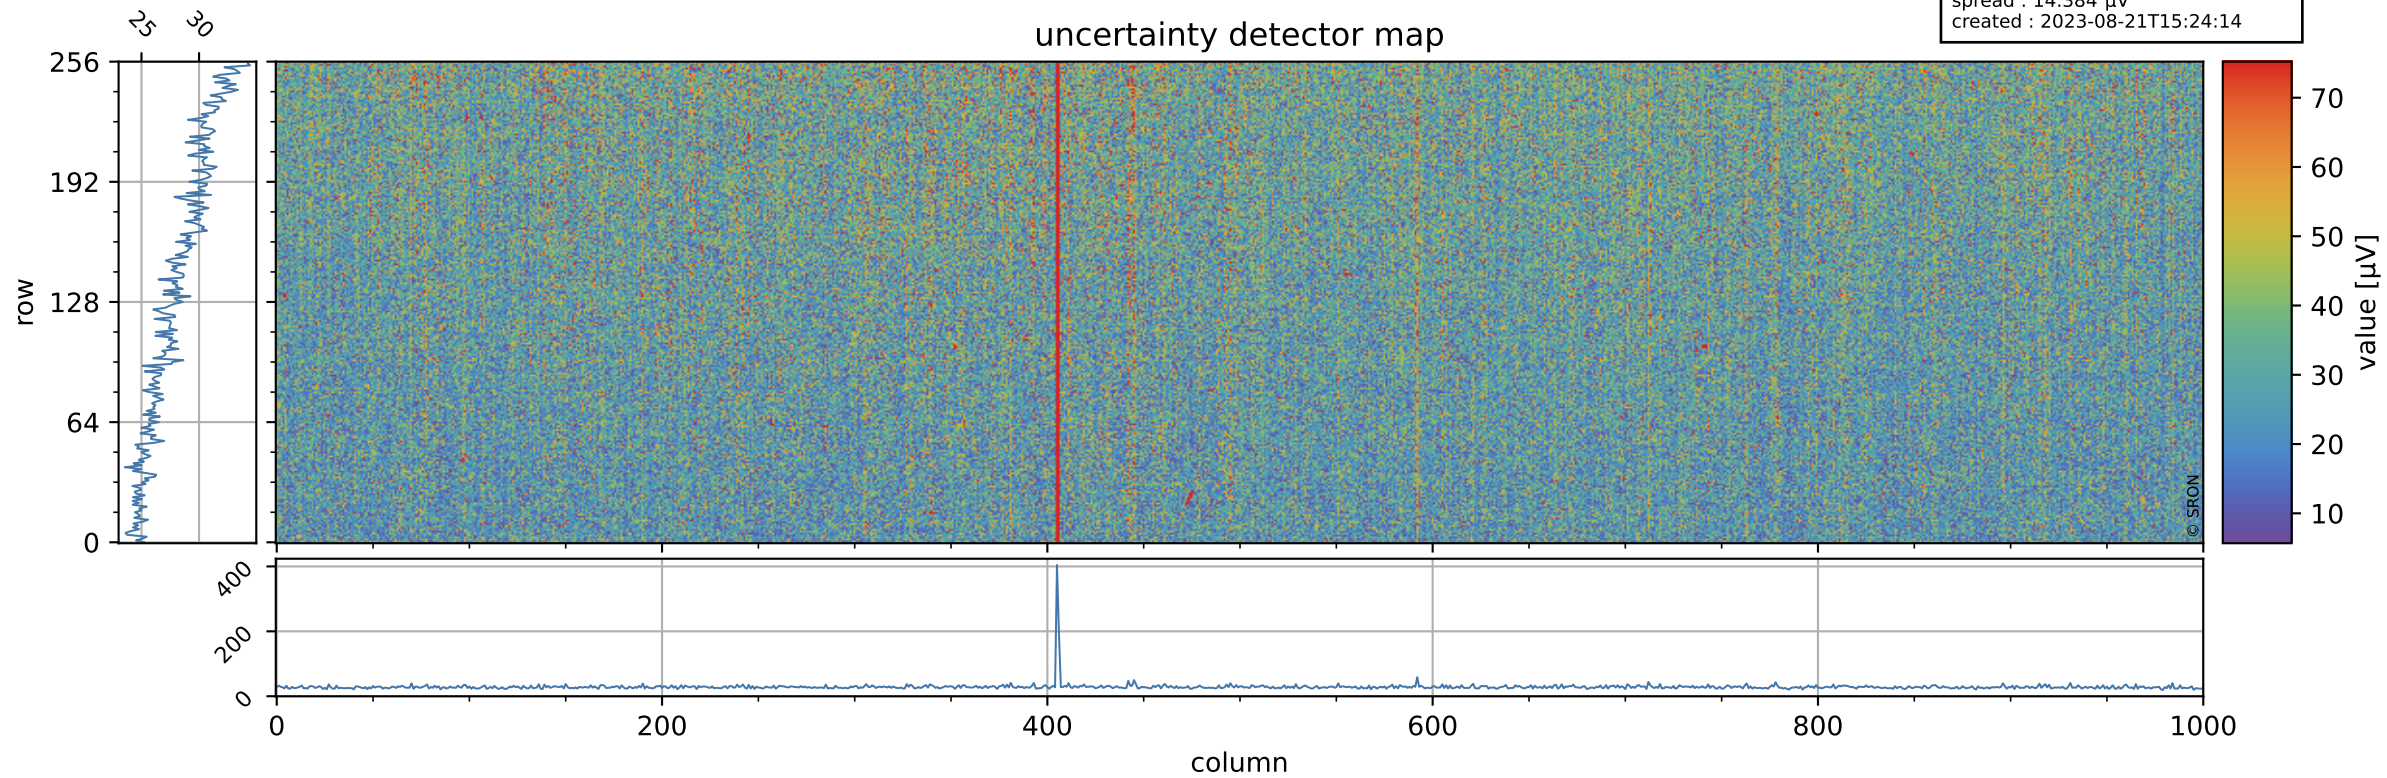

# Tropomi SWIR offset (official)

orbits : 20 in [26152, 26197]  
coverage : 2022-10-30 / 2022-11-02  
median : 0.52599 V  
spread : 0.035912 V  
created : 2023-08-21T15:24:14

## value detector map

# Tropomi SWIR offset (official)

orbits : 20 in [26152, 26197]  
coverage : 2022-10-30 / 2022-11-02  
median : 28.319  $\mu\text{V}$   
spread : 14.384  $\mu\text{V}$   
created : 2023-08-21T15:24:14

# Tropomi SWIR offset (official) ground-tracks of Sentinel-5P

orbits : 20 in [26152, 26197]  
coverage : 2022-10-30 / 2022-11-02  
created : 2023-08-21T15:24:14