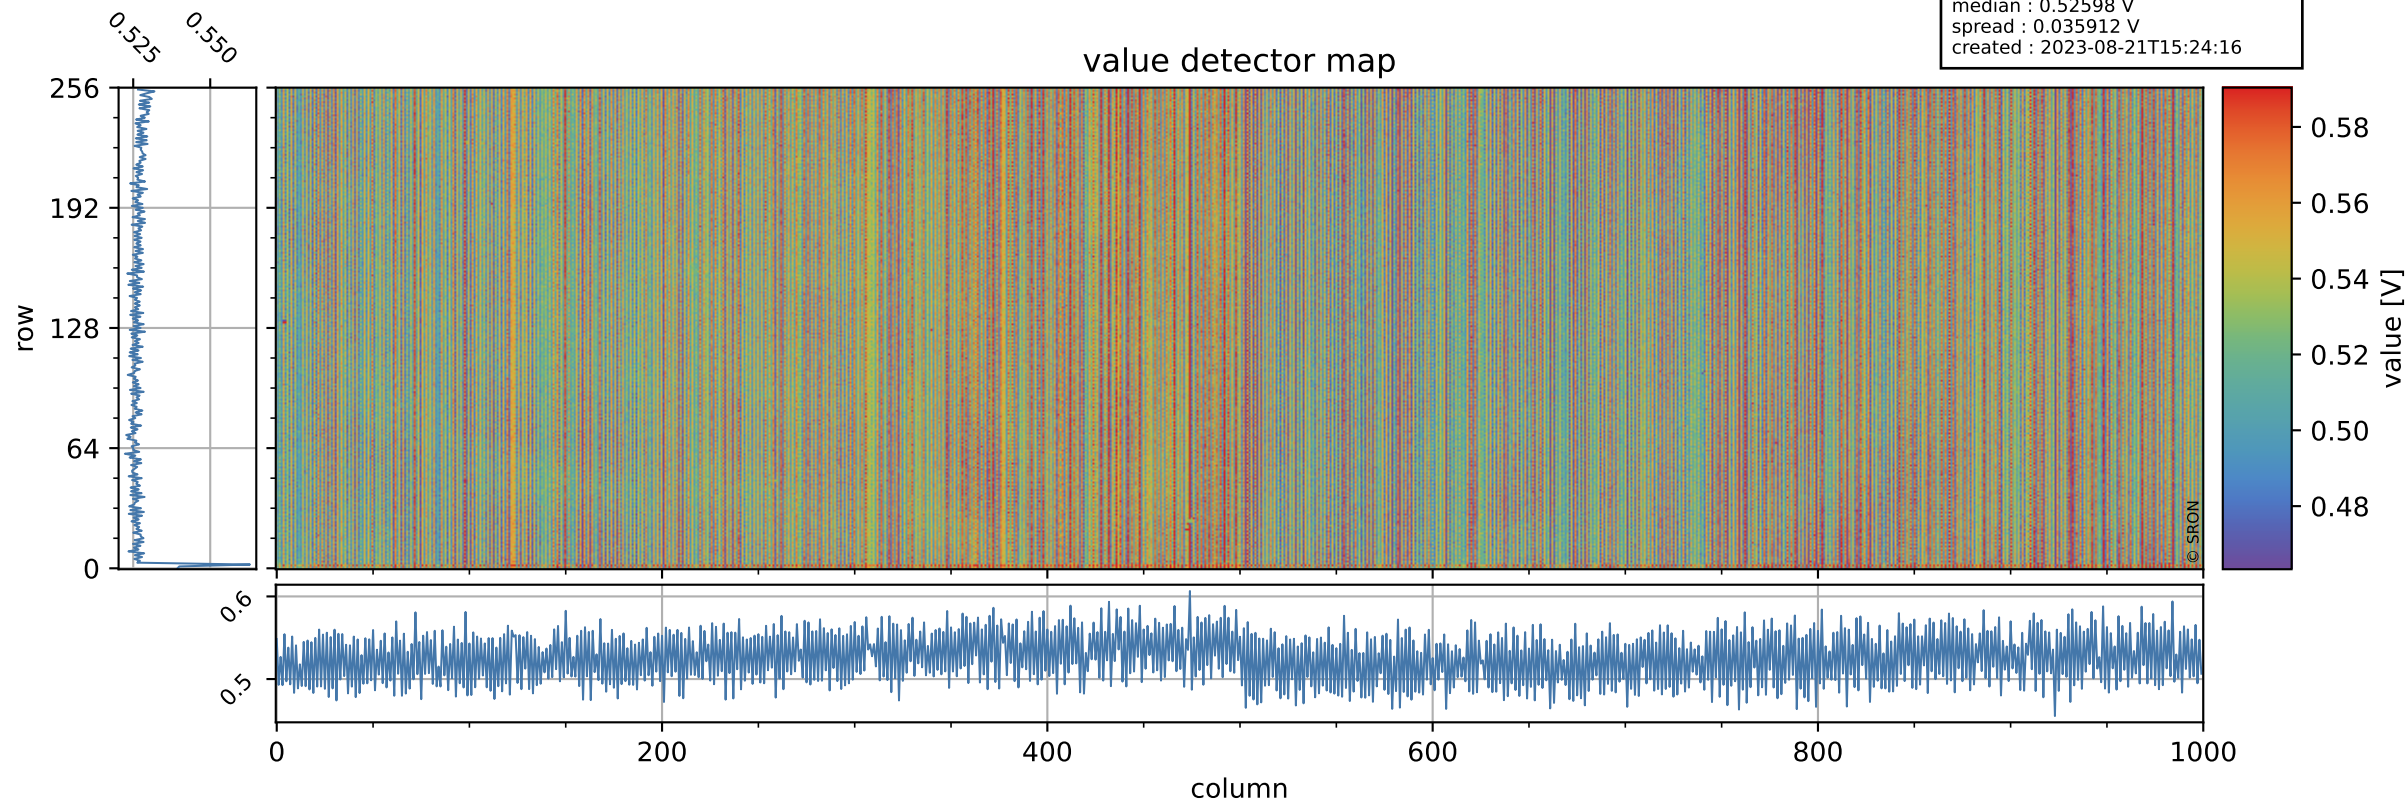

# Tropomi SWIR offset (official)

orbits : 19 in [26167, 26212]  
coverage : 2022-10-31 / 2022-11-03  
median : 0.52598 V  
spread : 0.035912 V  
created : 2023-08-21T15:24:16

## value detector map

# Tropomi SWIR offset (official)

orbits : 19 in [26167, 26212]  
coverage : 2022-10-31 / 2022-11-03  
median : 28.569  $\mu\text{V}$   
spread : 14.45  $\mu\text{V}$   
created : 2023-08-21T15:24:16

# Tropomi SWIR offset (official) ground-tracks of Sentinel-5P

orbits : 19 in [26167, 26212]  
coverage : 2022-10-31 / 2022-11-03  
created : 2023-08-21T15:24:17