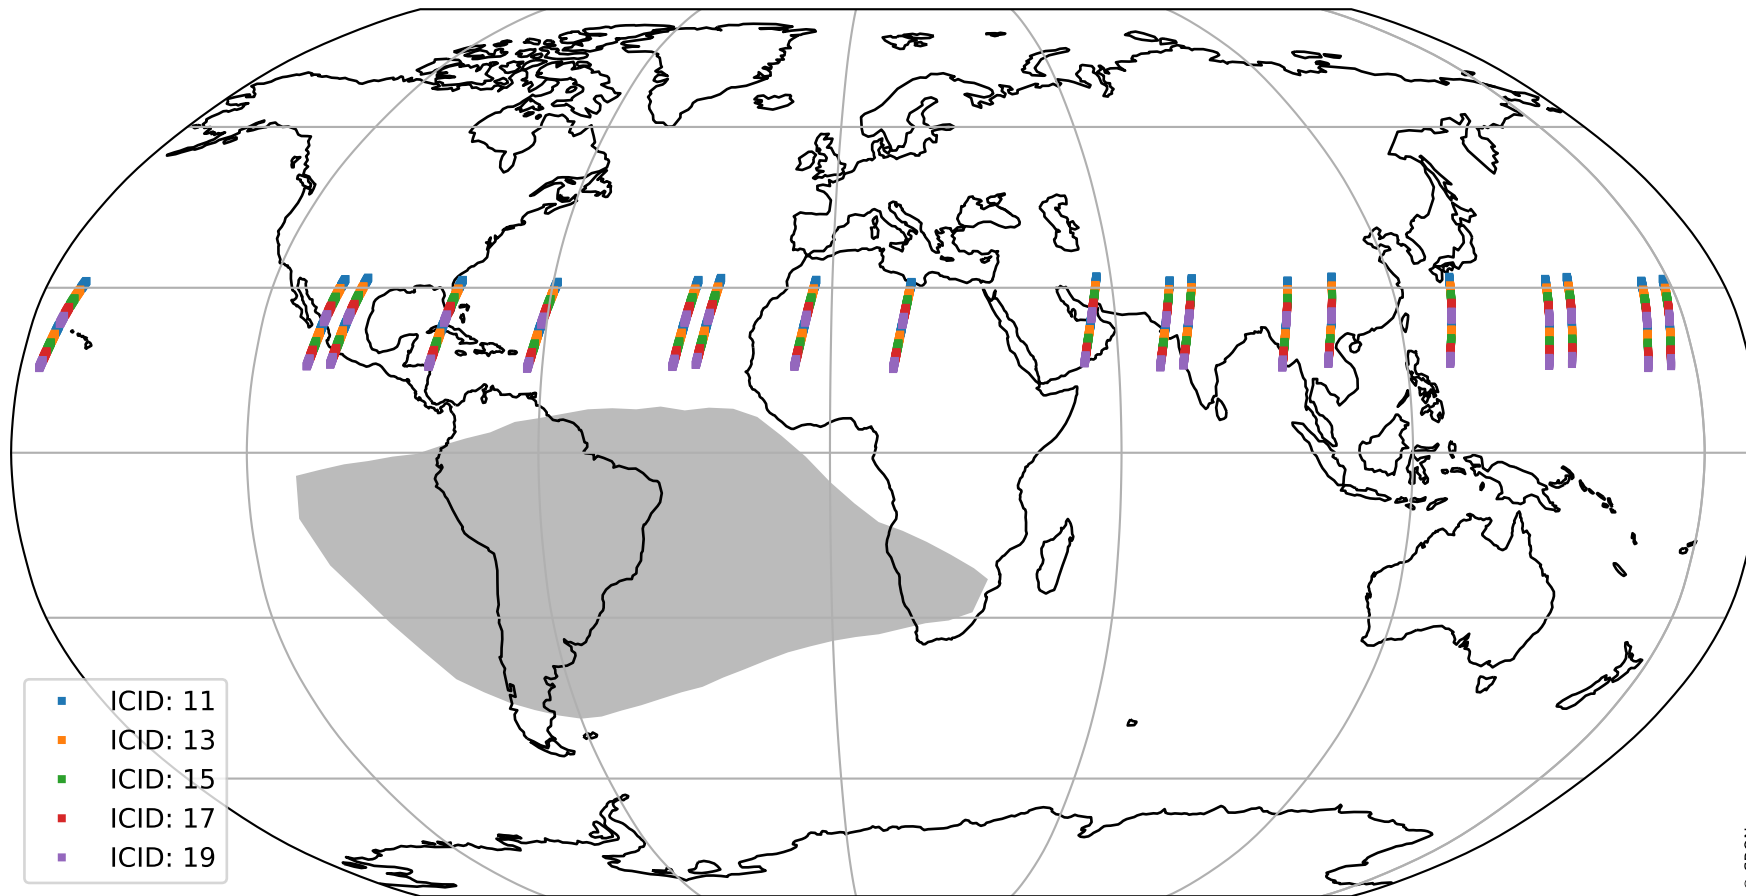

# Tropomi SWIR offset (official)

orbits : 19 in [26167, 26212]  
coverage : 2022-10-31 / 2022-11-03  
median : 28.569  $\mu\text{V}$   
spread : 14.45  $\mu\text{V}$   
created : 2023-08-21T15:24:16

# Tropomi SWIR offset (official)

orbits : 19 in [26167, 26212]  
coverage : 2022-10-31 / 2022-11-03  
median : -0.028998 mV  
spread : 0.40839 mV  
created : 2023-08-21T15:24:16

value compared with SWIR offset CKD

# Tropomi SWIR offset (official) ground-tracks of Sentinel-5P

orbits : 19 in [26167, 26212]  
coverage : 2022-10-31 / 2022-11-03  
created : 2023-08-21T15:24:17

# Tropomi SWIR offset (official)

orbits : [2827, 26212]  
coverage : 2018-04-30 / 2022-11-03  
created : 2023-08-21T15:24:17