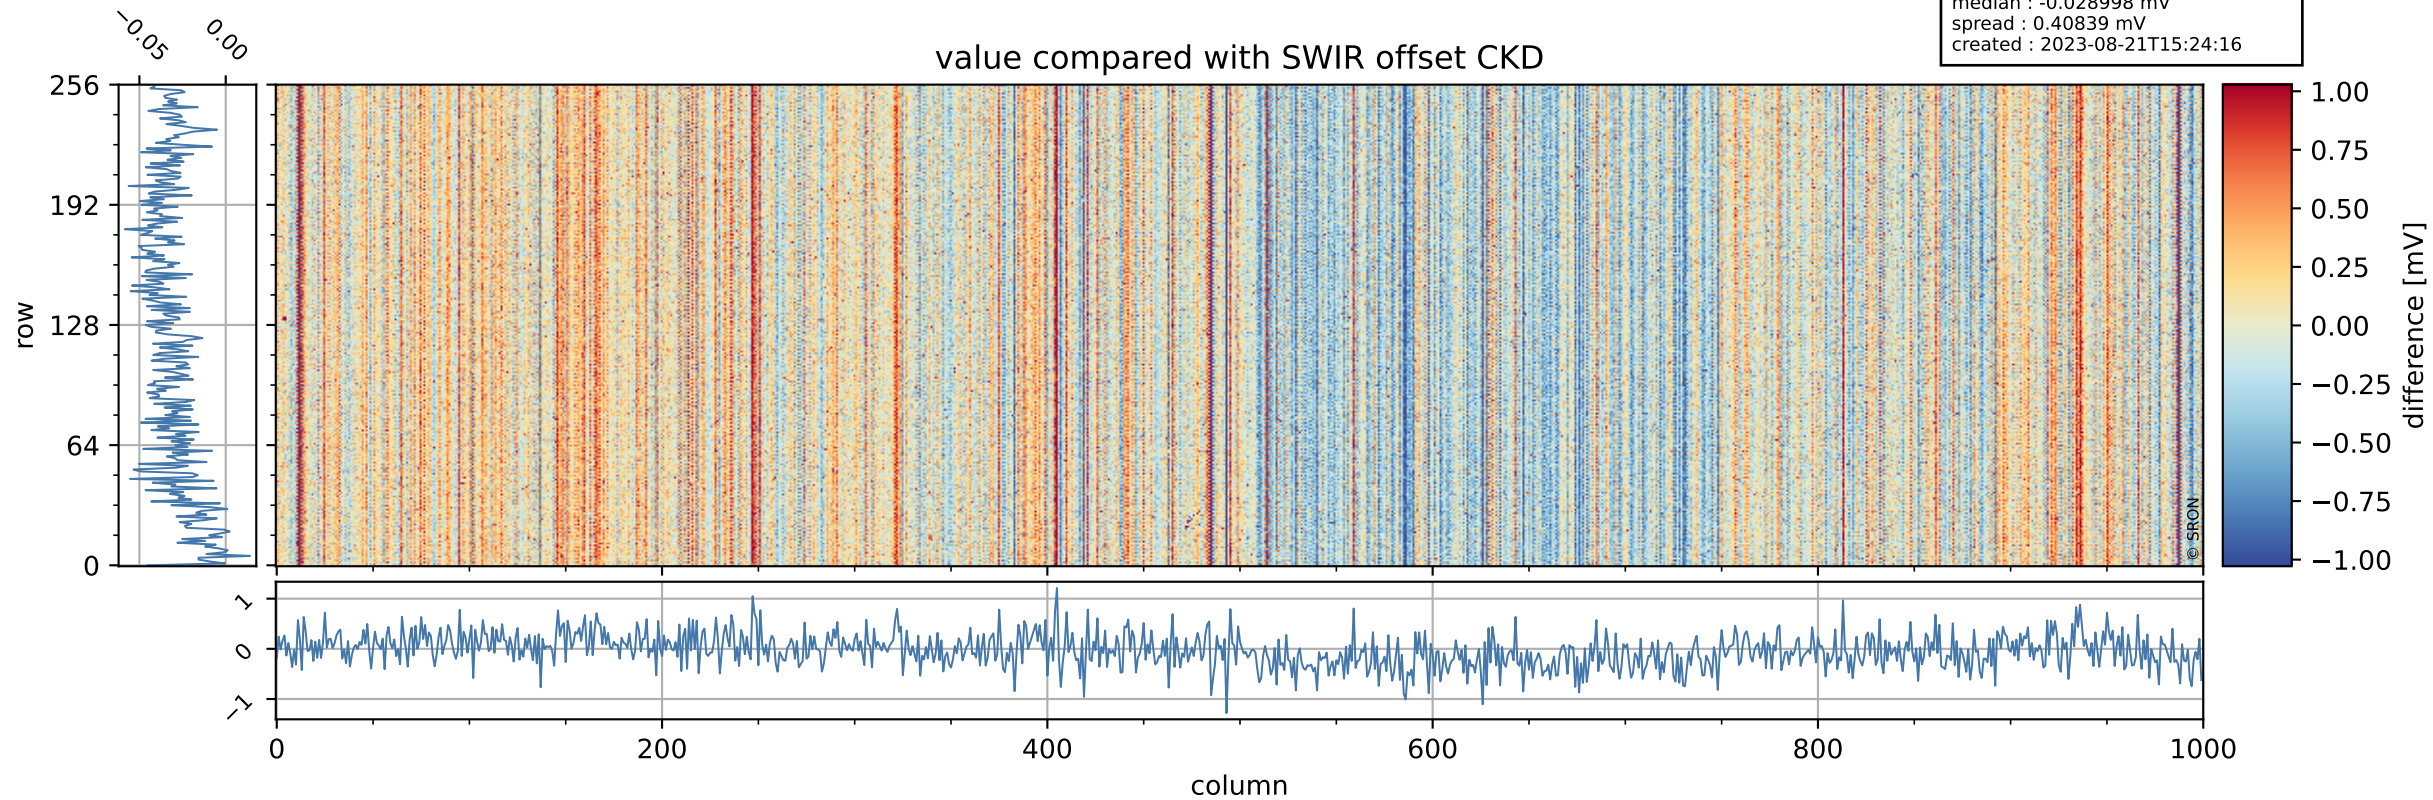

## value detector map

# Tropomi SWIR offset (official)

orbits : 19 in [26167, 26212]  
coverage : 2022-10-31 / 2022-11-03  
median : 28.569  $\mu\text{V}$   
spread : 14.45  $\mu\text{V}$   
created : 2023-08-21T15:24:16

# Tropomi SWIR offset (official)

orbits : 19 in [26167, 26212]  
coverage : 2022-10-31 / 2022-11-03  
median : -0.028998 mV  
spread : 0.40839 mV  
created : 2023-08-21T15:24:16

value compared with SWIR offset CKD

# Tropomi SWIR offset (official) ground-tracks of Sentinel-5P

orbits : 19 in [26167, 26212]  
coverage : 2022-10-31 / 2022-11-03  
created : 2023-08-21T15:24:17