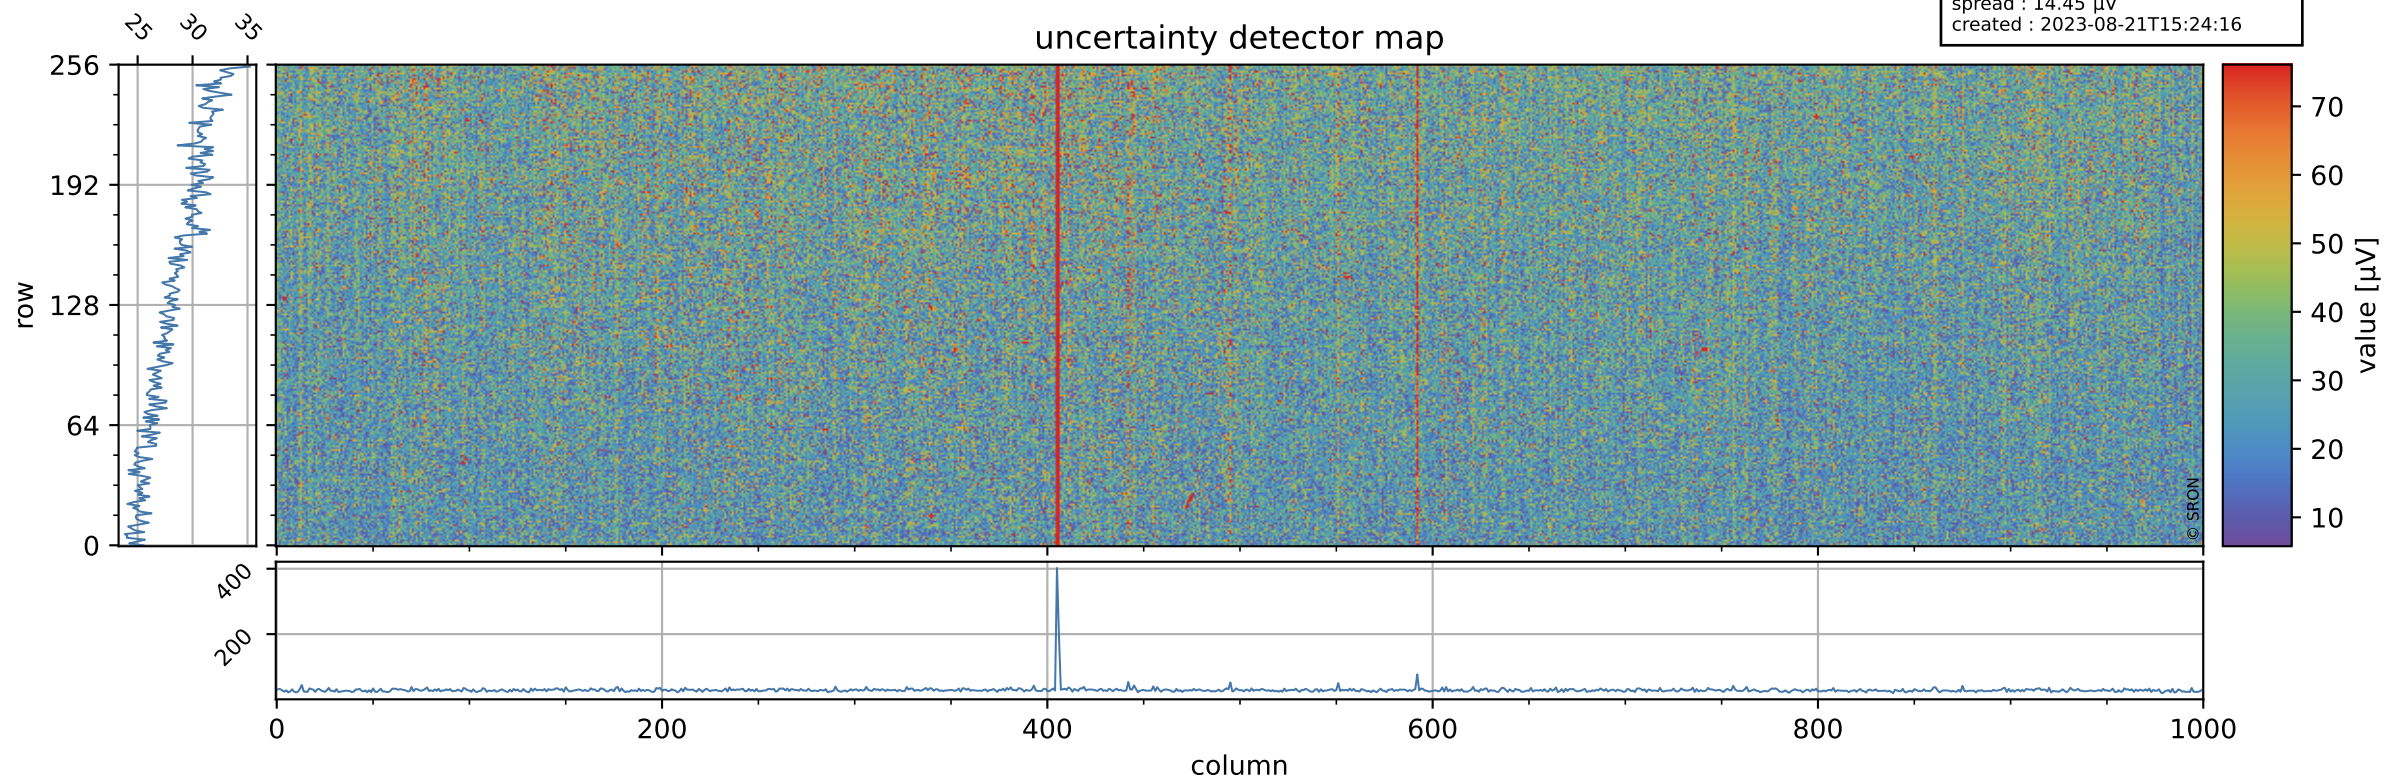

# Tropomi SWIR offset (official)

orbits : 19 in [26167, 26212]  
coverage : 2022-10-31 / 2022-11-03  
median : 0.52598 V  
spread : 0.035912 V  
created : 2023-08-21T15:24:16

## value detector map

# Tropomi SWIR offset (official)

orbits : 19 in [26167, 26212]  
coverage : 2022-10-31 / 2022-11-03  
median : 28.569  $\mu\text{V}$   
spread : 14.45  $\mu\text{V}$   
created : 2023-08-21T15:24:16

# Tropomi SWIR offset (official) ground-tracks of Sentinel-5P

orbits : 19 in [26167, 26212]  
coverage : 2022-10-31 / 2022-11-03  
created : 2023-08-21T15:24:17