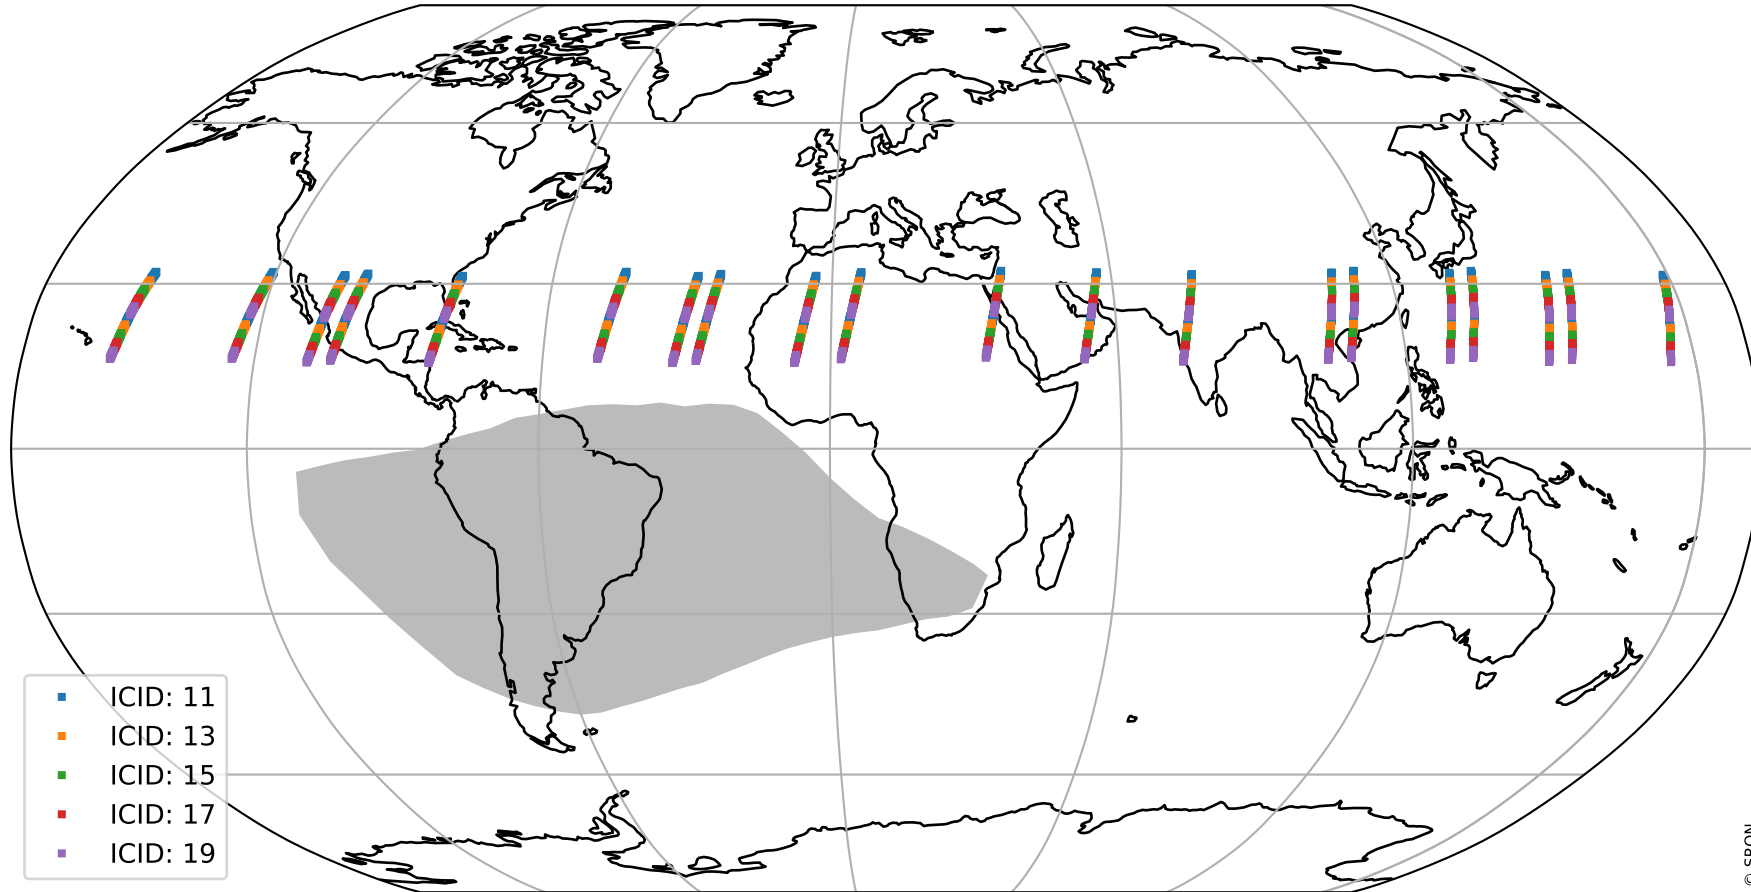

# Tropomi SWIR offset (official)

orbits : 20 in [26182, 26227]  
coverage : 2022-11-02 / 2022-11-04  
median : 28.347  $\mu\text{V}$   
spread : 14.449  $\mu\text{V}$   
created : 2023-08-21T15:24:18

# Tropomi SWIR offset (official)

orbits : 20 in [26182, 26227]  
coverage : 2022-11-02 / 2022-11-04  
median : -0.031148 mV  
spread : 0.40898 mV  
created : 2023-08-21T15:24:19

value compared with SWIR offset CKD

# Tropomi SWIR offset (official) ground-tracks of Sentinel-5P

orbits : 20 in [26182, 26227]  
coverage : 2022-11-02 / 2022-11-04  
created : 2023-08-21T15:24:19

# Tropomi SWIR offset (official)

orbits : [2827, 26227]  
coverage : 2018-04-30 / 2022-11-04  
created : 2023-08-21T15:24:19