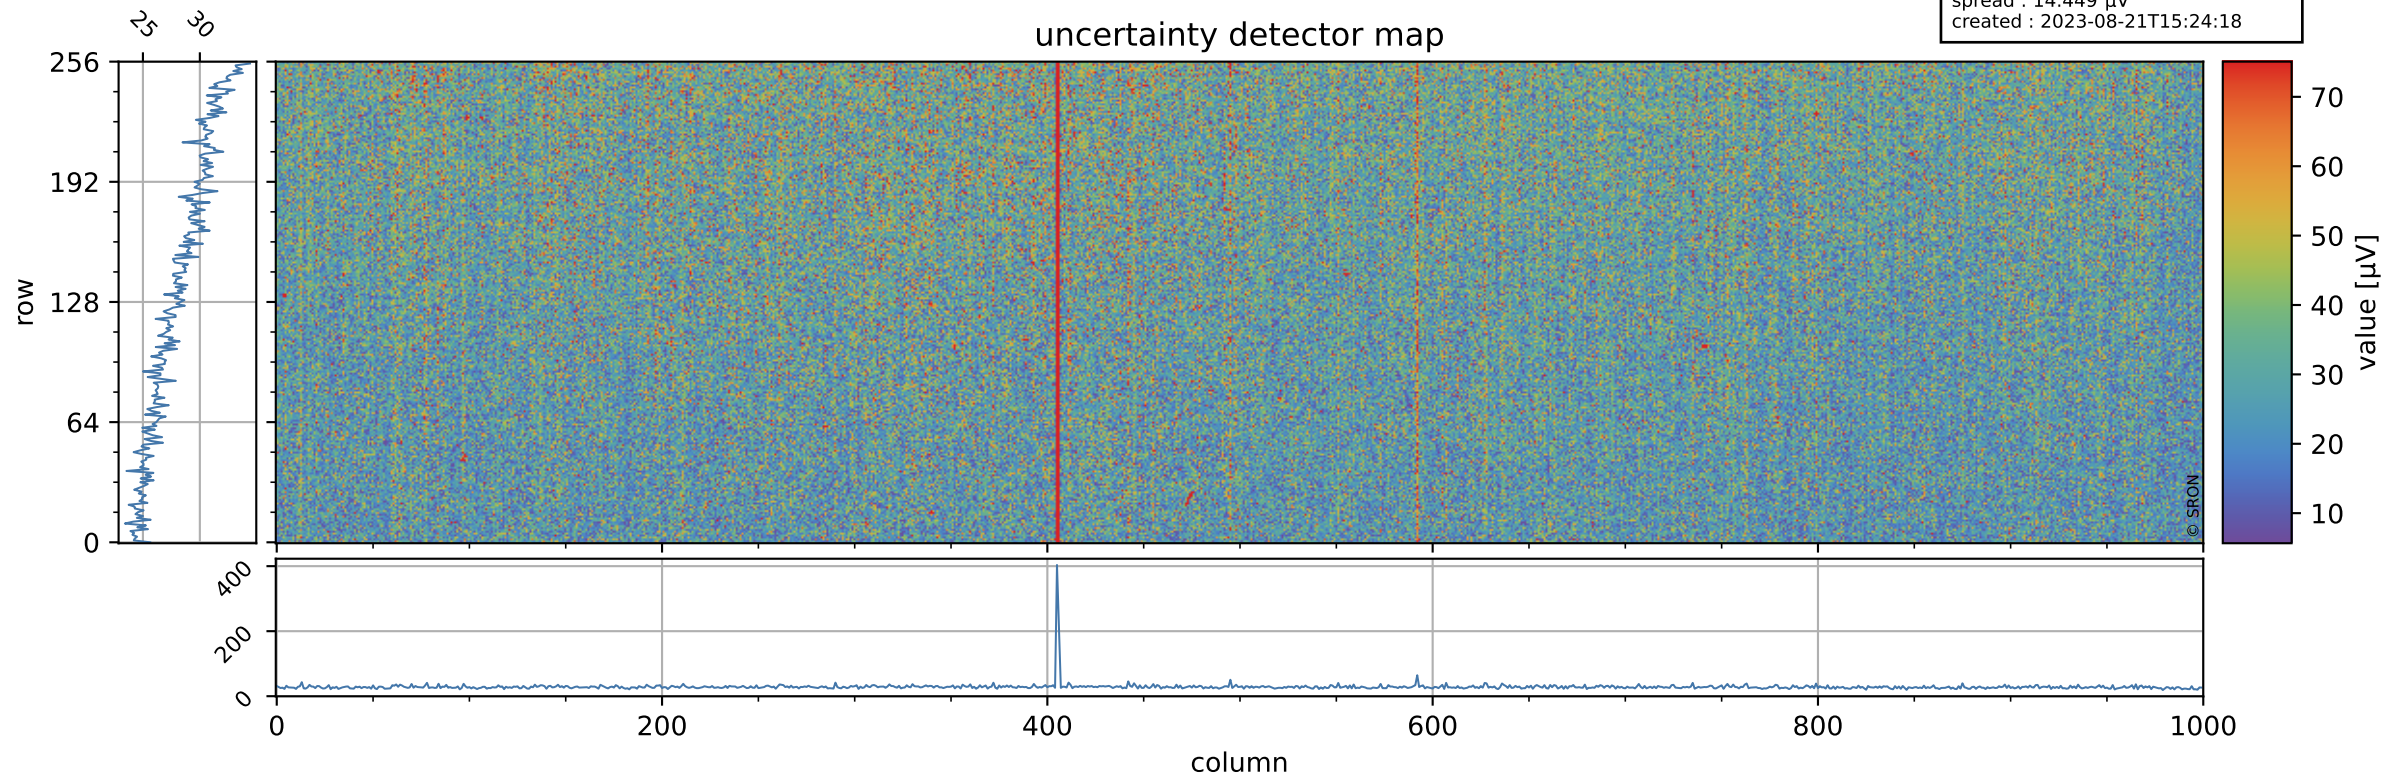

# Tropomi SWIR offset (official)

orbits : 20 in [26182, 26227]  
coverage : 2022-11-02 / 2022-11-04  
median : 0.52598 V  
spread : 0.035912 V  
created : 2023-08-21T15:24:18

## value detector map

# Tropomi SWIR offset (official)

orbits : 20 in [26182, 26227]  
coverage : 2022-11-02 / 2022-11-04  
median : 28.347  $\mu\text{V}$   
spread : 14.449  $\mu\text{V}$   
created : 2023-08-21T15:24:18

# Tropomi SWIR offset (official) ground-tracks of Sentinel-5P

orbits : 20 in [26182, 26227]  
coverage : 2022-11-02 / 2022-11-04  
created : 2023-08-21T15:24:19