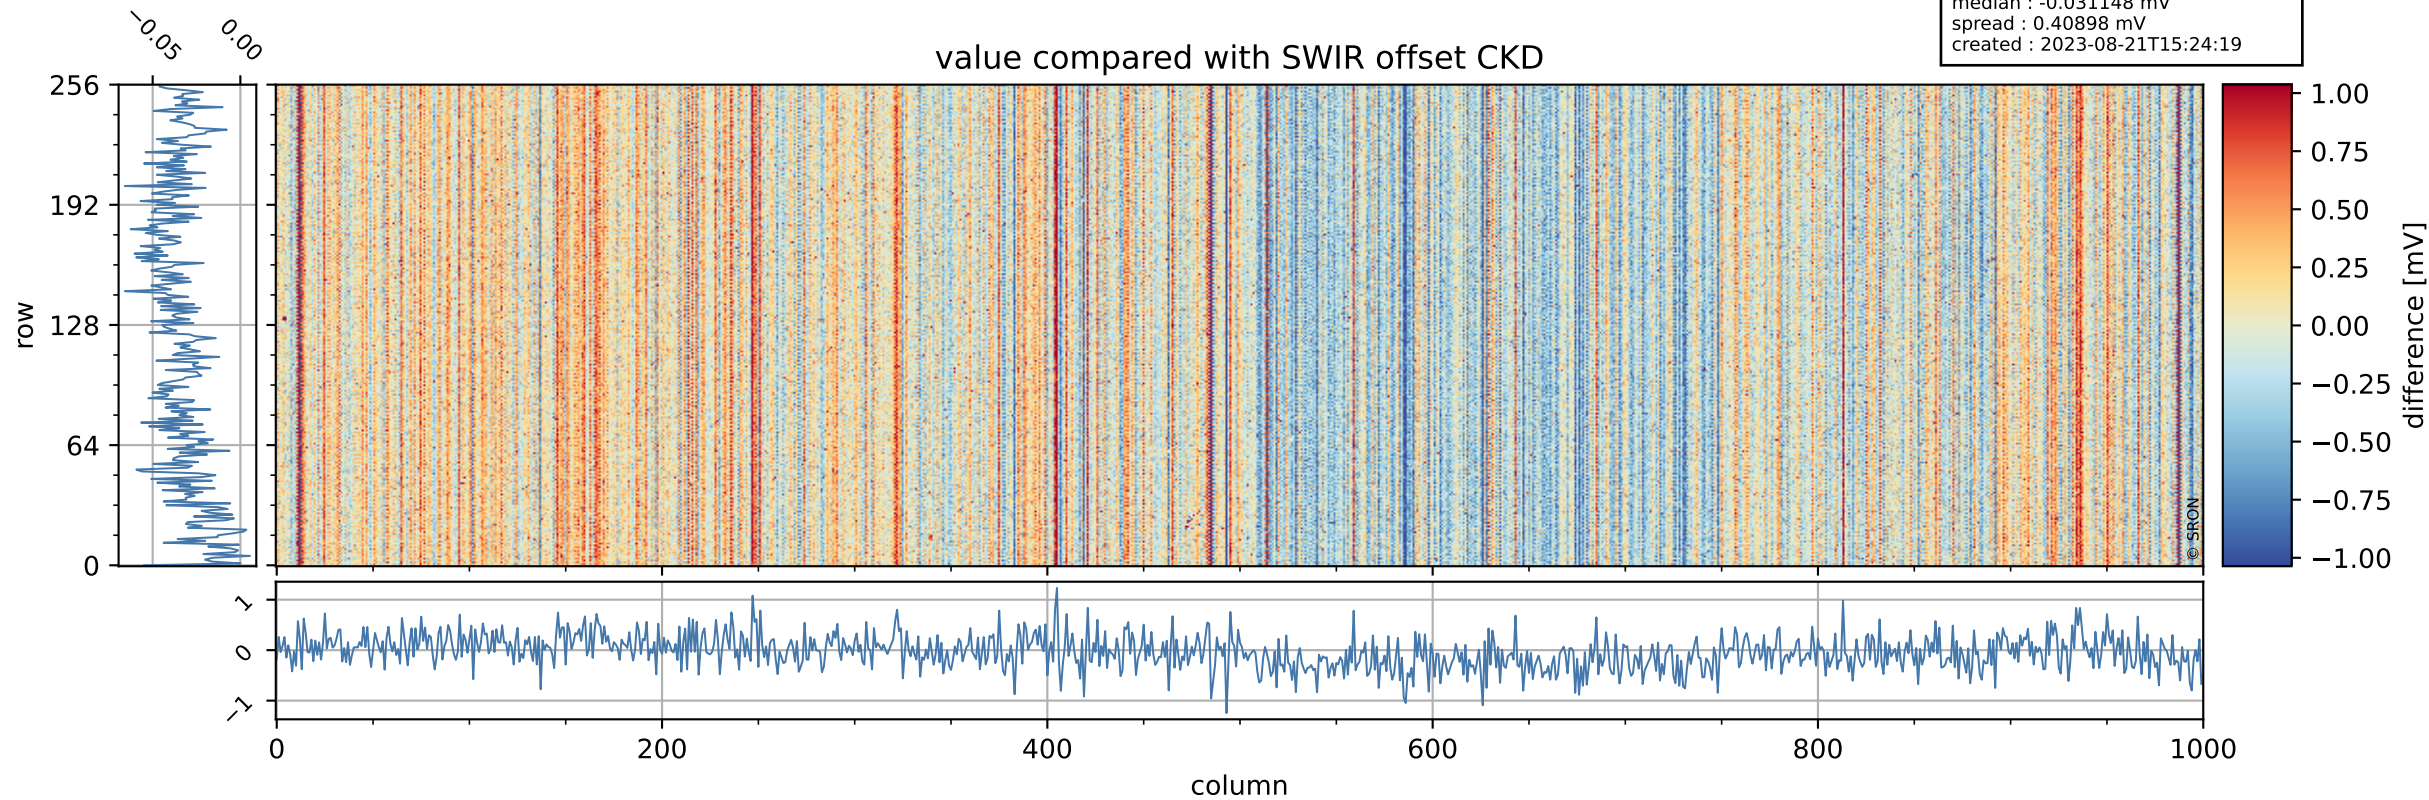

## value detector map

# Tropomi SWIR offset (official)

orbits : 20 in [26182, 26227]  
coverage : 2022-11-02 / 2022-11-04  
median : 28.347  $\mu\text{V}$   
spread : 14.449  $\mu\text{V}$   
created : 2023-08-21T15:24:18

# Tropomi SWIR offset (official)

orbits : 20 in [26182, 26227]  
coverage : 2022-11-02 / 2022-11-04  
median : -0.031148 mV  
spread : 0.40898 mV  
created : 2023-08-21T15:24:19

value compared with SWIR offset CKD

# Tropomi SWIR offset (official) ground-tracks of Sentinel-5P

orbits : 20 in [26182, 26227]  
coverage : 2022-11-02 / 2022-11-04  
created : 2023-08-21T15:24:19