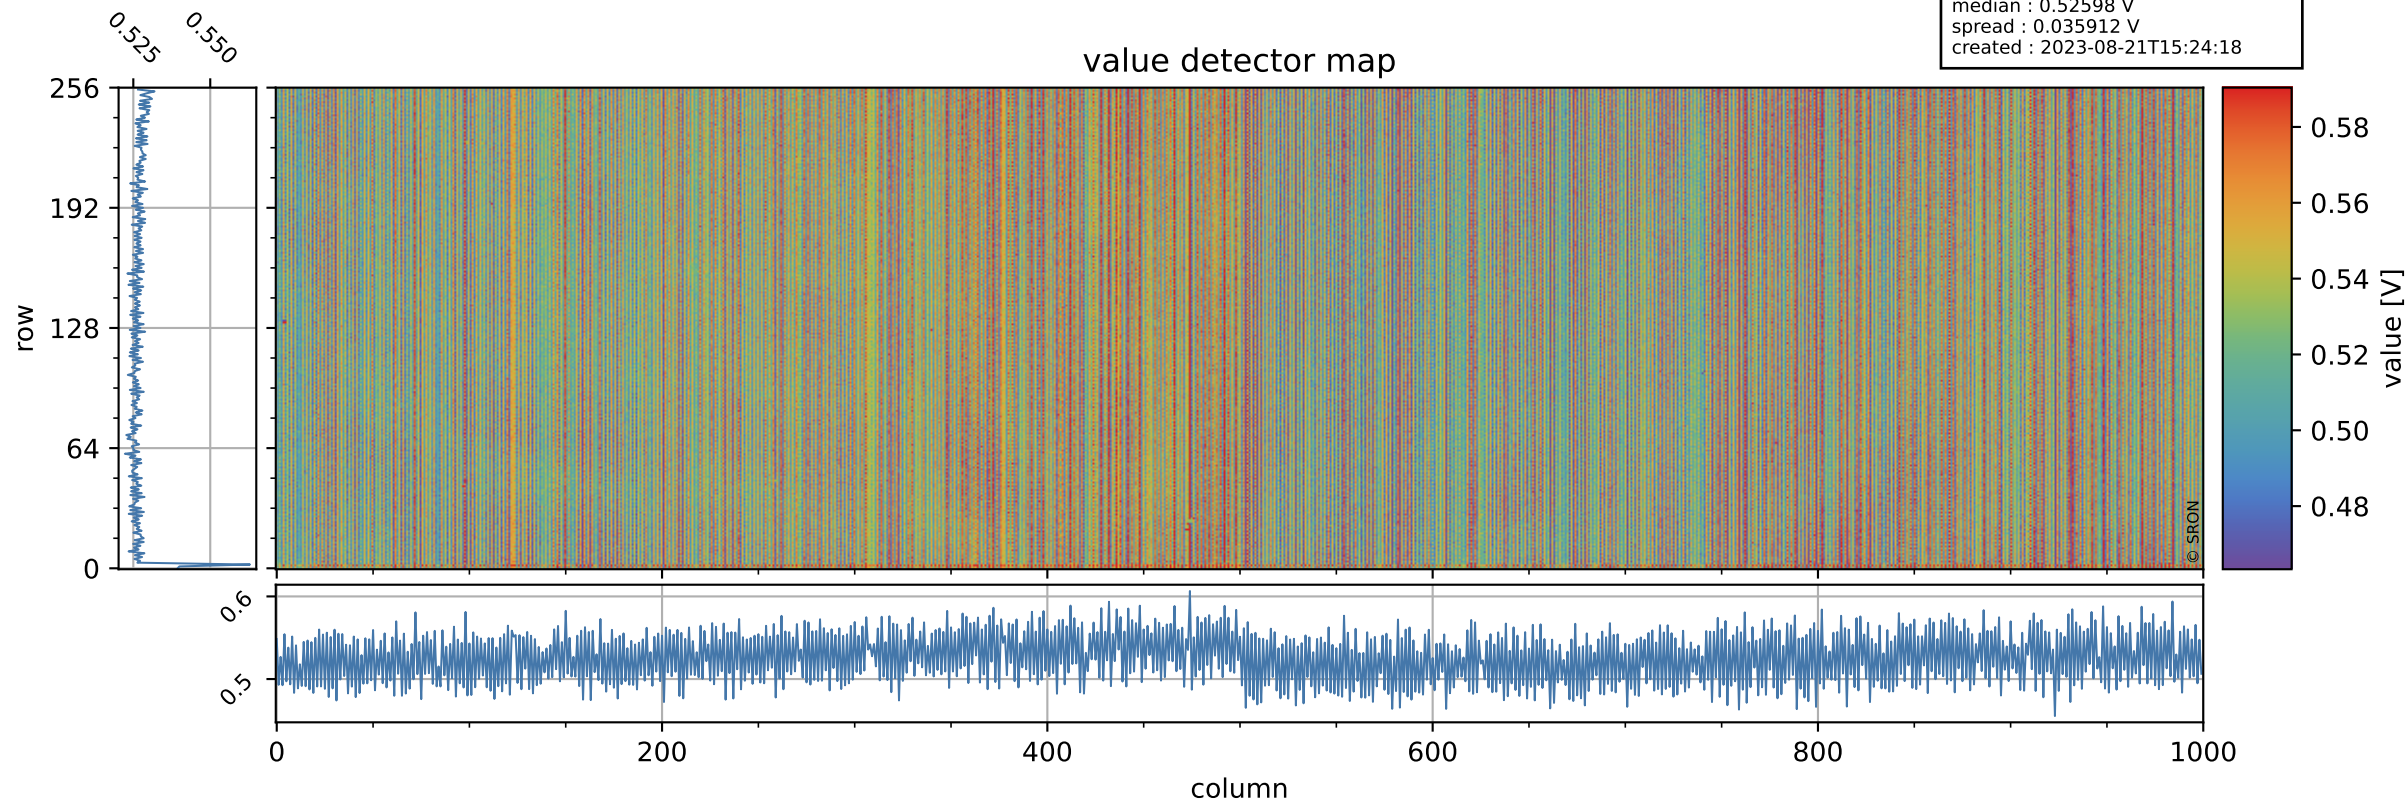

# Tropomi SWIR offset (official)

orbits : 20 in [26182, 26227]  
coverage : 2022-11-02 / 2022-11-04  
median : 0.52598 V  
spread : 0.035912 V  
created : 2023-08-21T15:24:18

## value detector map

# Tropomi SWIR offset (official)

orbits : 20 in [26182, 26227]  
coverage : 2022-11-02 / 2022-11-04  
median : 28.347  $\mu\text{V}$   
spread : 14.449  $\mu\text{V}$   
created : 2023-08-21T15:24:18

# Tropomi SWIR offset (official) ground-tracks of Sentinel-5P

orbits : 20 in [26182, 26227]  
coverage : 2022-11-02 / 2022-11-04  
created : 2023-08-21T15:24:19