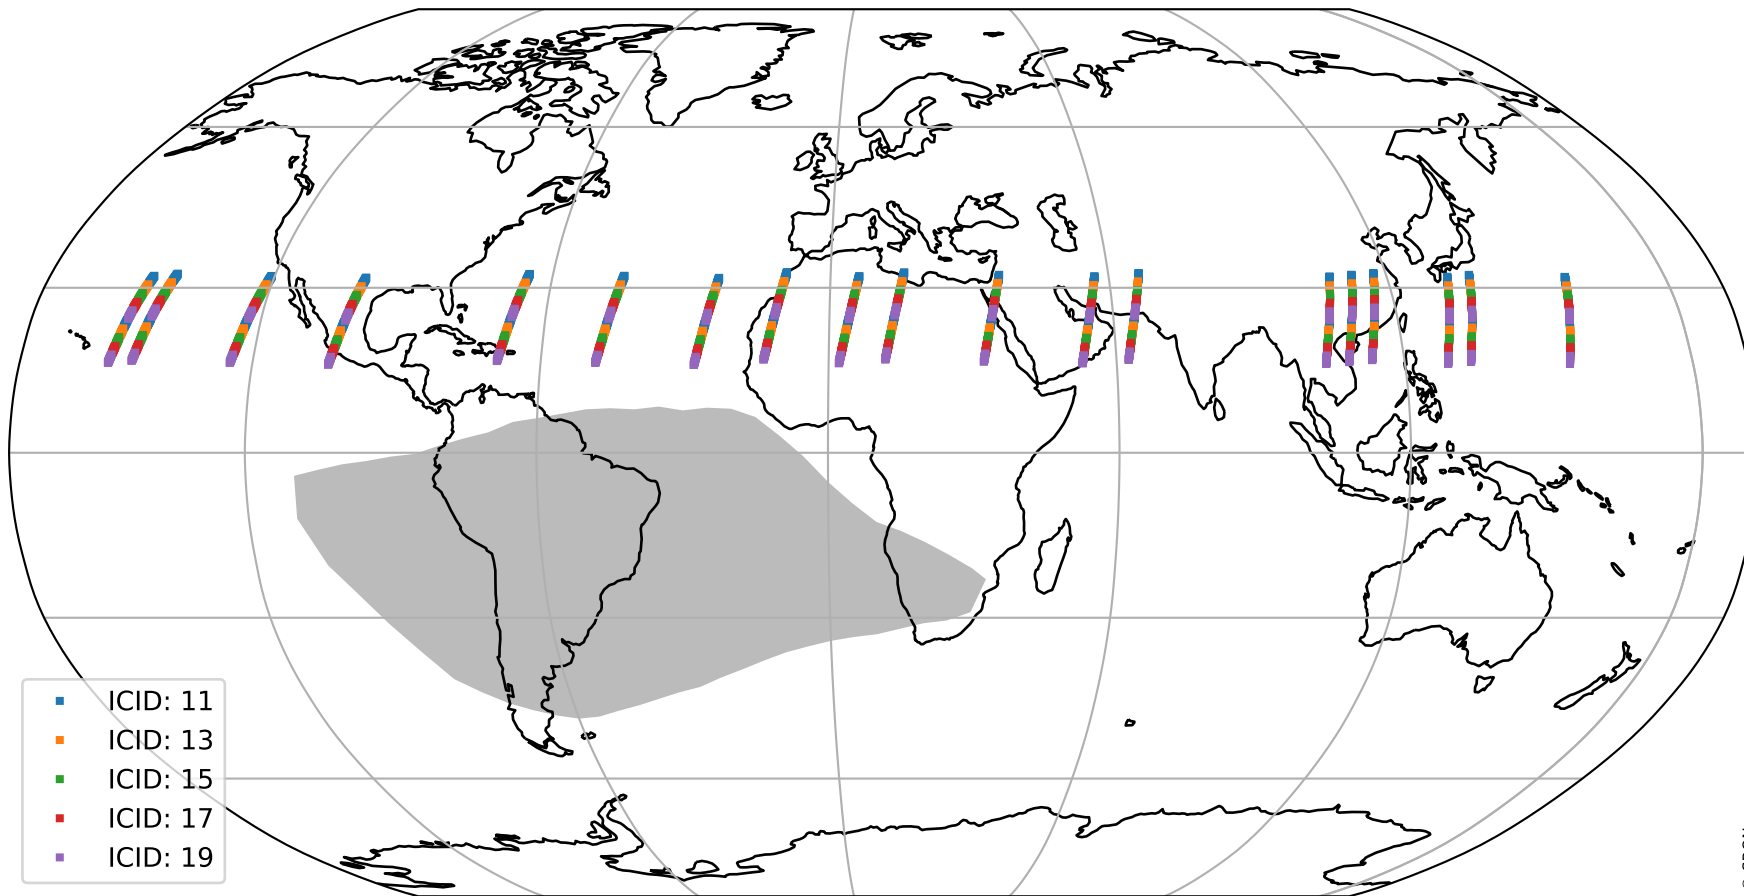

Tropomi SWIR offset (official)

orbits : 19 in [26197, 26242]
coverage : 2022-11-03 / 2022-11-06
median : 0.52598 V
spread : 0.035911 V
created : 2023-08-21T15:24:20

value detector map

Tropomi SWIR offset (official)

orbits : 19 in [26197, 26242]
coverage : 2022-11-03 / 2022-11-06
median : 27.671 μV
spread : 14.062 μV
created : 2023-08-21T15:24:21

Tropomi SWIR offset (official)

orbits : 19 in [26197, 26242]
coverage : 2022-11-03 / 2022-11-06
median : -0.03054 mV
spread : 0.41293 mV
created : 2023-08-21T15:24:21

value compared with SWIR offset CKD

Tropomi SWIR offset (official) ground-tracks of Sentinel-5P

orbits : 19 in [26197, 26242]
coverage : 2022-11-03 / 2022-11-06
created : 2023-08-21T15:24:21

Tropomi SWIR offset (official)

orbits : [2827, 26242]
coverage : 2018-04-30 / 2022-11-06
created : 2023-08-21T15:24:22

trend of detector median & temperatures