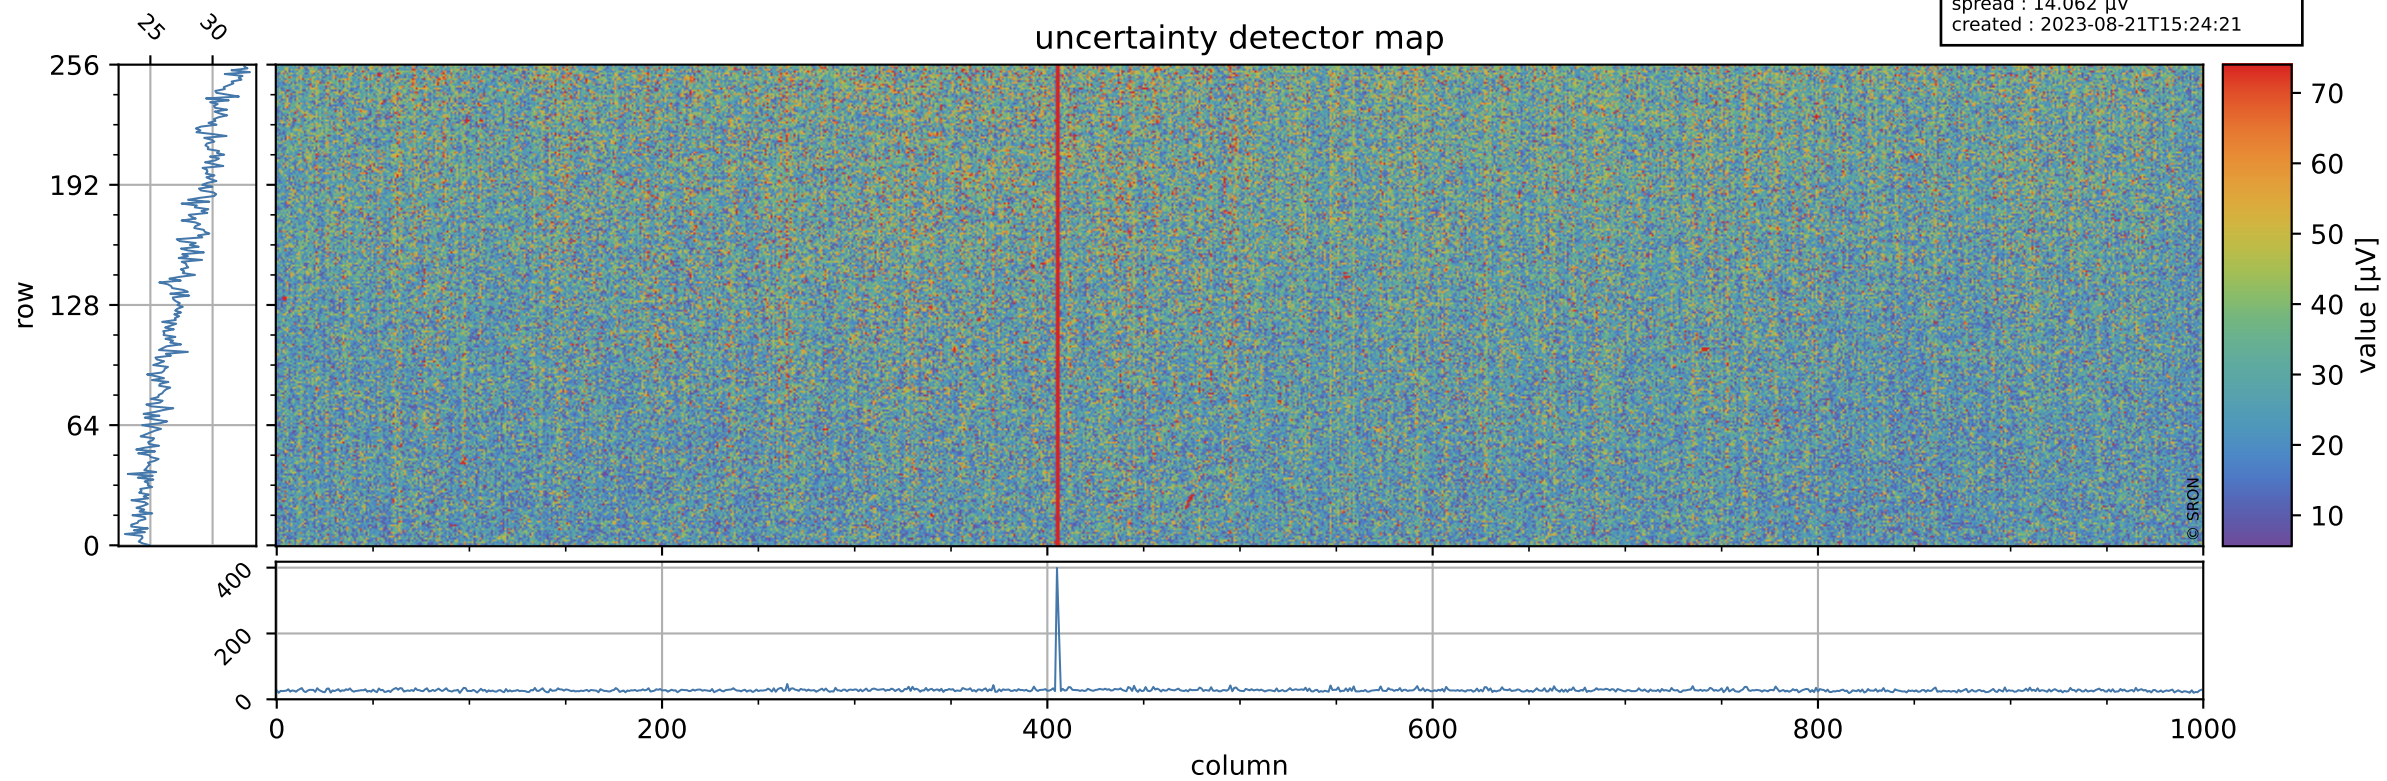

Tropomi SWIR offset (official)

orbits : 19 in [26197, 26242]
coverage : 2022-11-03 / 2022-11-06
median : 0.52598 V
spread : 0.035911 V
created : 2023-08-21T15:24:20

value detector map

Tropomi SWIR offset (official)

orbits : 19 in [26197, 26242]
coverage : 2022-11-03 / 2022-11-06
median : 27.671 μV
spread : 14.062 μV
created : 2023-08-21T15:24:21

Tropomi SWIR offset (official)

orbits : 19 in [26197, 26242]
coverage : 2022-11-03 / 2022-11-06
median : -0.03054 mV
spread : 0.41293 mV
created : 2023-08-21T15:24:21

value compared with SWIR offset CKD

Tropomi SWIR offset (official) ground-tracks of Sentinel-5P

orbits : 19 in [26197, 26242]
coverage : 2022-11-03 / 2022-11-06
created : 2023-08-21T15:24:21

Tropomi SWIR offset (official)

orbits : [2827, 26242]
coverage : 2018-04-30 / 2022-11-06
created : 2023-08-21T15:24:22

trend of detector median & temperatures