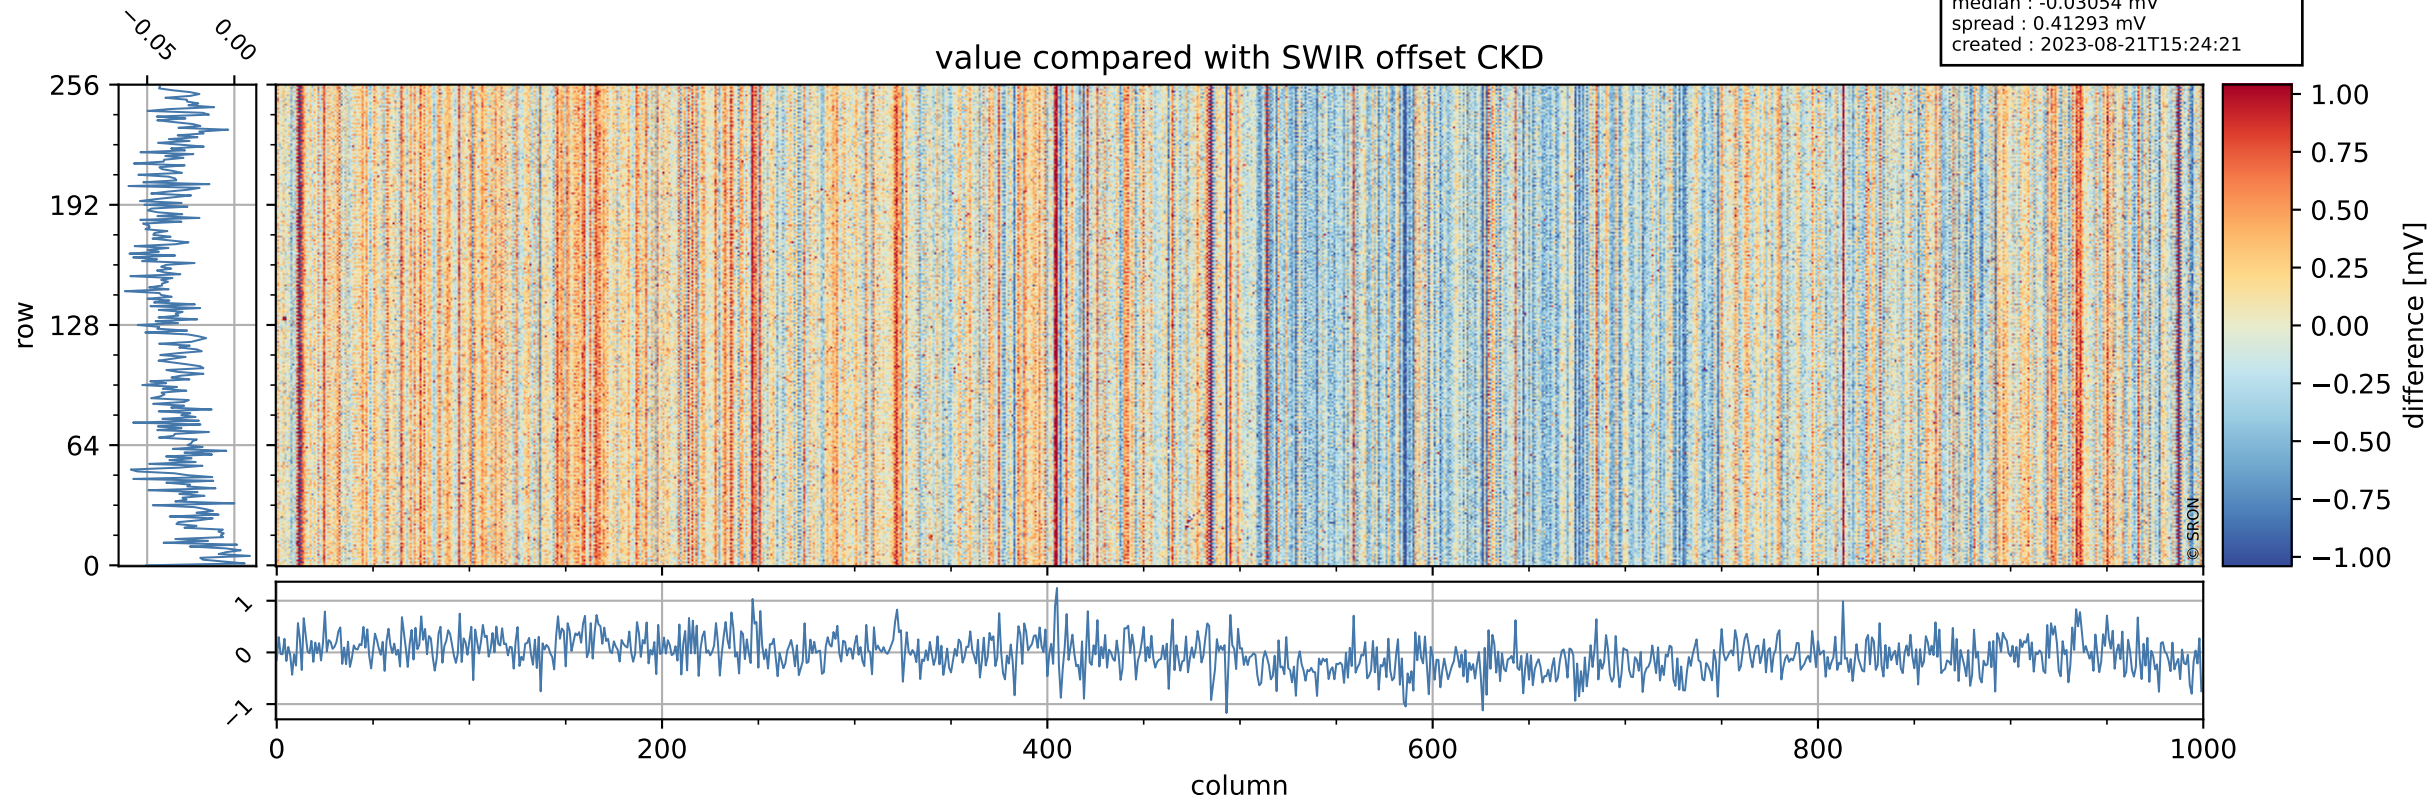

Tropomi SWIR offset (official)

orbits : 19 in [26197, 26242]
coverage : 2022-11-03 / 2022-11-06
median : 0.52598 V
spread : 0.035911 V
created : 2023-08-21T15:24:20

value detector map

Tropomi SWIR offset (official)

orbits : 19 in [26197, 26242]
coverage : 2022-11-03 / 2022-11-06
median : 27.671 μV
spread : 14.062 μV
created : 2023-08-21T15:24:21

Tropomi SWIR offset (official)

orbits : 19 in [26197, 26242]
coverage : 2022-11-03 / 2022-11-06
median : -0.03054 mV
spread : 0.41293 mV
created : 2023-08-21T15:24:21

value compared with SWIR offset CKD

Tropomi SWIR offset (official) ground-tracks of Sentinel-5P

orbits : 19 in [26197, 26242]
coverage : 2022-11-03 / 2022-11-06
created : 2023-08-21T15:24:21

Tropomi SWIR offset (official)

orbits : [2827, 26242]
coverage : 2018-04-30 / 2022-11-06
created : 2023-08-21T15:24:22

trend of detector median & temperatures