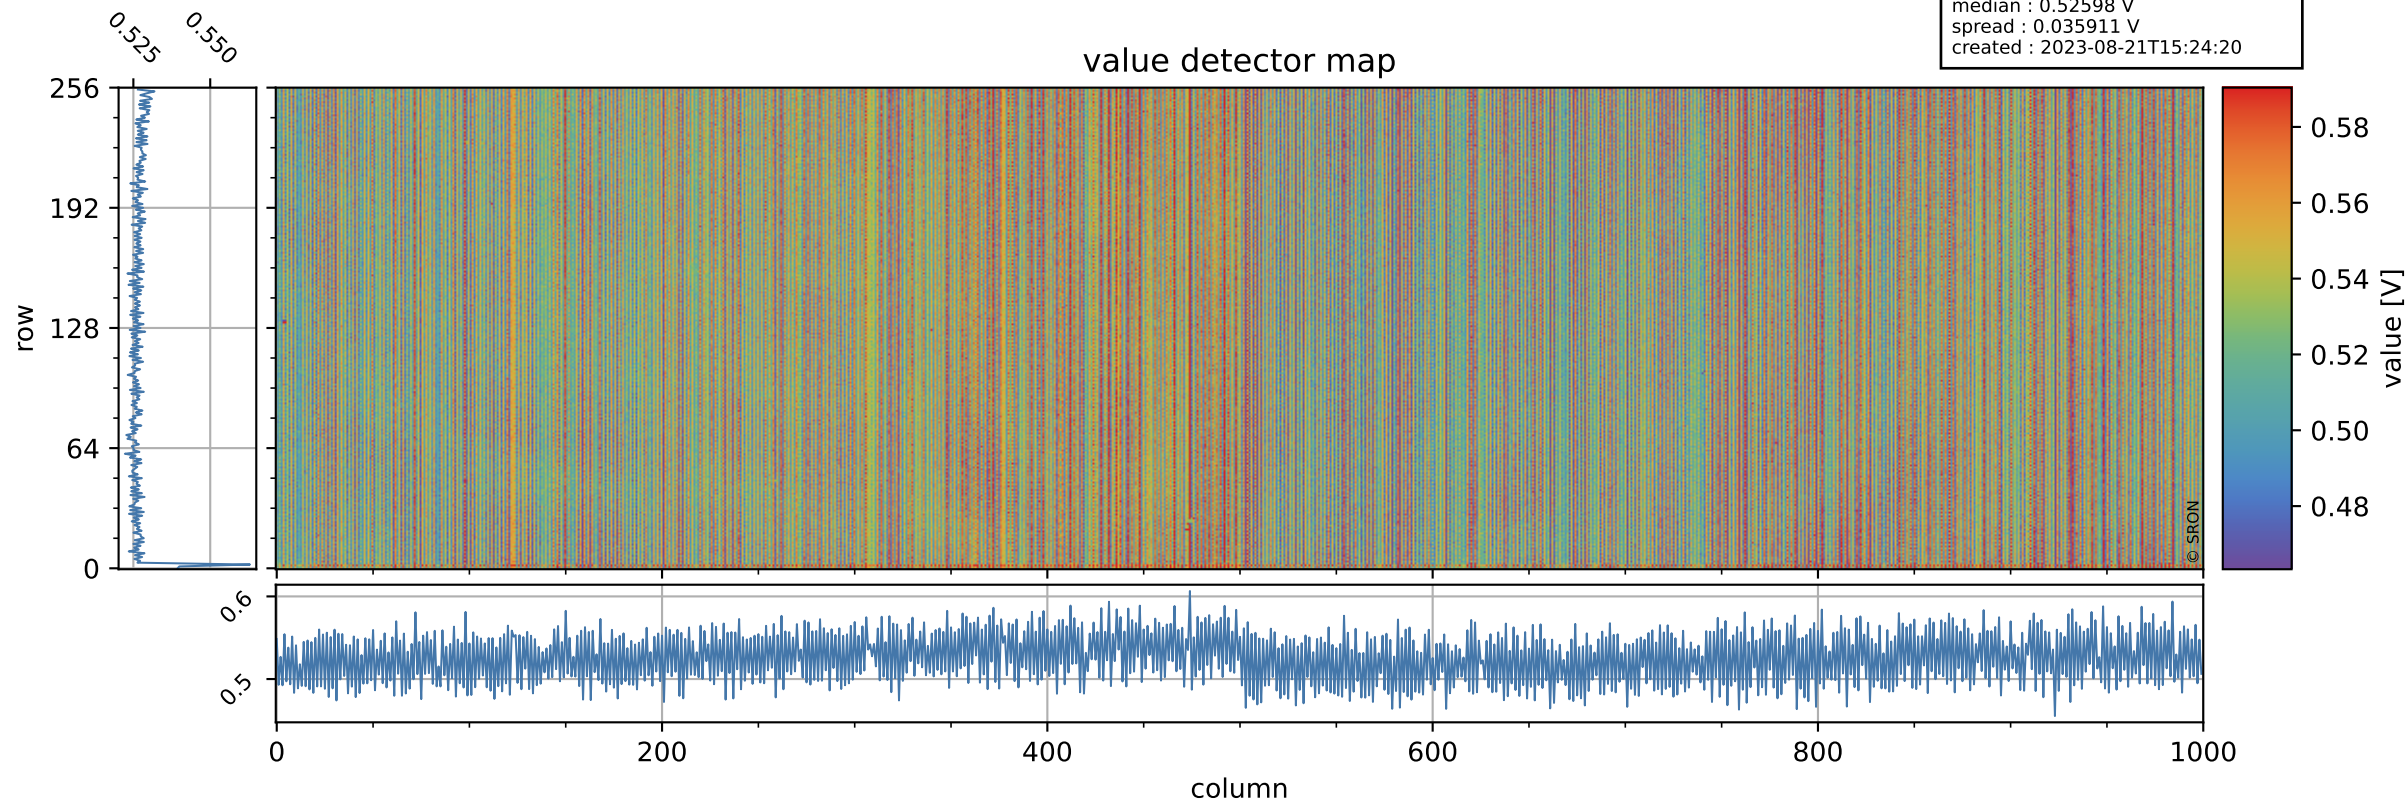

Tropomi SWIR offset (official)

orbits : 19 in [26197, 26242]
coverage : 2022-11-03 / 2022-11-06
median : 0.52598 V
spread : 0.035911 V
created : 2023-08-21T15:24:20

value detector map

Tropomi SWIR offset (official)

orbits : 19 in [26197, 26242]
coverage : 2022-11-03 / 2022-11-06
median : 27.671 μV
spread : 14.062 μV
created : 2023-08-21T15:24:21

Tropomi SWIR offset (official)

orbits : 19 in [26197, 26242]
coverage : 2022-11-03 / 2022-11-06
median : -0.03054 mV
spread : 0.41293 mV
created : 2023-08-21T15:24:21

value compared with SWIR offset CKD

Tropomi SWIR offset (official) ground-tracks of Sentinel-5P

orbits : 19 in [26197, 26242]
coverage : 2022-11-03 / 2022-11-06
created : 2023-08-21T15:24:21

Tropomi SWIR offset (official)

orbits : [2827, 26242]
coverage : 2018-04-30 / 2022-11-06
created : 2023-08-21T15:24:22

trend of detector median & temperatures