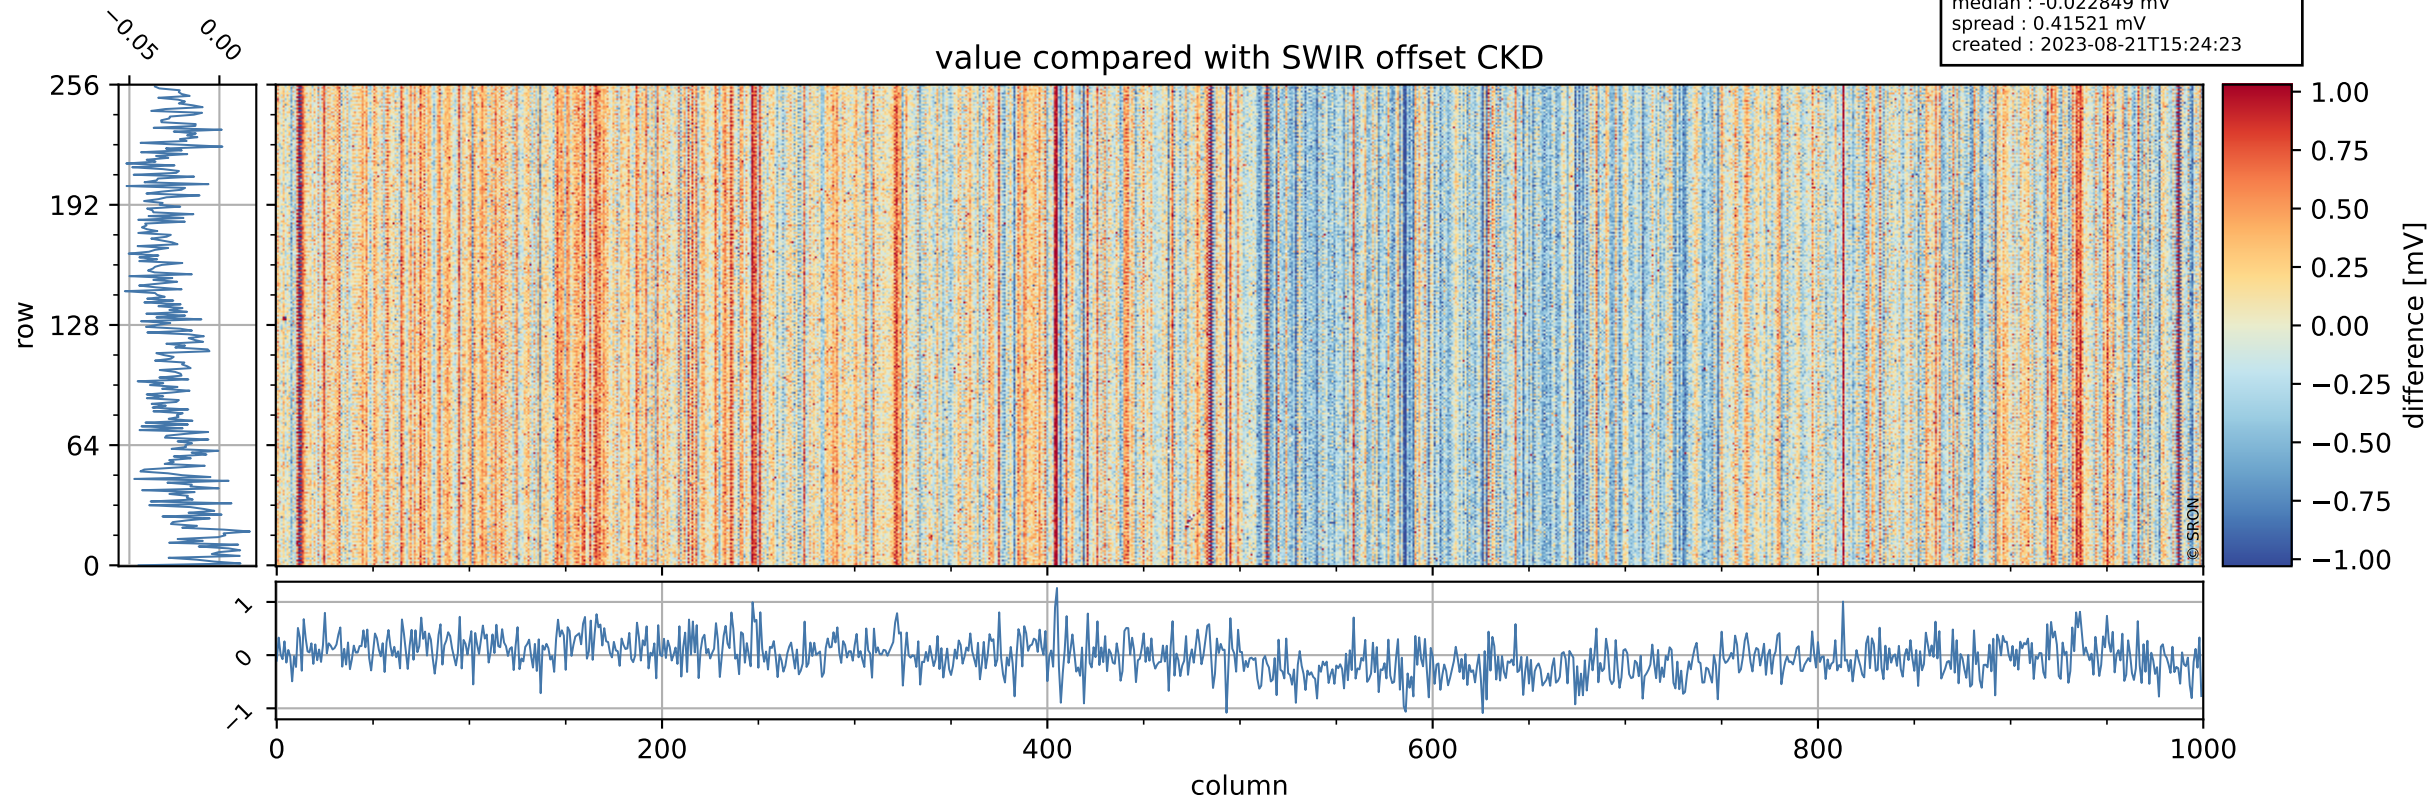

Tropomi SWIR offset (official)

orbits : 19 in [26212, 26257]
coverage : 2022-11-03 / 2022-11-07
median : 0.52599 V
spread : 0.03591 V
created : 2023-08-21T15:24:22

value detector map

Tropomi SWIR offset (official)

orbits : 19 in [26212, 26257]
coverage : 2022-11-03 / 2022-11-07
median : 27.738 μV
spread : 14.188 μV
created : 2023-08-21T15:24:23

Tropomi SWIR offset (official)

orbits : 19 in [26212, 26257]
coverage : 2022-11-03 / 2022-11-07
median : -0.022849 mV
spread : 0.41521 mV
created : 2023-08-21T15:24:23

value compared with SWIR offset CKD

Tropomi SWIR offset (official) ground-tracks of Sentinel-5P

orbits : 19 in [26212, 26257]
coverage : 2022-11-03 / 2022-11-07
created : 2023-08-21T15:24:23

Tropomi SWIR offset (official)

orbits : [2827, 26257]
coverage : 2018-04-30 / 2022-11-07
created : 2023-08-21T15:24:24

trend of detector median & temperatures