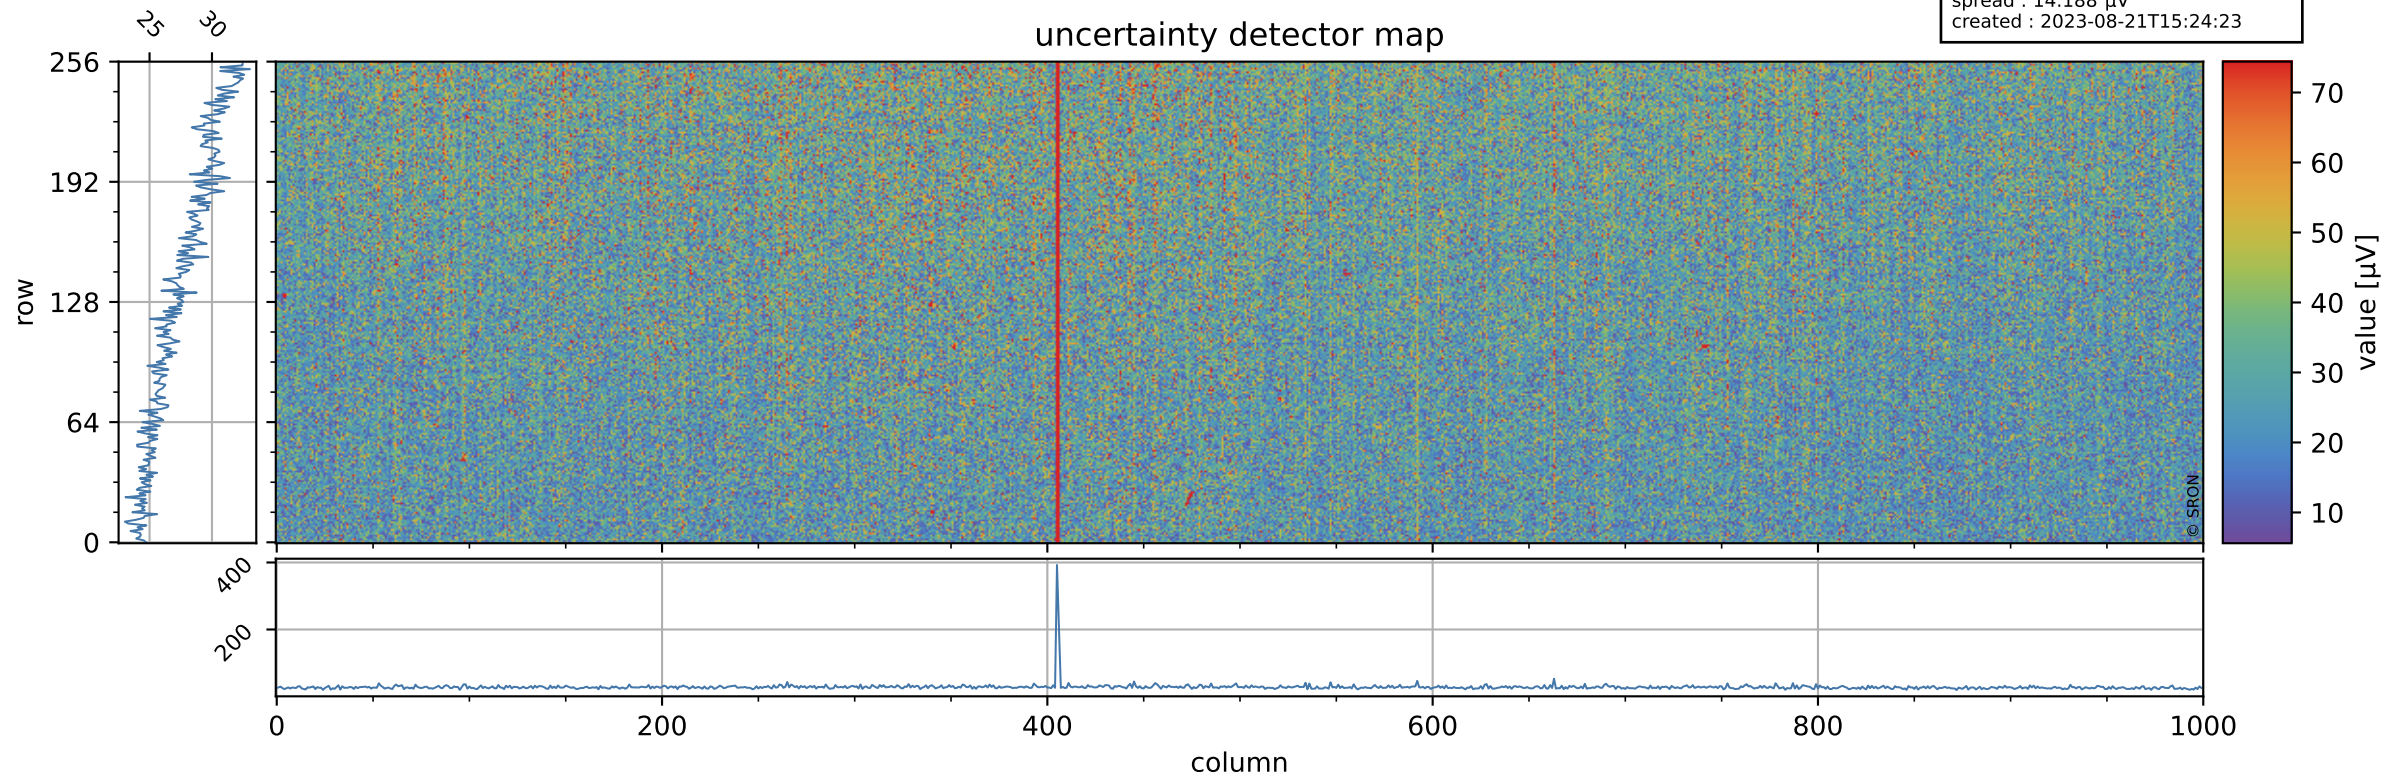

Tropomi SWIR offset (official)

orbits : 19 in [26212, 26257]
coverage : 2022-11-03 / 2022-11-07
median : 0.52599 V
spread : 0.03591 V
created : 2023-08-21T15:24:22

value detector map

Tropomi SWIR offset (official)

orbits : 19 in [26212, 26257]
coverage : 2022-11-03 / 2022-11-07
median : 27.738 μV
spread : 14.188 μV
created : 2023-08-21T15:24:23

Tropomi SWIR offset (official)

orbits : 19 in [26212, 26257]
coverage : 2022-11-03 / 2022-11-07
median : -0.022849 mV
spread : 0.41521 mV
created : 2023-08-21T15:24:23

value compared with SWIR offset CKD

Tropomi SWIR offset (official) ground-tracks of Sentinel-5P

orbits : 19 in [26212, 26257]
coverage : 2022-11-03 / 2022-11-07
created : 2023-08-21T15:24:23

Tropomi SWIR offset (official)

orbits : [2827, 26257]
coverage : 2018-04-30 / 2022-11-07
created : 2023-08-21T15:24:24

trend of detector median & temperatures