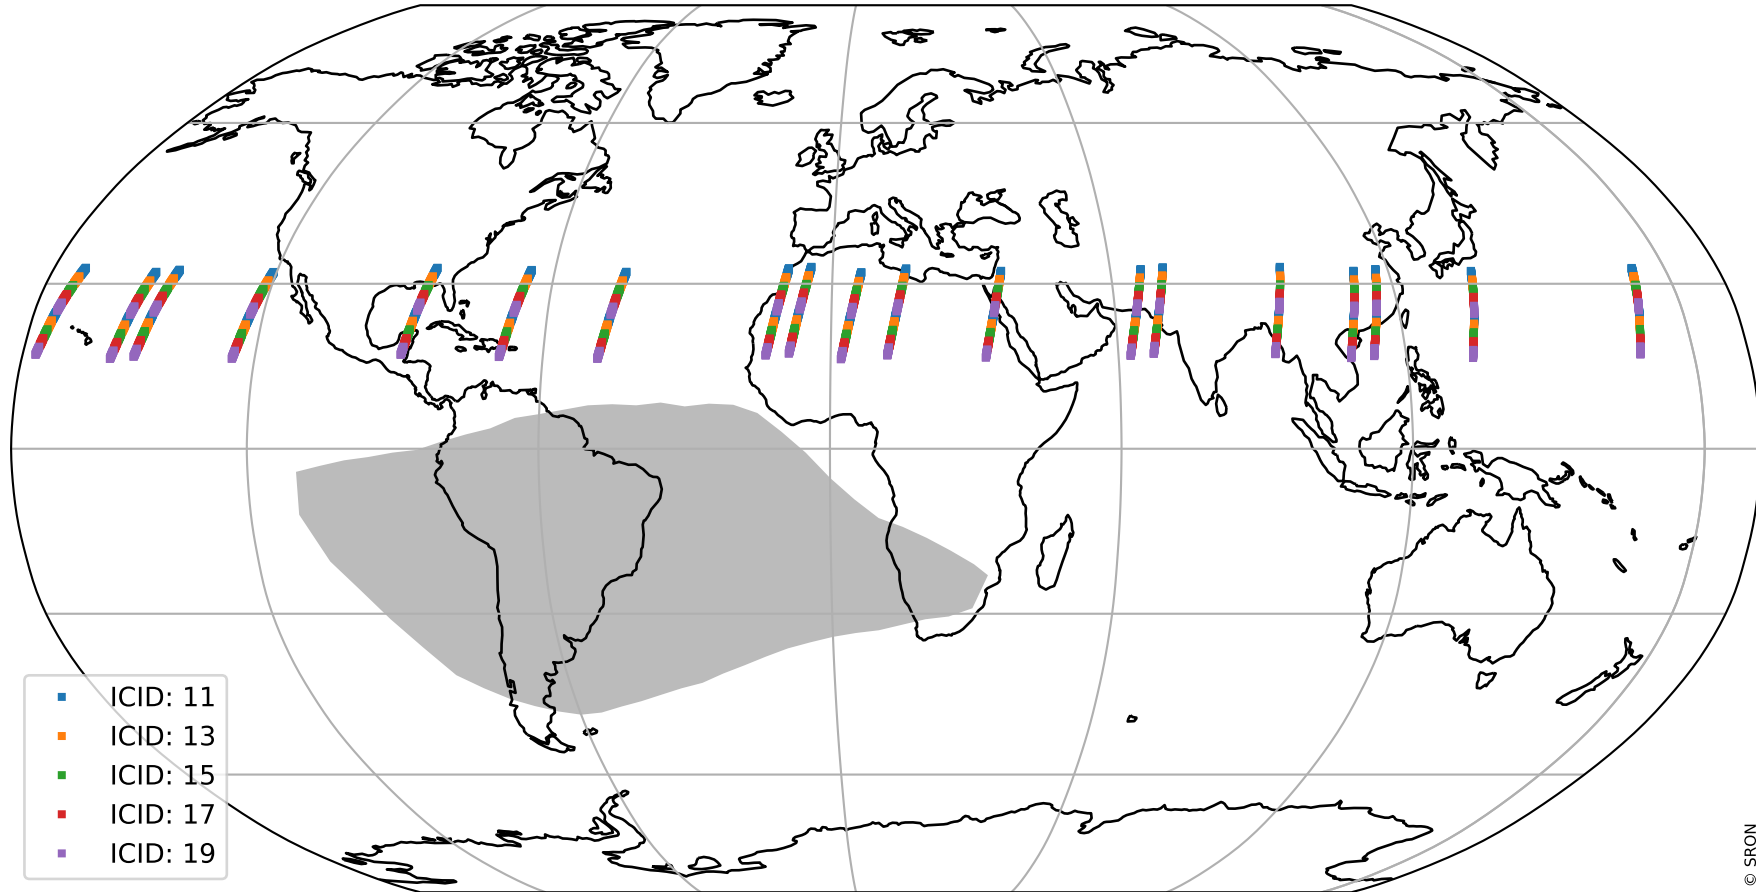

Tropomi SWIR offset (official)

orbits : 19 in [26212, 26257]
coverage : 2022-11-03 / 2022-11-07
median : 0.52599 V
spread : 0.03591 V
created : 2023-08-21T15:24:22

value detector map

Tropomi SWIR offset (official)

orbits : 19 in [26212, 26257]
coverage : 2022-11-03 / 2022-11-07
median : 27.738 μV
spread : 14.188 μV
created : 2023-08-21T15:24:23

Tropomi SWIR offset (official)

orbits : 19 in [26212, 26257]
coverage : 2022-11-03 / 2022-11-07
median : -0.022849 mV
spread : 0.41521 mV
created : 2023-08-21T15:24:23

value compared with SWIR offset CKD

Tropomi SWIR offset (official) ground-tracks of Sentinel-5P

orbits : 19 in [26212, 26257]
coverage : 2022-11-03 / 2022-11-07
created : 2023-08-21T15:24:23

Tropomi SWIR offset (official)

orbits : [2827, 26257]
coverage : 2018-04-30 / 2022-11-07
created : 2023-08-21T15:24:24

trend of detector median & temperatures