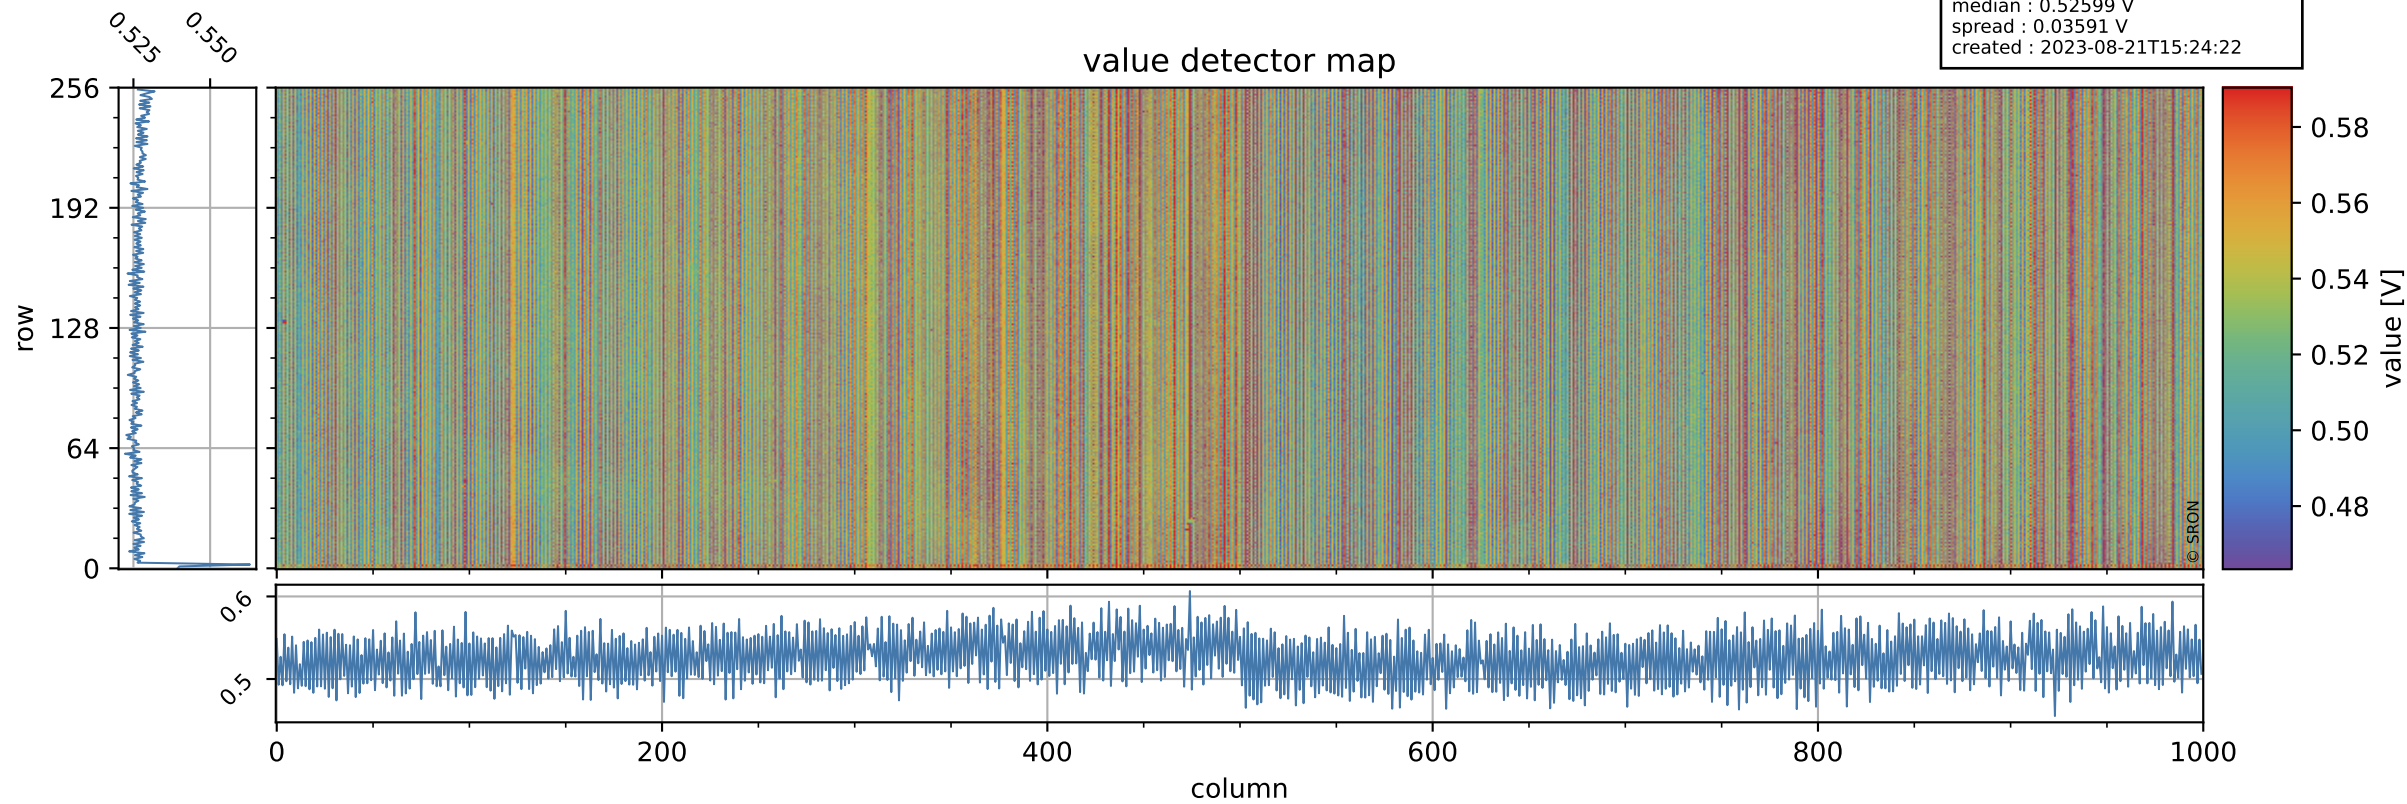

Tropomi SWIR offset (official)

orbits : 19 in [26212, 26257]
coverage : 2022-11-03 / 2022-11-07
median : 0.52599 V
spread : 0.03591 V
created : 2023-08-21T15:24:22

value detector map

Tropomi SWIR offset (official)

orbits : 19 in [26212, 26257]
coverage : 2022-11-03 / 2022-11-07
median : 27.738 μV
spread : 14.188 μV
created : 2023-08-21T15:24:23

Tropomi SWIR offset (official)

orbits : 19 in [26212, 26257]
coverage : 2022-11-03 / 2022-11-07
median : -0.022849 mV
spread : 0.41521 mV
created : 2023-08-21T15:24:23

value compared with SWIR offset CKD

Tropomi SWIR offset (official) ground-tracks of Sentinel-5P

orbits : 19 in [26212, 26257]
coverage : 2022-11-03 / 2022-11-07
created : 2023-08-21T15:24:23

Tropomi SWIR offset (official)

orbits : [2827, 26257]
coverage : 2018-04-30 / 2022-11-07
created : 2023-08-21T15:24:24

trend of detector median & temperatures