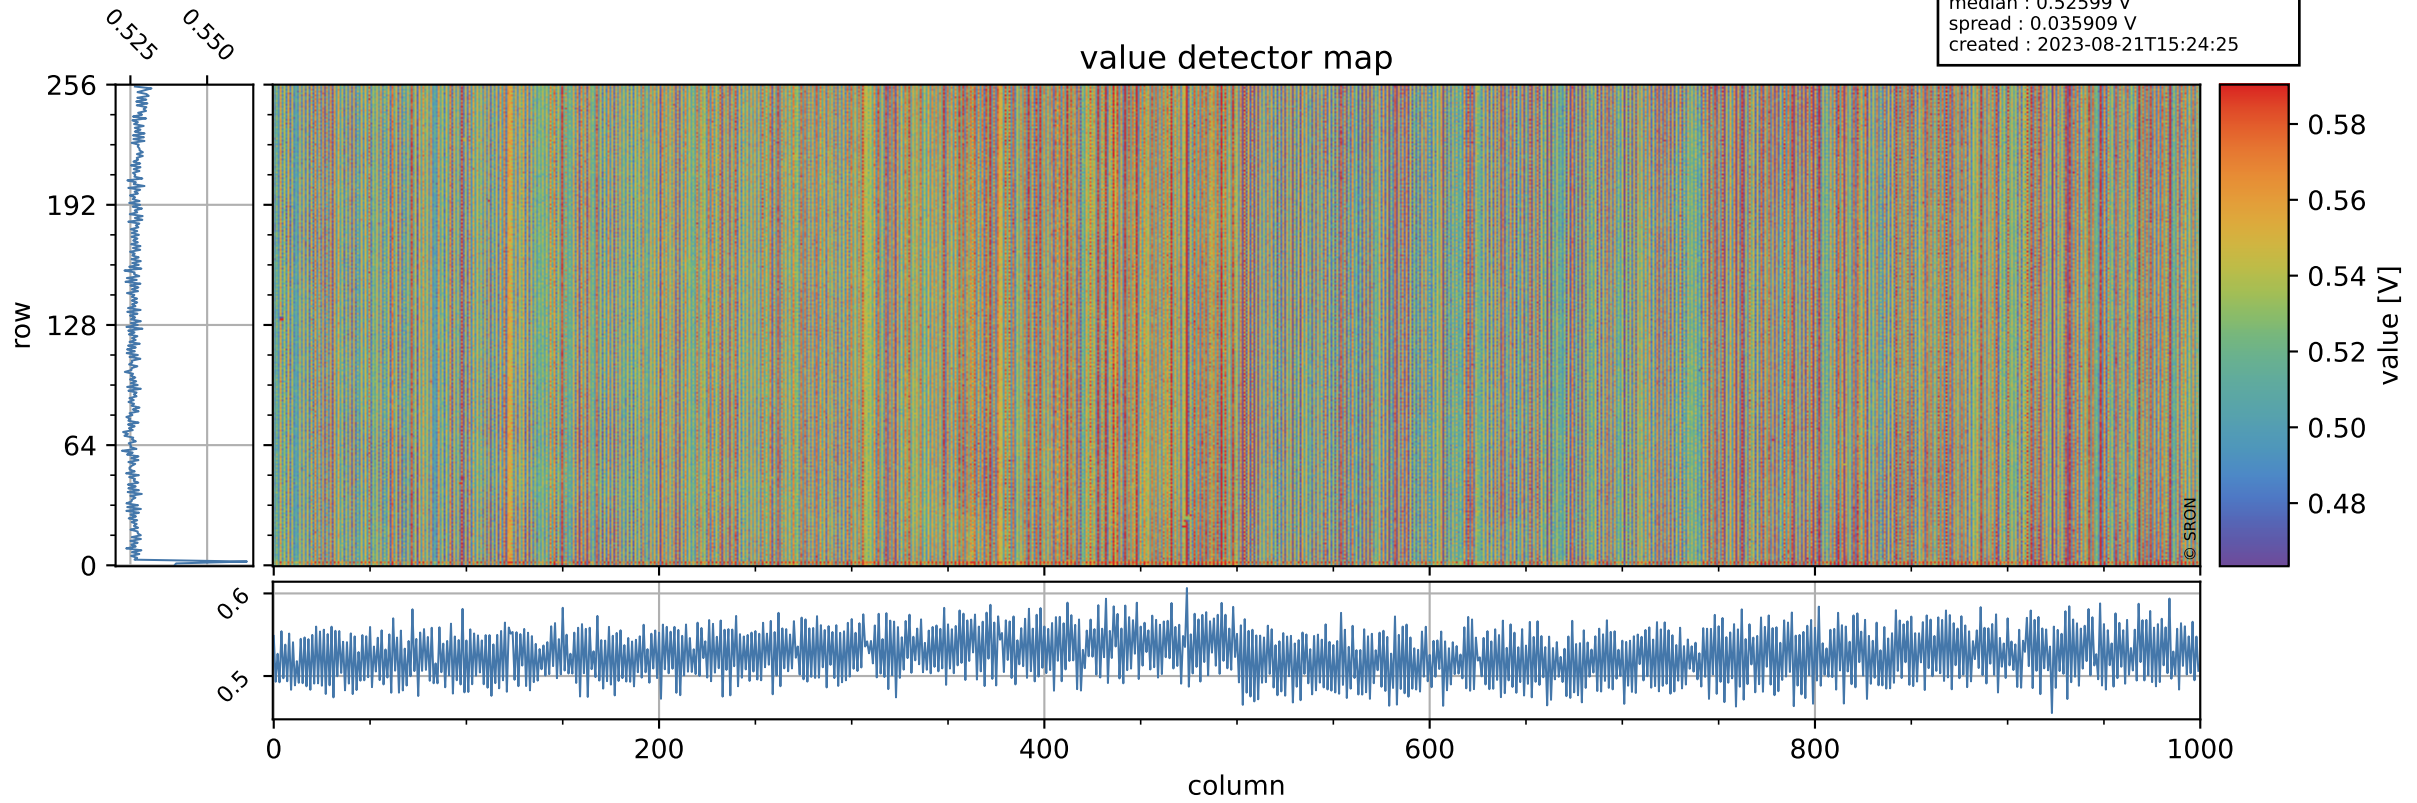

Tropomi SWIR offset (official)

orbits : 18 in [26227, 26272]
coverage : 2022-11-05 / 2022-11-08
median : 0.52599 V
spread : 0.035909 V
created : 2023-08-21T15:24:25

value detector map

Tropomi SWIR offset (official)

orbits : 18 in [26227, 26272]
coverage : 2022-11-05 / 2022-11-08
median : 28.271 μV
spread : 14.326 μV
created : 2023-08-21T15:24:25

Tropomi SWIR offset (official)

orbits : 18 in [26227, 26272]
coverage : 2022-11-05 / 2022-11-08
median : -0.019033 mV
spread : 0.41577 mV
created : 2023-08-21T15:24:25

value compared with SWIR offset CKD

Tropomi SWIR offset (official) ground-tracks of Sentinel-5P

orbits : 18 in [26227, 26272]
coverage : 2022-11-05 / 2022-11-08
created : 2023-08-21T15:24:26

Tropomi SWIR offset (official)

orbits : [2827, 26272]
coverage : 2018-04-30 / 2022-11-08
created : 2023-08-21T15:24:26

trend of detector median & temperatures