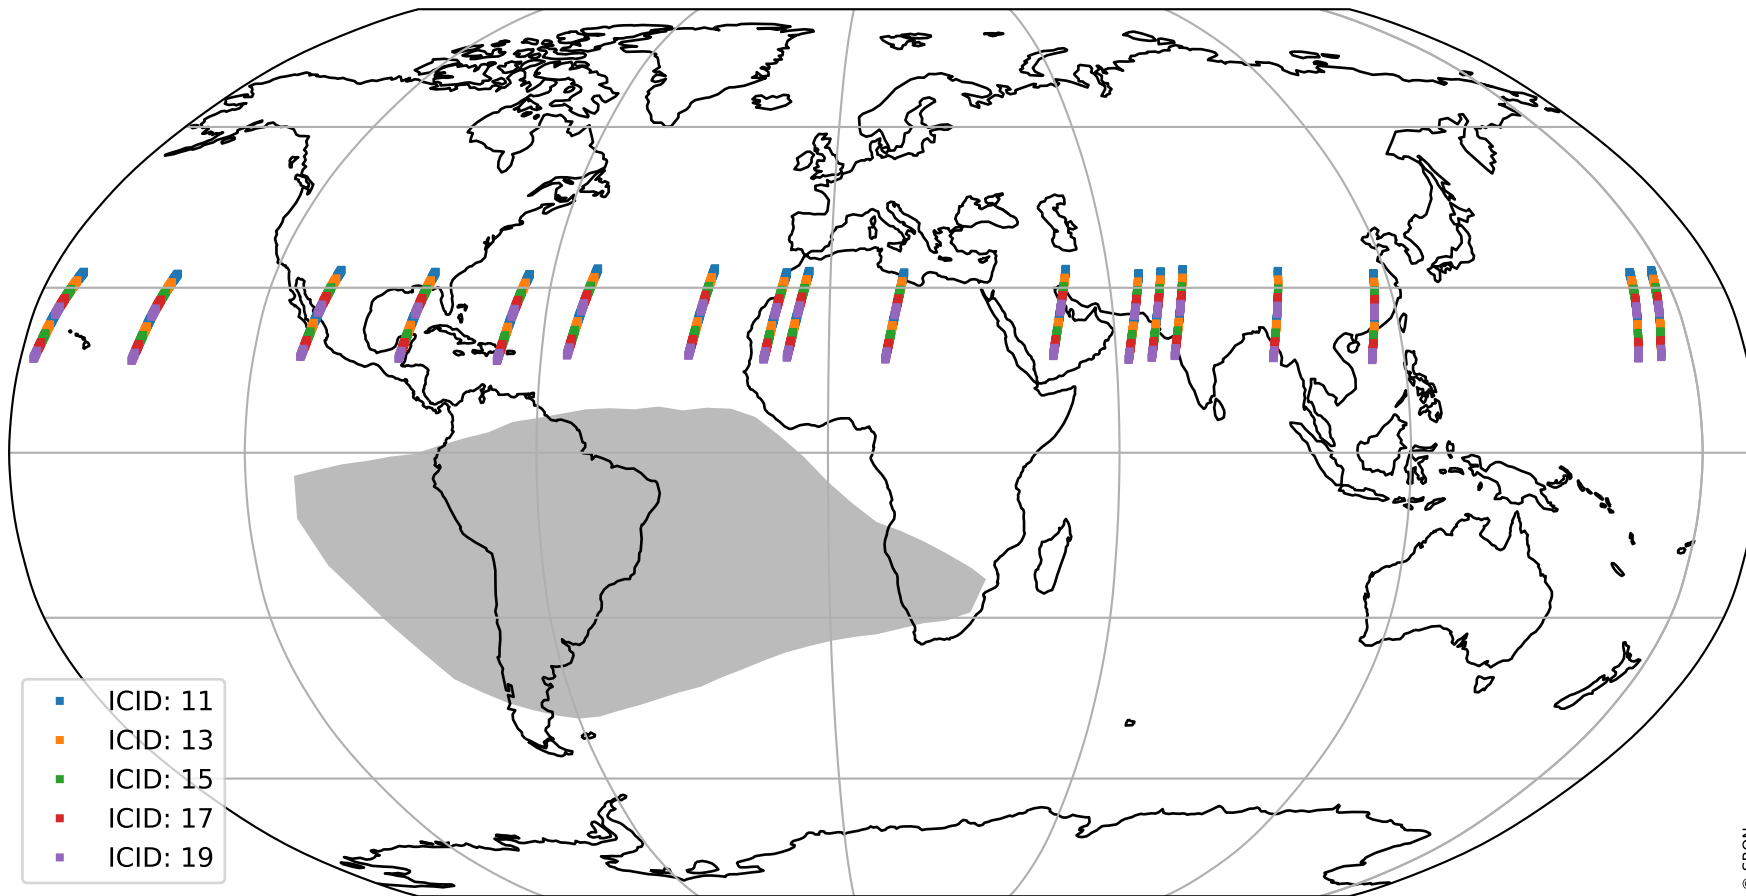

Tropomi SWIR offset (official)

orbits : 18 in [26227, 26272]
coverage : 2022-11-05 / 2022-11-08
median : 0.52599 V
spread : 0.035909 V
created : 2023-08-21T15:24:25

value detector map

Tropomi SWIR offset (official)

orbits : 18 in [26227, 26272]
coverage : 2022-11-05 / 2022-11-08
median : 28.271 μV
spread : 14.326 μV
created : 2023-08-21T15:24:25

Tropomi SWIR offset (official)

orbits : 18 in [26227, 26272]
coverage : 2022-11-05 / 2022-11-08
median : -0.019033 mV
spread : 0.41577 mV
created : 2023-08-21T15:24:25

value compared with SWIR offset CKD

Tropomi SWIR offset (official) ground-tracks of Sentinel-5P

orbits : 18 in [26227, 26272]
coverage : 2022-11-05 / 2022-11-08
created : 2023-08-21T15:24:26

Tropomi SWIR offset (official)

orbits : [2827, 26272]
coverage : 2018-04-30 / 2022-11-08
created : 2023-08-21T15:24:26

trend of detector median & temperatures