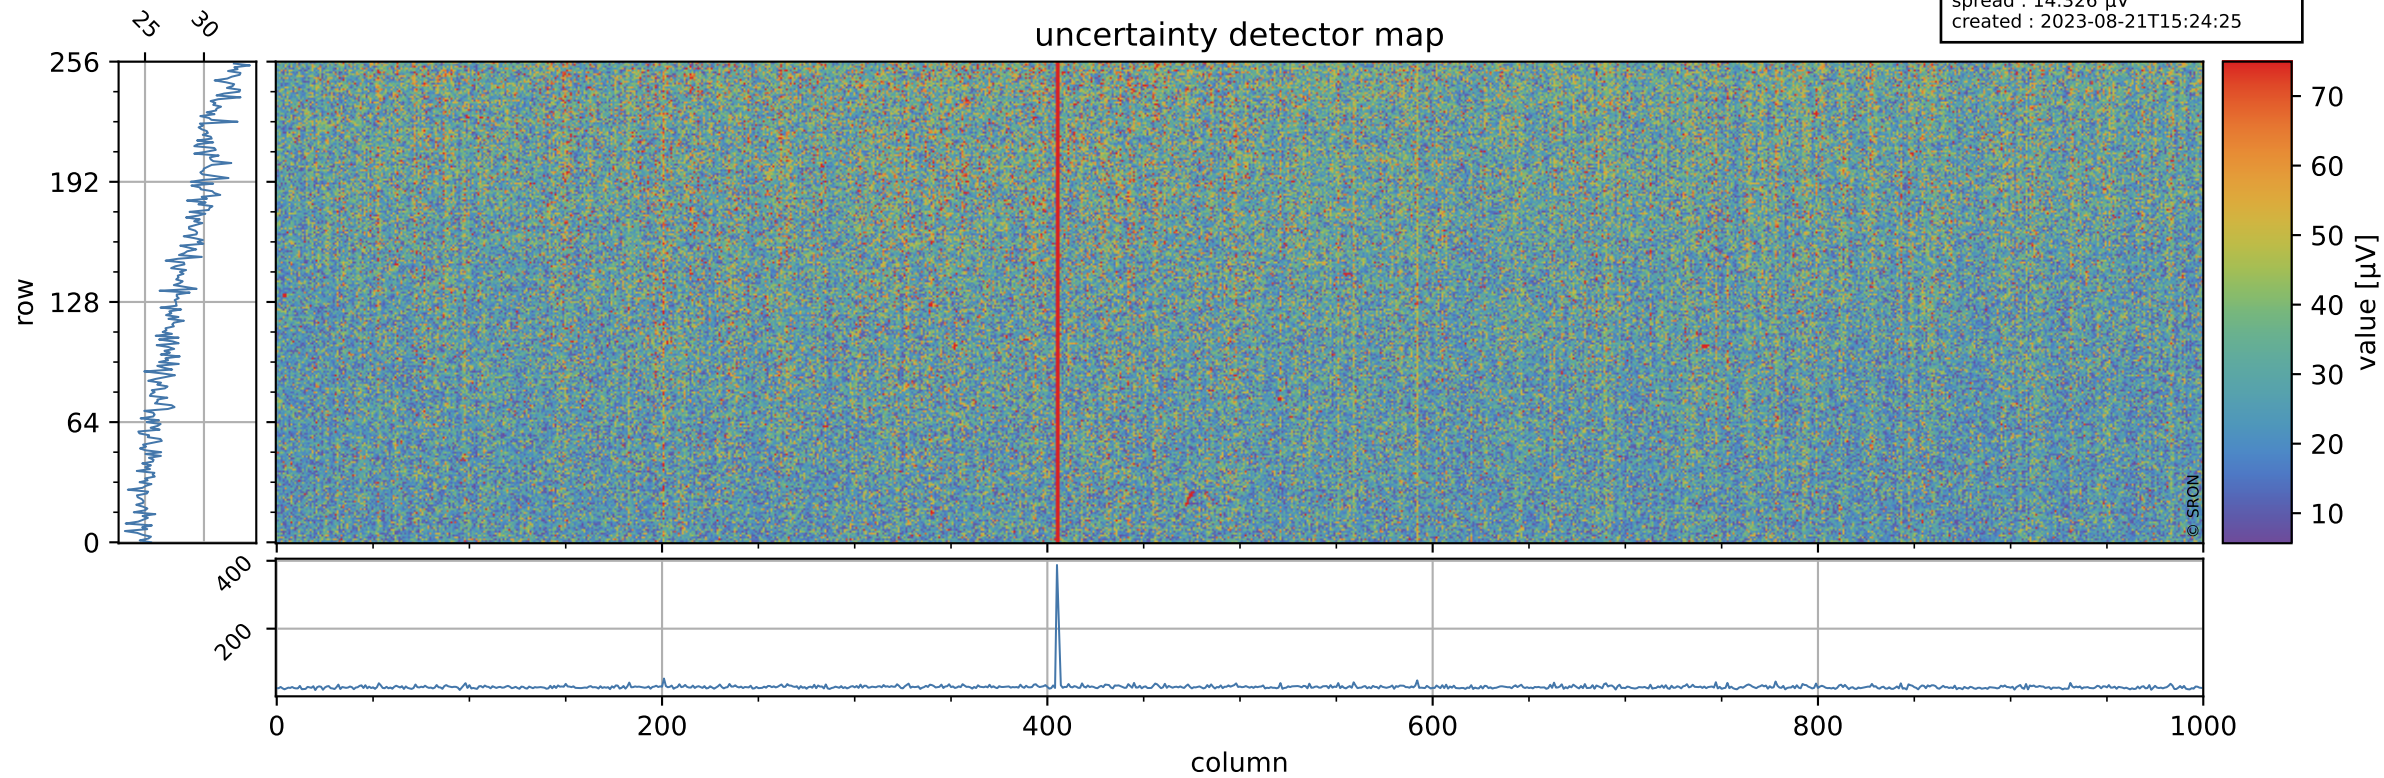

Tropomi SWIR offset (official)

orbits : 18 in [26227, 26272]
coverage : 2022-11-05 / 2022-11-08
median : 0.52599 V
spread : 0.035909 V
created : 2023-08-21T15:24:25

value detector map

Tropomi SWIR offset (official)

orbits : 18 in [26227, 26272]
coverage : 2022-11-05 / 2022-11-08
median : 28.271 μV
spread : 14.326 μV
created : 2023-08-21T15:24:25

Tropomi SWIR offset (official)

orbits : 18 in [26227, 26272]
coverage : 2022-11-05 / 2022-11-08
median : -0.019033 mV
spread : 0.41577 mV
created : 2023-08-21T15:24:25

value compared with SWIR offset CKD

Tropomi SWIR offset (official) ground-tracks of Sentinel-5P

orbits : 18 in [26227, 26272]
coverage : 2022-11-05 / 2022-11-08
created : 2023-08-21T15:24:26

Tropomi SWIR offset (official)

orbits : [2827, 26272]
coverage : 2018-04-30 / 2022-11-08
created : 2023-08-21T15:24:26

trend of detector median & temperatures