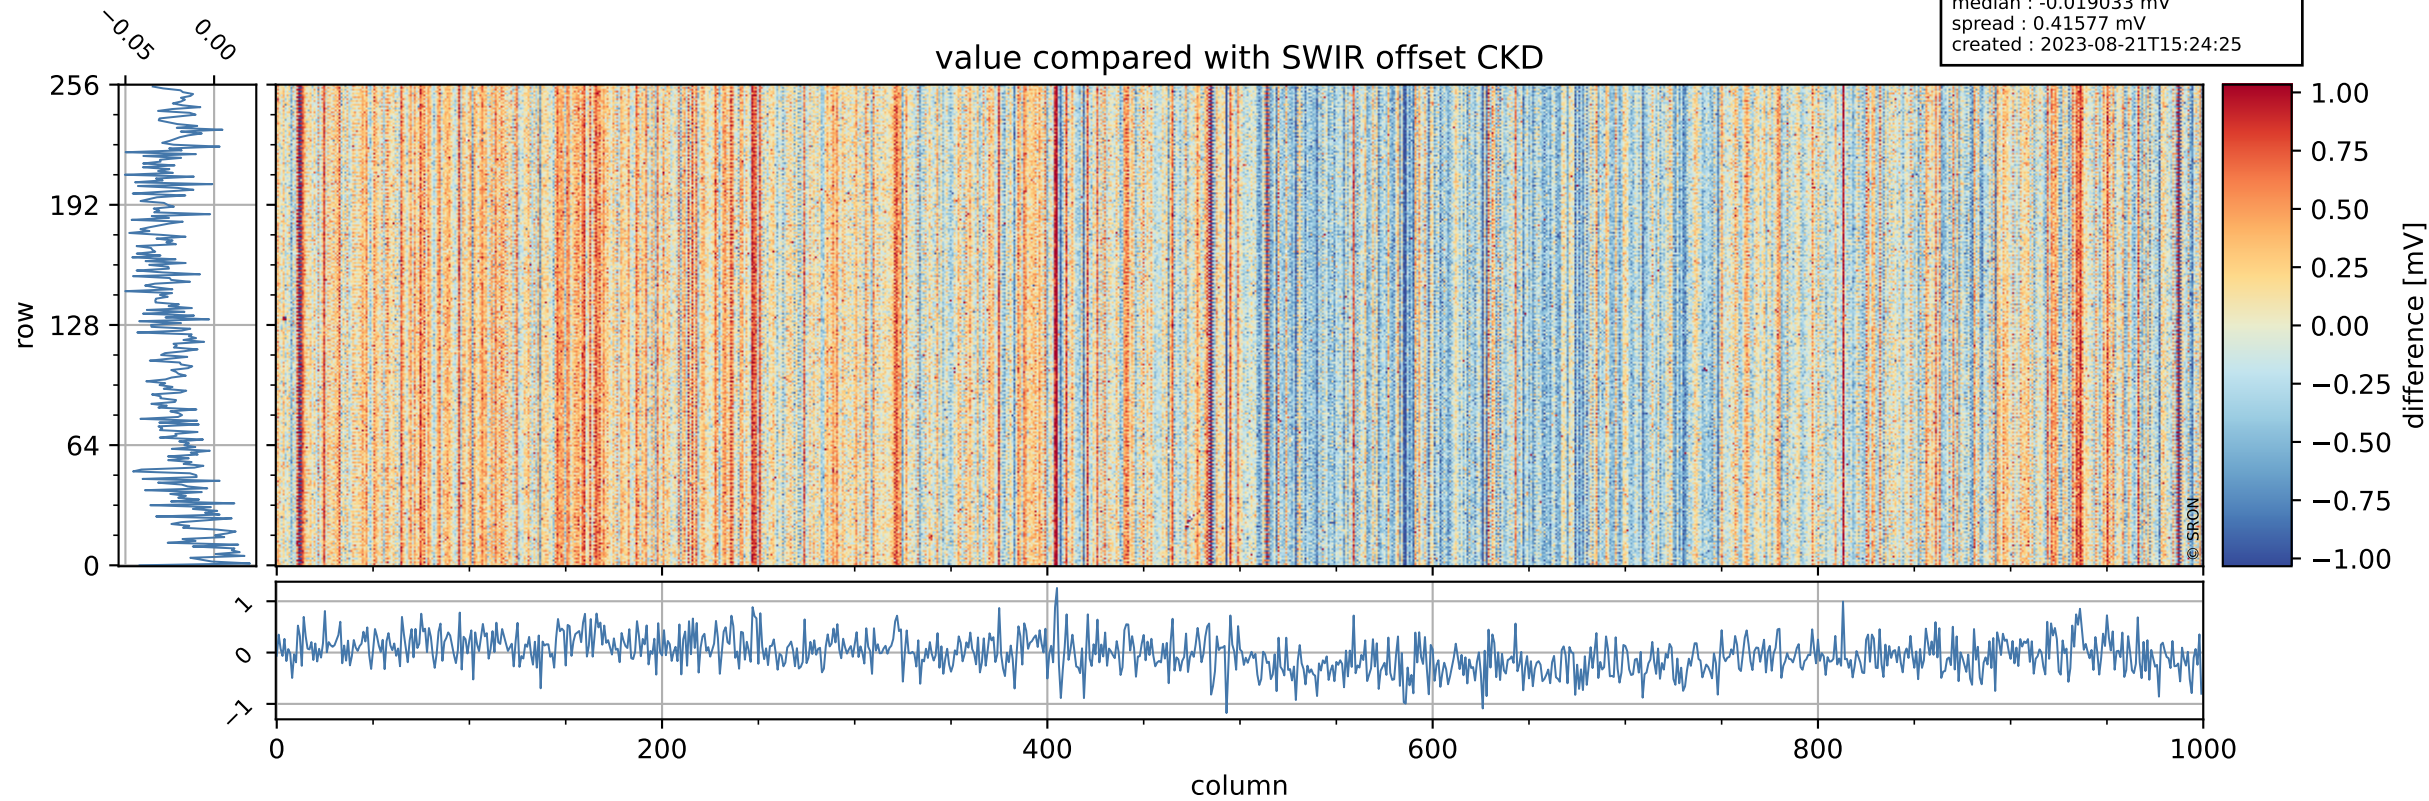

Tropomi SWIR offset (official)

orbits : 18 in [26227, 26272]
coverage : 2022-11-05 / 2022-11-08
median : 0.52599 V
spread : 0.035909 V
created : 2023-08-21T15:24:25

value detector map

Tropomi SWIR offset (official)

orbits : 18 in [26227, 26272]
coverage : 2022-11-05 / 2022-11-08
median : 28.271 μV
spread : 14.326 μV
created : 2023-08-21T15:24:25

Tropomi SWIR offset (official)

orbits : 18 in [26227, 26272]
coverage : 2022-11-05 / 2022-11-08
median : -0.019033 mV
spread : 0.41577 mV
created : 2023-08-21T15:24:25

value compared with SWIR offset CKD

Tropomi SWIR offset (official) ground-tracks of Sentinel-5P

orbits : 18 in [26227, 26272]
coverage : 2022-11-05 / 2022-11-08
created : 2023-08-21T15:24:26

Tropomi SWIR offset (official)

orbits : [2827, 26272]
coverage : 2018-04-30 / 2022-11-08
created : 2023-08-21T15:24:26

trend of detector median & temperatures