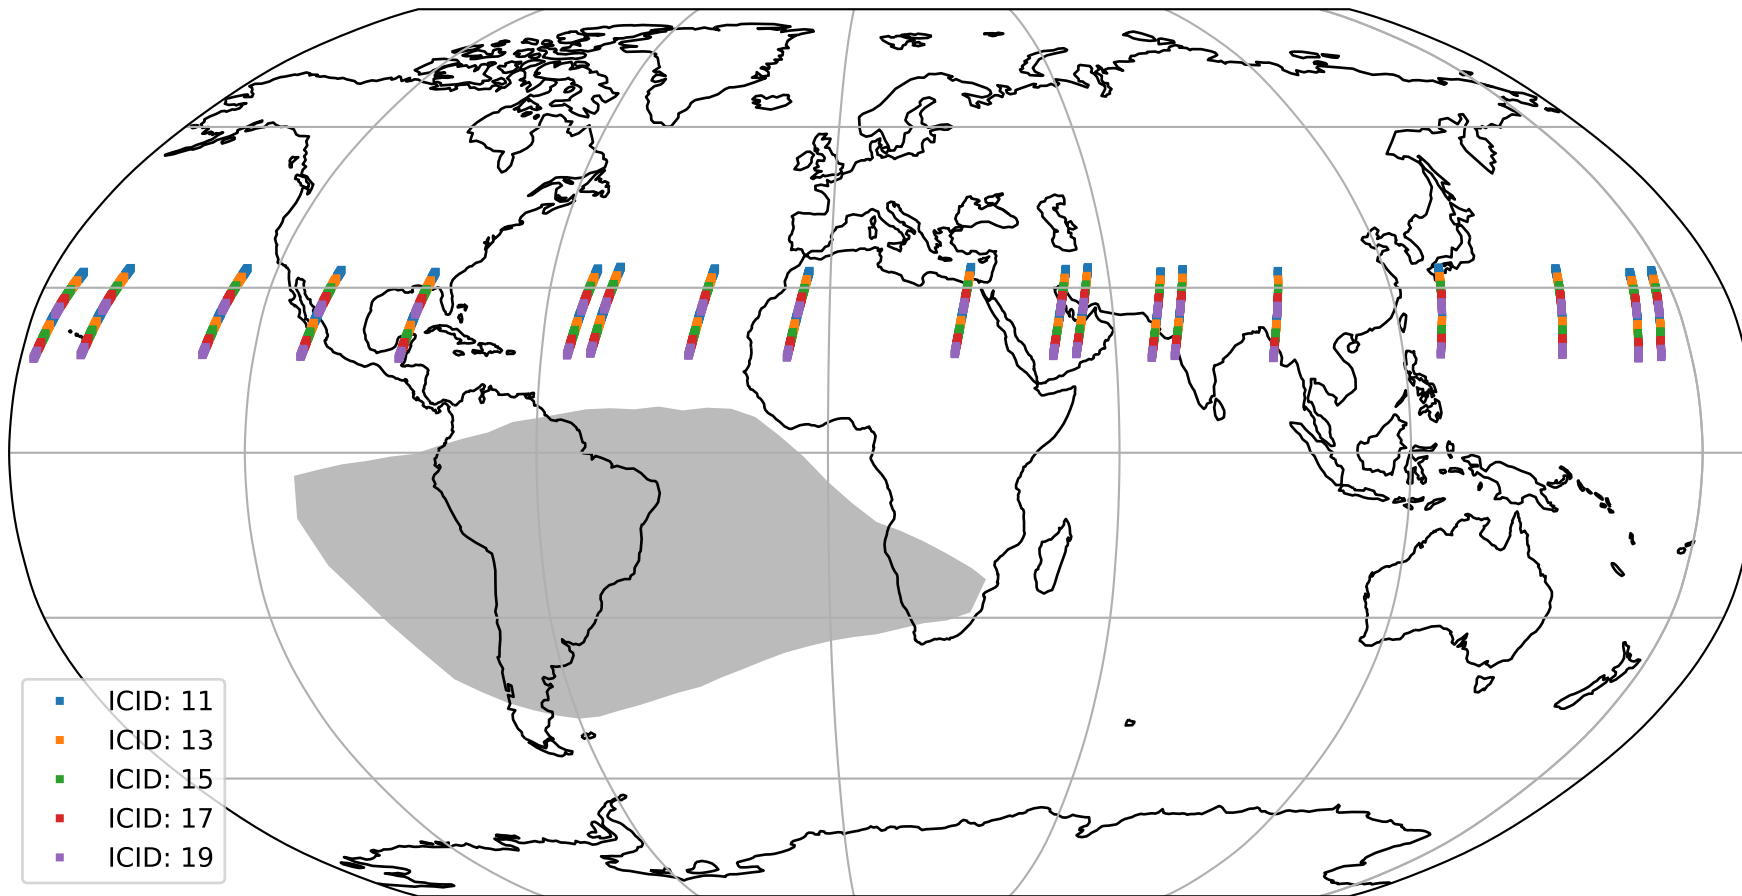

# Tropomi SWIR offset (official)

orbits : 19 in [26242, 26287]  
coverage : 2022-11-06 / 2022-11-09  
median : 28.029  $\mu\text{V}$   
spread : 14.249  $\mu\text{V}$   
created : 2023-08-21T15:24:27

# Tropomi SWIR offset (official)

orbits : 19 in [26242, 26287]  
coverage : 2022-11-06 / 2022-11-09  
median : -0.015082 mV  
spread : 0.4134 mV  
created : 2023-08-21T15:24:27

value compared with SWIR offset CKD

# Tropomi SWIR offset (official) ground-tracks of Sentinel-5P

orbits : 19 in [26242, 26287]  
coverage : 2022-11-06 / 2022-11-09  
created : 2023-08-21T15:24:28

# Tropomi SWIR offset (official)

orbits : [2827, 26287]  
coverage : 2018-04-30 / 2022-11-09  
created : 2023-08-21T15:24:28