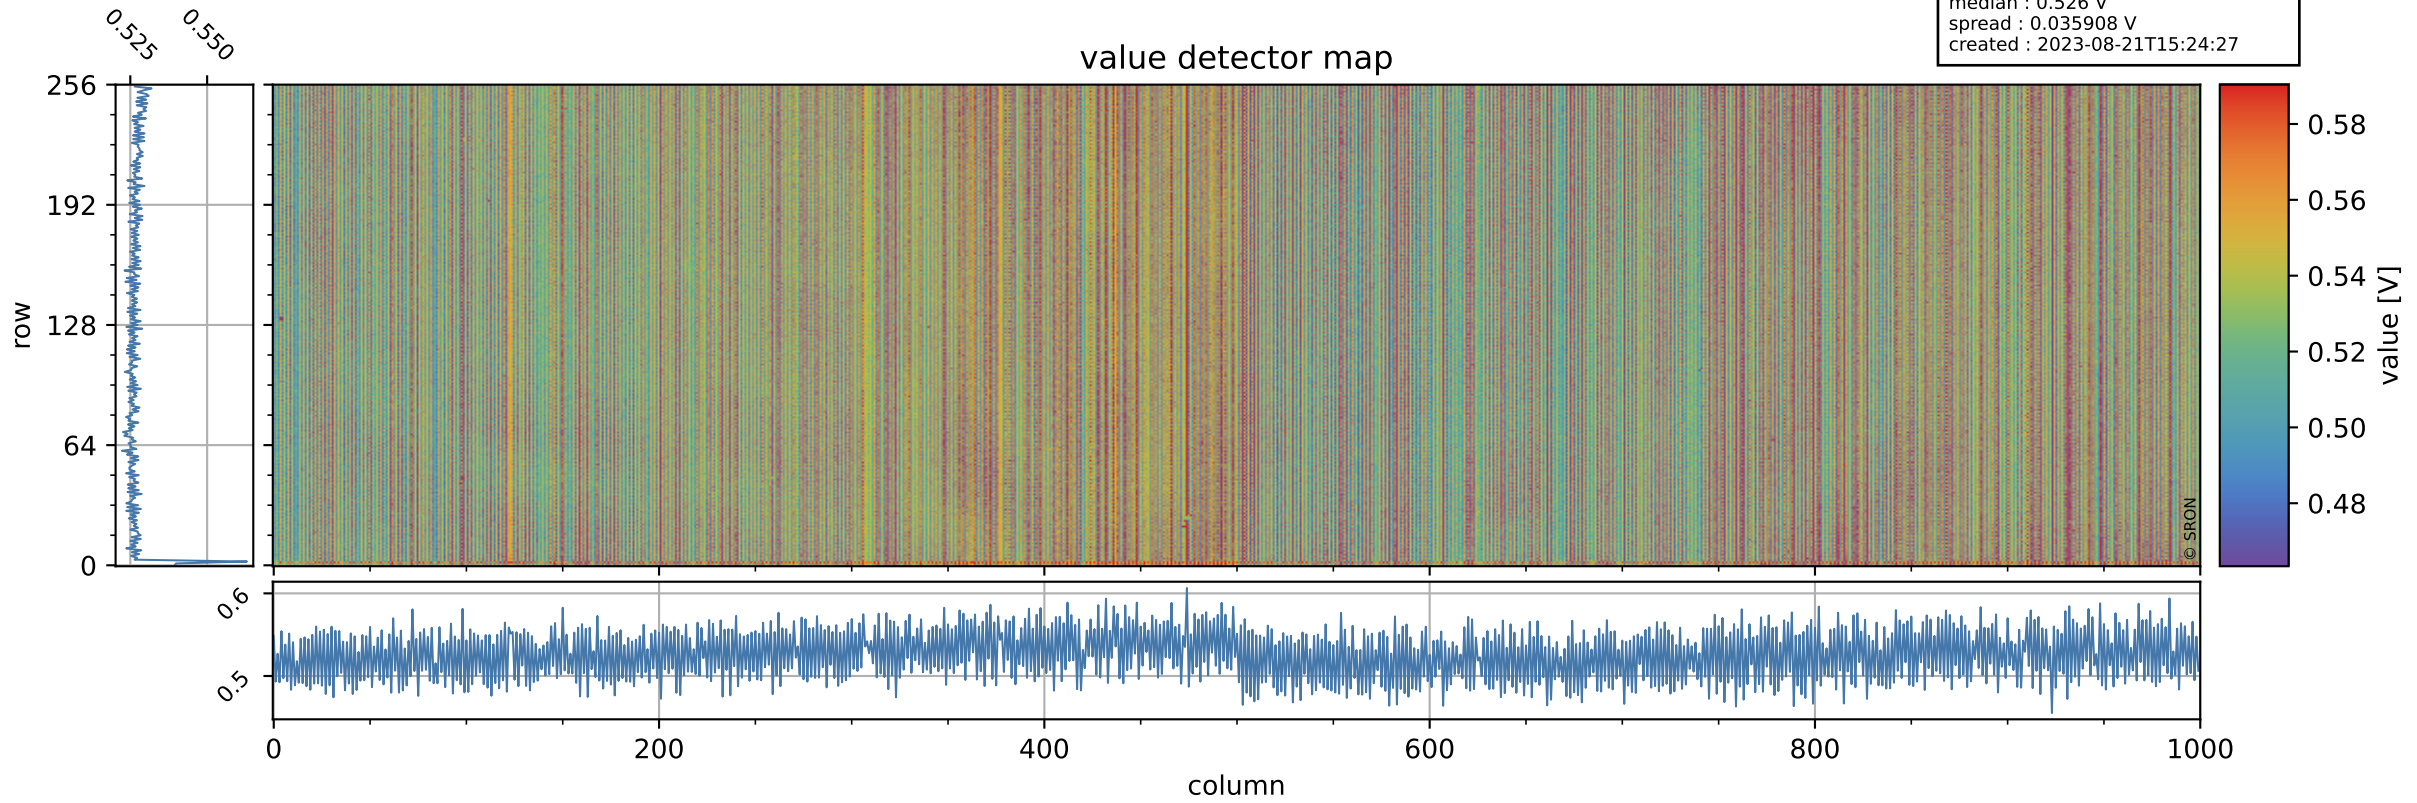

# Tropomi SWIR offset (official)

orbits : 19 in [26242, 26287]  
coverage : 2022-11-06 / 2022-11-09  
median : 0.526 V  
spread : 0.035908 V  
created : 2023-08-21T15:24:27

## value detector map

# Tropomi SWIR offset (official)

orbits : 19 in [26242, 26287]  
coverage : 2022-11-06 / 2022-11-09  
median : 28.029  $\mu\text{V}$   
spread : 14.249  $\mu\text{V}$   
created : 2023-08-21T15:24:27

# Tropomi SWIR offset (official) ground-tracks of Sentinel-5P

orbits : 19 in [26242, 26287]  
coverage : 2022-11-06 / 2022-11-09  
created : 2023-08-21T15:24:28