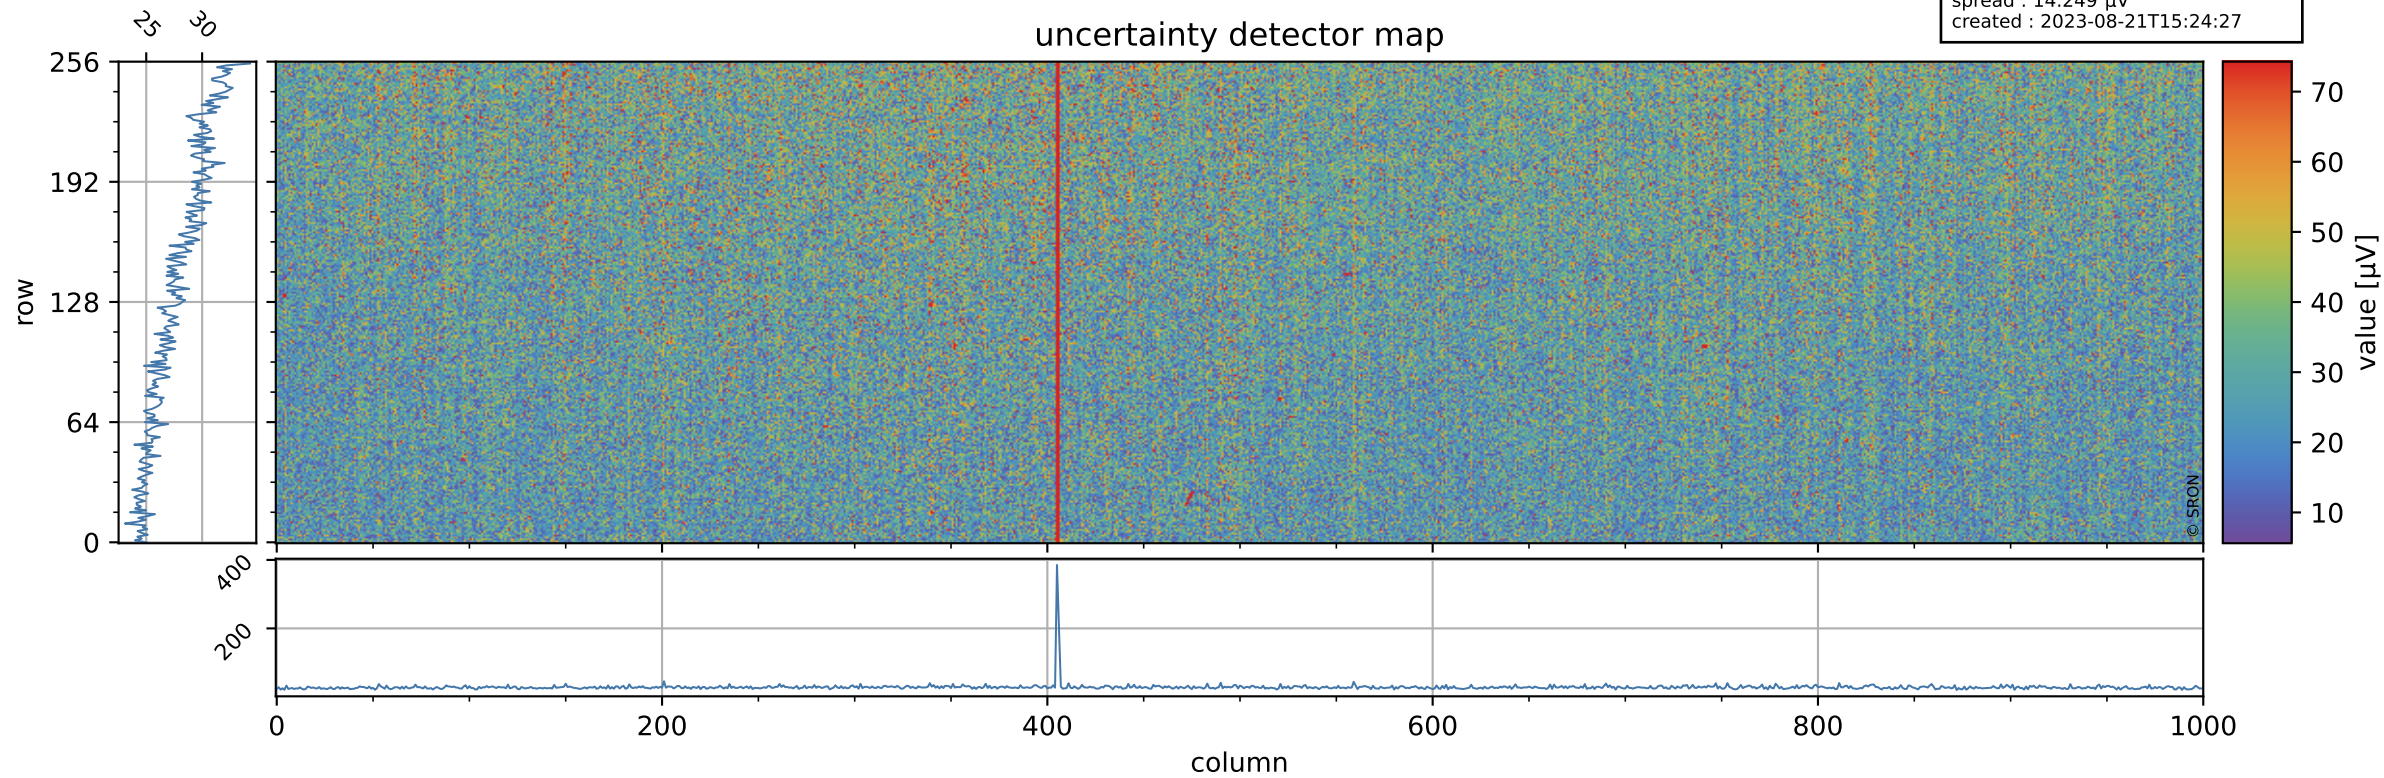

# Tropomi SWIR offset (official)

orbits : 19 in [26242, 26287]  
coverage : 2022-11-06 / 2022-11-09  
median : 0.526 V  
spread : 0.035908 V  
created : 2023-08-21T15:24:27

## value detector map

# Tropomi SWIR offset (official)

orbits : 19 in [26242, 26287]  
coverage : 2022-11-06 / 2022-11-09  
median : 28.029  $\mu\text{V}$   
spread : 14.249  $\mu\text{V}$   
created : 2023-08-21T15:24:27

# Tropomi SWIR offset (official) ground-tracks of Sentinel-5P

orbits : 19 in [26242, 26287]  
coverage : 2022-11-06 / 2022-11-09  
created : 2023-08-21T15:24:28