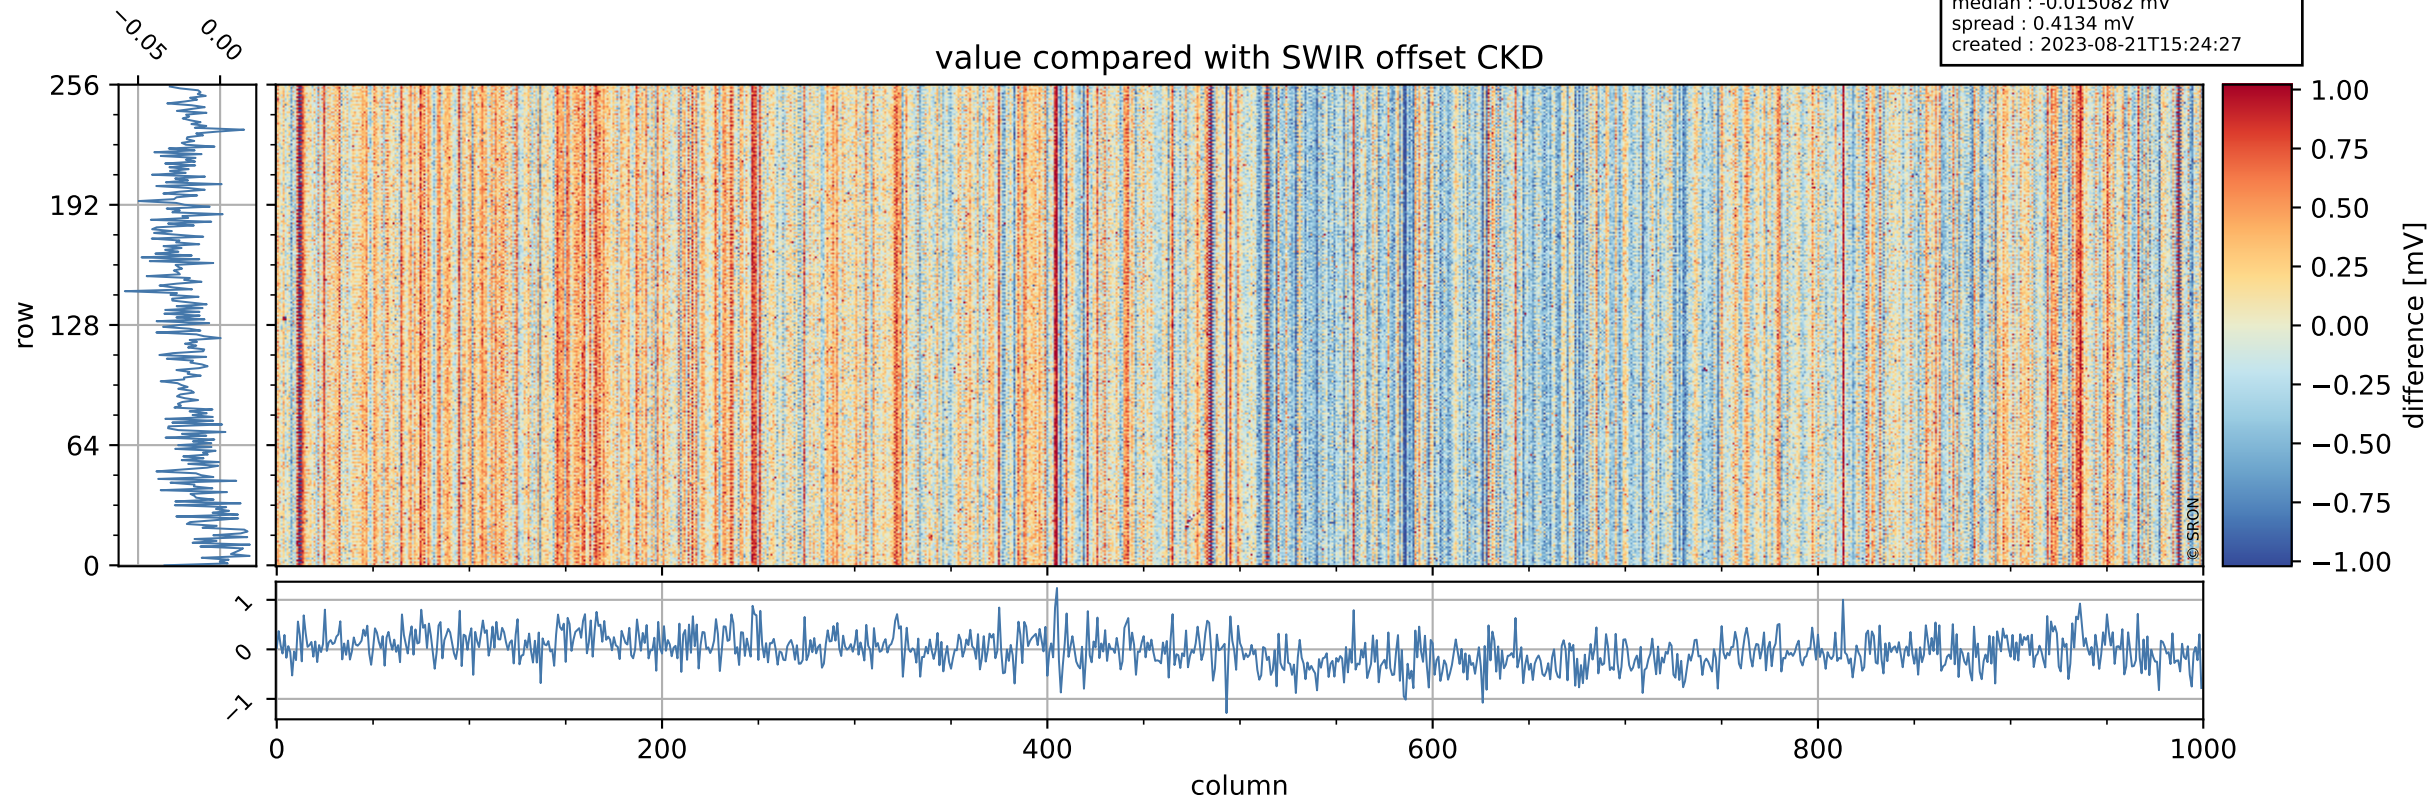

## value detector map

# Tropomi SWIR offset (official)

orbits : 19 in [26242, 26287]  
coverage : 2022-11-06 / 2022-11-09  
median : 28.029  $\mu\text{V}$   
spread : 14.249  $\mu\text{V}$   
created : 2023-08-21T15:24:27

# Tropomi SWIR offset (official)

orbits : 19 in [26242, 26287]  
coverage : 2022-11-06 / 2022-11-09  
median : -0.015082 mV  
spread : 0.4134 mV  
created : 2023-08-21T15:24:27

value compared with SWIR offset CKD

# Tropomi SWIR offset (official) ground-tracks of Sentinel-5P

orbits : 19 in [26242, 26287]  
coverage : 2022-11-06 / 2022-11-09  
created : 2023-08-21T15:24:28