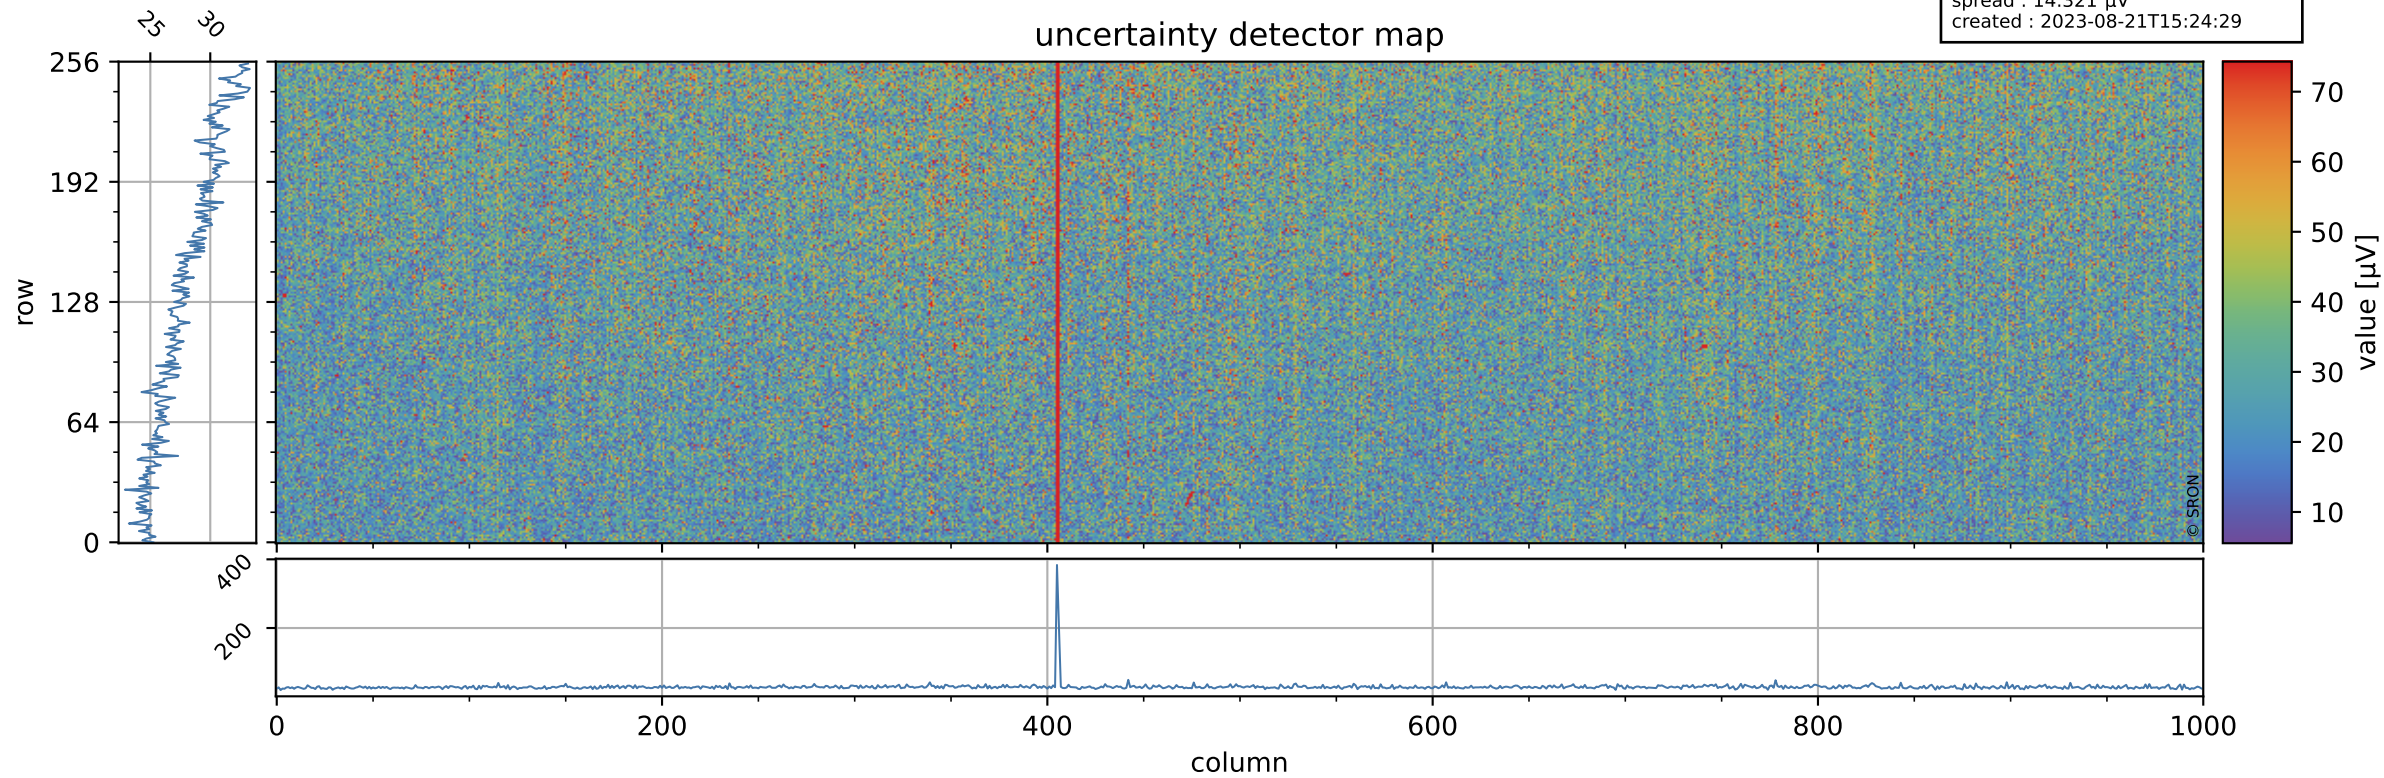

Tropomi SWIR offset (official)

orbits : 19 in [26257, 26302]
coverage : 2022-11-07 / 2022-11-10
median : 0.52599 V
spread : 0.035906 V
created : 2023-08-21T15:24:29

value detector map

Tropomi SWIR offset (official)

orbits : 19 in [26257, 26302]
coverage : 2022-11-07 / 2022-11-10
median : 28.201 μV
spread : 14.321 μV
created : 2023-08-21T15:24:29

Tropomi SWIR offset (official)

orbits : 19 in [26257, 26302]
coverage : 2022-11-07 / 2022-11-10
median : -0.018086 mV
spread : 0.41091 mV
created : 2023-08-21T15:24:30

value compared with SWIR offset CKD

Tropomi SWIR offset (official) ground-tracks of Sentinel-5P

orbits : 19 in [26257, 26302]
coverage : 2022-11-07 / 2022-11-10
created : 2023-08-21T15:24:30

Tropomi SWIR offset (official)

orbits : [2827, 26302]
coverage : 2018-04-30 / 2022-11-10
created : 2023-08-21T15:24:30

trend of detector median & temperatures