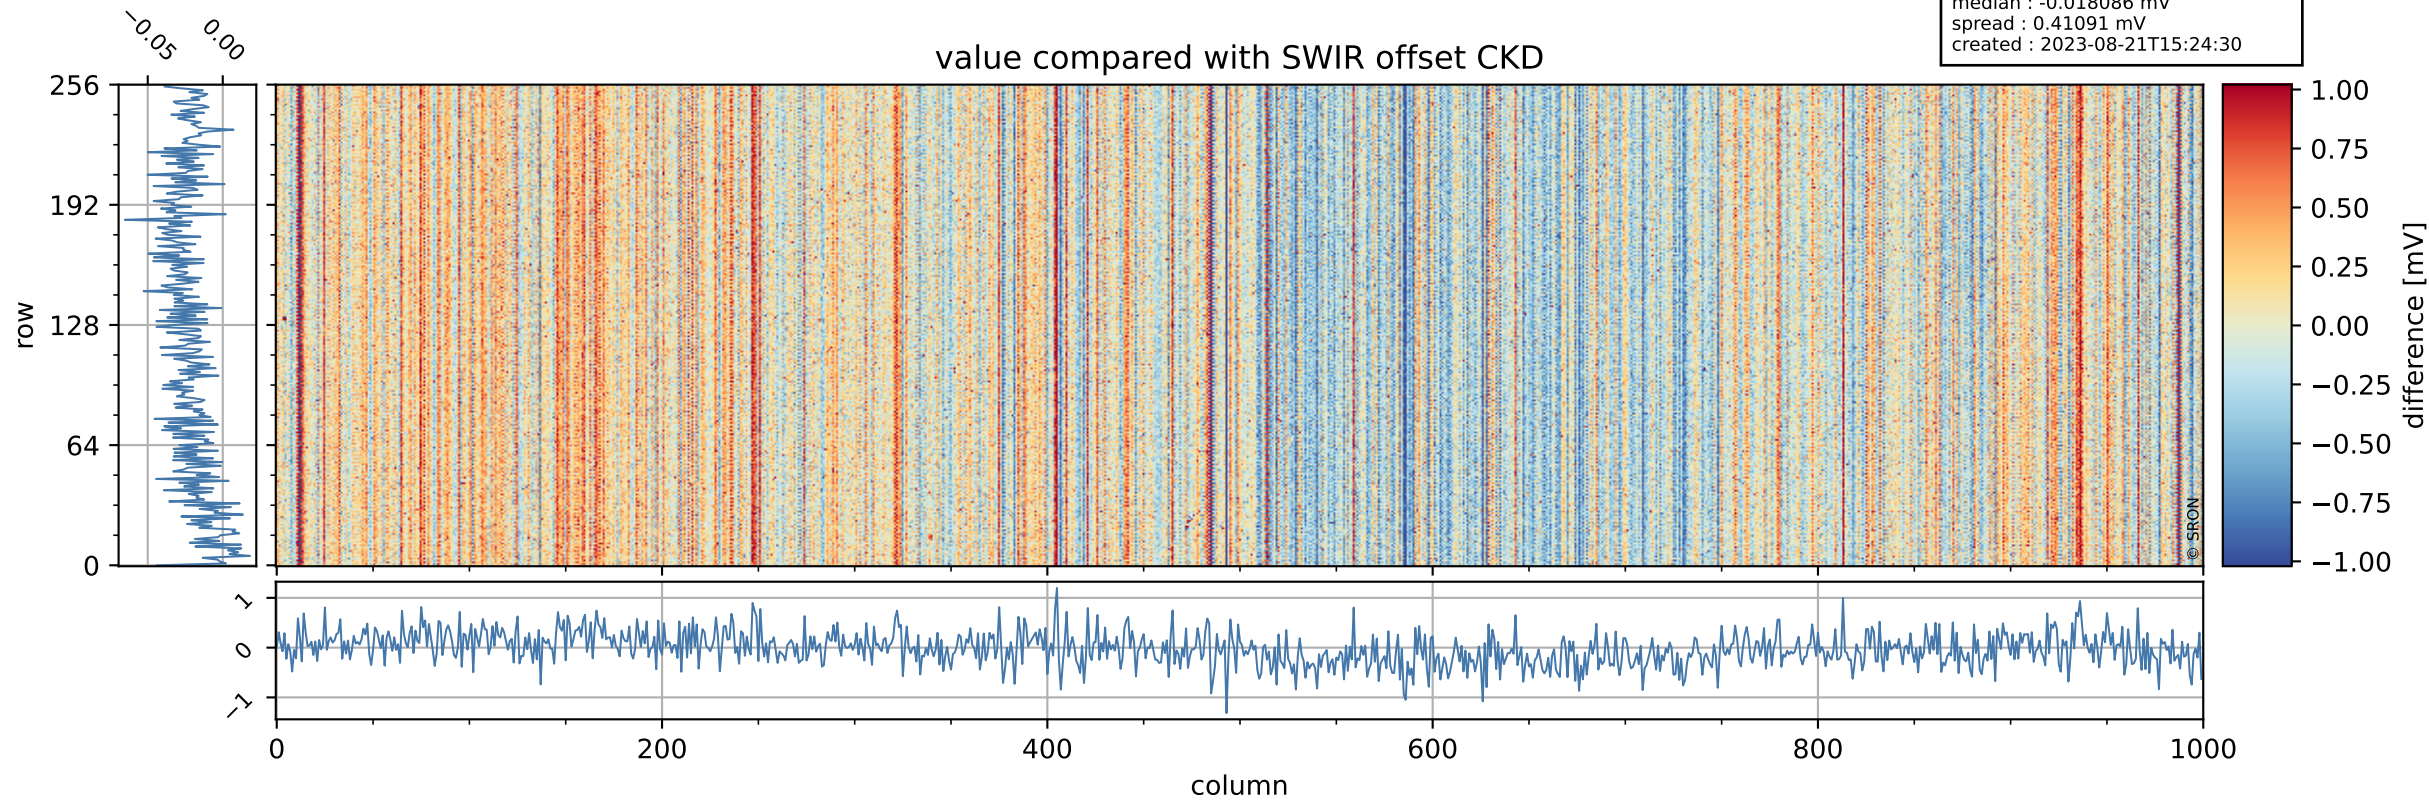

Tropomi SWIR offset (official)

orbits : 19 in [26257, 26302]
coverage : 2022-11-07 / 2022-11-10
median : 0.52599 V
spread : 0.035906 V
created : 2023-08-21T15:24:29

value detector map

Tropomi SWIR offset (official)

orbits : 19 in [26257, 26302]
coverage : 2022-11-07 / 2022-11-10
median : 28.201 μV
spread : 14.321 μV
created : 2023-08-21T15:24:29

Tropomi SWIR offset (official)

orbits : 19 in [26257, 26302]
coverage : 2022-11-07 / 2022-11-10
median : -0.018086 mV
spread : 0.41091 mV
created : 2023-08-21T15:24:30

value compared with SWIR offset CKD

Tropomi SWIR offset (official) ground-tracks of Sentinel-5P

orbits : 19 in [26257, 26302]
coverage : 2022-11-07 / 2022-11-10
created : 2023-08-21T15:24:30

Tropomi SWIR offset (official)

orbits : [2827, 26302]
coverage : 2018-04-30 / 2022-11-10
created : 2023-08-21T15:24:30

trend of detector median & temperatures