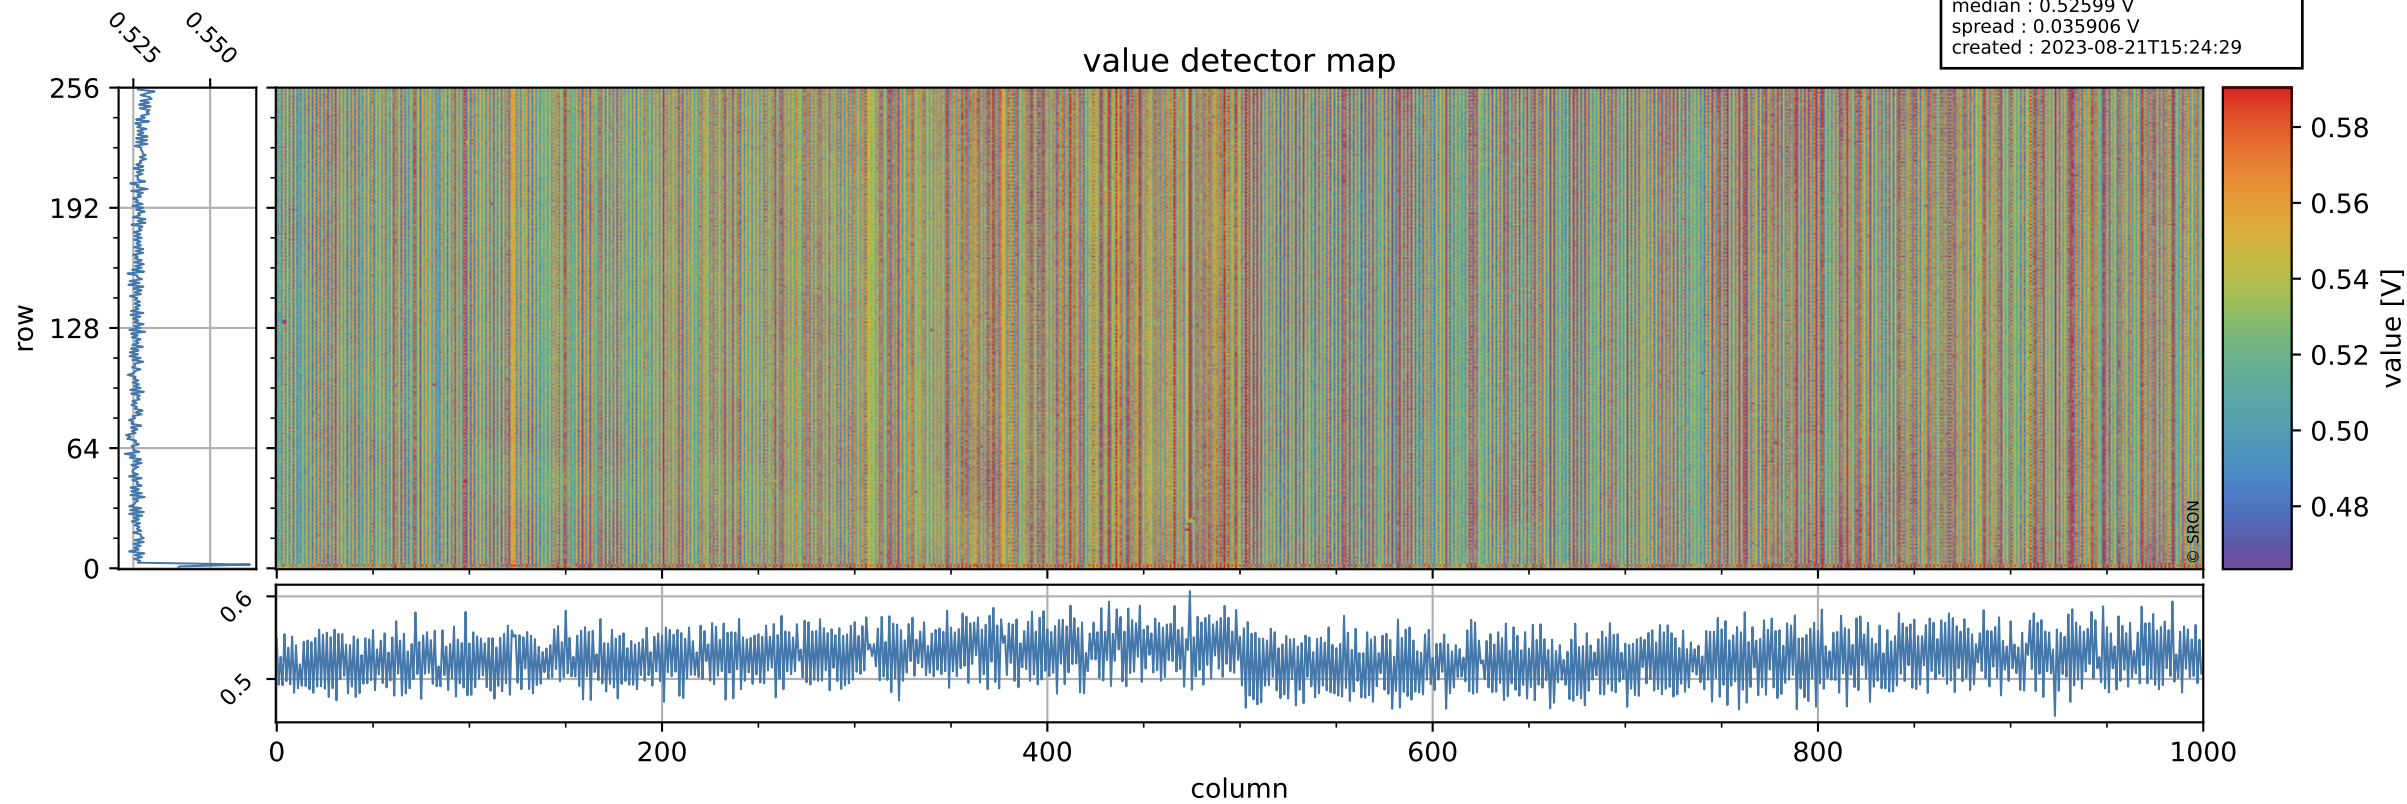

Tropomi SWIR offset (official)

orbits : 19 in [26257, 26302]
coverage : 2022-11-07 / 2022-11-10
median : 0.52599 V
spread : 0.035906 V
created : 2023-08-21T15:24:29

value detector map

Tropomi SWIR offset (official)

orbits : 19 in [26257, 26302]
coverage : 2022-11-07 / 2022-11-10
median : 28.201 μV
spread : 14.321 μV
created : 2023-08-21T15:24:29

Tropomi SWIR offset (official)

orbits : 19 in [26257, 26302]
coverage : 2022-11-07 / 2022-11-10
median : -0.018086 mV
spread : 0.41091 mV
created : 2023-08-21T15:24:30

value compared with SWIR offset CKD

Tropomi SWIR offset (official) ground-tracks of Sentinel-5P

orbits : 19 in [26257, 26302]
coverage : 2022-11-07 / 2022-11-10
created : 2023-08-21T15:24:30

Tropomi SWIR offset (official)

orbits : [2827, 26302]
coverage : 2018-04-30 / 2022-11-10
created : 2023-08-21T15:24:30

trend of detector median & temperatures