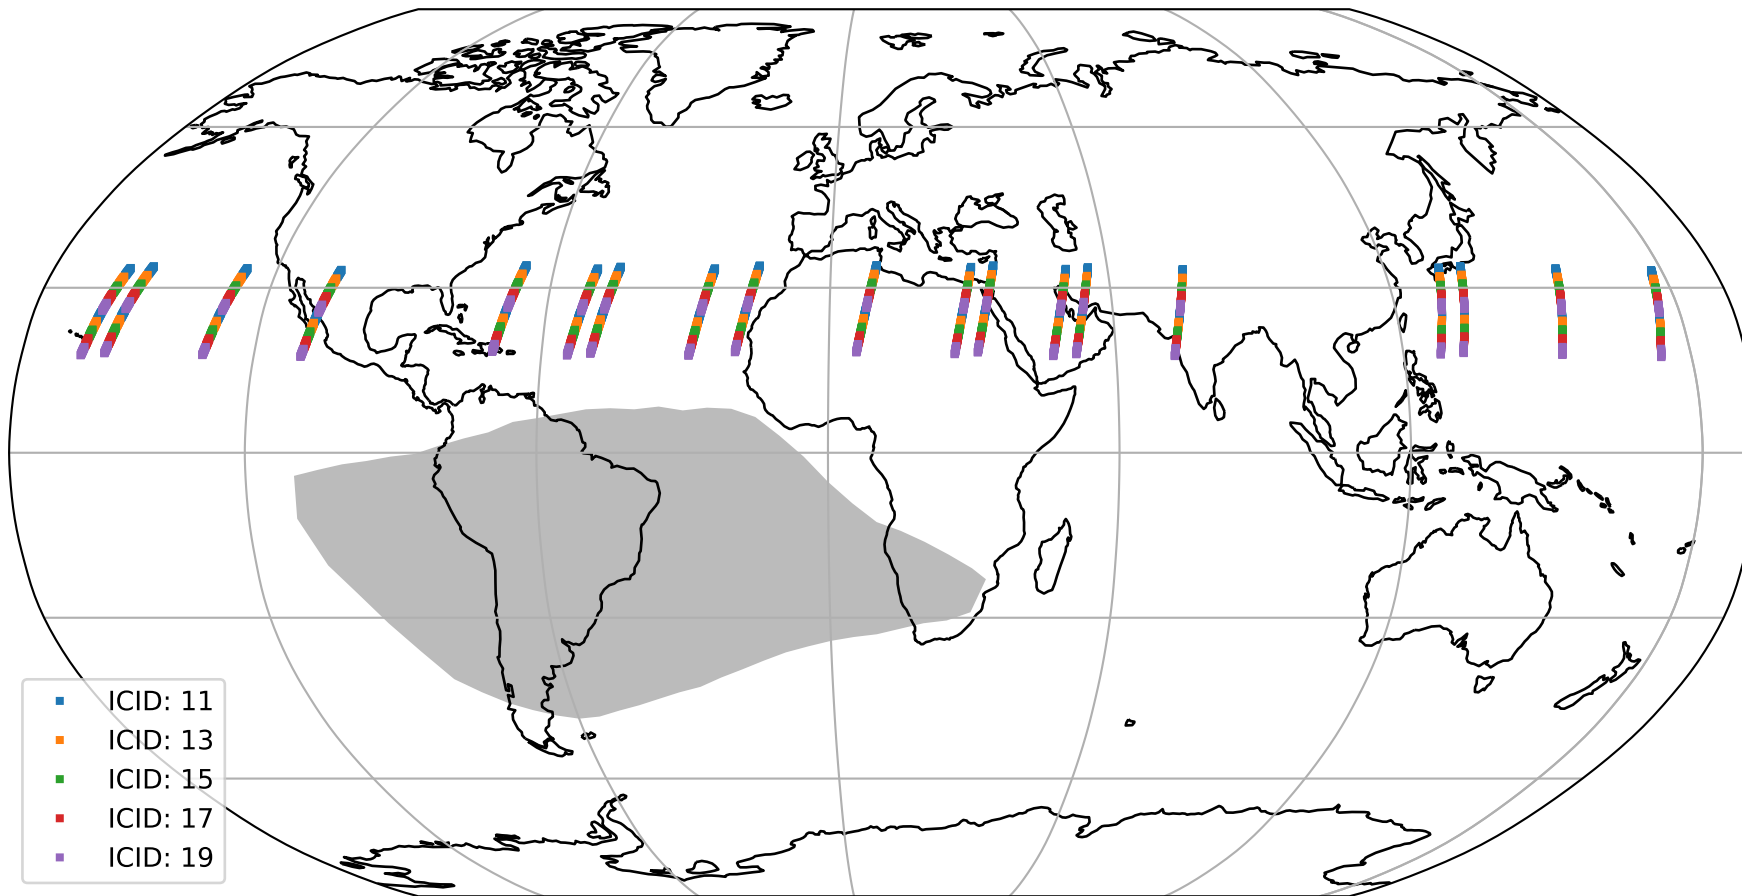

Tropomi SWIR offset (official)

orbits : 19 in [26257, 26302]
coverage : 2022-11-07 / 2022-11-10
median : 0.52599 V
spread : 0.035906 V
created : 2023-08-21T15:24:29

value detector map

Tropomi SWIR offset (official)

orbits : 19 in [26257, 26302]
coverage : 2022-11-07 / 2022-11-10
median : 28.201 μV
spread : 14.321 μV
created : 2023-08-21T15:24:29

Tropomi SWIR offset (official)

orbits : 19 in [26257, 26302]
coverage : 2022-11-07 / 2022-11-10
median : -0.018086 mV
spread : 0.41091 mV
created : 2023-08-21T15:24:30

value compared with SWIR offset CKD

Tropomi SWIR offset (official) ground-tracks of Sentinel-5P

orbits : 19 in [26257, 26302]
coverage : 2022-11-07 / 2022-11-10
created : 2023-08-21T15:24:30

Tropomi SWIR offset (official)

orbits : [2827, 26302]
coverage : 2018-04-30 / 2022-11-10
created : 2023-08-21T15:24:30

trend of detector median & temperatures