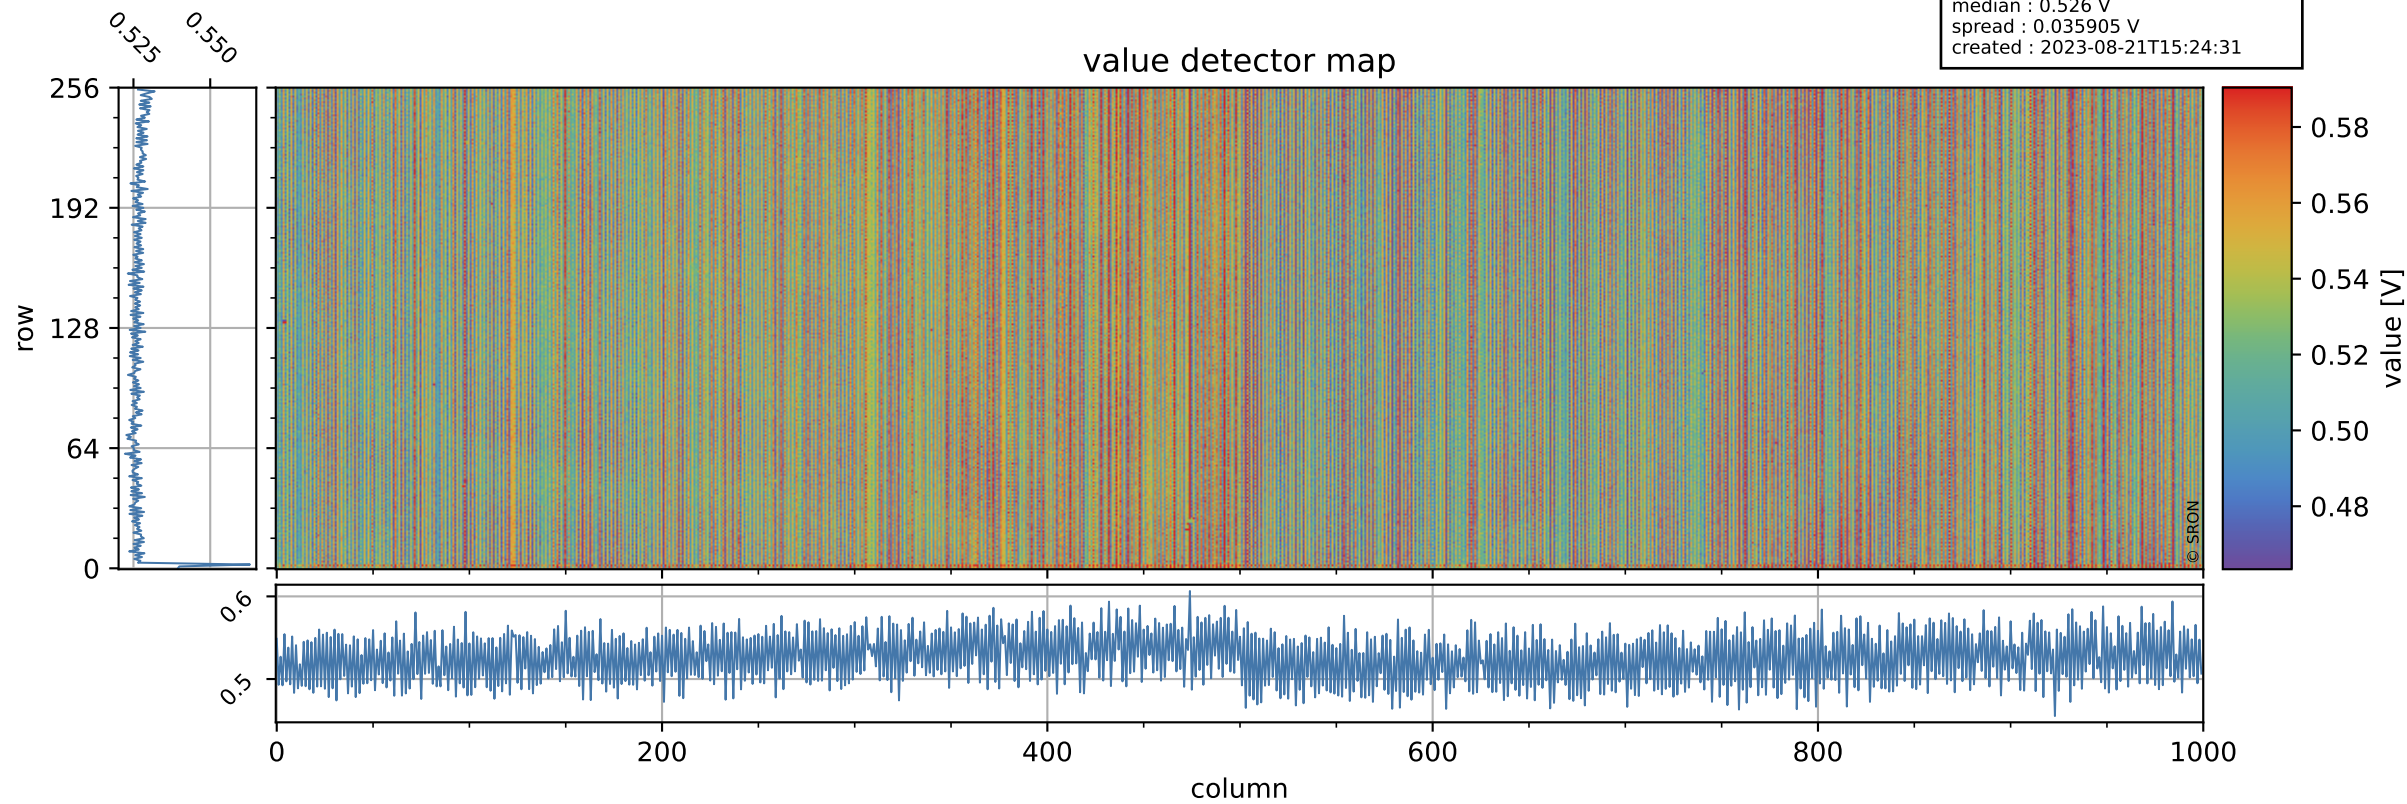

Tropomi SWIR offset (official)

orbits : 20 in [26272, 26317]
coverage : 2022-11-08 / 2022-11-11
median : 0.526 V
spread : 0.035905 V
created : 2023-08-21T15:24:31

value detector map

Tropomi SWIR offset (official)

orbits : 20 in [26272, 26317]
coverage : 2022-11-08 / 2022-11-11
median : 27.95 μV
spread : 14.302 μV
created : 2023-08-21T15:24:32

Tropomi SWIR offset (official)

orbits : 20 in [26272, 26317]
coverage : 2022-11-08 / 2022-11-11
median : -0.01573 mV
spread : 0.41041 mV
created : 2023-08-21T15:24:32

value compared with SWIR offset CKD

Tropomi SWIR offset (official) ground-tracks of Sentinel-5P

orbits : 20 in [26272, 26317]
coverage : 2022-11-08 / 2022-11-11
created : 2023-08-21T15:24:32

Tropomi SWIR offset (official)

orbits : [2827, 26317]
coverage : 2018-04-30 / 2022-11-11
created : 2023-08-21T15:24:33

trend of detector median & temperatures