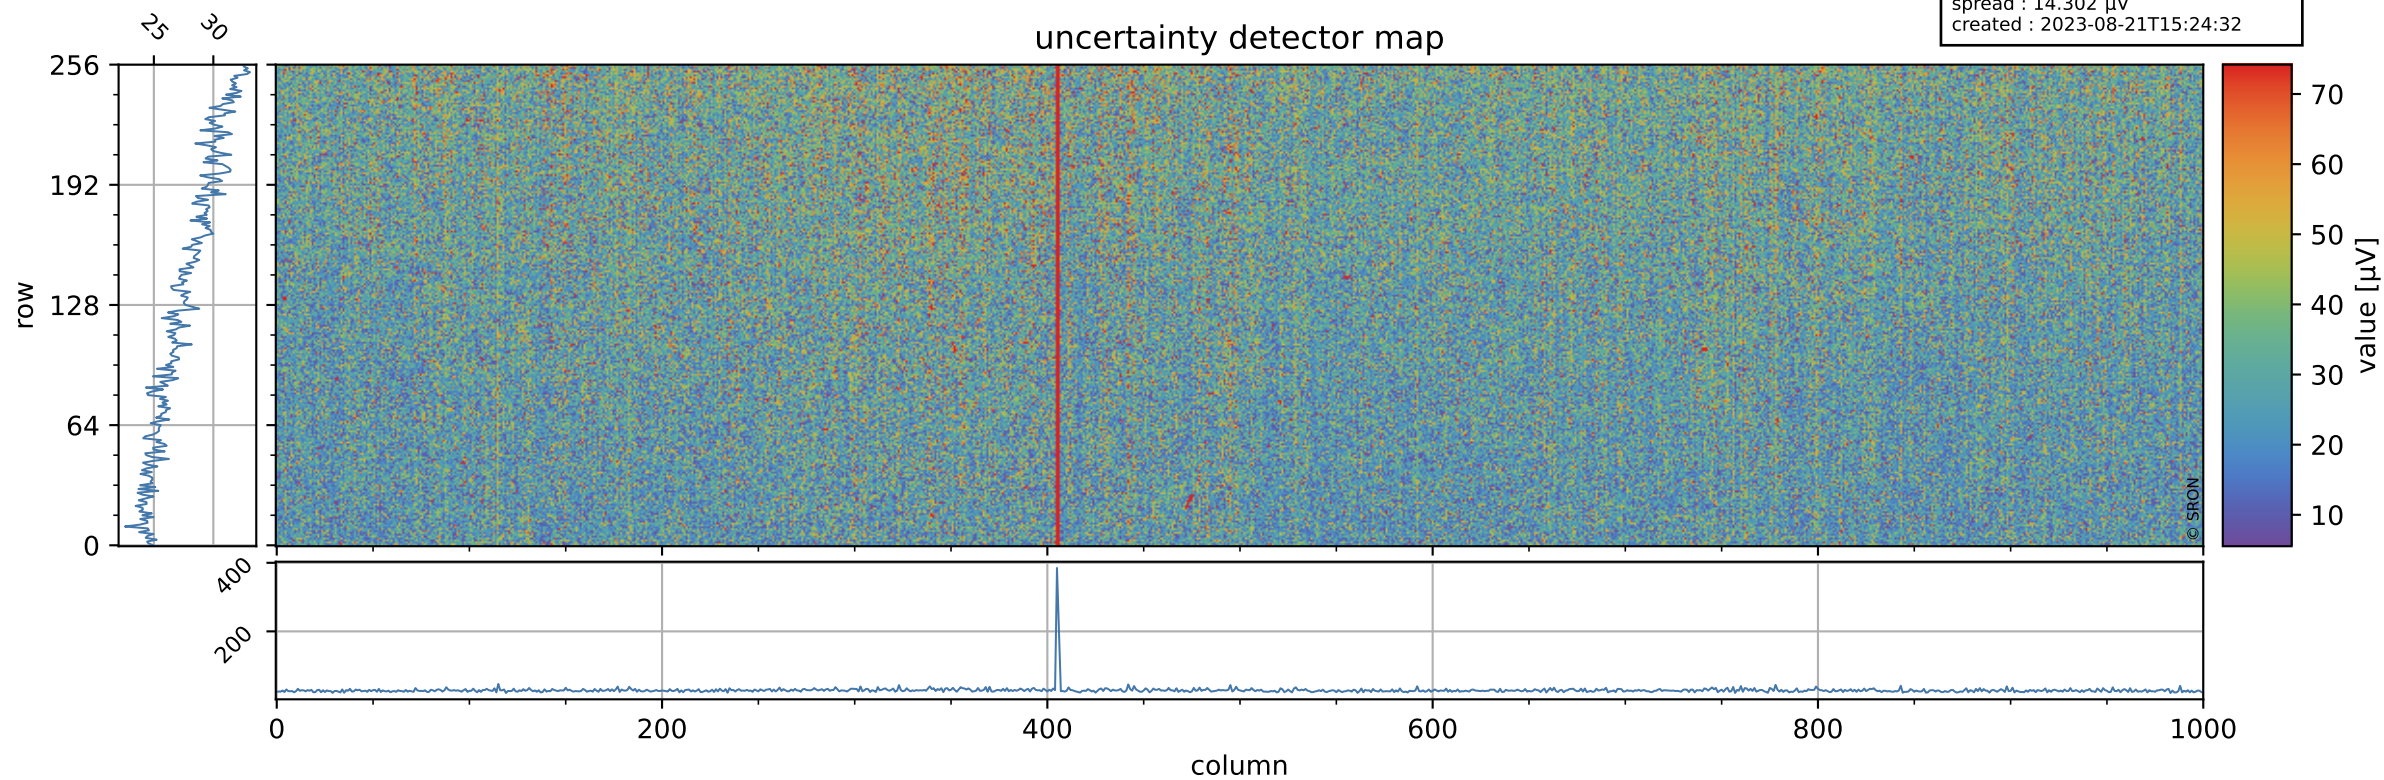

Tropomi SWIR offset (official)

orbits : 20 in [26272, 26317]
coverage : 2022-11-08 / 2022-11-11
median : 0.526 V
spread : 0.035905 V
created : 2023-08-21T15:24:31

value detector map

Tropomi SWIR offset (official)

orbits : 20 in [26272, 26317]
coverage : 2022-11-08 / 2022-11-11
median : 27.95 μV
spread : 14.302 μV
created : 2023-08-21T15:24:32

Tropomi SWIR offset (official)

orbits : 20 in [26272, 26317]
coverage : 2022-11-08 / 2022-11-11
median : -0.01573 mV
spread : 0.41041 mV
created : 2023-08-21T15:24:32

value compared with SWIR offset CKD

Tropomi SWIR offset (official) ground-tracks of Sentinel-5P

orbits : 20 in [26272, 26317]
coverage : 2022-11-08 / 2022-11-11
created : 2023-08-21T15:24:32

Tropomi SWIR offset (official)

orbits : [2827, 26317]
coverage : 2018-04-30 / 2022-11-11
created : 2023-08-21T15:24:33

trend of detector median & temperatures