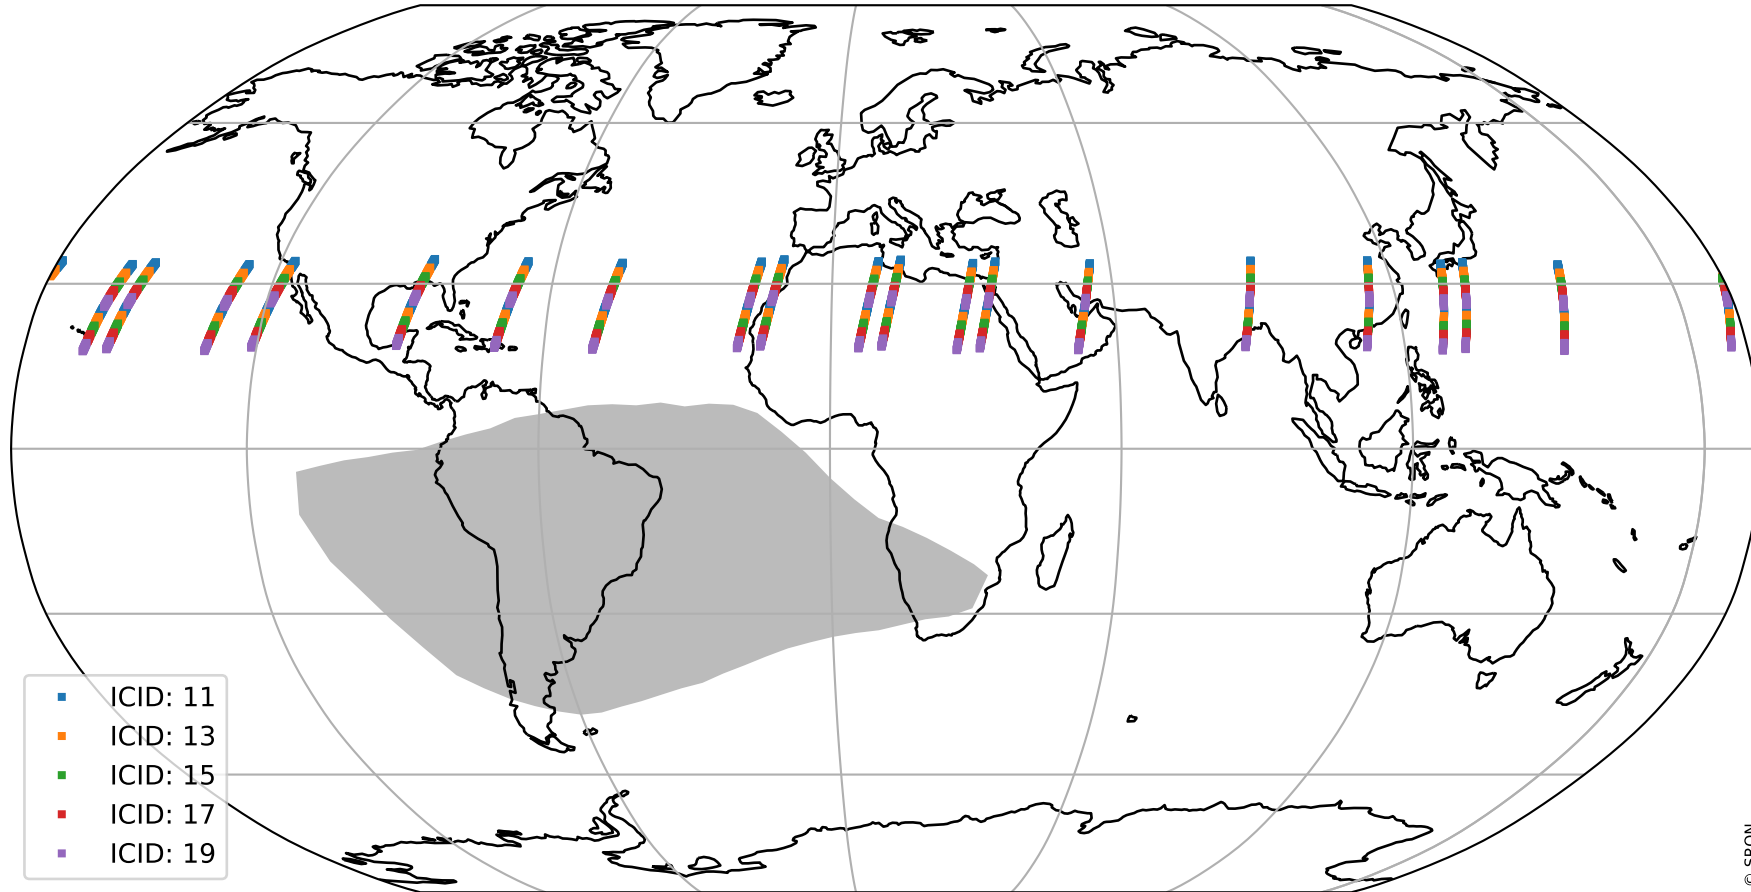

Tropomi SWIR offset (official)

orbits : 20 in [26272, 26317]
coverage : 2022-11-08 / 2022-11-11
median : 0.526 V
spread : 0.035905 V
created : 2023-08-21T15:24:31

value detector map

Tropomi SWIR offset (official)

orbits : 20 in [26272, 26317]
coverage : 2022-11-08 / 2022-11-11
median : 27.95 μV
spread : 14.302 μV
created : 2023-08-21T15:24:32

Tropomi SWIR offset (official)

orbits : 20 in [26272, 26317]
coverage : 2022-11-08 / 2022-11-11
median : -0.01573 mV
spread : 0.41041 mV
created : 2023-08-21T15:24:32

value compared with SWIR offset CKD

Tropomi SWIR offset (official) ground-tracks of Sentinel-5P

orbits : 20 in [26272, 26317]
coverage : 2022-11-08 / 2022-11-11
created : 2023-08-21T15:24:32

Tropomi SWIR offset (official)

orbits : [2827, 26317]
coverage : 2018-04-30 / 2022-11-11
created : 2023-08-21T15:24:33

trend of detector median & temperatures