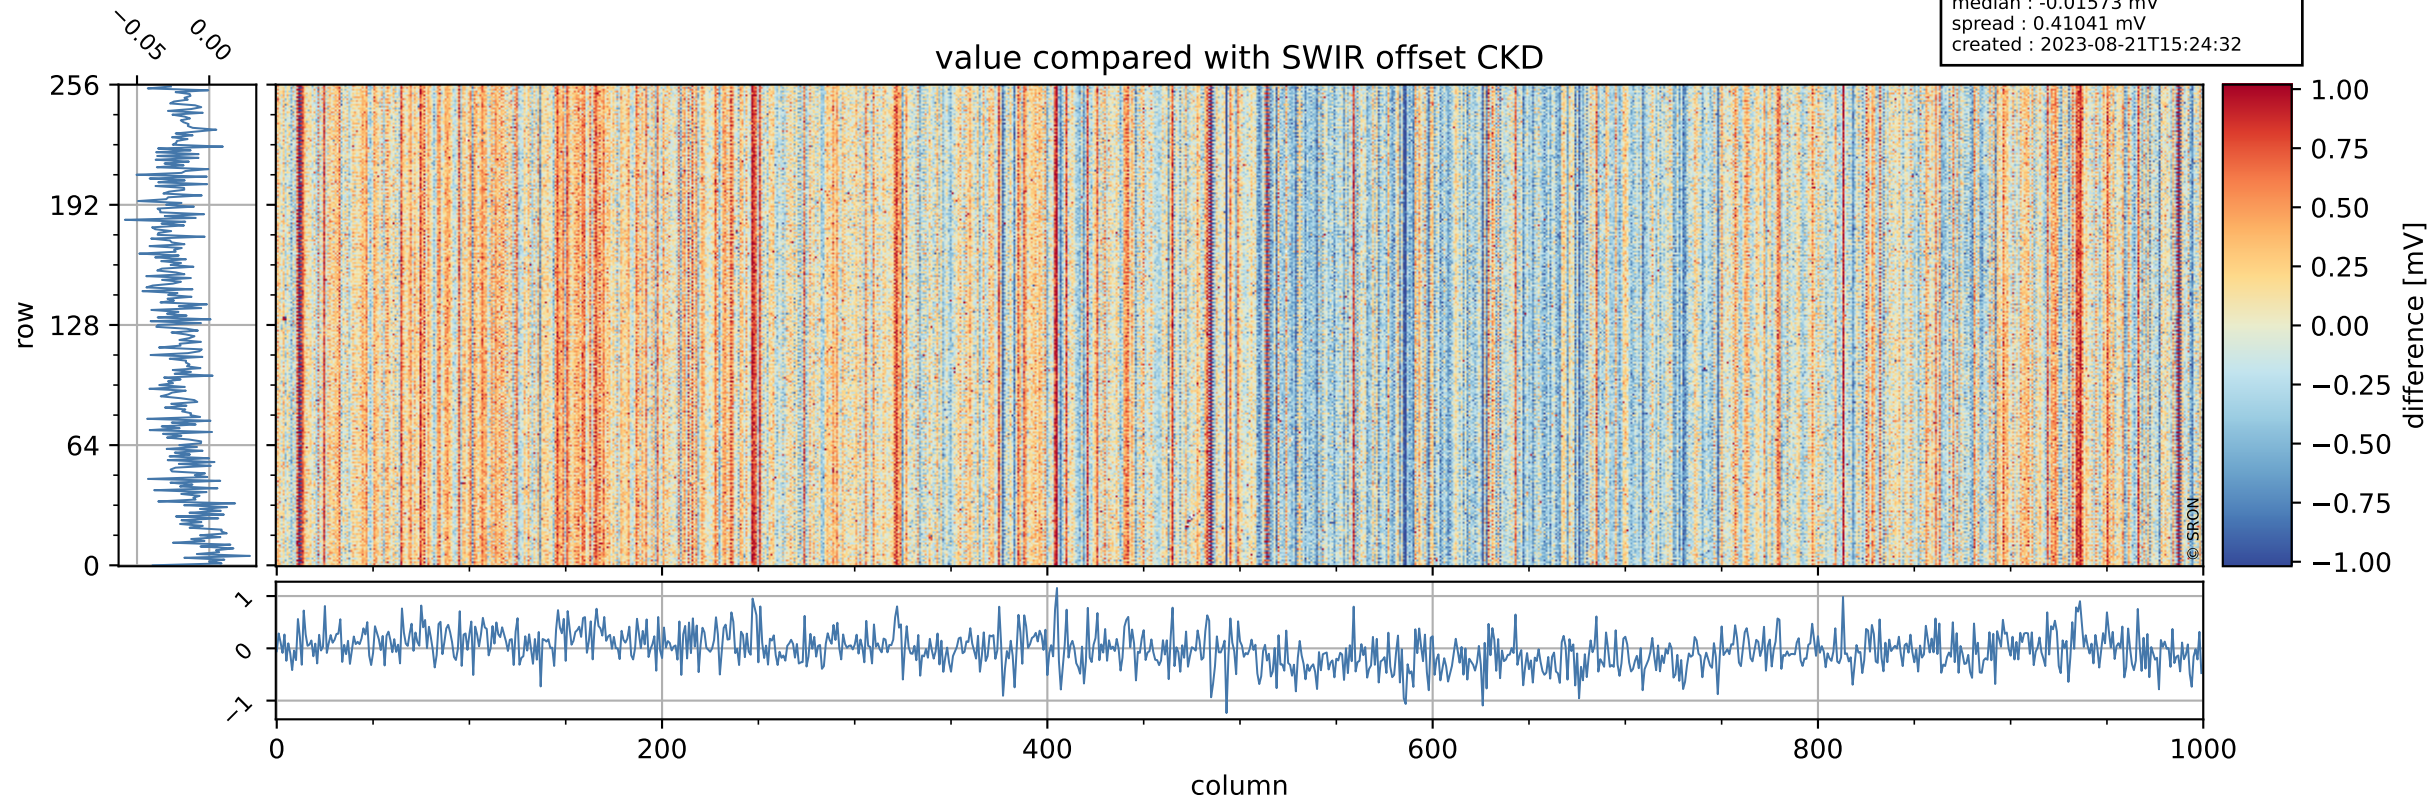

Tropomi SWIR offset (official)

orbits : 20 in [26272, 26317]
coverage : 2022-11-08 / 2022-11-11
median : 0.526 V
spread : 0.035905 V
created : 2023-08-21T15:24:31

value detector map

Tropomi SWIR offset (official)

orbits : 20 in [26272, 26317]
coverage : 2022-11-08 / 2022-11-11
median : 27.95 μV
spread : 14.302 μV
created : 2023-08-21T15:24:32

Tropomi SWIR offset (official)

orbits : 20 in [26272, 26317]
coverage : 2022-11-08 / 2022-11-11
median : -0.01573 mV
spread : 0.41041 mV
created : 2023-08-21T15:24:32

value compared with SWIR offset CKD

Tropomi SWIR offset (official) ground-tracks of Sentinel-5P

orbits : 20 in [26272, 26317]
coverage : 2022-11-08 / 2022-11-11
created : 2023-08-21T15:24:32

Tropomi SWIR offset (official)

orbits : [2827, 26317]
coverage : 2018-04-30 / 2022-11-11
created : 2023-08-21T15:24:33

trend of detector median & temperatures