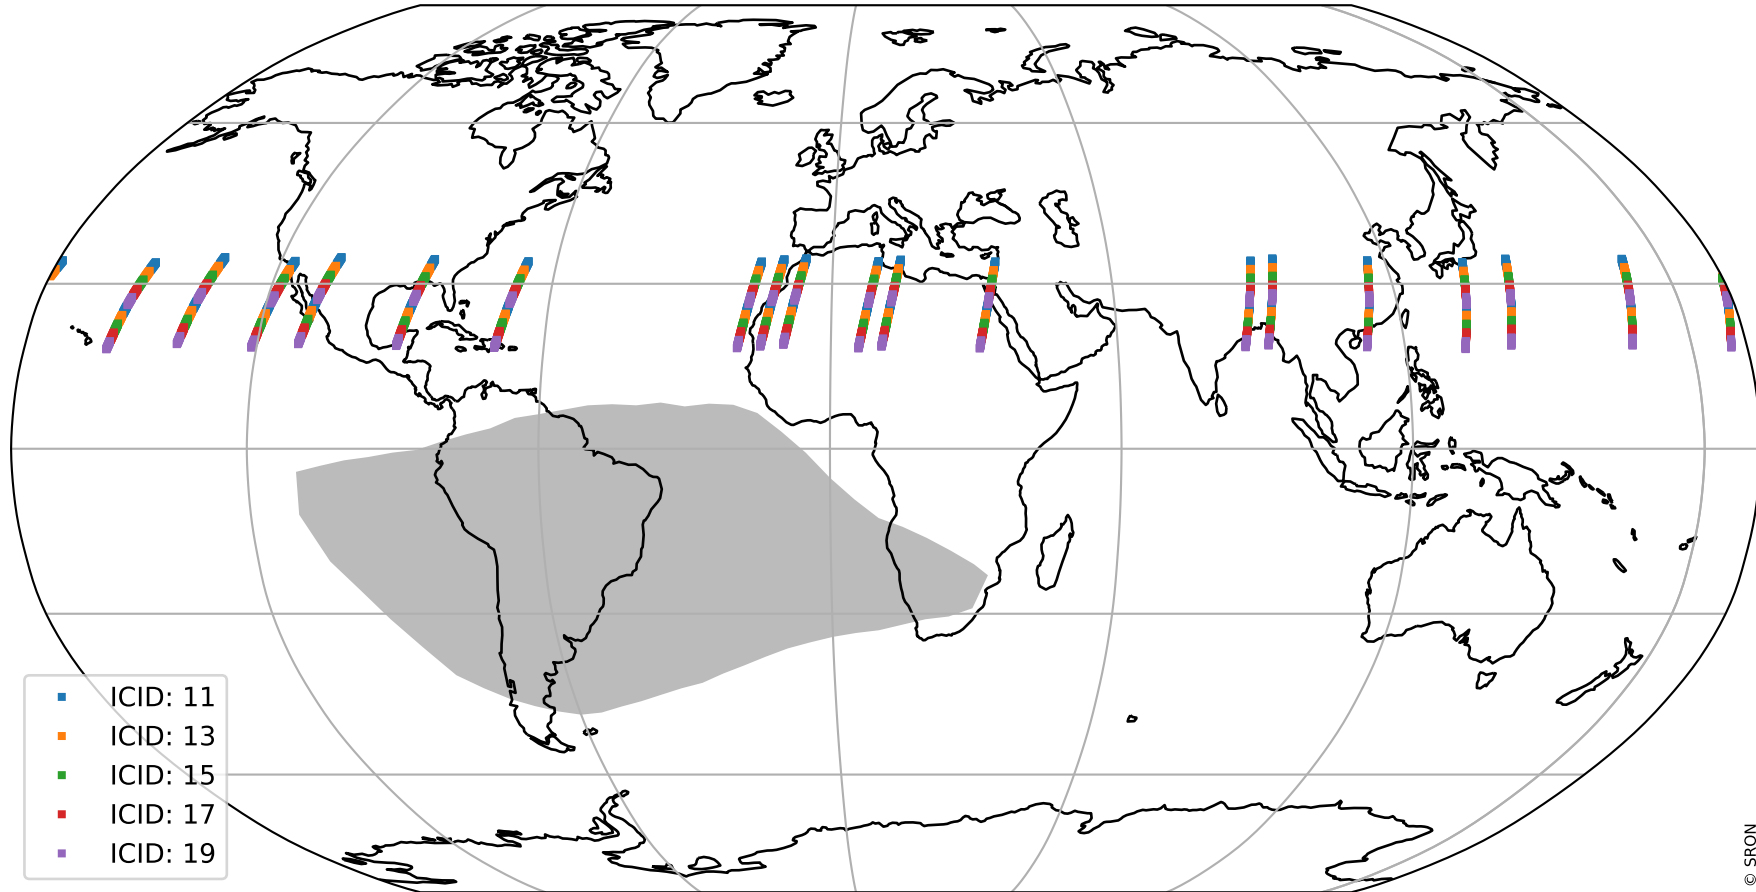

Tropomi SWIR offset (official)

orbits : 19 in [26287, 26332]
coverage : 2022-11-09 / 2022-11-12
median : 0.526 V
spread : 0.035904 V
created : 2023-08-21T15:24:34

value detector map

Tropomi SWIR offset (official)

orbits : 19 in [26287, 26332]
coverage : 2022-11-09 / 2022-11-12
median : 28.783 μV
spread : 14.625 μV
created : 2023-08-21T15:24:34

Tropomi SWIR offset (official)

orbits : 19 in [26287, 26332]
coverage : 2022-11-09 / 2022-11-12
median : -0.0094342 mV
spread : 0.40665 mV
created : 2023-08-21T15:24:34

value compared with SWIR offset CKD

Tropomi SWIR offset (official) ground-tracks of Sentinel-5P

orbits : 19 in [26287, 26332]
coverage : 2022-11-09 / 2022-11-12
created : 2023-08-21T15:24:35

Tropomi SWIR offset (official)

orbits : [2827, 26332]
coverage : 2018-04-30 / 2022-11-12
created : 2023-08-21T15:24:35

trend of detector median & temperatures