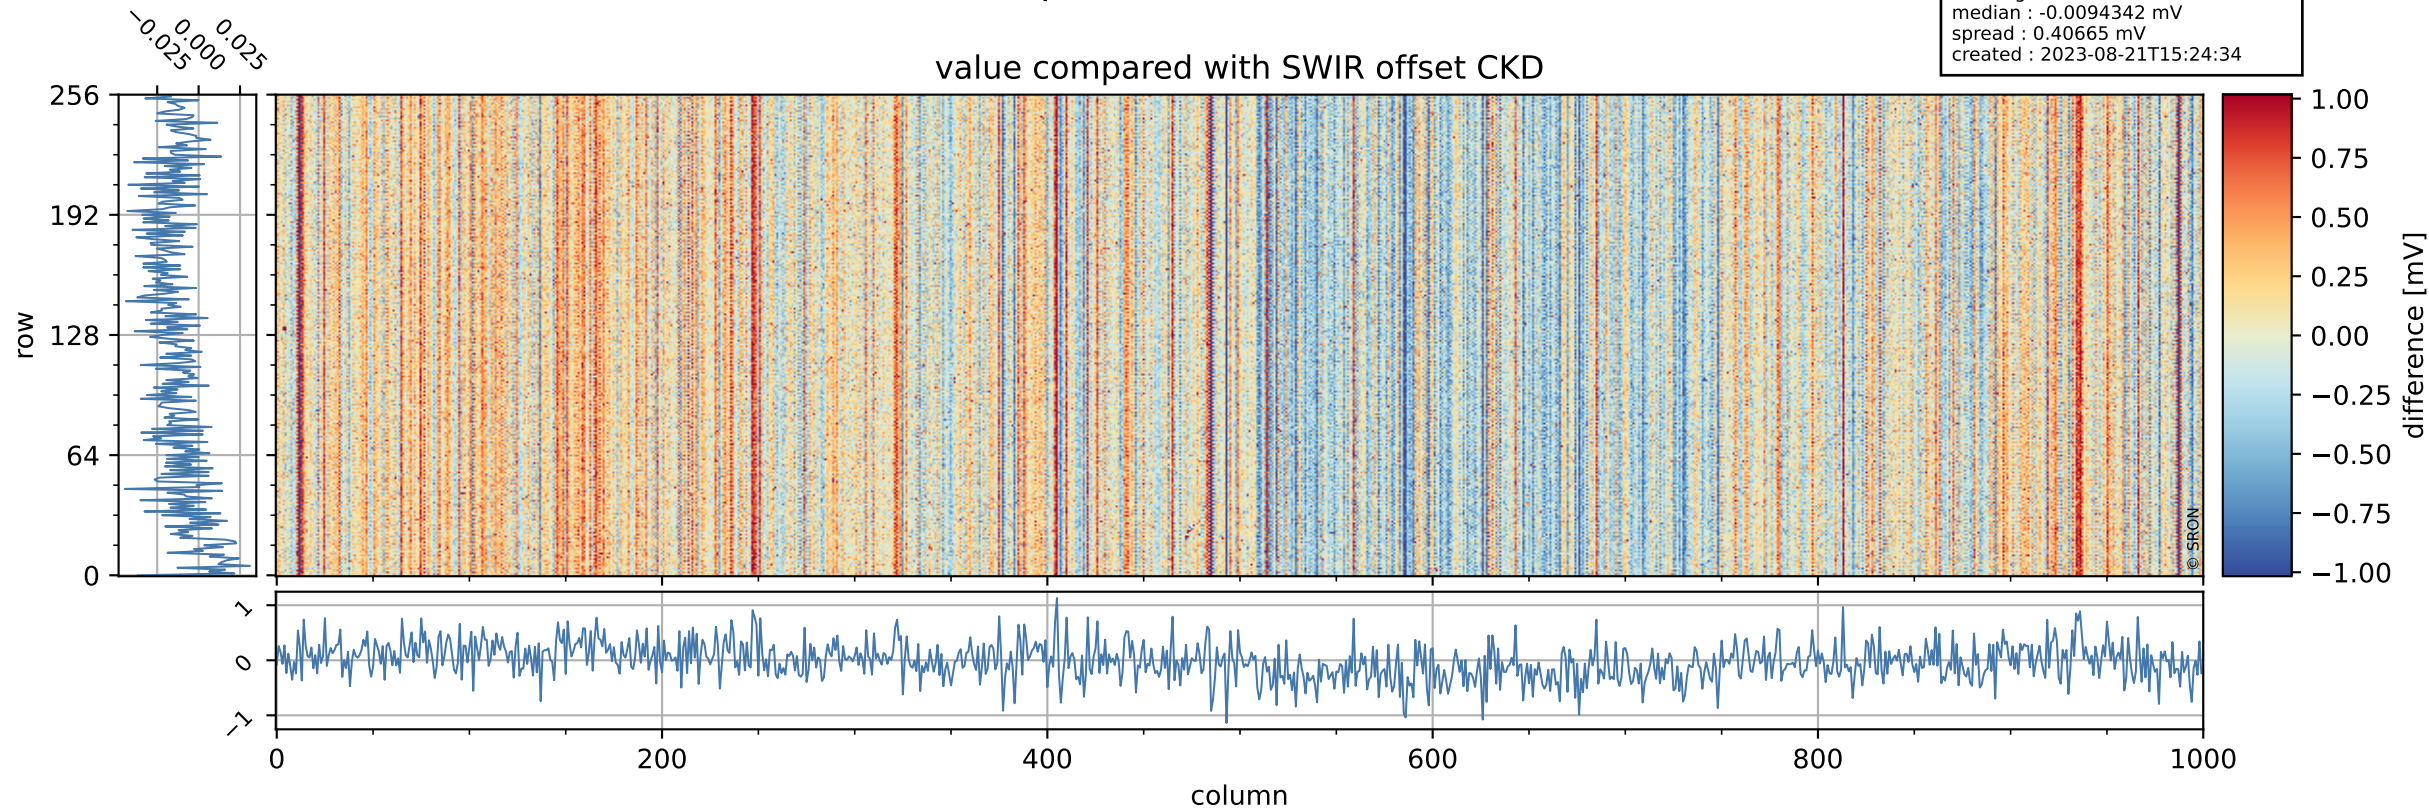

Tropomi SWIR offset (official)

orbits : 19 in [26287, 26332]
coverage : 2022-11-09 / 2022-11-12
median : 0.526 V
spread : 0.035904 V
created : 2023-08-21T15:24:34

value detector map

Tropomi SWIR offset (official)

orbits : 19 in [26287, 26332]
coverage : 2022-11-09 / 2022-11-12
median : 28.783 μV
spread : 14.625 μV
created : 2023-08-21T15:24:34

Tropomi SWIR offset (official)

orbits : 19 in [26287, 26332]
coverage : 2022-11-09 / 2022-11-12
median : -0.0094342 mV
spread : 0.40665 mV
created : 2023-08-21T15:24:34

value compared with SWIR offset CKD

Tropomi SWIR offset (official) ground-tracks of Sentinel-5P

orbits : 19 in [26287, 26332]
coverage : 2022-11-09 / 2022-11-12
created : 2023-08-21T15:24:35

Tropomi SWIR offset (official)

orbits : [2827, 26332]
coverage : 2018-04-30 / 2022-11-12
created : 2023-08-21T15:24:35

trend of detector median & temperatures