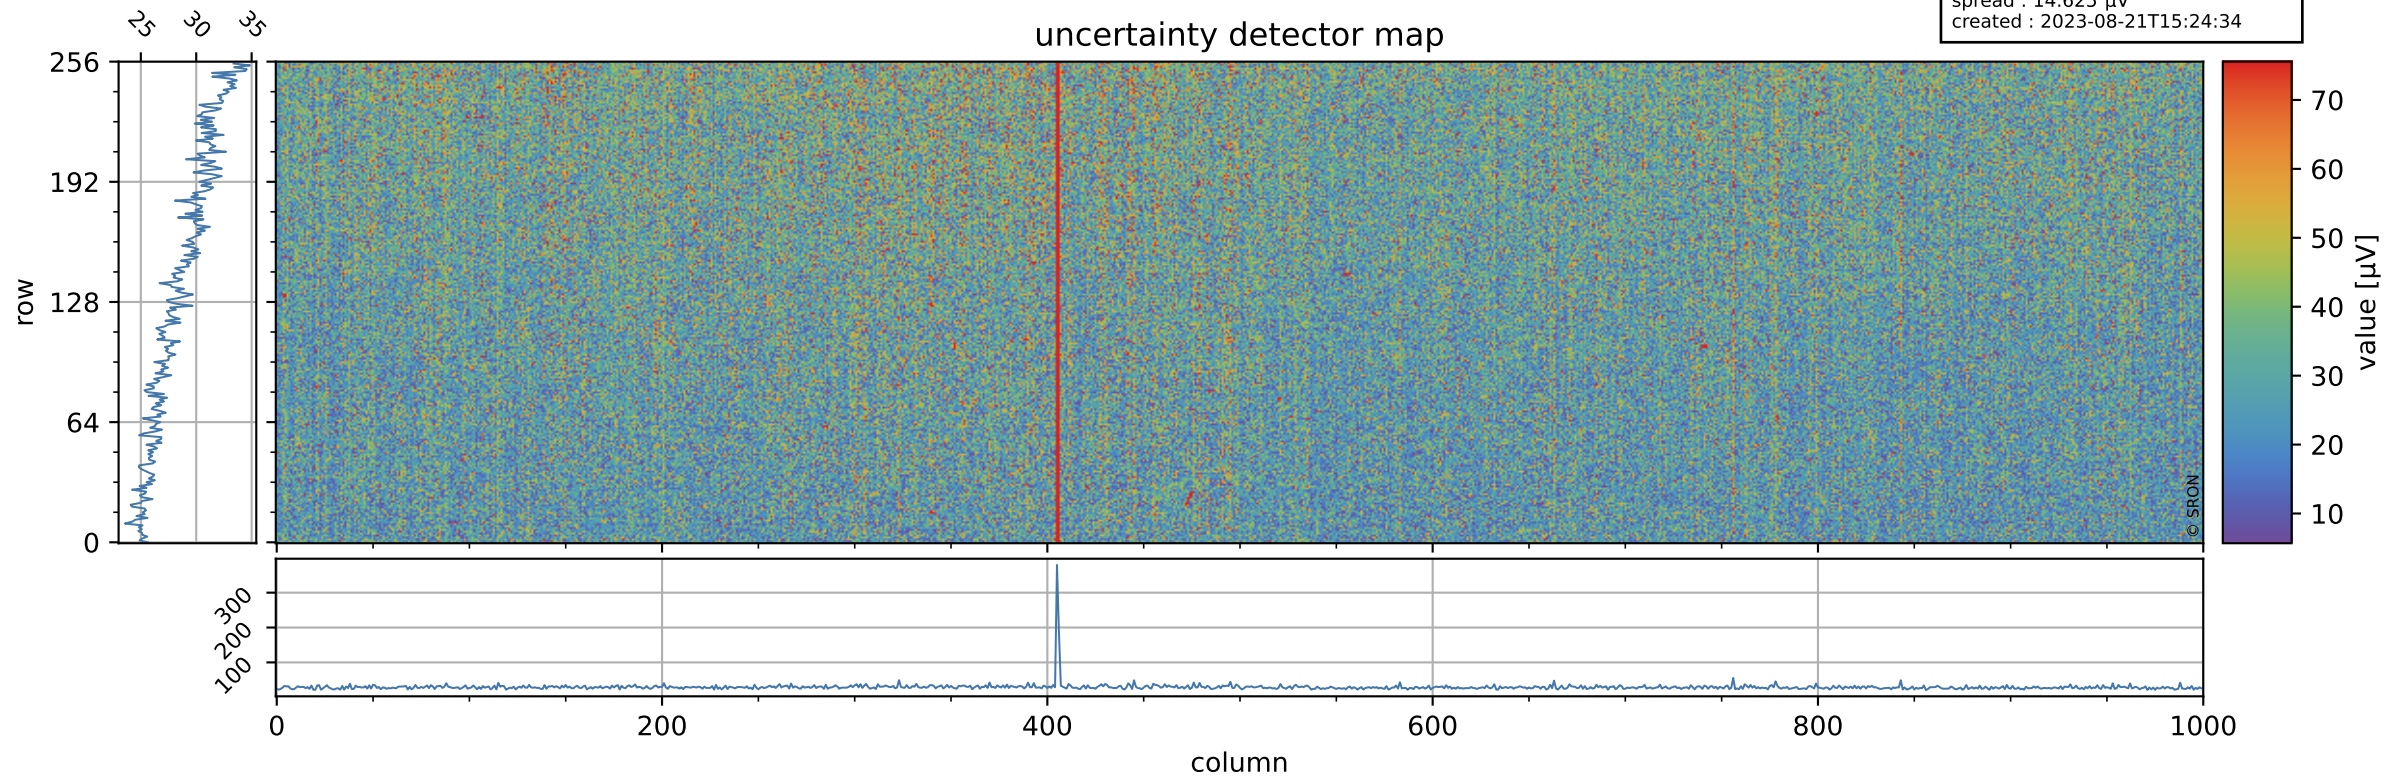

Tropomi SWIR offset (official)

orbits : 19 in [26287, 26332]
coverage : 2022-11-09 / 2022-11-12
median : 0.526 V
spread : 0.035904 V
created : 2023-08-21T15:24:34

value detector map

Tropomi SWIR offset (official)

orbits : 19 in [26287, 26332]
coverage : 2022-11-09 / 2022-11-12
median : 28.783 μV
spread : 14.625 μV
created : 2023-08-21T15:24:34

Tropomi SWIR offset (official)

orbits : 19 in [26287, 26332]
coverage : 2022-11-09 / 2022-11-12
median : -0.0094342 mV
spread : 0.40665 mV
created : 2023-08-21T15:24:34

value compared with SWIR offset CKD

Tropomi SWIR offset (official) ground-tracks of Sentinel-5P

orbits : 19 in [26287, 26332]
coverage : 2022-11-09 / 2022-11-12
created : 2023-08-21T15:24:35

Tropomi SWIR offset (official)

orbits : [2827, 26332]
coverage : 2018-04-30 / 2022-11-12
created : 2023-08-21T15:24:35

trend of detector median & temperatures