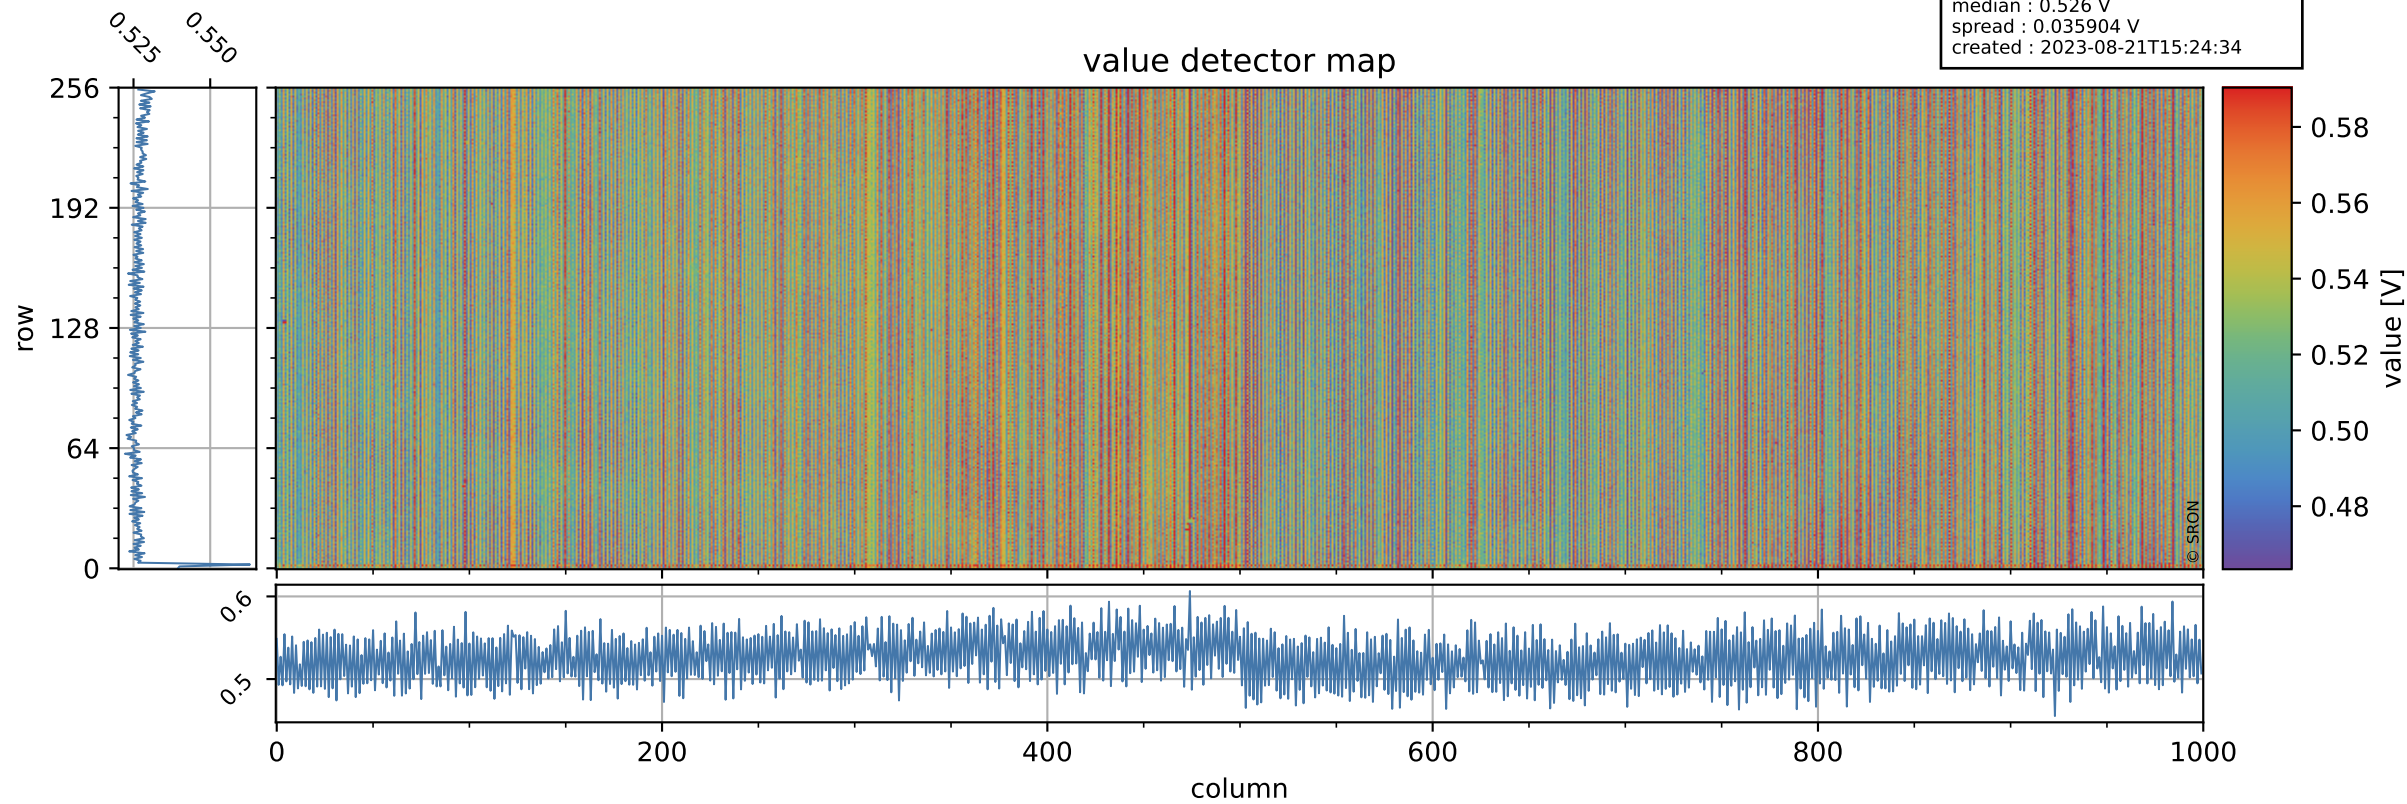

Tropomi SWIR offset (official)

orbits : 19 in [26287, 26332]
coverage : 2022-11-09 / 2022-11-12
median : 0.526 V
spread : 0.035904 V
created : 2023-08-21T15:24:34

value detector map

Tropomi SWIR offset (official)

orbits : 19 in [26287, 26332]
coverage : 2022-11-09 / 2022-11-12
median : 28.783 μV
spread : 14.625 μV
created : 2023-08-21T15:24:34

Tropomi SWIR offset (official)

orbits : 19 in [26287, 26332]
coverage : 2022-11-09 / 2022-11-12
median : -0.0094342 mV
spread : 0.40665 mV
created : 2023-08-21T15:24:34

value compared with SWIR offset CKD

Tropomi SWIR offset (official) ground-tracks of Sentinel-5P

orbits : 19 in [26287, 26332]
coverage : 2022-11-09 / 2022-11-12
created : 2023-08-21T15:24:35

Tropomi SWIR offset (official)

orbits : [2827, 26332]
coverage : 2018-04-30 / 2022-11-12
created : 2023-08-21T15:24:35

trend of detector median & temperatures