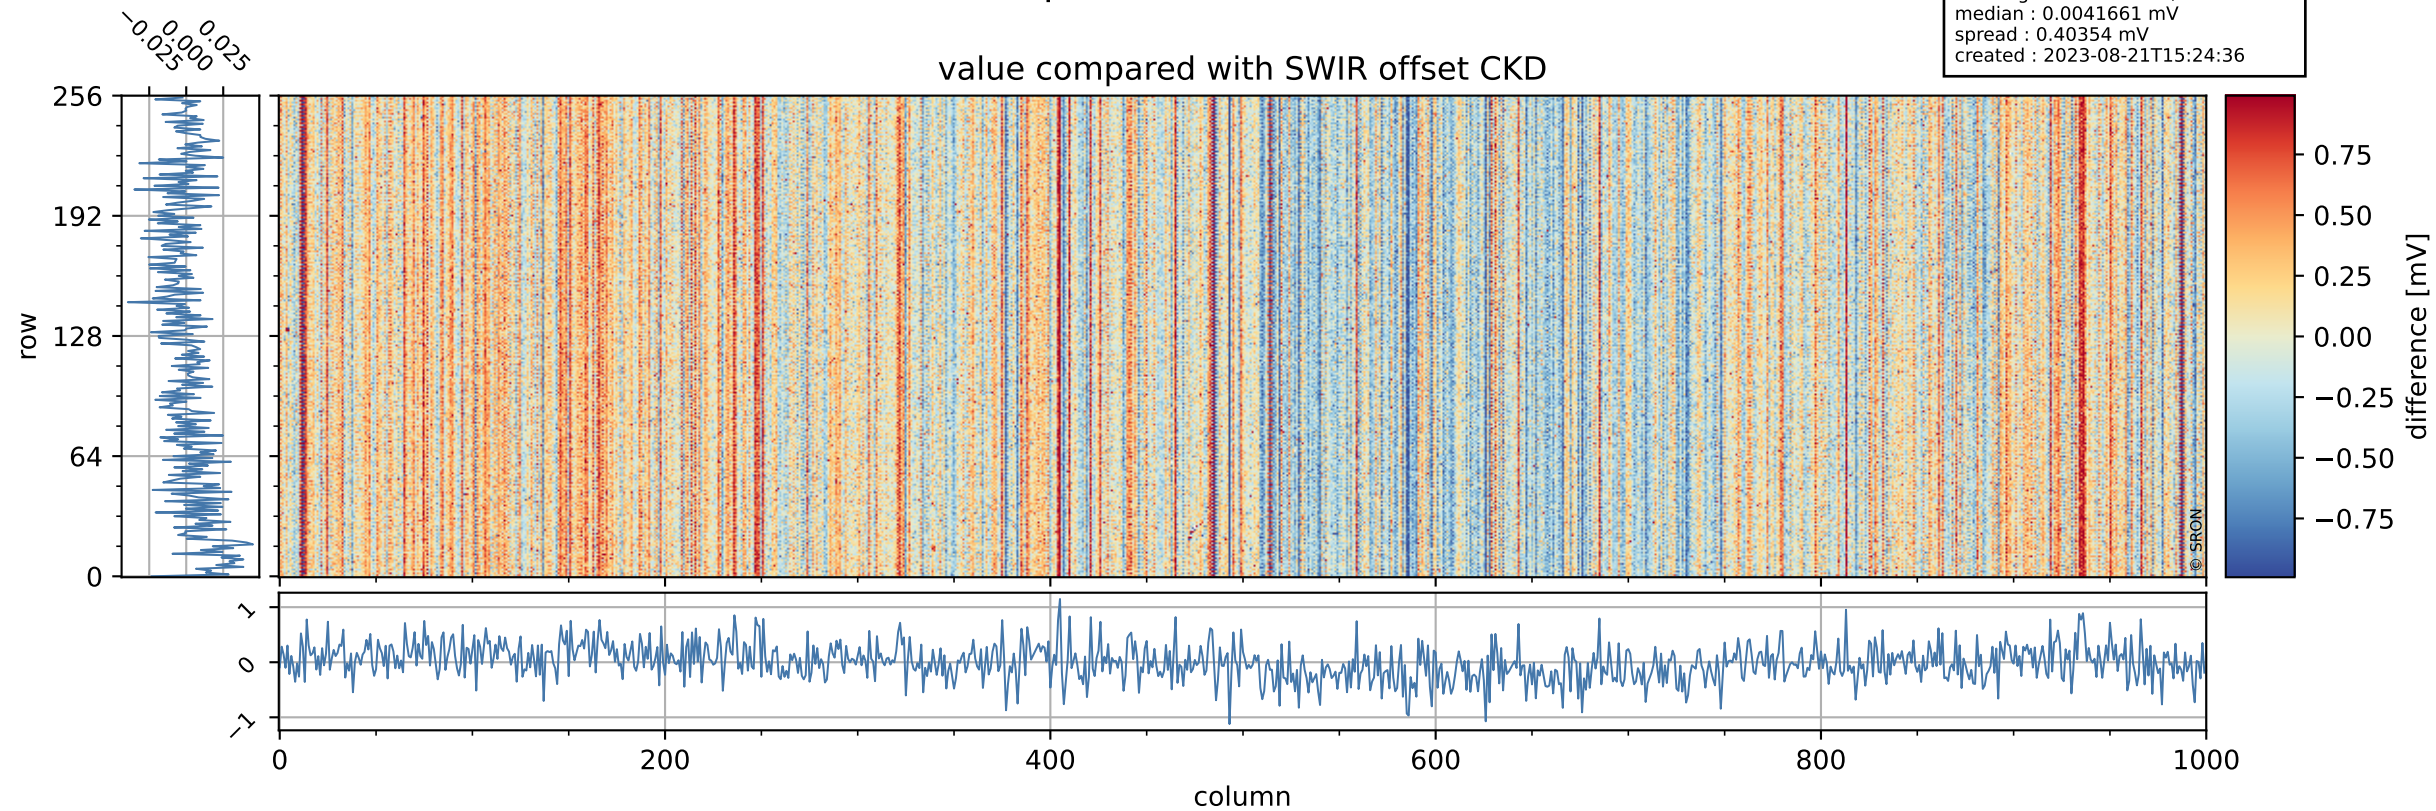

Tropomi SWIR offset (official)

orbits : 20 in [26302, 26347]
coverage : 2022-11-10 / 2022-11-13
median : 0.52602 V
spread : 0.035903 V
created : 2023-08-21T15:24:36

value detector map

Tropomi SWIR offset (official)

orbits : 20 in [26302, 26347]
coverage : 2022-11-10 / 2022-11-13
median : 28.732 μV
spread : 14.616 μV
created : 2023-08-21T15:24:36

Tropomi SWIR offset (official)

orbits : 20 in [26302, 26347]
coverage : 2022-11-10 / 2022-11-13
median : 0.0041661 mV
spread : 0.40354 mV
created : 2023-08-21T15:24:36

value compared with SWIR offset CKD

Tropomi SWIR offset (official) ground-tracks of Sentinel-5P

orbits : 20 in [26302, 26347]
coverage : 2022-11-10 / 2022-11-13
created : 2023-08-21T15:24:37

Tropomi SWIR offset (official)

orbits : [2827, 26347]
coverage : 2018-04-30 / 2022-11-13
created : 2023-08-21T15:24:37

trend of detector median & temperatures