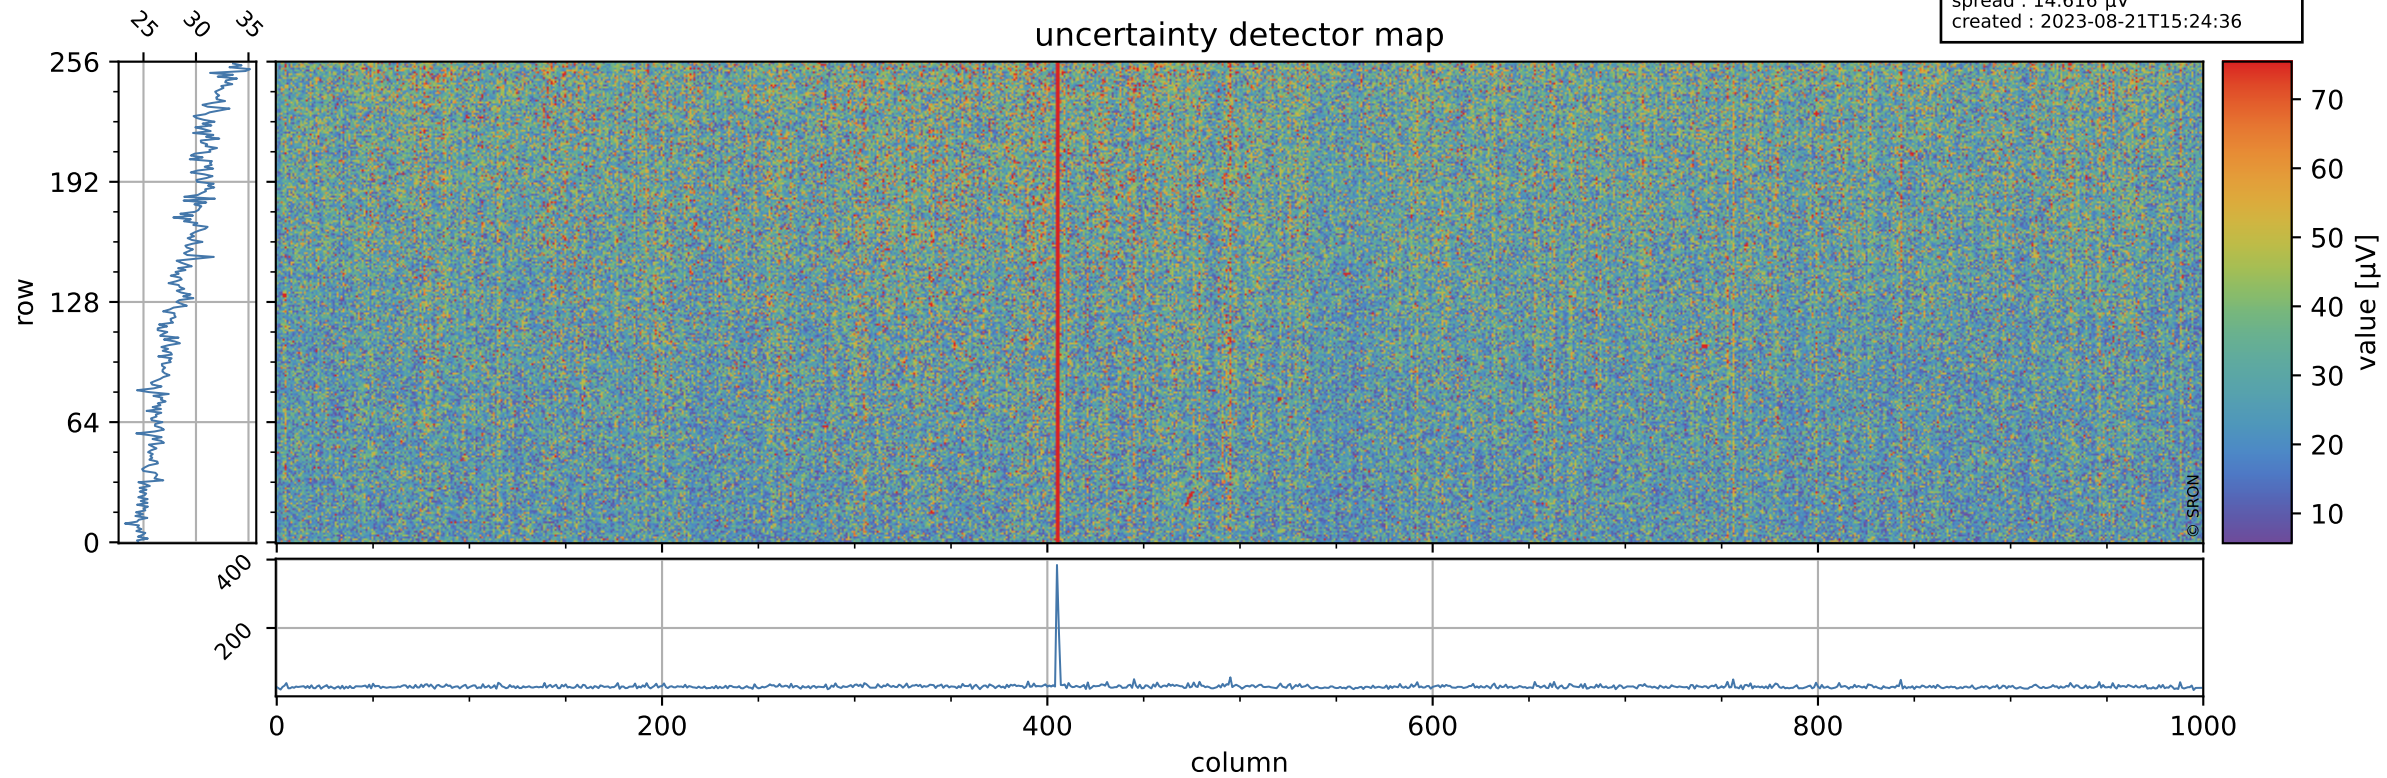

Tropomi SWIR offset (official)

orbits : 20 in [26302, 26347]
coverage : 2022-11-10 / 2022-11-13
median : 0.52602 V
spread : 0.035903 V
created : 2023-08-21T15:24:36

value detector map

Tropomi SWIR offset (official)

orbits : 20 in [26302, 26347]
coverage : 2022-11-10 / 2022-11-13
median : 28.732 μV
spread : 14.616 μV
created : 2023-08-21T15:24:36

Tropomi SWIR offset (official)

orbits : 20 in [26302, 26347]
coverage : 2022-11-10 / 2022-11-13
median : 0.0041661 mV
spread : 0.40354 mV
created : 2023-08-21T15:24:36

value compared with SWIR offset CKD

Tropomi SWIR offset (official) ground-tracks of Sentinel-5P

orbits : 20 in [26302, 26347]
coverage : 2022-11-10 / 2022-11-13
created : 2023-08-21T15:24:37

Tropomi SWIR offset (official)

orbits : [2827, 26347]
coverage : 2018-04-30 / 2022-11-13
created : 2023-08-21T15:24:37

trend of detector median & temperatures