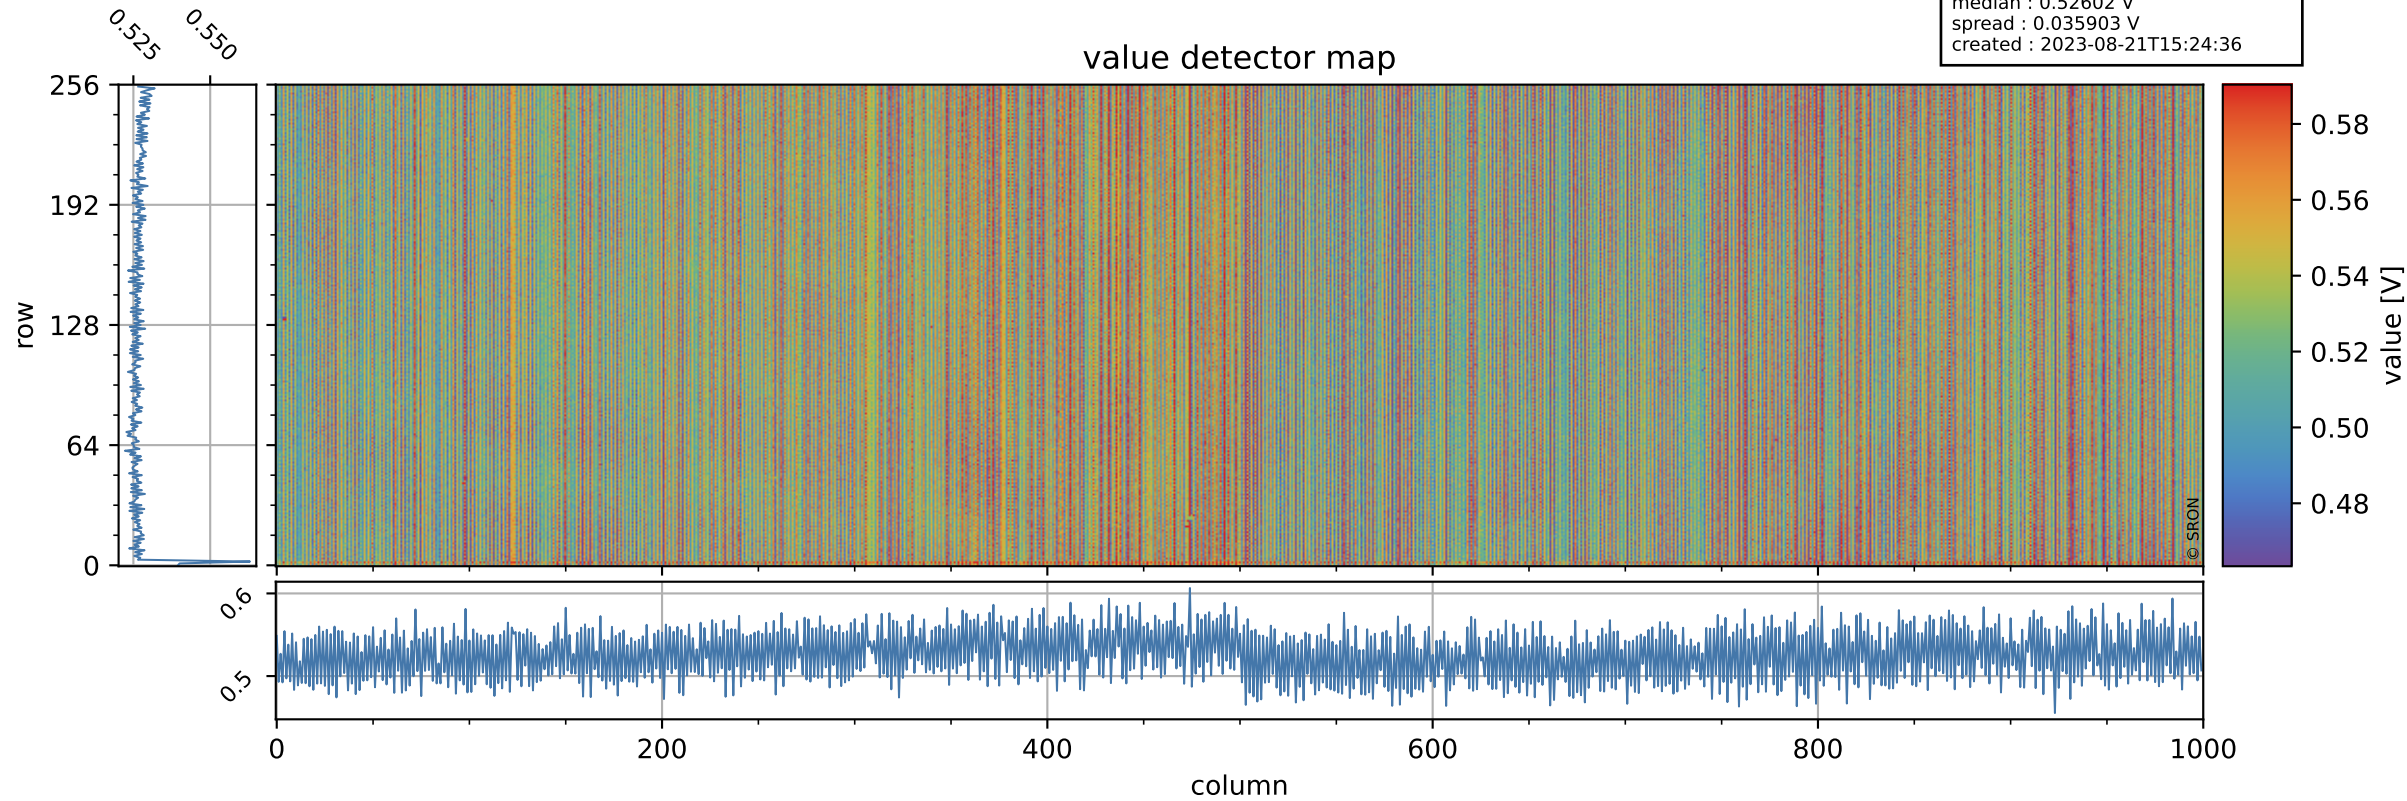

Tropomi SWIR offset (official)

orbits : 20 in [26302, 26347]
coverage : 2022-11-10 / 2022-11-13
median : 0.52602 V
spread : 0.035903 V
created : 2023-08-21T15:24:36

value detector map

Tropomi SWIR offset (official)

orbits : 20 in [26302, 26347]
coverage : 2022-11-10 / 2022-11-13
median : 28.732 μV
spread : 14.616 μV
created : 2023-08-21T15:24:36

Tropomi SWIR offset (official)

orbits : 20 in [26302, 26347]
coverage : 2022-11-10 / 2022-11-13
median : 0.0041661 mV
spread : 0.40354 mV
created : 2023-08-21T15:24:36

value compared with SWIR offset CKD

Tropomi SWIR offset (official) ground-tracks of Sentinel-5P

orbits : 20 in [26302, 26347]
coverage : 2022-11-10 / 2022-11-13
created : 2023-08-21T15:24:37

Tropomi SWIR offset (official)

orbits : [2827, 26347]
coverage : 2018-04-30 / 2022-11-13
created : 2023-08-21T15:24:37

trend of detector median & temperatures