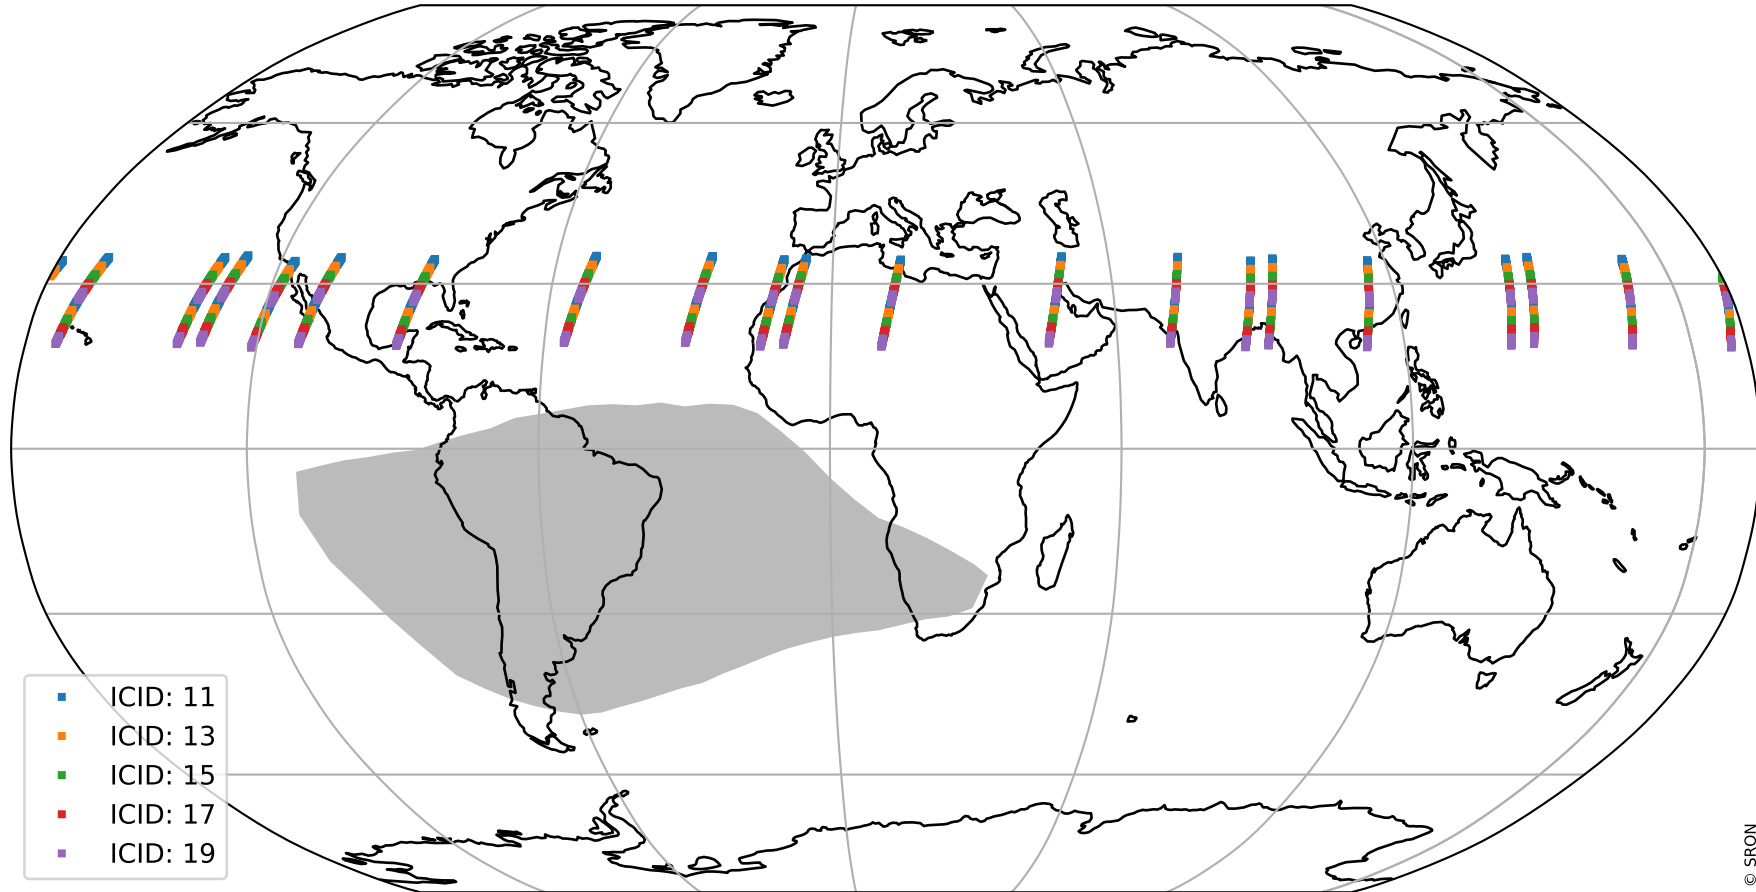

Tropomi SWIR offset (official)

orbits : 20 in [26302, 26347]
coverage : 2022-11-10 / 2022-11-13
median : 0.52602 V
spread : 0.035903 V
created : 2023-08-21T15:24:36

value detector map

Tropomi SWIR offset (official)

orbits : 20 in [26302, 26347]
coverage : 2022-11-10 / 2022-11-13
median : 28.732 μV
spread : 14.616 μV
created : 2023-08-21T15:24:36

Tropomi SWIR offset (official)

orbits : 20 in [26302, 26347]
coverage : 2022-11-10 / 2022-11-13
median : 0.0041661 mV
spread : 0.40354 mV
created : 2023-08-21T15:24:36

value compared with SWIR offset CKD

Tropomi SWIR offset (official) ground-tracks of Sentinel-5P

orbits : 20 in [26302, 26347]
coverage : 2022-11-10 / 2022-11-13
created : 2023-08-21T15:24:37

Tropomi SWIR offset (official)

orbits : [2827, 26347]
coverage : 2018-04-30 / 2022-11-13
created : 2023-08-21T15:24:37

trend of detector median & temperatures