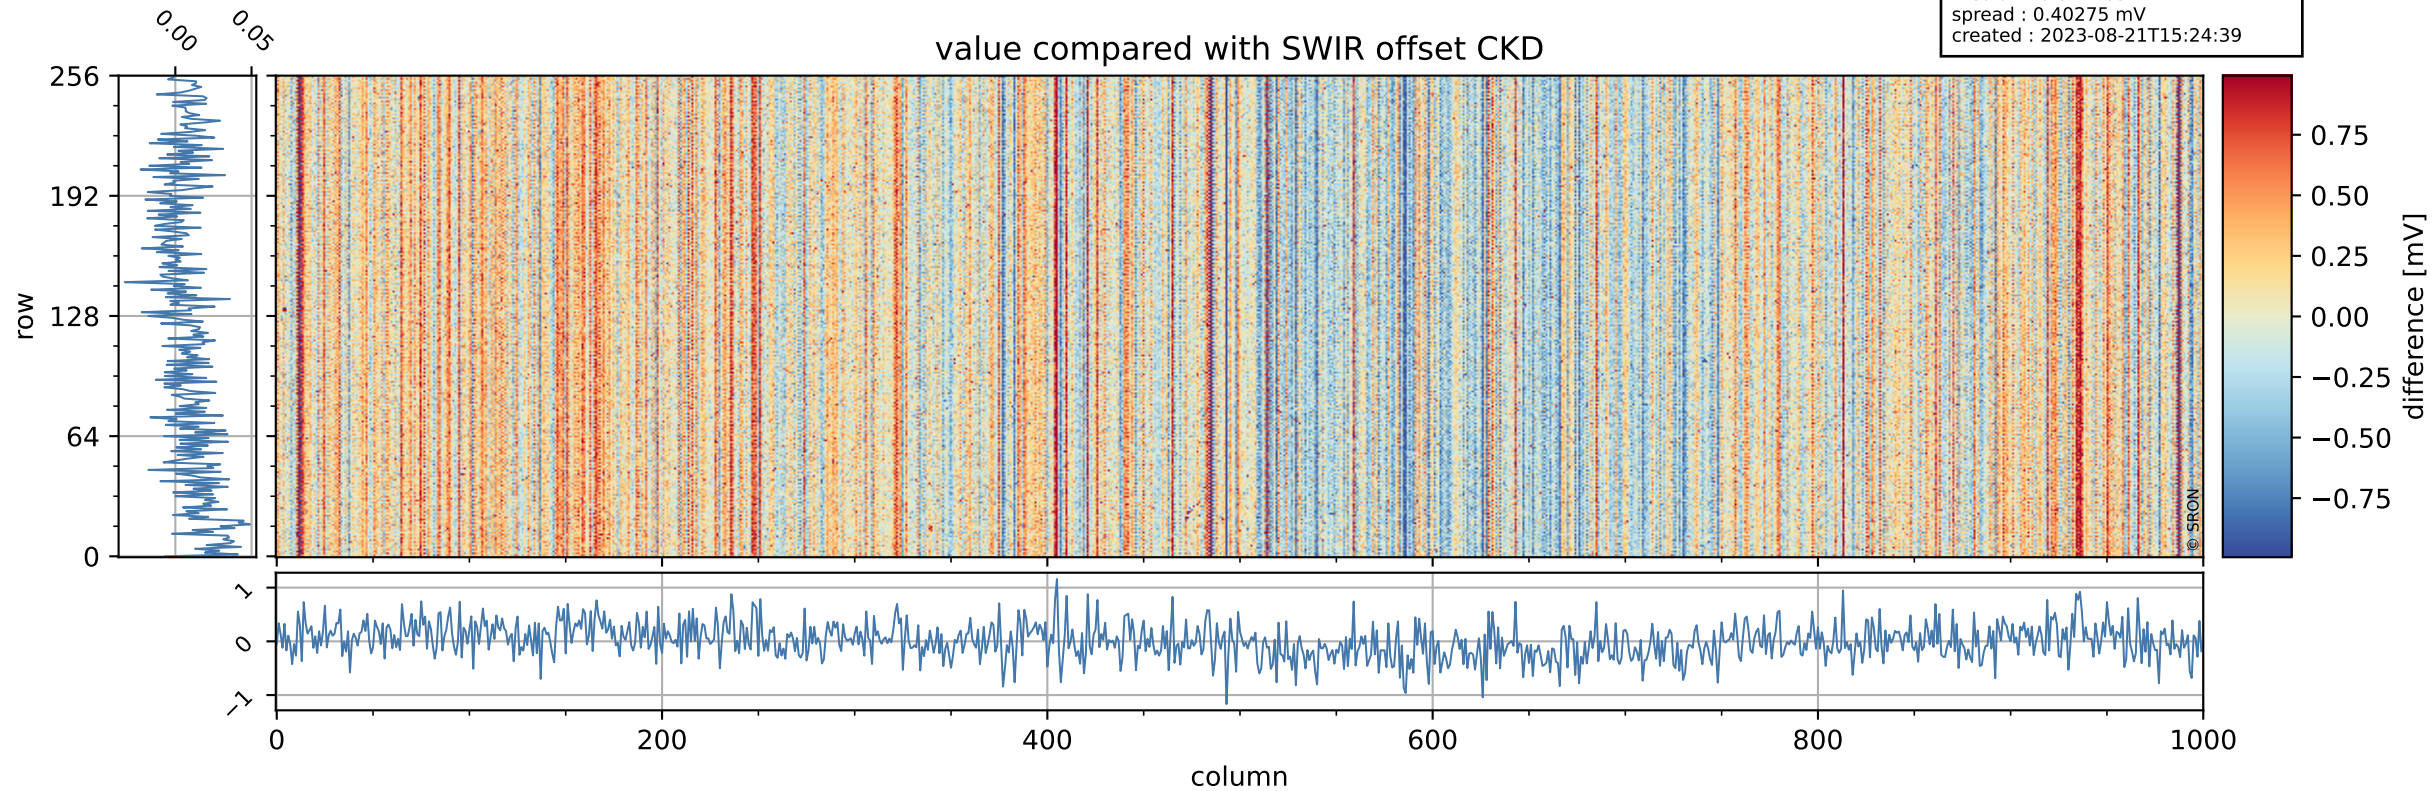

Tropomi SWIR offset (official)

orbits : 19 in [26317, 26362]
coverage : 2022-11-11 / 2022-11-14
median : 0.52603 V
spread : 0.035903 V
created : 2023-08-21T15:24:38

value detector map

Tropomi SWIR offset (official)

orbits : 19 in [26317, 26362]
coverage : 2022-11-11 / 2022-11-14
median : 28.854 μV
spread : 14.647 μV
created : 2023-08-21T15:24:39

Tropomi SWIR offset (official)

orbits : 19 in [26317, 26362]
coverage : 2022-11-11 / 2022-11-14
median : 0.011485 mV
spread : 0.40275 mV
created : 2023-08-21T15:24:39

value compared with SWIR offset CKD

Tropomi SWIR offset (official) ground-tracks of Sentinel-5P

orbits : 19 in [26317, 26362]
coverage : 2022-11-11 / 2022-11-14
created : 2023-08-21T15:24:39

Tropomi SWIR offset (official)

orbits : [2827, 26362]
coverage : 2018-04-30 / 2022-11-14
created : 2023-08-21T15:24:40

trend of detector median & temperatures