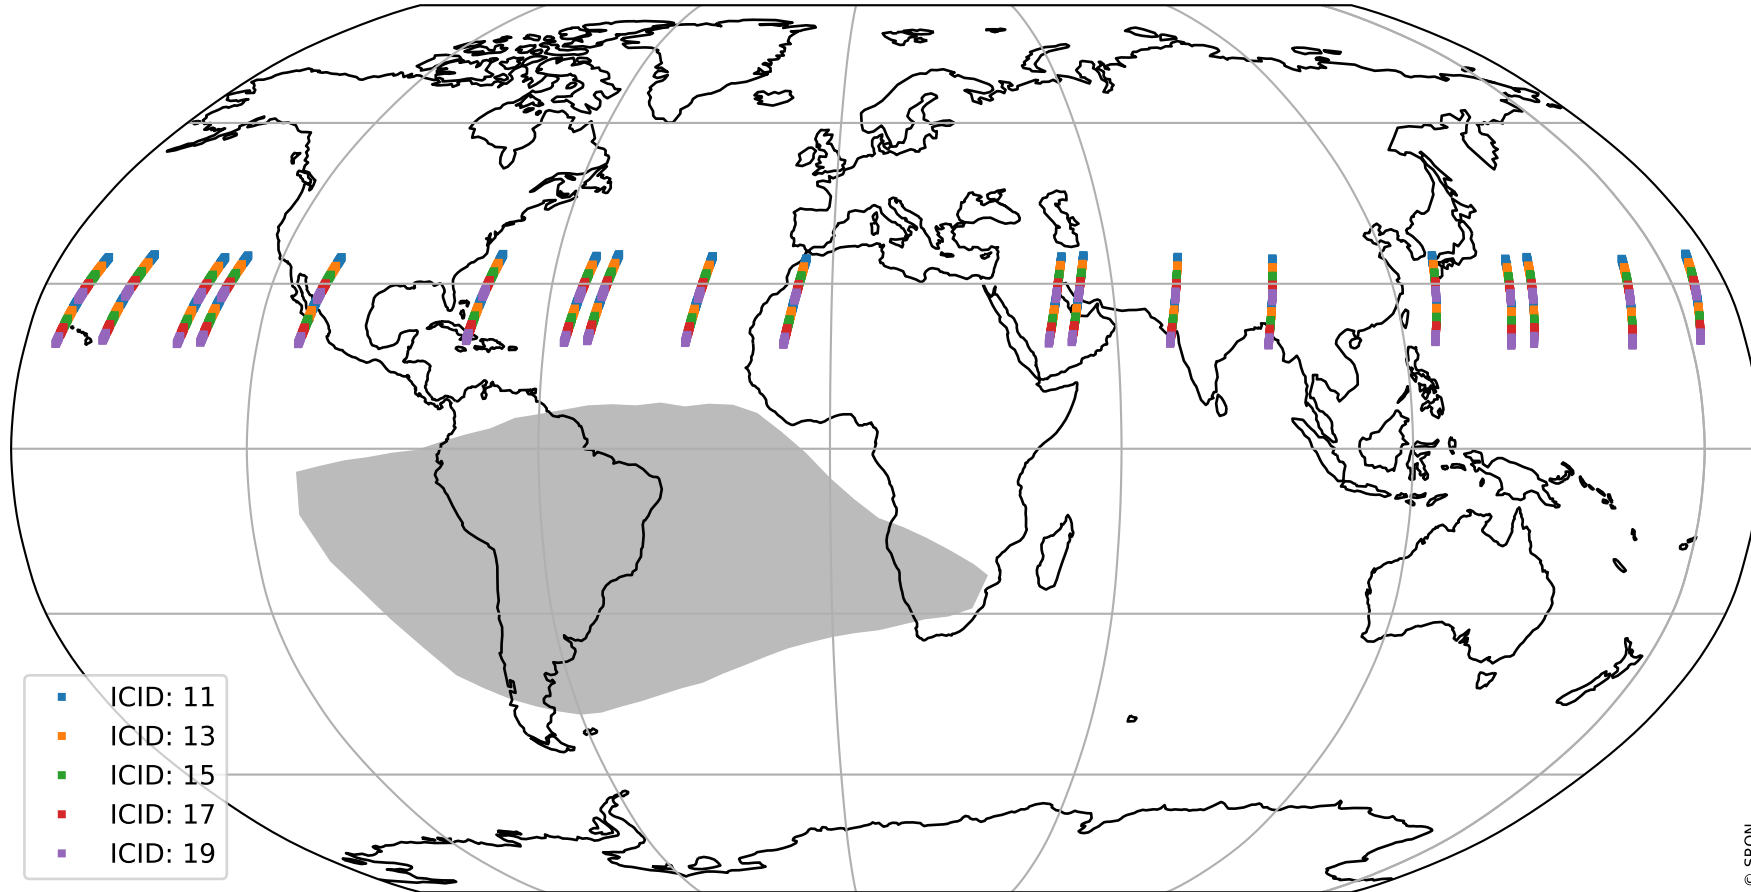

Tropomi SWIR offset (official)

orbits : 19 in [26317, 26362]
coverage : 2022-11-11 / 2022-11-14
median : 0.52603 V
spread : 0.035903 V
created : 2023-08-21T15:24:38

value detector map

Tropomi SWIR offset (official)

orbits : 19 in [26317, 26362]
coverage : 2022-11-11 / 2022-11-14
median : 28.854 μV
spread : 14.647 μV
created : 2023-08-21T15:24:39

Tropomi SWIR offset (official)

orbits : 19 in [26317, 26362]
coverage : 2022-11-11 / 2022-11-14
median : 0.011485 mV
spread : 0.40275 mV
created : 2023-08-21T15:24:39

value compared with SWIR offset CKD

Tropomi SWIR offset (official) ground-tracks of Sentinel-5P

orbits : 19 in [26317, 26362]
coverage : 2022-11-11 / 2022-11-14
created : 2023-08-21T15:24:39

Tropomi SWIR offset (official)

orbits : [2827, 26362]
coverage : 2018-04-30 / 2022-11-14
created : 2023-08-21T15:24:40

trend of detector median & temperatures