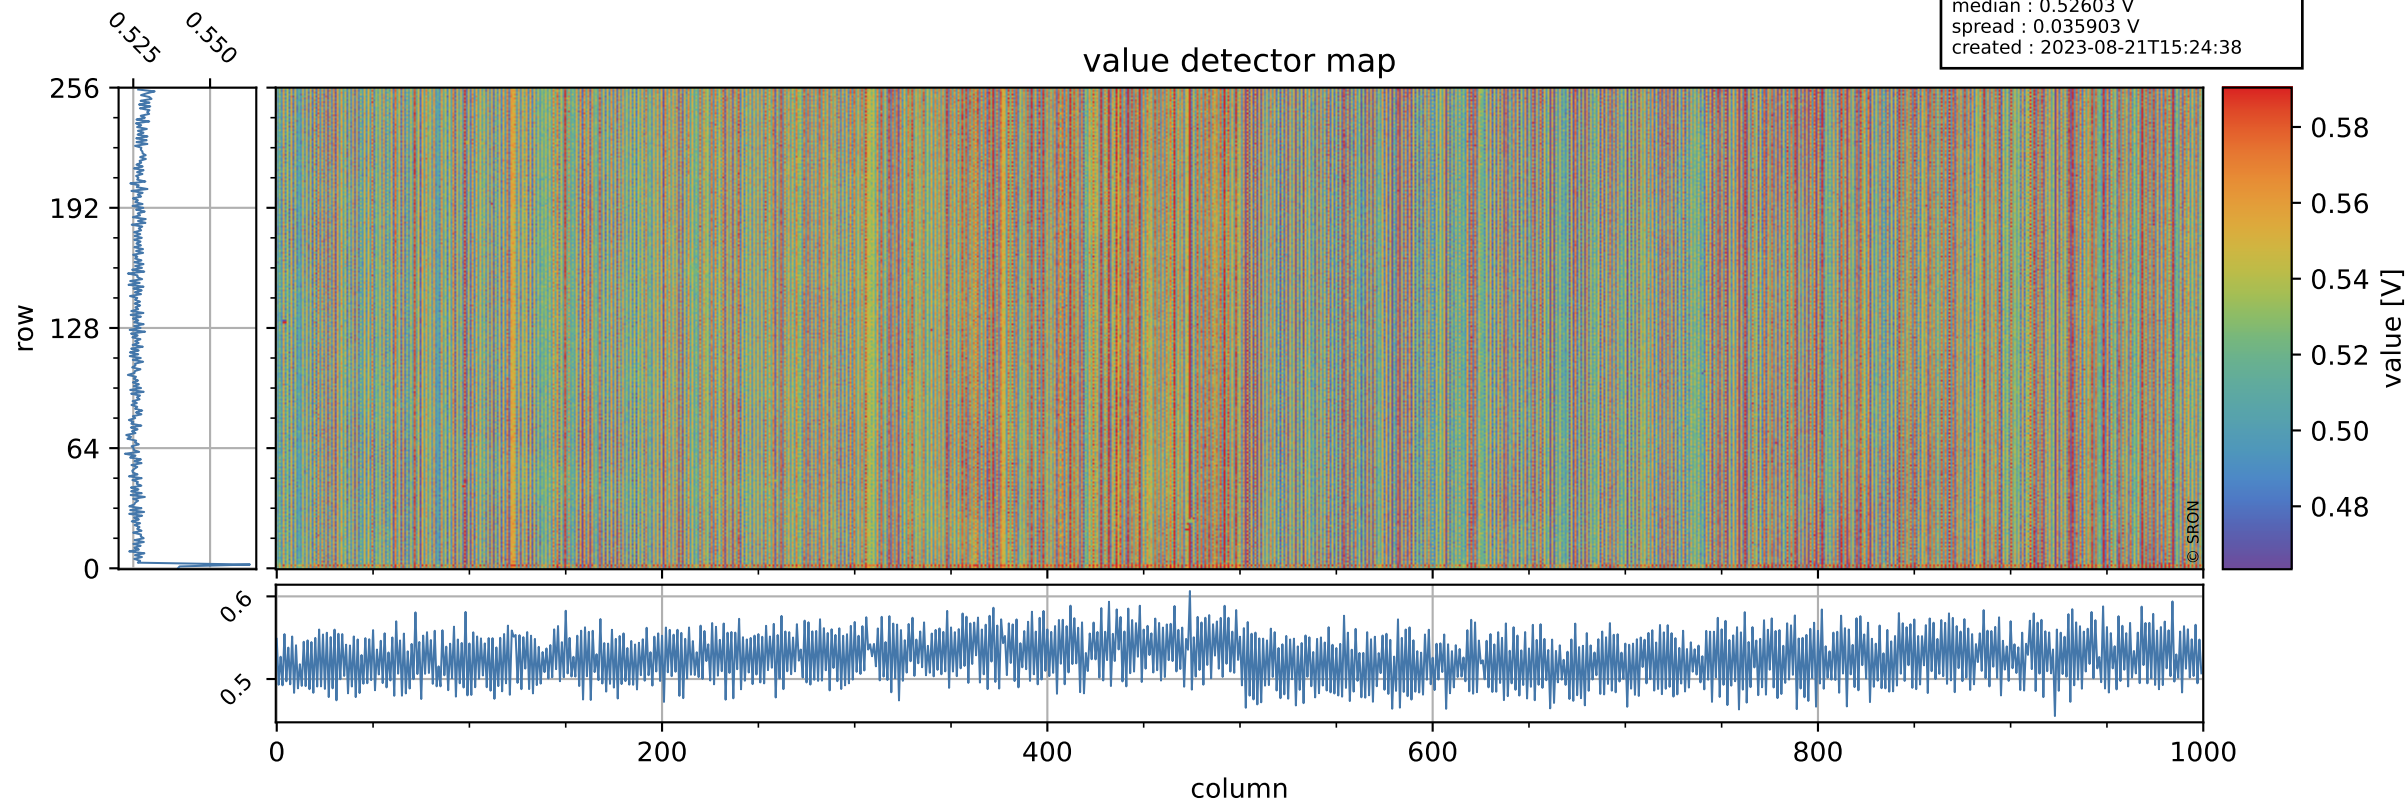

Tropomi SWIR offset (official)

orbits : 19 in [26317, 26362]
coverage : 2022-11-11 / 2022-11-14
median : 0.52603 V
spread : 0.035903 V
created : 2023-08-21T15:24:38

value detector map

Tropomi SWIR offset (official)

orbits : 19 in [26317, 26362]
coverage : 2022-11-11 / 2022-11-14
median : 28.854 μV
spread : 14.647 μV
created : 2023-08-21T15:24:39

Tropomi SWIR offset (official)

orbits : 19 in [26317, 26362]
coverage : 2022-11-11 / 2022-11-14
median : 0.011485 mV
spread : 0.40275 mV
created : 2023-08-21T15:24:39

value compared with SWIR offset CKD

Tropomi SWIR offset (official) ground-tracks of Sentinel-5P

orbits : 19 in [26317, 26362]
coverage : 2022-11-11 / 2022-11-14
created : 2023-08-21T15:24:39

Tropomi SWIR offset (official)

orbits : [2827, 26362]
coverage : 2018-04-30 / 2022-11-14
created : 2023-08-21T15:24:40

trend of detector median & temperatures