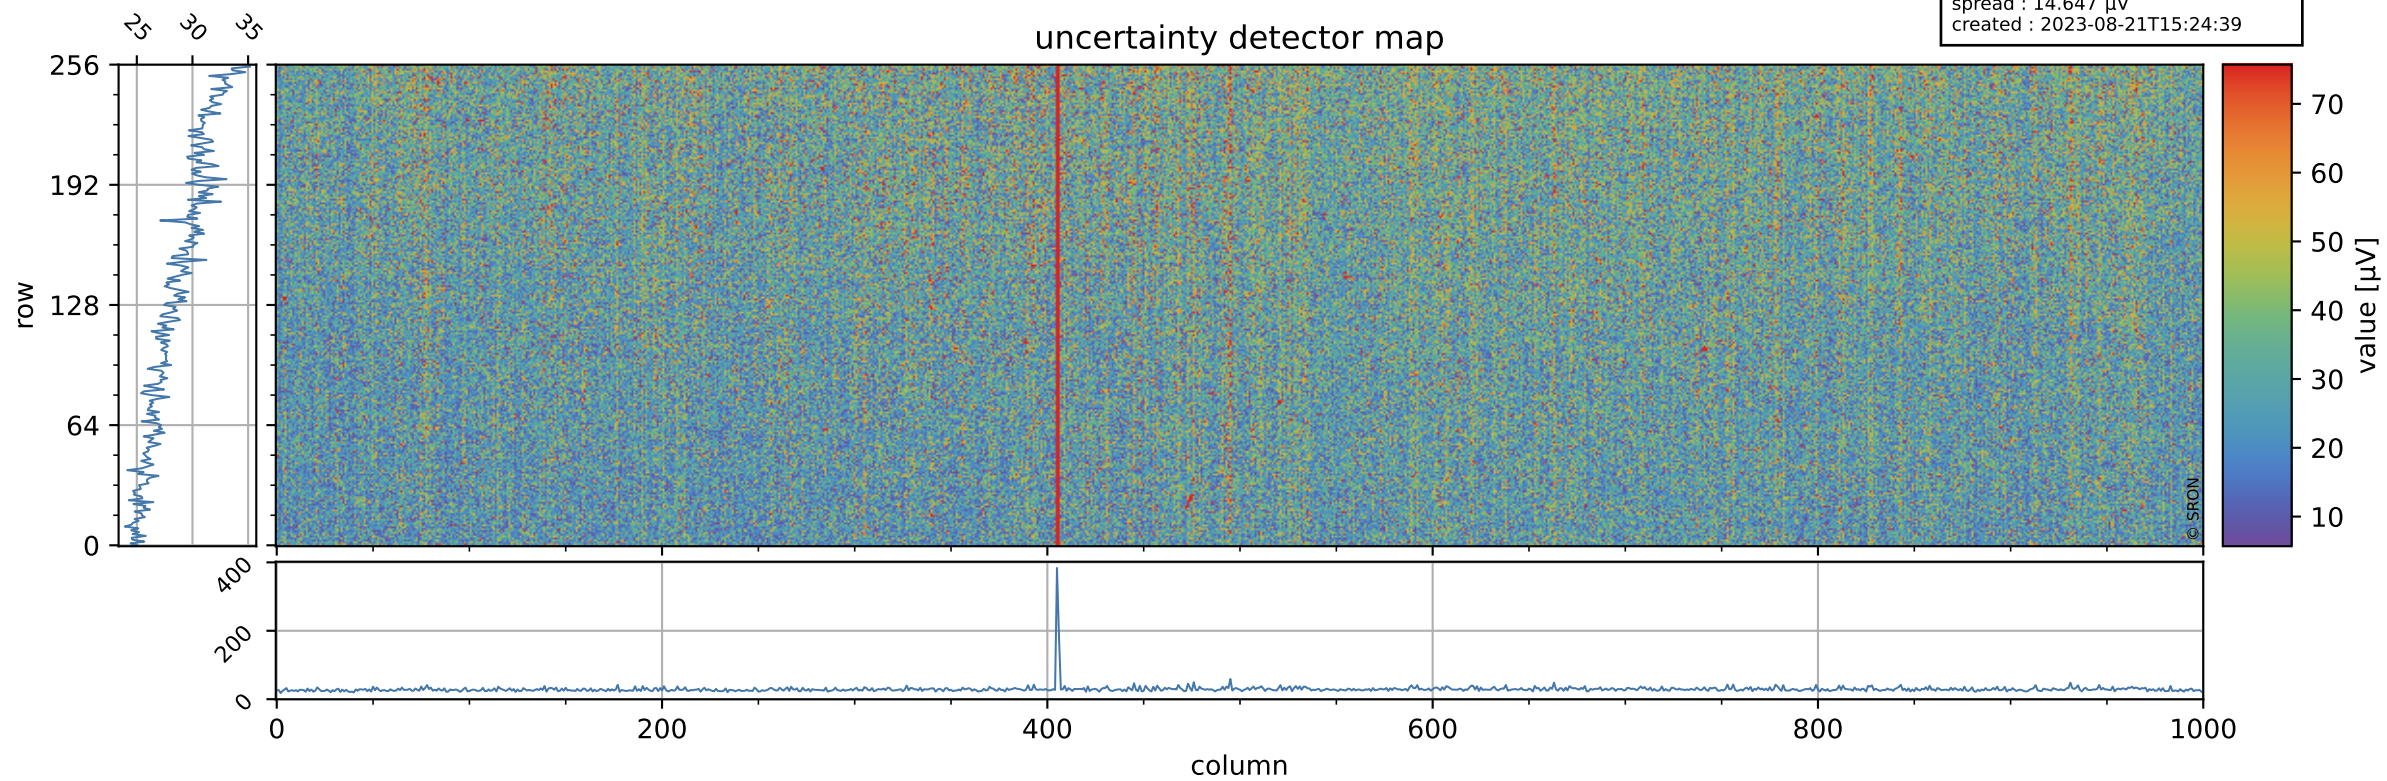

Tropomi SWIR offset (official)

orbits : 19 in [26317, 26362]
coverage : 2022-11-11 / 2022-11-14
median : 0.52603 V
spread : 0.035903 V
created : 2023-08-21T15:24:38

value detector map

Tropomi SWIR offset (official)

orbits : 19 in [26317, 26362]
coverage : 2022-11-11 / 2022-11-14
median : 28.854 μV
spread : 14.647 μV
created : 2023-08-21T15:24:39

Tropomi SWIR offset (official)

orbits : 19 in [26317, 26362]
coverage : 2022-11-11 / 2022-11-14
median : 0.011485 mV
spread : 0.40275 mV
created : 2023-08-21T15:24:39

value compared with SWIR offset CKD

Tropomi SWIR offset (official) ground-tracks of Sentinel-5P

orbits : 19 in [26317, 26362]
coverage : 2022-11-11 / 2022-11-14
created : 2023-08-21T15:24:39

Tropomi SWIR offset (official)

orbits : [2827, 26362]
coverage : 2018-04-30 / 2022-11-14
created : 2023-08-21T15:24:40

trend of detector median & temperatures