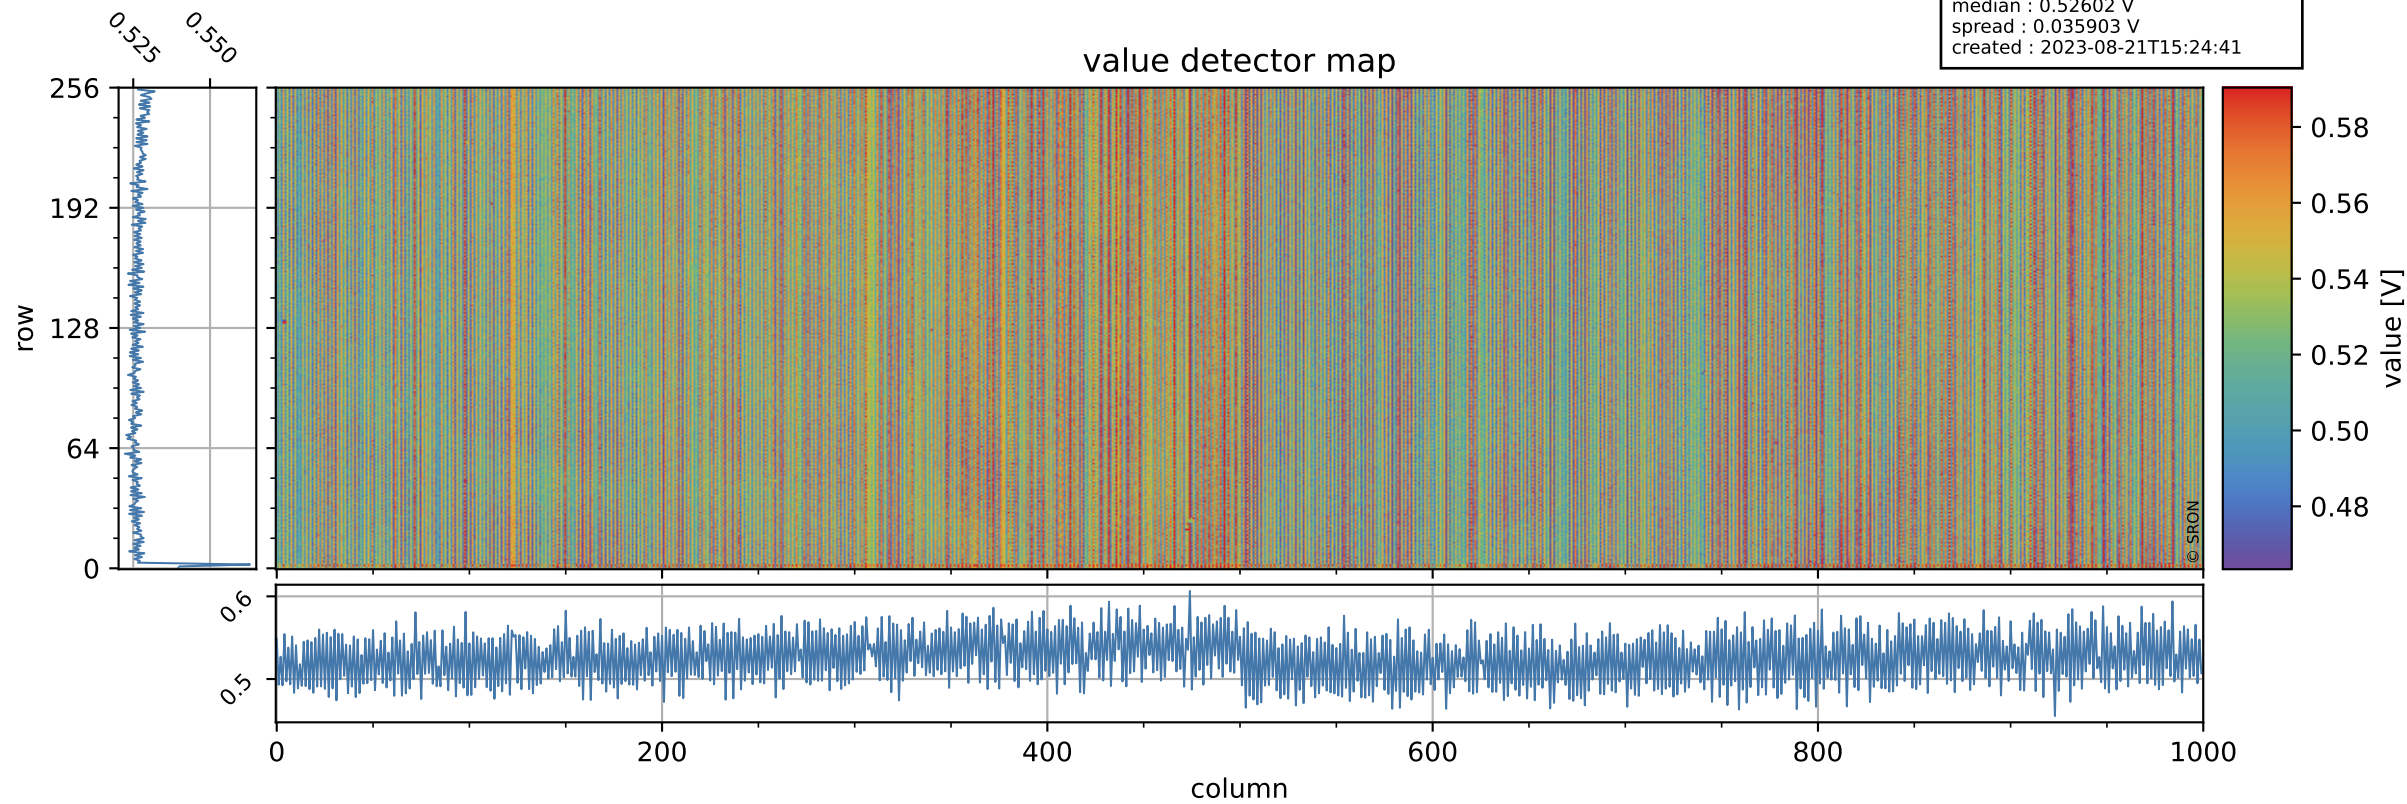

Tropomi SWIR offset (official)

orbits : 20 in [26332, 26377]
coverage : 2022-11-12 / 2022-11-15
median : 0.52602 V
spread : 0.035903 V
created : 2023-08-21T15:24:41

value detector map

Tropomi SWIR offset (official)

orbits : 20 in [26332, 26377]
coverage : 2022-11-12 / 2022-11-15
median : 28.055 μV
spread : 14.282 μV
created : 2023-08-21T15:24:41

Tropomi SWIR offset (official)

orbits : 20 in [26332, 26377]
coverage : 2022-11-12 / 2022-11-15
median : 0.0091868 mV
spread : 0.40259 mV
created : 2023-08-21T15:24:41

value compared with SWIR offset CKD

Tropomi SWIR offset (official) ground-tracks of Sentinel-5P

orbits : 20 in [26332, 26377]
coverage : 2022-11-12 / 2022-11-15
created : 2023-08-21T15:24:41

Tropomi SWIR offset (official)

orbits : [2827, 26377]
coverage : 2018-04-30 / 2022-11-15
created : 2023-08-21T15:24:42

trend of detector median & temperatures