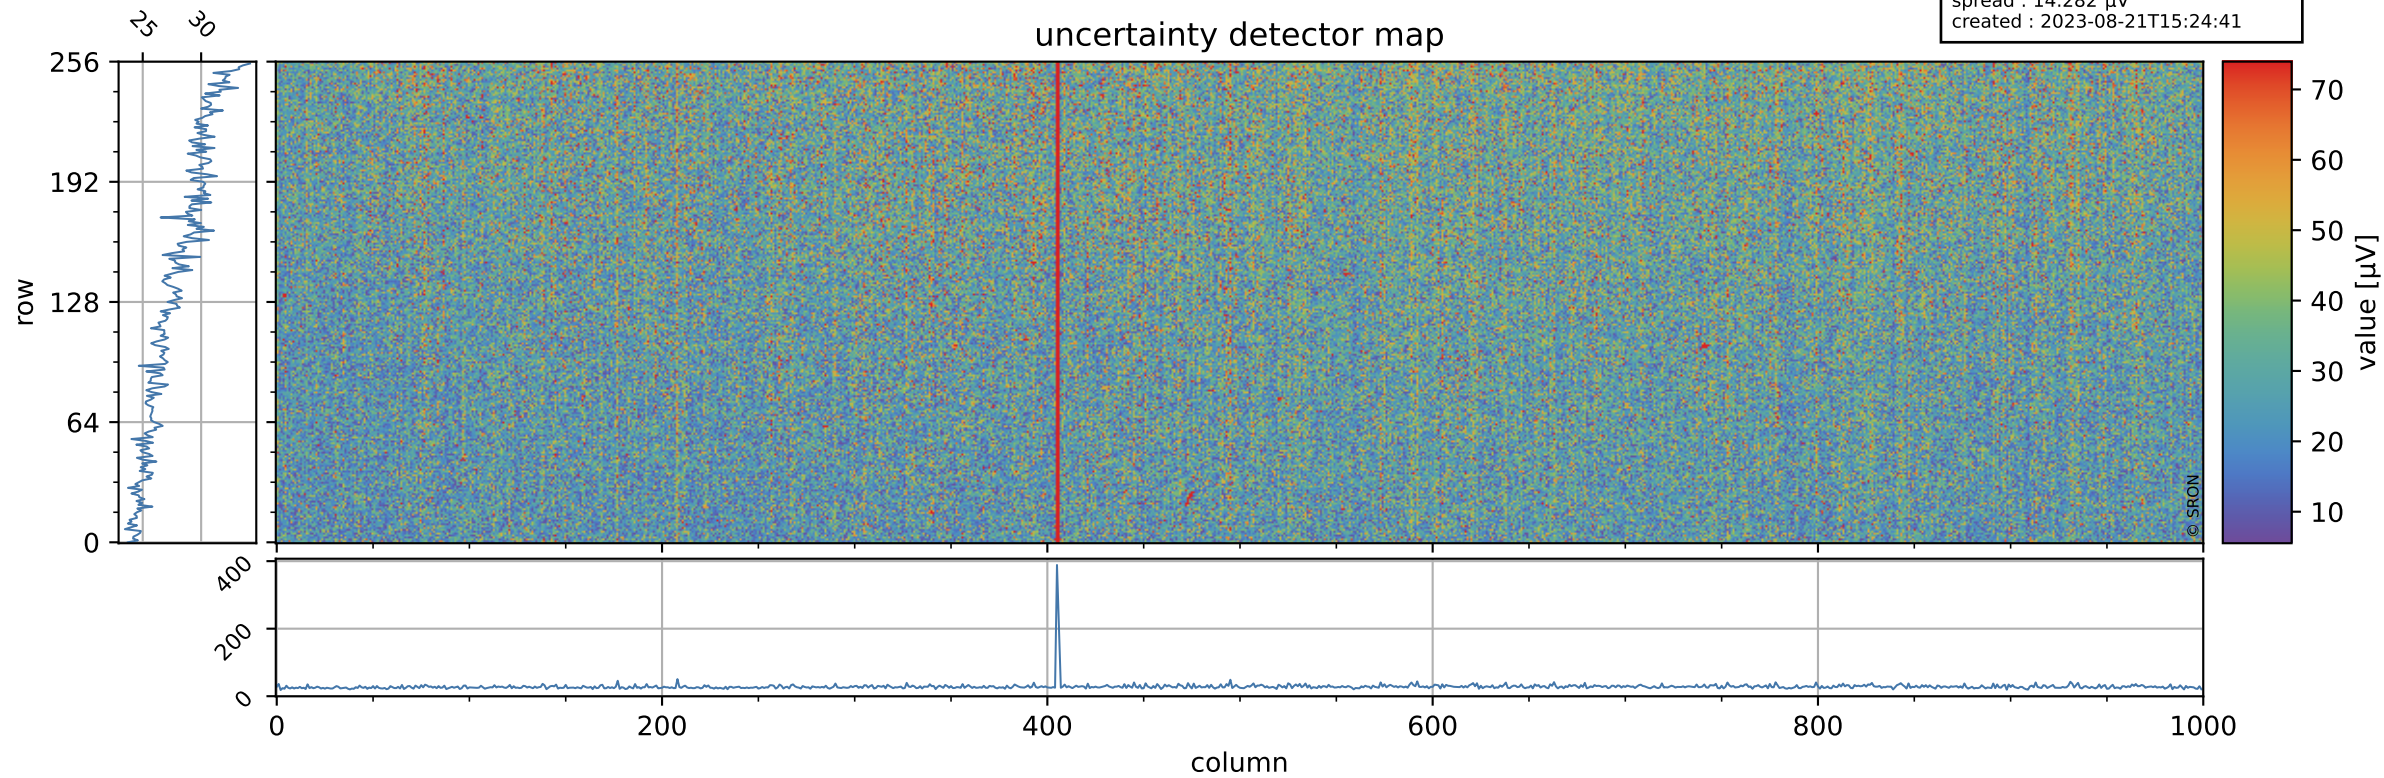

Tropomi SWIR offset (official)

orbits : 20 in [26332, 26377]
coverage : 2022-11-12 / 2022-11-15
median : 0.52602 V
spread : 0.035903 V
created : 2023-08-21T15:24:41

value detector map

Tropomi SWIR offset (official)

orbits : 20 in [26332, 26377]
coverage : 2022-11-12 / 2022-11-15
median : 28.055 μV
spread : 14.282 μV
created : 2023-08-21T15:24:41

Tropomi SWIR offset (official)

orbits : 20 in [26332, 26377]
coverage : 2022-11-12 / 2022-11-15
median : 0.0091868 mV
spread : 0.40259 mV
created : 2023-08-21T15:24:41

value compared with SWIR offset CKD

Tropomi SWIR offset (official) ground-tracks of Sentinel-5P

orbits : 20 in [26332, 26377]
coverage : 2022-11-12 / 2022-11-15
created : 2023-08-21T15:24:41

Tropomi SWIR offset (official)

orbits : [2827, 26377]
coverage : 2018-04-30 / 2022-11-15
created : 2023-08-21T15:24:42

trend of detector median & temperatures