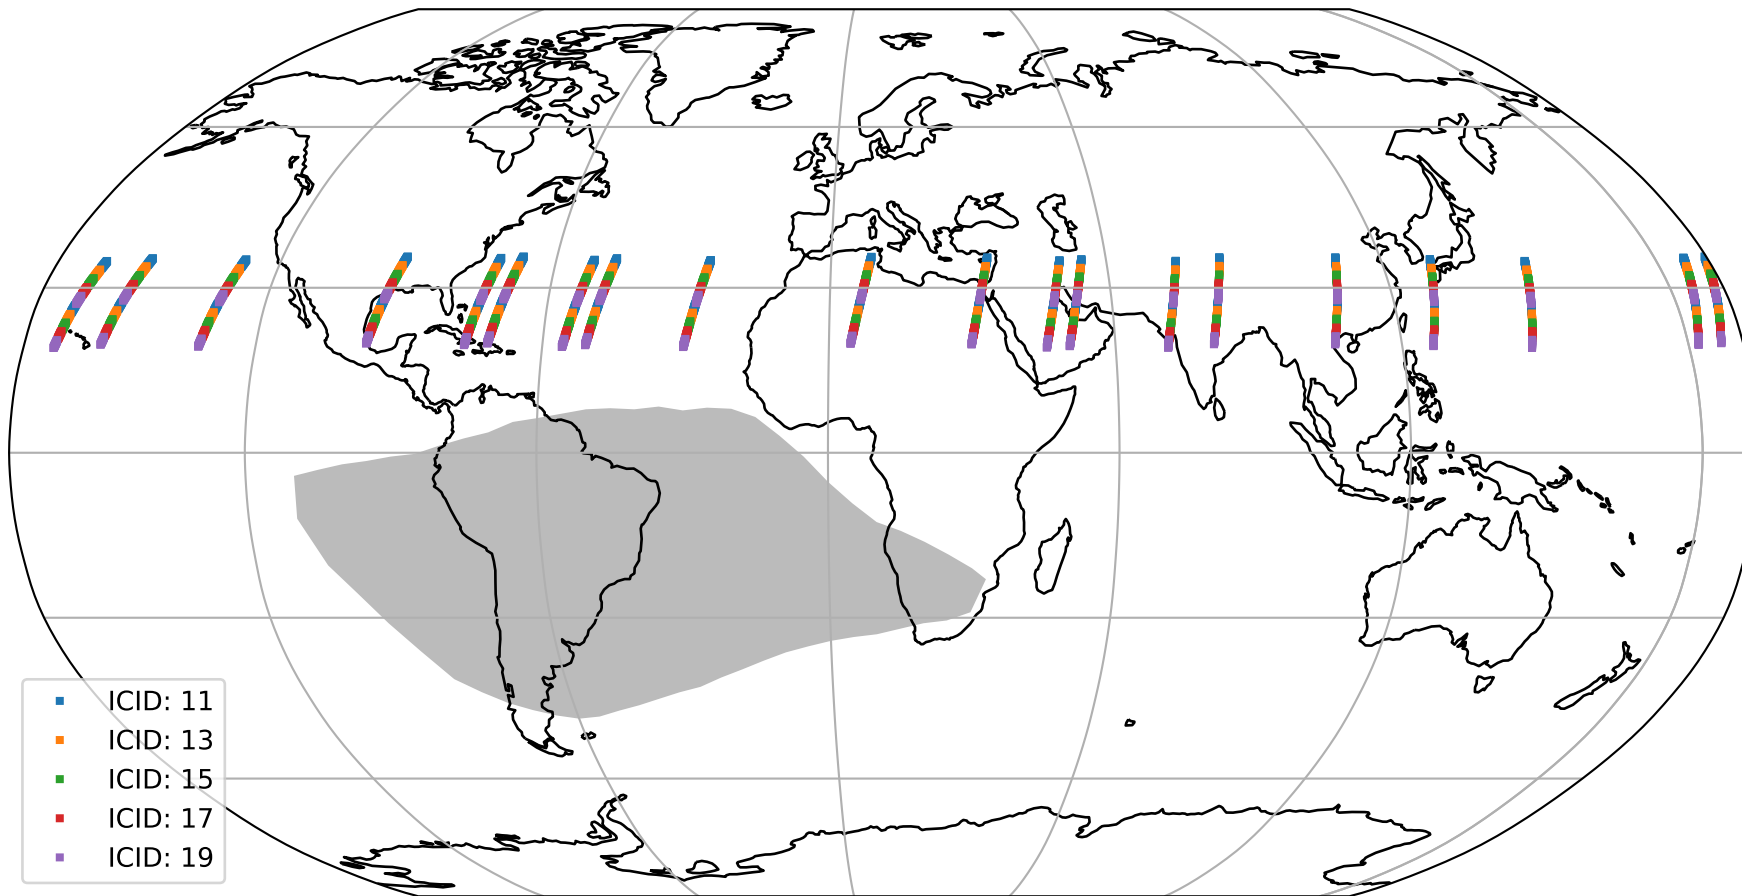

Tropomi SWIR offset (official)

orbits : 20 in [26332, 26377]
coverage : 2022-11-12 / 2022-11-15
median : 0.52602 V
spread : 0.035903 V
created : 2023-08-21T15:24:41

value detector map

Tropomi SWIR offset (official)

orbits : 20 in [26332, 26377]
coverage : 2022-11-12 / 2022-11-15
median : 28.055 μV
spread : 14.282 μV
created : 2023-08-21T15:24:41

Tropomi SWIR offset (official)

orbits : 20 in [26332, 26377]
coverage : 2022-11-12 / 2022-11-15
median : 0.0091868 mV
spread : 0.40259 mV
created : 2023-08-21T15:24:41

value compared with SWIR offset CKD

Tropomi SWIR offset (official) ground-tracks of Sentinel-5P

orbits : 20 in [26332, 26377]
coverage : 2022-11-12 / 2022-11-15
created : 2023-08-21T15:24:41

Tropomi SWIR offset (official)

orbits : [2827, 26377]
coverage : 2018-04-30 / 2022-11-15
created : 2023-08-21T15:24:42

trend of detector median & temperatures