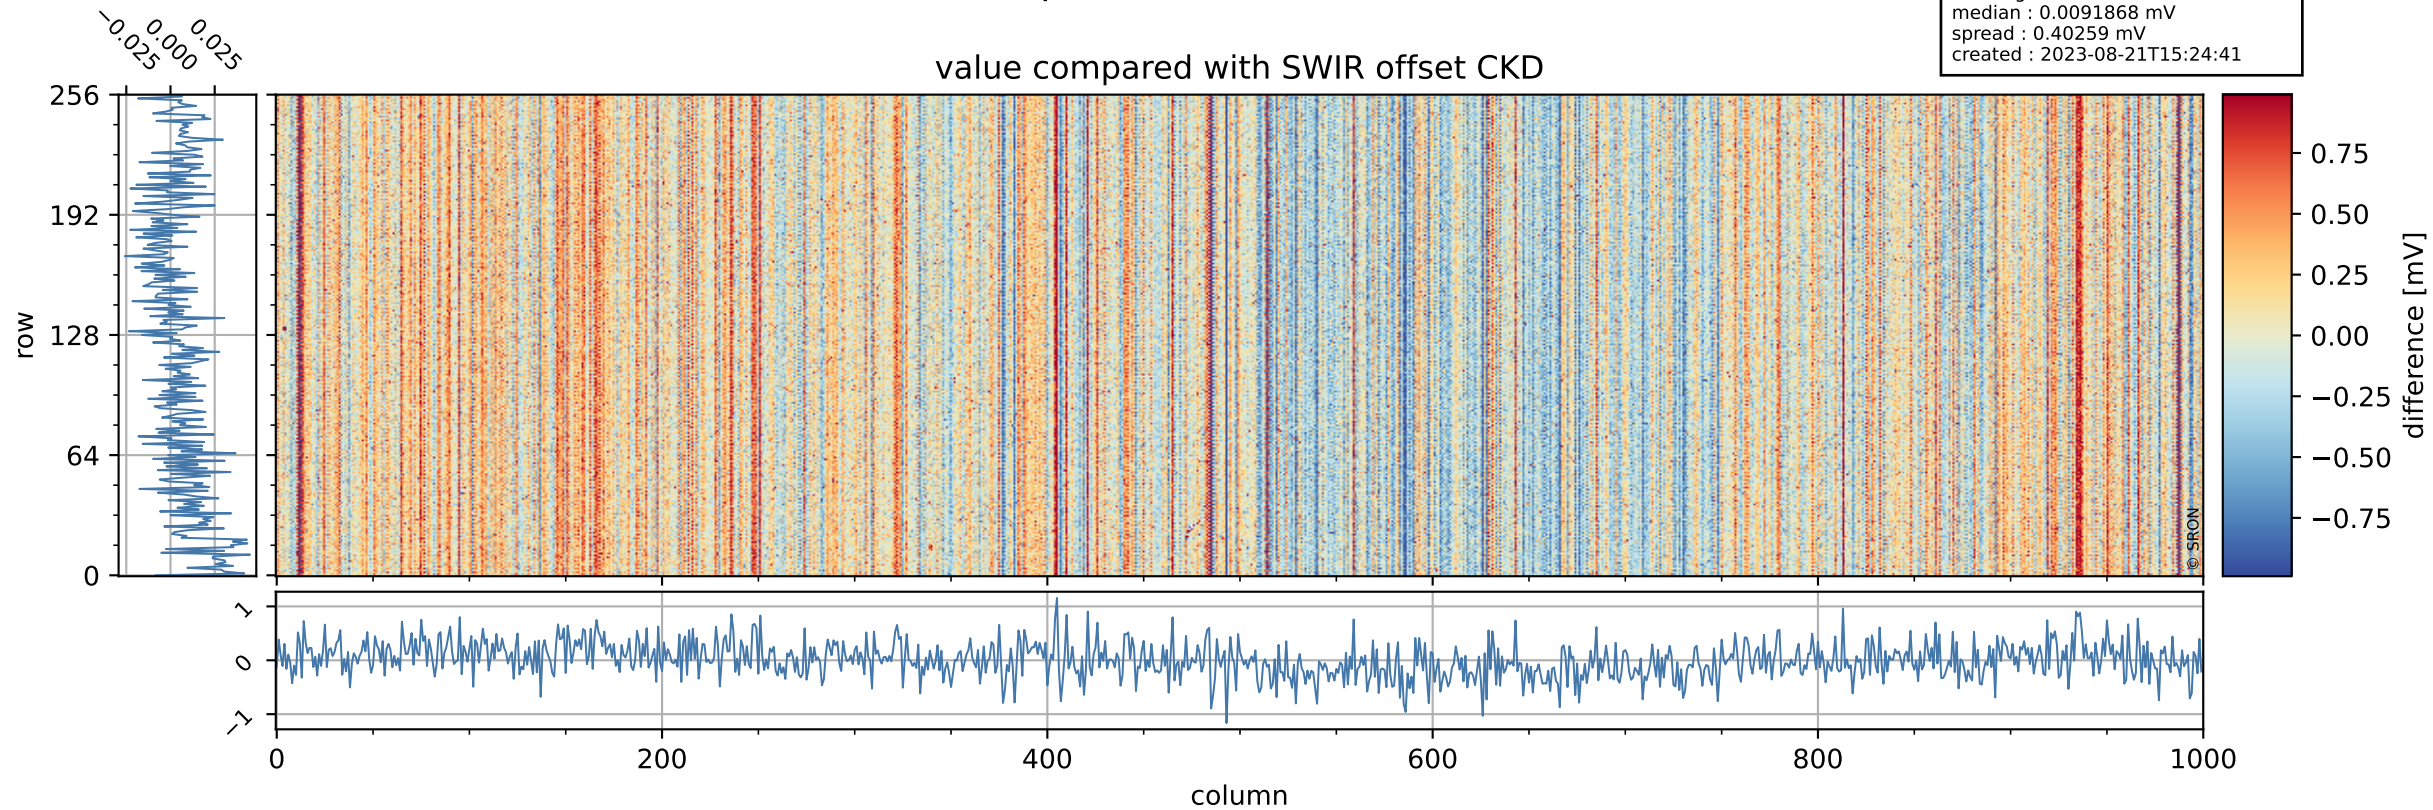

Tropomi SWIR offset (official)

orbits : 20 in [26332, 26377]
coverage : 2022-11-12 / 2022-11-15
median : 0.52602 V
spread : 0.035903 V
created : 2023-08-21T15:24:41

value detector map

Tropomi SWIR offset (official)

orbits : 20 in [26332, 26377]
coverage : 2022-11-12 / 2022-11-15
median : 28.055 μV
spread : 14.282 μV
created : 2023-08-21T15:24:41

Tropomi SWIR offset (official)

orbits : 20 in [26332, 26377]
coverage : 2022-11-12 / 2022-11-15
median : 0.0091868 mV
spread : 0.40259 mV
created : 2023-08-21T15:24:41

value compared with SWIR offset CKD

Tropomi SWIR offset (official) ground-tracks of Sentinel-5P

orbits : 20 in [26332, 26377]
coverage : 2022-11-12 / 2022-11-15
created : 2023-08-21T15:24:41

Tropomi SWIR offset (official)

orbits : [2827, 26377]
coverage : 2018-04-30 / 2022-11-15
created : 2023-08-21T15:24:42

trend of detector median & temperatures