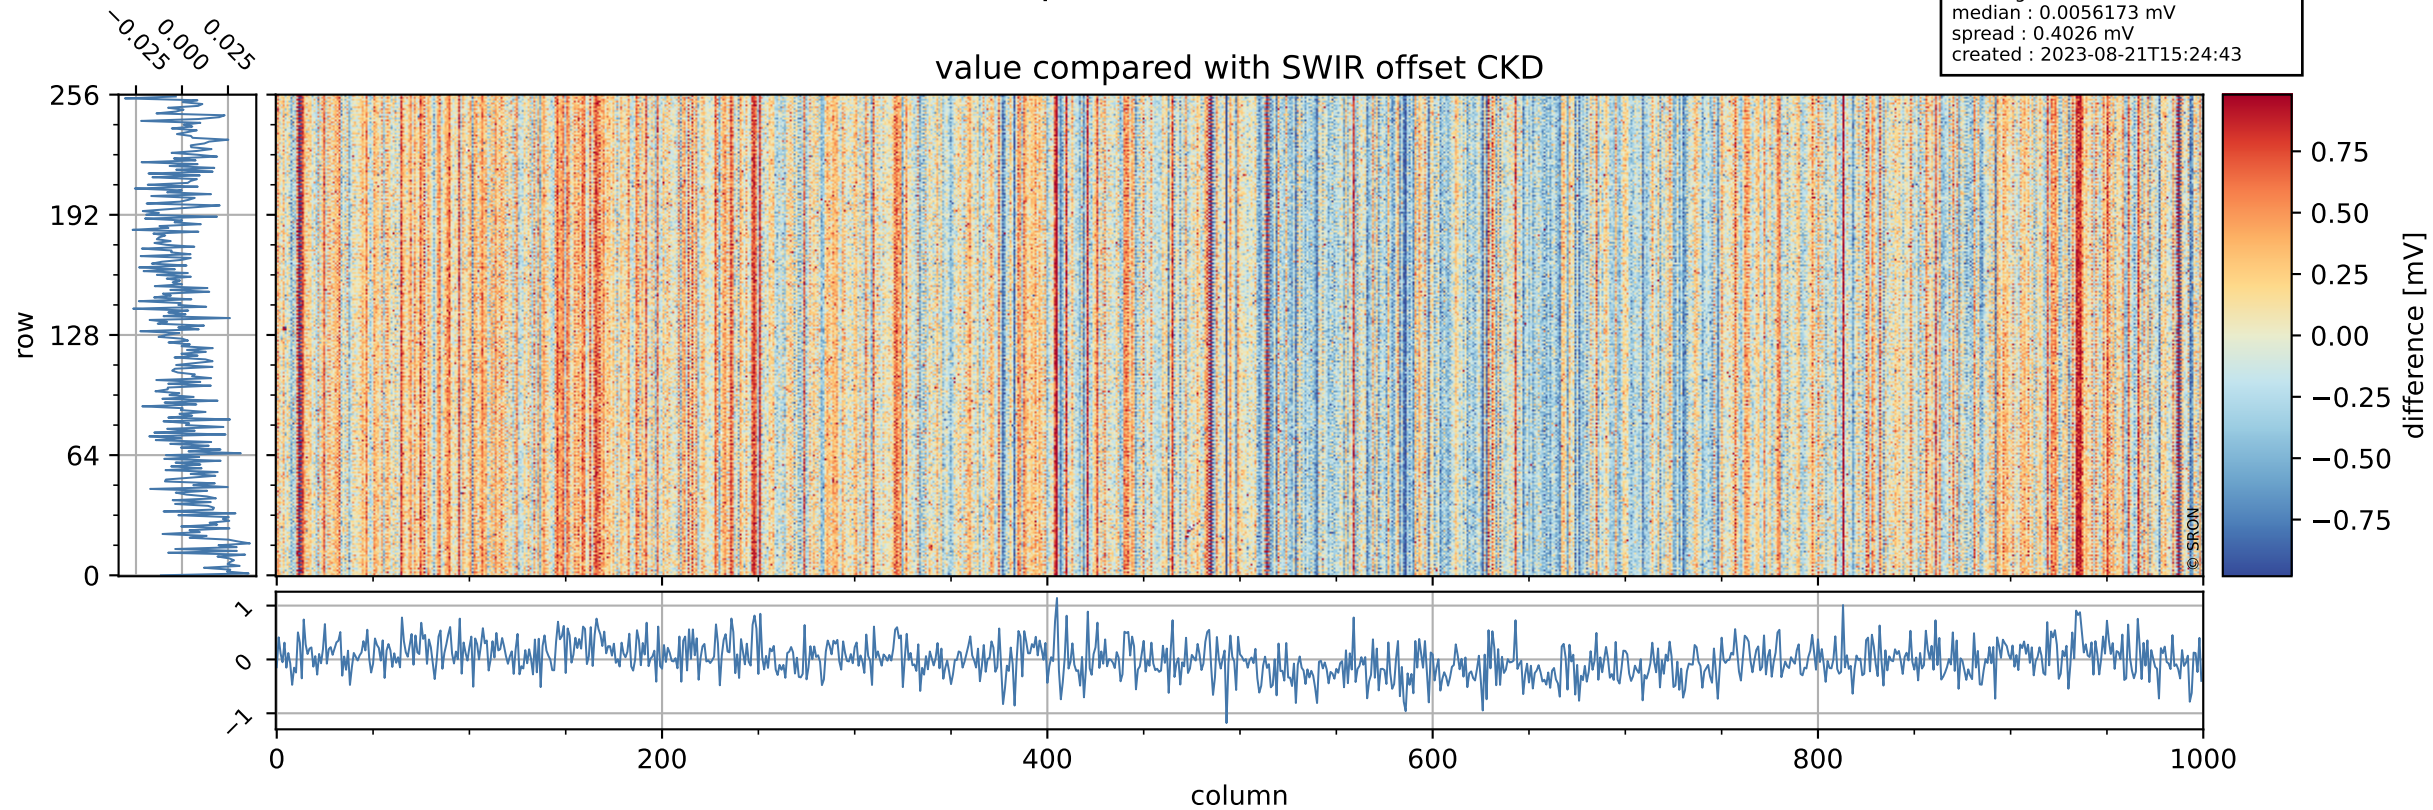

Tropomi SWIR offset (official)

orbits : 19 in [26347, 26392]
coverage : 2022-11-13 / 2022-11-16
median : 0.52602 V
spread : 0.035905 V
created : 2023-08-21T15:24:43

value detector map

Tropomi SWIR offset (official)

orbits : 19 in [26347, 26392]
coverage : 2022-11-13 / 2022-11-16
median : 27.71 μV
spread : 14.063 μV
created : 2023-08-21T15:24:43

Tropomi SWIR offset (official)

orbits : 19 in [26347, 26392]
coverage : 2022-11-13 / 2022-11-16
median : 0.0056173 mV
spread : 0.4026 mV
created : 2023-08-21T15:24:43

value compared with SWIR offset CKD

Tropomi SWIR offset (official) ground-tracks of Sentinel-5P

orbits : 19 in [26347, 26392]
coverage : 2022-11-13 / 2022-11-16
created : 2023-08-21T15:24:44

Tropomi SWIR offset (official)

orbits : [2827, 26392]
coverage : 2018-04-30 / 2022-11-16
created : 2023-08-21T15:24:44

trend of detector median & temperatures