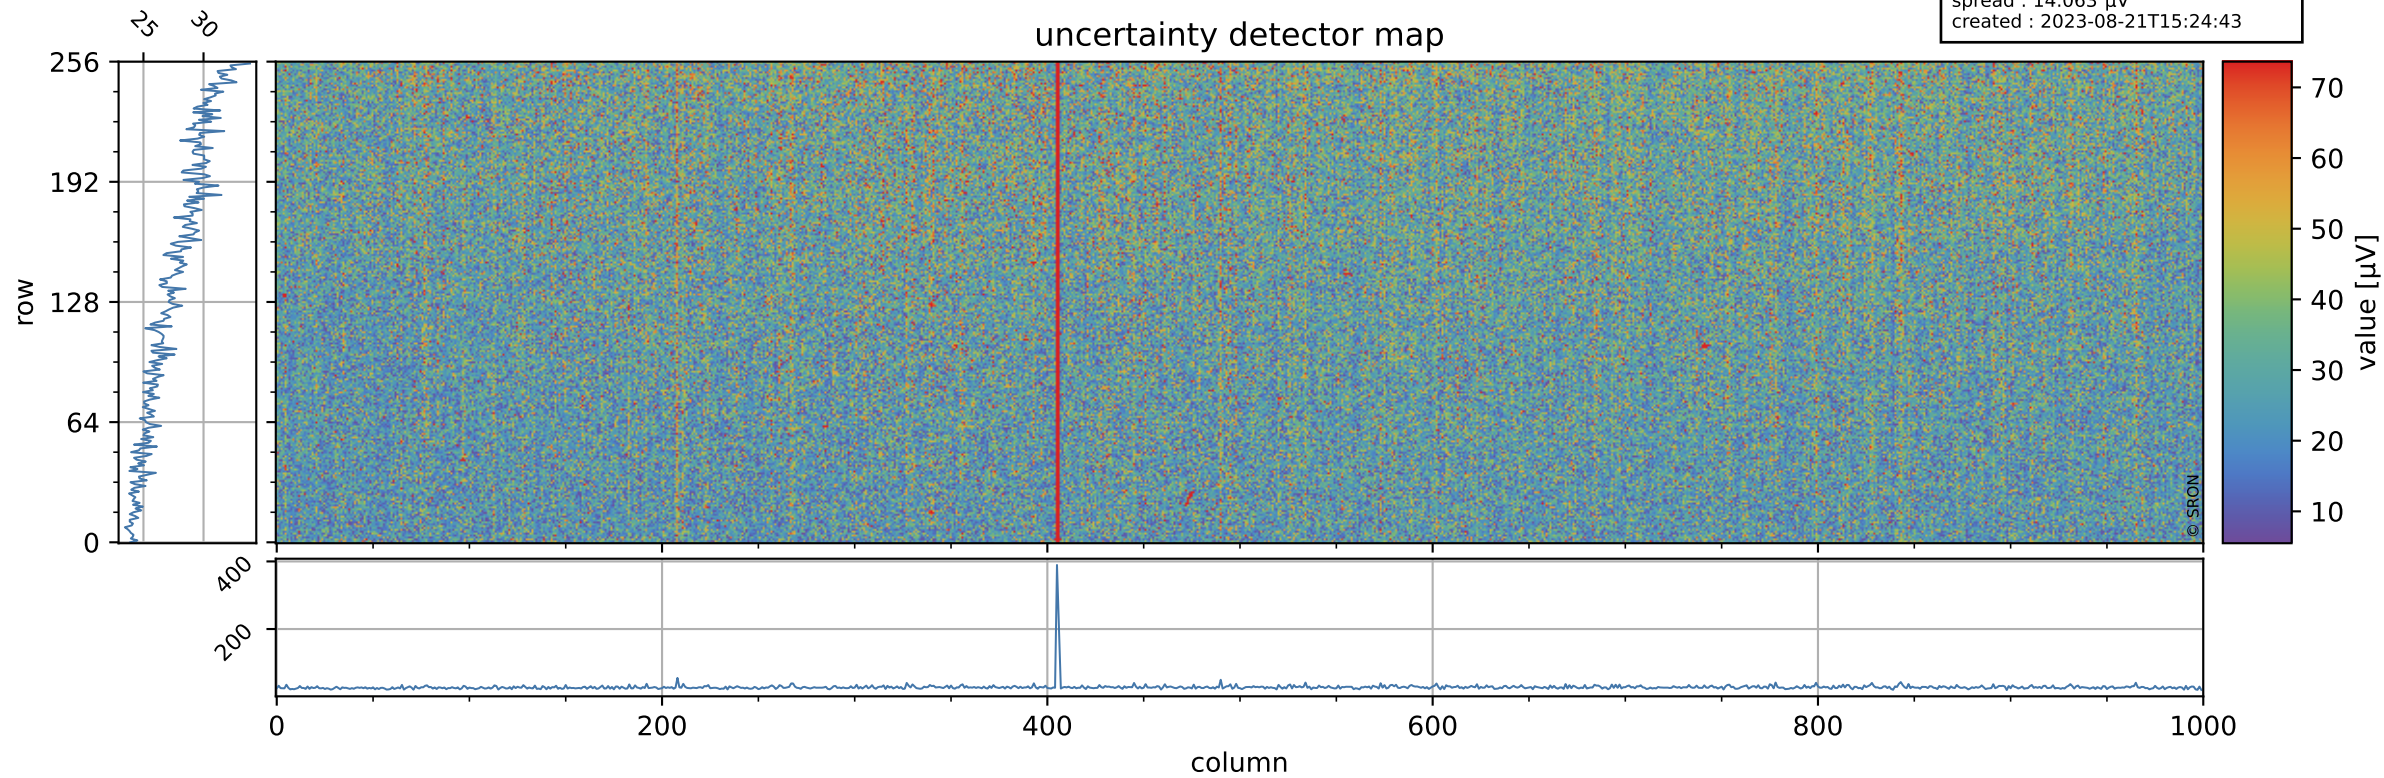

Tropomi SWIR offset (official)

orbits : 19 in [26347, 26392]
coverage : 2022-11-13 / 2022-11-16
median : 0.52602 V
spread : 0.035905 V
created : 2023-08-21T15:24:43

value detector map

Tropomi SWIR offset (official)

orbits : 19 in [26347, 26392]
coverage : 2022-11-13 / 2022-11-16
median : 27.71 μV
spread : 14.063 μV
created : 2023-08-21T15:24:43

Tropomi SWIR offset (official)

orbits : 19 in [26347, 26392]
coverage : 2022-11-13 / 2022-11-16
median : 0.0056173 mV
spread : 0.4026 mV
created : 2023-08-21T15:24:43

value compared with SWIR offset CKD

Tropomi SWIR offset (official) ground-tracks of Sentinel-5P

orbits : 19 in [26347, 26392]
coverage : 2022-11-13 / 2022-11-16
created : 2023-08-21T15:24:44

Tropomi SWIR offset (official)

orbits : [2827, 26392]
coverage : 2018-04-30 / 2022-11-16
created : 2023-08-21T15:24:44

trend of detector median & temperatures