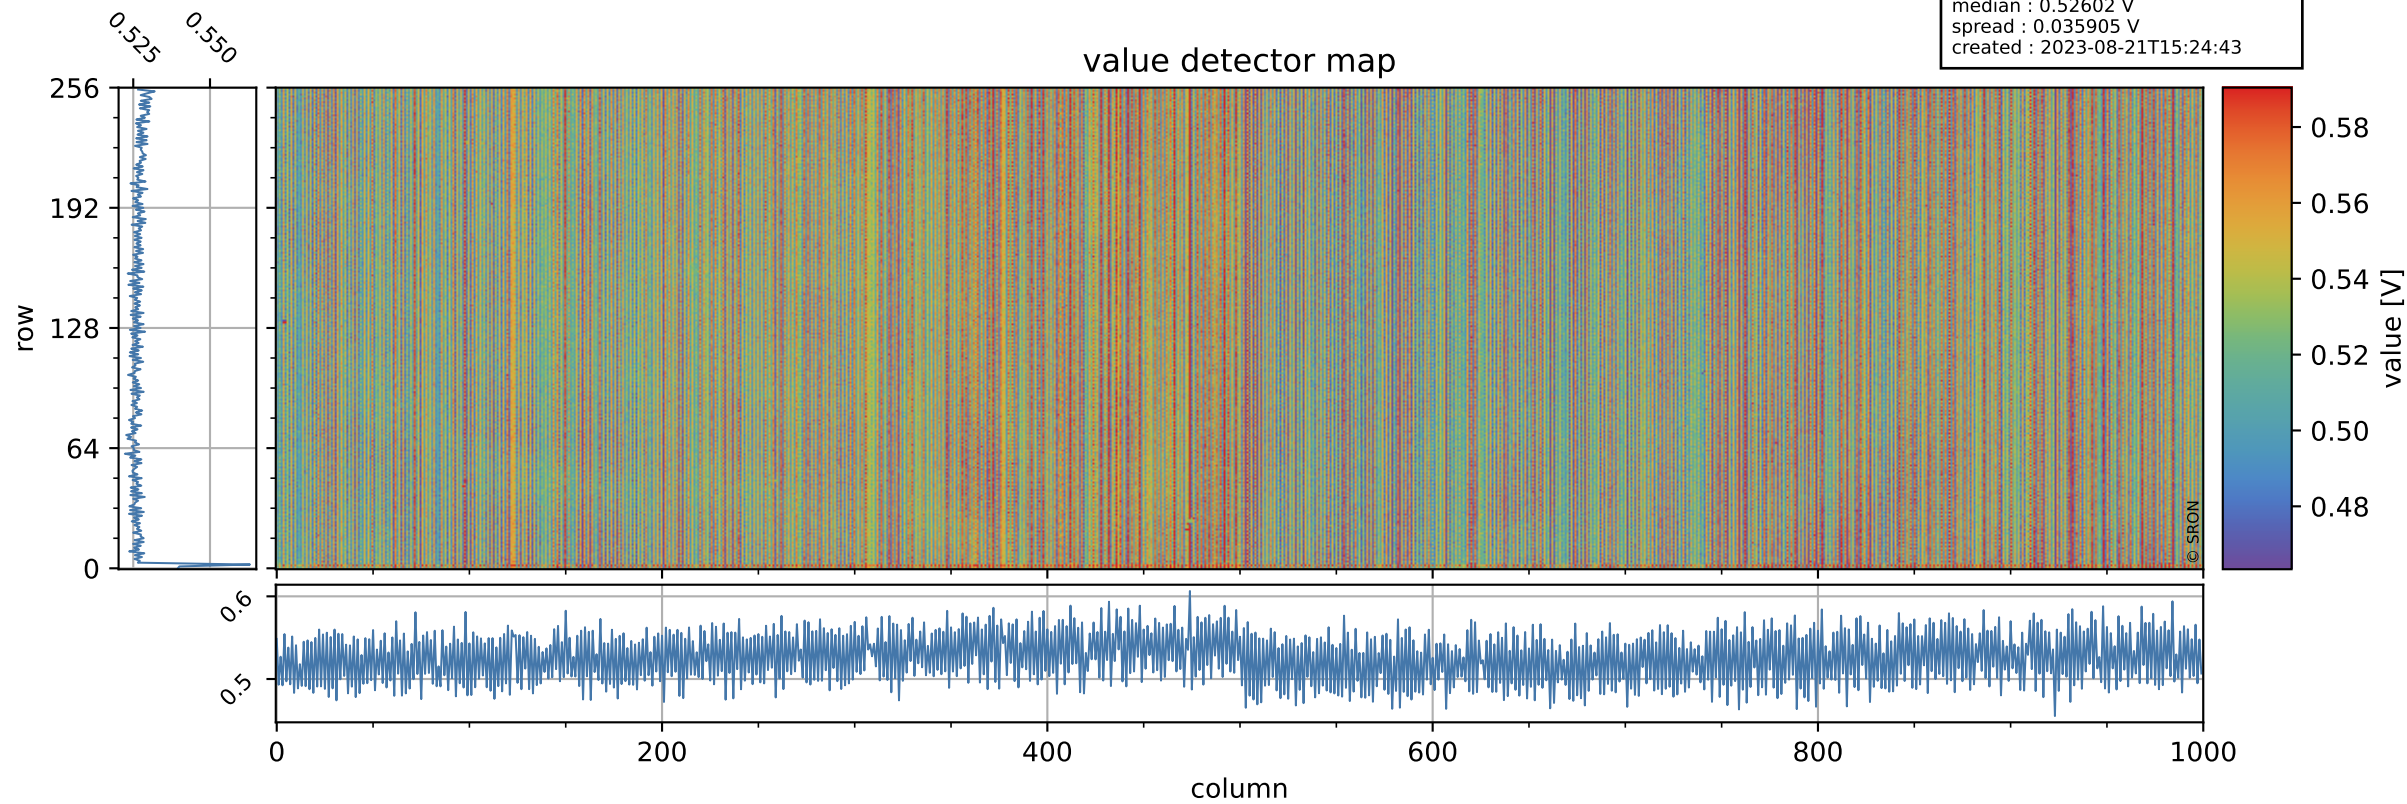

Tropomi SWIR offset (official)

orbits : 19 in [26347, 26392]
coverage : 2022-11-13 / 2022-11-16
median : 0.52602 V
spread : 0.035905 V
created : 2023-08-21T15:24:43

value detector map

Tropomi SWIR offset (official)

orbits : 19 in [26347, 26392]
coverage : 2022-11-13 / 2022-11-16
median : 27.71 μV
spread : 14.063 μV
created : 2023-08-21T15:24:43

Tropomi SWIR offset (official)

orbits : 19 in [26347, 26392]
coverage : 2022-11-13 / 2022-11-16
median : 0.0056173 mV
spread : 0.4026 mV
created : 2023-08-21T15:24:43

value compared with SWIR offset CKD

Tropomi SWIR offset (official) ground-tracks of Sentinel-5P

orbits : 19 in [26347, 26392]
coverage : 2022-11-13 / 2022-11-16
created : 2023-08-21T15:24:44

Tropomi SWIR offset (official)

orbits : [2827, 26392]
coverage : 2018-04-30 / 2022-11-16
created : 2023-08-21T15:24:44

trend of detector median & temperatures