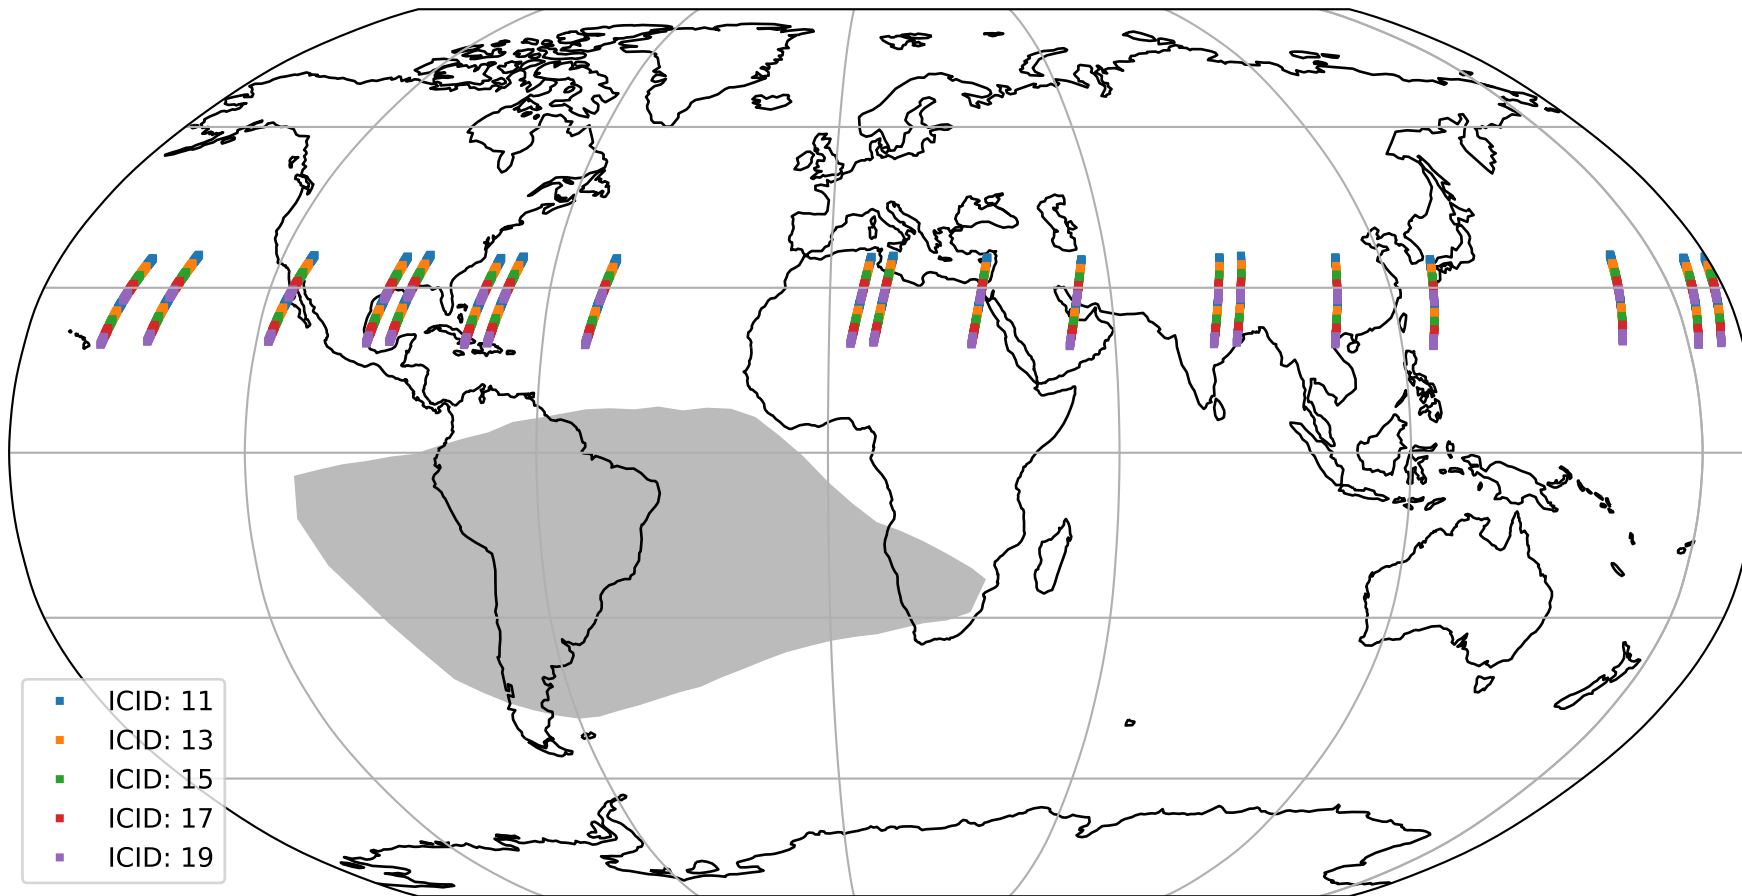

Tropomi SWIR offset (official)

orbits : 19 in [26347, 26392]
coverage : 2022-11-13 / 2022-11-16
median : 0.52602 V
spread : 0.035905 V
created : 2023-08-21T15:24:43

value detector map

Tropomi SWIR offset (official)

orbits : 19 in [26347, 26392]
coverage : 2022-11-13 / 2022-11-16
median : 27.71 μV
spread : 14.063 μV
created : 2023-08-21T15:24:43

Tropomi SWIR offset (official)

orbits : 19 in [26347, 26392]
coverage : 2022-11-13 / 2022-11-16
median : 0.0056173 mV
spread : 0.4026 mV
created : 2023-08-21T15:24:43

value compared with SWIR offset CKD

Tropomi SWIR offset (official) ground-tracks of Sentinel-5P

orbits : 19 in [26347, 26392]
coverage : 2022-11-13 / 2022-11-16
created : 2023-08-21T15:24:44

Tropomi SWIR offset (official)

orbits : [2827, 26392]
coverage : 2018-04-30 / 2022-11-16
created : 2023-08-21T15:24:44

trend of detector median & temperatures