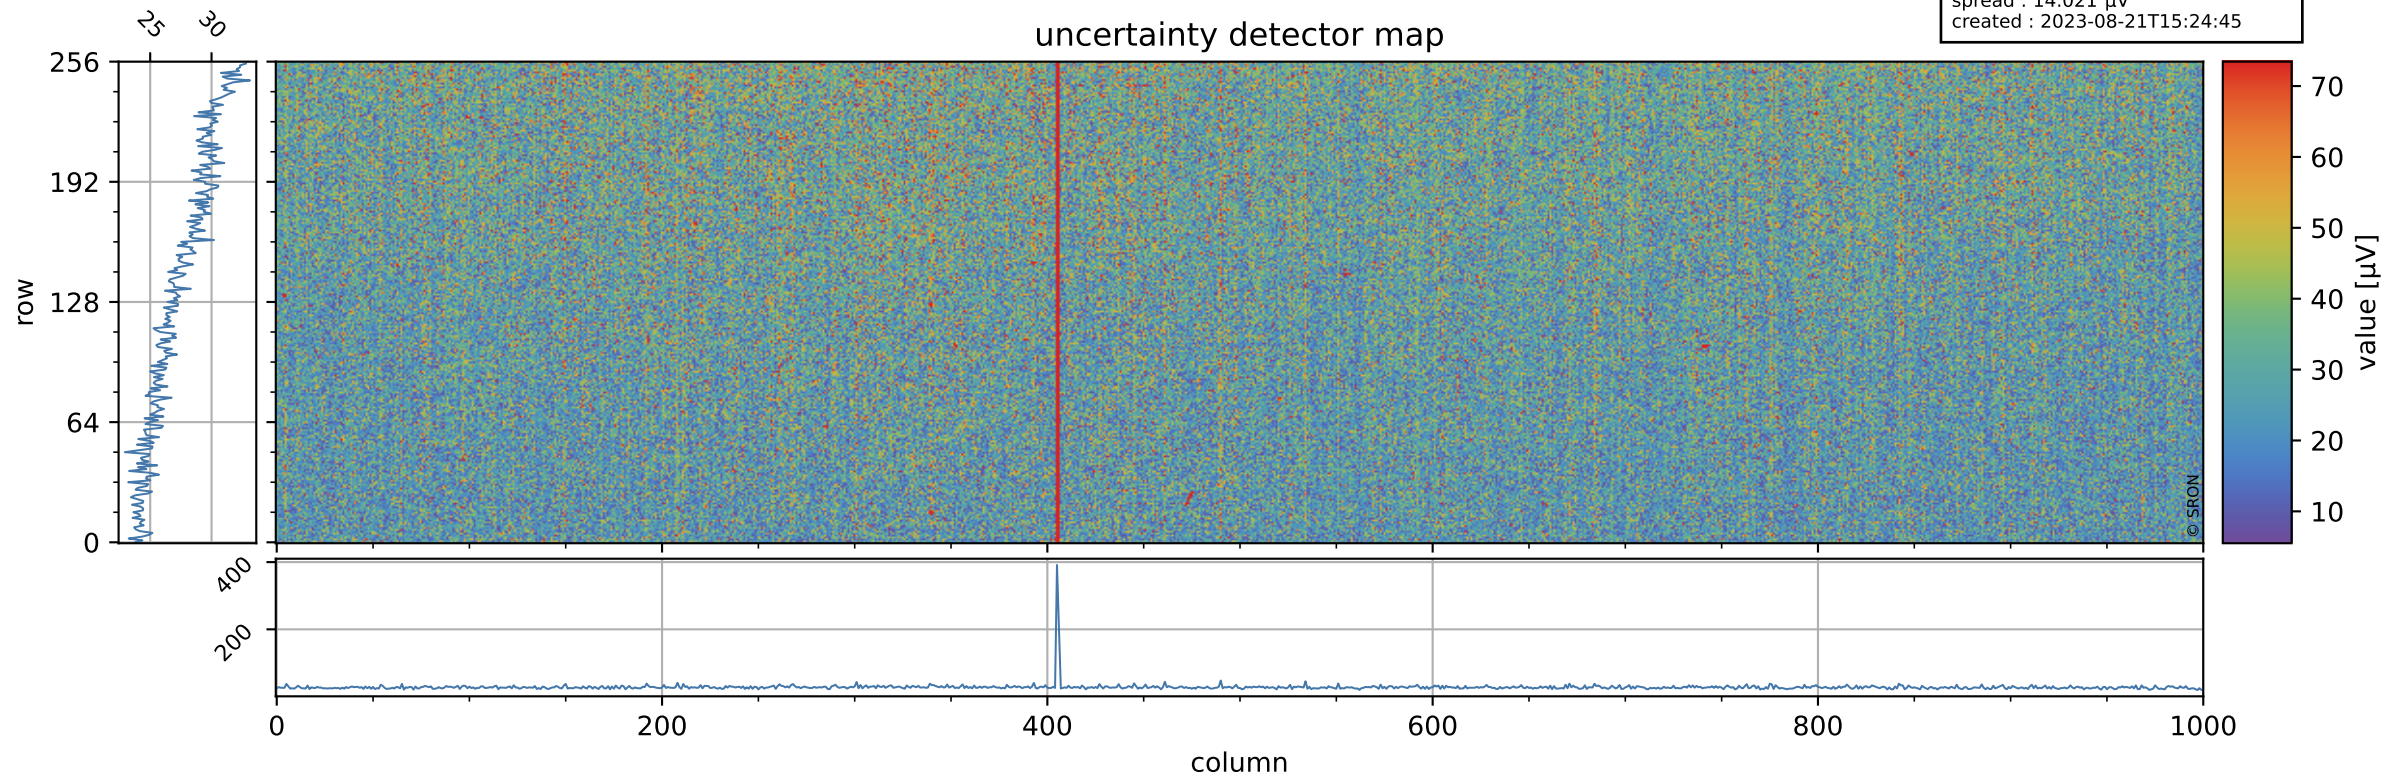

Tropomi SWIR offset (official)

orbits : 20 in [26362, 26407]
coverage : 2022-11-14 / 2022-11-17
median : 0.52601 V
spread : 0.035903 V
created : 2023-08-21T15:24:45

value detector map

Tropomi SWIR offset (official)

orbits : 20 in [26362, 26407]
coverage : 2022-11-14 / 2022-11-17
median : 27.602 μV
spread : 14.021 μV
created : 2023-08-21T15:24:45

Tropomi SWIR offset (official)

orbits : 20 in [26362, 26407]
coverage : 2022-11-14 / 2022-11-17
median : 4.1686e-05 mV
spread : 0.3987 mV
created : 2023-08-21T15:24:46

value compared with SWIR offset CKD

Tropomi SWIR offset (official) ground-tracks of Sentinel-5P

orbits : 20 in [26362, 26407]
coverage : 2022-11-14 / 2022-11-17
created : 2023-08-21T15:24:46

Tropomi SWIR offset (official)

orbits : [2827, 26407]
coverage : 2018-04-30 / 2022-11-17
created : 2023-08-21T15:24:46

trend of detector median & temperatures