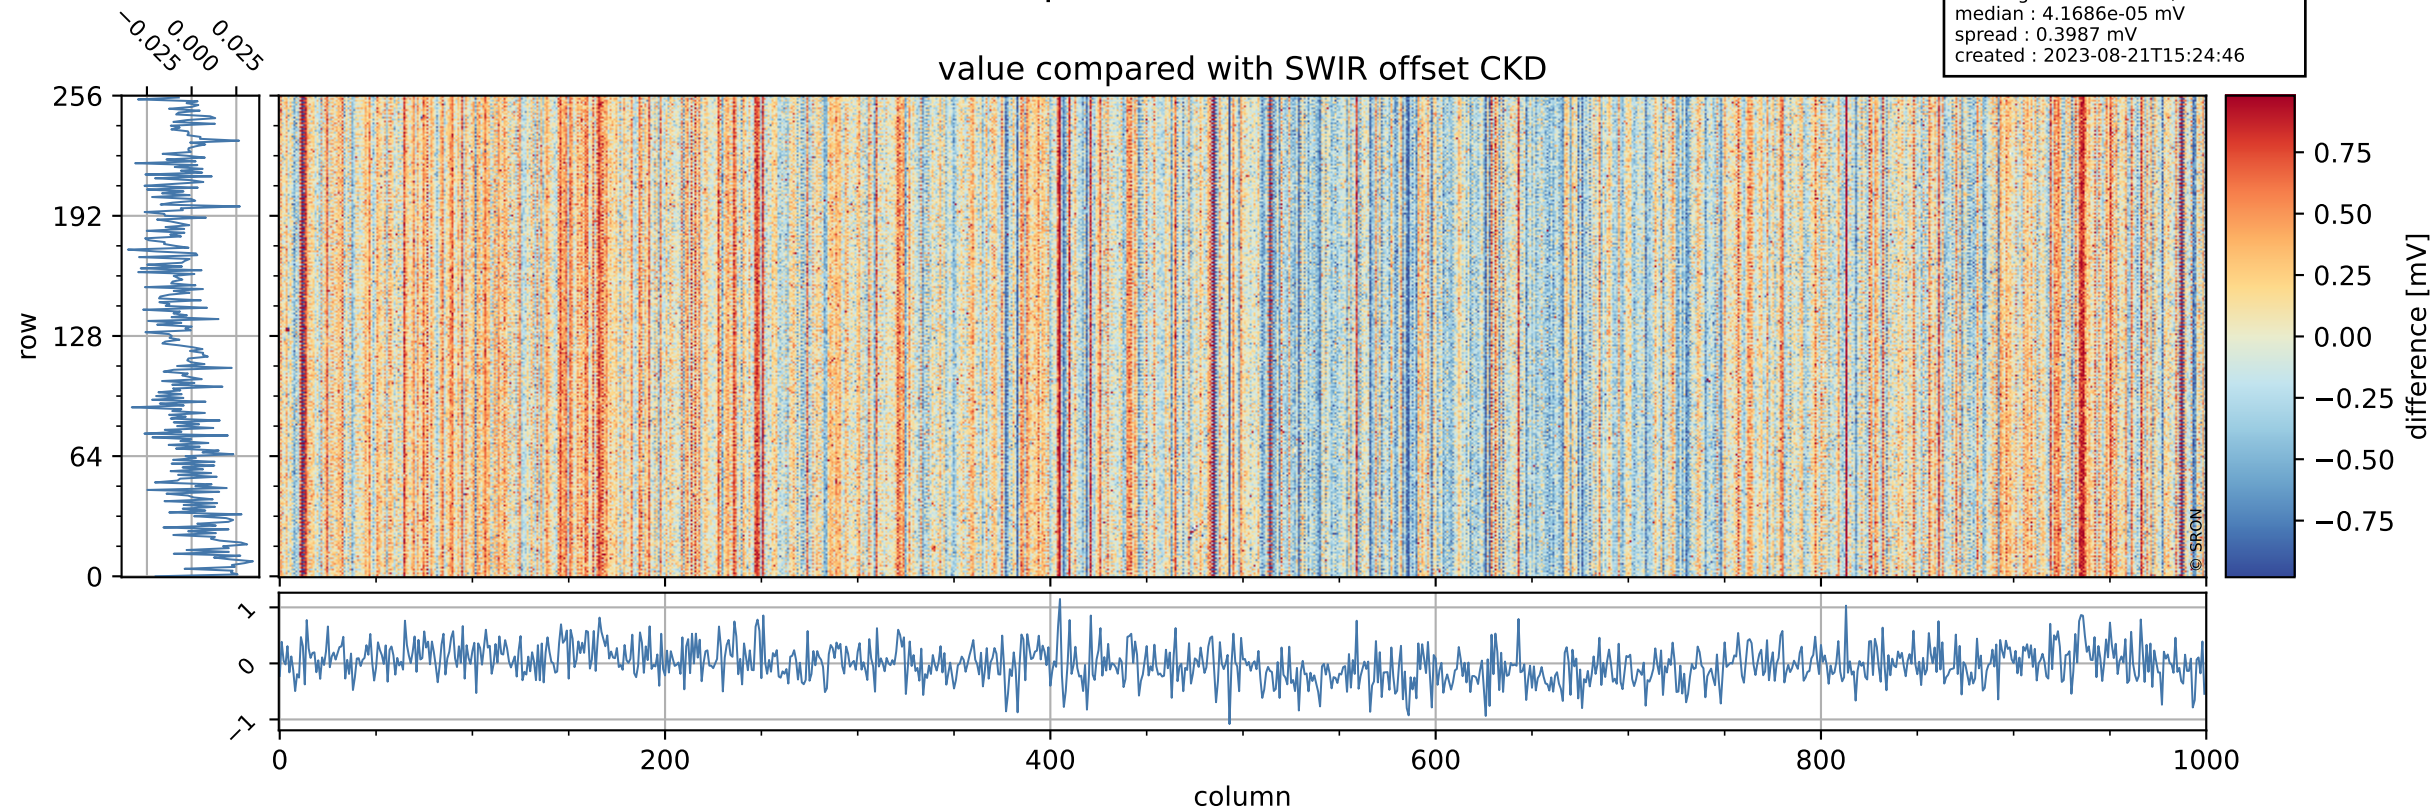

Tropomi SWIR offset (official)

orbits : 20 in [26362, 26407]
coverage : 2022-11-14 / 2022-11-17
median : 0.52601 V
spread : 0.035903 V
created : 2023-08-21T15:24:45

value detector map

Tropomi SWIR offset (official)

orbits : 20 in [26362, 26407]
coverage : 2022-11-14 / 2022-11-17
median : 27.602 μV
spread : 14.021 μV
created : 2023-08-21T15:24:45

Tropomi SWIR offset (official)

orbits : 20 in [26362, 26407]
coverage : 2022-11-14 / 2022-11-17
median : 4.1686e-05 mV
spread : 0.3987 mV
created : 2023-08-21T15:24:46

value compared with SWIR offset CKD

Tropomi SWIR offset (official) ground-tracks of Sentinel-5P

orbits : 20 in [26362, 26407]
coverage : 2022-11-14 / 2022-11-17
created : 2023-08-21T15:24:46

Tropomi SWIR offset (official)

orbits : [2827, 26407]
coverage : 2018-04-30 / 2022-11-17
created : 2023-08-21T15:24:46

trend of detector median & temperatures