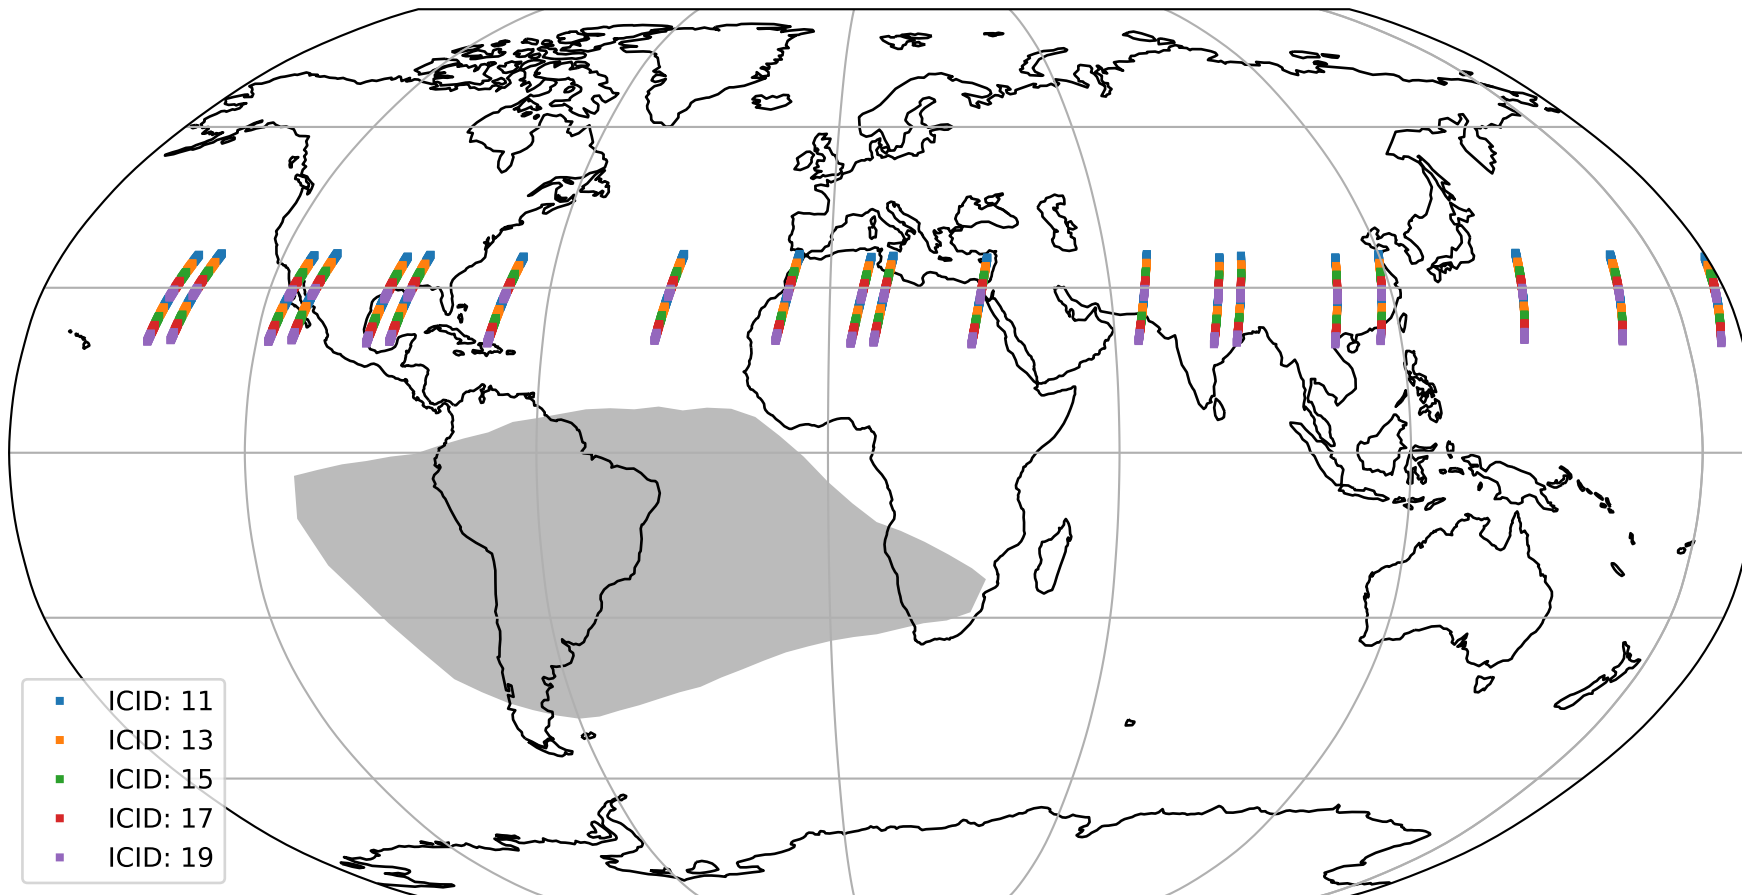

Tropomi SWIR offset (official)

orbits : 20 in [26362, 26407]
coverage : 2022-11-14 / 2022-11-17
median : 0.52601 V
spread : 0.035903 V
created : 2023-08-21T15:24:45

value detector map

Tropomi SWIR offset (official)

orbits : 20 in [26362, 26407]
coverage : 2022-11-14 / 2022-11-17
median : 27.602 μV
spread : 14.021 μV
created : 2023-08-21T15:24:45

Tropomi SWIR offset (official)

orbits : 20 in [26362, 26407]
coverage : 2022-11-14 / 2022-11-17
median : 4.1686e-05 mV
spread : 0.3987 mV
created : 2023-08-21T15:24:46

value compared with SWIR offset CKD

Tropomi SWIR offset (official) ground-tracks of Sentinel-5P

orbits : 20 in [26362, 26407]
coverage : 2022-11-14 / 2022-11-17
created : 2023-08-21T15:24:46

Tropomi SWIR offset (official)

orbits : [2827, 26407]
coverage : 2018-04-30 / 2022-11-17
created : 2023-08-21T15:24:46

trend of detector median & temperatures