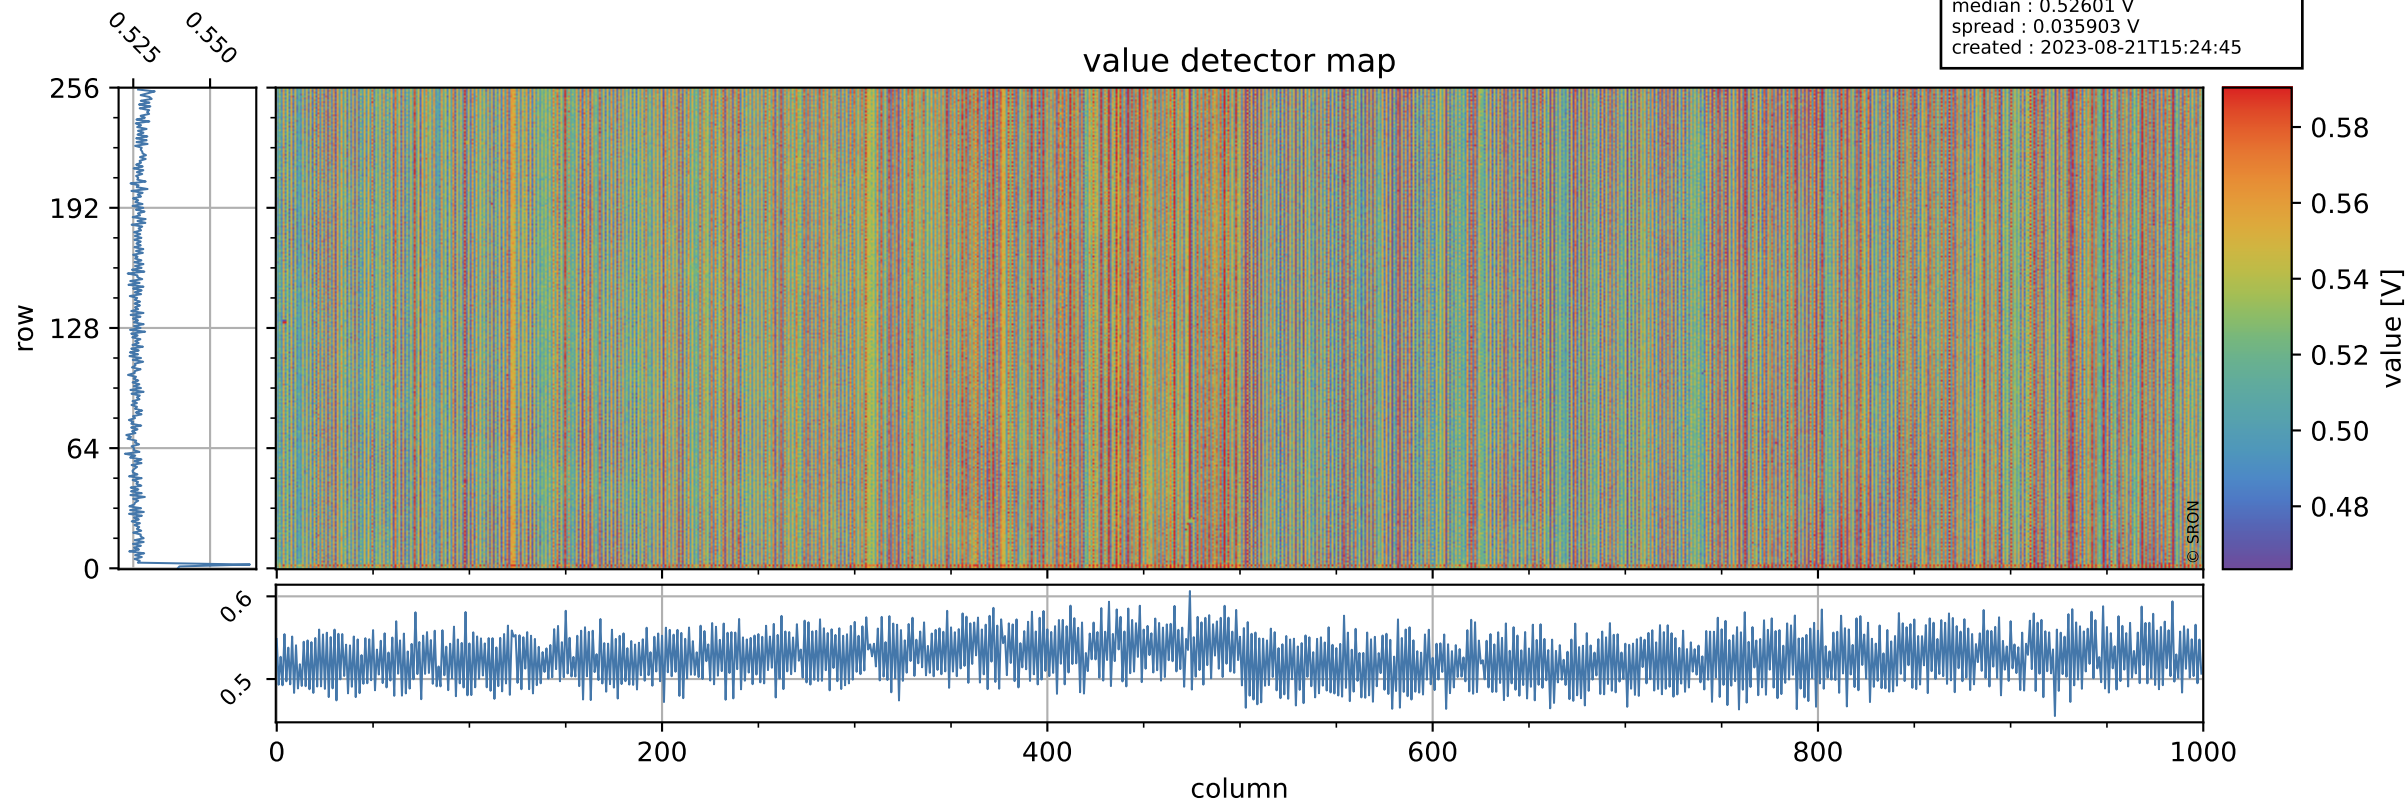

Tropomi SWIR offset (official)

orbits : 20 in [26362, 26407]
coverage : 2022-11-14 / 2022-11-17
median : 0.52601 V
spread : 0.035903 V
created : 2023-08-21T15:24:45

value detector map

Tropomi SWIR offset (official)

orbits : 20 in [26362, 26407]
coverage : 2022-11-14 / 2022-11-17
median : 27.602 μV
spread : 14.021 μV
created : 2023-08-21T15:24:45

Tropomi SWIR offset (official)

orbits : 20 in [26362, 26407]
coverage : 2022-11-14 / 2022-11-17
median : 4.1686e-05 mV
spread : 0.3987 mV
created : 2023-08-21T15:24:46

value compared with SWIR offset CKD

Tropomi SWIR offset (official) ground-tracks of Sentinel-5P

orbits : 20 in [26362, 26407]
coverage : 2022-11-14 / 2022-11-17
created : 2023-08-21T15:24:46

Tropomi SWIR offset (official)

orbits : [2827, 26407]
coverage : 2018-04-30 / 2022-11-17
created : 2023-08-21T15:24:46

trend of detector median & temperatures