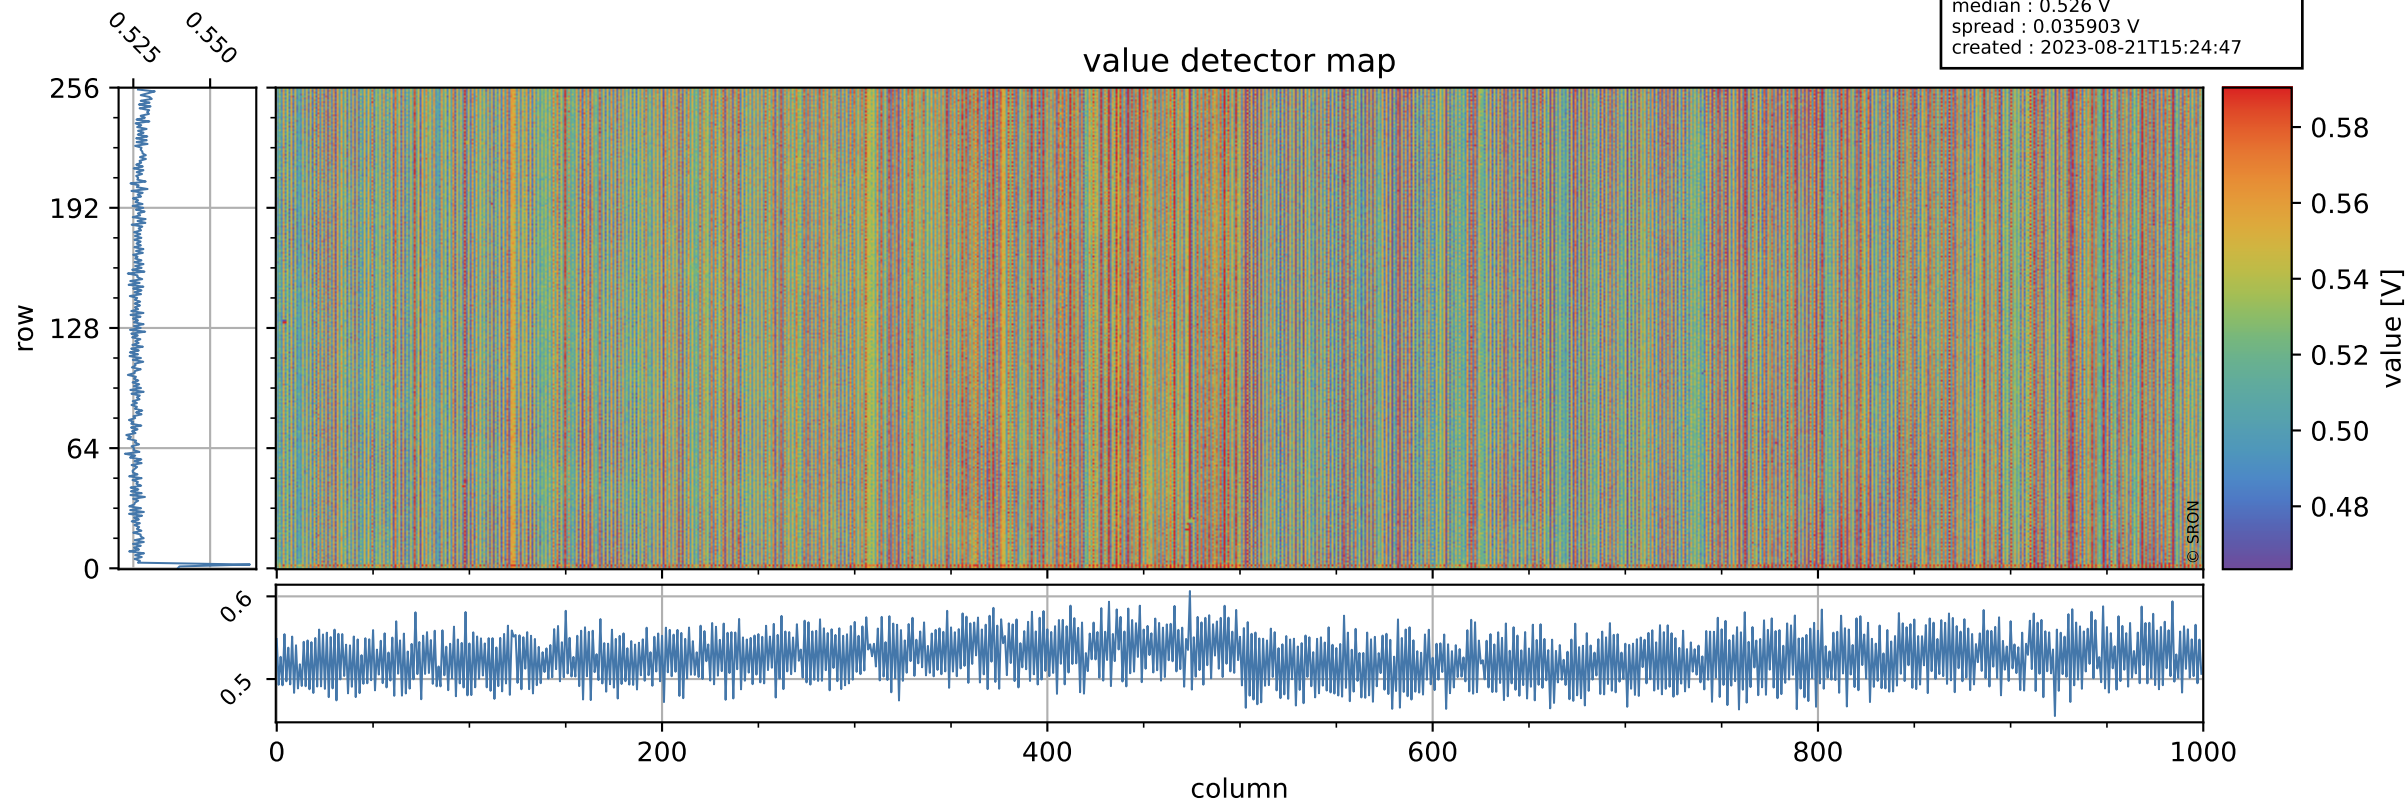

Tropomi SWIR offset (official)

orbits : 19 in [26377, 26422]
coverage : 2022-11-15 / 2022-11-18
median : 0.526 V
spread : 0.035903 V
created : 2023-08-21T15:24:47

value detector map

Tropomi SWIR offset (official)

orbits : 19 in [26377, 26422]
coverage : 2022-11-15 / 2022-11-18
median : 28.292 μV
spread : 14.379 μV
created : 2023-08-21T15:24:48

Tropomi SWIR offset (official)

value compared with SWIR offset CKD

orbits : 19 in [26377, 26422]
coverage : 2022-11-15 / 2022-11-18
median : -0.0074664 mV
spread : 0.39854 mV
created : 2023-08-21T15:24:48

Tropomi SWIR offset (official) ground-tracks of Sentinel-5P

orbits : 19 in [26377, 26422]
coverage : 2022-11-15 / 2022-11-18
created : 2023-08-21T15:24:48

Tropomi SWIR offset (official)

orbits : [2827, 26422]
coverage : 2018-04-30 / 2022-11-18
created : 2023-08-21T15:24:49

trend of detector median & temperatures