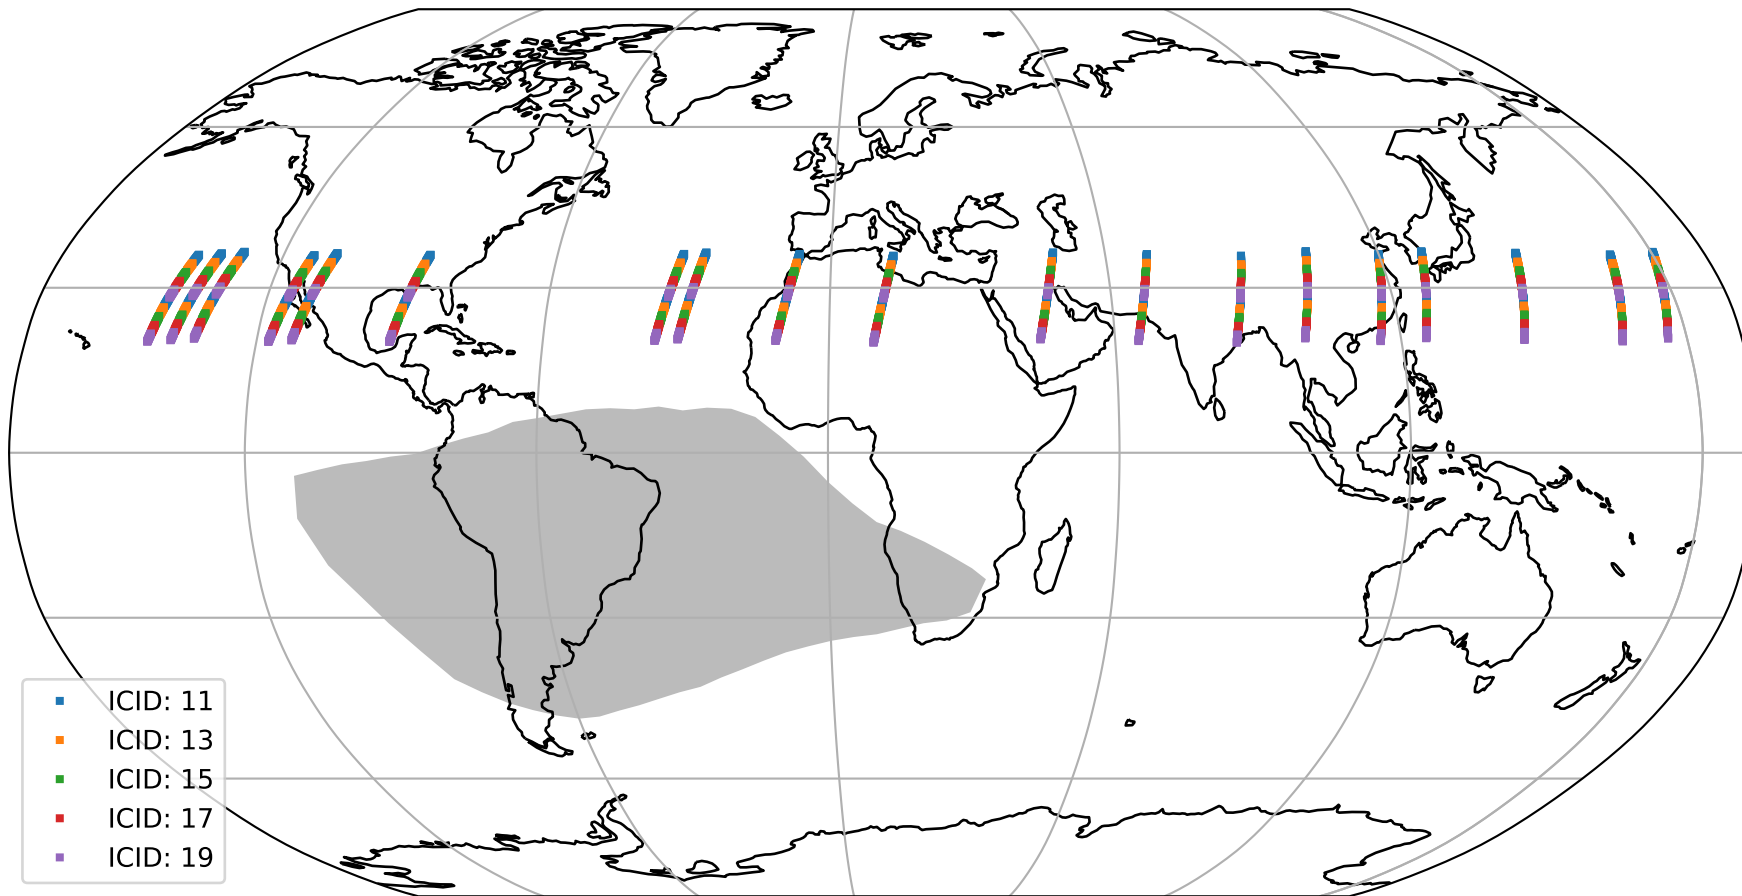

Tropomi SWIR offset (official)

orbits : 19 in [26377, 26422]
coverage : 2022-11-15 / 2022-11-18
median : 0.526 V
spread : 0.035903 V
created : 2023-08-21T15:24:47

value detector map

Tropomi SWIR offset (official)

orbits : 19 in [26377, 26422]
coverage : 2022-11-15 / 2022-11-18
median : 28.292 μV
spread : 14.379 μV
created : 2023-08-21T15:24:48

Tropomi SWIR offset (official)

value compared with SWIR offset CKD

orbits : 19 in [26377, 26422]
coverage : 2022-11-15 / 2022-11-18
median : -0.0074664 mV
spread : 0.39854 mV
created : 2023-08-21T15:24:48

Tropomi SWIR offset (official) ground-tracks of Sentinel-5P

orbits : 19 in [26377, 26422]
coverage : 2022-11-15 / 2022-11-18
created : 2023-08-21T15:24:48

Tropomi SWIR offset (official)

orbits : [2827, 26422]
coverage : 2018-04-30 / 2022-11-18
created : 2023-08-21T15:24:49