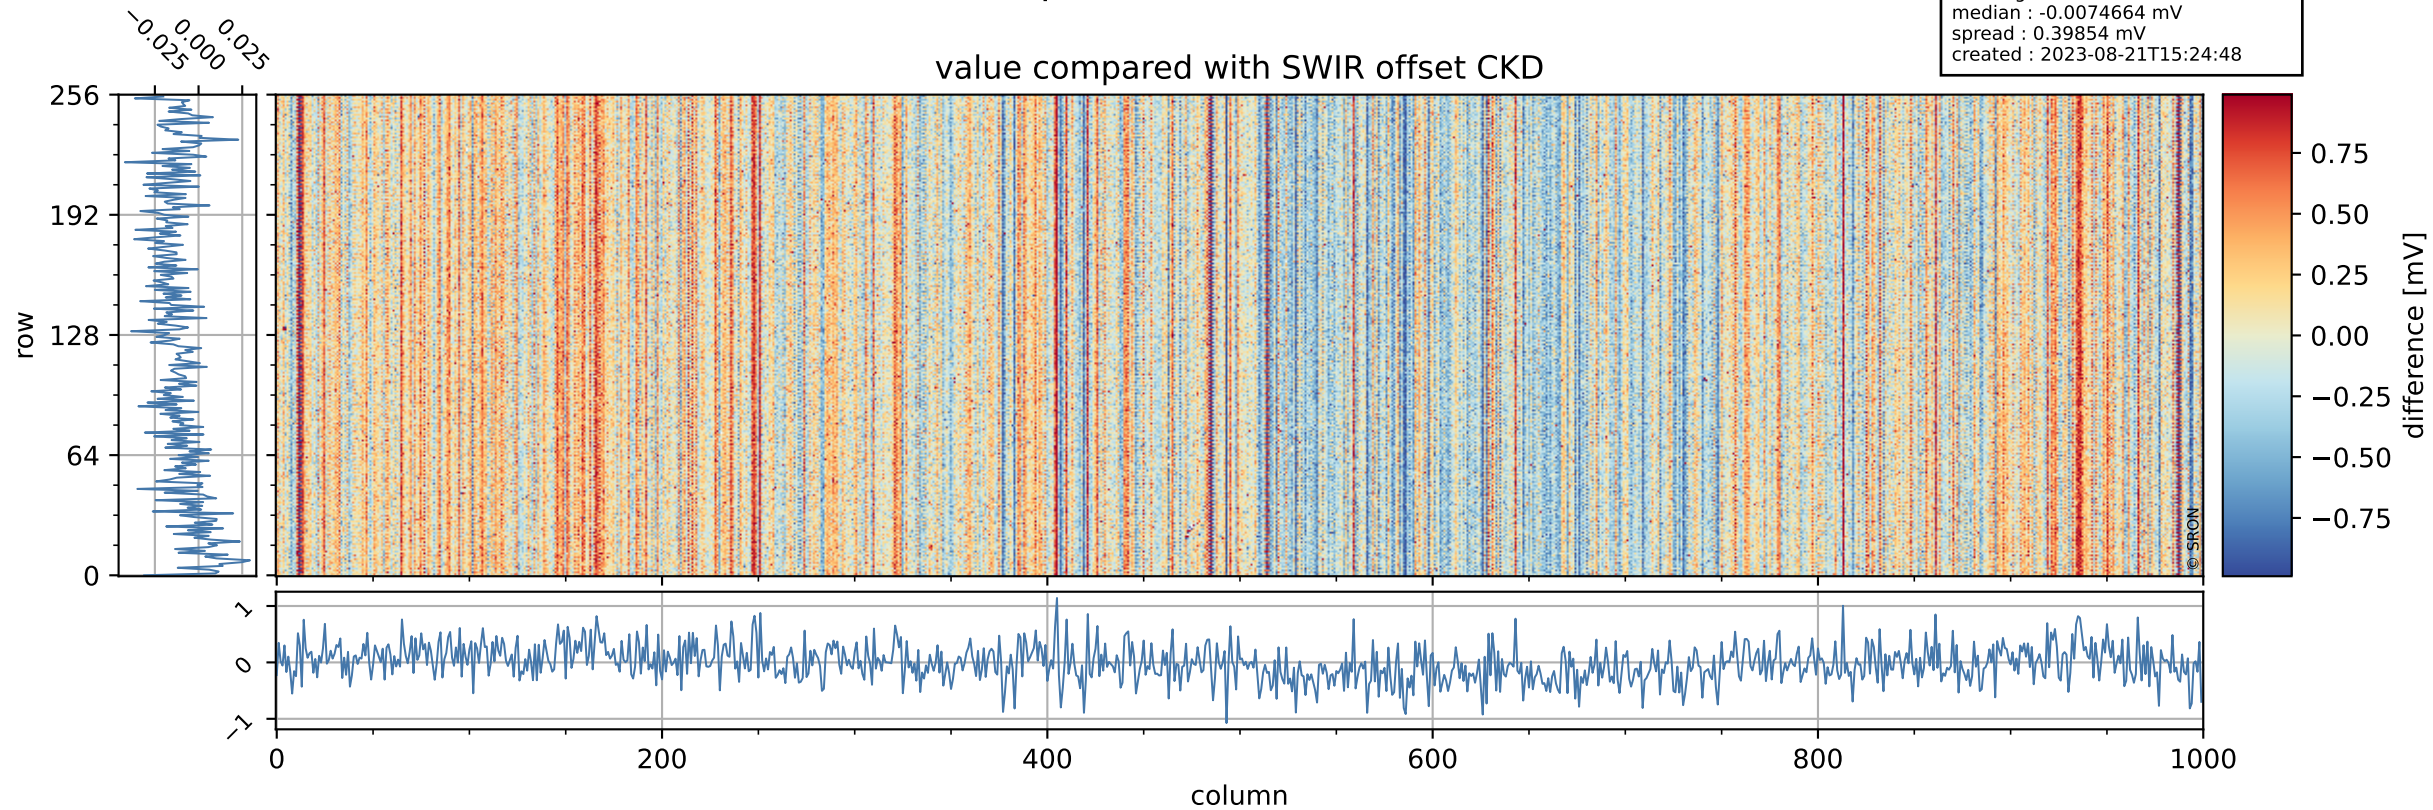

Tropomi SWIR offset (official)

orbits : 19 in [26377, 26422]
coverage : 2022-11-15 / 2022-11-18
median : 0.526 V
spread : 0.035903 V
created : 2023-08-21T15:24:47

value detector map

Tropomi SWIR offset (official)

orbits : 19 in [26377, 26422]
coverage : 2022-11-15 / 2022-11-18
median : 28.292 μV
spread : 14.379 μV
created : 2023-08-21T15:24:48

Tropomi SWIR offset (official)

value compared with SWIR offset CKD

orbits : 19 in [26377, 26422]
coverage : 2022-11-15 / 2022-11-18
median : -0.0074664 mV
spread : 0.39854 mV
created : 2023-08-21T15:24:48

Tropomi SWIR offset (official) ground-tracks of Sentinel-5P

orbits : 19 in [26377, 26422]
coverage : 2022-11-15 / 2022-11-18
created : 2023-08-21T15:24:48

Tropomi SWIR offset (official)

orbits : [2827, 26422]
coverage : 2018-04-30 / 2022-11-18
created : 2023-08-21T15:24:49

trend of detector median & temperatures