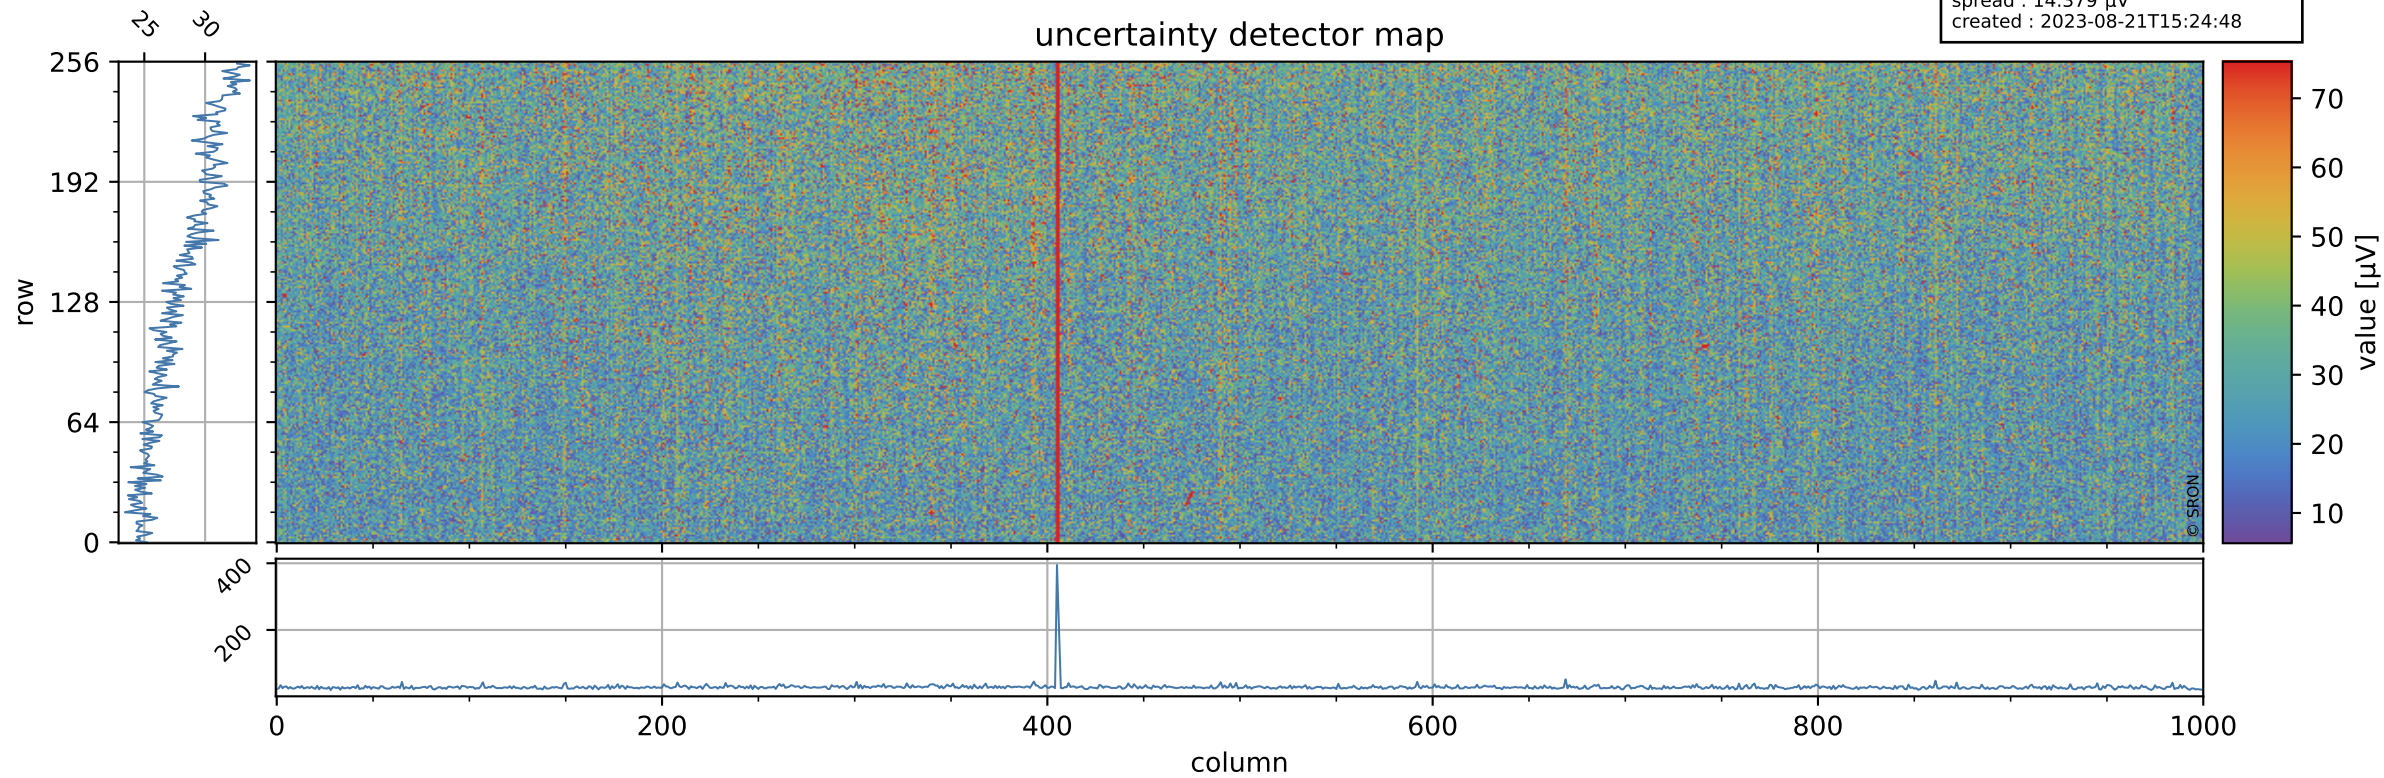

Tropomi SWIR offset (official)

orbits : 19 in [26377, 26422]
coverage : 2022-11-15 / 2022-11-18
median : 0.526 V
spread : 0.035903 V
created : 2023-08-21T15:24:47

value detector map

Tropomi SWIR offset (official)

orbits : 19 in [26377, 26422]
coverage : 2022-11-15 / 2022-11-18
median : 28.292 μV
spread : 14.379 μV
created : 2023-08-21T15:24:48

Tropomi SWIR offset (official)

value compared with SWIR offset CKD

orbits : 19 in [26377, 26422]
coverage : 2022-11-15 / 2022-11-18
median : -0.0074664 mV
spread : 0.39854 mV
created : 2023-08-21T15:24:48

Tropomi SWIR offset (official) ground-tracks of Sentinel-5P

orbits : 19 in [26377, 26422]
coverage : 2022-11-15 / 2022-11-18
created : 2023-08-21T15:24:48

Tropomi SWIR offset (official)

orbits : [2827, 26422]
coverage : 2018-04-30 / 2022-11-18
created : 2023-08-21T15:24:49

trend of detector median & temperatures