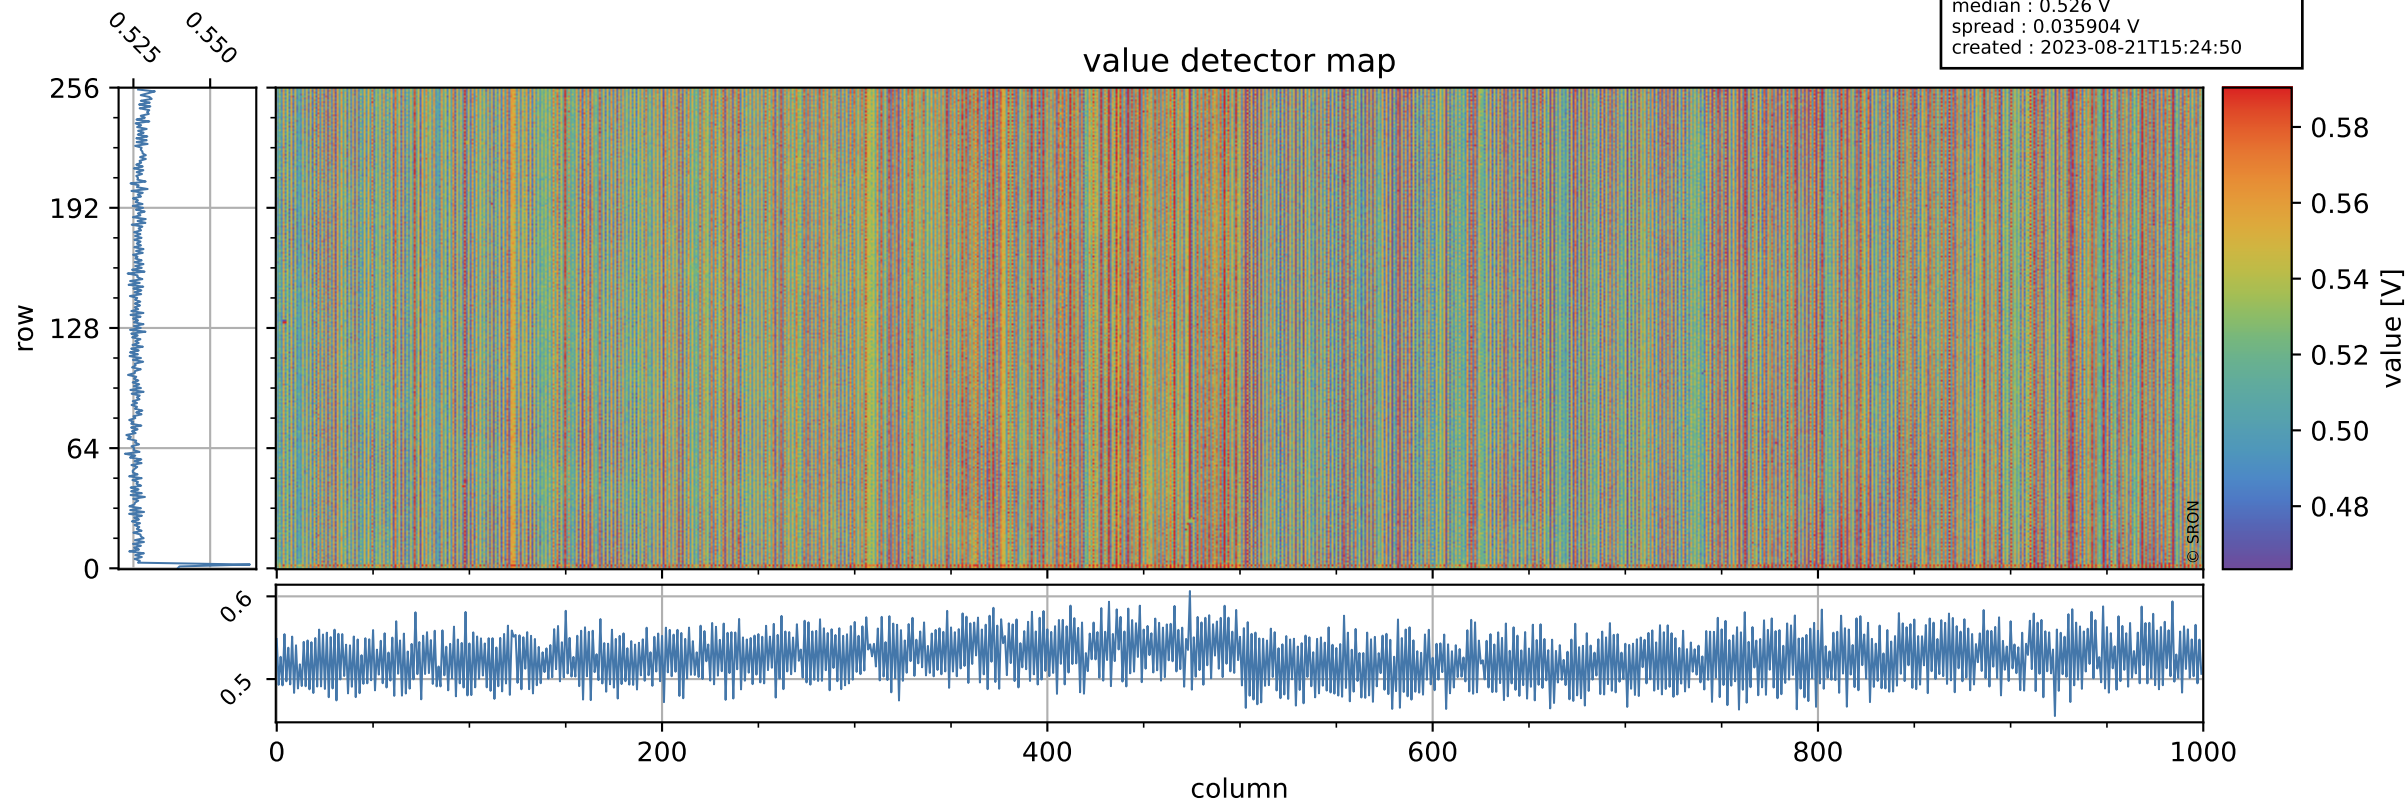

Tropomi SWIR offset (official)

orbits : 19 in [26392, 26437]
coverage : 2022-11-16 / 2022-11-19
median : 0.526 V
spread : 0.035904 V
created : 2023-08-21T15:24:50

value detector map

Tropomi SWIR offset (official)

orbits : 19 in [26392, 26437]
coverage : 2022-11-16 / 2022-11-19
median : 28.218 μV
spread : 14.379 μV
created : 2023-08-21T15:24:50

Tropomi SWIR offset (official)

orbits : 19 in [26392, 26437]
coverage : 2022-11-16 / 2022-11-19
median : -0.016723 mV
spread : 0.40176 mV
created : 2023-08-21T15:24:50

value compared with SWIR offset CKD

Tropomi SWIR offset (official) ground-tracks of Sentinel-5P

orbits : 19 in [26392, 26437]
coverage : 2022-11-16 / 2022-11-19
created : 2023-08-21T15:24:50

Tropomi SWIR offset (official)

orbits : [2827, 26437]
coverage : 2018-04-30 / 2022-11-19
created : 2023-08-21T15:24:51

trend of detector median & temperatures