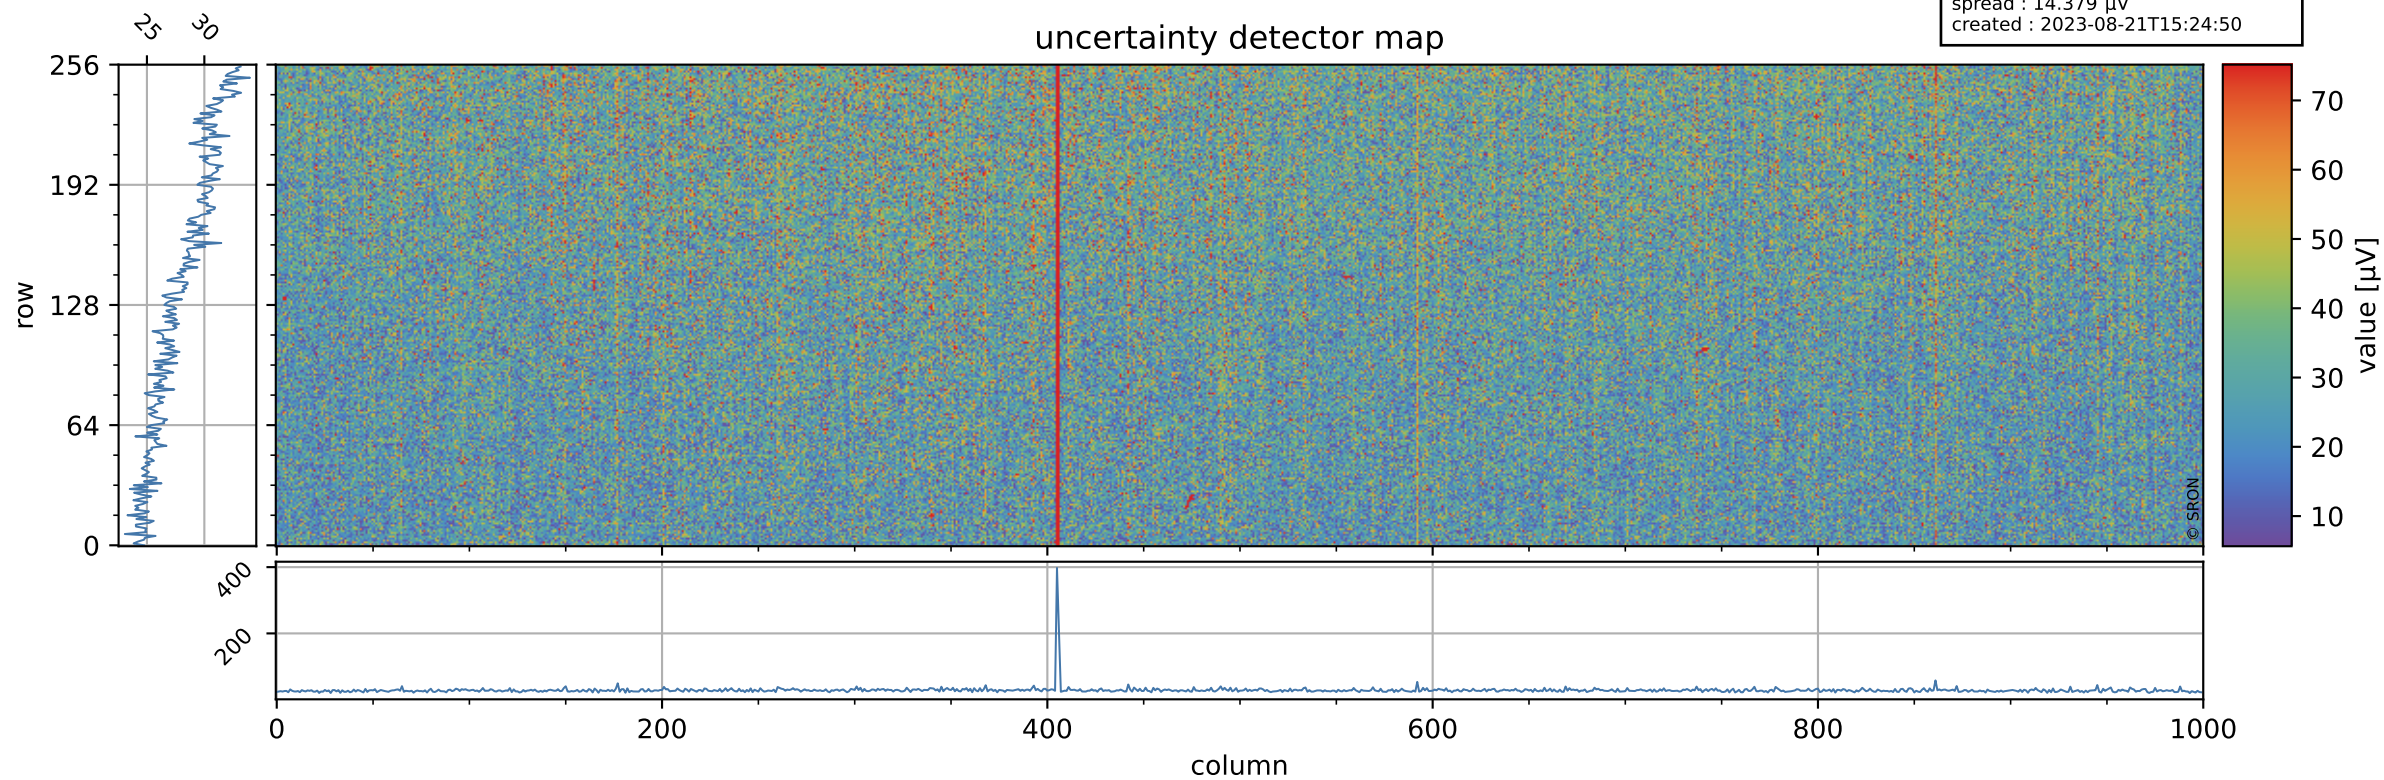

Tropomi SWIR offset (official)

orbits : 19 in [26392, 26437]
coverage : 2022-11-16 / 2022-11-19
median : 0.526 V
spread : 0.035904 V
created : 2023-08-21T15:24:50

value detector map

Tropomi SWIR offset (official)

orbits : 19 in [26392, 26437]
coverage : 2022-11-16 / 2022-11-19
median : 28.218 μV
spread : 14.379 μV
created : 2023-08-21T15:24:50

Tropomi SWIR offset (official)

orbits : 19 in [26392, 26437]
coverage : 2022-11-16 / 2022-11-19
median : -0.016723 mV
spread : 0.40176 mV
created : 2023-08-21T15:24:50

value compared with SWIR offset CKD

Tropomi SWIR offset (official) ground-tracks of Sentinel-5P

orbits : 19 in [26392, 26437]
coverage : 2022-11-16 / 2022-11-19
created : 2023-08-21T15:24:50

Tropomi SWIR offset (official)

orbits : [2827, 26437]
coverage : 2018-04-30 / 2022-11-19
created : 2023-08-21T15:24:51

trend of detector median & temperatures