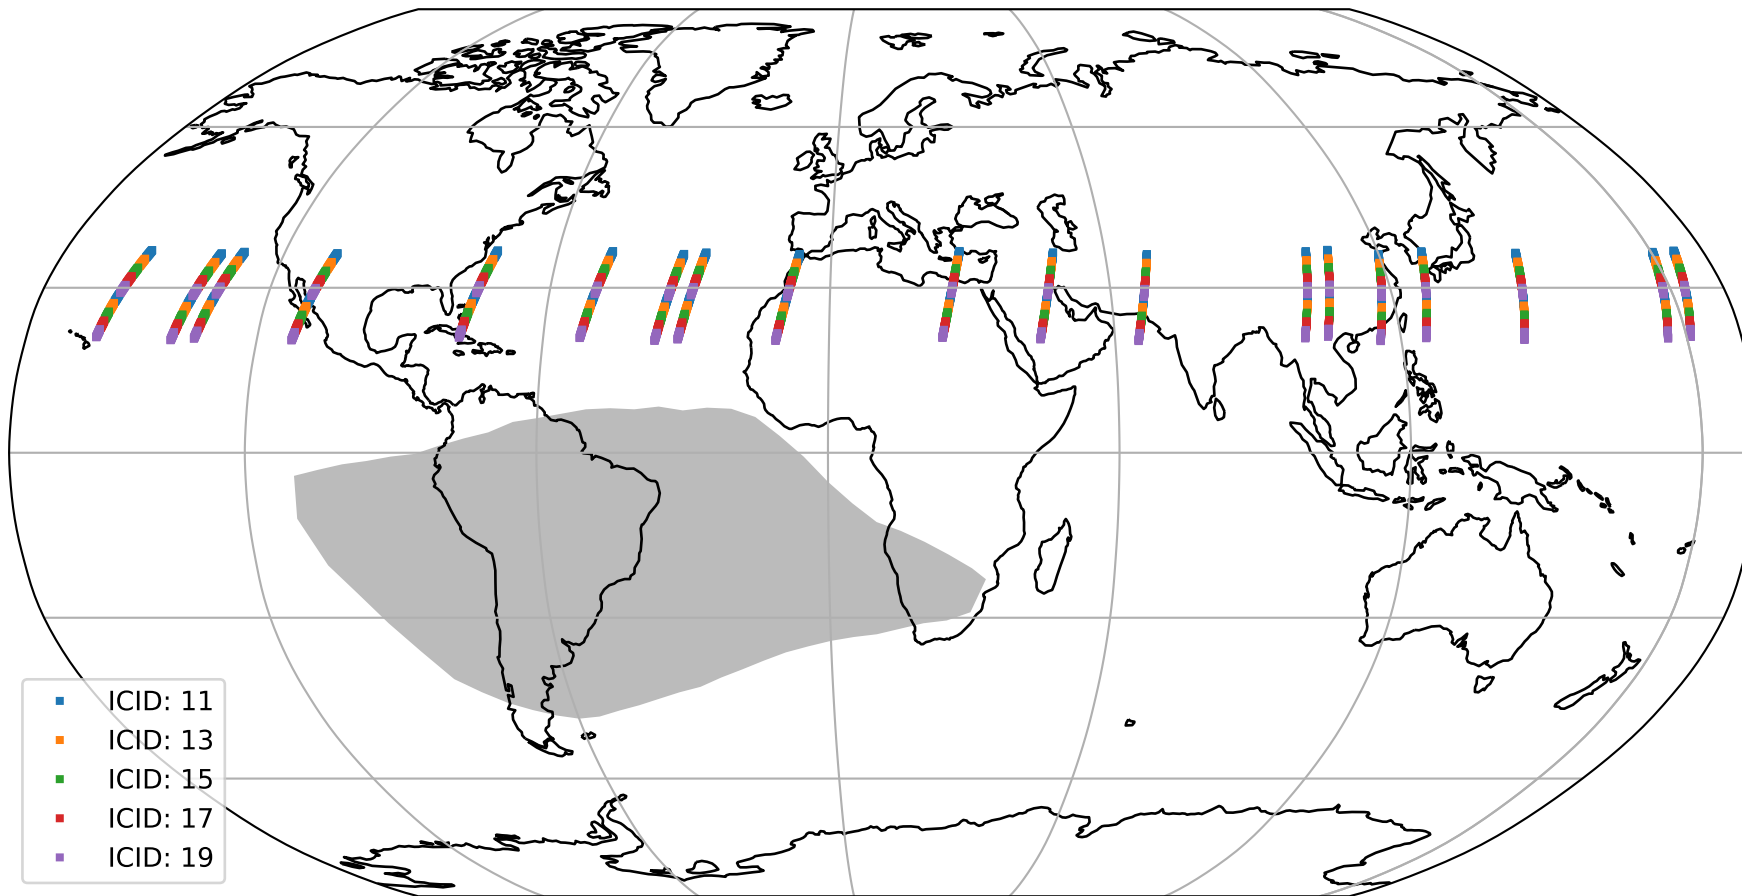

Tropomi SWIR offset (official)

orbits : 19 in [26392, 26437]
coverage : 2022-11-16 / 2022-11-19
median : 0.526 V
spread : 0.035904 V
created : 2023-08-21T15:24:50

value detector map

Tropomi SWIR offset (official)

orbits : 19 in [26392, 26437]
coverage : 2022-11-16 / 2022-11-19
median : 28.218 μV
spread : 14.379 μV
created : 2023-08-21T15:24:50

Tropomi SWIR offset (official)

orbits : 19 in [26392, 26437]
coverage : 2022-11-16 / 2022-11-19
median : -0.016723 mV
spread : 0.40176 mV
created : 2023-08-21T15:24:50

value compared with SWIR offset CKD

Tropomi SWIR offset (official) ground-tracks of Sentinel-5P

orbits : 19 in [26392, 26437]
coverage : 2022-11-16 / 2022-11-19
created : 2023-08-21T15:24:50

Tropomi SWIR offset (official)

orbits : [2827, 26437]
coverage : 2018-04-30 / 2022-11-19
created : 2023-08-21T15:24:51

trend of detector median & temperatures