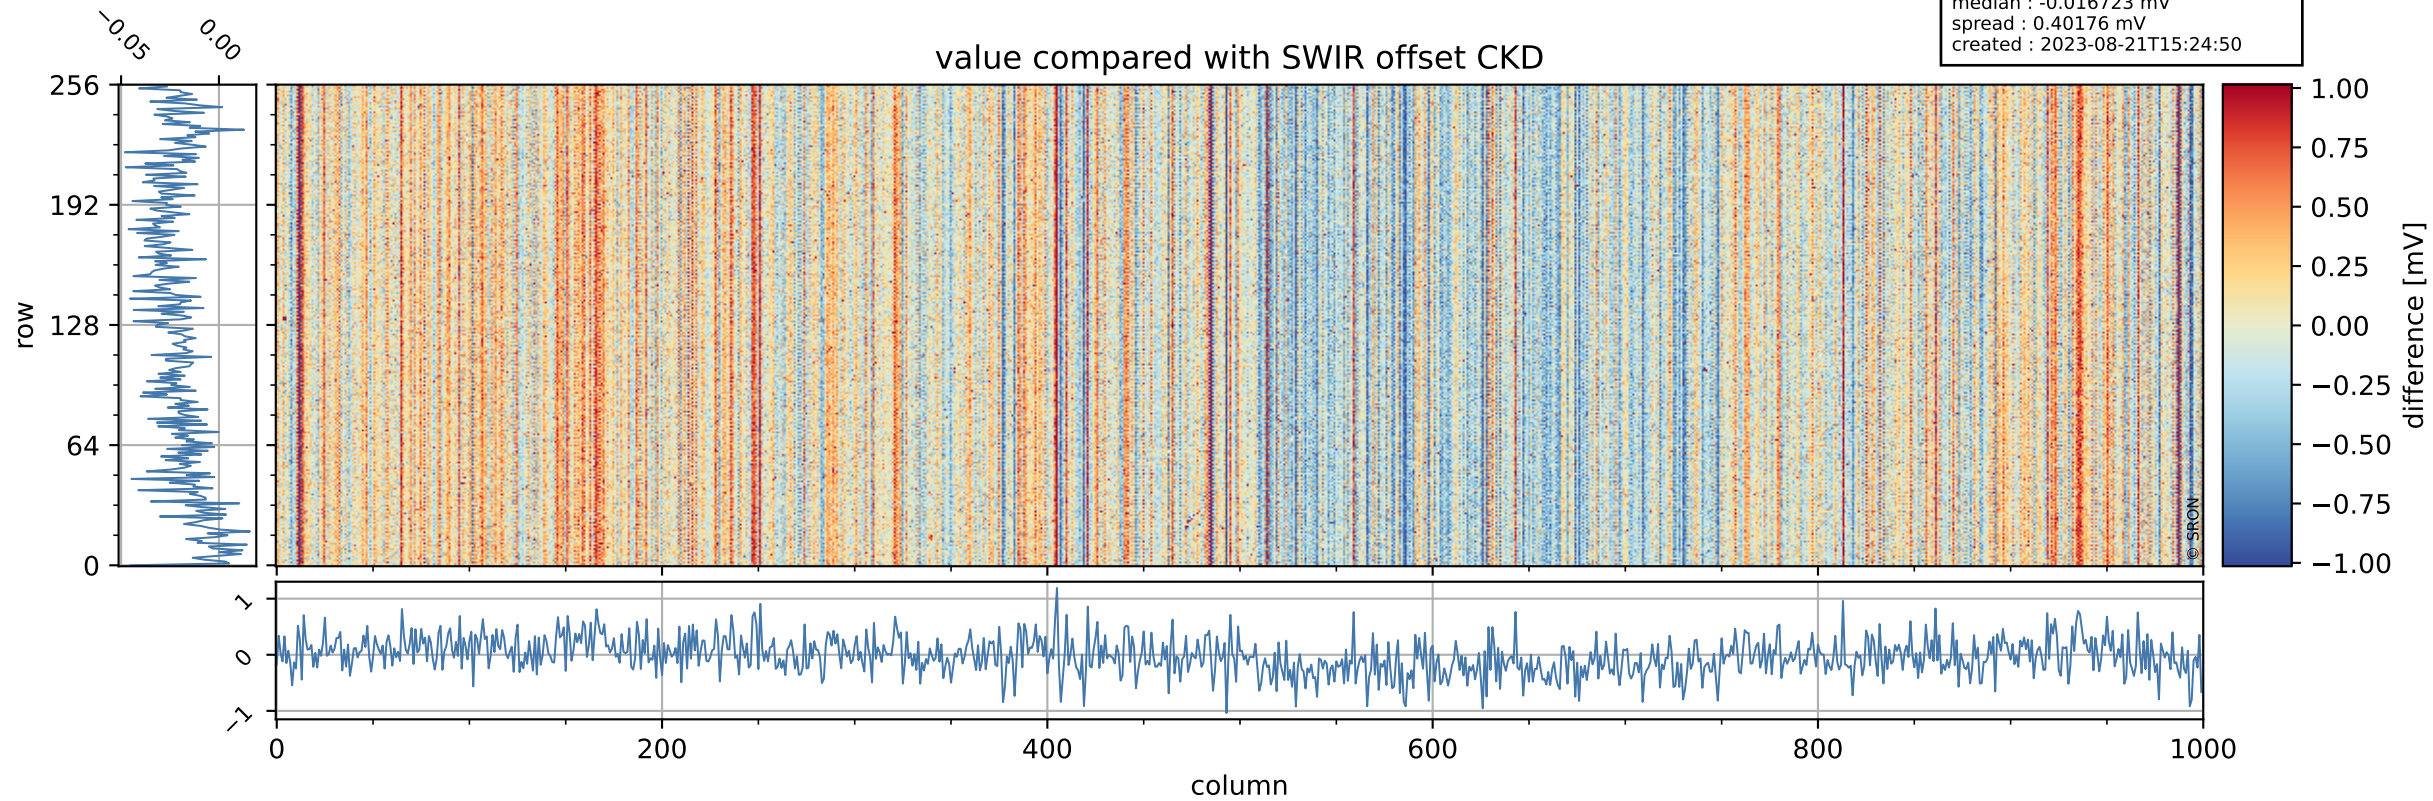

Tropomi SWIR offset (official)

orbits : 19 in [26392, 26437]
coverage : 2022-11-16 / 2022-11-19
median : 0.526 V
spread : 0.035904 V
created : 2023-08-21T15:24:50

value detector map

Tropomi SWIR offset (official)

orbits : 19 in [26392, 26437]
coverage : 2022-11-16 / 2022-11-19
median : 28.218 μV
spread : 14.379 μV
created : 2023-08-21T15:24:50

Tropomi SWIR offset (official)

orbits : 19 in [26392, 26437]
coverage : 2022-11-16 / 2022-11-19
median : -0.016723 mV
spread : 0.40176 mV
created : 2023-08-21T15:24:50

value compared with SWIR offset CKD

Tropomi SWIR offset (official) ground-tracks of Sentinel-5P

orbits : 19 in [26392, 26437]
coverage : 2022-11-16 / 2022-11-19
created : 2023-08-21T15:24:50

Tropomi SWIR offset (official)

orbits : [2827, 26437]
coverage : 2018-04-30 / 2022-11-19
created : 2023-08-21T15:24:51

trend of detector median & temperatures