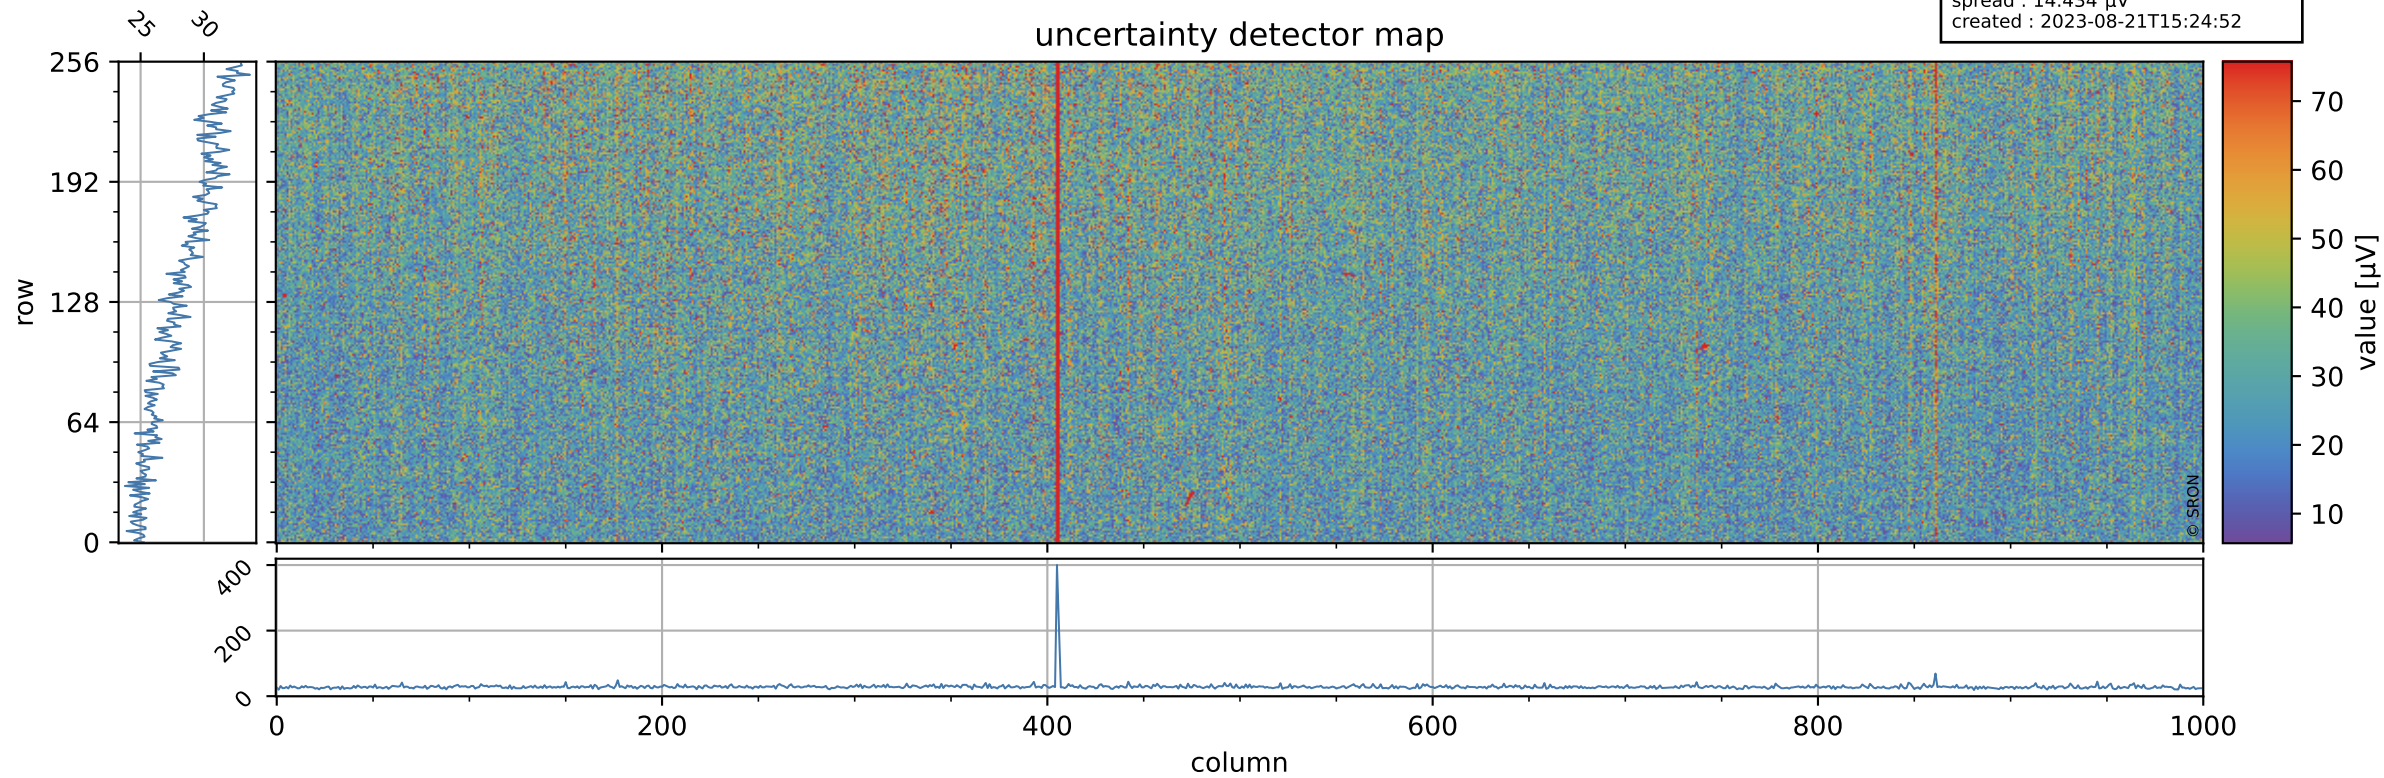

# Tropomi SWIR offset (official)

orbits : 18 in [26407, 26452]  
coverage : 2022-11-17 / 2022-11-20  
median : 0.52598 V  
spread : 0.035904 V  
created : 2023-08-21T15:24:52

## value detector map

# Tropomi SWIR offset (official)

orbits : 18 in [26407, 26452]  
coverage : 2022-11-17 / 2022-11-20  
median : 28.409  $\mu\text{V}$   
spread : 14.434  $\mu\text{V}$   
created : 2023-08-21T15:24:52

# Tropomi SWIR offset (official) ground-tracks of Sentinel-5P

orbits : 18 in [26407, 26452]  
coverage : 2022-11-17 / 2022-11-20  
created : 2023-08-21T15:24:53