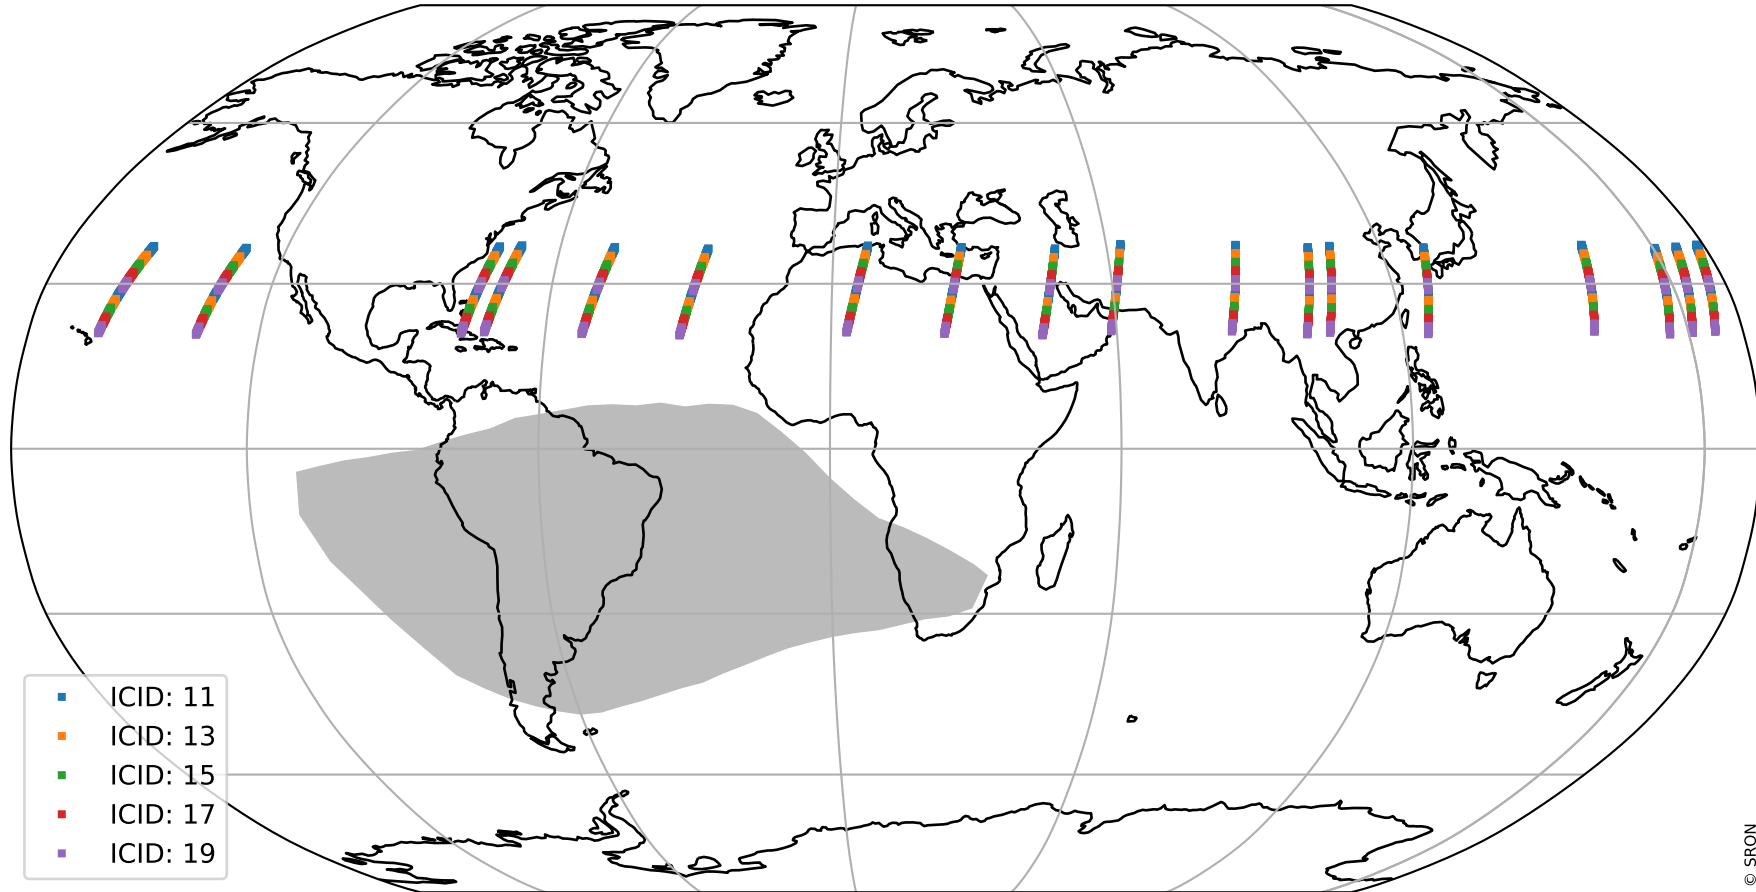

# Tropomi SWIR offset (official)

orbits : 18 in [26407, 26452]  
coverage : 2022-11-17 / 2022-11-20  
median : 28.409  $\mu\text{V}$   
spread : 14.434  $\mu\text{V}$   
created : 2023-08-21T15:24:52

# Tropomi SWIR offset (official)

orbits : 18 in [26407, 26452]  
coverage : 2022-11-17 / 2022-11-20  
median : -0.028607 mV  
spread : 0.40645 mV  
created : 2023-08-21T15:24:52

value compared with SWIR offset CKD

# Tropomi SWIR offset (official) ground-tracks of Sentinel-5P

orbits : 18 in [26407, 26452]  
coverage : 2022-11-17 / 2022-11-20  
created : 2023-08-21T15:24:53

# Tropomi SWIR offset (official)

orbits : [2827, 26452]  
coverage : 2018-04-30 / 2022-11-20  
created : 2023-08-21T15:24:53