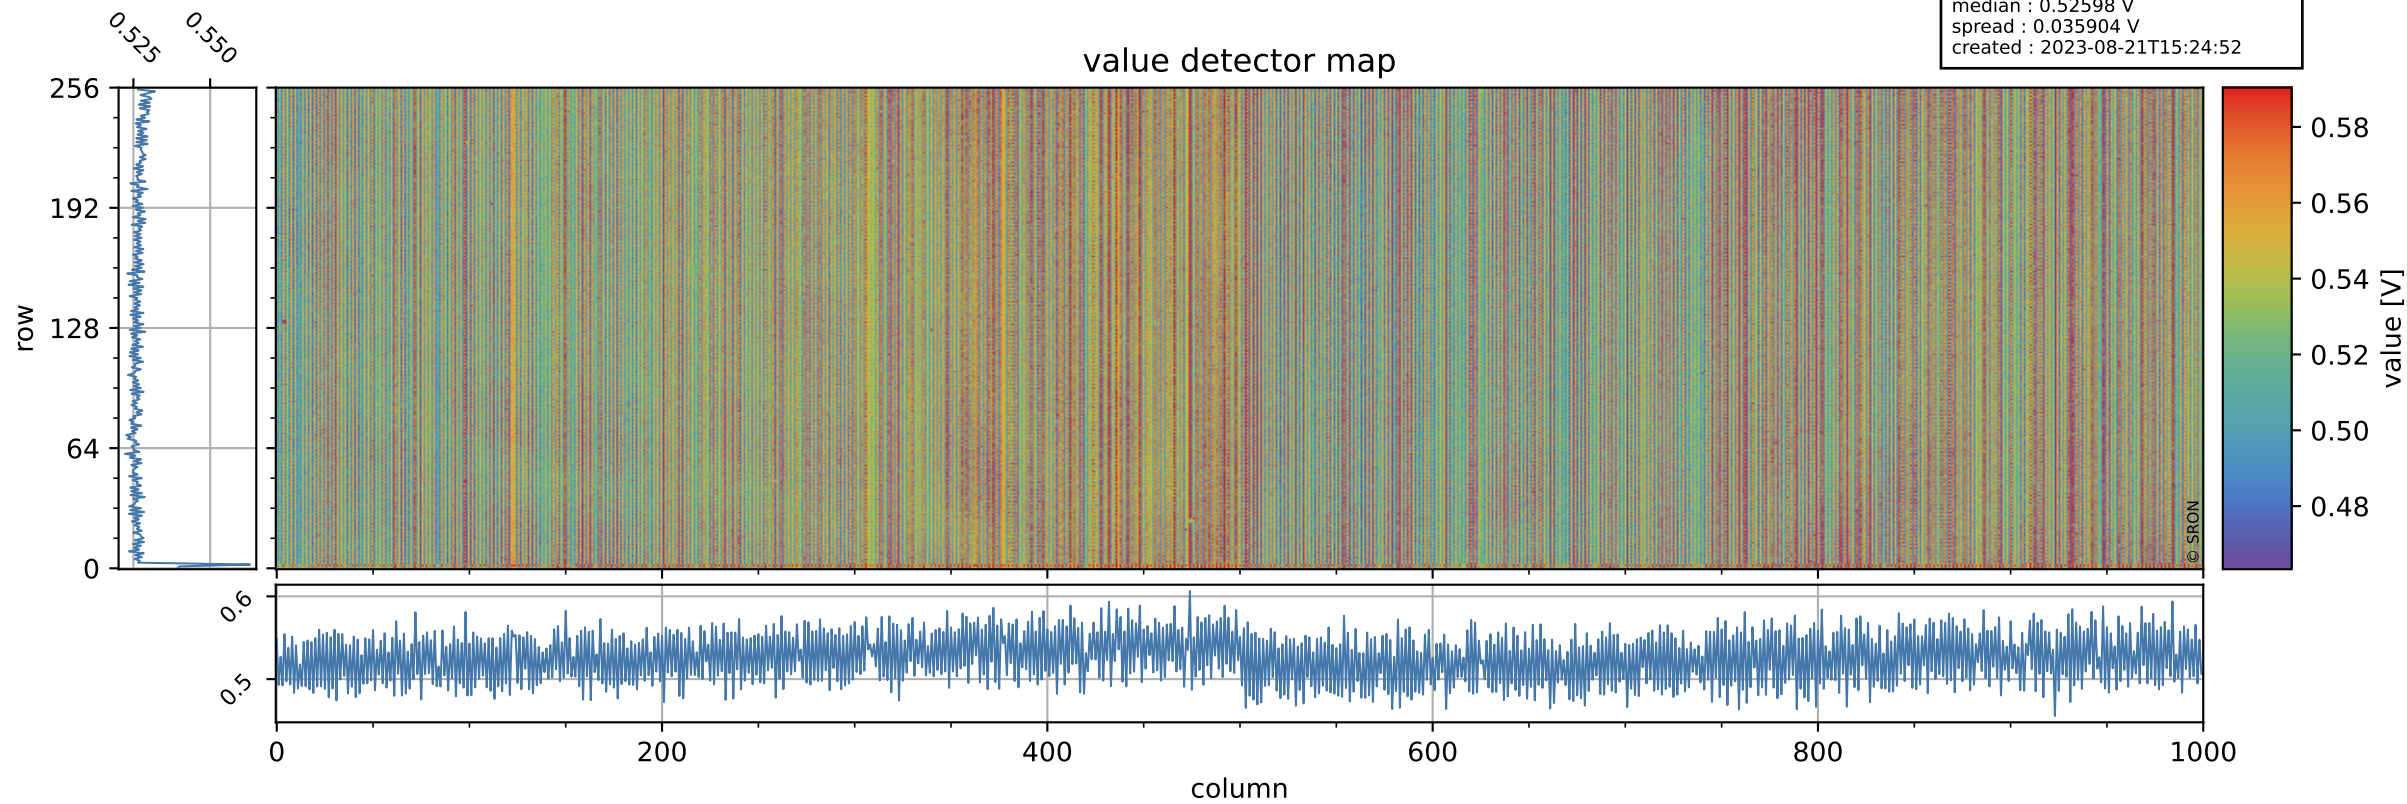

# Tropomi SWIR offset (official)

orbits : 18 in [26407, 26452]  
coverage : 2022-11-17 / 2022-11-20  
median : 0.52598 V  
spread : 0.035904 V  
created : 2023-08-21T15:24:52

## value detector map

# Tropomi SWIR offset (official)

orbits : 18 in [26407, 26452]  
coverage : 2022-11-17 / 2022-11-20  
median : 28.409  $\mu\text{V}$   
spread : 14.434  $\mu\text{V}$   
created : 2023-08-21T15:24:52

# Tropomi SWIR offset (official) ground-tracks of Sentinel-5P

orbits : 18 in [26407, 26452]  
coverage : 2022-11-17 / 2022-11-20  
created : 2023-08-21T15:24:53