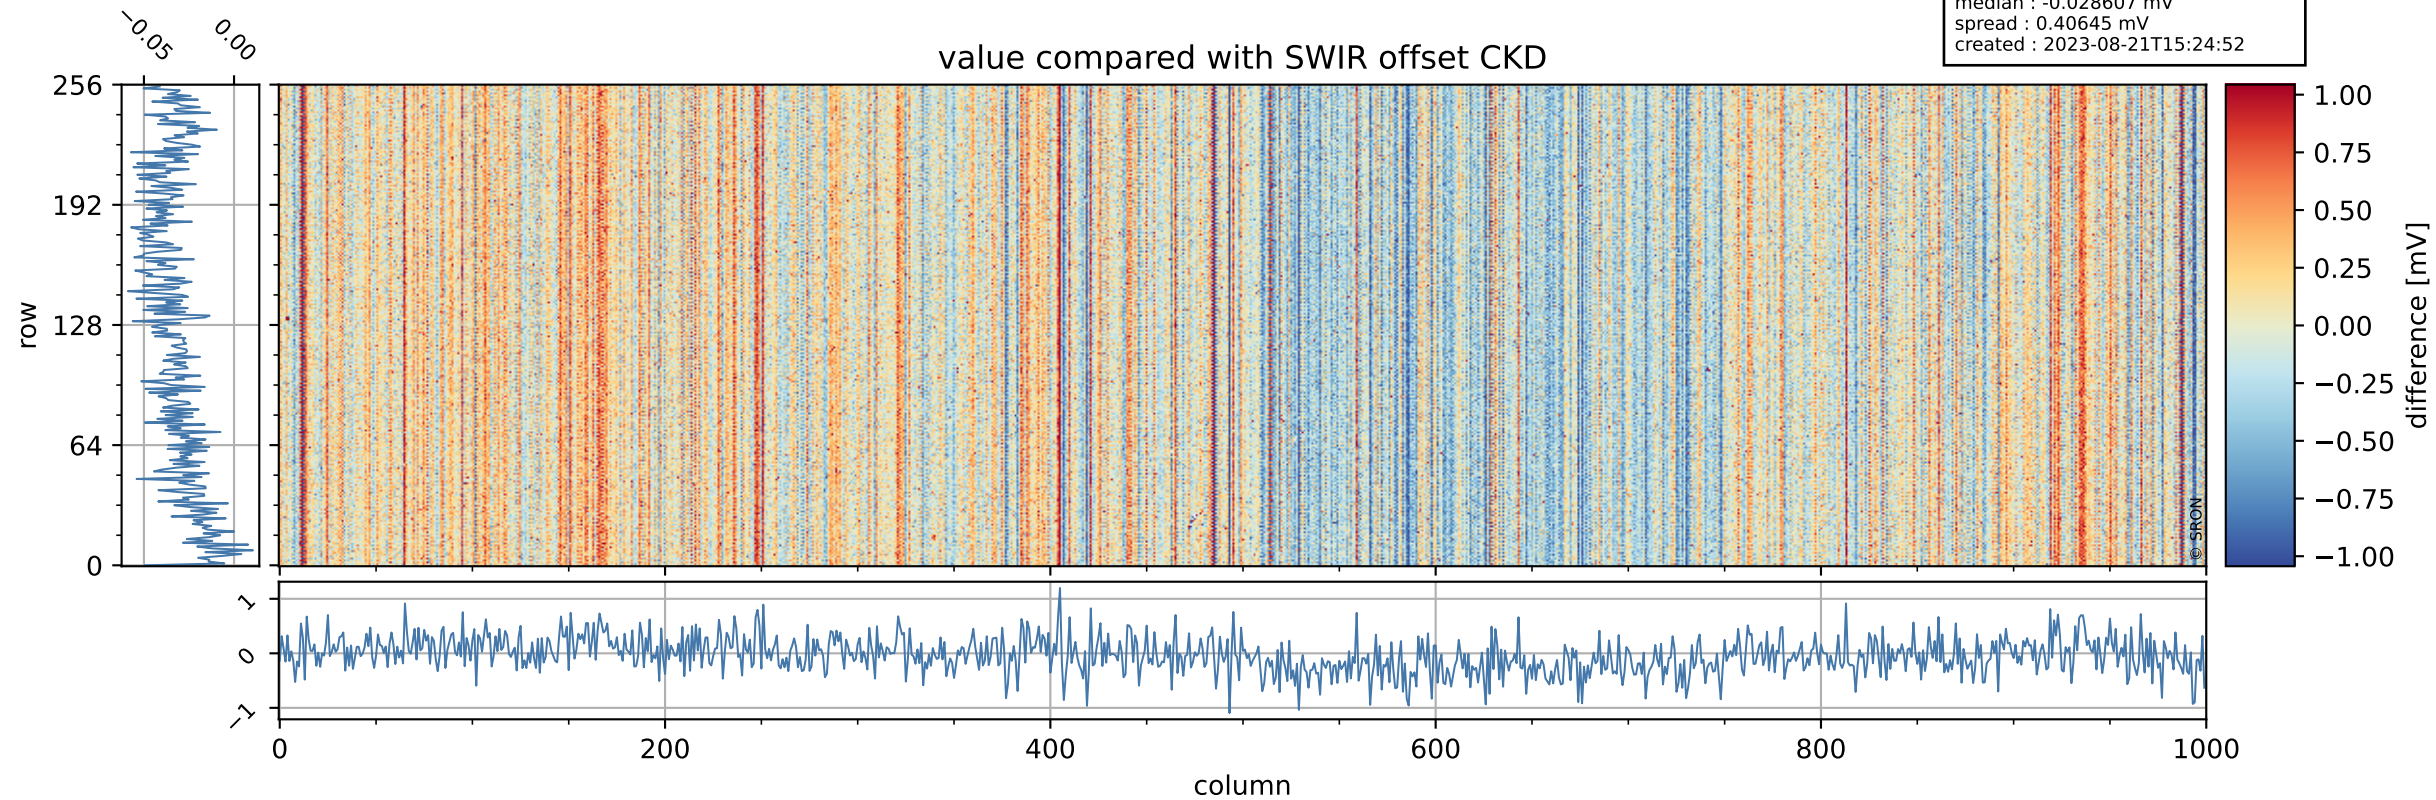

## value detector map

# Tropomi SWIR offset (official)

orbits : 18 in [26407, 26452]  
coverage : 2022-11-17 / 2022-11-20  
median : 28.409  $\mu\text{V}$   
spread : 14.434  $\mu\text{V}$   
created : 2023-08-21T15:24:52

# Tropomi SWIR offset (official)

orbits : 18 in [26407, 26452]  
coverage : 2022-11-17 / 2022-11-20  
median : -0.028607 mV  
spread : 0.40645 mV  
created : 2023-08-21T15:24:52

value compared with SWIR offset CKD

# Tropomi SWIR offset (official) ground-tracks of Sentinel-5P

orbits : 18 in [26407, 26452]  
coverage : 2022-11-17 / 2022-11-20  
created : 2023-08-21T15:24:53