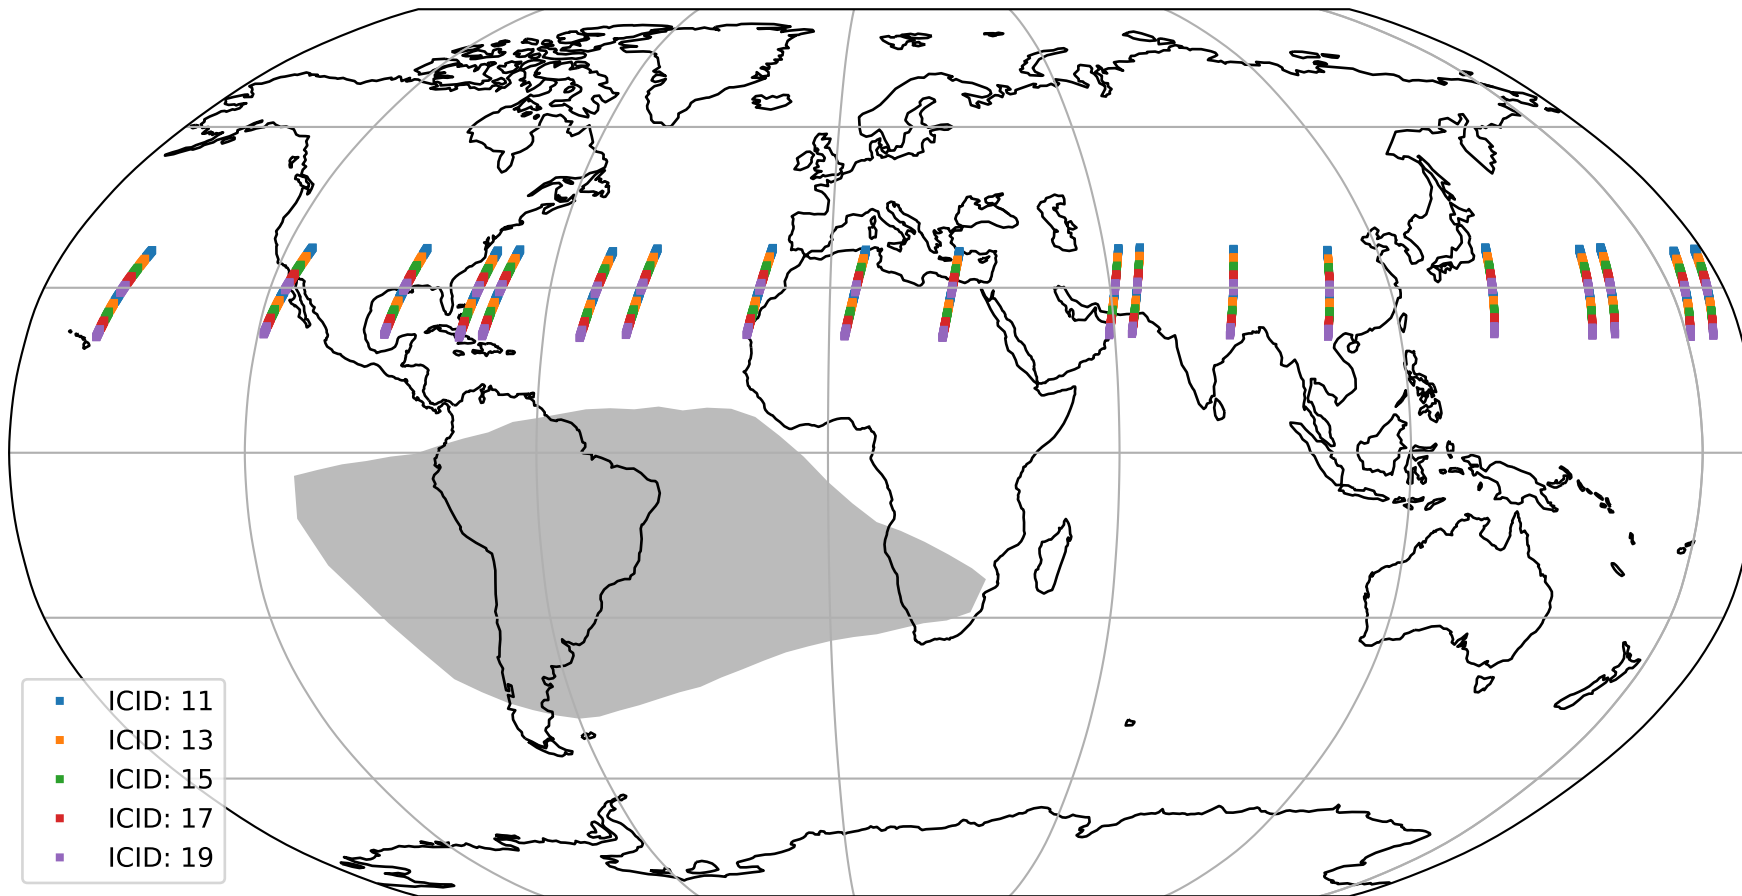

Tropomi SWIR offset (official)

orbits : 19 in [26422, 26467]
coverage : 2022-11-18 / 2022-11-21
median : 0.52598 V
spread : 0.035905 V
created : 2023-08-21T15:24:54

value detector map

Tropomi SWIR offset (official)

orbits : 19 in [26422, 26467]
coverage : 2022-11-18 / 2022-11-21
median : 28.298 μV
spread : 14.37 μV
created : 2023-08-21T15:24:54

Tropomi SWIR offset (official)

orbits : 19 in [26422, 26467]
coverage : 2022-11-18 / 2022-11-21
median : -0.032991 mV
spread : 0.4092 mV
created : 2023-08-21T15:24:55

value compared with SWIR offset CKD

Tropomi SWIR offset (official) ground-tracks of Sentinel-5P

orbits : 19 in [26422, 26467]
coverage : 2022-11-18 / 2022-11-21
created : 2023-08-21T15:24:55

Tropomi SWIR offset (official)

orbits : [2827, 26467]
coverage : 2018-04-30 / 2022-11-21
created : 2023-08-21T15:24:55

trend of detector median & temperatures