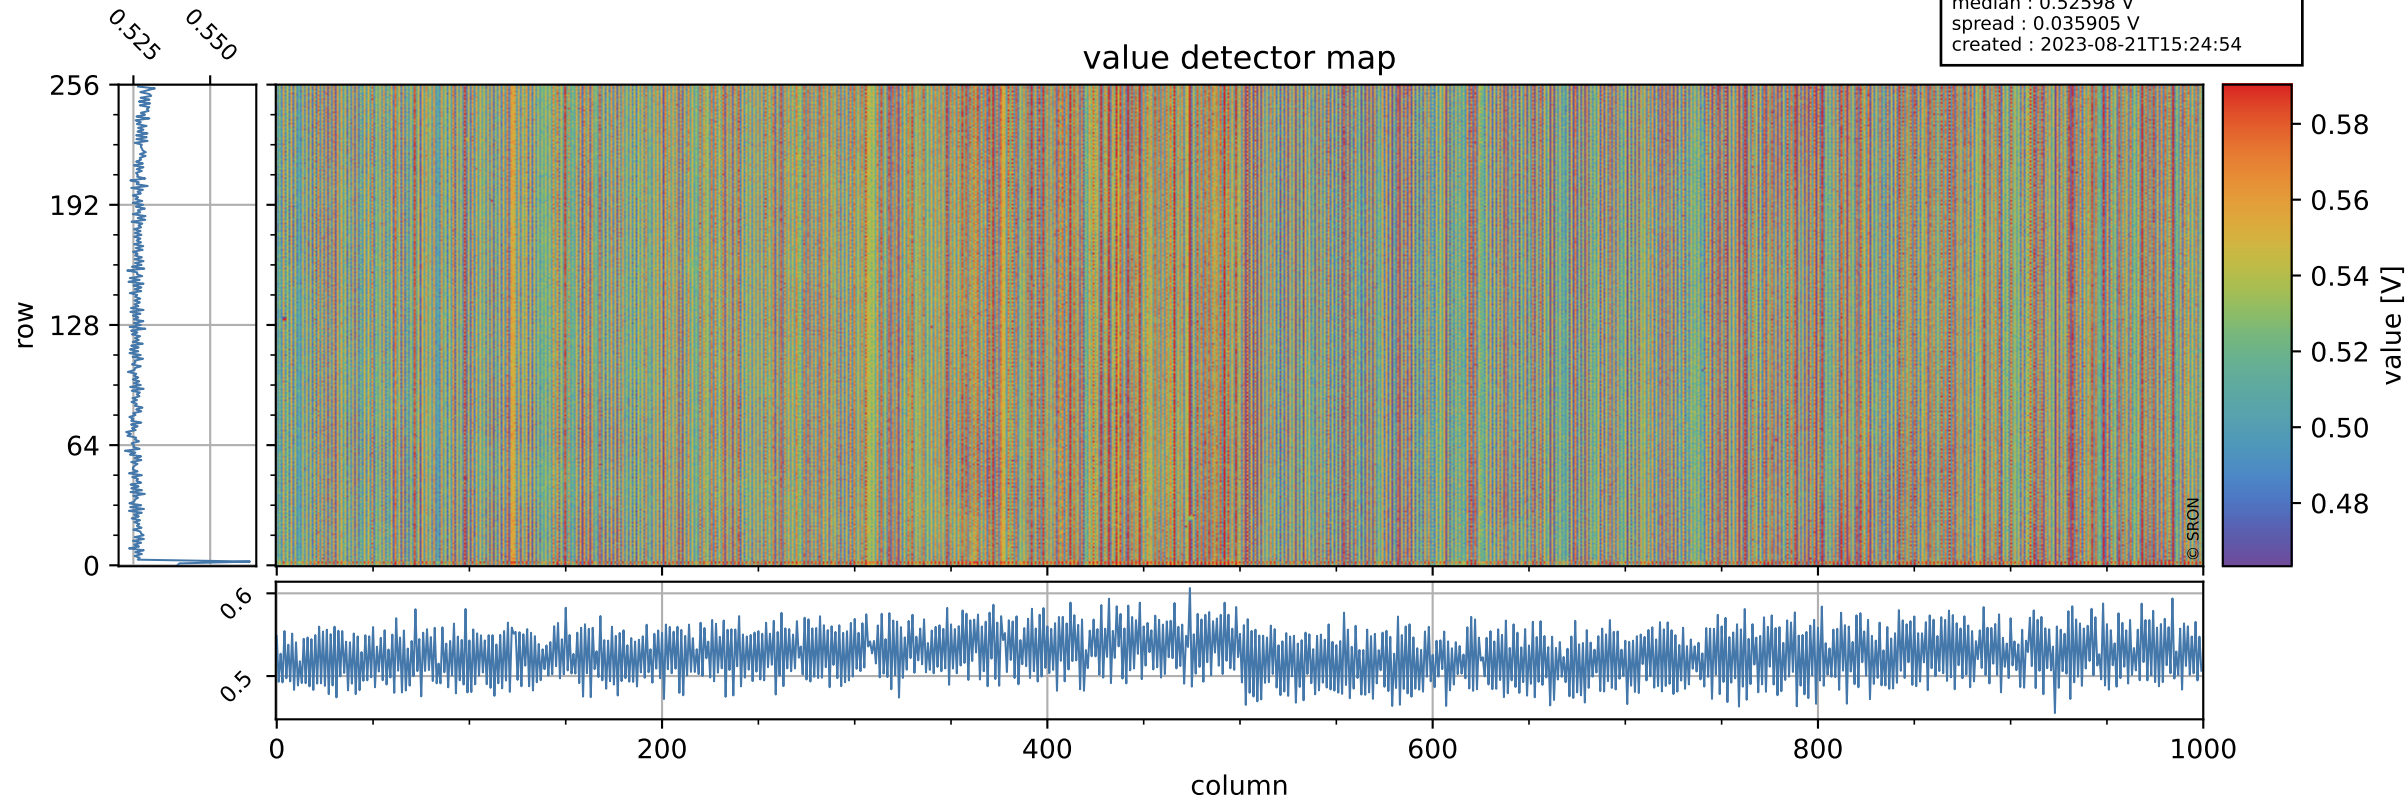

Tropomi SWIR offset (official)

orbits : 19 in [26422, 26467]
coverage : 2022-11-18 / 2022-11-21
median : 0.52598 V
spread : 0.035905 V
created : 2023-08-21T15:24:54

value detector map

Tropomi SWIR offset (official)

orbits : 19 in [26422, 26467]
coverage : 2022-11-18 / 2022-11-21
median : 28.298 μV
spread : 14.37 μV
created : 2023-08-21T15:24:54

Tropomi SWIR offset (official)

orbits : 19 in [26422, 26467]
coverage : 2022-11-18 / 2022-11-21
median : -0.032991 mV
spread : 0.4092 mV
created : 2023-08-21T15:24:55

value compared with SWIR offset CKD

Tropomi SWIR offset (official) ground-tracks of Sentinel-5P

orbits : 19 in [26422, 26467]
coverage : 2022-11-18 / 2022-11-21
created : 2023-08-21T15:24:55

Tropomi SWIR offset (official)

orbits : [2827, 26467]
coverage : 2018-04-30 / 2022-11-21
created : 2023-08-21T15:24:55

trend of detector median & temperatures