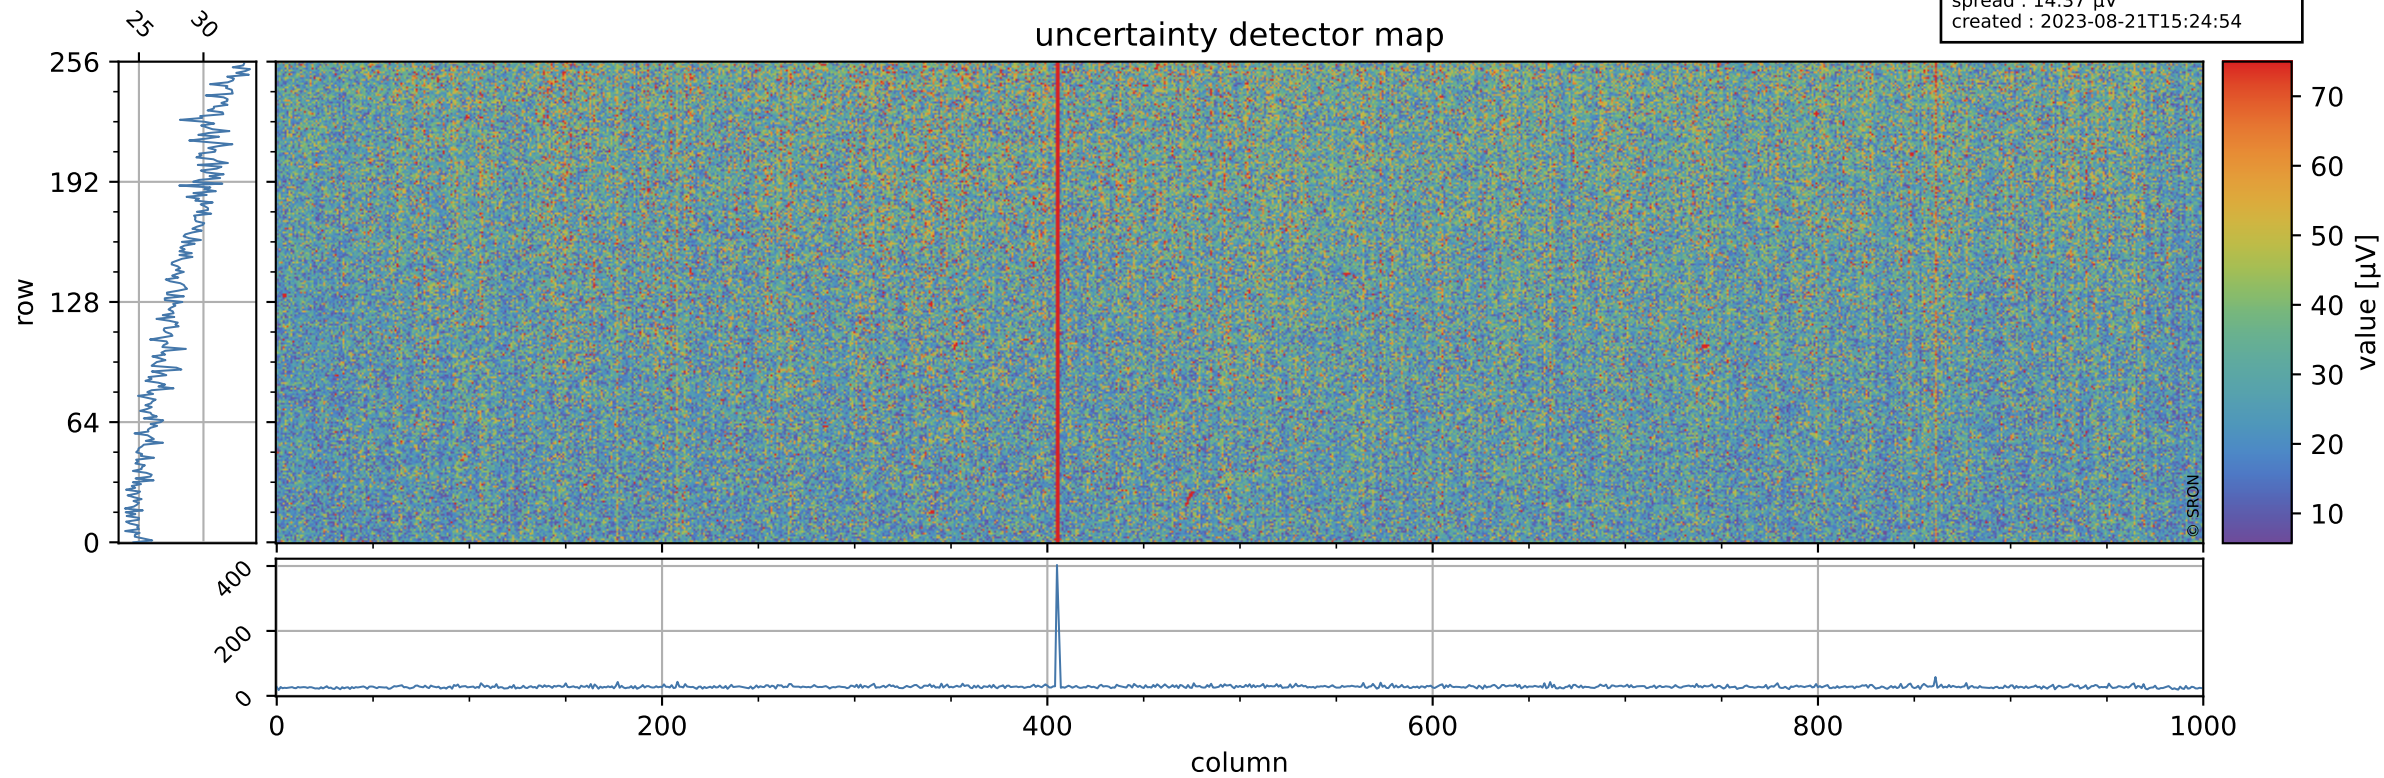

Tropomi SWIR offset (official)

orbits : 19 in [26422, 26467]
coverage : 2022-11-18 / 2022-11-21
median : 0.52598 V
spread : 0.035905 V
created : 2023-08-21T15:24:54

value detector map

Tropomi SWIR offset (official)

orbits : 19 in [26422, 26467]
coverage : 2022-11-18 / 2022-11-21
median : 28.298 μV
spread : 14.37 μV
created : 2023-08-21T15:24:54

Tropomi SWIR offset (official)

orbits : 19 in [26422, 26467]
coverage : 2022-11-18 / 2022-11-21
median : -0.032991 mV
spread : 0.4092 mV
created : 2023-08-21T15:24:55

value compared with SWIR offset CKD

Tropomi SWIR offset (official) ground-tracks of Sentinel-5P

orbits : 19 in [26422, 26467]
coverage : 2022-11-18 / 2022-11-21
created : 2023-08-21T15:24:55

Tropomi SWIR offset (official)

orbits : [2827, 26467]
coverage : 2018-04-30 / 2022-11-21
created : 2023-08-21T15:24:55

trend of detector median & temperatures