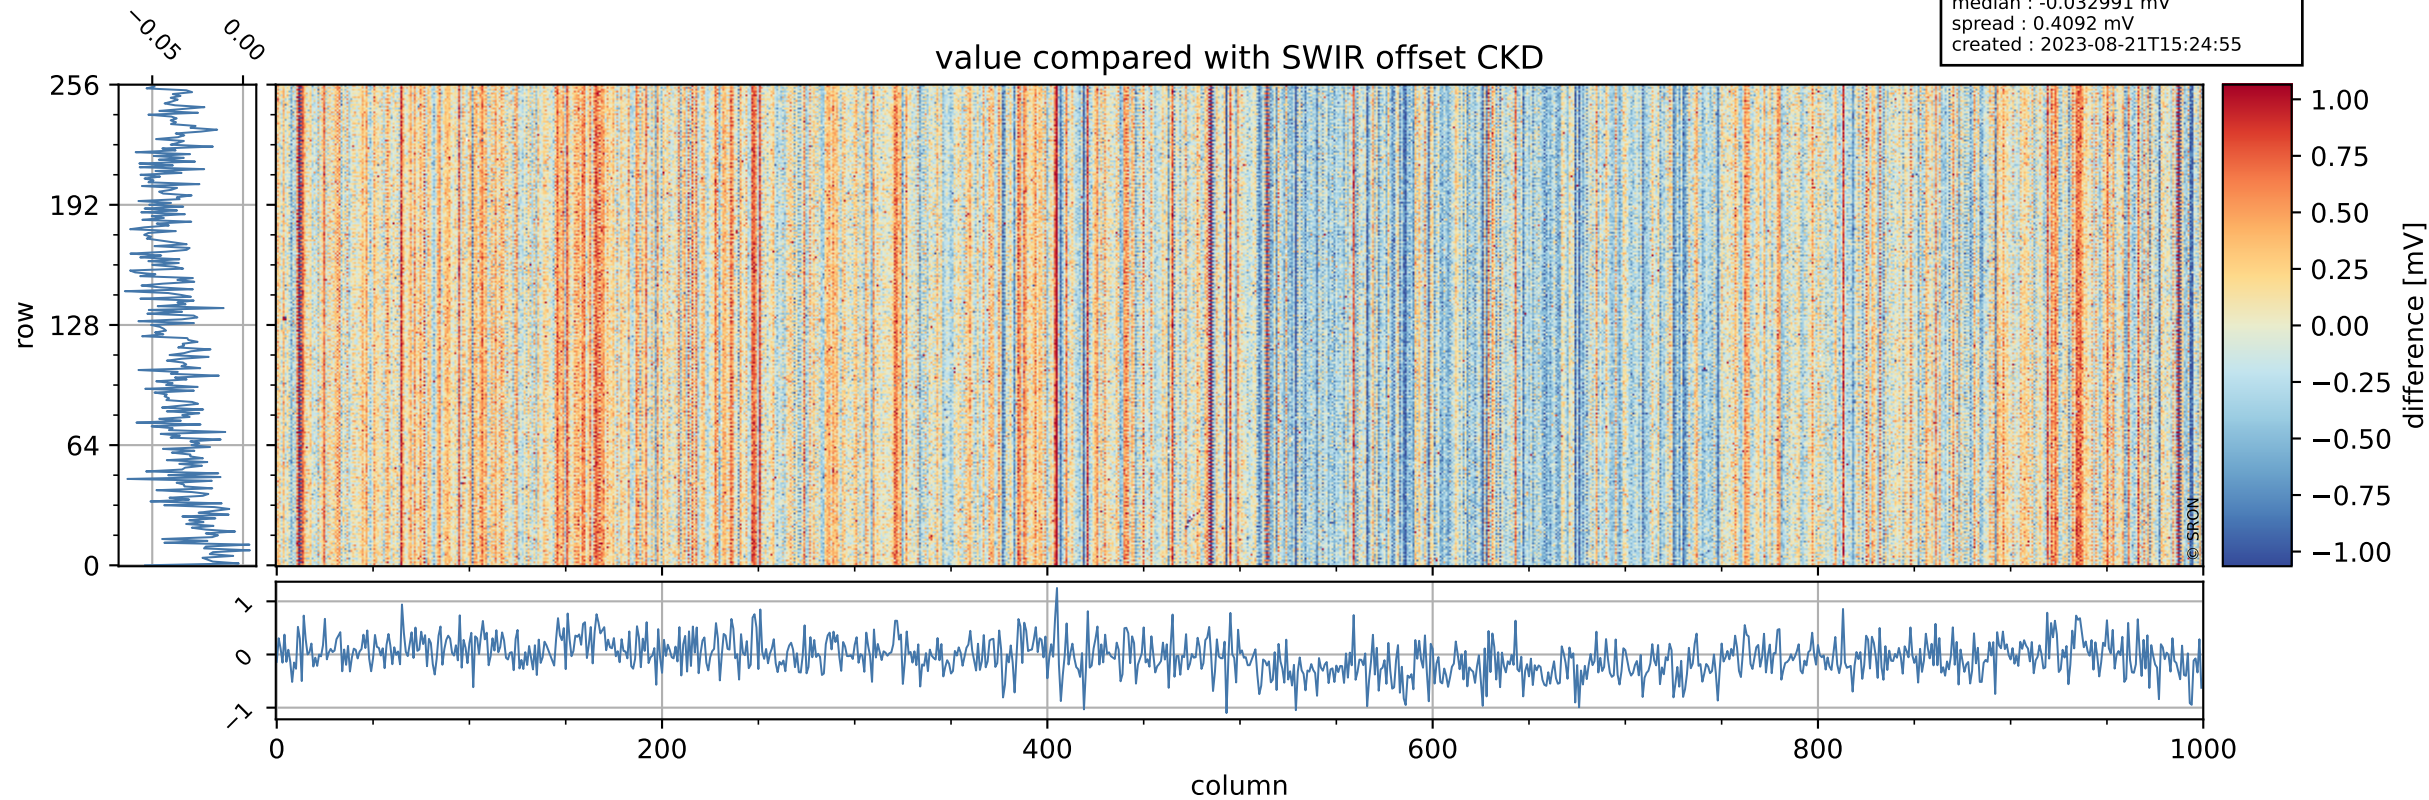

Tropomi SWIR offset (official)

orbits : 19 in [26422, 26467]
coverage : 2022-11-18 / 2022-11-21
median : 0.52598 V
spread : 0.035905 V
created : 2023-08-21T15:24:54

value detector map

Tropomi SWIR offset (official)

orbits : 19 in [26422, 26467]
coverage : 2022-11-18 / 2022-11-21
median : 28.298 μV
spread : 14.37 μV
created : 2023-08-21T15:24:54

Tropomi SWIR offset (official)

orbits : 19 in [26422, 26467]
coverage : 2022-11-18 / 2022-11-21
median : -0.032991 mV
spread : 0.4092 mV
created : 2023-08-21T15:24:55

value compared with SWIR offset CKD

Tropomi SWIR offset (official) ground-tracks of Sentinel-5P

orbits : 19 in [26422, 26467]
coverage : 2022-11-18 / 2022-11-21
created : 2023-08-21T15:24:55

Tropomi SWIR offset (official)

orbits : [2827, 26467]
coverage : 2018-04-30 / 2022-11-21
created : 2023-08-21T15:24:55

trend of detector median & temperatures