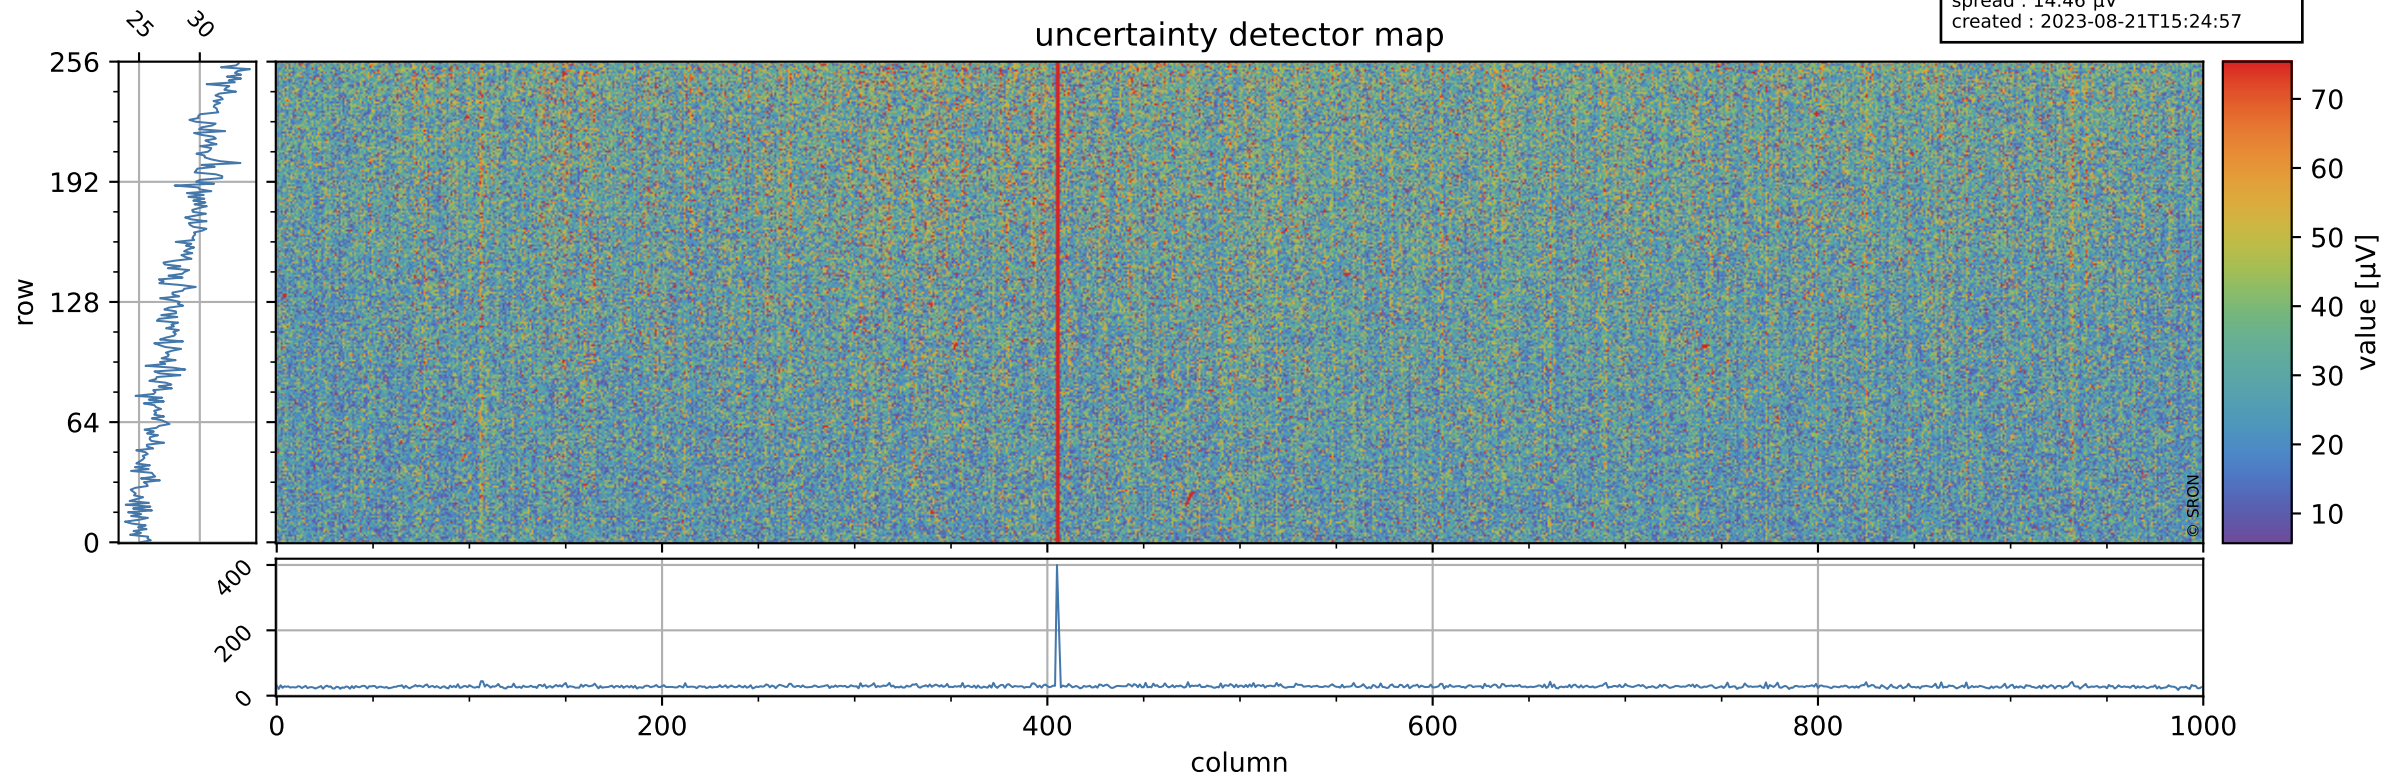

# Tropomi SWIR offset (official)

orbits : 18 in [26437, 26482]  
coverage : 2022-11-19 / 2022-11-22  
median : 0.52597 V  
spread : 0.035905 V  
created : 2023-08-21T15:24:56

## value detector map

# Tropomi SWIR offset (official)

orbits : 18 in [26437, 26482]  
coverage : 2022-11-19 / 2022-11-22  
median : 28.522  $\mu\text{V}$   
spread : 14.46  $\mu\text{V}$   
created : 2023-08-21T15:24:57

# Tropomi SWIR offset (official) ground-tracks of Sentinel-5P

orbits : 18 in [26437, 26482]  
coverage : 2022-11-19 / 2022-11-22  
created : 2023-08-21T15:24:57