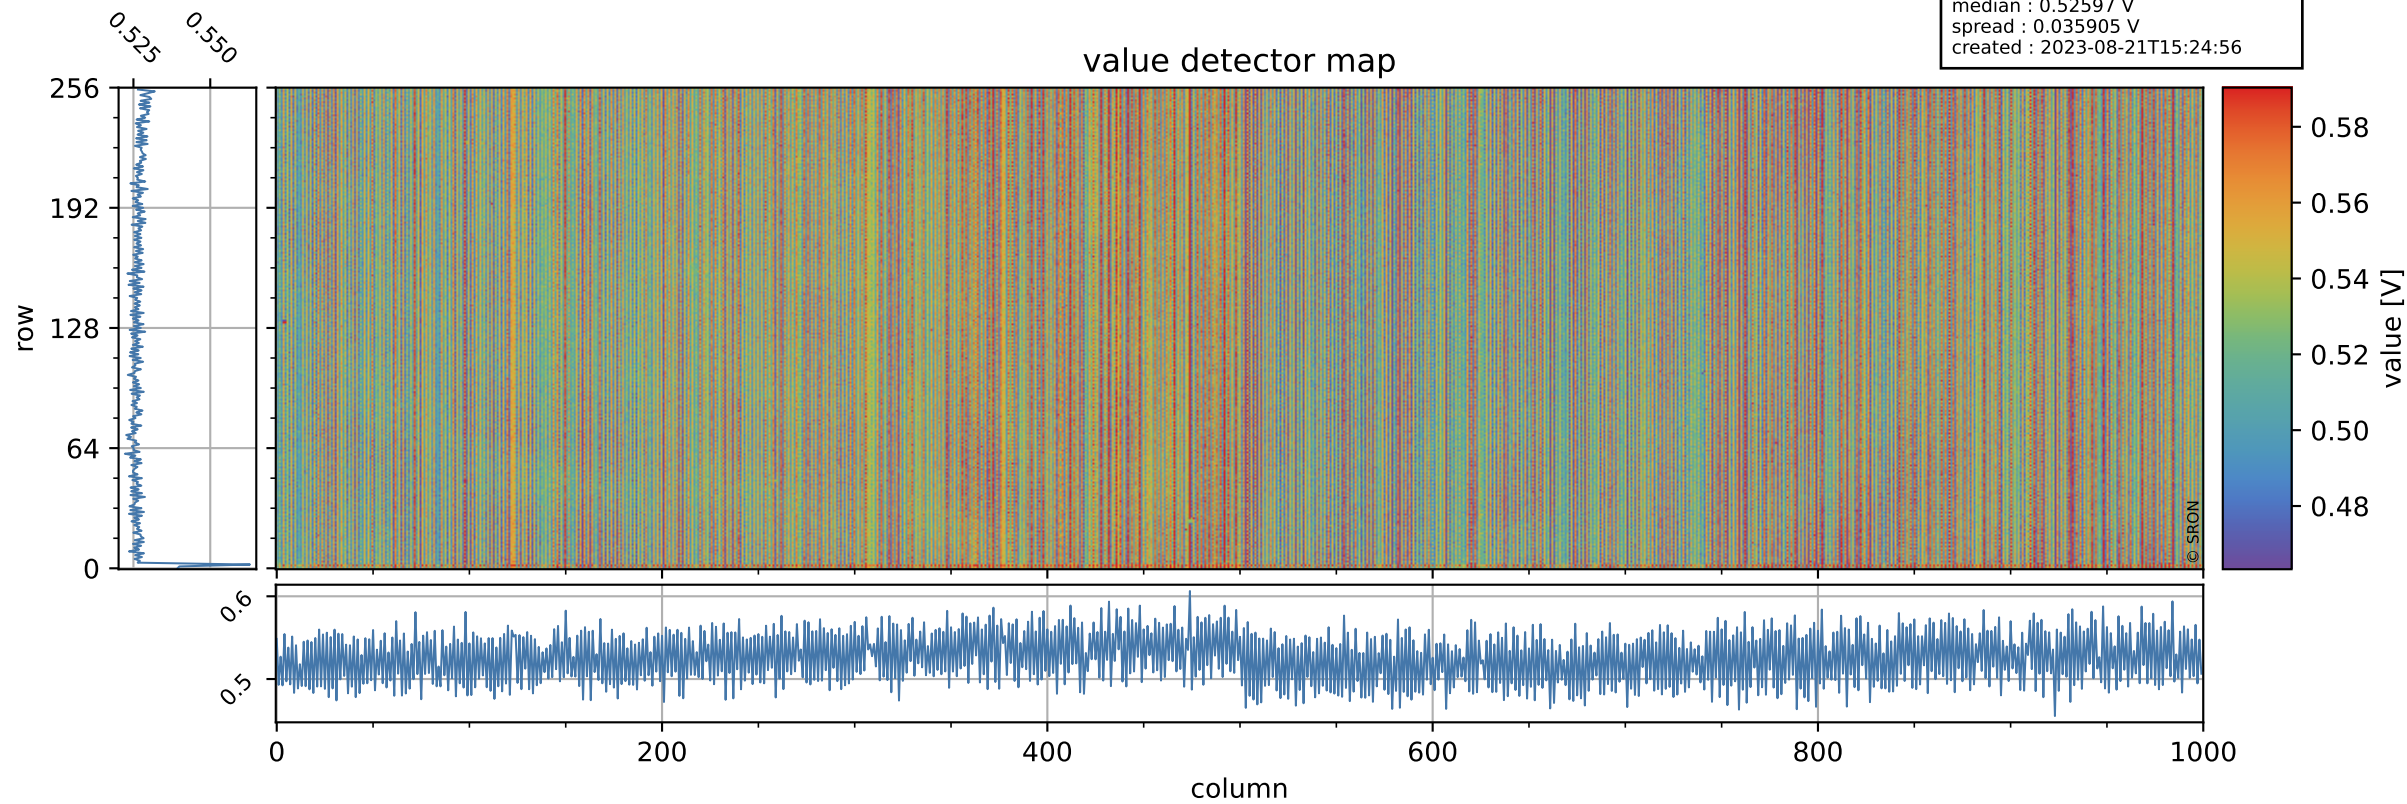

# Tropomi SWIR offset (official)

orbits : 18 in [26437, 26482]  
coverage : 2022-11-19 / 2022-11-22  
median : 0.52597 V  
spread : 0.035905 V  
created : 2023-08-21T15:24:56

## value detector map

# Tropomi SWIR offset (official)

orbits : 18 in [26437, 26482]  
coverage : 2022-11-19 / 2022-11-22  
median : 28.522  $\mu\text{V}$   
spread : 14.46  $\mu\text{V}$   
created : 2023-08-21T15:24:57

# Tropomi SWIR offset (official) ground-tracks of Sentinel-5P

orbits : 18 in [26437, 26482]  
coverage : 2022-11-19 / 2022-11-22  
created : 2023-08-21T15:24:57