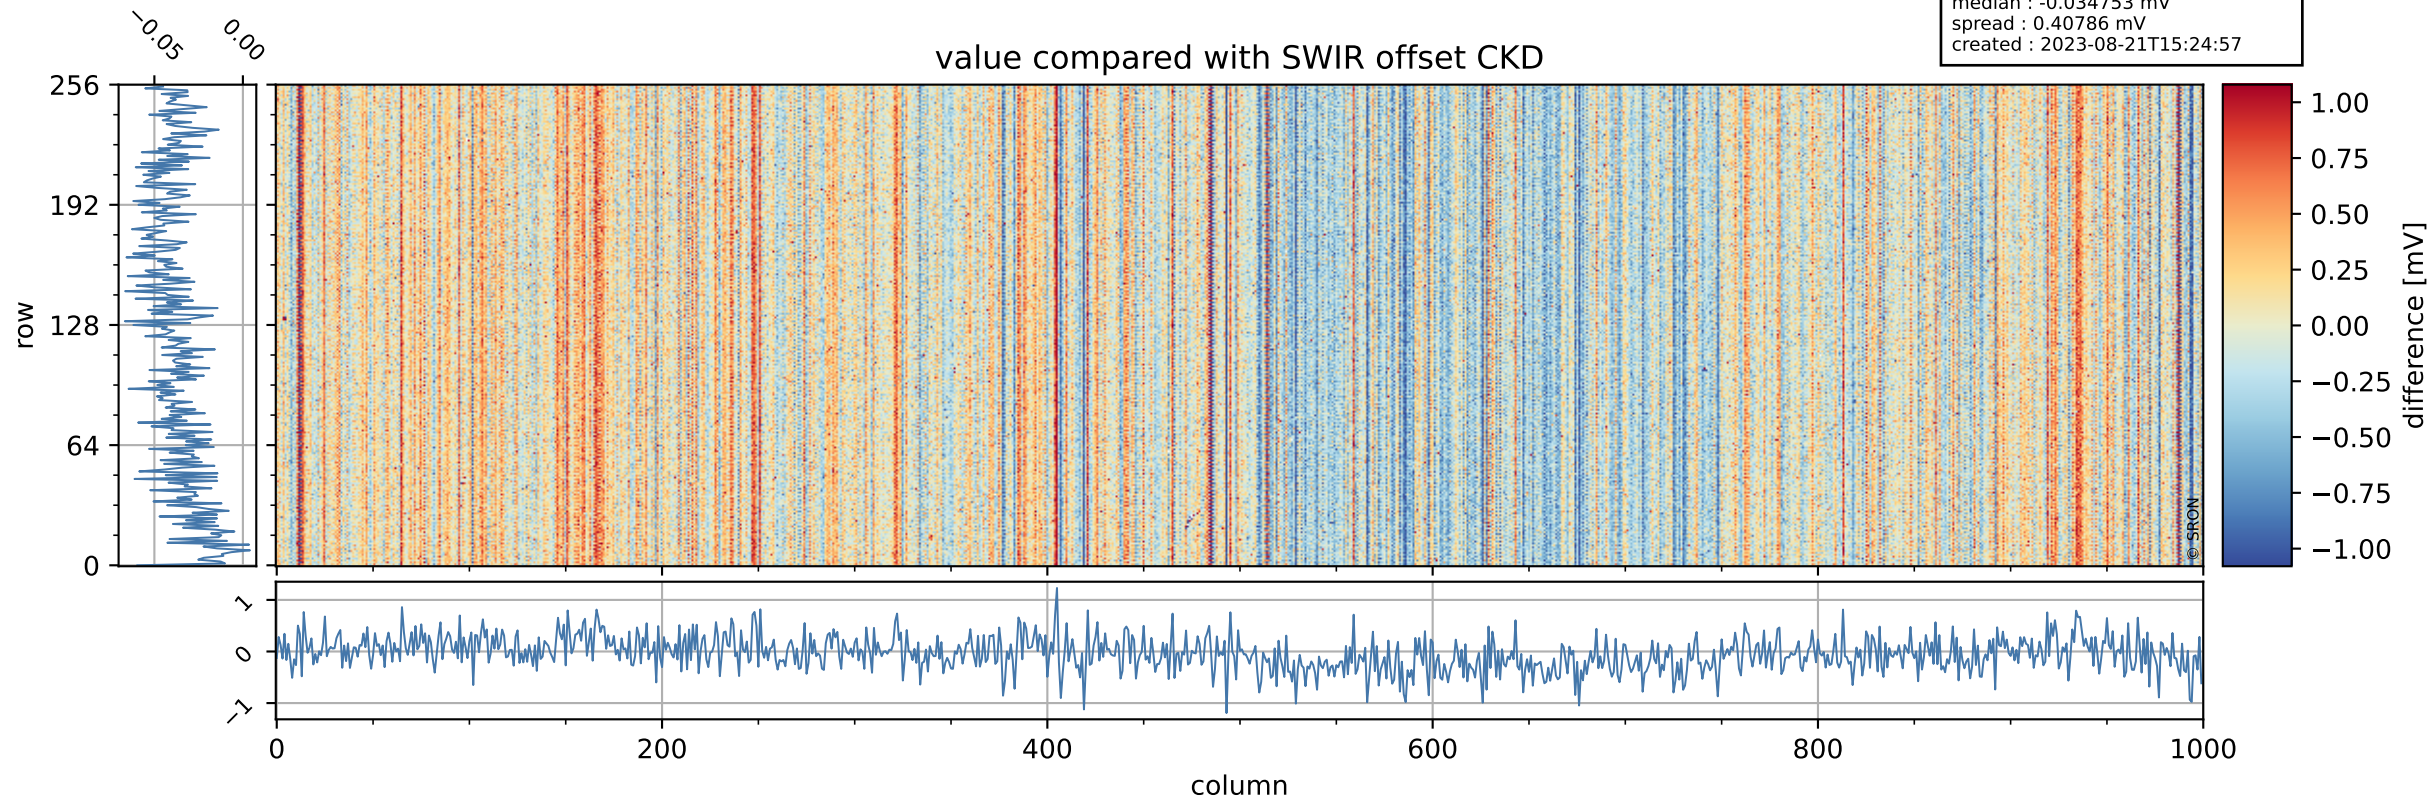

## value detector map

# Tropomi SWIR offset (official)

orbits : 18 in [26437, 26482]  
coverage : 2022-11-19 / 2022-11-22  
median : 28.522  $\mu\text{V}$   
spread : 14.46  $\mu\text{V}$   
created : 2023-08-21T15:24:57

# Tropomi SWIR offset (official)

orbits : 18 in [26437, 26482]  
coverage : 2022-11-19 / 2022-11-22  
median : -0.034753 mV  
spread : 0.40786 mV  
created : 2023-08-21T15:24:57

value compared with SWIR offset CKD

# Tropomi SWIR offset (official) ground-tracks of Sentinel-5P

orbits : 18 in [26437, 26482]  
coverage : 2022-11-19 / 2022-11-22  
created : 2023-08-21T15:24:57