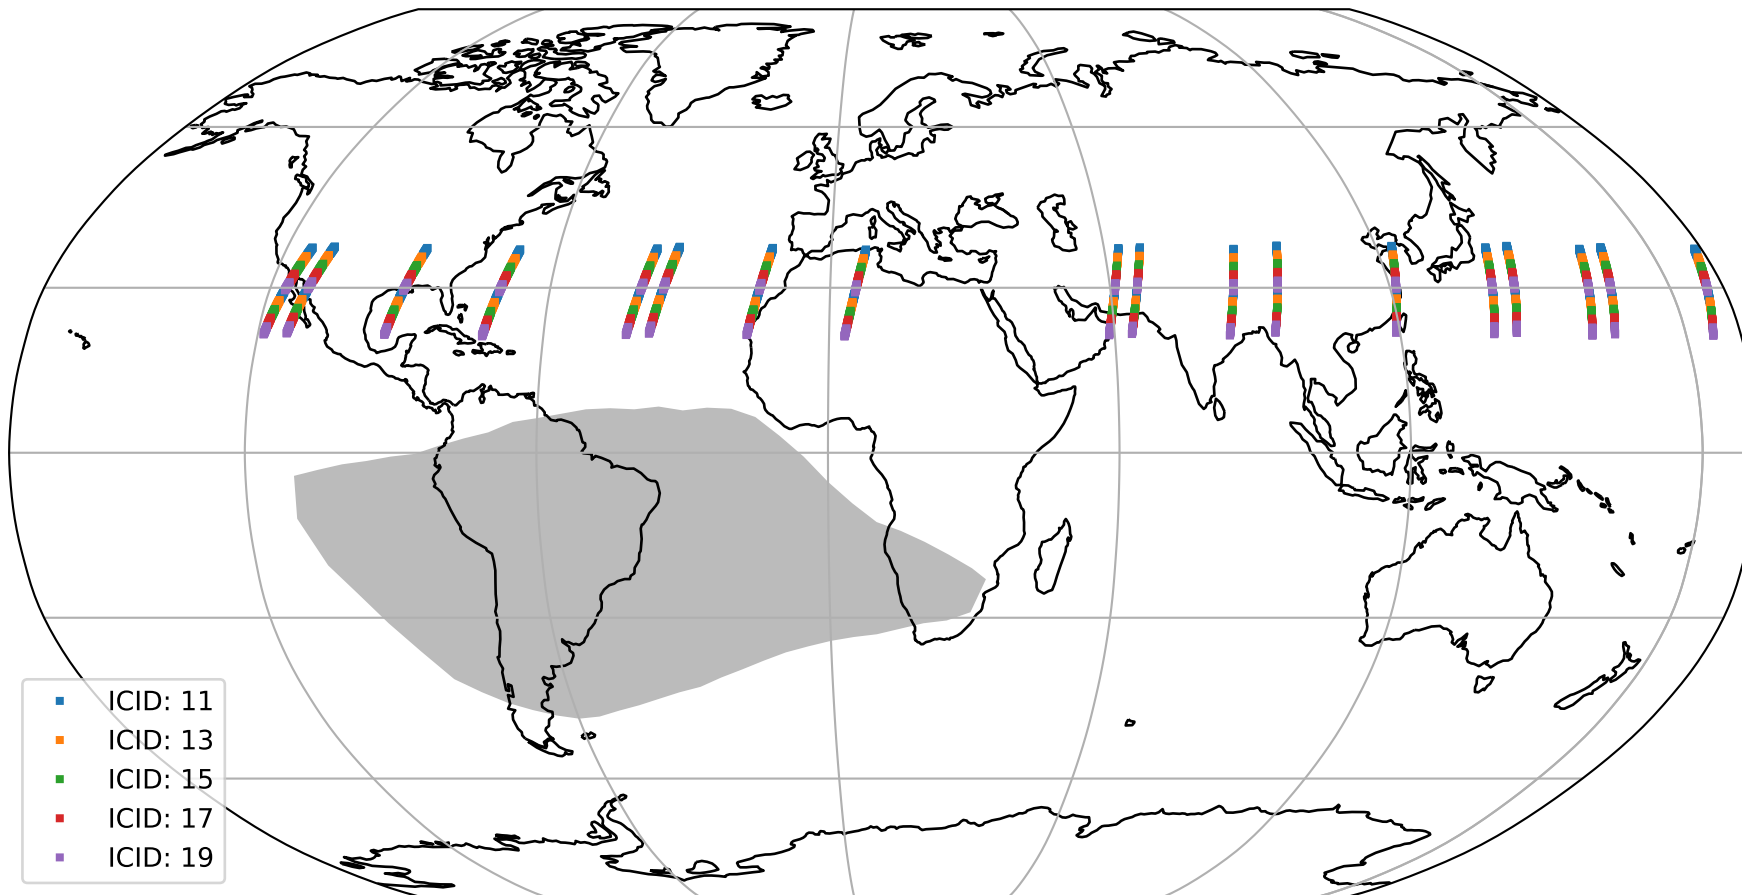

# Tropomi SWIR offset (official)

orbits : 18 in [26437, 26482]  
coverage : 2022-11-19 / 2022-11-22  
median : 28.522  $\mu\text{V}$   
spread : 14.46  $\mu\text{V}$   
created : 2023-08-21T15:24:57

# Tropomi SWIR offset (official)

orbits : 18 in [26437, 26482]  
coverage : 2022-11-19 / 2022-11-22  
median : -0.034753 mV  
spread : 0.40786 mV  
created : 2023-08-21T15:24:57

value compared with SWIR offset CKD

# Tropomi SWIR offset (official) ground-tracks of Sentinel-5P

orbits : 18 in [26437, 26482]  
coverage : 2022-11-19 / 2022-11-22  
created : 2023-08-21T15:24:57

# Tropomi SWIR offset (official)

orbits : [2827, 26482]  
coverage : 2018-04-30 / 2022-11-22  
created : 2023-08-21T15:24:58