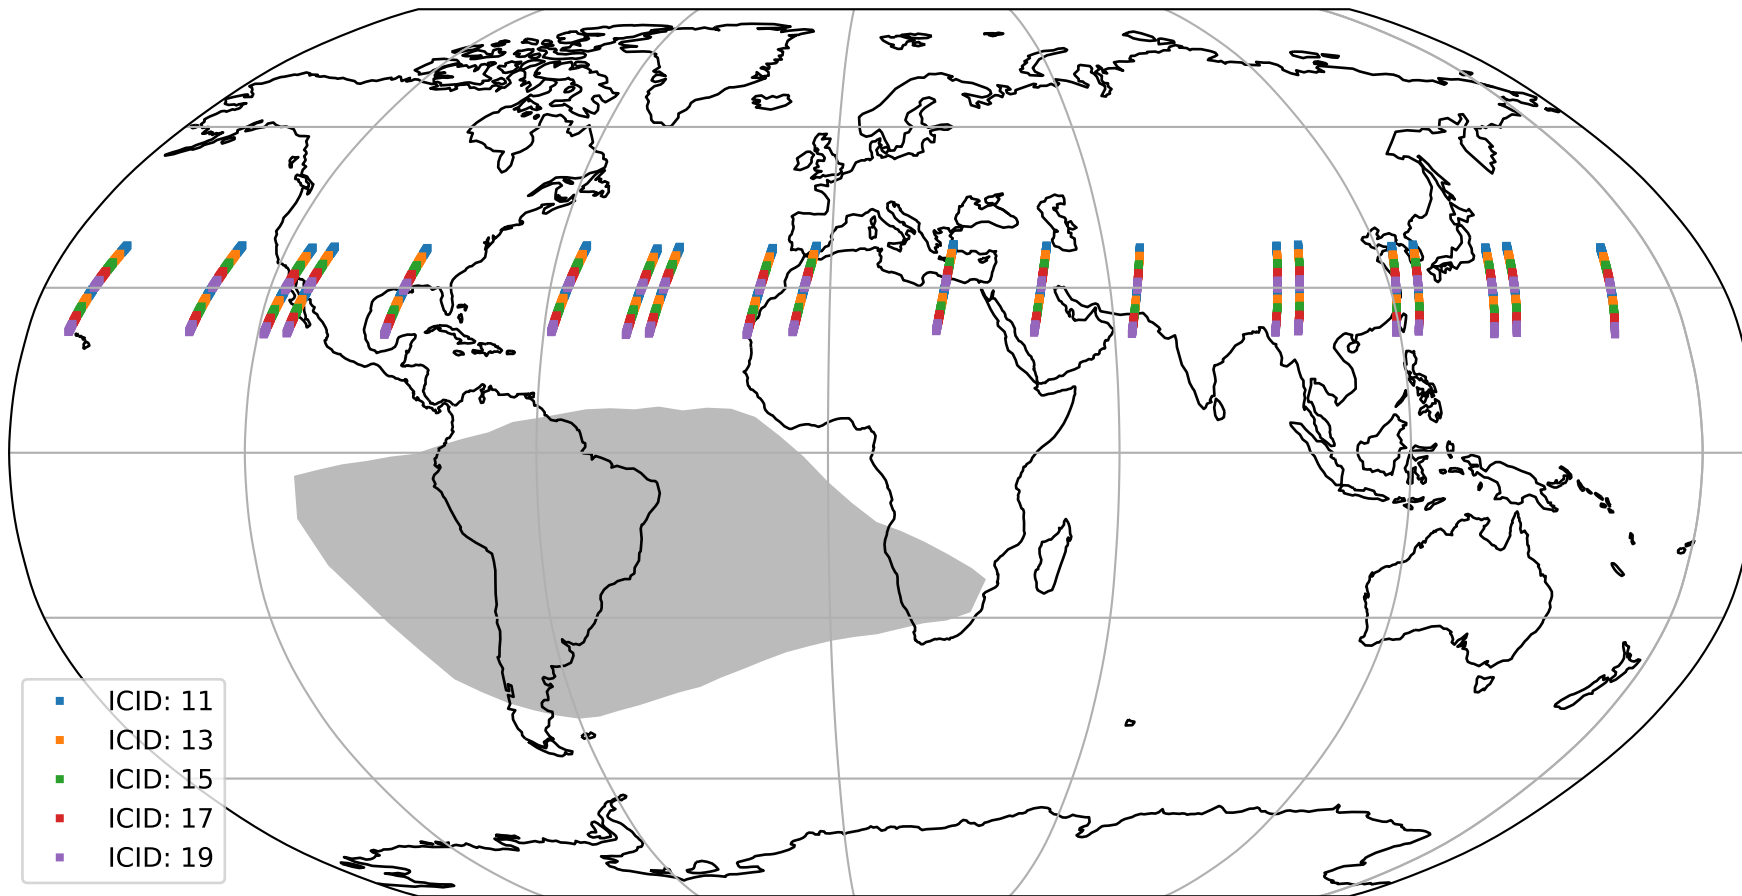

Tropomi SWIR offset (official)

orbits : 20 in [26452, 26497]
coverage : 2022-11-21 / 2022-11-24
median : 0.52598 V
spread : 0.035906 V
created : 2023-08-21T15:24:59

value detector map

Tropomi SWIR offset (official)

orbits : 20 in [26452, 26497]
coverage : 2022-11-21 / 2022-11-24
median : 28.478 μV
spread : 14.456 μV
created : 2023-08-21T15:24:59

Tropomi SWIR offset (official)

orbits : 20 in [26452, 26497]
coverage : 2022-11-21 / 2022-11-24
median : -0.028067 mV
spread : 0.40638 mV
created : 2023-08-21T15:24:59

value compared with SWIR offset CKD

Tropomi SWIR offset (official) ground-tracks of Sentinel-5P

orbits : 20 in [26452, 26497]
coverage : 2022-11-21 / 2022-11-24
created : 2023-08-21T15:24:59

Tropomi SWIR offset (official)

orbits : [2827, 26497]
coverage : 2018-04-30 / 2022-11-24
created : 2023-08-21T15:25:00

trend of detector median & temperatures