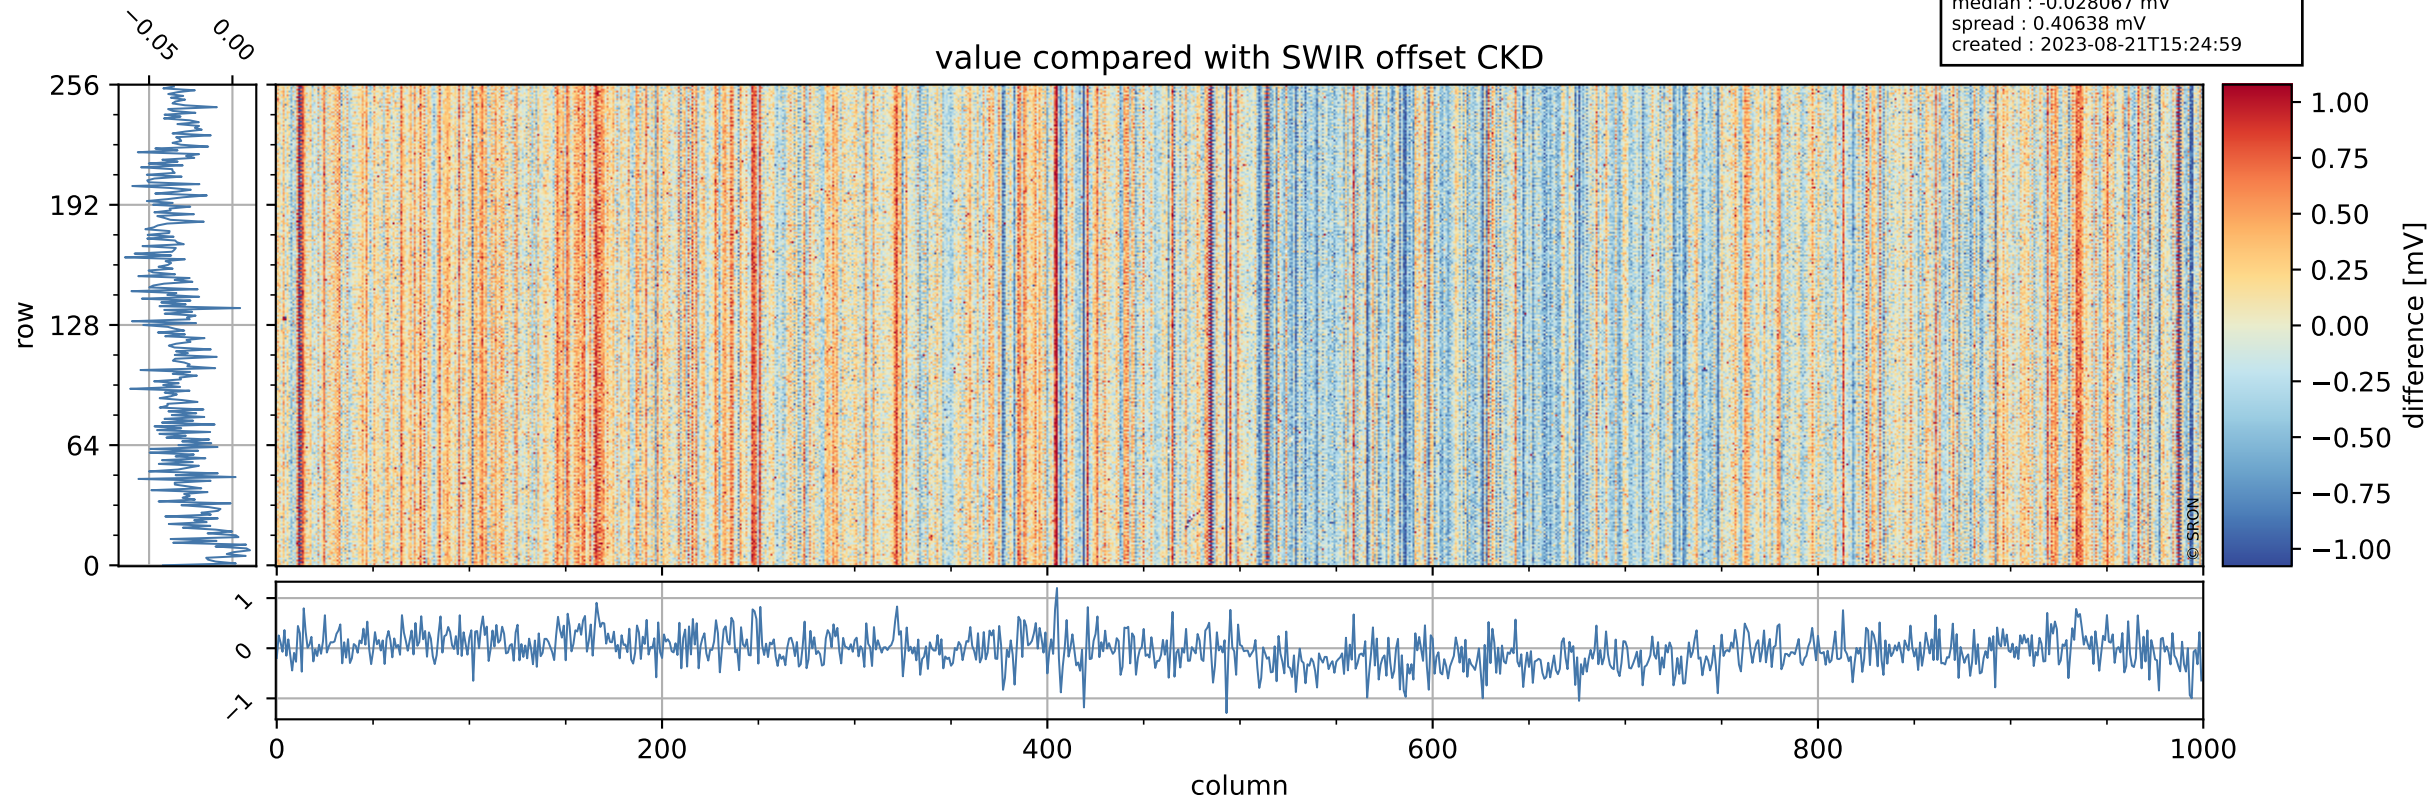

Tropomi SWIR offset (official)

orbits : 20 in [26452, 26497]
coverage : 2022-11-21 / 2022-11-24
median : 0.52598 V
spread : 0.035906 V
created : 2023-08-21T15:24:59

value detector map

Tropomi SWIR offset (official)

orbits : 20 in [26452, 26497]
coverage : 2022-11-21 / 2022-11-24
median : 28.478 μV
spread : 14.456 μV
created : 2023-08-21T15:24:59

Tropomi SWIR offset (official)

orbits : 20 in [26452, 26497]
coverage : 2022-11-21 / 2022-11-24
median : -0.028067 mV
spread : 0.40638 mV
created : 2023-08-21T15:24:59

value compared with SWIR offset CKD

Tropomi SWIR offset (official) ground-tracks of Sentinel-5P

orbits : 20 in [26452, 26497]
coverage : 2022-11-21 / 2022-11-24
created : 2023-08-21T15:24:59

Tropomi SWIR offset (official)

orbits : [2827, 26497]
coverage : 2018-04-30 / 2022-11-24
created : 2023-08-21T15:25:00

trend of detector median & temperatures