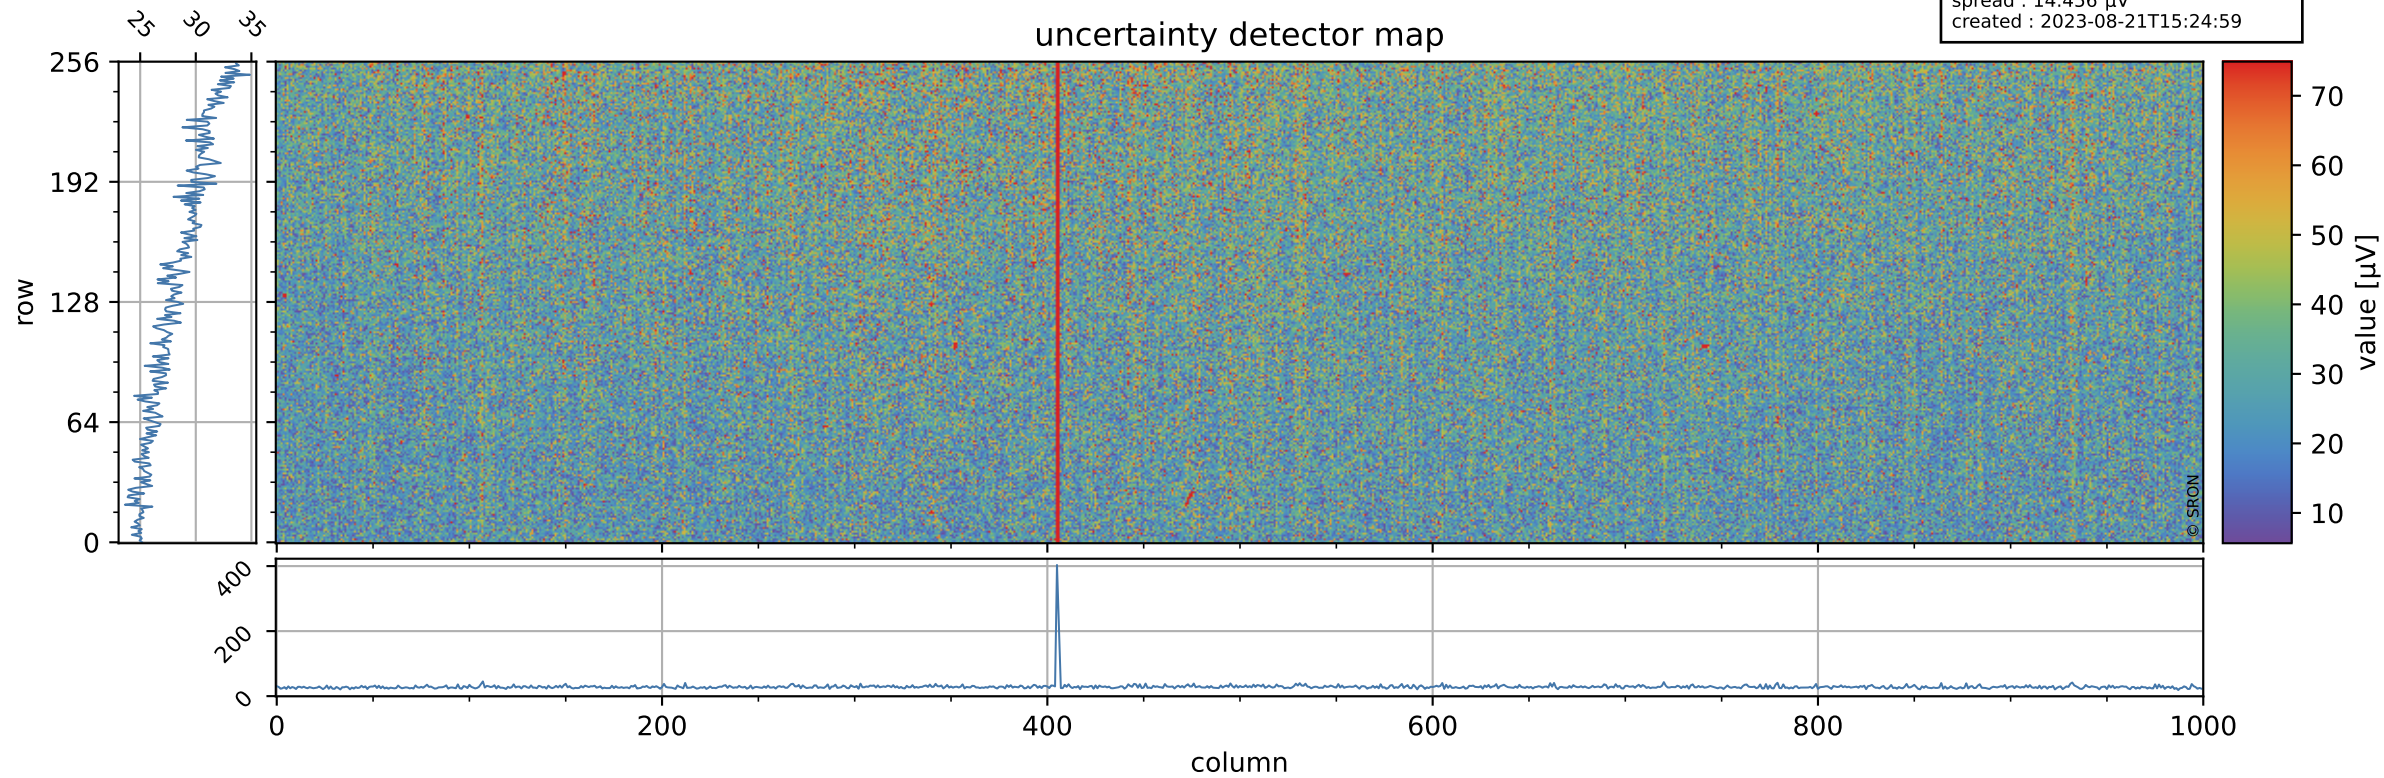

Tropomi SWIR offset (official)

orbits : 20 in [26452, 26497]
coverage : 2022-11-21 / 2022-11-24
median : 0.52598 V
spread : 0.035906 V
created : 2023-08-21T15:24:59

value detector map

Tropomi SWIR offset (official)

orbits : 20 in [26452, 26497]
coverage : 2022-11-21 / 2022-11-24
median : 28.478 μV
spread : 14.456 μV
created : 2023-08-21T15:24:59

Tropomi SWIR offset (official)

orbits : 20 in [26452, 26497]
coverage : 2022-11-21 / 2022-11-24
median : -0.028067 mV
spread : 0.40638 mV
created : 2023-08-21T15:24:59

value compared with SWIR offset CKD

Tropomi SWIR offset (official) ground-tracks of Sentinel-5P

orbits : 20 in [26452, 26497]
coverage : 2022-11-21 / 2022-11-24
created : 2023-08-21T15:24:59

Tropomi SWIR offset (official)

orbits : [2827, 26497]
coverage : 2018-04-30 / 2022-11-24
created : 2023-08-21T15:25:00

trend of detector median & temperatures