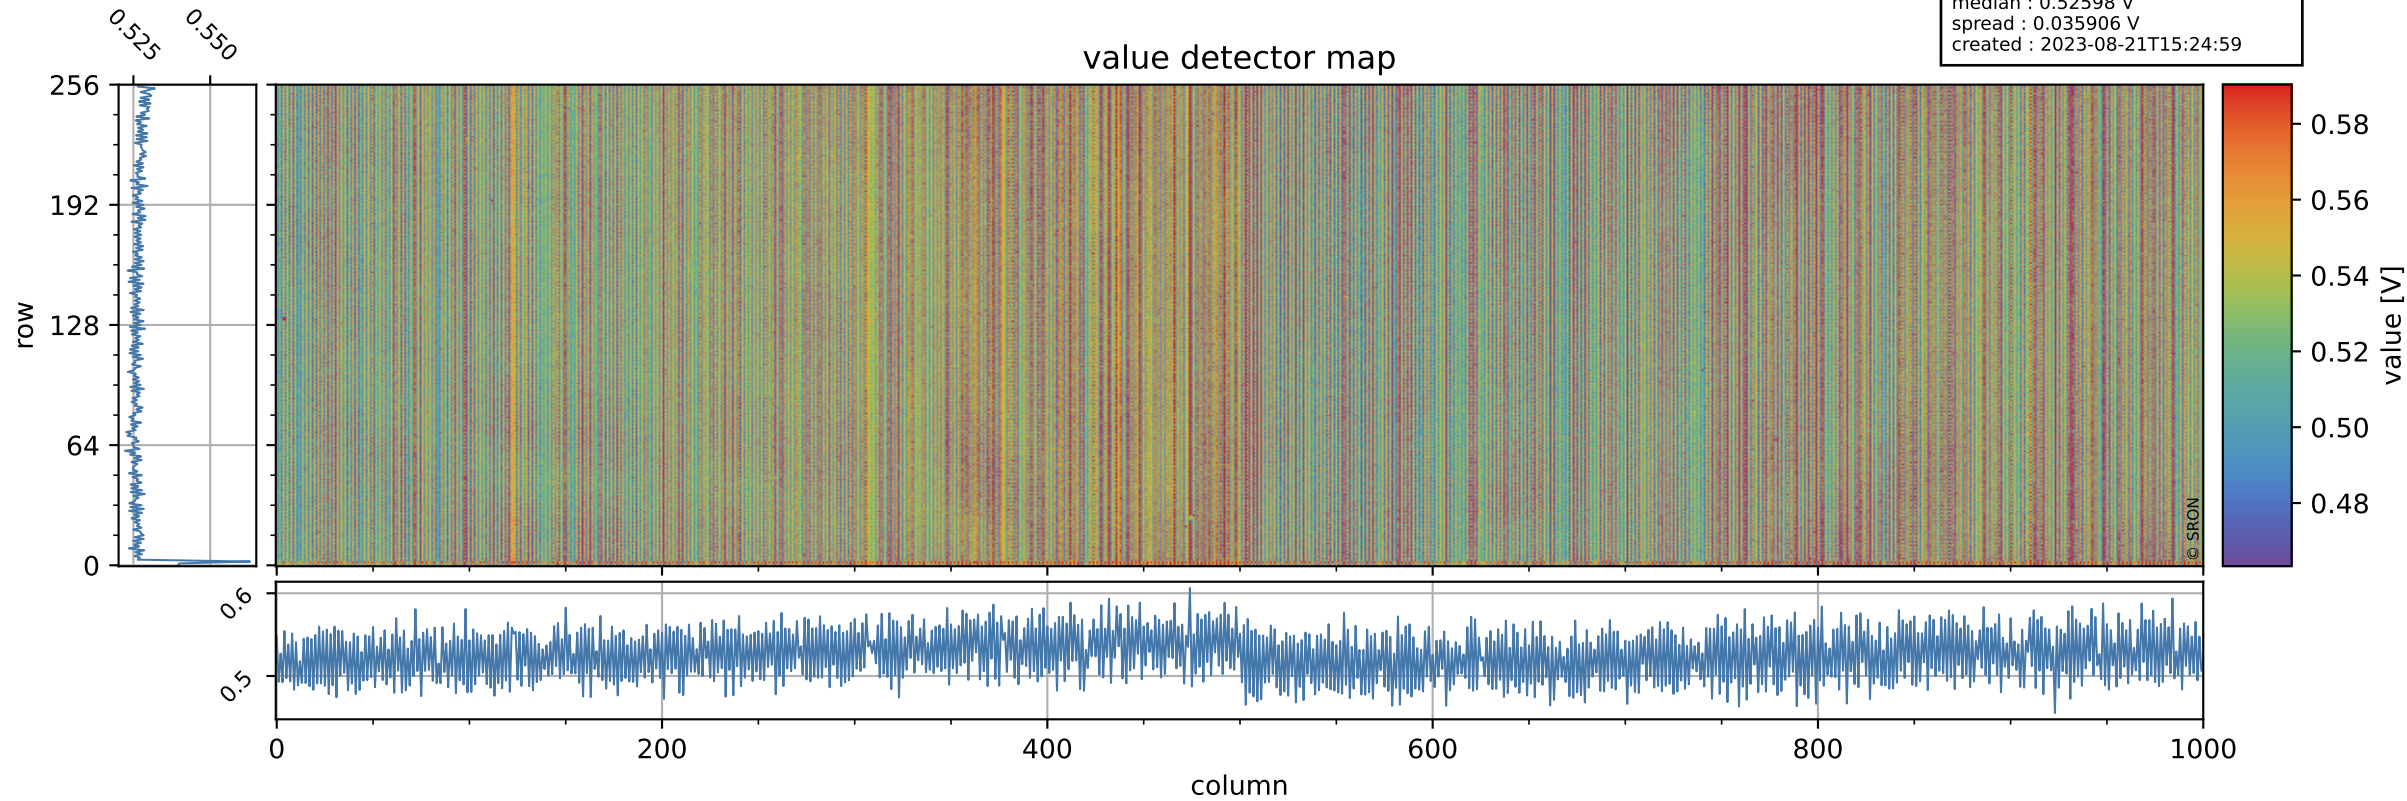

Tropomi SWIR offset (official)

orbits : 20 in [26452, 26497]
coverage : 2022-11-21 / 2022-11-24
median : 0.52598 V
spread : 0.035906 V
created : 2023-08-21T15:24:59

value detector map

Tropomi SWIR offset (official)

orbits : 20 in [26452, 26497]
coverage : 2022-11-21 / 2022-11-24
median : 28.478 μV
spread : 14.456 μV
created : 2023-08-21T15:24:59

Tropomi SWIR offset (official)

orbits : 20 in [26452, 26497]
coverage : 2022-11-21 / 2022-11-24
median : -0.028067 mV
spread : 0.40638 mV
created : 2023-08-21T15:24:59

value compared with SWIR offset CKD

Tropomi SWIR offset (official) ground-tracks of Sentinel-5P

orbits : 20 in [26452, 26497]
coverage : 2022-11-21 / 2022-11-24
created : 2023-08-21T15:24:59

Tropomi SWIR offset (official)

orbits : [2827, 26497]
coverage : 2018-04-30 / 2022-11-24
created : 2023-08-21T15:25:00

trend of detector median & temperatures