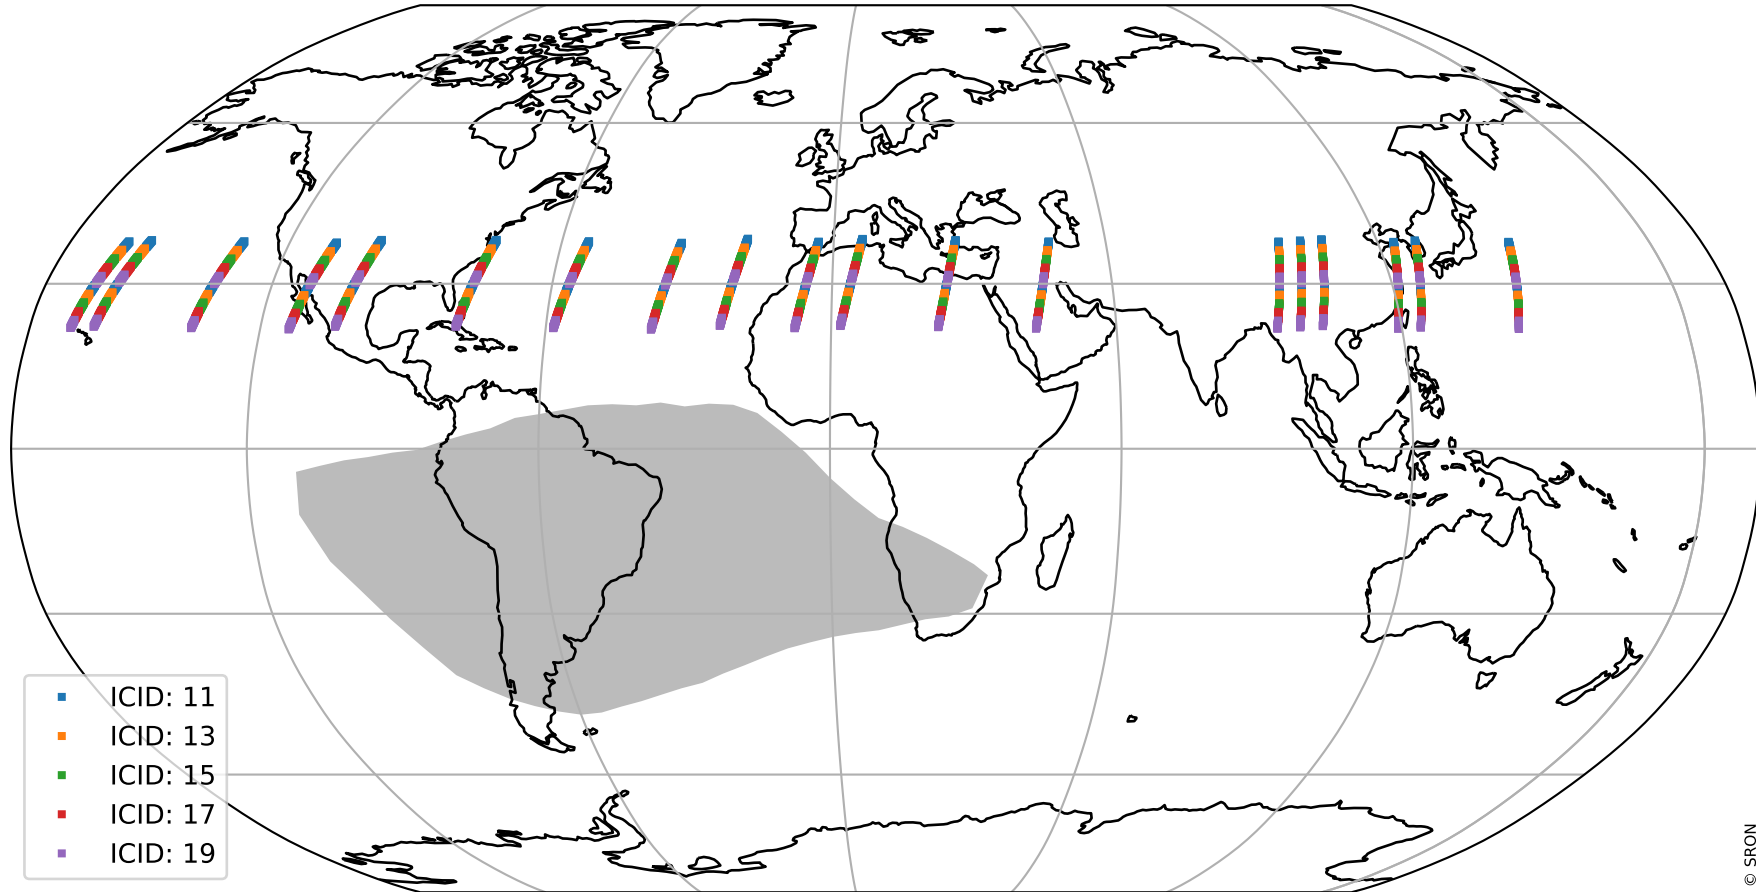

Tropomi SWIR offset (official)

orbits : 19 in [26467, 26512]
coverage : 2022-11-22 / 2022-11-25
median : 0.52598 V
spread : 0.035906 V
created : 2023-08-21T15:25:01

value detector map

Tropomi SWIR offset (official)

orbits : 19 in [26467, 26512]
coverage : 2022-11-22 / 2022-11-25
median : 28.292 μV
spread : 14.35 μV
created : 2023-08-21T15:25:01

Tropomi SWIR offset (official)

orbits : 19 in [26467, 26512]
coverage : 2022-11-22 / 2022-11-25
median : -0.027363 mV
spread : 0.40715 mV
created : 2023-08-21T15:25:01

value compared with SWIR offset CKD

Tropomi SWIR offset (official) ground-tracks of Sentinel-5P

orbits : 19 in [26467, 26512]
coverage : 2022-11-22 / 2022-11-25
created : 2023-08-21T15:25:02

Tropomi SWIR offset (official)

orbits : [2827, 26512]
coverage : 2018-04-30 / 2022-11-25
created : 2023-08-21T15:25:02

trend of detector median & temperatures