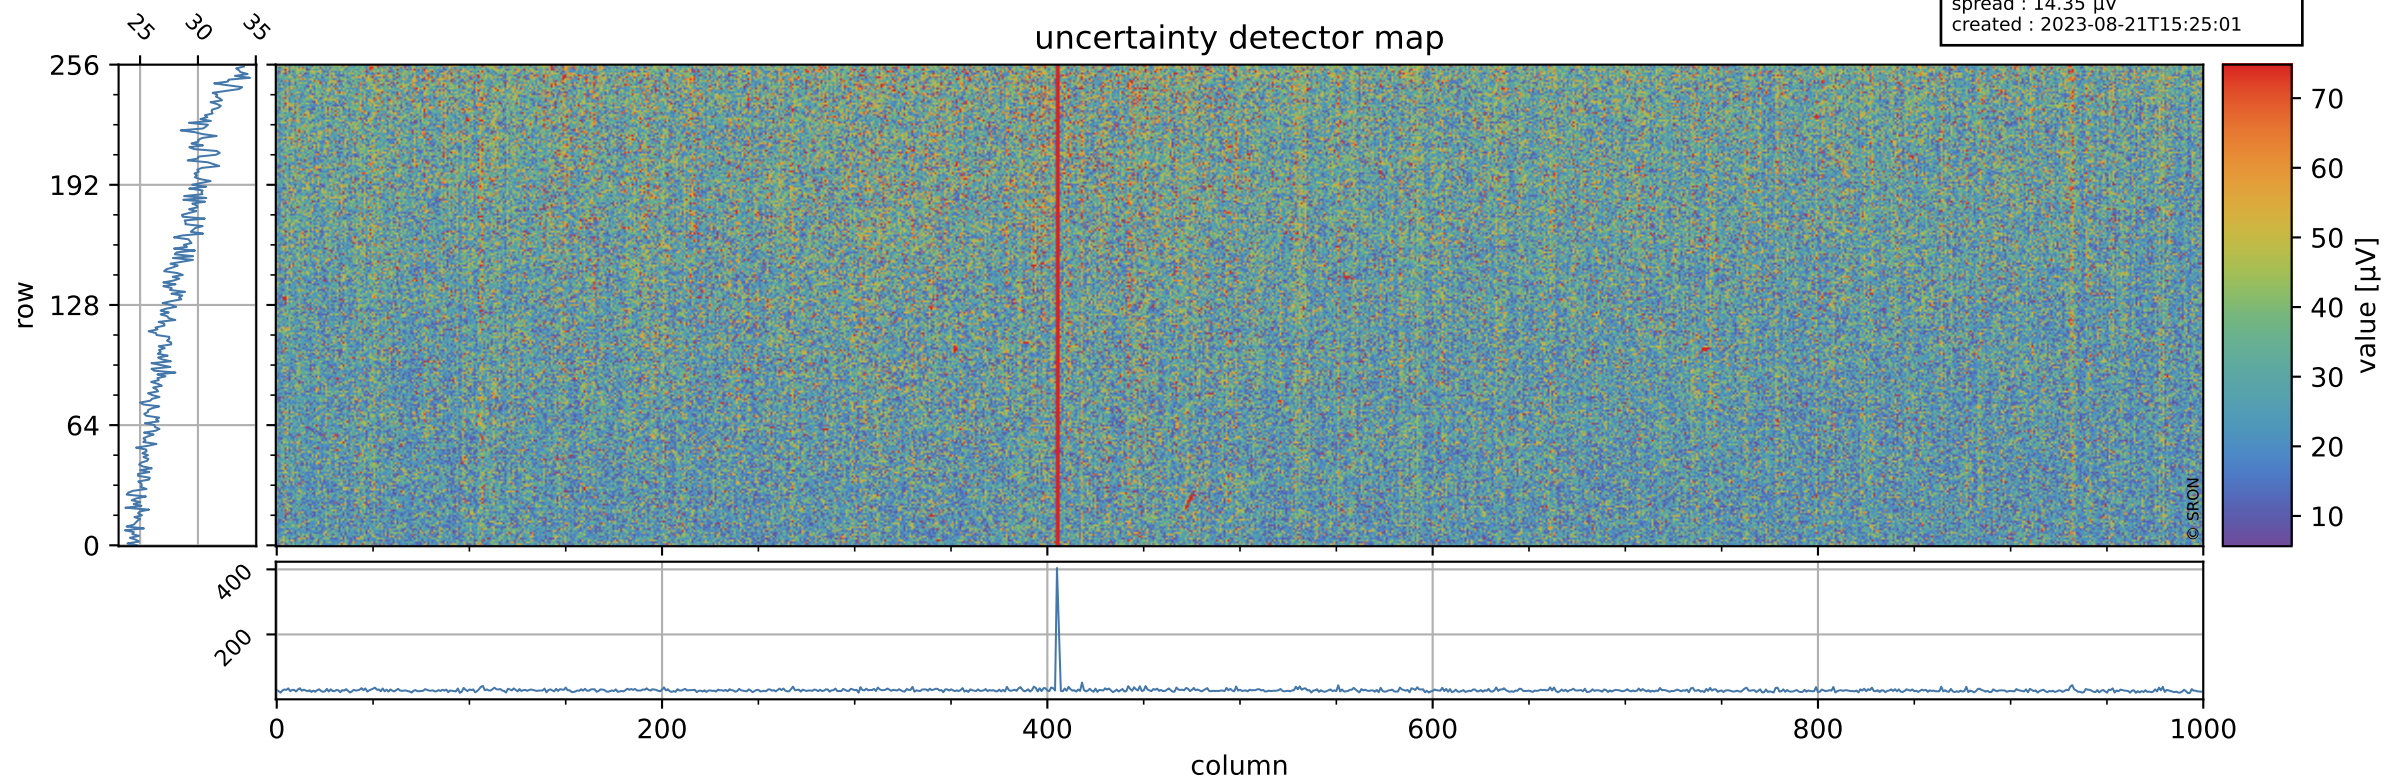

Tropomi SWIR offset (official)

orbits : 19 in [26467, 26512]
coverage : 2022-11-22 / 2022-11-25
median : 0.52598 V
spread : 0.035906 V
created : 2023-08-21T15:25:01

value detector map

Tropomi SWIR offset (official)

orbits : 19 in [26467, 26512]
coverage : 2022-11-22 / 2022-11-25
median : 28.292 μV
spread : 14.35 μV
created : 2023-08-21T15:25:01

Tropomi SWIR offset (official)

orbits : 19 in [26467, 26512]
coverage : 2022-11-22 / 2022-11-25
median : -0.027363 mV
spread : 0.40715 mV
created : 2023-08-21T15:25:01

value compared with SWIR offset CKD

Tropomi SWIR offset (official) ground-tracks of Sentinel-5P

orbits : 19 in [26467, 26512]
coverage : 2022-11-22 / 2022-11-25
created : 2023-08-21T15:25:02

Tropomi SWIR offset (official)

orbits : [2827, 26512]
coverage : 2018-04-30 / 2022-11-25
created : 2023-08-21T15:25:02

trend of detector median & temperatures