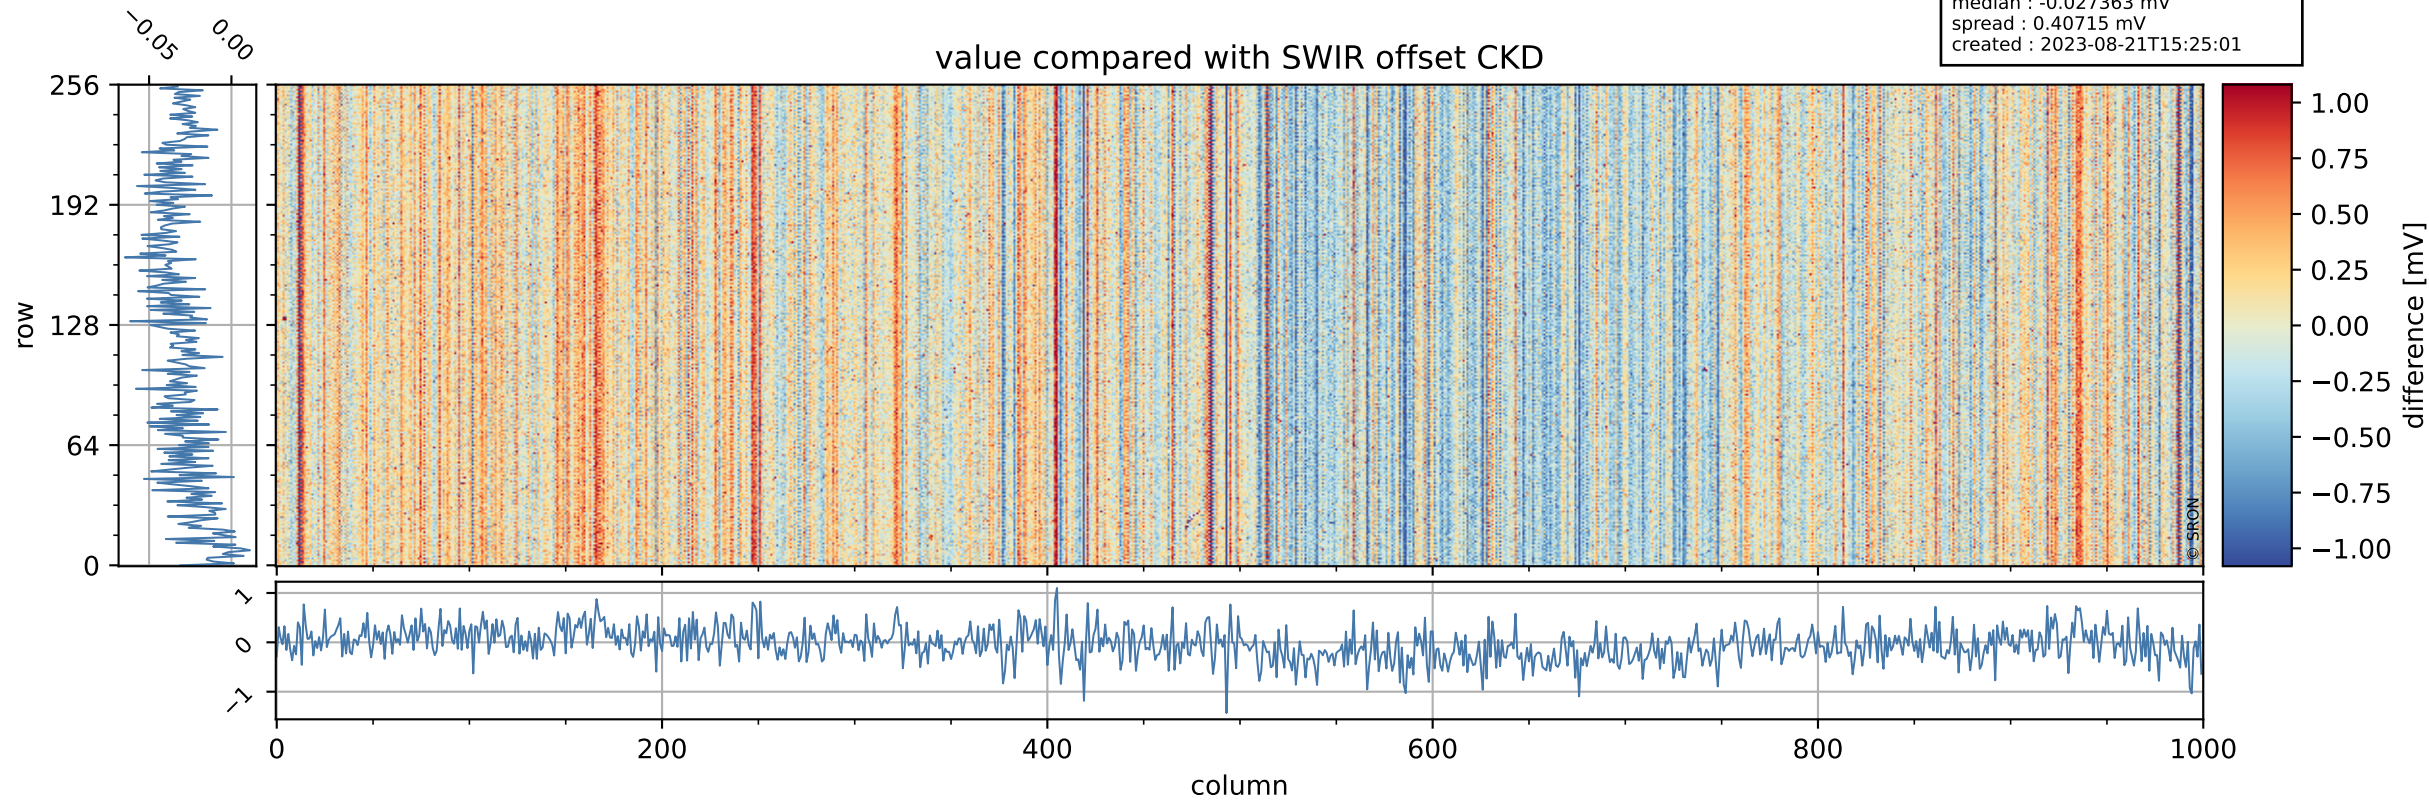

Tropomi SWIR offset (official)

orbits : 19 in [26467, 26512]
coverage : 2022-11-22 / 2022-11-25
median : 0.52598 V
spread : 0.035906 V
created : 2023-08-21T15:25:01

value detector map

Tropomi SWIR offset (official)

orbits : 19 in [26467, 26512]
coverage : 2022-11-22 / 2022-11-25
median : 28.292 μV
spread : 14.35 μV
created : 2023-08-21T15:25:01

Tropomi SWIR offset (official)

orbits : 19 in [26467, 26512]
coverage : 2022-11-22 / 2022-11-25
median : -0.027363 mV
spread : 0.40715 mV
created : 2023-08-21T15:25:01

value compared with SWIR offset CKD

Tropomi SWIR offset (official) ground-tracks of Sentinel-5P

orbits : 19 in [26467, 26512]
coverage : 2022-11-22 / 2022-11-25
created : 2023-08-21T15:25:02

Tropomi SWIR offset (official)

orbits : [2827, 26512]
coverage : 2018-04-30 / 2022-11-25
created : 2023-08-21T15:25:02

trend of detector median & temperatures