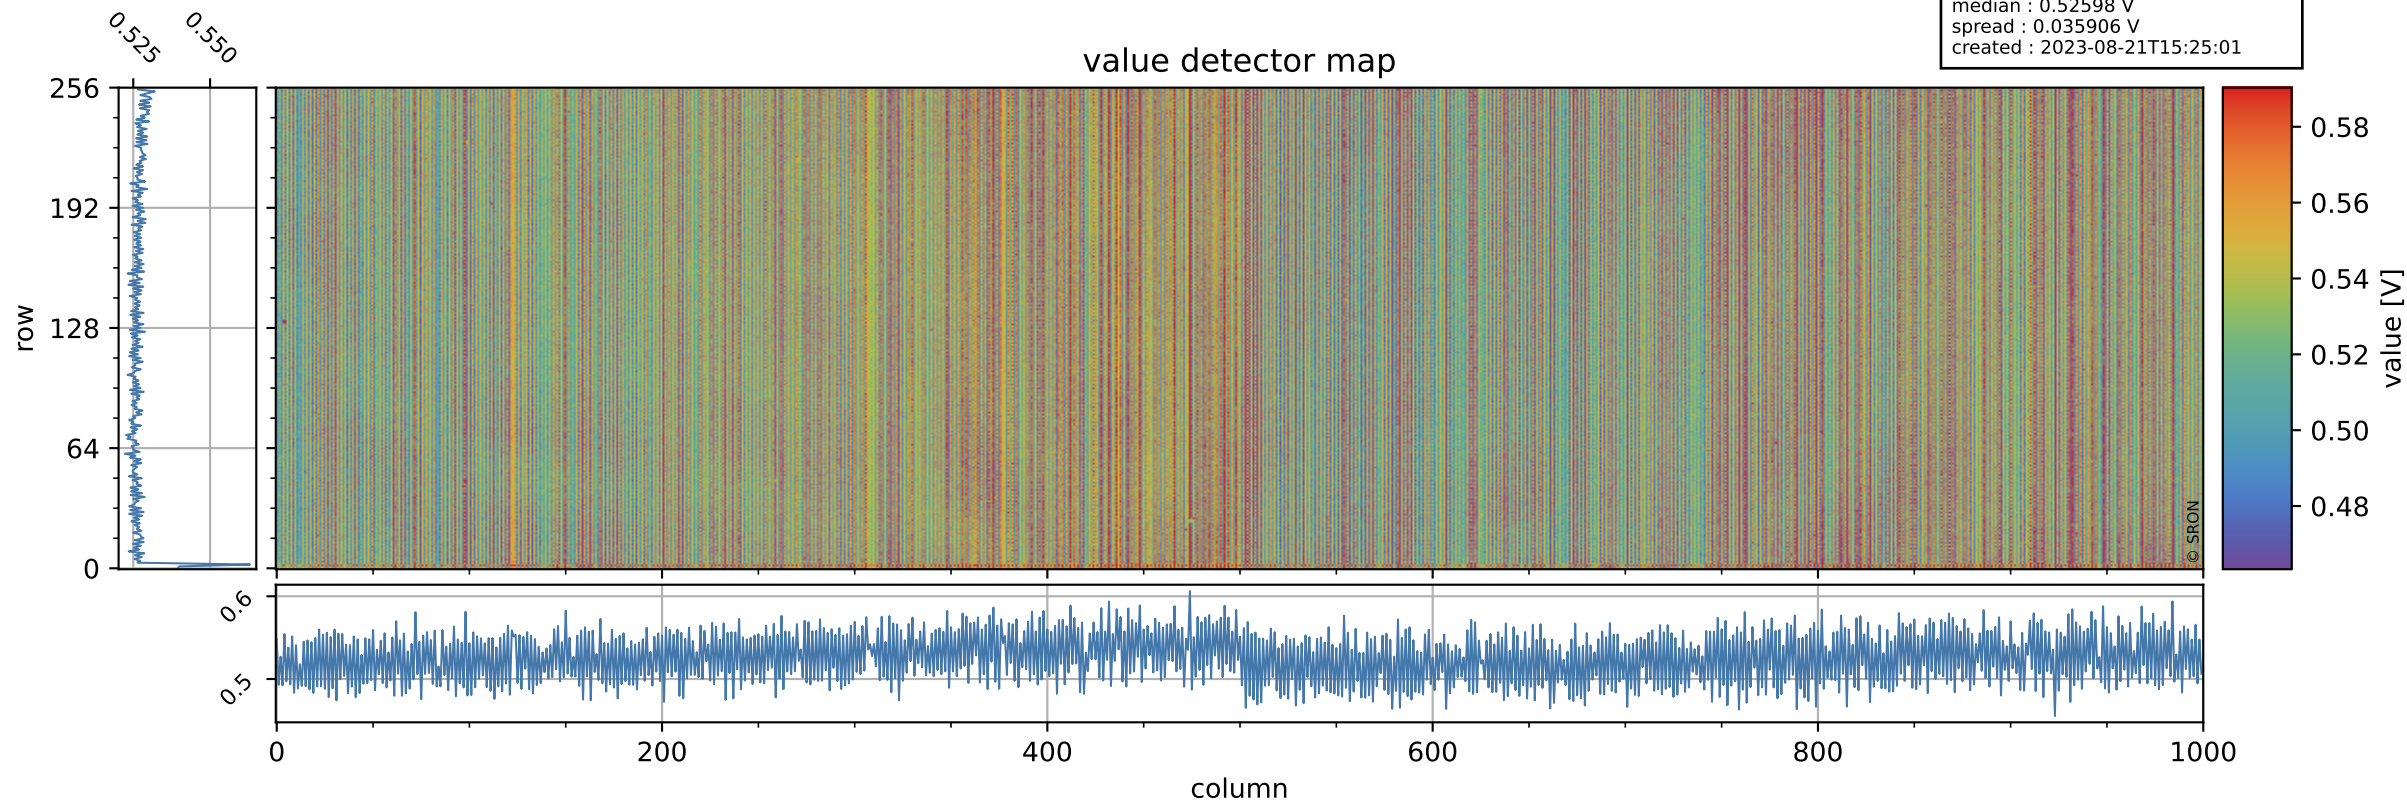

Tropomi SWIR offset (official)

orbits : 19 in [26467, 26512]
coverage : 2022-11-22 / 2022-11-25
median : 0.52598 V
spread : 0.035906 V
created : 2023-08-21T15:25:01

value detector map

Tropomi SWIR offset (official)

orbits : 19 in [26467, 26512]
coverage : 2022-11-22 / 2022-11-25
median : 28.292 μV
spread : 14.35 μV
created : 2023-08-21T15:25:01

Tropomi SWIR offset (official)

orbits : 19 in [26467, 26512]
coverage : 2022-11-22 / 2022-11-25
median : -0.027363 mV
spread : 0.40715 mV
created : 2023-08-21T15:25:01

value compared with SWIR offset CKD

Tropomi SWIR offset (official) ground-tracks of Sentinel-5P

orbits : 19 in [26467, 26512]
coverage : 2022-11-22 / 2022-11-25
created : 2023-08-21T15:25:02

Tropomi SWIR offset (official)

orbits : [2827, 26512]
coverage : 2018-04-30 / 2022-11-25
created : 2023-08-21T15:25:02

trend of detector median & temperatures