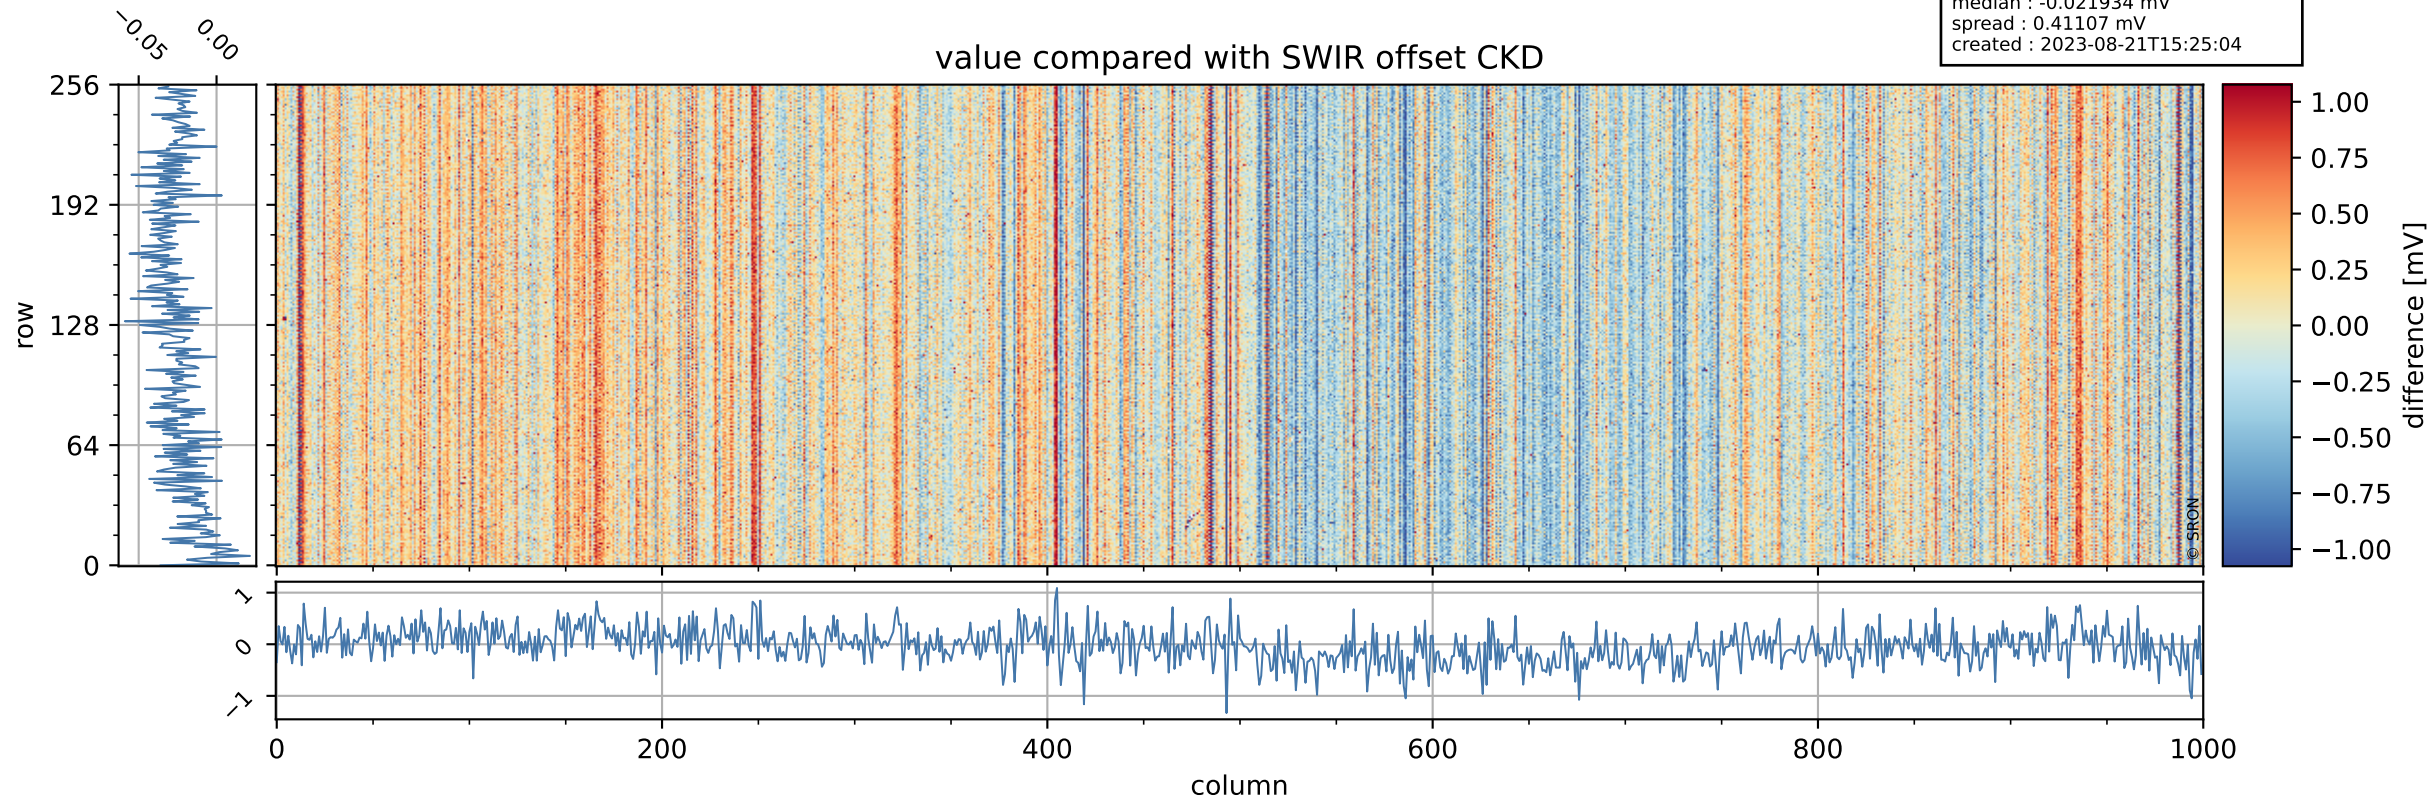

Tropomi SWIR offset (official)

orbits : 20 in [26482, 26527]
coverage : 2022-11-23 / 2022-11-26
median : 0.52599 V
spread : 0.035906 V
created : 2023-08-21T15:25:03

value detector map

Tropomi SWIR offset (official)

orbits : 20 in [26482, 26527]
coverage : 2022-11-23 / 2022-11-26
median : 28.097 μV
spread : 14.267 μV
created : 2023-08-21T15:25:03

Tropomi SWIR offset (official)

orbits : 20 in [26482, 26527]
coverage : 2022-11-23 / 2022-11-26
median : -0.021934 mV
spread : 0.411107 mV
created : 2023-08-21T15:25:04

value compared with SWIR offset CKD

Tropomi SWIR offset (official) ground-tracks of Sentinel-5P

orbits : 20 in [26482, 26527]
coverage : 2022-11-23 / 2022-11-26
created : 2023-08-21T15:25:04

Tropomi SWIR offset (official)

orbits : [2827, 26527]
coverage : 2018-04-30 / 2022-11-26
created : 2023-08-21T15:25:04

trend of detector median & temperatures