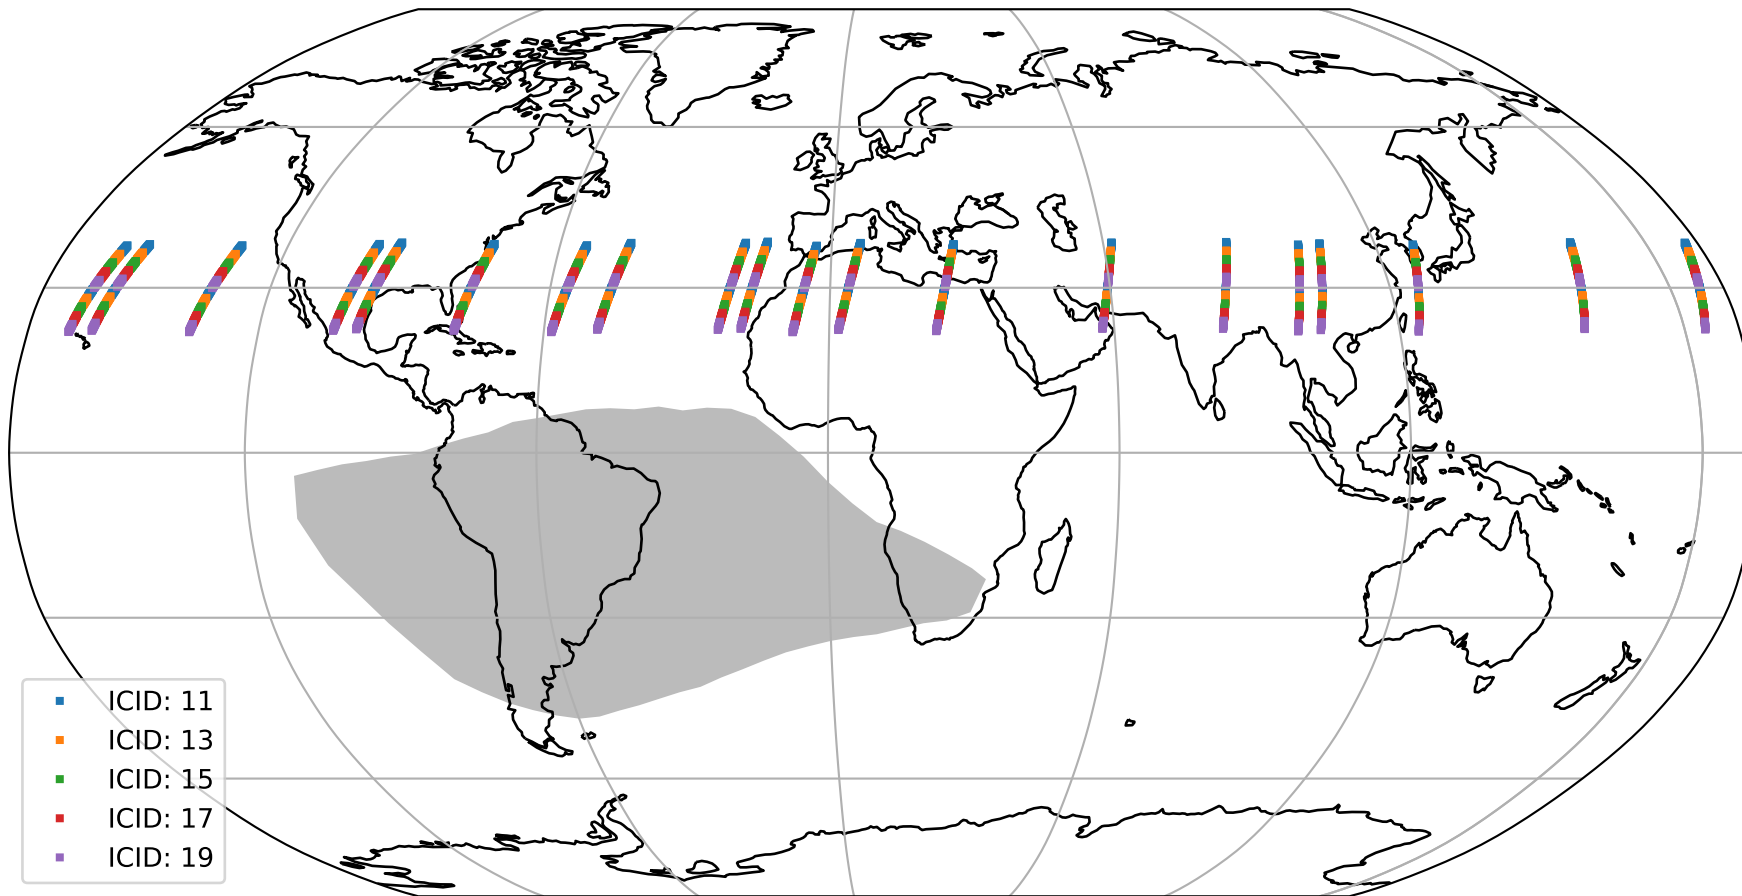

Tropomi SWIR offset (official)

orbits : 20 in [26482, 26527]
coverage : 2022-11-23 / 2022-11-26
median : 0.52599 V
spread : 0.035906 V
created : 2023-08-21T15:25:03

value detector map

Tropomi SWIR offset (official)

orbits : 20 in [26482, 26527]
coverage : 2022-11-23 / 2022-11-26
median : 28.097 μV
spread : 14.267 μV
created : 2023-08-21T15:25:03

Tropomi SWIR offset (official)

orbits : 20 in [26482, 26527]
coverage : 2022-11-23 / 2022-11-26
median : -0.021934 mV
spread : 0.411107 mV
created : 2023-08-21T15:25:04

value compared with SWIR offset CKD

Tropomi SWIR offset (official) ground-tracks of Sentinel-5P

orbits : 20 in [26482, 26527]
coverage : 2022-11-23 / 2022-11-26
created : 2023-08-21T15:25:04

Tropomi SWIR offset (official)

orbits : [2827, 26527]
coverage : 2018-04-30 / 2022-11-26
created : 2023-08-21T15:25:04

trend of detector median & temperatures