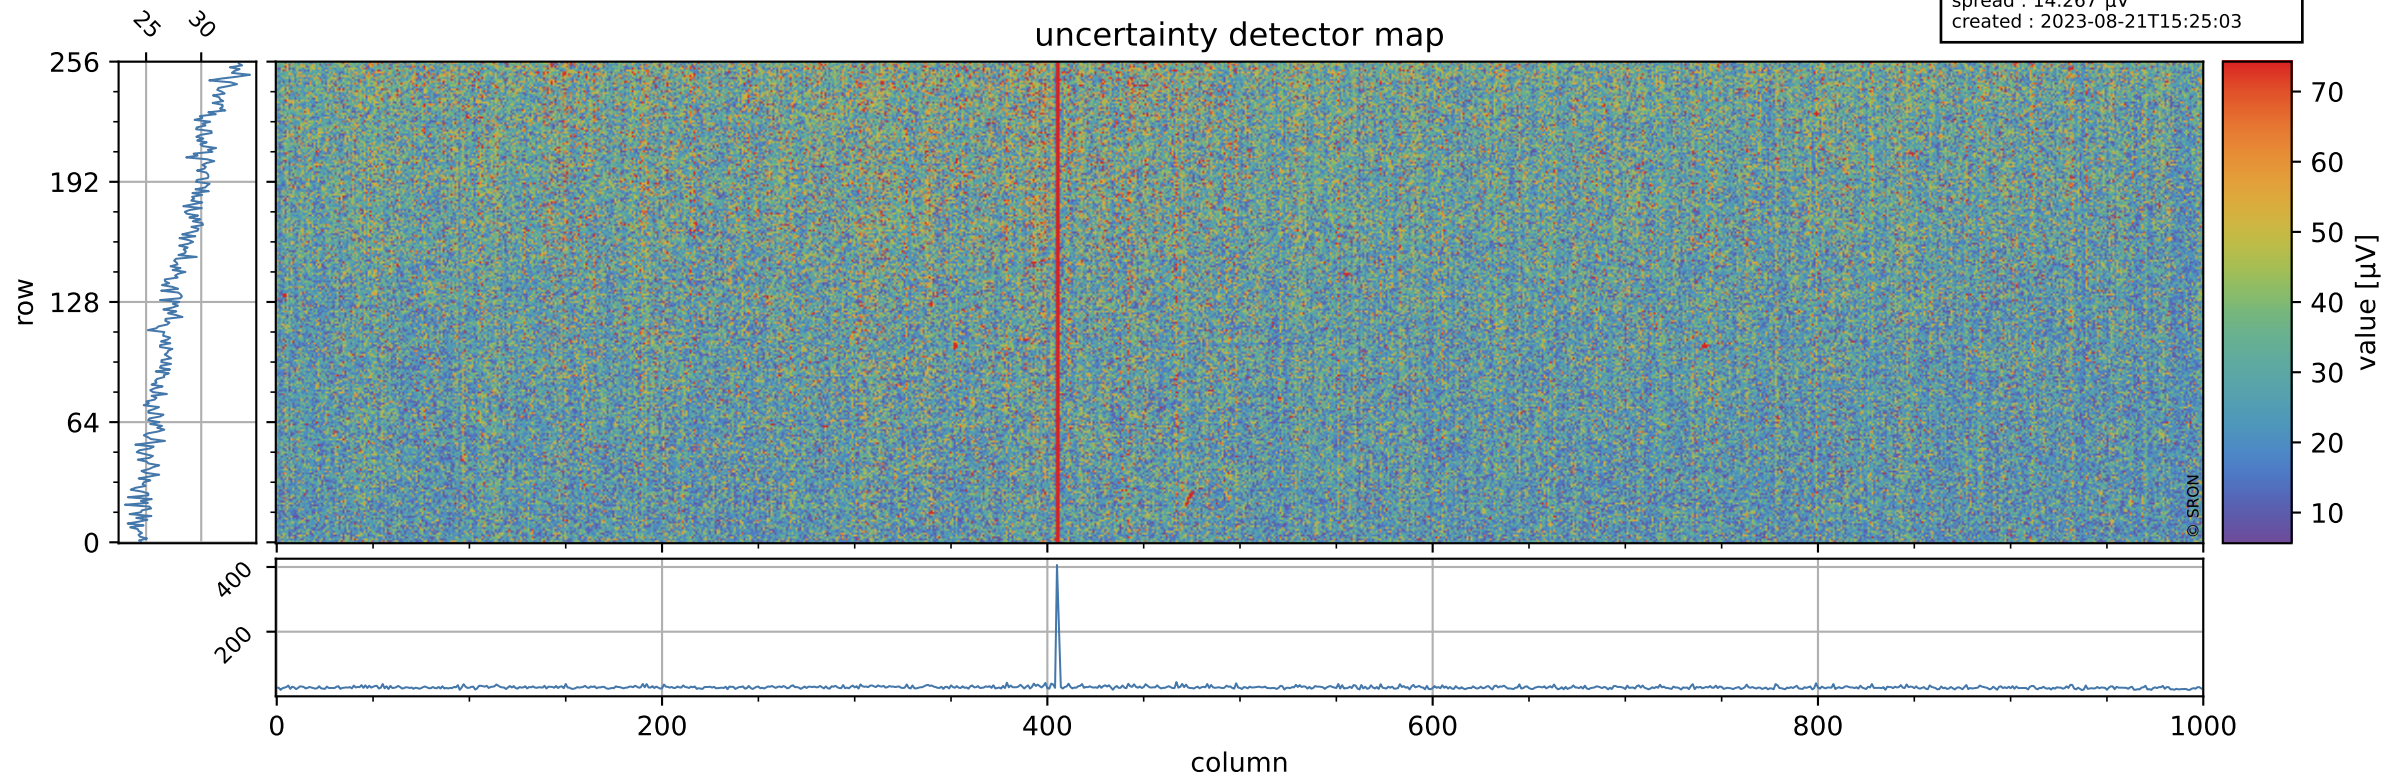

Tropomi SWIR offset (official)

orbits : 20 in [26482, 26527]
coverage : 2022-11-23 / 2022-11-26
median : 0.52599 V
spread : 0.035906 V
created : 2023-08-21T15:25:03

value detector map

Tropomi SWIR offset (official)

orbits : 20 in [26482, 26527]
coverage : 2022-11-23 / 2022-11-26
median : 28.097 μV
spread : 14.267 μV
created : 2023-08-21T15:25:03

Tropomi SWIR offset (official)

orbits : 20 in [26482, 26527]
coverage : 2022-11-23 / 2022-11-26
median : -0.021934 mV
spread : 0.411107 mV
created : 2023-08-21T15:25:04

value compared with SWIR offset CKD

Tropomi SWIR offset (official) ground-tracks of Sentinel-5P

orbits : 20 in [26482, 26527]
coverage : 2022-11-23 / 2022-11-26
created : 2023-08-21T15:25:04

Tropomi SWIR offset (official)

orbits : [2827, 26527]
coverage : 2018-04-30 / 2022-11-26
created : 2023-08-21T15:25:04

trend of detector median & temperatures