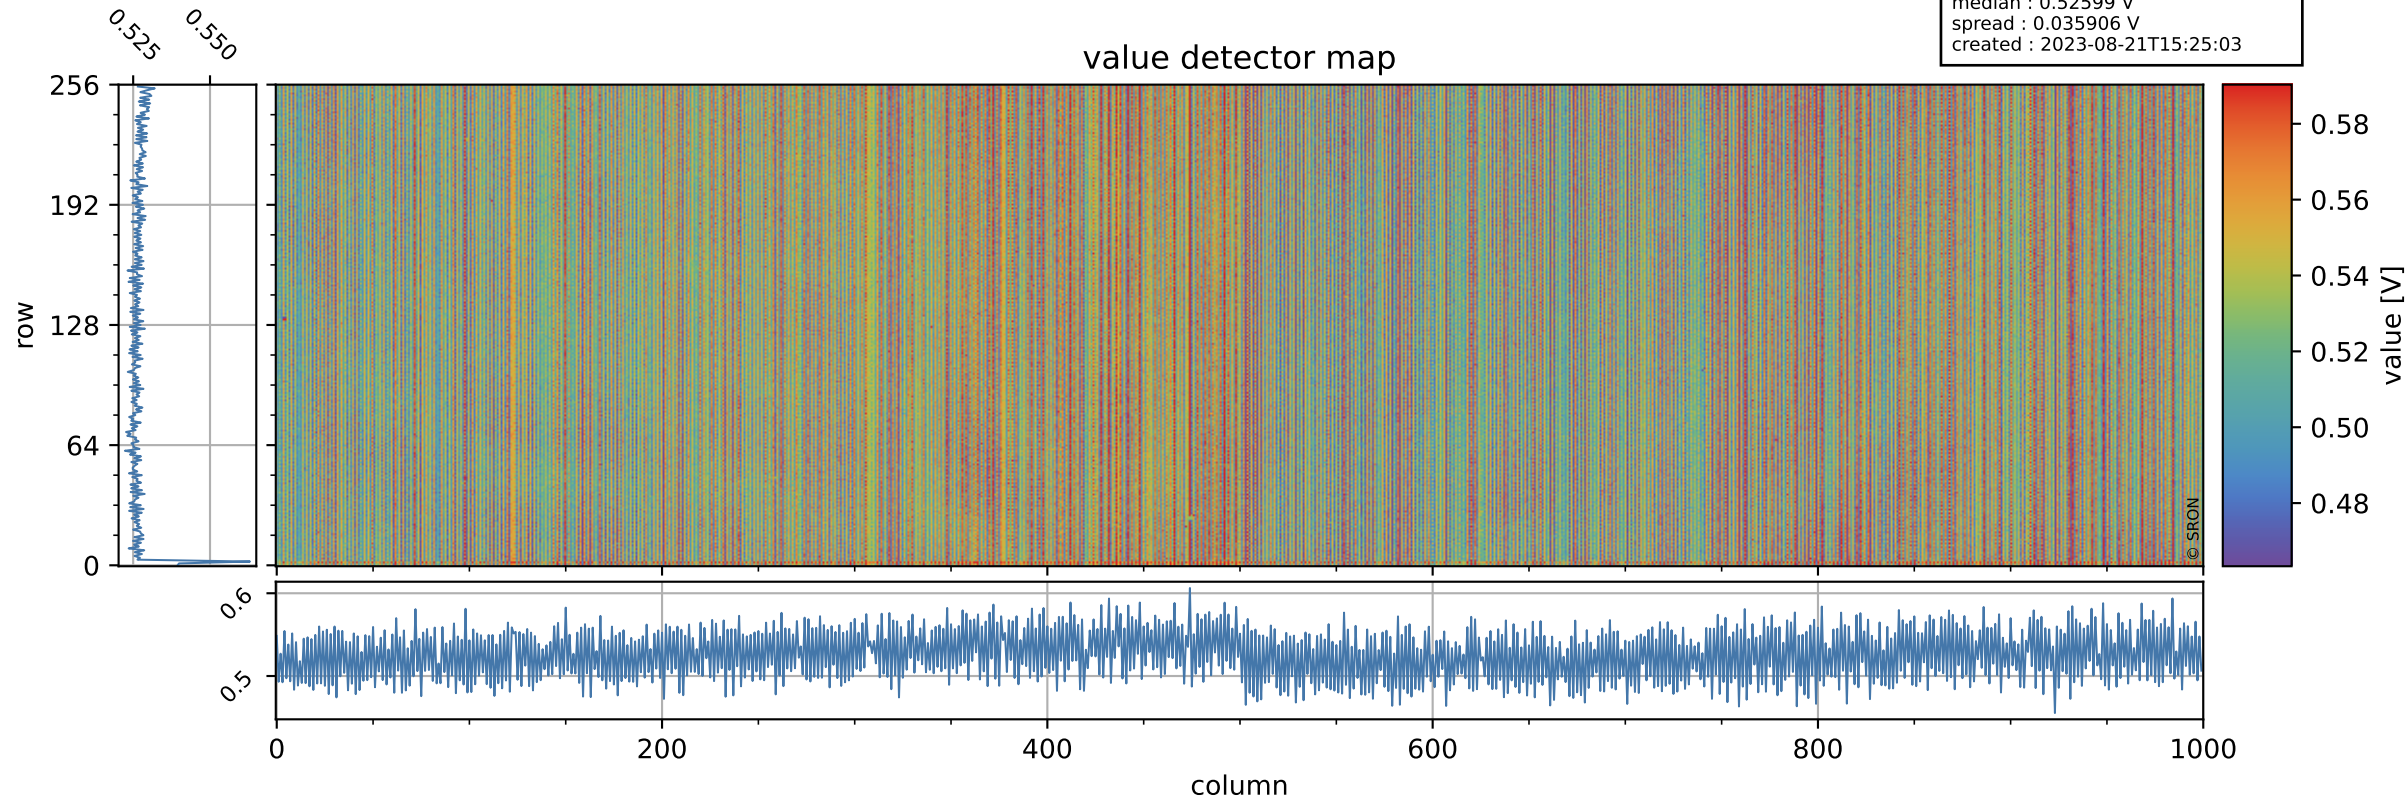

Tropomi SWIR offset (official)

orbits : 20 in [26482, 26527]
coverage : 2022-11-23 / 2022-11-26
median : 0.52599 V
spread : 0.035906 V
created : 2023-08-21T15:25:03

value detector map

Tropomi SWIR offset (official)

orbits : 20 in [26482, 26527]
coverage : 2022-11-23 / 2022-11-26
median : 28.097 μV
spread : 14.267 μV
created : 2023-08-21T15:25:03

Tropomi SWIR offset (official)

orbits : 20 in [26482, 26527]
coverage : 2022-11-23 / 2022-11-26
median : -0.021934 mV
spread : 0.411107 mV
created : 2023-08-21T15:25:04

value compared with SWIR offset CKD

Tropomi SWIR offset (official) ground-tracks of Sentinel-5P

orbits : 20 in [26482, 26527]
coverage : 2022-11-23 / 2022-11-26
created : 2023-08-21T15:25:04

Tropomi SWIR offset (official)

orbits : [2827, 26527]
coverage : 2018-04-30 / 2022-11-26
created : 2023-08-21T15:25:04

trend of detector median & temperatures