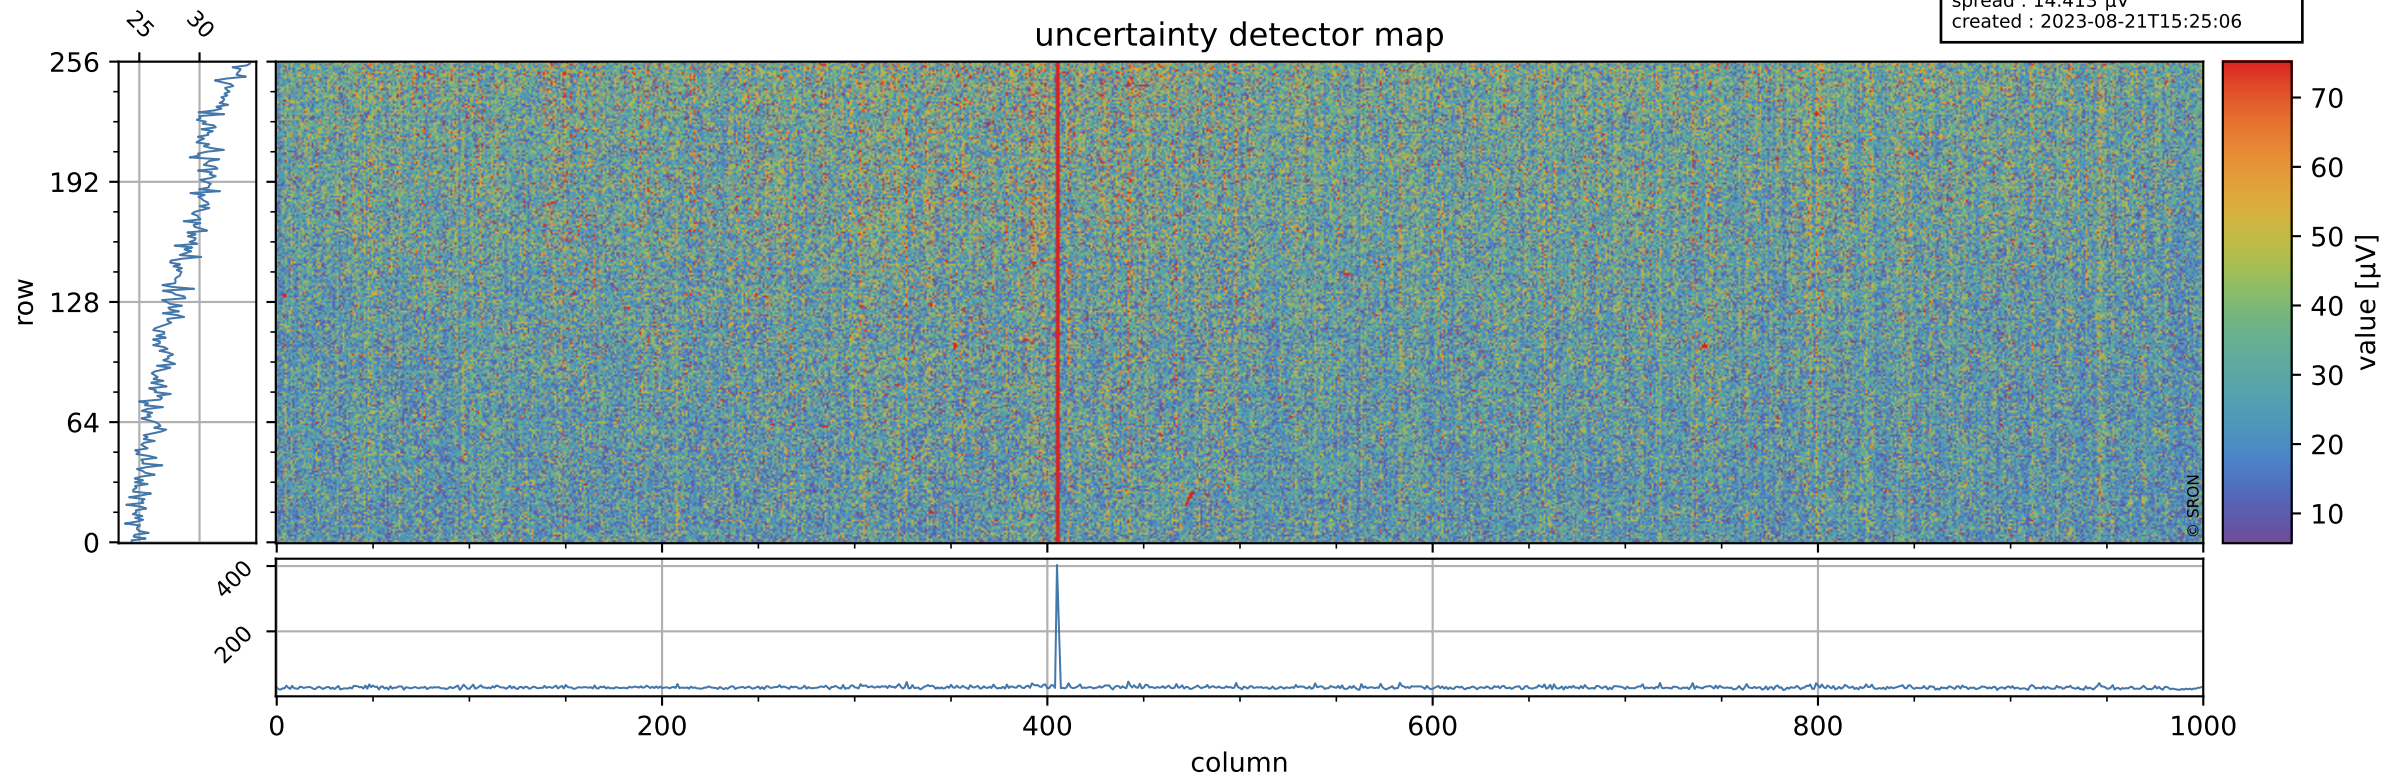

Tropomi SWIR offset (official)

orbits : 19 in [26497, 26542]
coverage : 2022-11-24 / 2022-11-27
median : 0.52599 V
spread : 0.035908 V
created : 2023-08-21T15:25:05

value detector map

Tropomi SWIR offset (official)

orbits : 19 in [26497, 26542]
coverage : 2022-11-24 / 2022-11-27
median : 28.49 μV
spread : 14.413 μV
created : 2023-08-21T15:25:06

Tropomi SWIR offset (official)

orbits : 19 in [26497, 26542]
coverage : 2022-11-24 / 2022-11-27
median : -0.019952 mV
spread : 0.41377 mV
created : 2023-08-21T15:25:06

value compared with SWIR offset CKD

Tropomi SWIR offset (official) ground-tracks of Sentinel-5P

orbits : 19 in [26497, 26542]
coverage : 2022-11-24 / 2022-11-27
created : 2023-08-21T15:25:06

Tropomi SWIR offset (official)

orbits : [2827, 26542]
coverage : 2018-04-30 / 2022-11-27
created : 2023-08-21T15:25:07

trend of detector median & temperatures