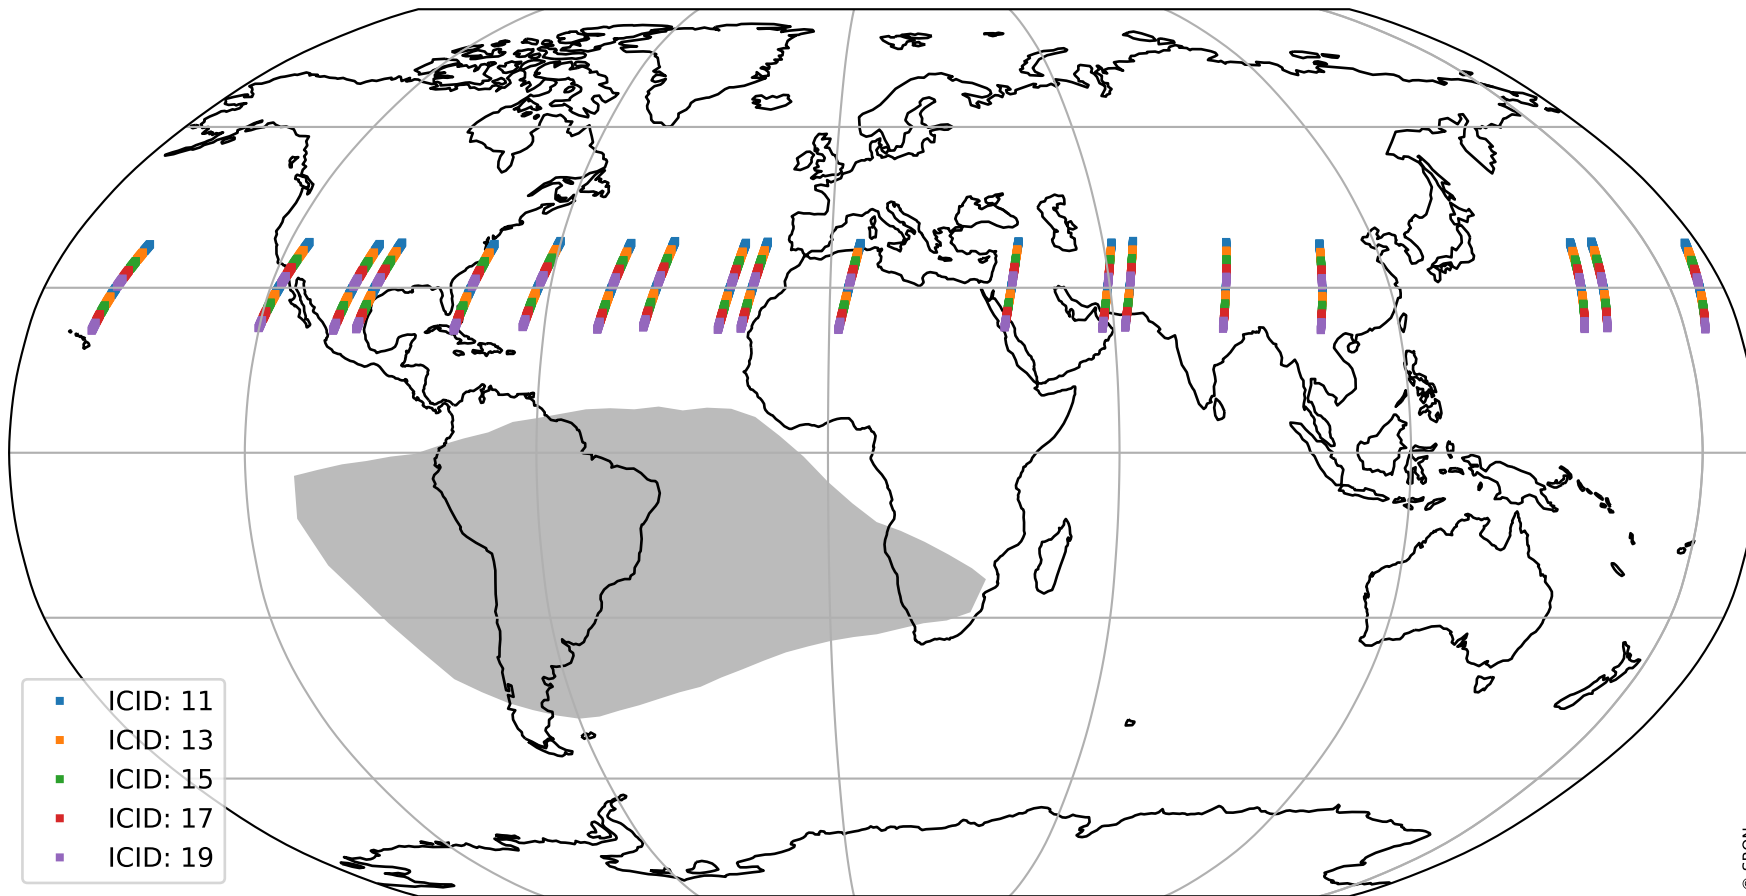

Tropomi SWIR offset (official)

orbits : 19 in [26497, 26542]
coverage : 2022-11-24 / 2022-11-27
median : 0.52599 V
spread : 0.035908 V
created : 2023-08-21T15:25:05

value detector map

Tropomi SWIR offset (official)

orbits : 19 in [26497, 26542]
coverage : 2022-11-24 / 2022-11-27
median : 28.49 μV
spread : 14.413 μV
created : 2023-08-21T15:25:06

Tropomi SWIR offset (official)

orbits : 19 in [26497, 26542]
coverage : 2022-11-24 / 2022-11-27
median : -0.019952 mV
spread : 0.41377 mV
created : 2023-08-21T15:25:06

value compared with SWIR offset CKD

Tropomi SWIR offset (official) ground-tracks of Sentinel-5P

orbits : 19 in [26497, 26542]
coverage : 2022-11-24 / 2022-11-27
created : 2023-08-21T15:25:06

Tropomi SWIR offset (official)

orbits : [2827, 26542]
coverage : 2018-04-30 / 2022-11-27
created : 2023-08-21T15:25:07

trend of detector median & temperatures