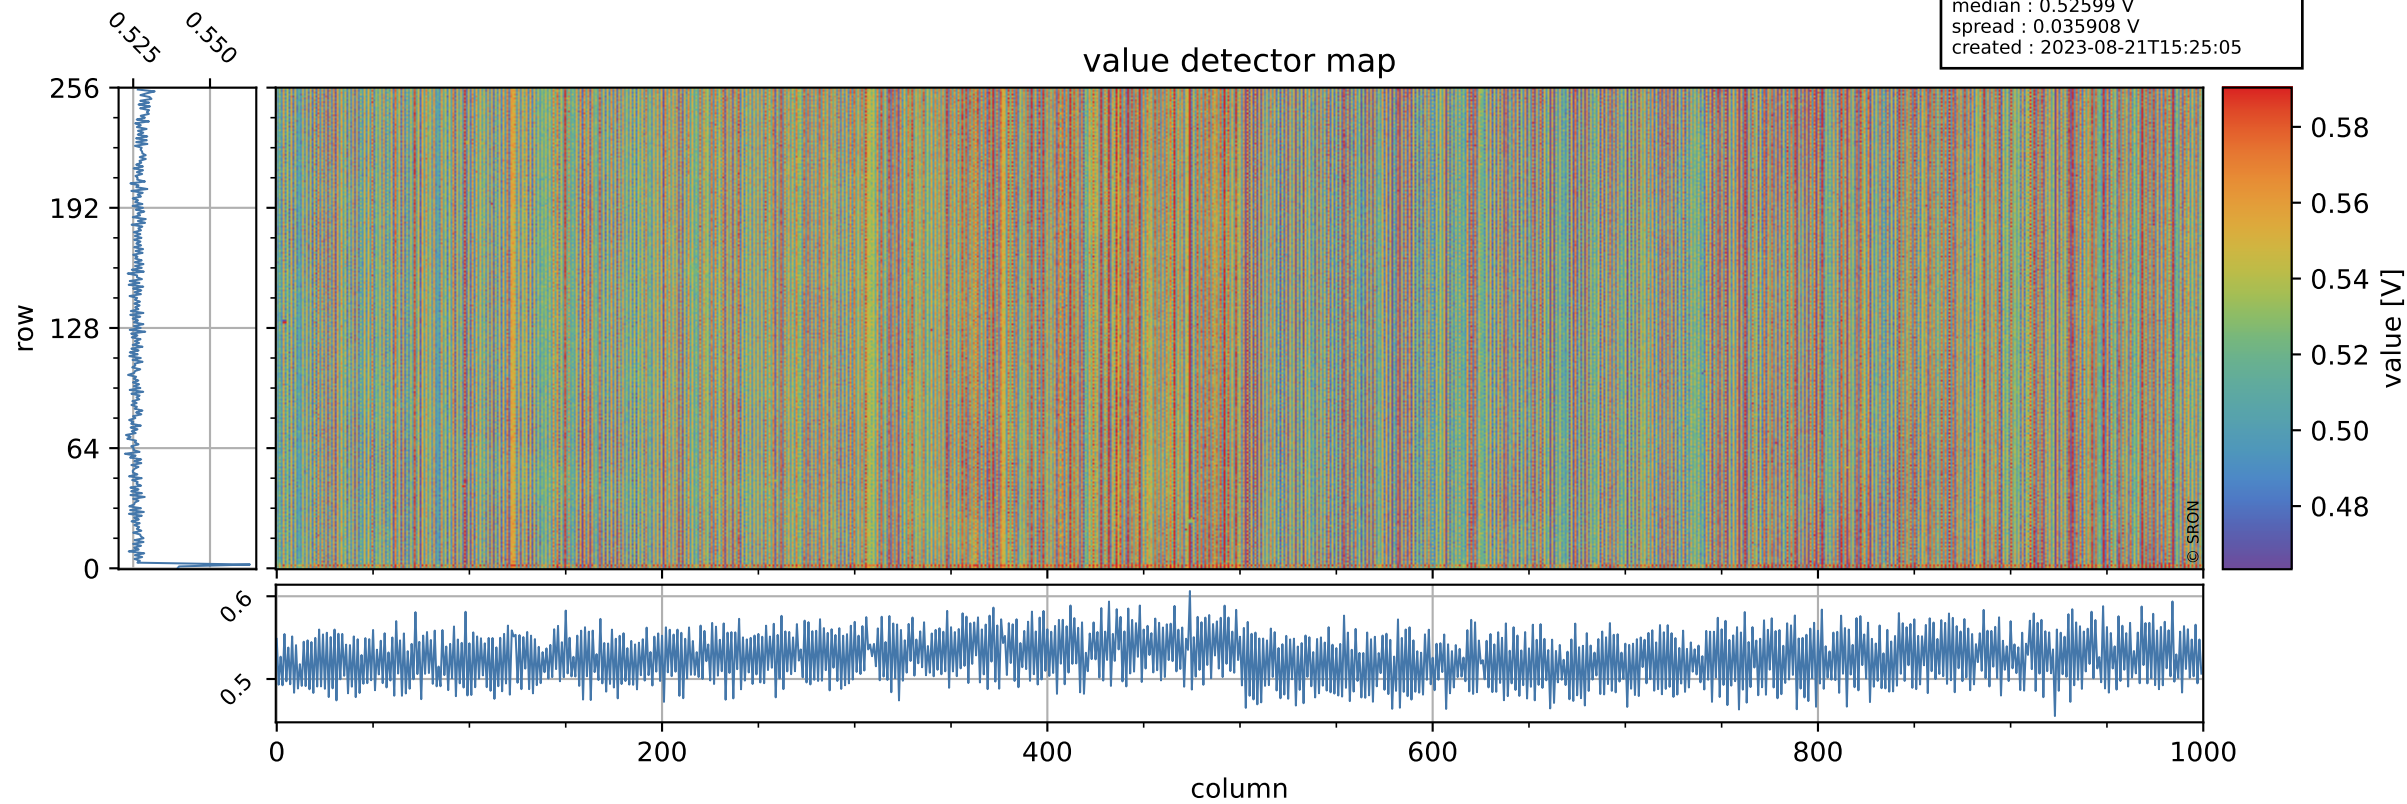

Tropomi SWIR offset (official)

orbits : 19 in [26497, 26542]
coverage : 2022-11-24 / 2022-11-27
median : 0.52599 V
spread : 0.035908 V
created : 2023-08-21T15:25:05

value detector map

Tropomi SWIR offset (official)

orbits : 19 in [26497, 26542]
coverage : 2022-11-24 / 2022-11-27
median : 28.49 μV
spread : 14.413 μV
created : 2023-08-21T15:25:06

Tropomi SWIR offset (official)

orbits : 19 in [26497, 26542]
coverage : 2022-11-24 / 2022-11-27
median : -0.019952 mV
spread : 0.41377 mV
created : 2023-08-21T15:25:06

value compared with SWIR offset CKD

Tropomi SWIR offset (official) ground-tracks of Sentinel-5P

orbits : 19 in [26497, 26542]
coverage : 2022-11-24 / 2022-11-27
created : 2023-08-21T15:25:06

Tropomi SWIR offset (official)

orbits : [2827, 26542]
coverage : 2018-04-30 / 2022-11-27
created : 2023-08-21T15:25:07

trend of detector median & temperatures