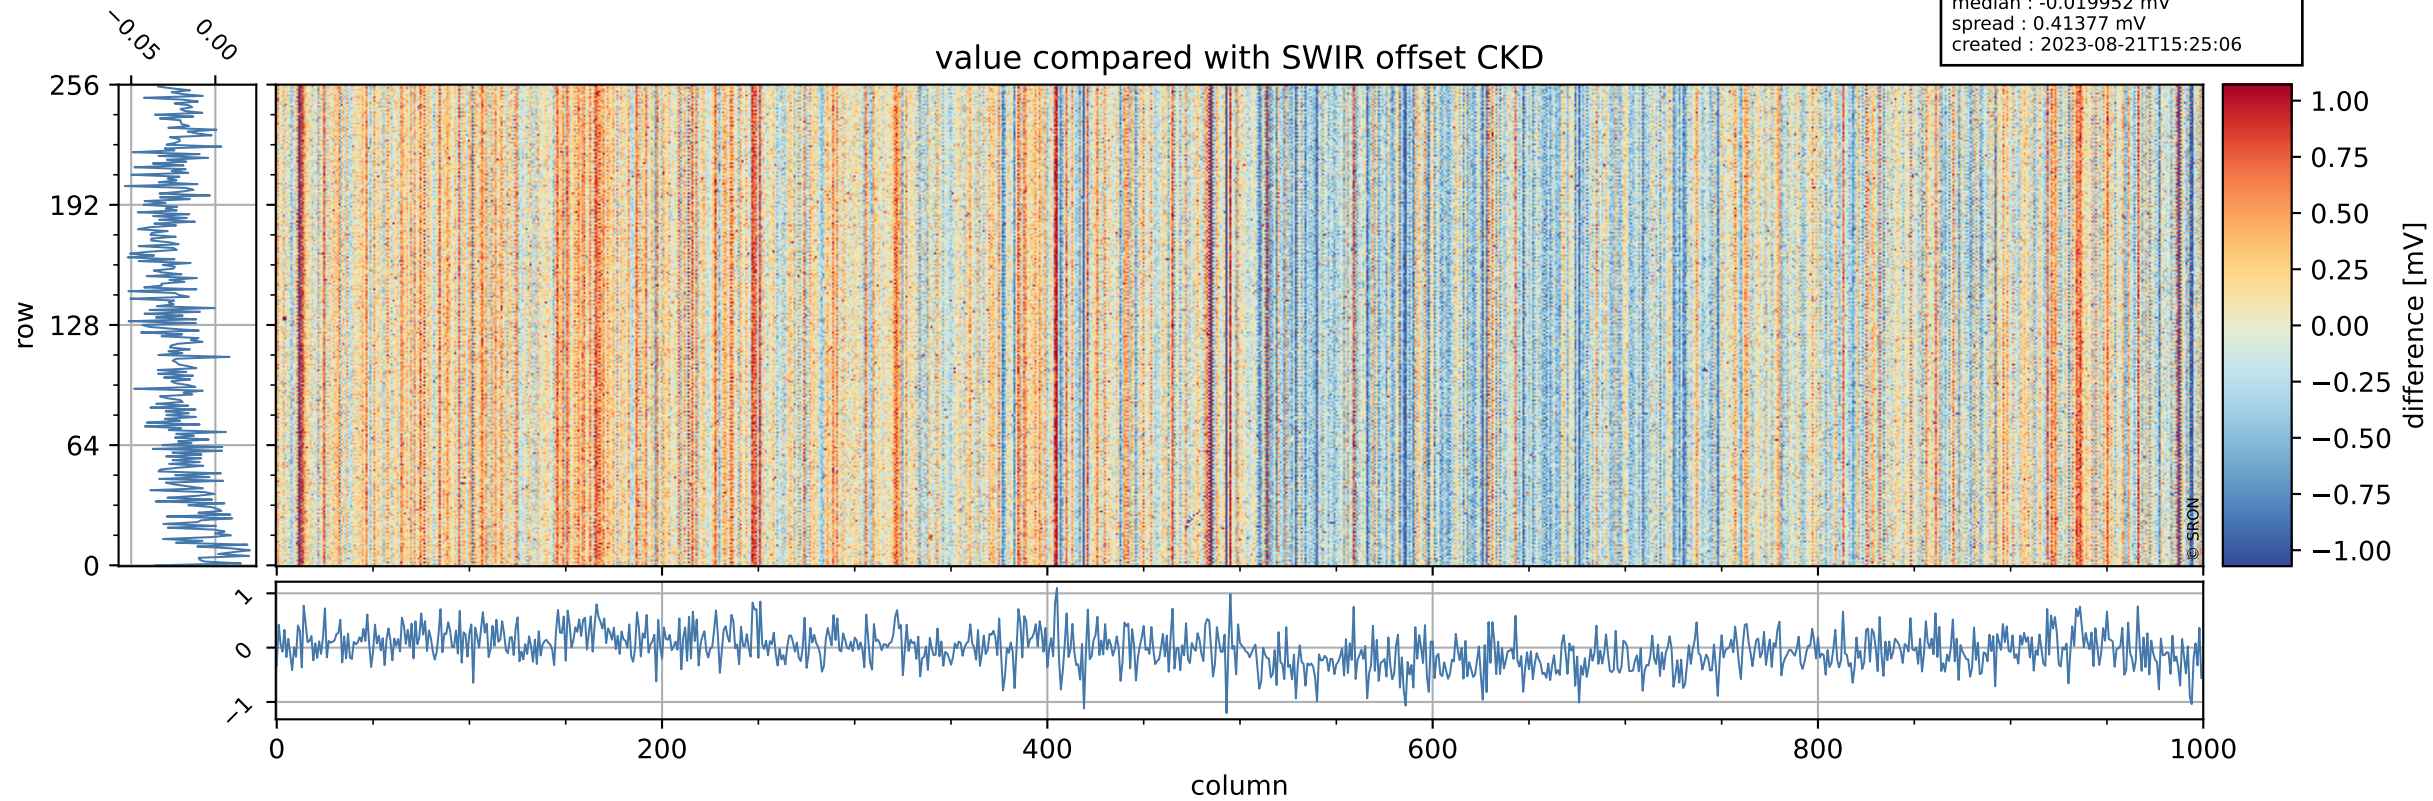

Tropomi SWIR offset (official)

orbits : 19 in [26497, 26542]
coverage : 2022-11-24 / 2022-11-27
median : 0.52599 V
spread : 0.035908 V
created : 2023-08-21T15:25:05

value detector map

Tropomi SWIR offset (official)

orbits : 19 in [26497, 26542]
coverage : 2022-11-24 / 2022-11-27
median : 28.49 μV
spread : 14.413 μV
created : 2023-08-21T15:25:06

Tropomi SWIR offset (official)

orbits : 19 in [26497, 26542]
coverage : 2022-11-24 / 2022-11-27
median : -0.019952 mV
spread : 0.41377 mV
created : 2023-08-21T15:25:06

value compared with SWIR offset CKD

Tropomi SWIR offset (official) ground-tracks of Sentinel-5P

orbits : 19 in [26497, 26542]
coverage : 2022-11-24 / 2022-11-27
created : 2023-08-21T15:25:06

Tropomi SWIR offset (official)

orbits : [2827, 26542]
coverage : 2018-04-30 / 2022-11-27
created : 2023-08-21T15:25:07

trend of detector median & temperatures