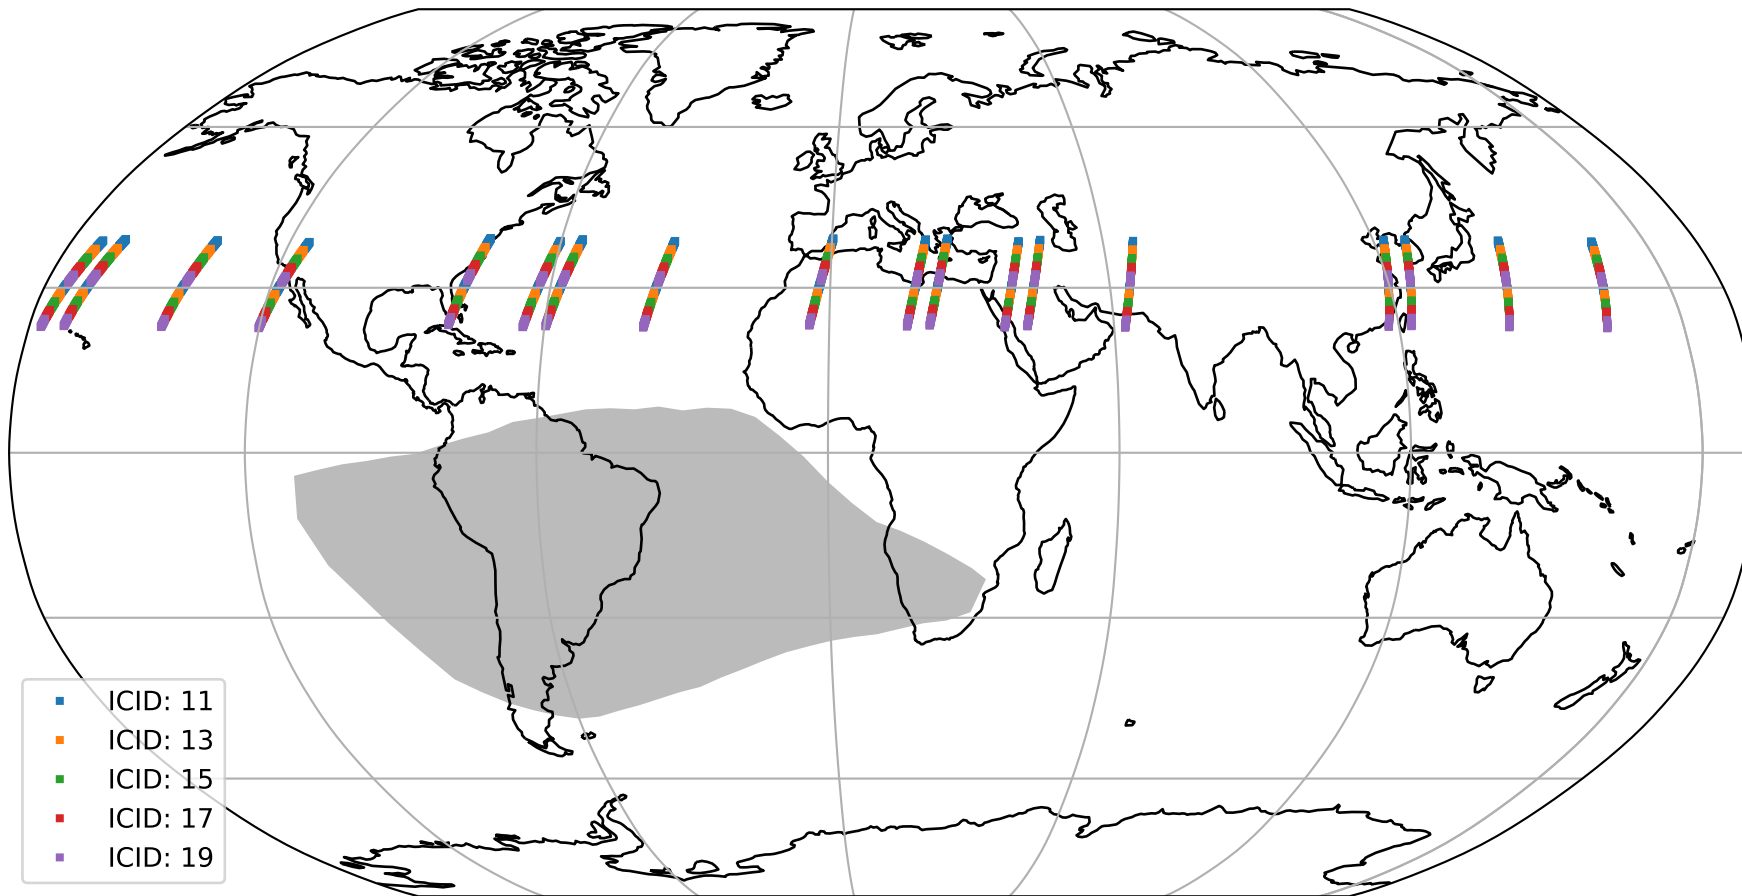

Tropomi SWIR offset (official)

orbits : 18 in [26527, 26572]
coverage : 2022-11-26 / 2022-11-29
median : 0.52598 V
spread : 0.035909 V
created : 2023-08-21T15:25:10

value detector map

Tropomi SWIR offset (official)

orbits : 18 in [26527, 26572]
coverage : 2022-11-26 / 2022-11-29
median : 29.139 μV
spread : 14.633 μV
created : 2023-08-21T15:25:10

Tropomi SWIR offset (official)

orbits : 18 in [26527, 26572]
coverage : 2022-11-26 / 2022-11-29
median : -0.032781 mV
spread : 0.40732 mV
created : 2023-08-21T15:25:11

value compared with SWIR offset CKD

Tropomi SWIR offset (official) ground-tracks of Sentinel-5P

orbits : 18 in [26527, 26572]
coverage : 2022-11-26 / 2022-11-29
created : 2023-08-21T15:25:11

Tropomi SWIR offset (official)

orbits : [2827, 26572]
coverage : 2018-04-30 / 2022-11-29
created : 2023-08-21T15:25:11

trend of detector median & temperatures