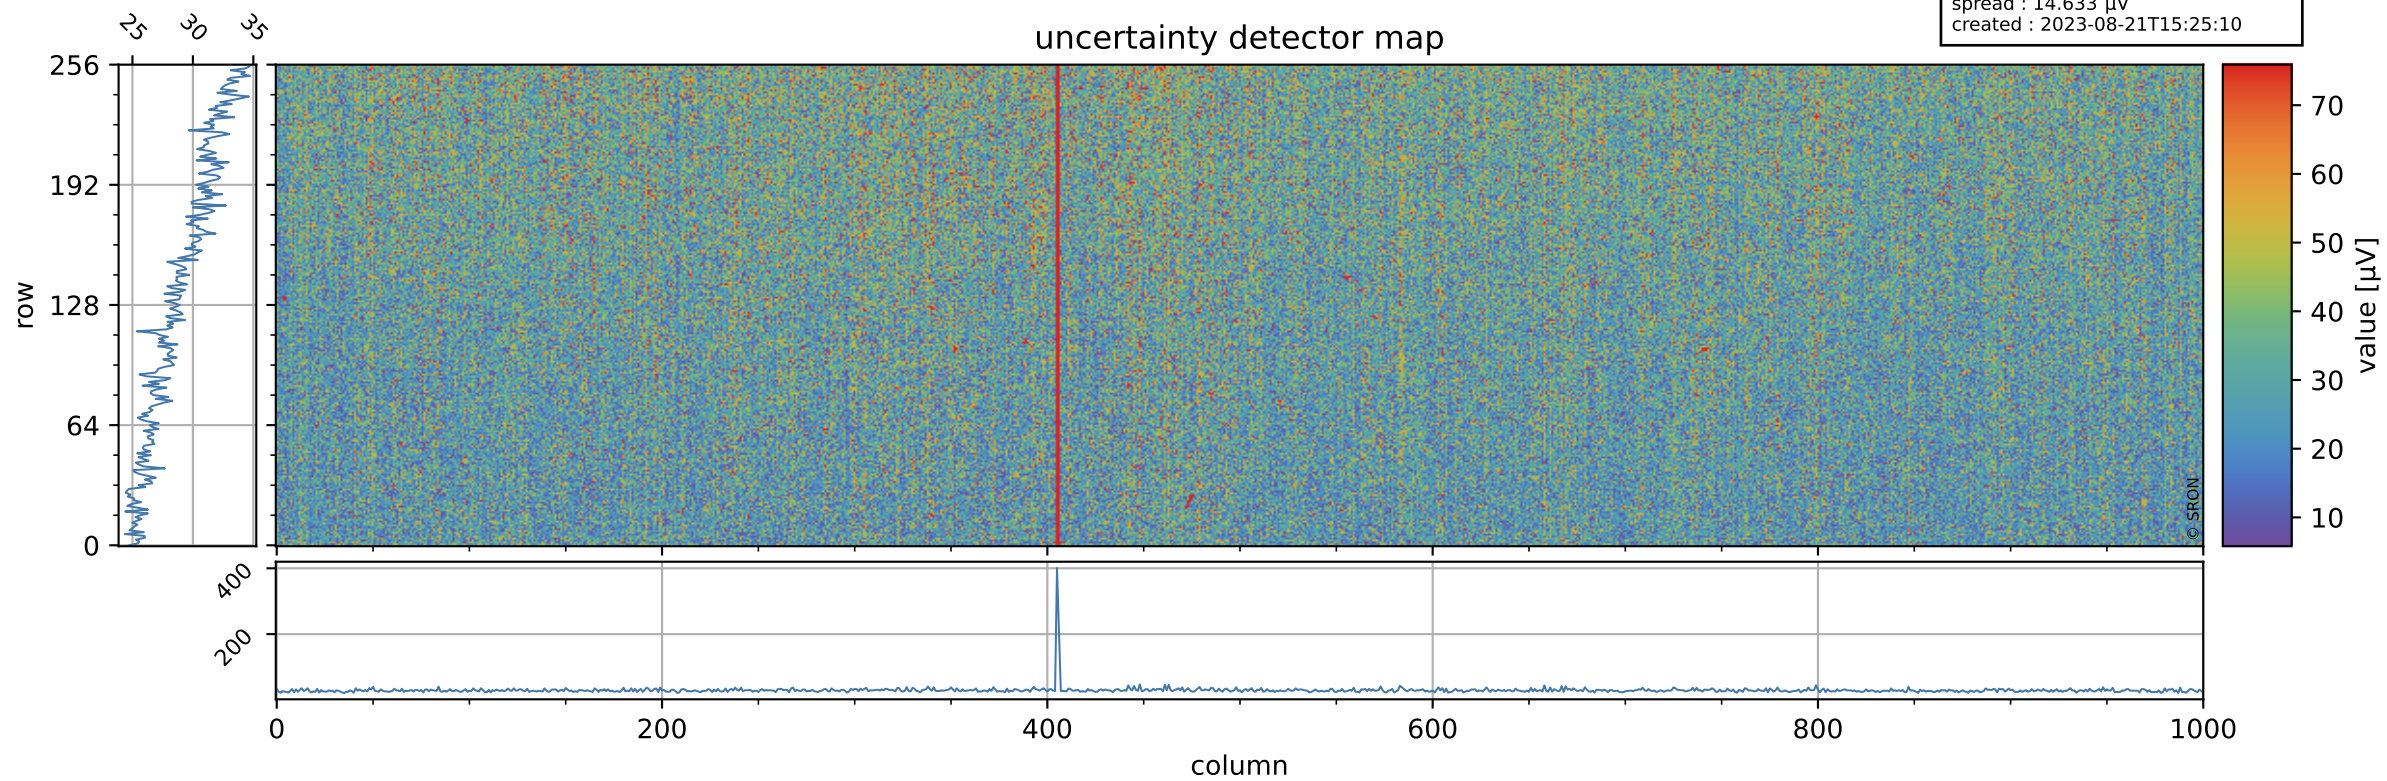

Tropomi SWIR offset (official)

orbits : 18 in [26527, 26572]
coverage : 2022-11-26 / 2022-11-29
median : 0.52598 V
spread : 0.035909 V
created : 2023-08-21T15:25:10

value detector map

Tropomi SWIR offset (official)

orbits : 18 in [26527, 26572]
coverage : 2022-11-26 / 2022-11-29
median : 29.139 μV
spread : 14.633 μV
created : 2023-08-21T15:25:10

Tropomi SWIR offset (official)

orbits : 18 in [26527, 26572]
coverage : 2022-11-26 / 2022-11-29
median : -0.032781 mV
spread : 0.40732 mV
created : 2023-08-21T15:25:11

value compared with SWIR offset CKD

Tropomi SWIR offset (official) ground-tracks of Sentinel-5P

orbits : 18 in [26527, 26572]
coverage : 2022-11-26 / 2022-11-29
created : 2023-08-21T15:25:11

Tropomi SWIR offset (official)

orbits : [2827, 26572]
coverage : 2018-04-30 / 2022-11-29
created : 2023-08-21T15:25:11

trend of detector median & temperatures