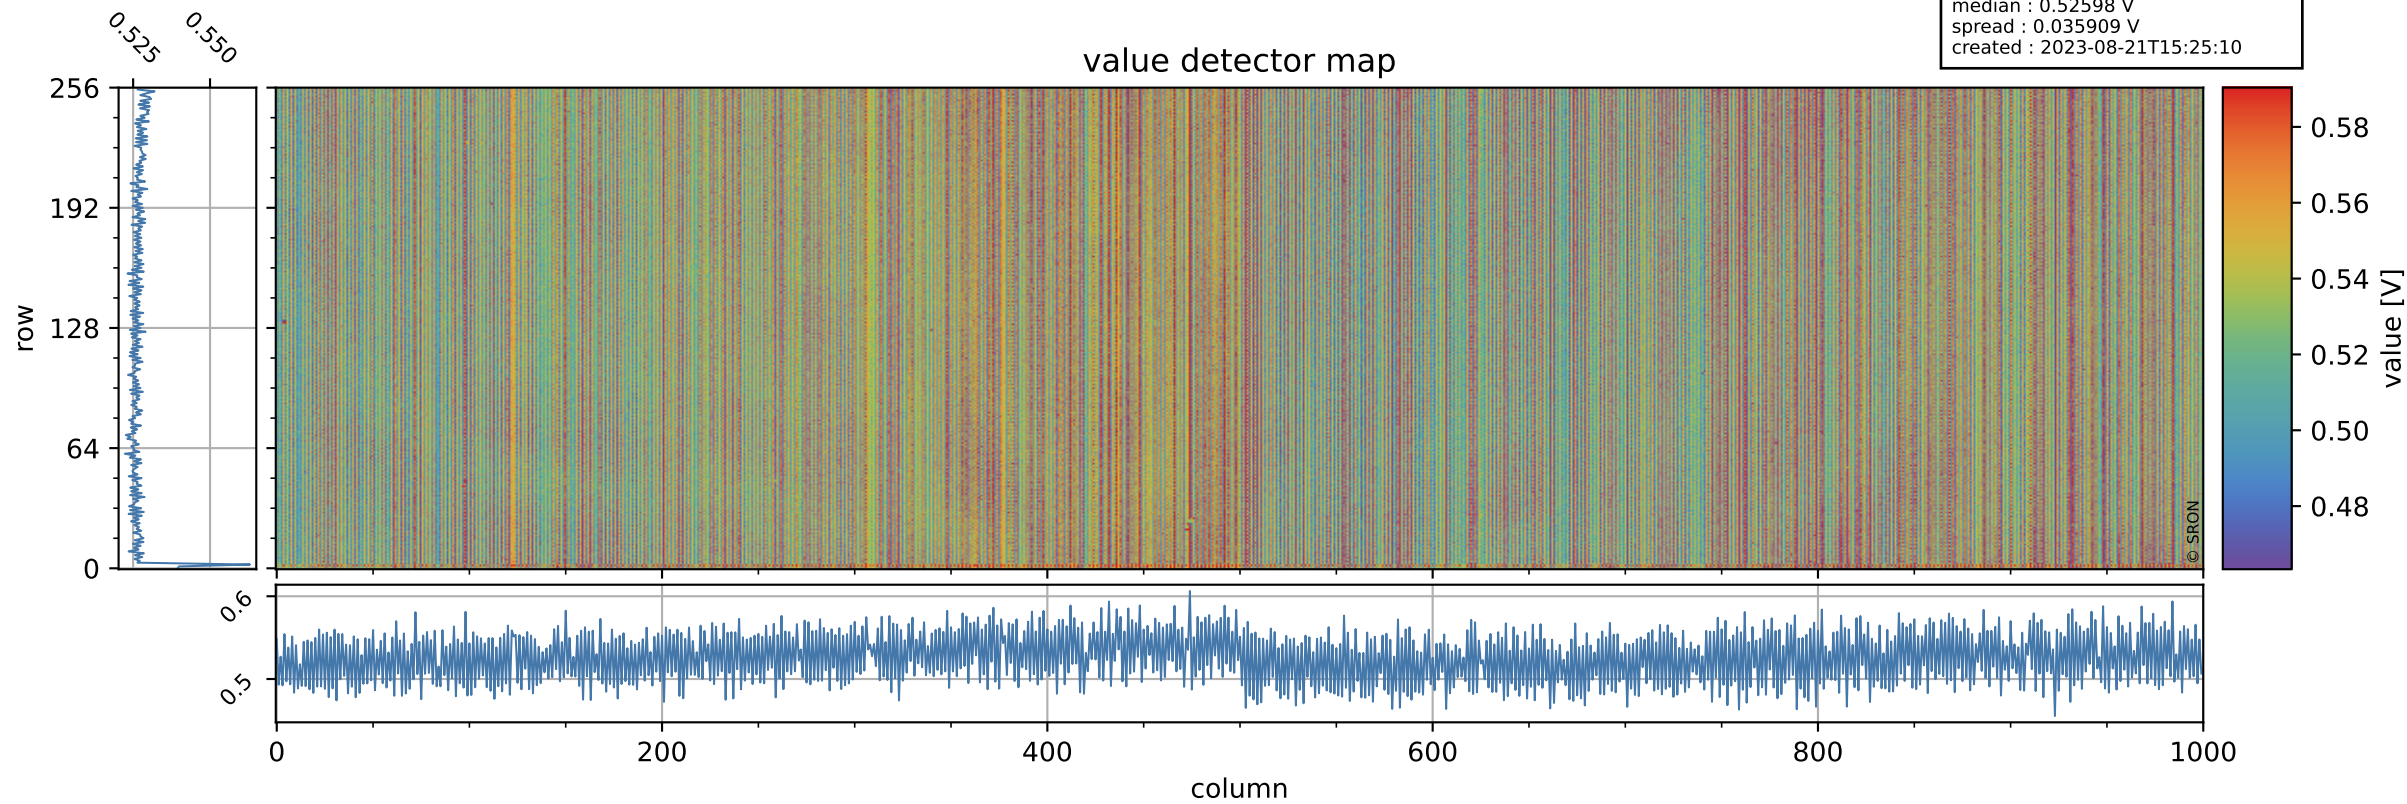

Tropomi SWIR offset (official)

orbits : 18 in [26527, 26572]
coverage : 2022-11-26 / 2022-11-29
median : 0.52598 V
spread : 0.035909 V
created : 2023-08-21T15:25:10

value detector map

Tropomi SWIR offset (official)

orbits : 18 in [26527, 26572]
coverage : 2022-11-26 / 2022-11-29
median : 29.139 μV
spread : 14.633 μV
created : 2023-08-21T15:25:10

Tropomi SWIR offset (official)

orbits : 18 in [26527, 26572]
coverage : 2022-11-26 / 2022-11-29
median : -0.032781 mV
spread : 0.40732 mV
created : 2023-08-21T15:25:11

value compared with SWIR offset CKD

Tropomi SWIR offset (official) ground-tracks of Sentinel-5P

orbits : 18 in [26527, 26572]
coverage : 2022-11-26 / 2022-11-29
created : 2023-08-21T15:25:11

Tropomi SWIR offset (official)

orbits : [2827, 26572]
coverage : 2018-04-30 / 2022-11-29
created : 2023-08-21T15:25:11

trend of detector median & temperatures