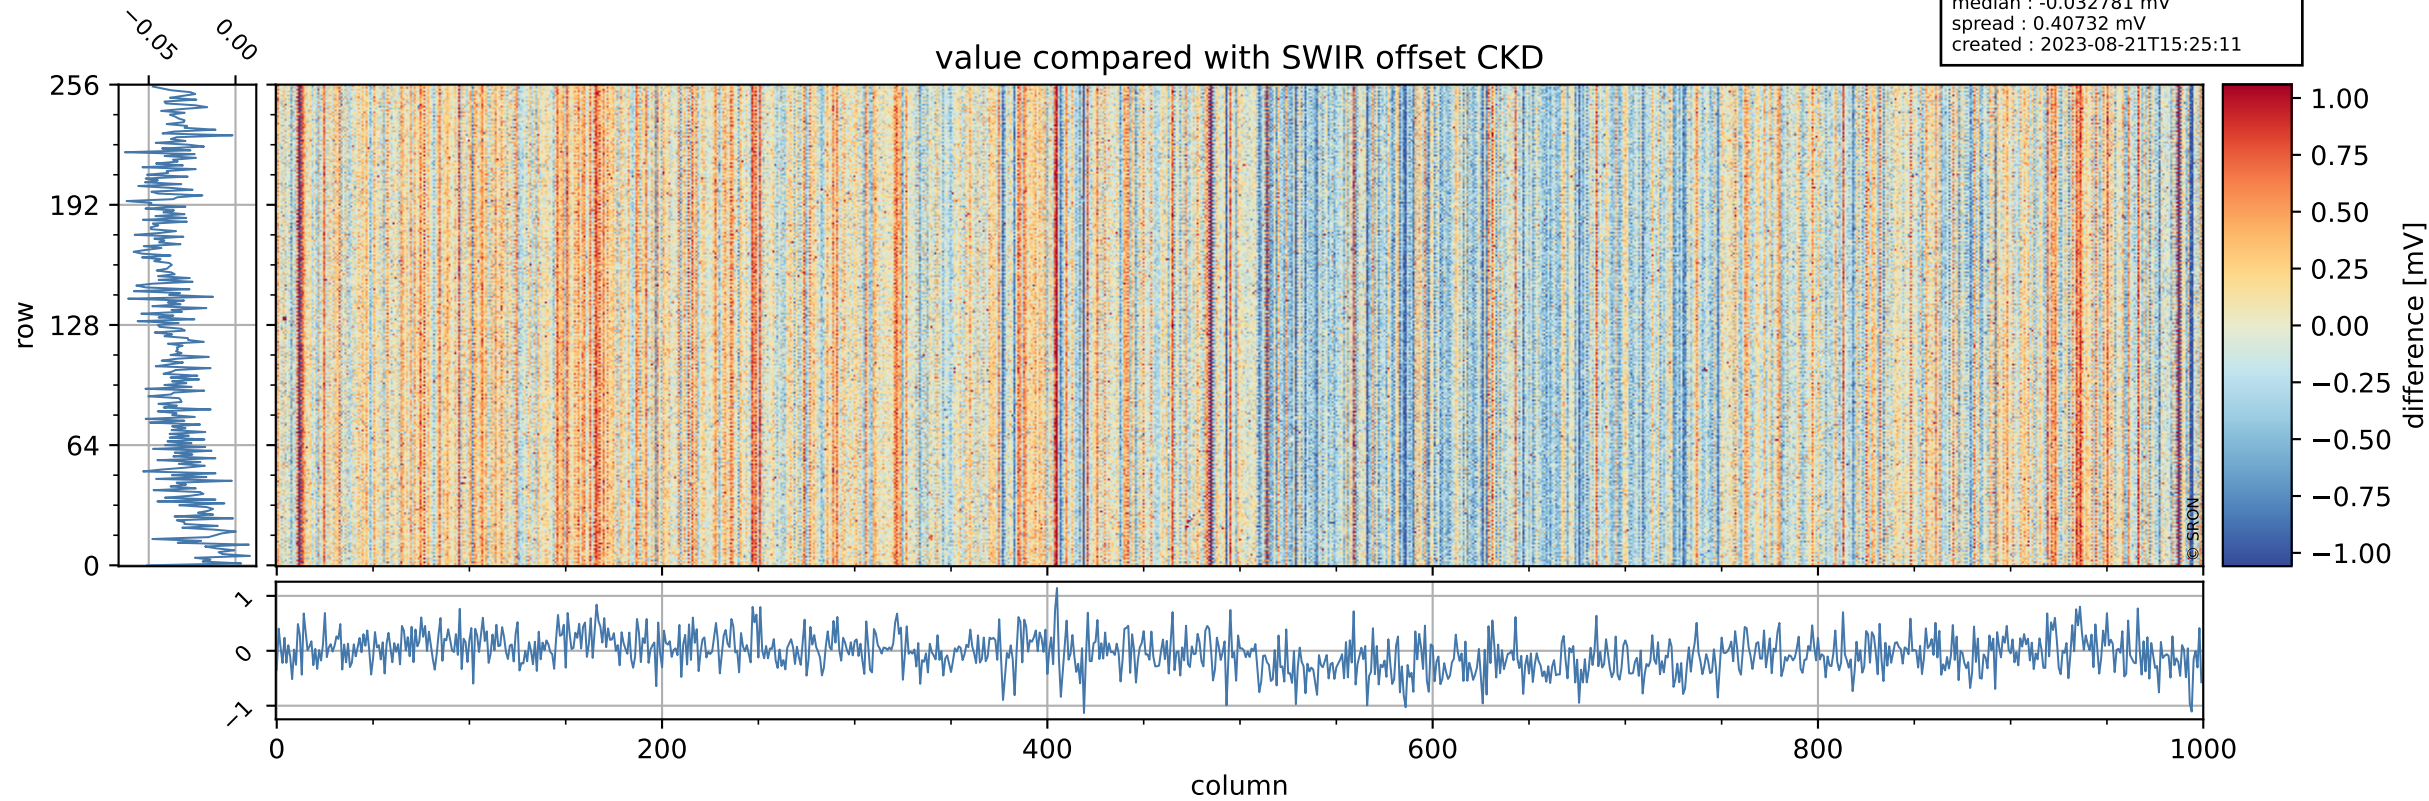

Tropomi SWIR offset (official)

orbits : 18 in [26527, 26572]
coverage : 2022-11-26 / 2022-11-29
median : 0.52598 V
spread : 0.035909 V
created : 2023-08-21T15:25:10

value detector map

Tropomi SWIR offset (official)

orbits : 18 in [26527, 26572]
coverage : 2022-11-26 / 2022-11-29
median : 29.139 μV
spread : 14.633 μV
created : 2023-08-21T15:25:10

Tropomi SWIR offset (official)

orbits : 18 in [26527, 26572]
coverage : 2022-11-26 / 2022-11-29
median : -0.032781 mV
spread : 0.40732 mV
created : 2023-08-21T15:25:11

value compared with SWIR offset CKD

Tropomi SWIR offset (official) ground-tracks of Sentinel-5P

orbits : 18 in [26527, 26572]
coverage : 2022-11-26 / 2022-11-29
created : 2023-08-21T15:25:11

Tropomi SWIR offset (official)

orbits : [2827, 26572]
coverage : 2018-04-30 / 2022-11-29
created : 2023-08-21T15:25:11

trend of detector median & temperatures