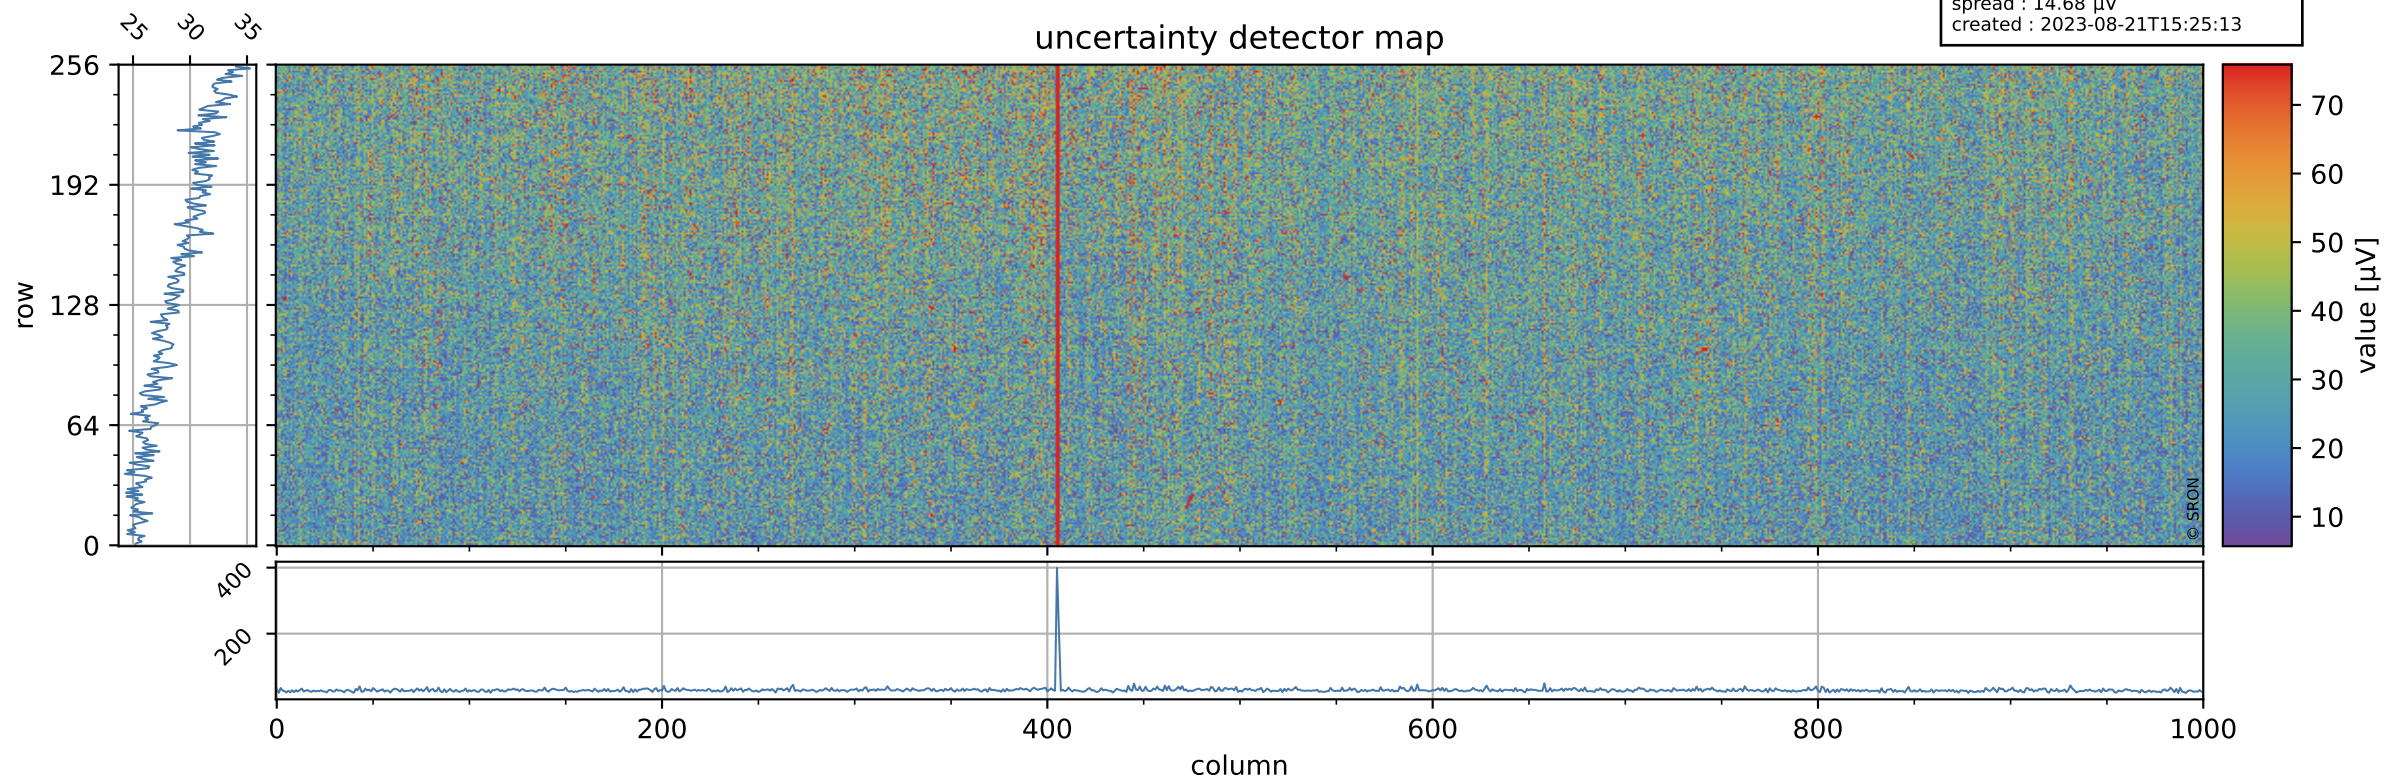

Tropomi SWIR offset (official)

orbits : 19 in [26542, 26587]
coverage : 2022-11-27 / 2022-11-30
median : 0.52597 V
spread : 0.03591 V
created : 2023-08-21T15:25:12

value detector map

Tropomi SWIR offset (official)

orbits : 19 in [26542, 26587]
coverage : 2022-11-27 / 2022-11-30
median : 28.974 μV
spread : 14.68 μV
created : 2023-08-21T15:25:13

Tropomi SWIR offset (official)

orbits : 19 in [26542, 26587]
coverage : 2022-11-27 / 2022-11-30
median : -0.038746 mV
spread : 0.40448 mV
created : 2023-08-21T15:25:13

value compared with SWIR offset CKD

Tropomi SWIR offset (official) ground-tracks of Sentinel-5P

orbits : 19 in [26542, 26587]
coverage : 2022-11-27 / 2022-11-30
created : 2023-08-21T15:25:13

Tropomi SWIR offset (official)

orbits : [2827, 26587]
coverage : 2018-04-30 / 2022-11-30
created : 2023-08-21T15:25:14

trend of detector median & temperatures