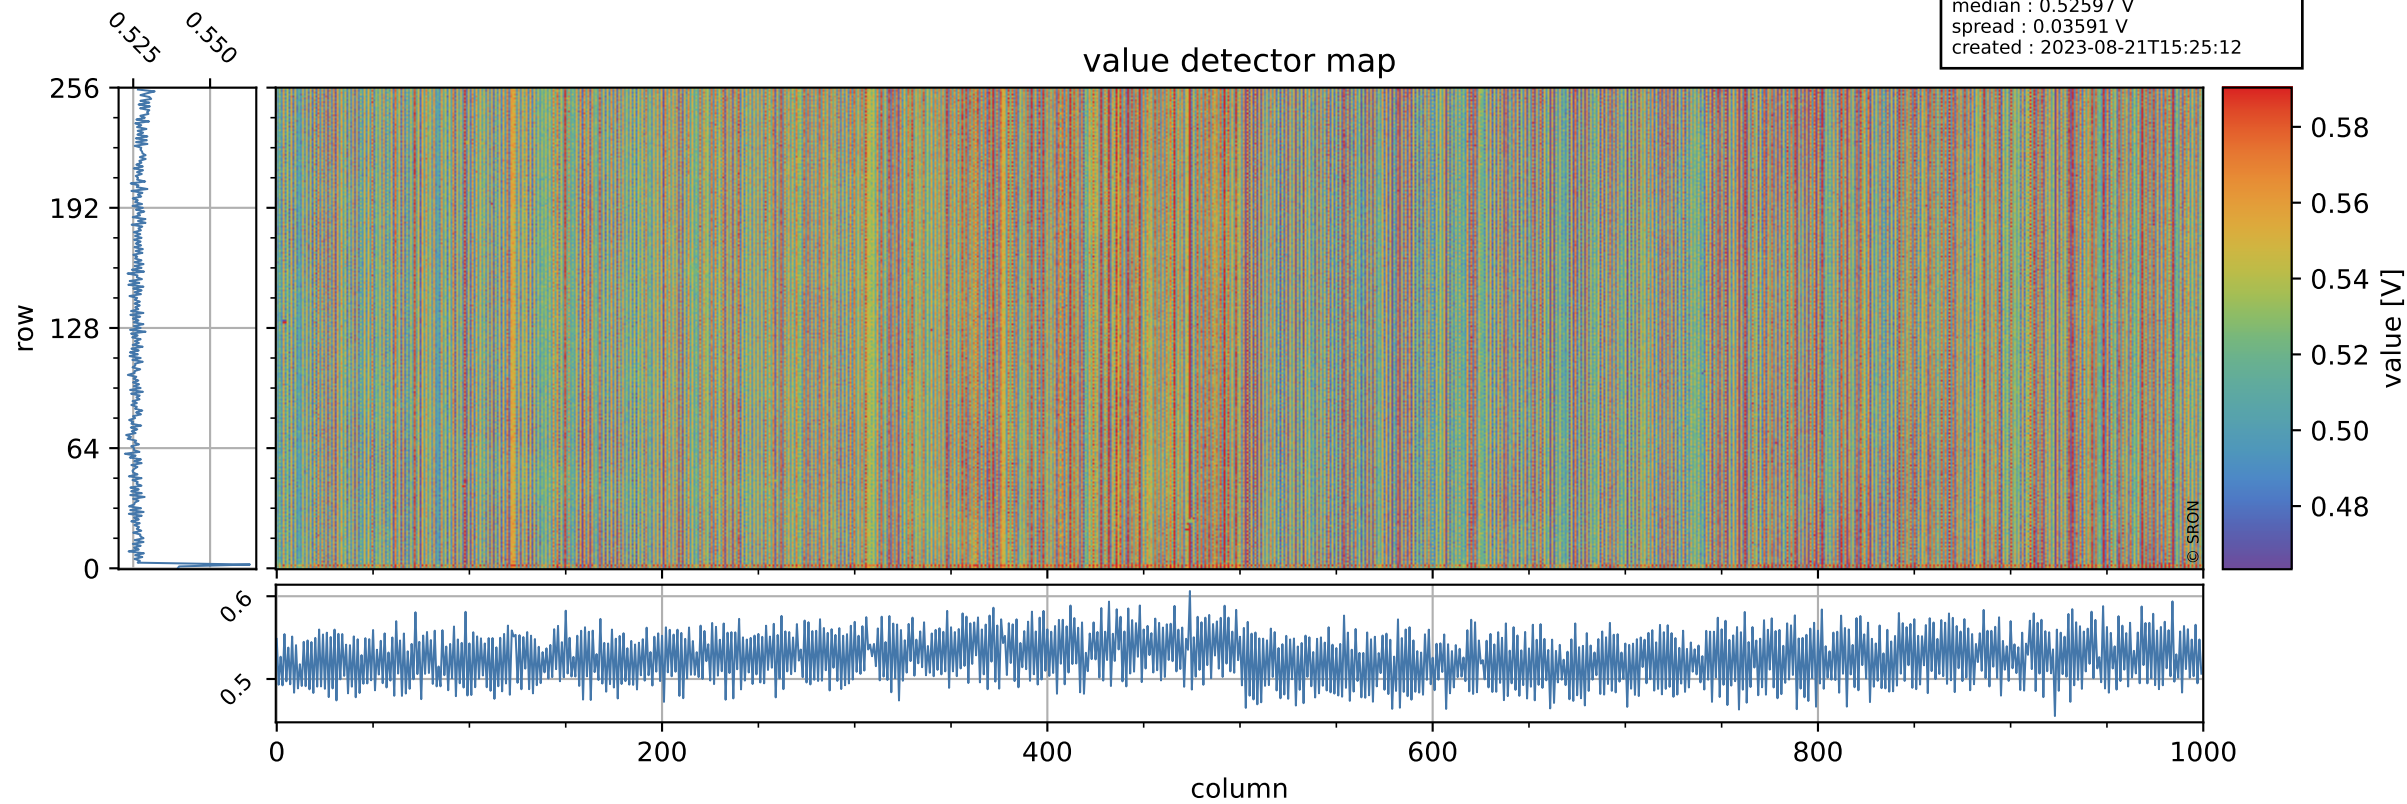

Tropomi SWIR offset (official)

orbits : 19 in [26542, 26587]
coverage : 2022-11-27 / 2022-11-30
median : 0.52597 V
spread : 0.03591 V
created : 2023-08-21T15:25:12

value detector map

Tropomi SWIR offset (official)

orbits : 19 in [26542, 26587]
coverage : 2022-11-27 / 2022-11-30
median : 28.974 μV
spread : 14.68 μV
created : 2023-08-21T15:25:13

Tropomi SWIR offset (official)

orbits : 19 in [26542, 26587]
coverage : 2022-11-27 / 2022-11-30
median : -0.038746 mV
spread : 0.40448 mV
created : 2023-08-21T15:25:13

value compared with SWIR offset CKD

Tropomi SWIR offset (official) ground-tracks of Sentinel-5P

orbits : 19 in [26542, 26587]
coverage : 2022-11-27 / 2022-11-30
created : 2023-08-21T15:25:13

Tropomi SWIR offset (official)

orbits : [2827, 26587]
coverage : 2018-04-30 / 2022-11-30
created : 2023-08-21T15:25:14

trend of detector median & temperatures