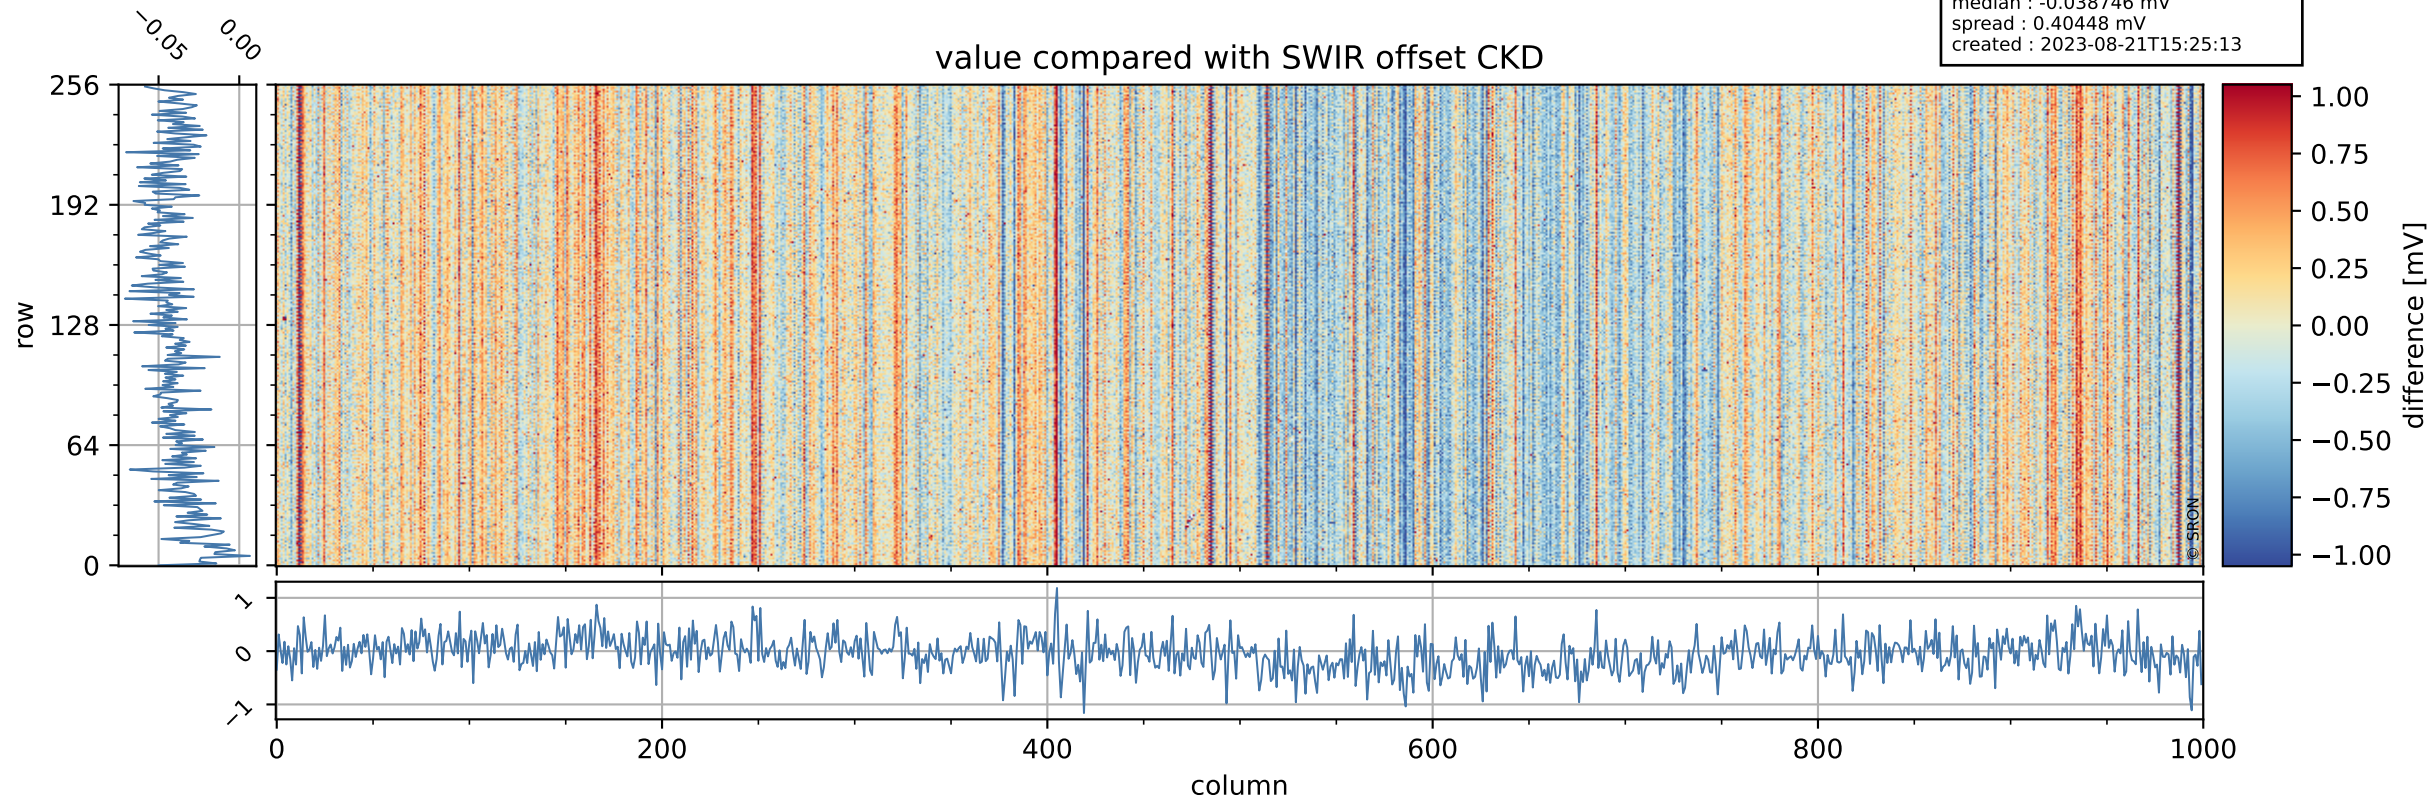

Tropomi SWIR offset (official)

orbits : 19 in [26542, 26587]
coverage : 2022-11-27 / 2022-11-30
median : 0.52597 V
spread : 0.03591 V
created : 2023-08-21T15:25:12

value detector map

Tropomi SWIR offset (official)

orbits : 19 in [26542, 26587]
coverage : 2022-11-27 / 2022-11-30
median : 28.974 μV
spread : 14.68 μV
created : 2023-08-21T15:25:13

Tropomi SWIR offset (official)

orbits : 19 in [26542, 26587]
coverage : 2022-11-27 / 2022-11-30
median : -0.038746 mV
spread : 0.40448 mV
created : 2023-08-21T15:25:13

value compared with SWIR offset CKD

Tropomi SWIR offset (official) ground-tracks of Sentinel-5P

orbits : 19 in [26542, 26587]
coverage : 2022-11-27 / 2022-11-30
created : 2023-08-21T15:25:13

Tropomi SWIR offset (official)

orbits : [2827, 26587]
coverage : 2018-04-30 / 2022-11-30
created : 2023-08-21T15:25:14

trend of detector median & temperatures