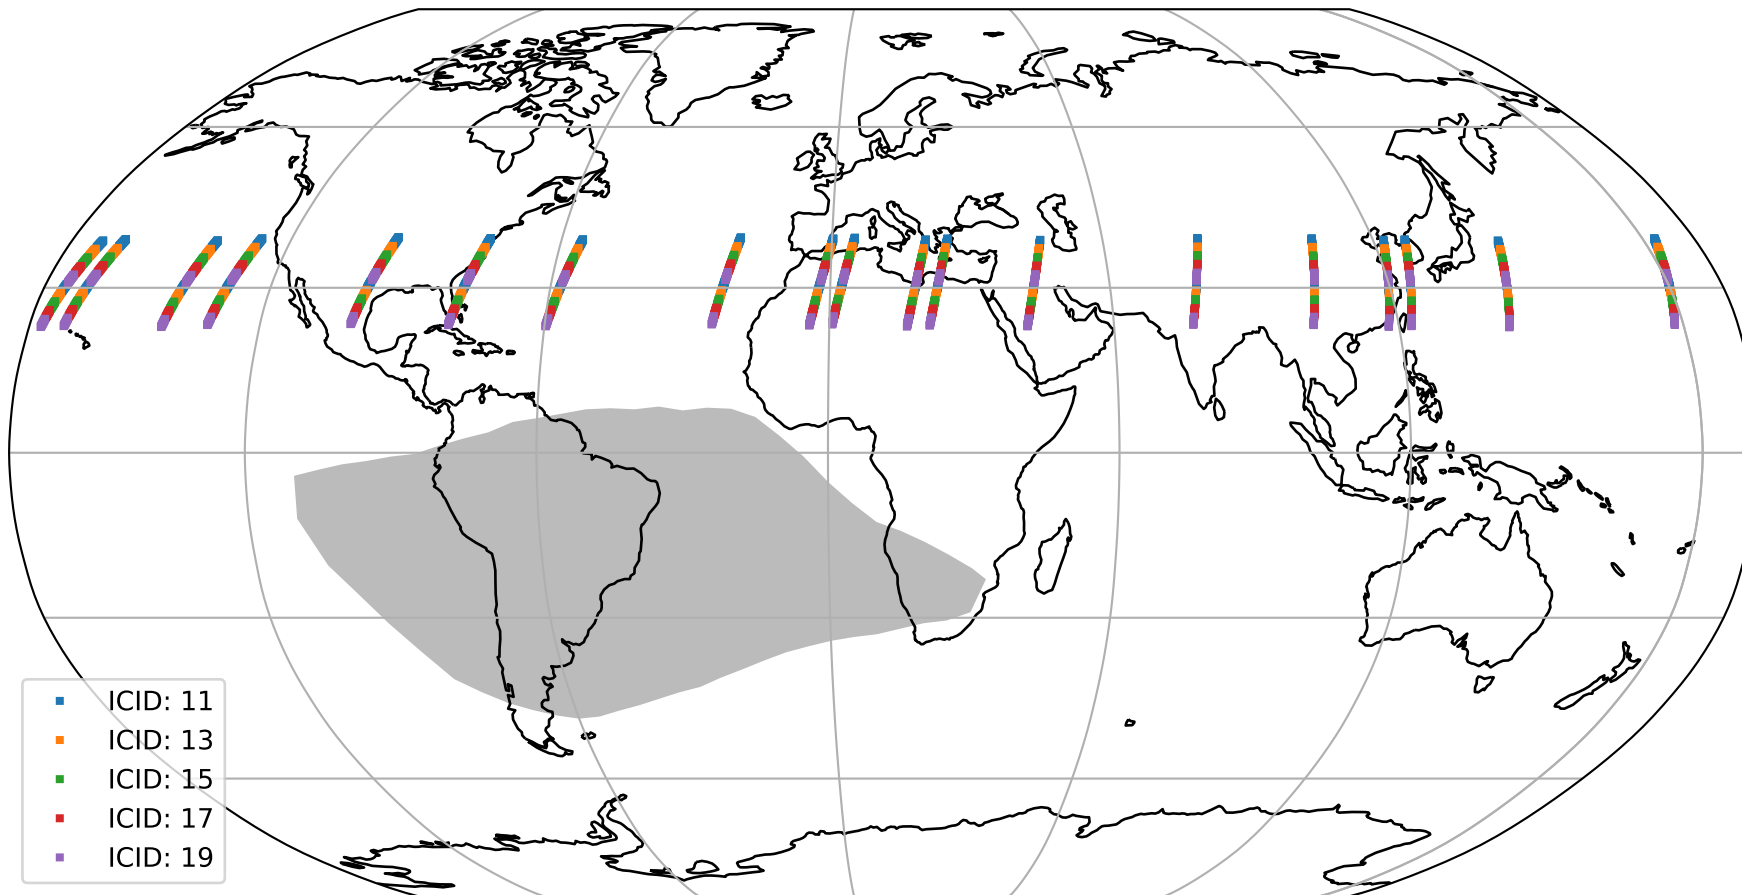

Tropomi SWIR offset (official)

orbits : 19 in [26542, 26587]
coverage : 2022-11-27 / 2022-11-30
median : 0.52597 V
spread : 0.03591 V
created : 2023-08-21T15:25:12

value detector map

Tropomi SWIR offset (official)

orbits : 19 in [26542, 26587]
coverage : 2022-11-27 / 2022-11-30
median : 28.974 μV
spread : 14.68 μV
created : 2023-08-21T15:25:13

Tropomi SWIR offset (official)

orbits : 19 in [26542, 26587]
coverage : 2022-11-27 / 2022-11-30
median : -0.038746 mV
spread : 0.40448 mV
created : 2023-08-21T15:25:13

value compared with SWIR offset CKD

Tropomi SWIR offset (official) ground-tracks of Sentinel-5P

orbits : 19 in [26542, 26587]
coverage : 2022-11-27 / 2022-11-30
created : 2023-08-21T15:25:13

Tropomi SWIR offset (official)

orbits : [2827, 26587]
coverage : 2018-04-30 / 2022-11-30
created : 2023-08-21T15:25:14

trend of detector median & temperatures