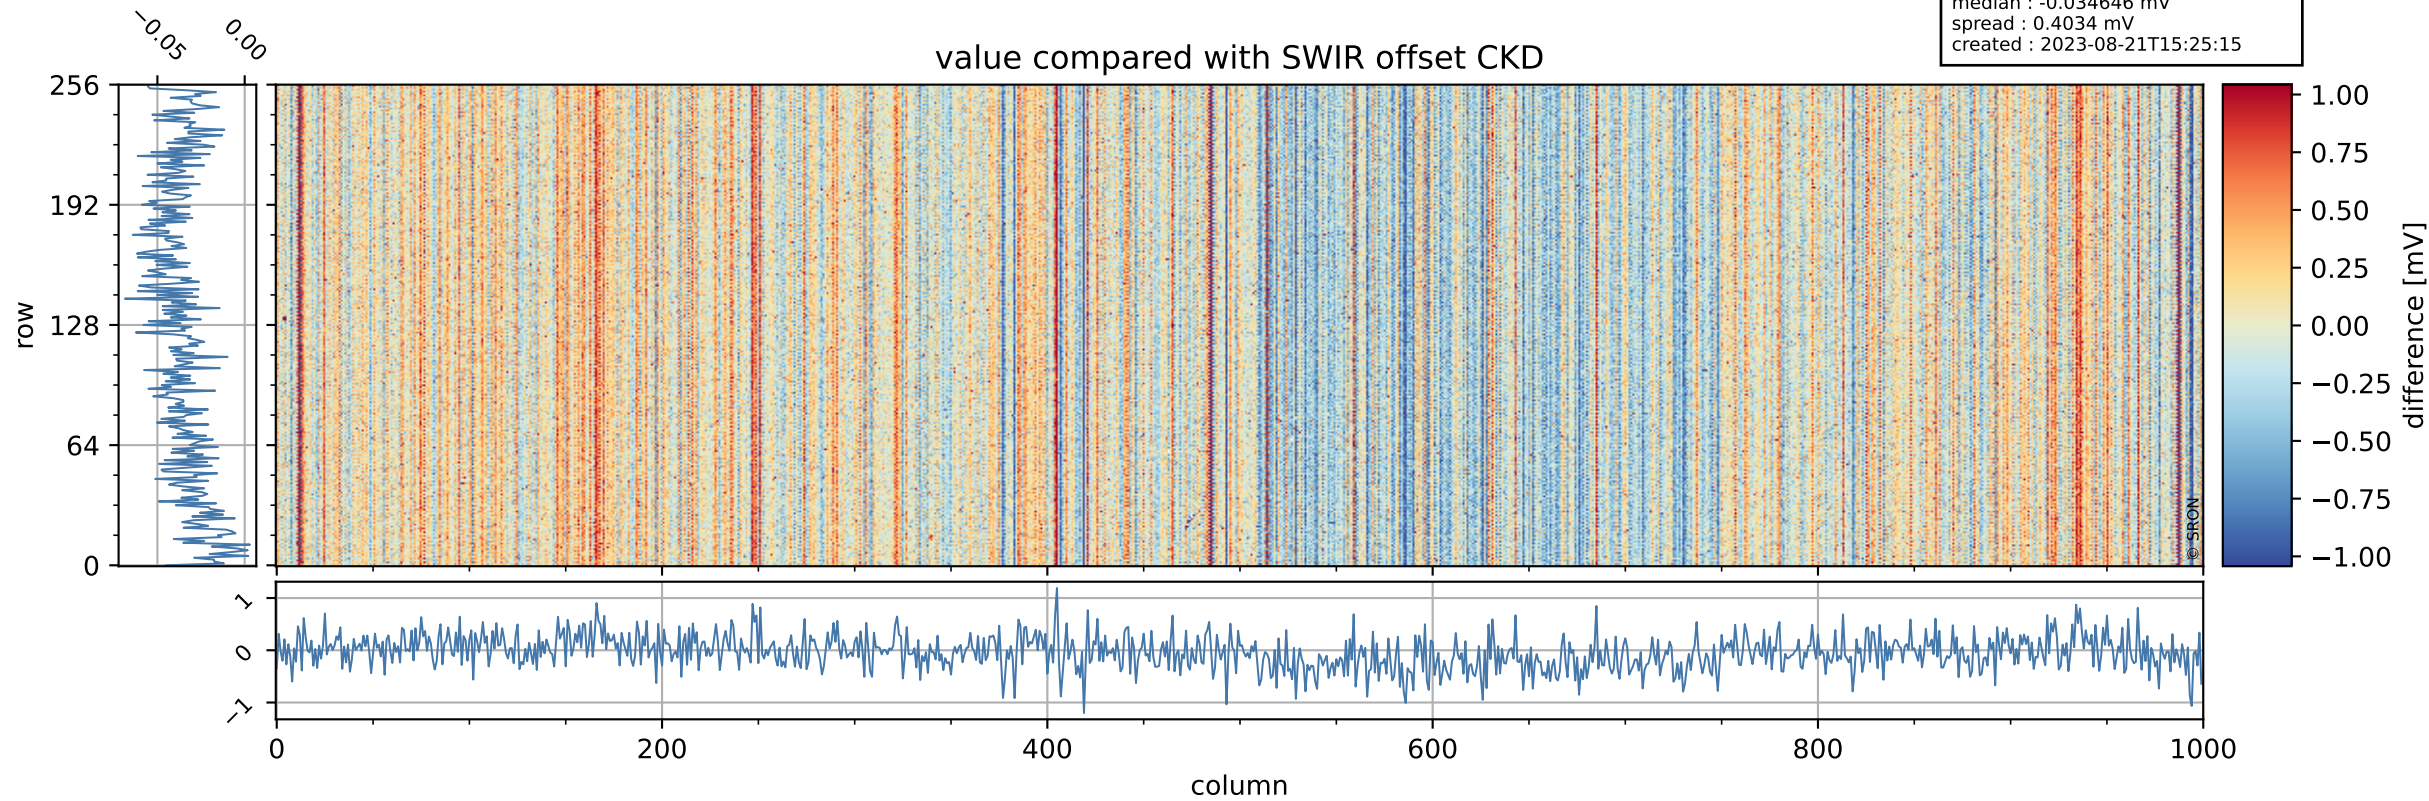

Tropomi SWIR offset (official)

orbits : 19 in [26557, 26602]
coverage : 2022-11-28 / 2022-12-01
median : 0.52598 V
spread : 0.03591 V
created : 2023-08-21T15:25:15

value detector map

Tropomi SWIR offset (official)

orbits : 19 in [26557, 26602]
coverage : 2022-11-28 / 2022-12-01
median : 28.979 μV
spread : 14.698 μV
created : 2023-08-21T15:25:15

Tropomi SWIR offset (official)

orbits : 19 in [26557, 26602]
coverage : 2022-11-28 / 2022-12-01
median : -0.034646 mV
spread : 0.4034 mV
created : 2023-08-21T15:25:15

value compared with SWIR offset CKD

Tropomi SWIR offset (official) ground-tracks of Sentinel-5P

orbits : 19 in [26557, 26602]
coverage : 2022-11-28 / 2022-12-01
created : 2023-08-21T15:25:15

Tropomi SWIR offset (official)

orbits : [2827, 26602]
coverage : 2018-04-30 / 2022-12-01
created : 2023-08-21T15:25:16

trend of detector median & temperatures