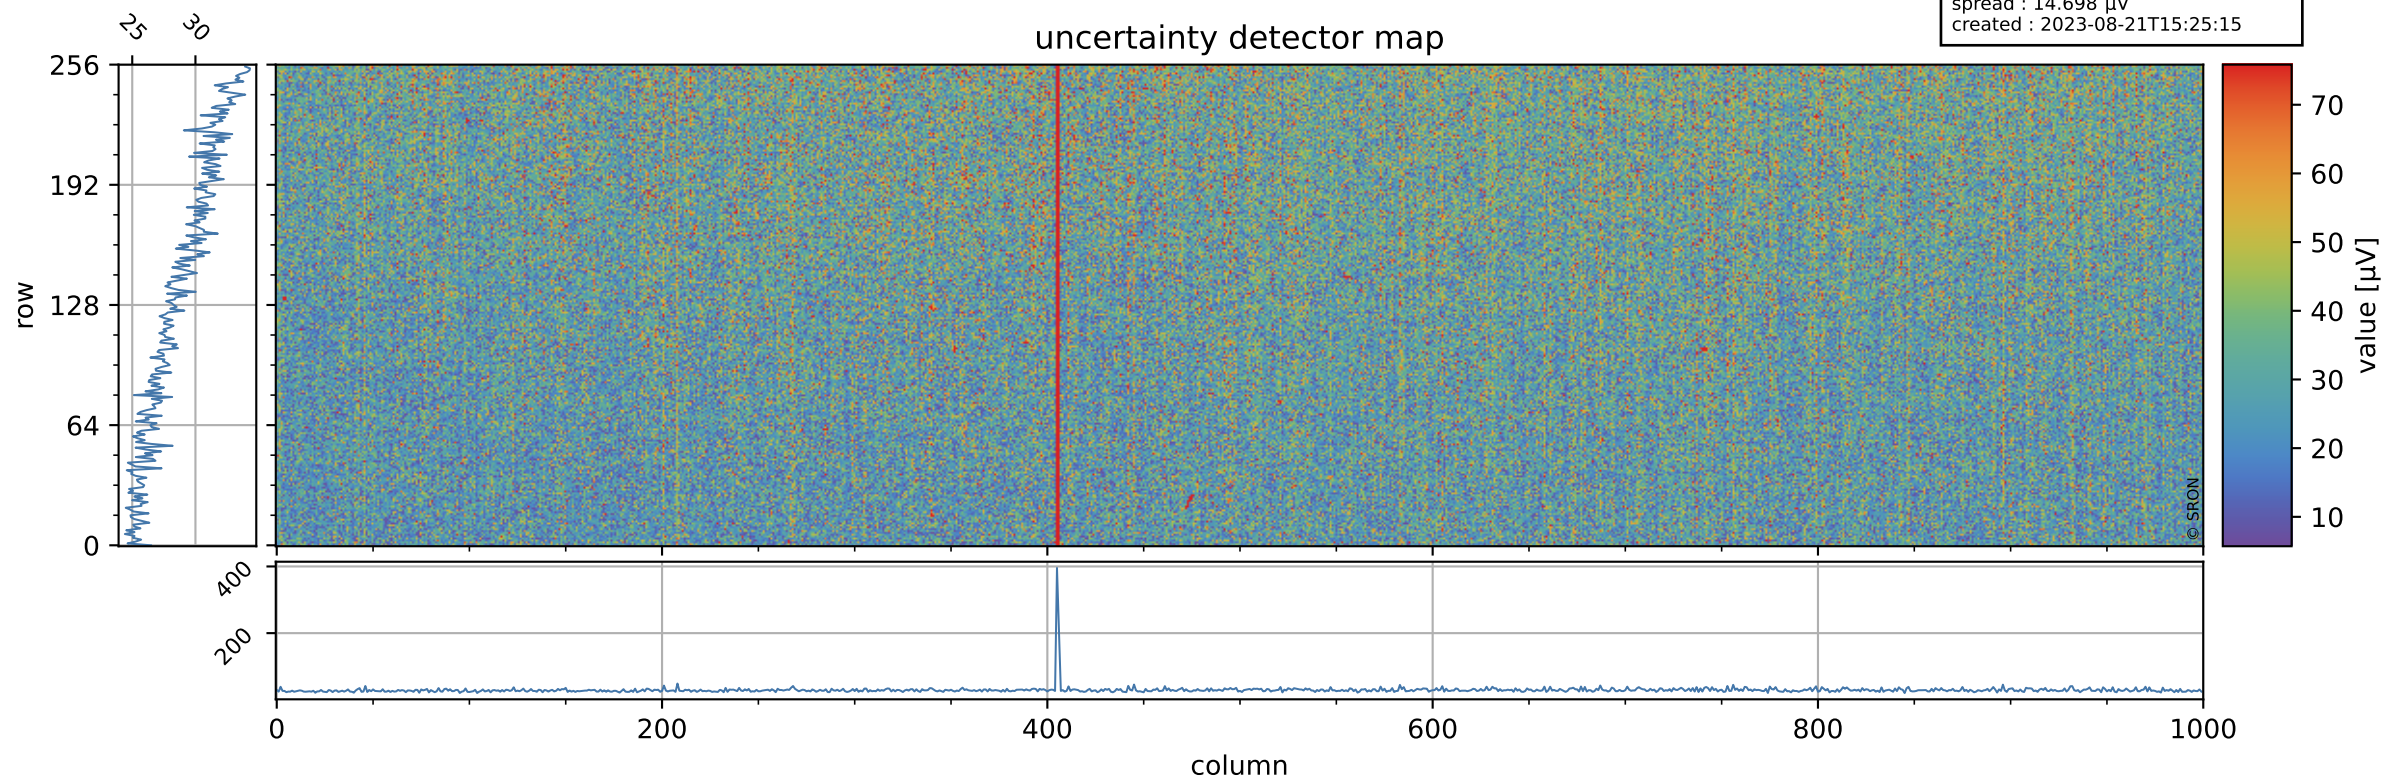

Tropomi SWIR offset (official)

orbits : 19 in [26557, 26602]
coverage : 2022-11-28 / 2022-12-01
median : 0.52598 V
spread : 0.03591 V
created : 2023-08-21T15:25:15

value detector map

Tropomi SWIR offset (official)

orbits : 19 in [26557, 26602]
coverage : 2022-11-28 / 2022-12-01
median : 28.979 μV
spread : 14.698 μV
created : 2023-08-21T15:25:15

Tropomi SWIR offset (official)

orbits : 19 in [26557, 26602]
coverage : 2022-11-28 / 2022-12-01
median : -0.034646 mV
spread : 0.4034 mV
created : 2023-08-21T15:25:15

value compared with SWIR offset CKD

Tropomi SWIR offset (official) ground-tracks of Sentinel-5P

orbits : 19 in [26557, 26602]
coverage : 2022-11-28 / 2022-12-01
created : 2023-08-21T15:25:15

Tropomi SWIR offset (official)

orbits : [2827, 26602]
coverage : 2018-04-30 / 2022-12-01
created : 2023-08-21T15:25:16

trend of detector median & temperatures