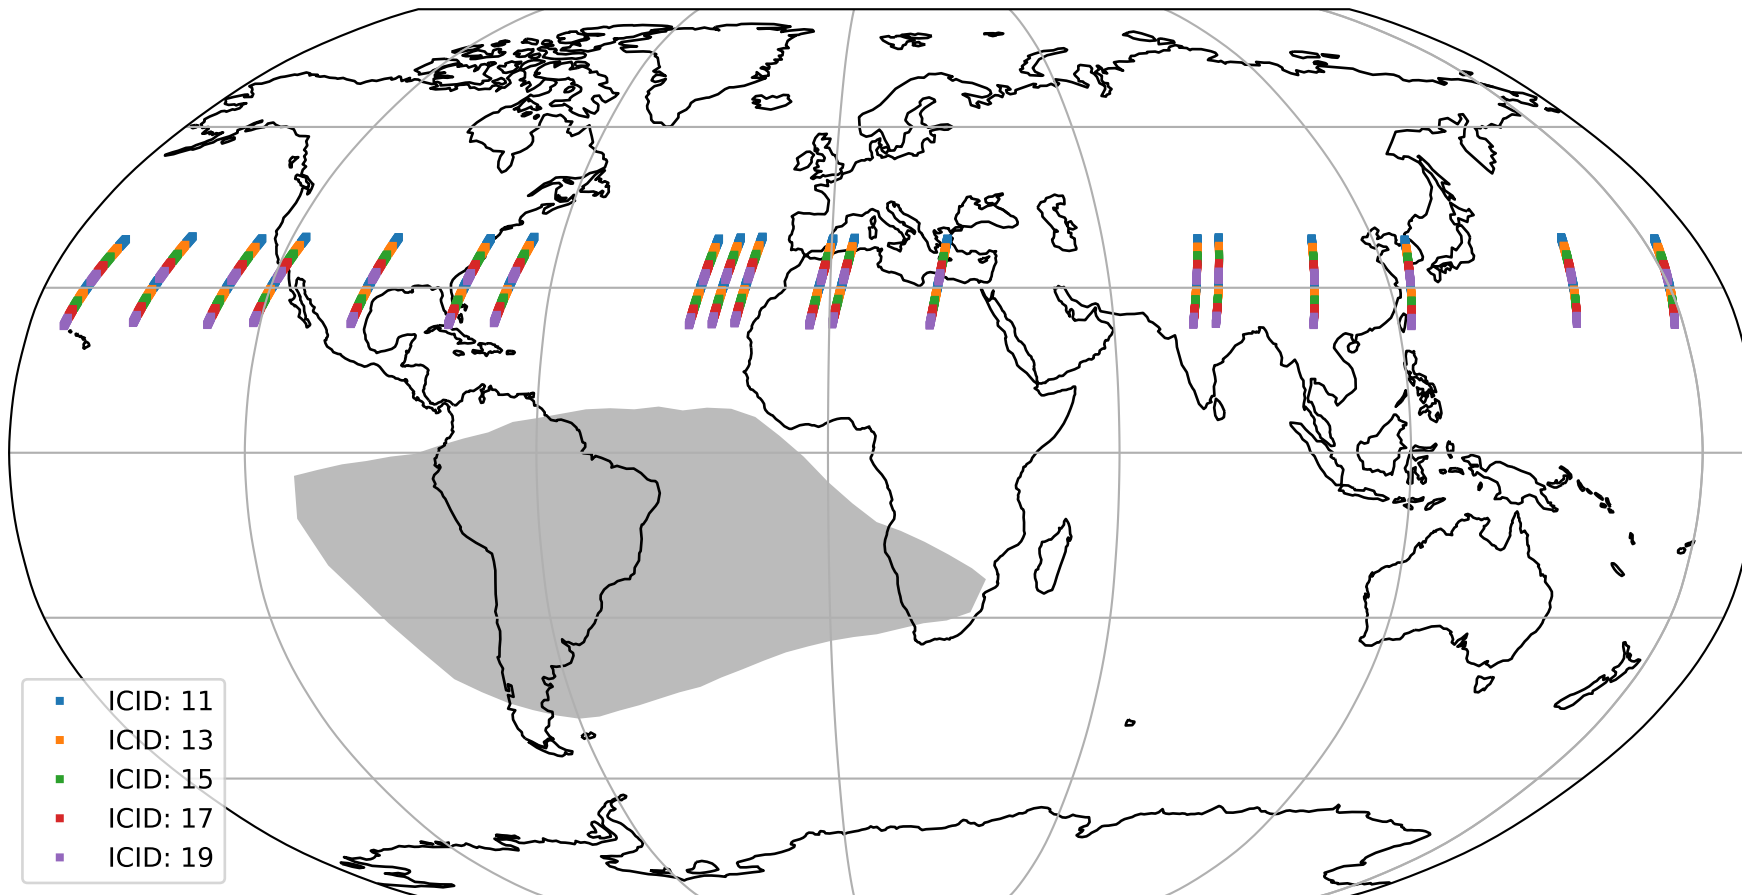

Tropomi SWIR offset (official)

orbits : 19 in [26557, 26602]
coverage : 2022-11-28 / 2022-12-01
median : 0.52598 V
spread : 0.03591 V
created : 2023-08-21T15:25:15

value detector map

Tropomi SWIR offset (official)

orbits : 19 in [26557, 26602]
coverage : 2022-11-28 / 2022-12-01
median : 28.979 μV
spread : 14.698 μV
created : 2023-08-21T15:25:15

Tropomi SWIR offset (official)

orbits : 19 in [26557, 26602]
coverage : 2022-11-28 / 2022-12-01
median : -0.034646 mV
spread : 0.4034 mV
created : 2023-08-21T15:25:15

value compared with SWIR offset CKD

Tropomi SWIR offset (official) ground-tracks of Sentinel-5P

orbits : 19 in [26557, 26602]
coverage : 2022-11-28 / 2022-12-01
created : 2023-08-21T15:25:15

Tropomi SWIR offset (official)

orbits : [2827, 26602]
coverage : 2018-04-30 / 2022-12-01
created : 2023-08-21T15:25:16

trend of detector median & temperatures