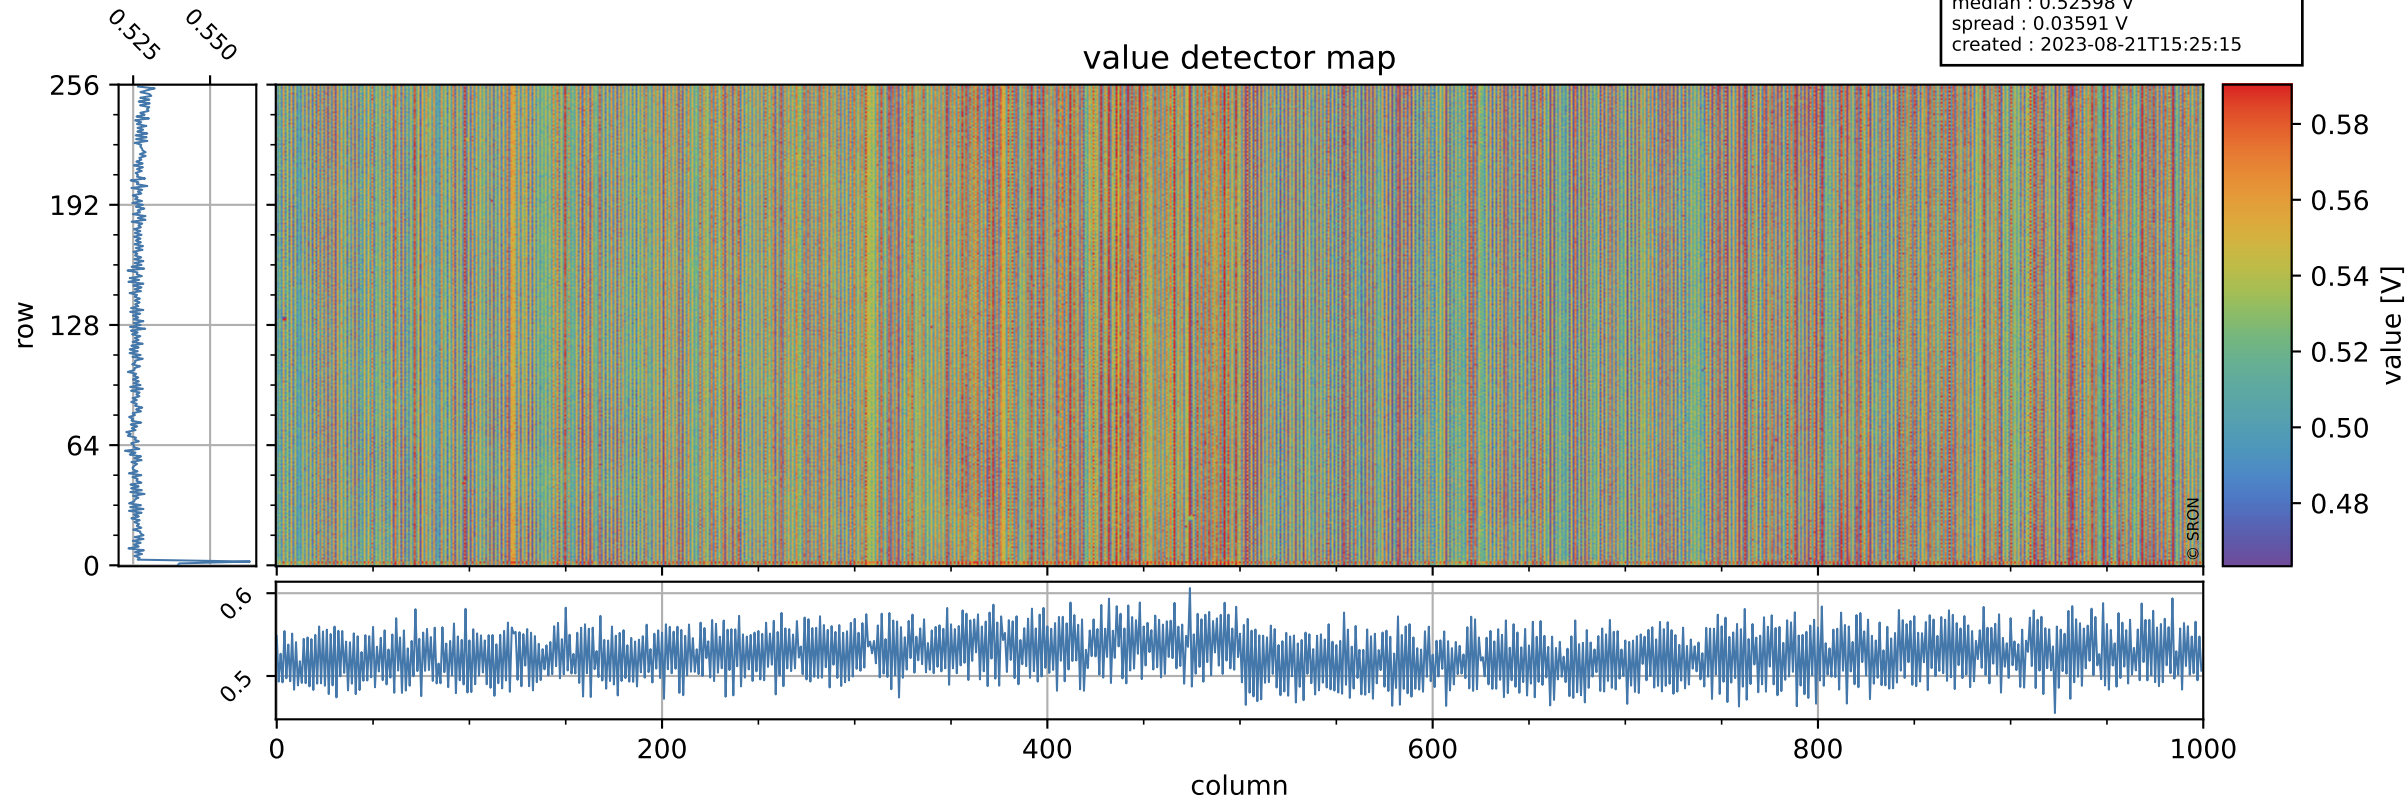

Tropomi SWIR offset (official)

orbits : 19 in [26557, 26602]
coverage : 2022-11-28 / 2022-12-01
median : 0.52598 V
spread : 0.03591 V
created : 2023-08-21T15:25:15

value detector map

Tropomi SWIR offset (official)

orbits : 19 in [26557, 26602]
coverage : 2022-11-28 / 2022-12-01
median : 28.979 μV
spread : 14.698 μV
created : 2023-08-21T15:25:15

Tropomi SWIR offset (official)

orbits : 19 in [26557, 26602]
coverage : 2022-11-28 / 2022-12-01
median : -0.034646 mV
spread : 0.4034 mV
created : 2023-08-21T15:25:15

value compared with SWIR offset CKD

Tropomi SWIR offset (official) ground-tracks of Sentinel-5P

orbits : 19 in [26557, 26602]
coverage : 2022-11-28 / 2022-12-01
created : 2023-08-21T15:25:15

Tropomi SWIR offset (official)

orbits : [2827, 26602]
coverage : 2018-04-30 / 2022-12-01
created : 2023-08-21T15:25:16

trend of detector median & temperatures