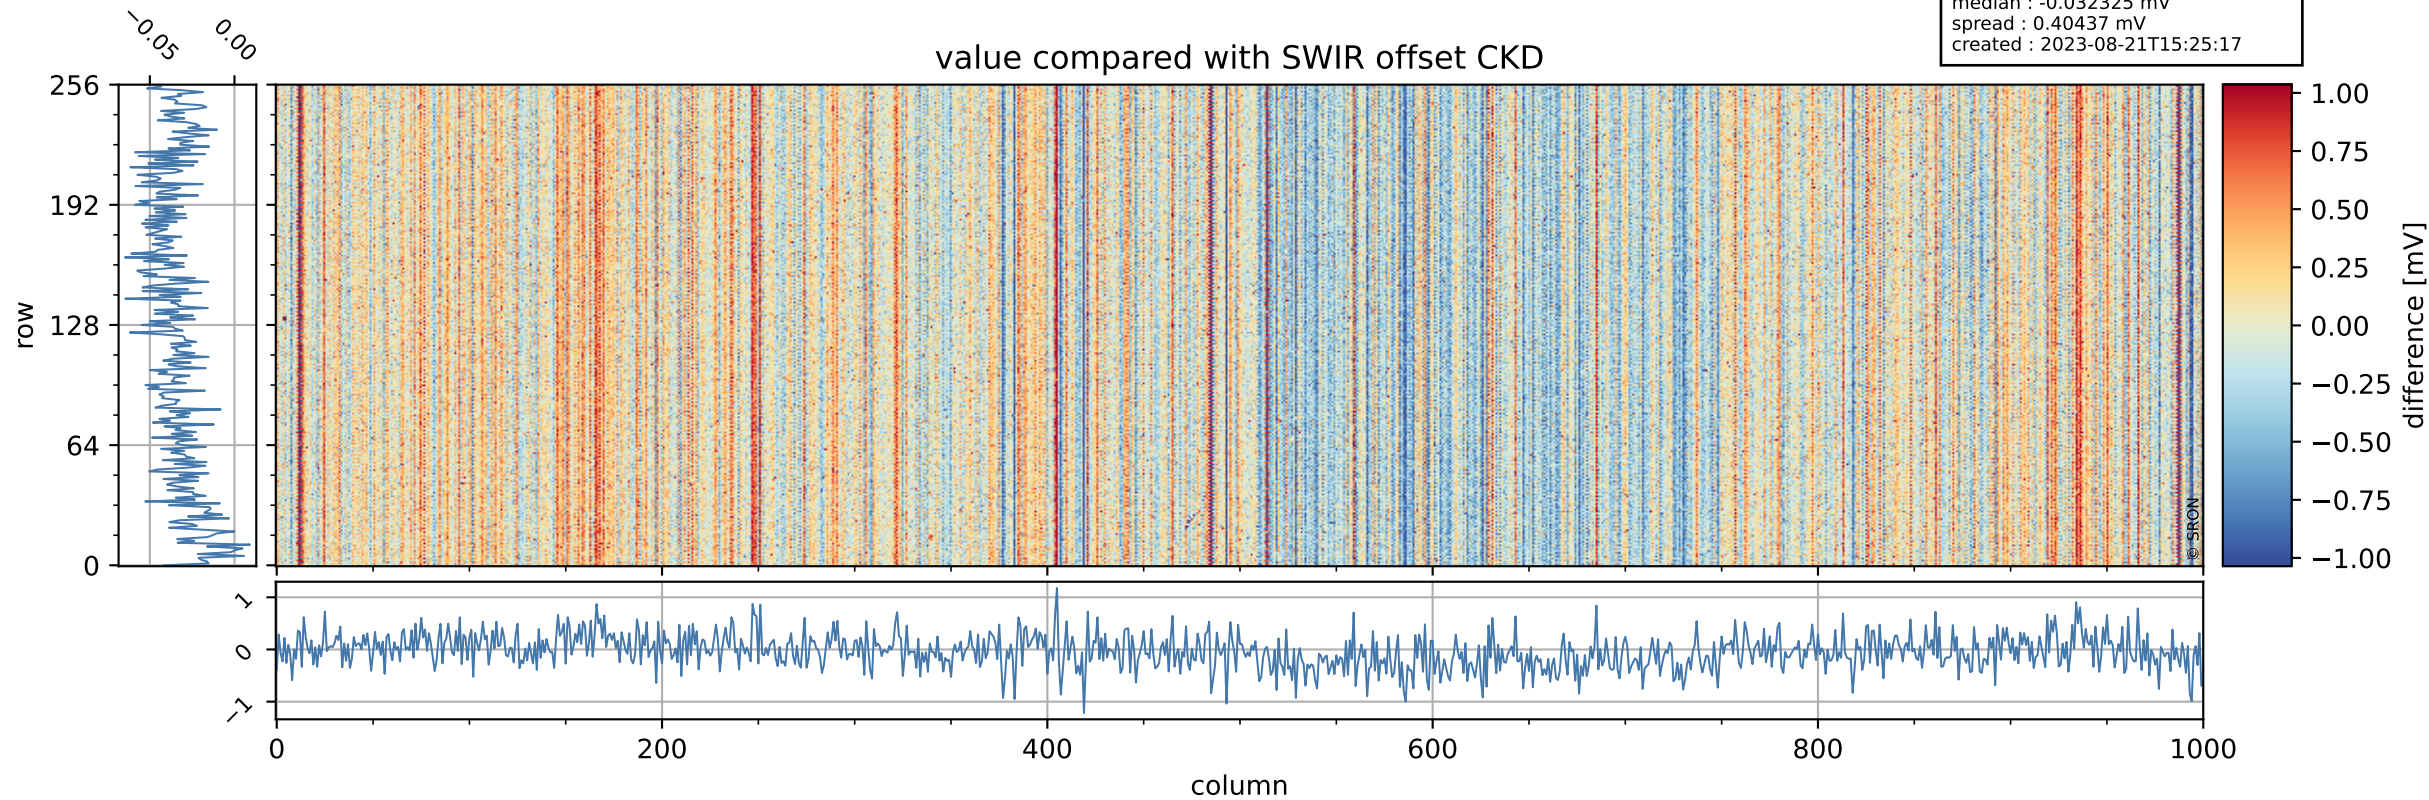

Tropomi SWIR offset (official)

orbits : 19 in [26572, 26617]
coverage : 2022-11-29 / 2022-12-02
median : 0.52598 V
spread : 0.03591 V
created : 2023-08-21T15:25:17

value detector map

Tropomi SWIR offset (official)

orbits : 19 in [26572, 26617]
coverage : 2022-11-29 / 2022-12-02
median : 28.719 μV
spread : 14.629 μV
created : 2023-08-21T15:25:17

Tropomi SWIR offset (official)

orbits : 19 in [26572, 26617]
coverage : 2022-11-29 / 2022-12-02
median : -0.032325 mV
spread : 0.40437 mV
created : 2023-08-21T15:25:17

value compared with SWIR offset CKD

Tropomi SWIR offset (official) ground-tracks of Sentinel-5P

orbits : 19 in [26572, 26617]
coverage : 2022-11-29 / 2022-12-02
created : 2023-08-21T15:25:18

Tropomi SWIR offset (official)

orbits : [2827, 26617]
coverage : 2018-04-30 / 2022-12-02
created : 2023-08-21T15:25:18

trend of detector median & temperatures