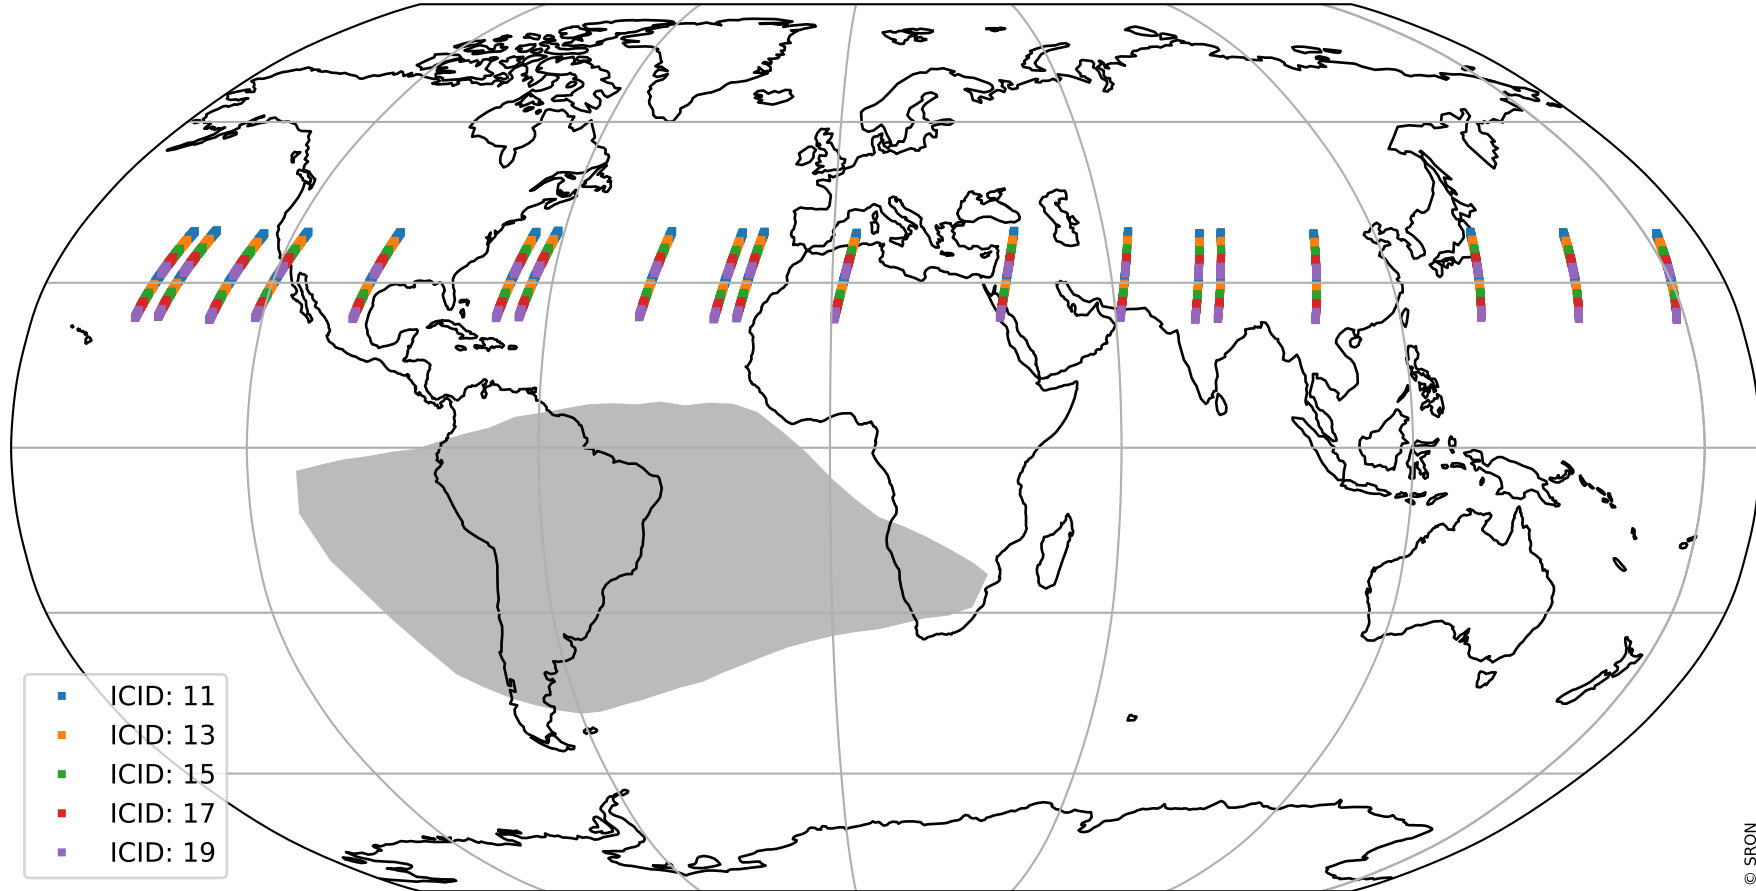

Tropomi SWIR offset (official)

orbits : 19 in [26572, 26617]
coverage : 2022-11-29 / 2022-12-02
median : 0.52598 V
spread : 0.03591 V
created : 2023-08-21T15:25:17

value detector map

Tropomi SWIR offset (official)

orbits : 19 in [26572, 26617]
coverage : 2022-11-29 / 2022-12-02
median : 28.719 μV
spread : 14.629 μV
created : 2023-08-21T15:25:17

Tropomi SWIR offset (official)

orbits : 19 in [26572, 26617]
coverage : 2022-11-29 / 2022-12-02
median : -0.032325 mV
spread : 0.40437 mV
created : 2023-08-21T15:25:17

value compared with SWIR offset CKD

Tropomi SWIR offset (official) ground-tracks of Sentinel-5P

orbits : 19 in [26572, 26617]
coverage : 2022-11-29 / 2022-12-02
created : 2023-08-21T15:25:18

Tropomi SWIR offset (official)

orbits : [2827, 26617]
coverage : 2018-04-30 / 2022-12-02
created : 2023-08-21T15:25:18

trend of detector median & temperatures