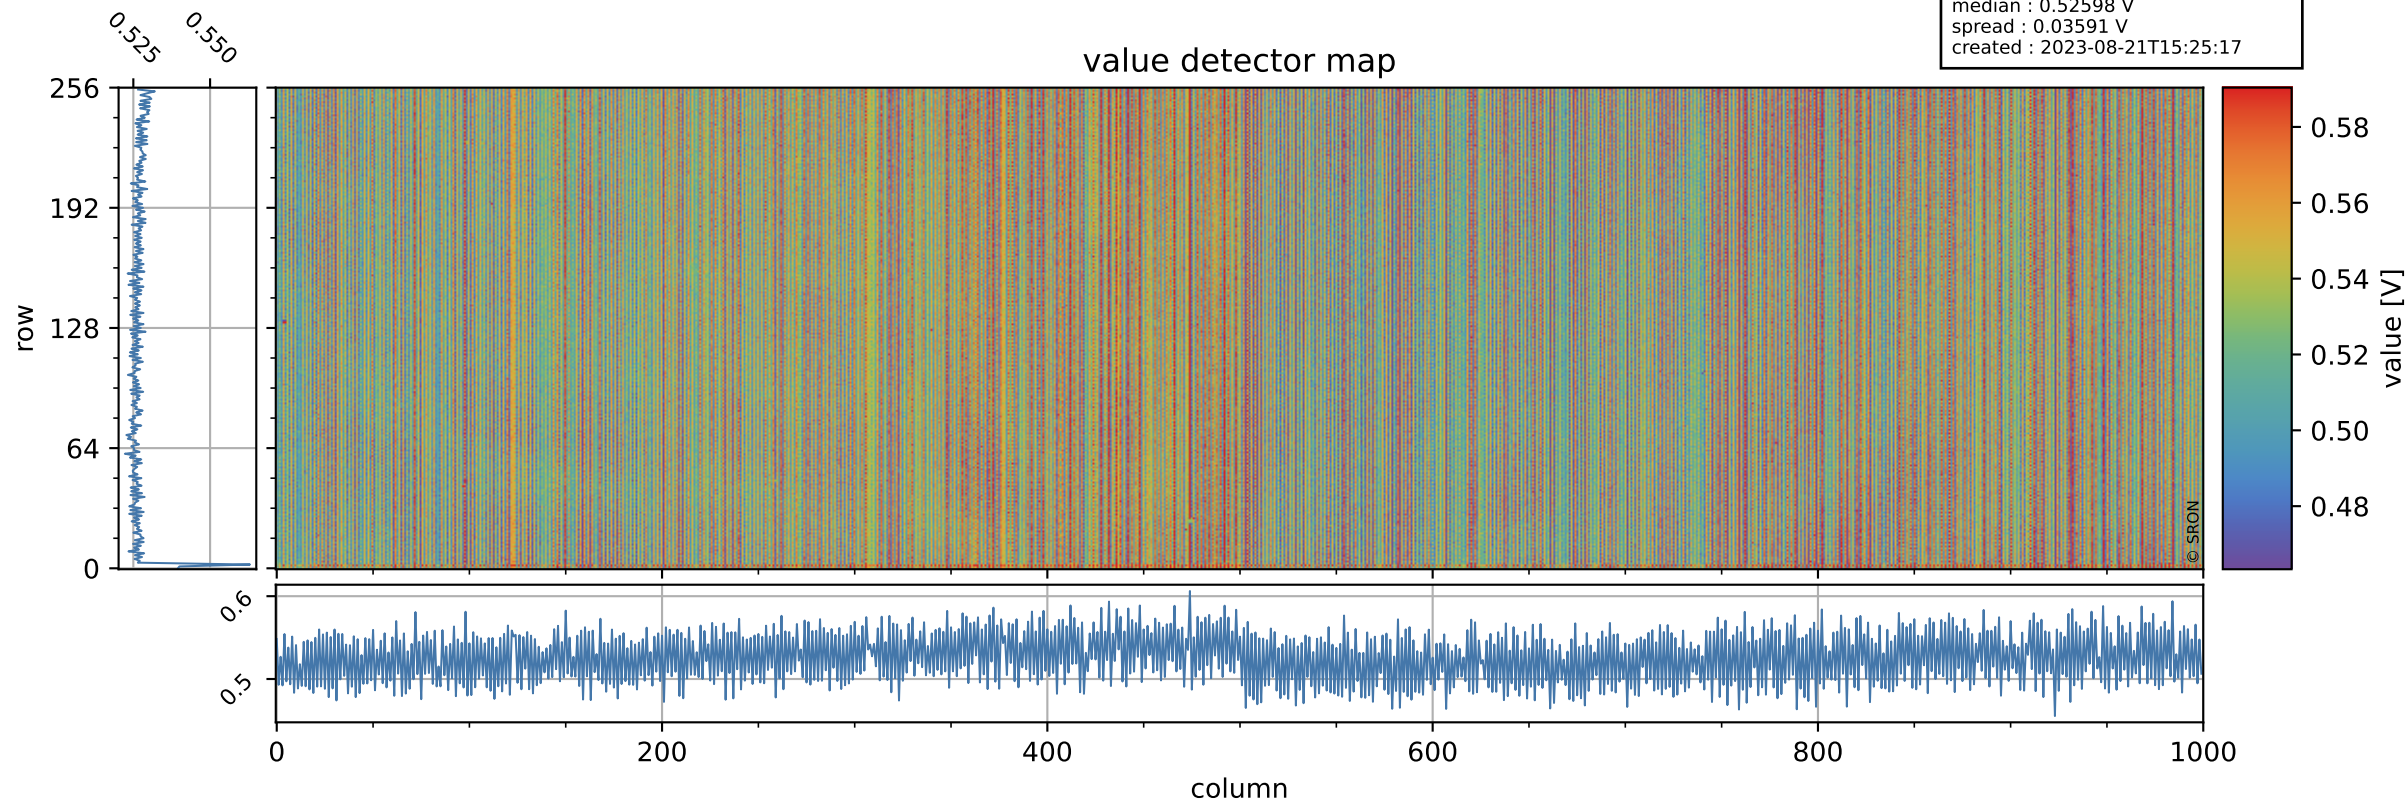

Tropomi SWIR offset (official)

orbits : 19 in [26572, 26617]
coverage : 2022-11-29 / 2022-12-02
median : 0.52598 V
spread : 0.03591 V
created : 2023-08-21T15:25:17

value detector map

Tropomi SWIR offset (official)

orbits : 19 in [26572, 26617]
coverage : 2022-11-29 / 2022-12-02
median : 28.719 μV
spread : 14.629 μV
created : 2023-08-21T15:25:17

Tropomi SWIR offset (official)

orbits : 19 in [26572, 26617]
coverage : 2022-11-29 / 2022-12-02
median : -0.032325 mV
spread : 0.40437 mV
created : 2023-08-21T15:25:17

value compared with SWIR offset CKD

Tropomi SWIR offset (official) ground-tracks of Sentinel-5P

orbits : 19 in [26572, 26617]
coverage : 2022-11-29 / 2022-12-02
created : 2023-08-21T15:25:18

Tropomi SWIR offset (official)

orbits : [2827, 26617]
coverage : 2018-04-30 / 2022-12-02
created : 2023-08-21T15:25:18

trend of detector median & temperatures