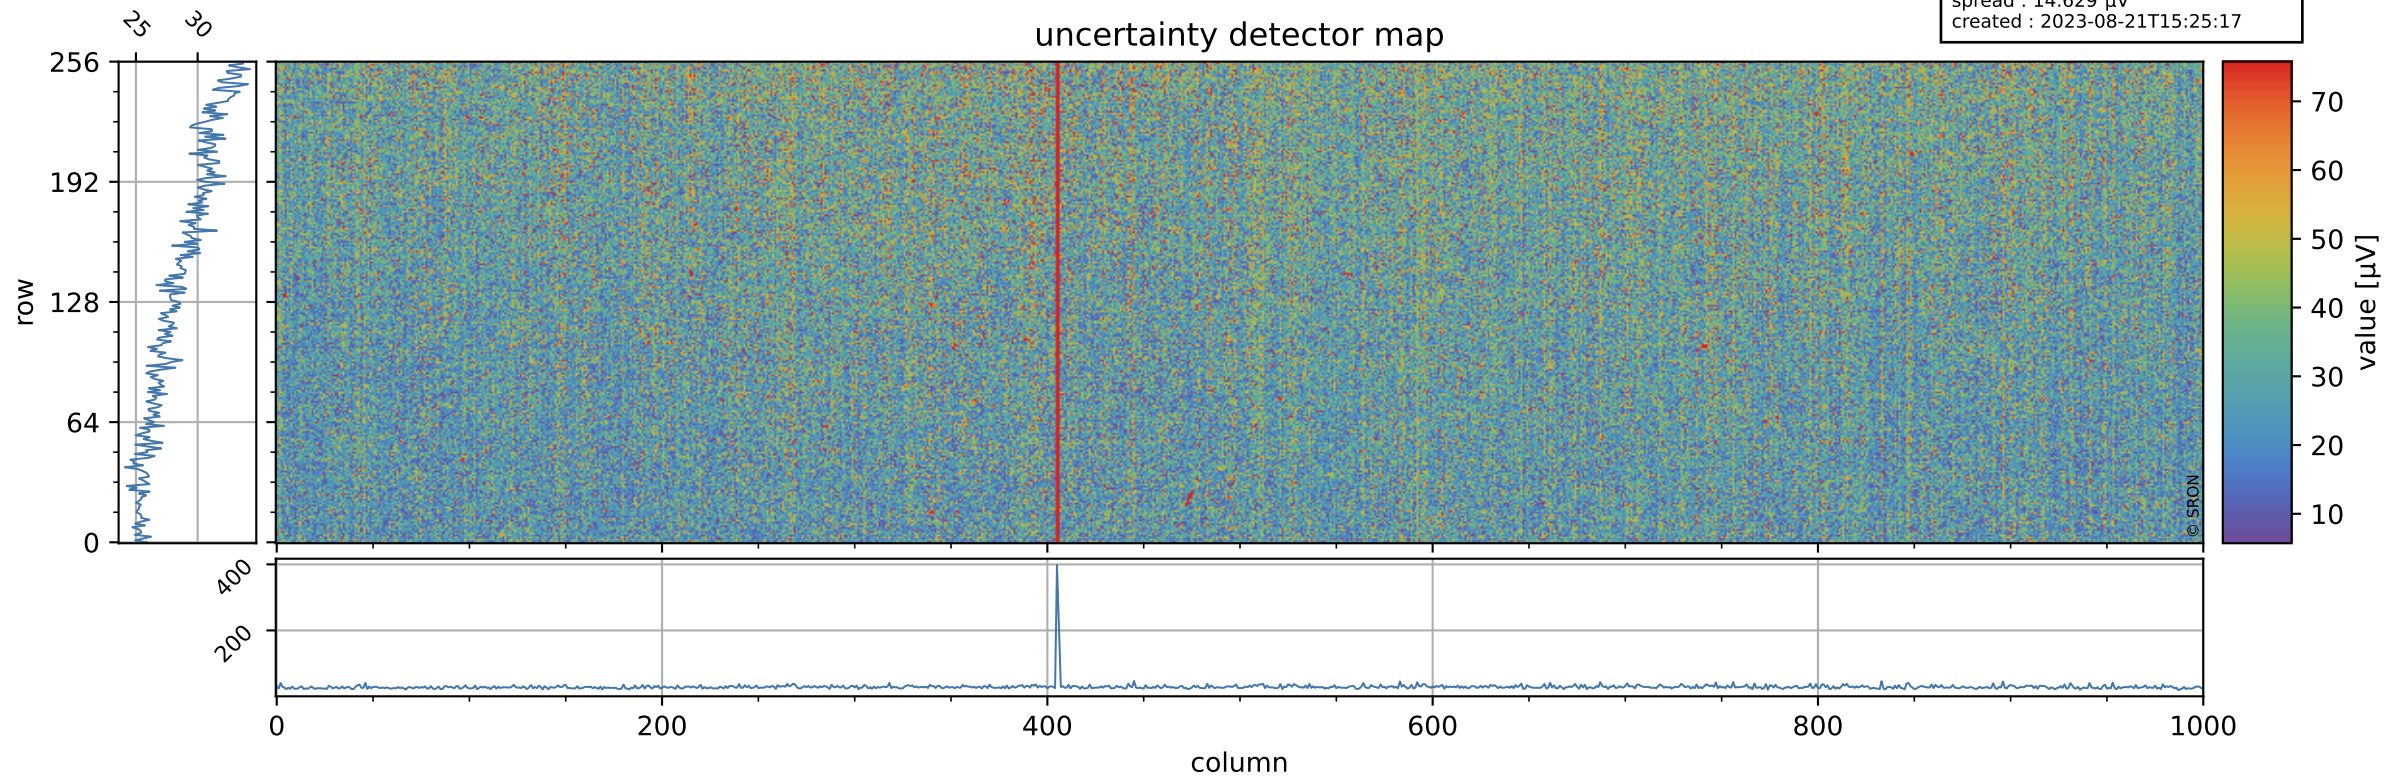

Tropomi SWIR offset (official)

orbits : 19 in [26572, 26617]
coverage : 2022-11-29 / 2022-12-02
median : 0.52598 V
spread : 0.03591 V
created : 2023-08-21T15:25:17

value detector map

Tropomi SWIR offset (official)

orbits : 19 in [26572, 26617]
coverage : 2022-11-29 / 2022-12-02
median : 28.719 μV
spread : 14.629 μV
created : 2023-08-21T15:25:17

Tropomi SWIR offset (official)

orbits : 19 in [26572, 26617]
coverage : 2022-11-29 / 2022-12-02
median : -0.032325 mV
spread : 0.40437 mV
created : 2023-08-21T15:25:17

value compared with SWIR offset CKD

Tropomi SWIR offset (official) ground-tracks of Sentinel-5P

orbits : 19 in [26572, 26617]
coverage : 2022-11-29 / 2022-12-02
created : 2023-08-21T15:25:18

Tropomi SWIR offset (official)

orbits : [2827, 26617]
coverage : 2018-04-30 / 2022-12-02
created : 2023-08-21T15:25:18

trend of detector median & temperatures