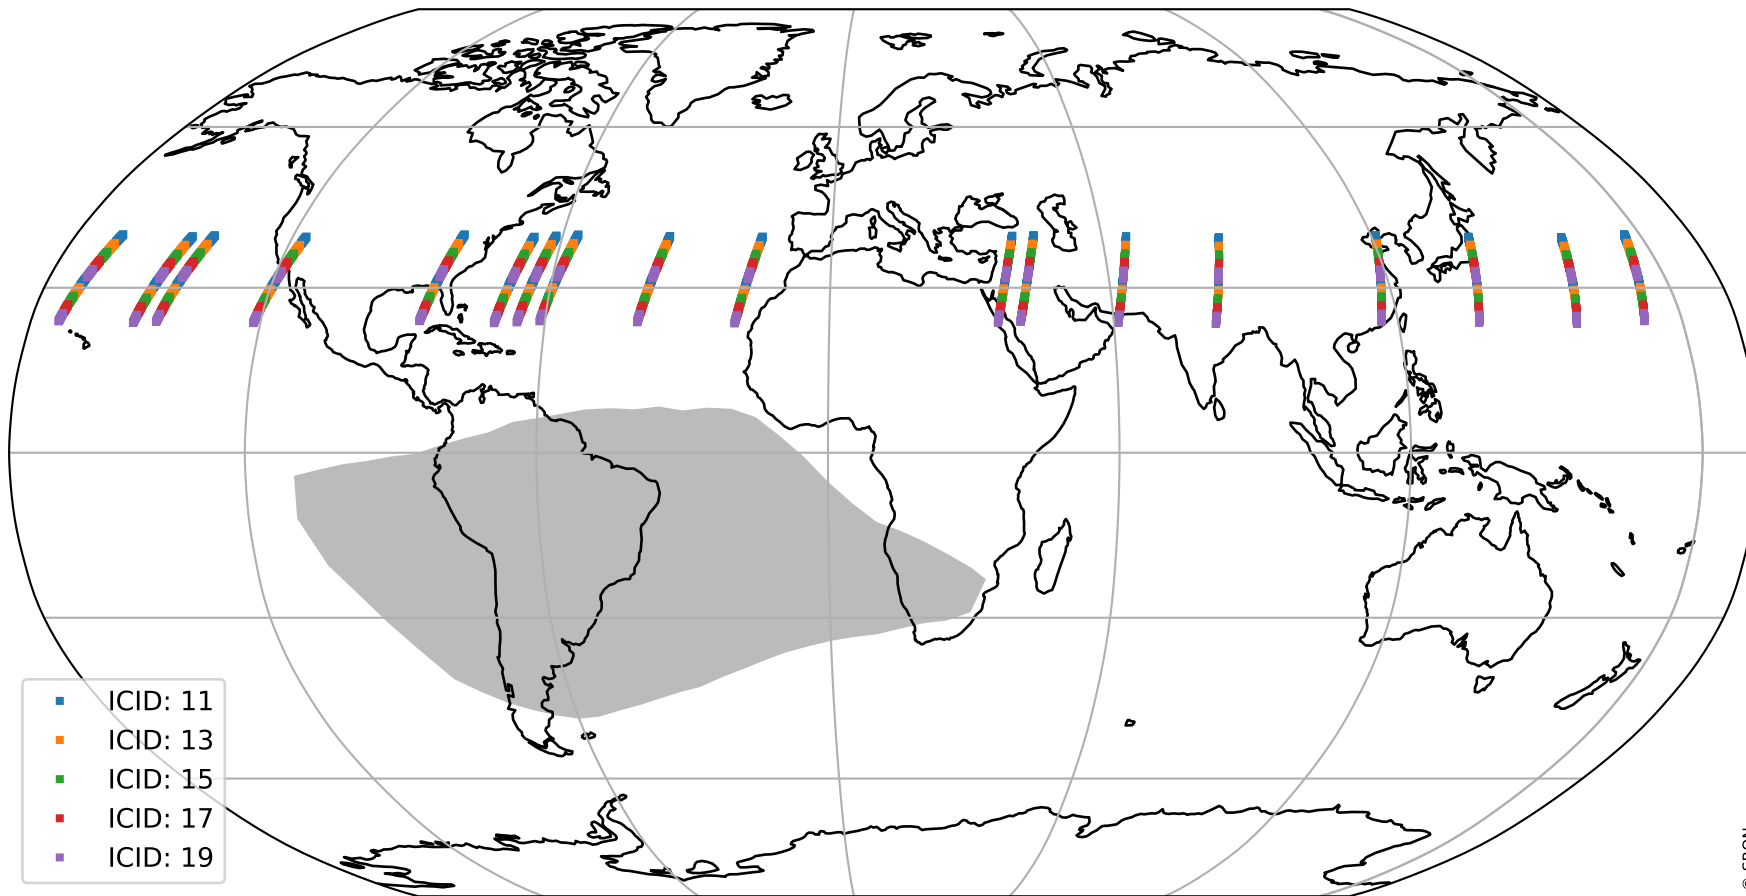

Tropomi SWIR offset (official)

orbits : 18 in [26587, 26632]
coverage : 2022-11-30 / 2022-12-03
median : 0.52599 V
spread : 0.035909 V
created : 2023-08-21T15:25:19

value detector map

Tropomi SWIR offset (official)

orbits : 18 in [26587, 26632]
coverage : 2022-11-30 / 2022-12-03
median : 28.608 μV
spread : 14.418 μV
created : 2023-08-21T15:25:19

Tropomi SWIR offset (official)

orbits : 18 in [26587, 26632]
coverage : 2022-11-30 / 2022-12-03
median : -0.026605 mV
spread : 0.4064 mV
created : 2023-08-21T15:25:20

value compared with SWIR offset CKD

Tropomi SWIR offset (official) ground-tracks of Sentinel-5P

orbits : 18 in [26587, 26632]
coverage : 2022-11-30 / 2022-12-03
created : 2023-08-21T15:25:20

Tropomi SWIR offset (official)

orbits : [2827, 26632]
coverage : 2018-04-30 / 2022-12-03
created : 2023-08-21T15:25:20

trend of detector median & temperatures