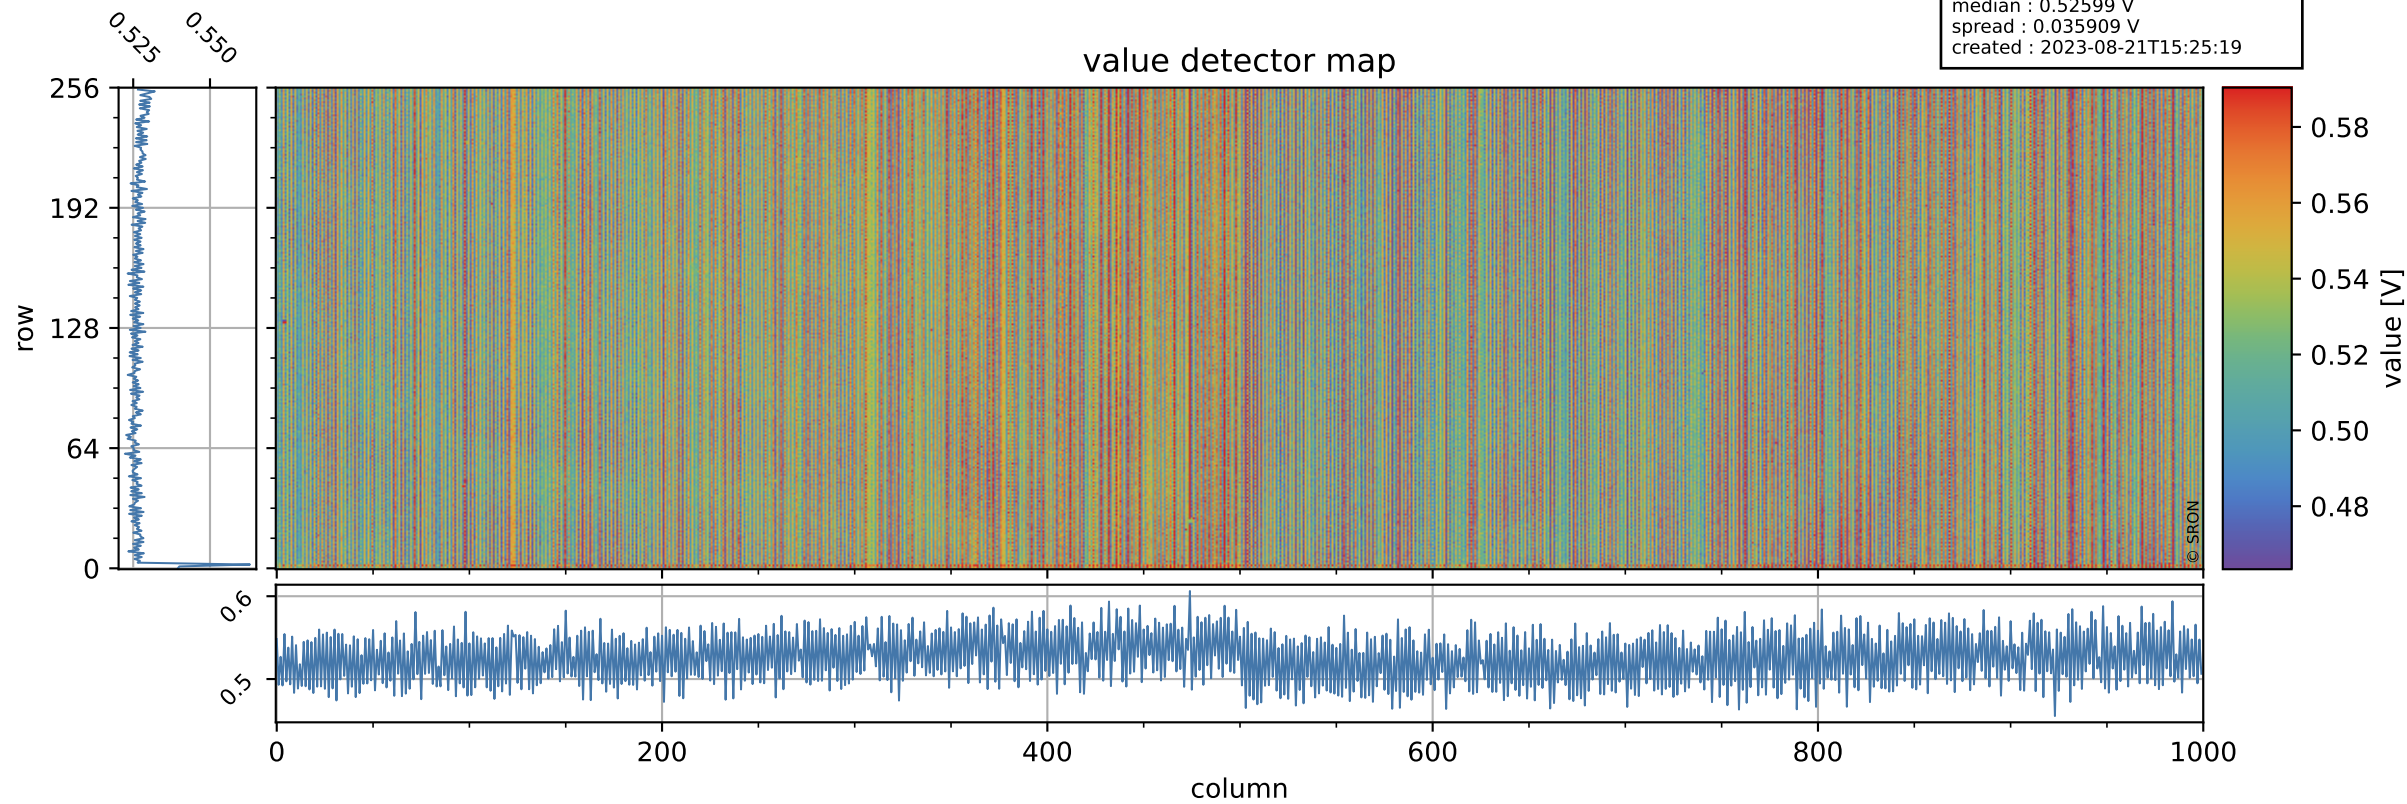

Tropomi SWIR offset (official)

orbits : 18 in [26587, 26632]
coverage : 2022-11-30 / 2022-12-03
median : 0.52599 V
spread : 0.035909 V
created : 2023-08-21T15:25:19

value detector map

Tropomi SWIR offset (official)

orbits : 18 in [26587, 26632]
coverage : 2022-11-30 / 2022-12-03
median : 28.608 μV
spread : 14.418 μV
created : 2023-08-21T15:25:19

Tropomi SWIR offset (official)

orbits : 18 in [26587, 26632]
coverage : 2022-11-30 / 2022-12-03
median : -0.026605 mV
spread : 0.4064 mV
created : 2023-08-21T15:25:20

value compared with SWIR offset CKD

Tropomi SWIR offset (official) ground-tracks of Sentinel-5P

orbits : 18 in [26587, 26632]
coverage : 2022-11-30 / 2022-12-03
created : 2023-08-21T15:25:20

Tropomi SWIR offset (official)

orbits : [2827, 26632]
coverage : 2018-04-30 / 2022-12-03
created : 2023-08-21T15:25:20

trend of detector median & temperatures