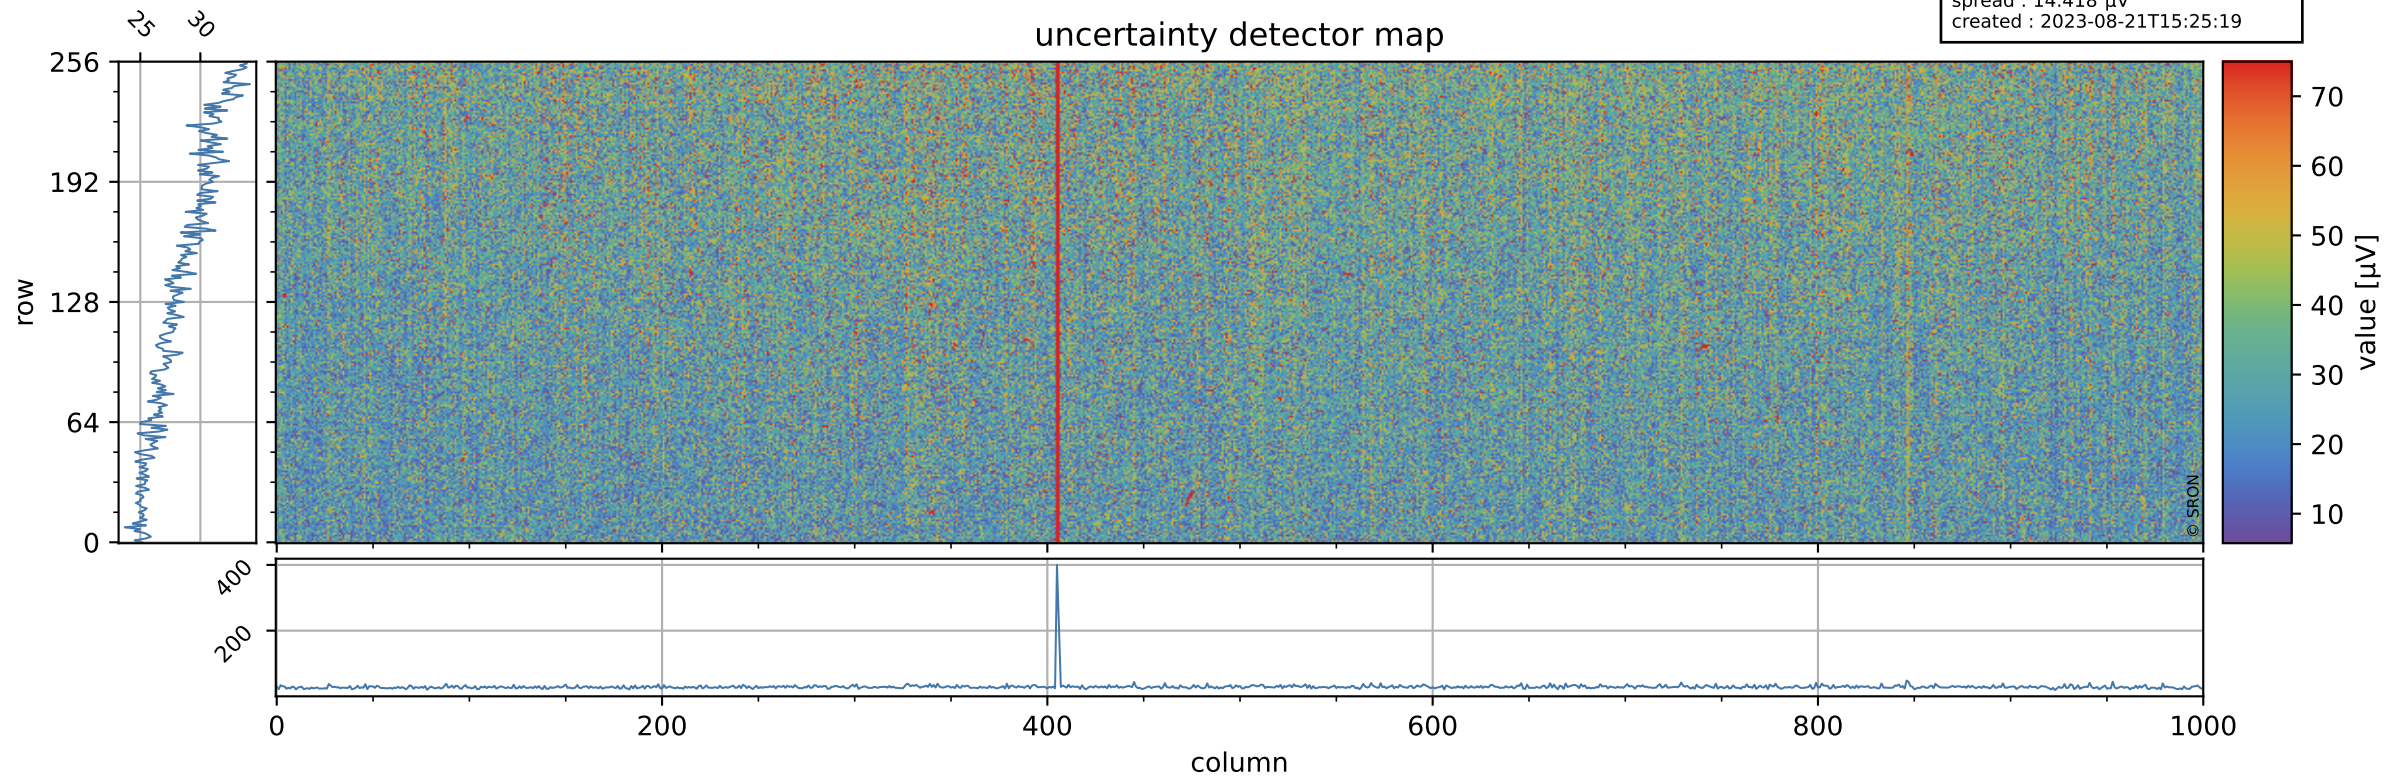

Tropomi SWIR offset (official)

orbits : 18 in [26587, 26632]
coverage : 2022-11-30 / 2022-12-03
median : 0.52599 V
spread : 0.035909 V
created : 2023-08-21T15:25:19

value detector map

Tropomi SWIR offset (official)

orbits : 18 in [26587, 26632]
coverage : 2022-11-30 / 2022-12-03
median : 28.608 μV
spread : 14.418 μV
created : 2023-08-21T15:25:19

Tropomi SWIR offset (official)

orbits : 18 in [26587, 26632]
coverage : 2022-11-30 / 2022-12-03
median : -0.026605 mV
spread : 0.4064 mV
created : 2023-08-21T15:25:20

value compared with SWIR offset CKD

Tropomi SWIR offset (official) ground-tracks of Sentinel-5P

orbits : 18 in [26587, 26632]
coverage : 2022-11-30 / 2022-12-03
created : 2023-08-21T15:25:20

Tropomi SWIR offset (official)

orbits : [2827, 26632]
coverage : 2018-04-30 / 2022-12-03
created : 2023-08-21T15:25:20

trend of detector median & temperatures