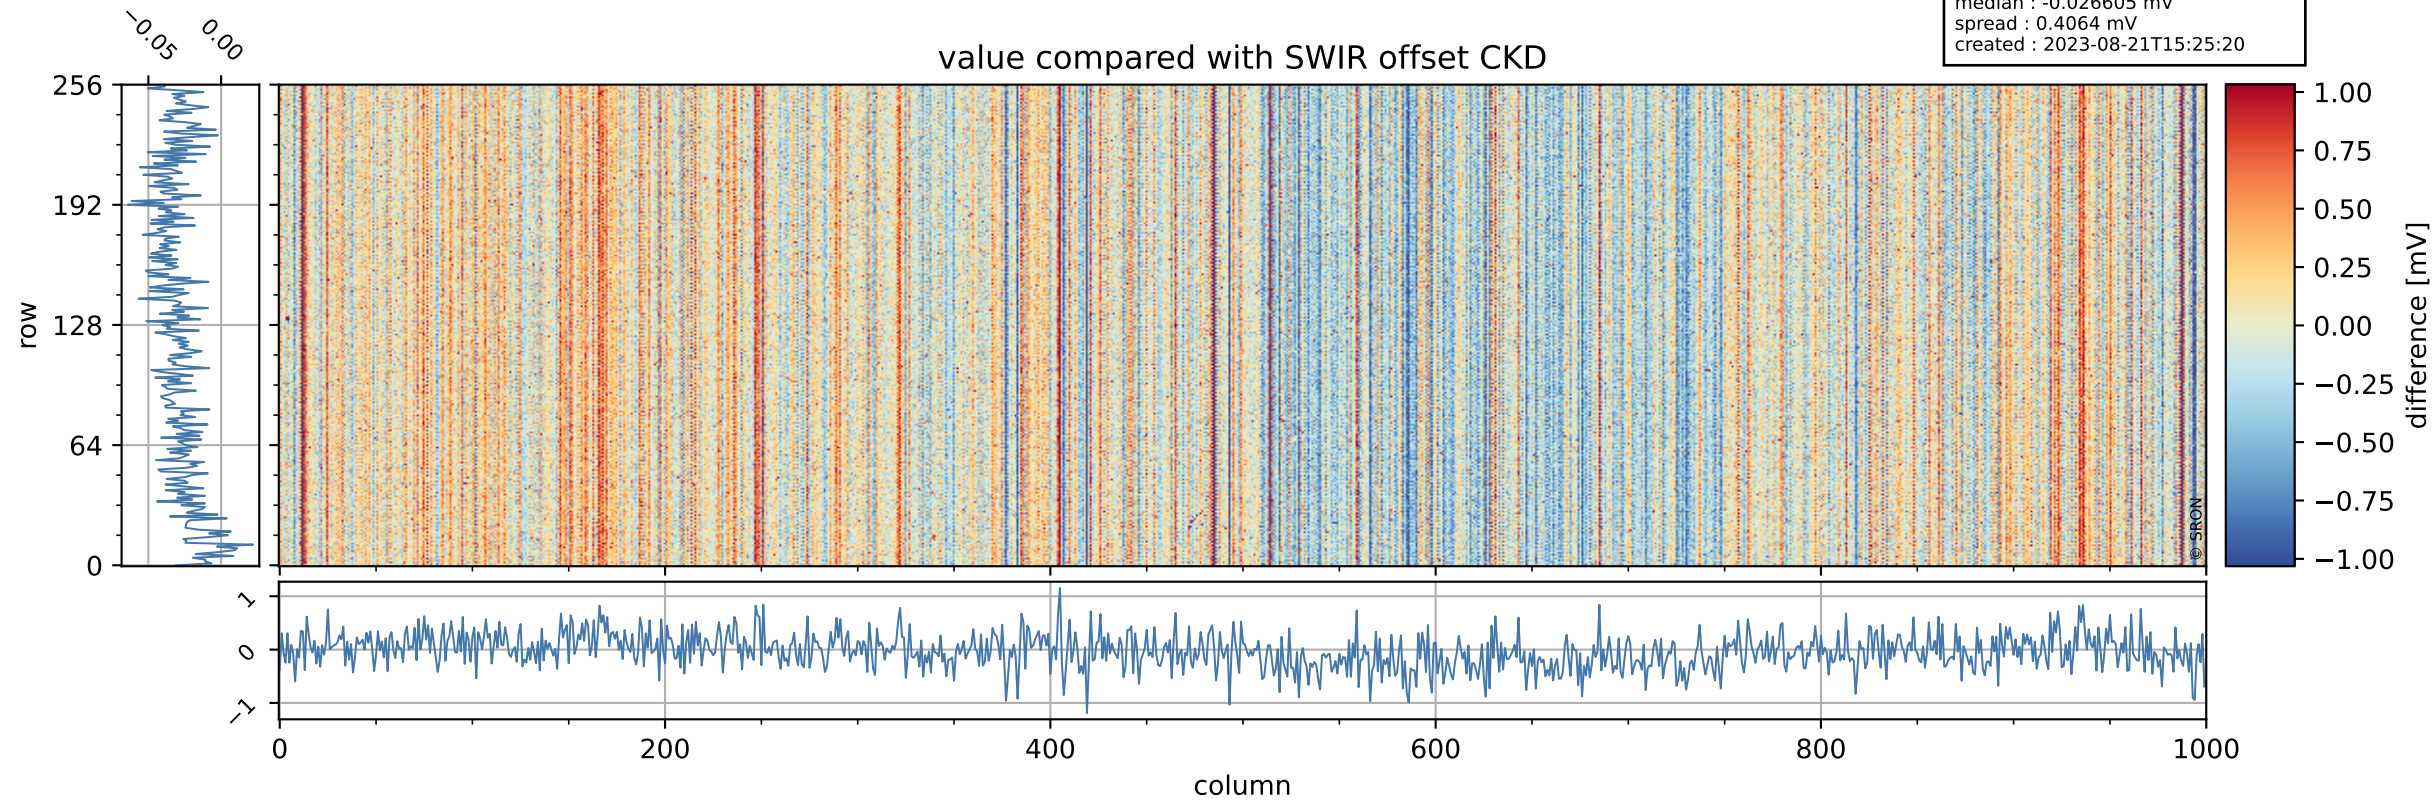

Tropomi SWIR offset (official)

orbits : 18 in [26587, 26632]
coverage : 2022-11-30 / 2022-12-03
median : 0.52599 V
spread : 0.035909 V
created : 2023-08-21T15:25:19

value detector map

Tropomi SWIR offset (official)

orbits : 18 in [26587, 26632]
coverage : 2022-11-30 / 2022-12-03
median : 28.608 μV
spread : 14.418 μV
created : 2023-08-21T15:25:19

Tropomi SWIR offset (official)

orbits : 18 in [26587, 26632]
coverage : 2022-11-30 / 2022-12-03
median : -0.026605 mV
spread : 0.4064 mV
created : 2023-08-21T15:25:20

value compared with SWIR offset CKD

Tropomi SWIR offset (official) ground-tracks of Sentinel-5P

orbits : 18 in [26587, 26632]
coverage : 2022-11-30 / 2022-12-03
created : 2023-08-21T15:25:20

Tropomi SWIR offset (official)

orbits : [2827, 26632]
coverage : 2018-04-30 / 2022-12-03
created : 2023-08-21T15:25:20

trend of detector median & temperatures