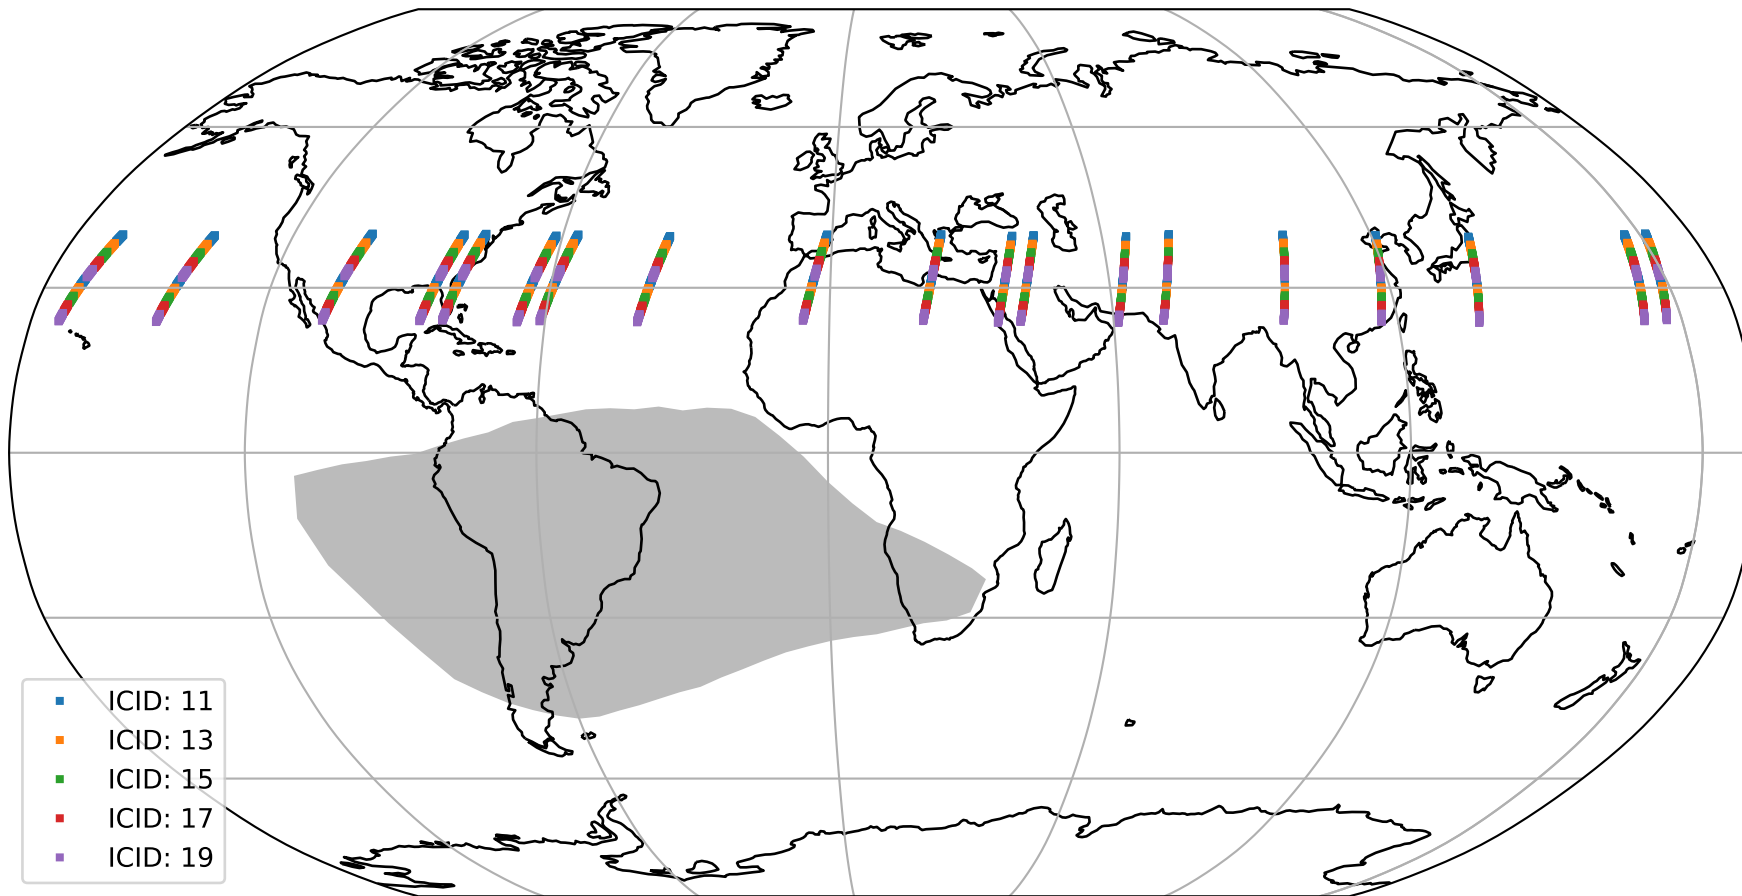

Tropomi SWIR offset (official)

orbits : 19 in [26602, 26647]
coverage : 2022-12-01 / 2022-12-04
median : 0.52599 V
spread : 0.03591 V
created : 2023-08-21T15:25:21

value detector map

Tropomi SWIR offset (official)

orbits : 19 in [26602, 26647]
coverage : 2022-12-01 / 2022-12-04
median : 27.643 μV
spread : 14.075 μV
created : 2023-08-21T15:25:21

Tropomi SWIR offset (official)

orbits : 19 in [26602, 26647]
coverage : 2022-12-01 / 2022-12-04
median : -0.022194 mV
spread : 0.41 mV
created : 2023-08-21T15:25:22

value compared with SWIR offset CKD

Tropomi SWIR offset (official) ground-tracks of Sentinel-5P

orbits : 19 in [26602, 26647]
coverage : 2022-12-01 / 2022-12-04
created : 2023-08-21T15:25:22

Tropomi SWIR offset (official)

orbits : [2827, 26647]
coverage : 2018-04-30 / 2022-12-04
created : 2023-08-21T15:25:22

trend of detector median & temperatures