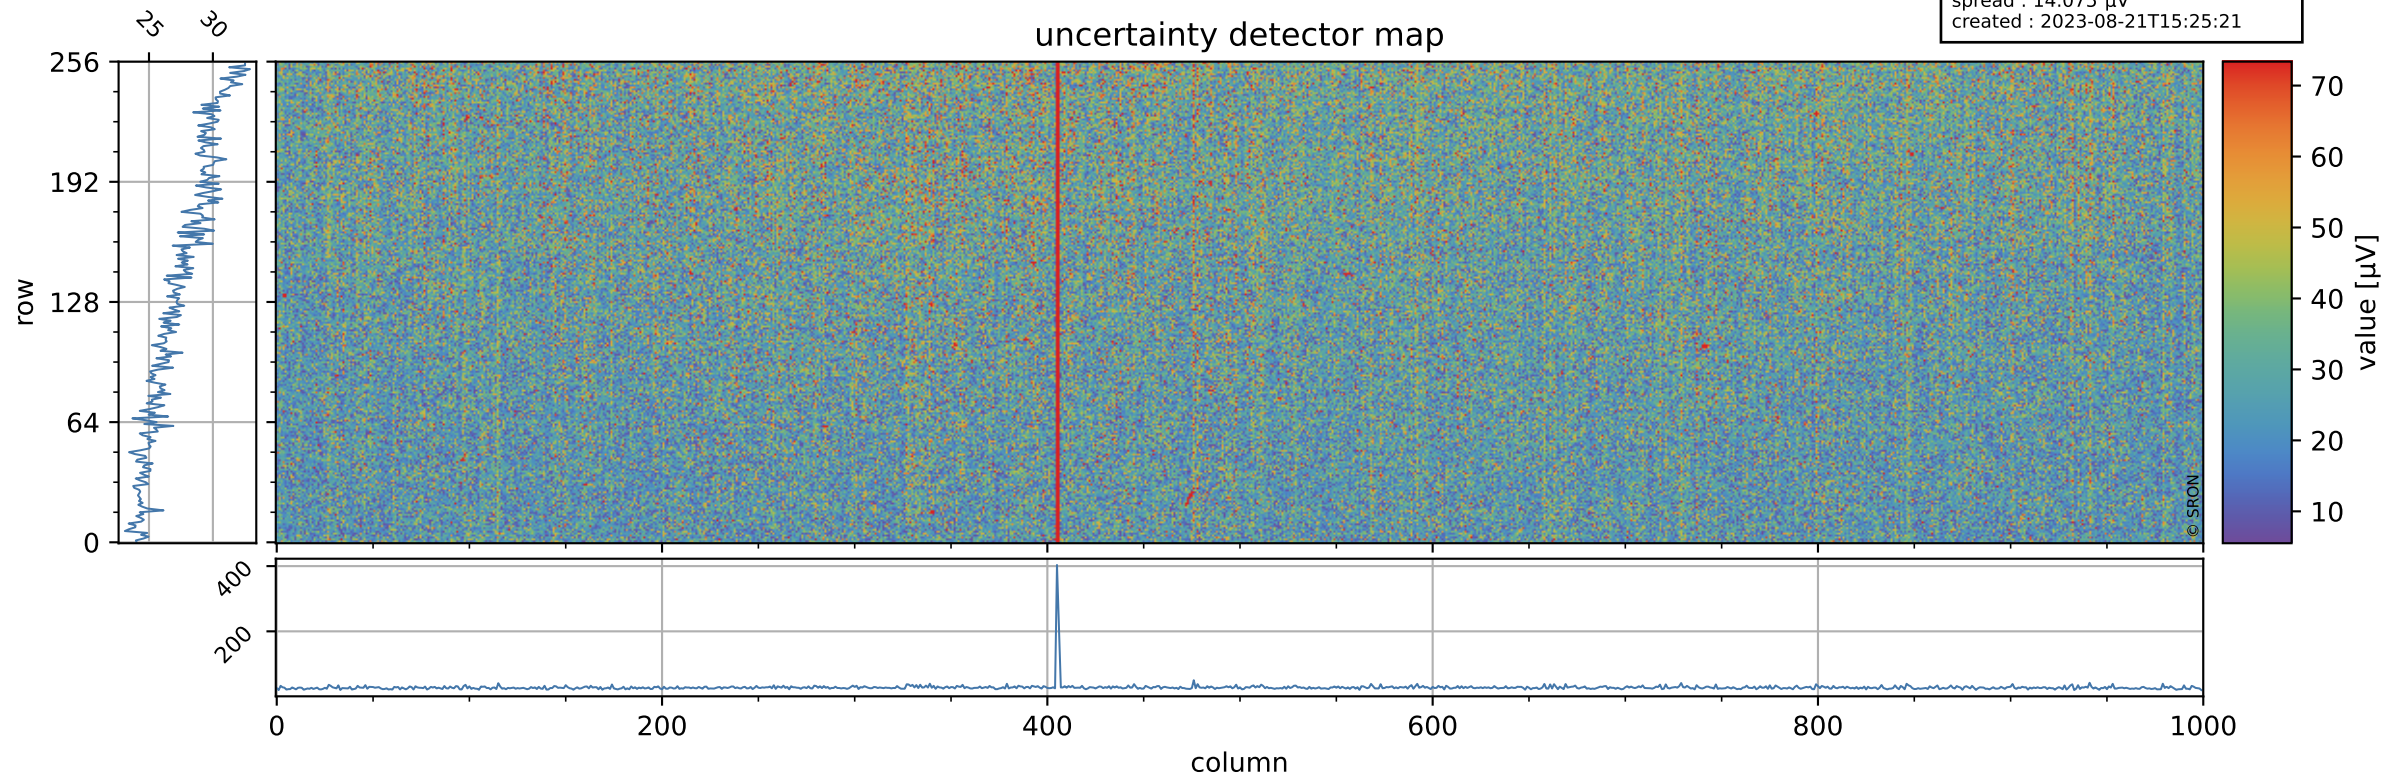

Tropomi SWIR offset (official)

orbits : 19 in [26602, 26647]
coverage : 2022-12-01 / 2022-12-04
median : 0.52599 V
spread : 0.03591 V
created : 2023-08-21T15:25:21

value detector map

Tropomi SWIR offset (official)

orbits : 19 in [26602, 26647]
coverage : 2022-12-01 / 2022-12-04
median : 27.643 μV
spread : 14.075 μV
created : 2023-08-21T15:25:21

Tropomi SWIR offset (official)

orbits : 19 in [26602, 26647]
coverage : 2022-12-01 / 2022-12-04
median : -0.022194 mV
spread : 0.41 mV
created : 2023-08-21T15:25:22

value compared with SWIR offset CKD

Tropomi SWIR offset (official) ground-tracks of Sentinel-5P

orbits : 19 in [26602, 26647]
coverage : 2022-12-01 / 2022-12-04
created : 2023-08-21T15:25:22

Tropomi SWIR offset (official)

orbits : [2827, 26647]
coverage : 2018-04-30 / 2022-12-04
created : 2023-08-21T15:25:22

trend of detector median & temperatures