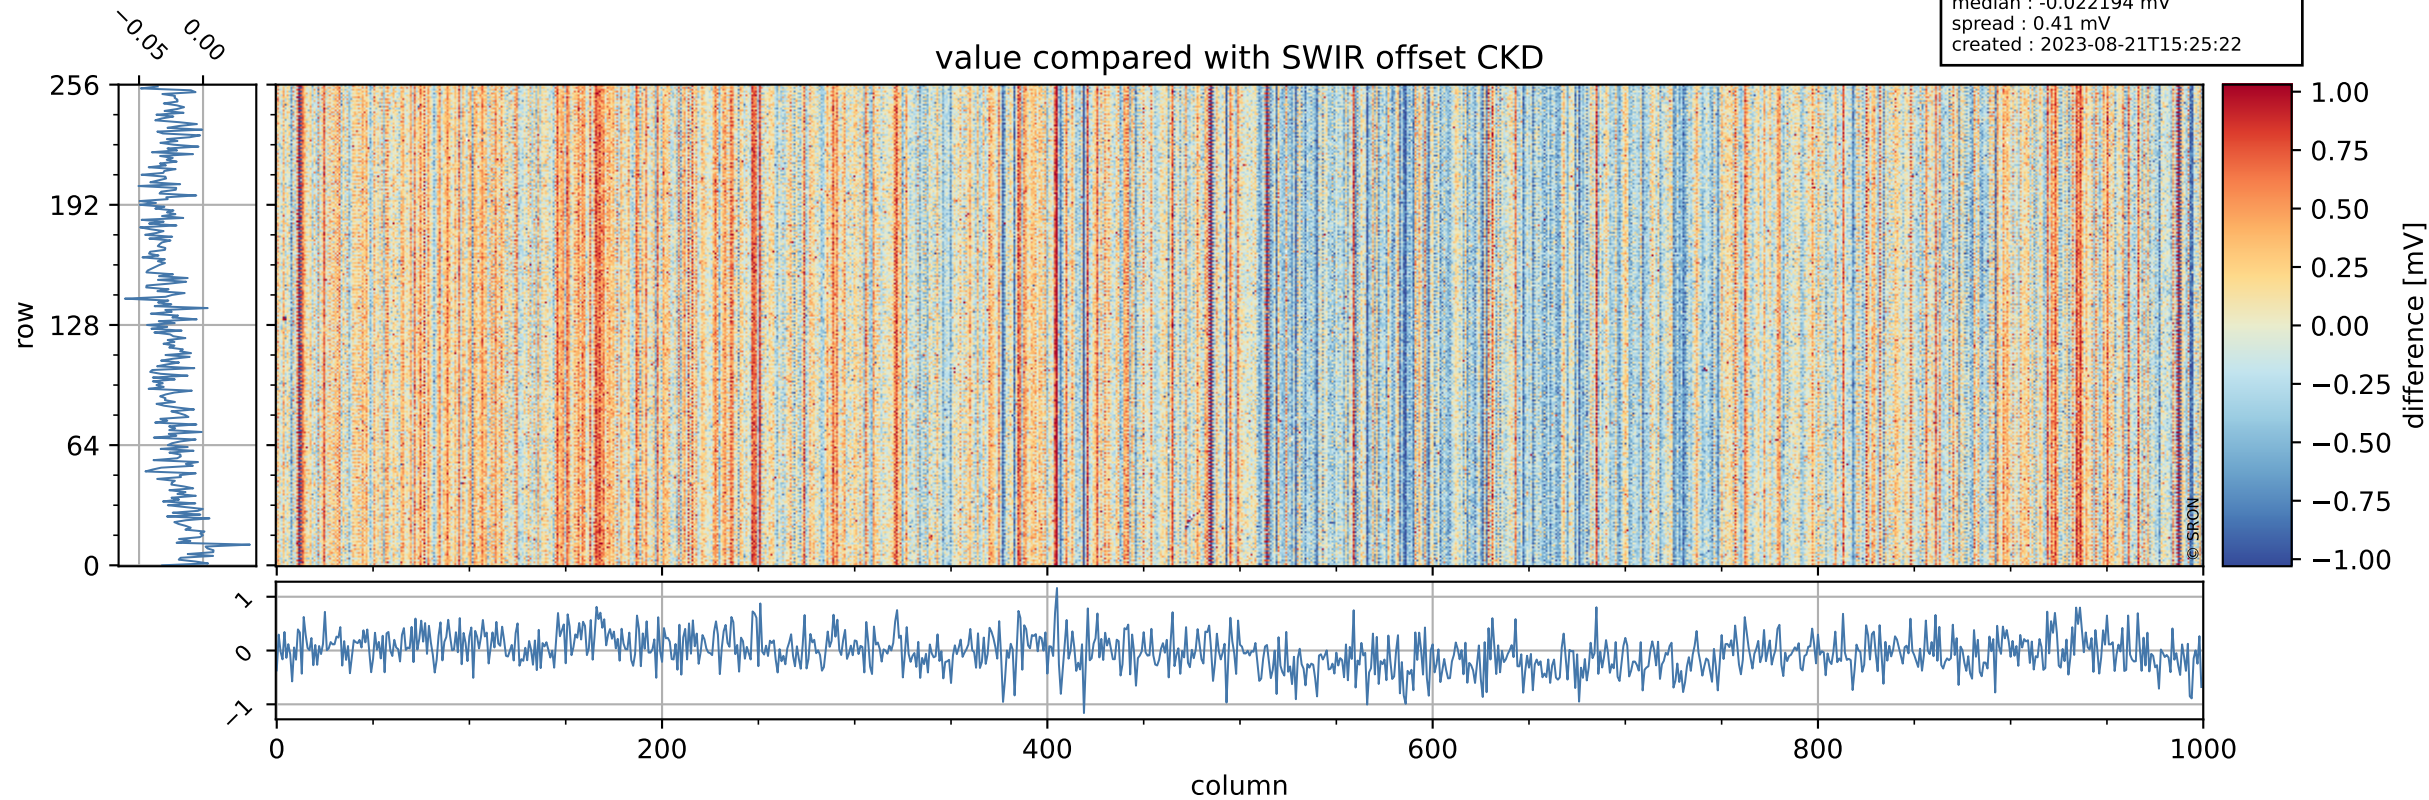

Tropomi SWIR offset (official)

orbits : 19 in [26602, 26647]
coverage : 2022-12-01 / 2022-12-04
median : 0.52599 V
spread : 0.03591 V
created : 2023-08-21T15:25:21

value detector map

Tropomi SWIR offset (official)

orbits : 19 in [26602, 26647]
coverage : 2022-12-01 / 2022-12-04
median : 27.643 μV
spread : 14.075 μV
created : 2023-08-21T15:25:21

Tropomi SWIR offset (official)

orbits : 19 in [26602, 26647]
coverage : 2022-12-01 / 2022-12-04
median : -0.022194 mV
spread : 0.41 mV
created : 2023-08-21T15:25:22

value compared with SWIR offset CKD

Tropomi SWIR offset (official) ground-tracks of Sentinel-5P

orbits : 19 in [26602, 26647]
coverage : 2022-12-01 / 2022-12-04
created : 2023-08-21T15:25:22

Tropomi SWIR offset (official)

orbits : [2827, 26647]
coverage : 2018-04-30 / 2022-12-04
created : 2023-08-21T15:25:22

trend of detector median & temperatures