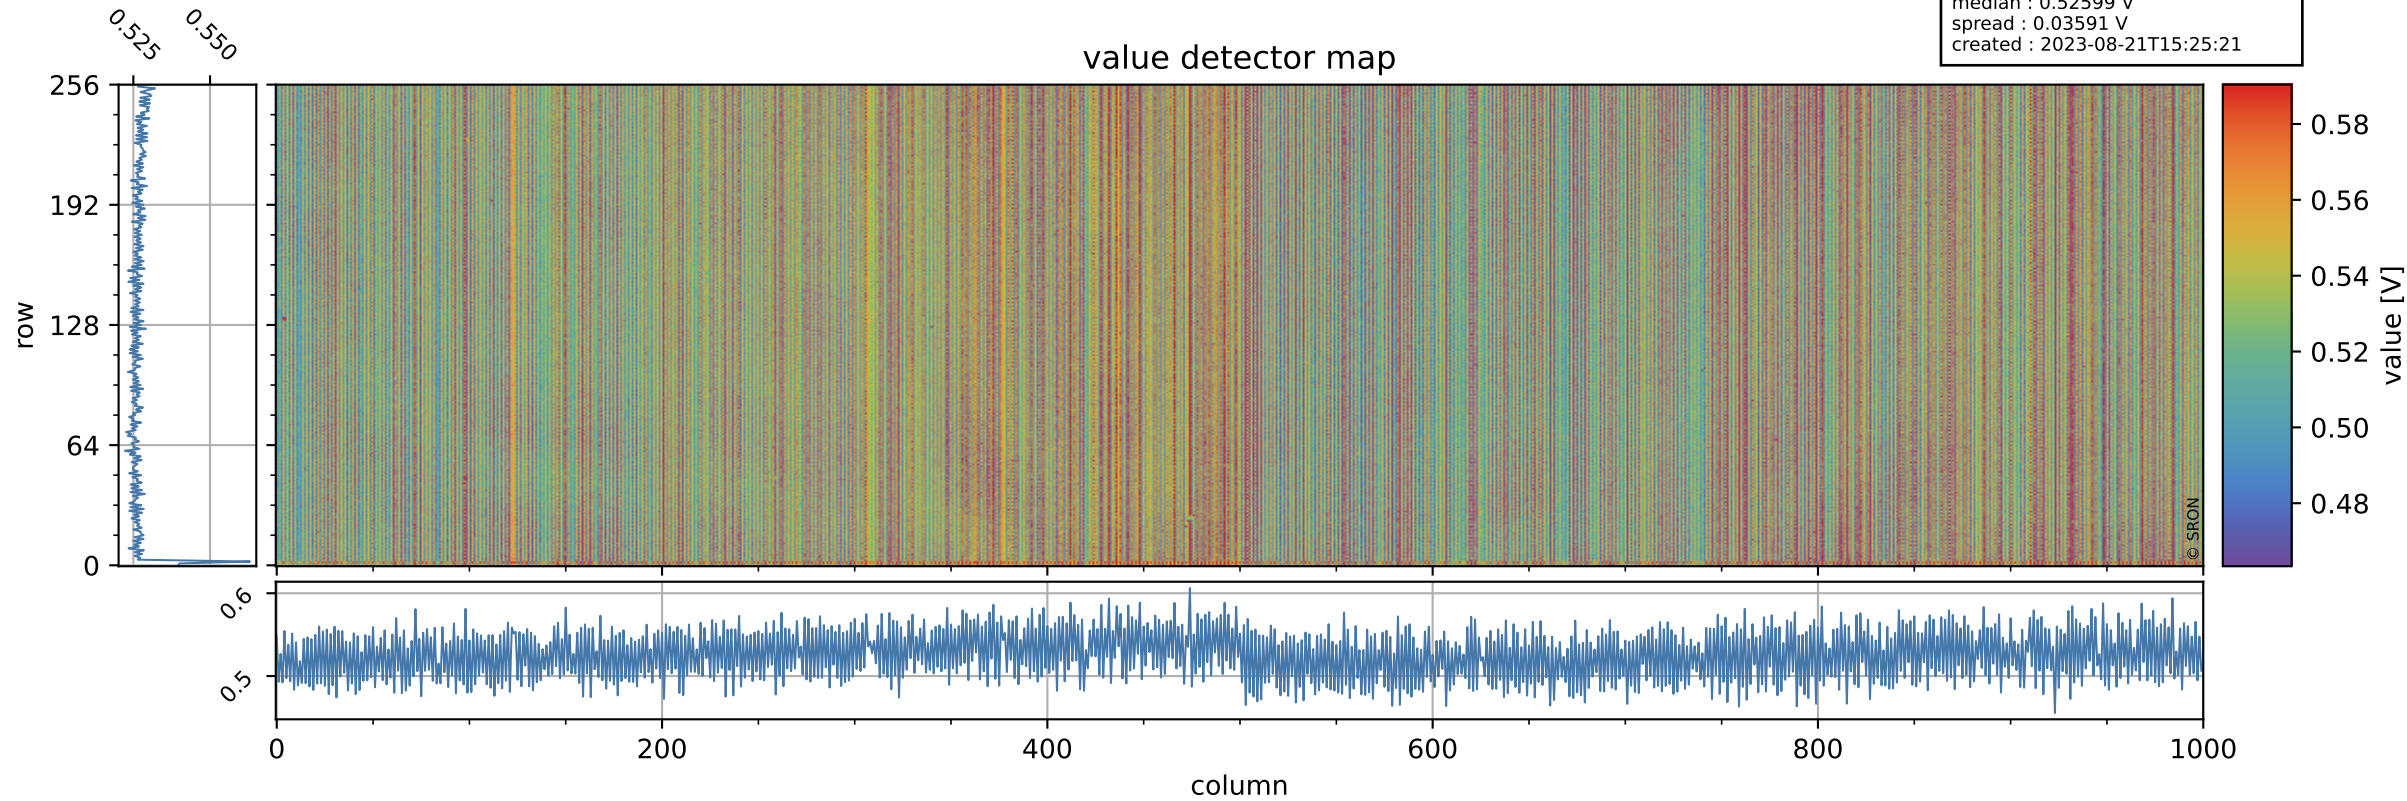

Tropomi SWIR offset (official)

orbits : 19 in [26602, 26647]
coverage : 2022-12-01 / 2022-12-04
median : 0.52599 V
spread : 0.03591 V
created : 2023-08-21T15:25:21

value detector map

Tropomi SWIR offset (official)

orbits : 19 in [26602, 26647]
coverage : 2022-12-01 / 2022-12-04
median : 27.643 μV
spread : 14.075 μV
created : 2023-08-21T15:25:21

Tropomi SWIR offset (official)

orbits : 19 in [26602, 26647]
coverage : 2022-12-01 / 2022-12-04
median : -0.022194 mV
spread : 0.41 mV
created : 2023-08-21T15:25:22

value compared with SWIR offset CKD

Tropomi SWIR offset (official) ground-tracks of Sentinel-5P

orbits : 19 in [26602, 26647]
coverage : 2022-12-01 / 2022-12-04
created : 2023-08-21T15:25:22

Tropomi SWIR offset (official)

orbits : [2827, 26647]
coverage : 2018-04-30 / 2022-12-04
created : 2023-08-21T15:25:22

trend of detector median & temperatures