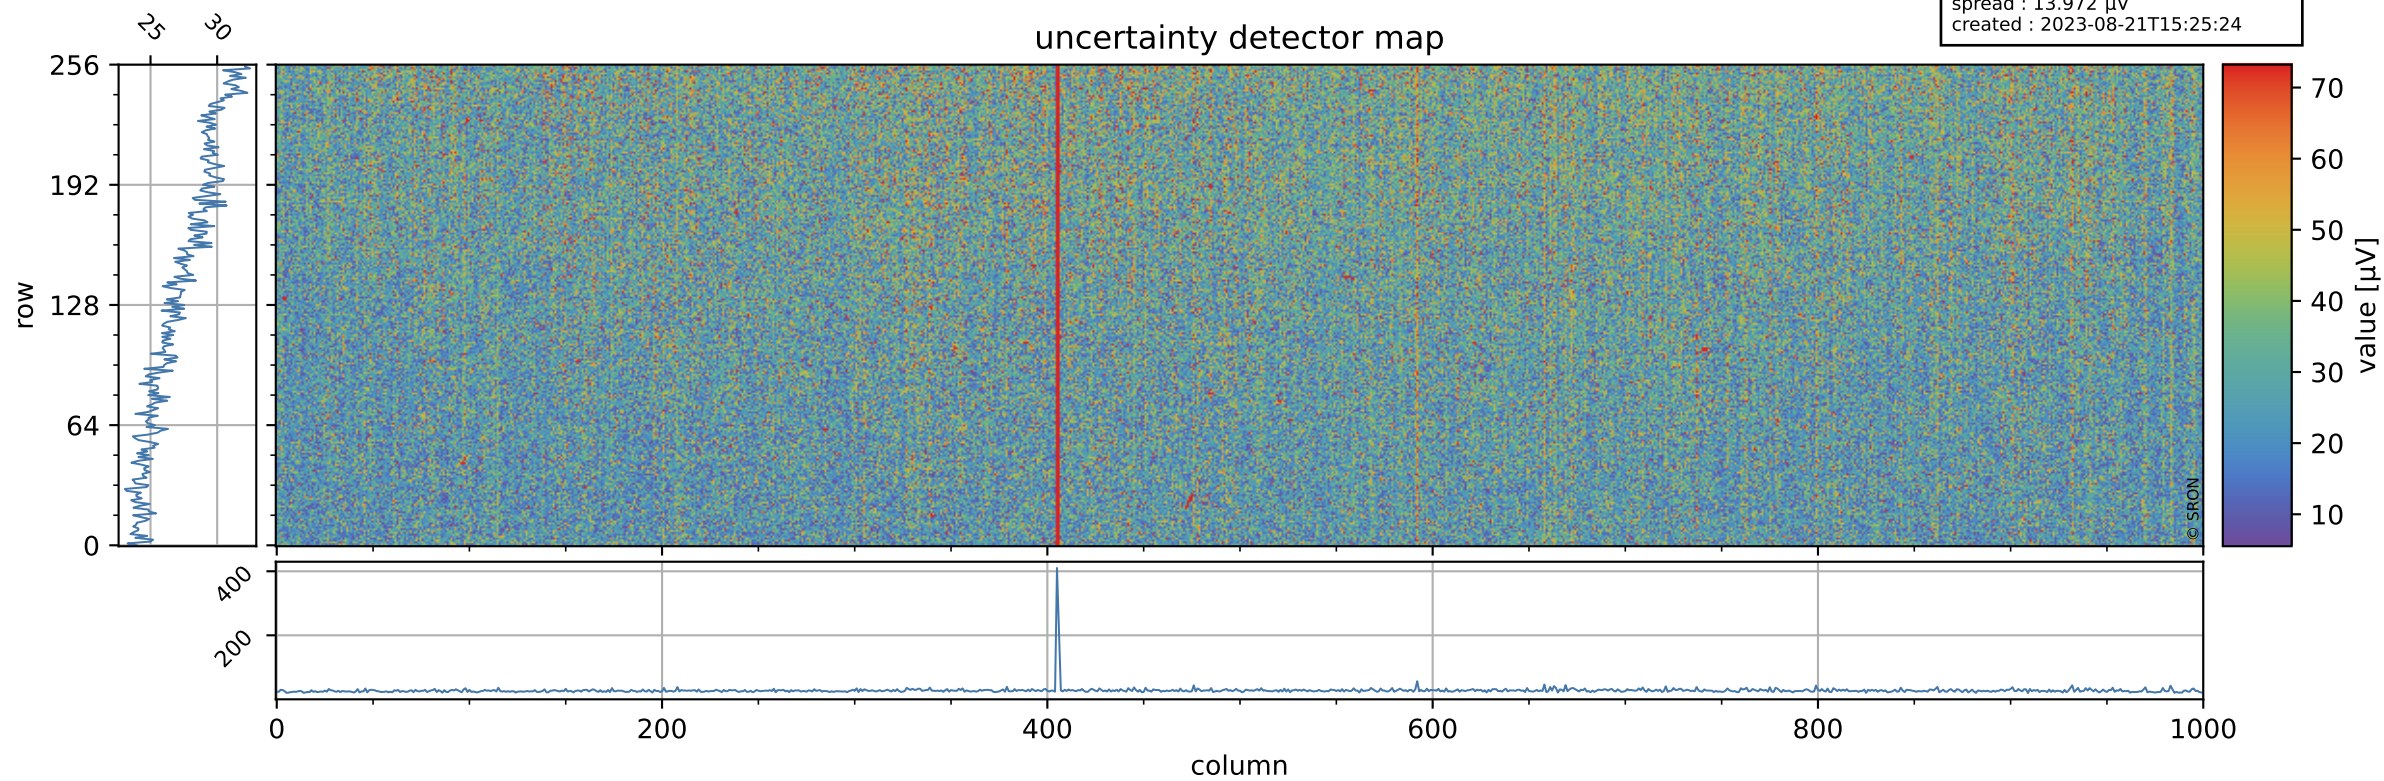

Tropomi SWIR offset (official)

orbits : 19 in [26617, 26662]
coverage : 2022-12-02 / 2022-12-05
median : 0.52601 V
spread : 0.03591 V
created : 2023-08-21T15:25:23

value detector map

Tropomi SWIR offset (official)

orbits : 19 in [26617, 26662]
coverage : 2022-12-02 / 2022-12-05
median : 27.439 μV
spread : 13.972 μV
created : 2023-08-21T15:25:24

Tropomi SWIR offset (official)

orbits : 19 in [26617, 26662]
coverage : 2022-12-02 / 2022-12-05
median : -0.0092912 mV
spread : 0.41023 mV
created : 2023-08-21T15:25:24

value compared with SWIR offset CKD

Tropomi SWIR offset (official) ground-tracks of Sentinel-5P

orbits : 19 in [26617, 26662]
coverage : 2022-12-02 / 2022-12-05
created : 2023-08-21T15:25:24

Tropomi SWIR offset (official)

orbits : [2827, 26662]
coverage : 2018-04-30 / 2022-12-05
created : 2023-08-21T15:25:25

trend of detector median & temperatures