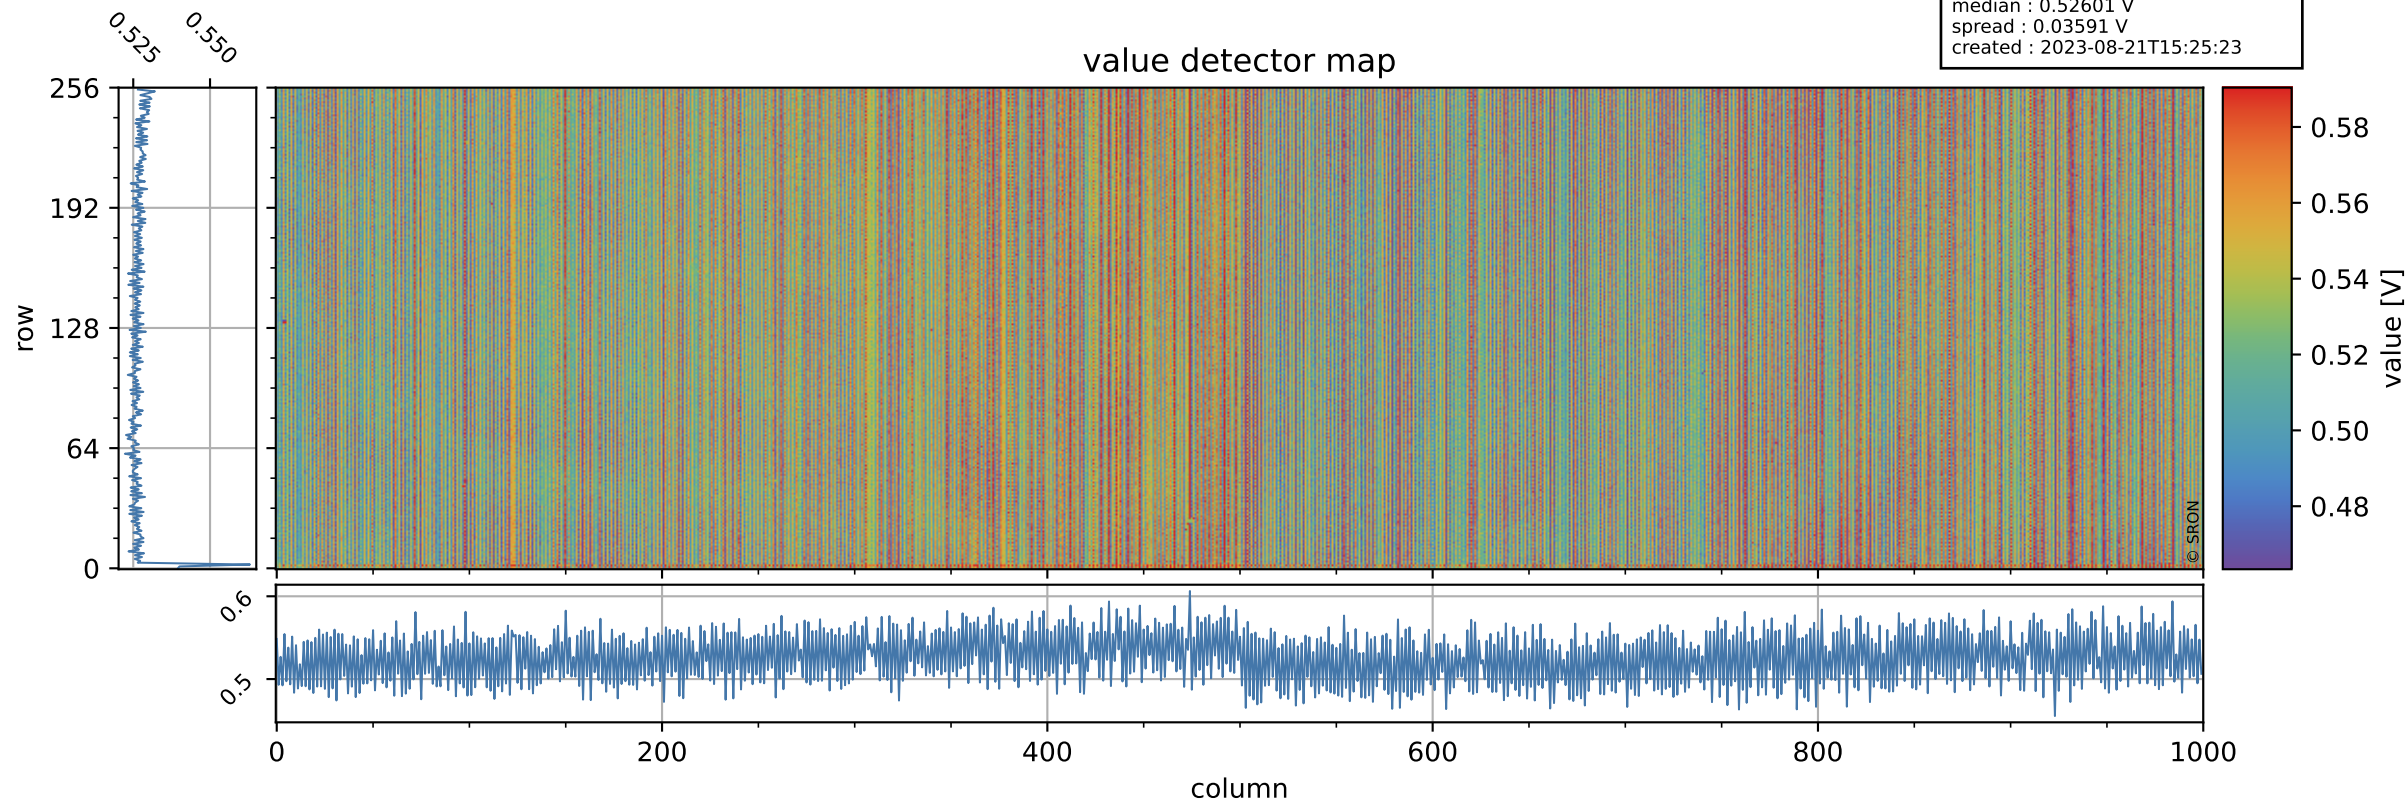

Tropomi SWIR offset (official)

orbits : 19 in [26617, 26662]
coverage : 2022-12-02 / 2022-12-05
median : 0.52601 V
spread : 0.03591 V
created : 2023-08-21T15:25:23

value detector map

Tropomi SWIR offset (official)

orbits : 19 in [26617, 26662]
coverage : 2022-12-02 / 2022-12-05
median : 27.439 μV
spread : 13.972 μV
created : 2023-08-21T15:25:24

Tropomi SWIR offset (official)

orbits : 19 in [26617, 26662]
coverage : 2022-12-02 / 2022-12-05
median : -0.0092912 mV
spread : 0.41023 mV
created : 2023-08-21T15:25:24

value compared with SWIR offset CKD

Tropomi SWIR offset (official) ground-tracks of Sentinel-5P

orbits : 19 in [26617, 26662]
coverage : 2022-12-02 / 2022-12-05
created : 2023-08-21T15:25:24

Tropomi SWIR offset (official)

orbits : [2827, 26662]
coverage : 2018-04-30 / 2022-12-05
created : 2023-08-21T15:25:25

trend of detector median & temperatures