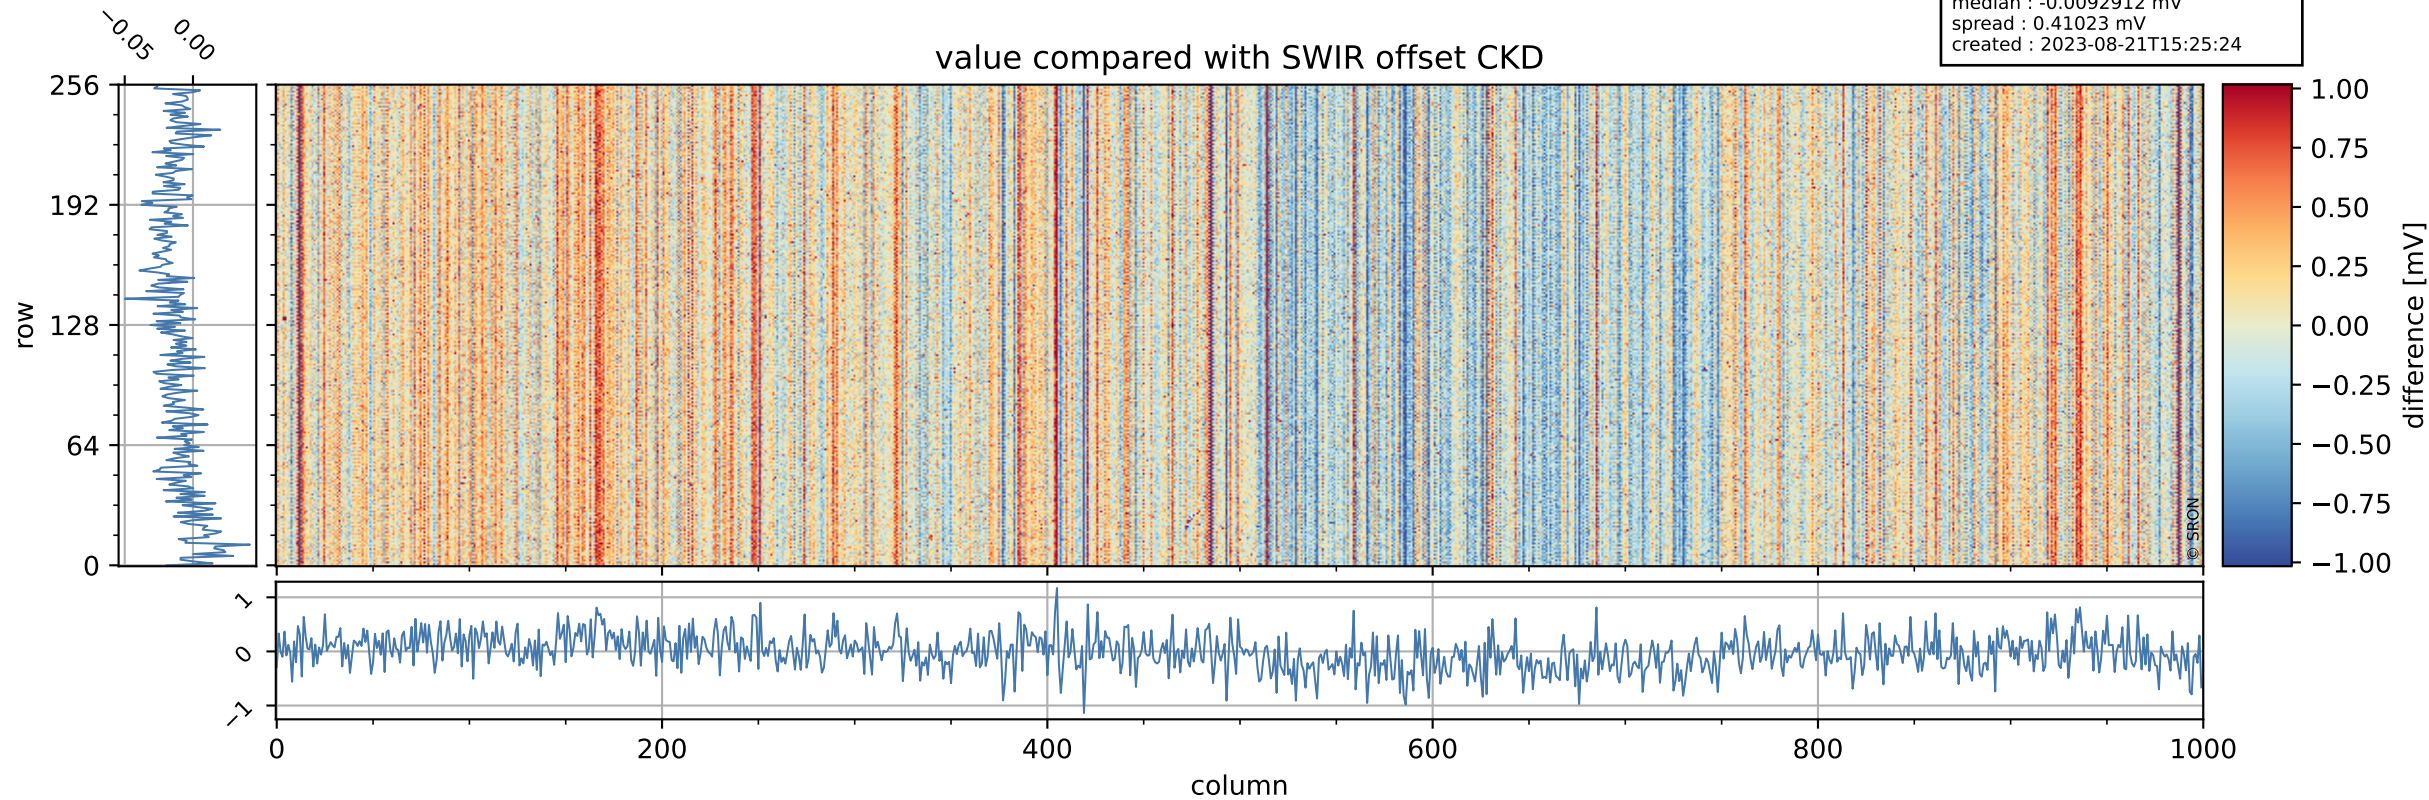

Tropomi SWIR offset (official)

orbits : 19 in [26617, 26662]
coverage : 2022-12-02 / 2022-12-05
median : 0.52601 V
spread : 0.03591 V
created : 2023-08-21T15:25:23

value detector map

Tropomi SWIR offset (official)

orbits : 19 in [26617, 26662]
coverage : 2022-12-02 / 2022-12-05
median : 27.439 μV
spread : 13.972 μV
created : 2023-08-21T15:25:24

Tropomi SWIR offset (official)

orbits : 19 in [26617, 26662]
coverage : 2022-12-02 / 2022-12-05
median : -0.0092912 mV
spread : 0.41023 mV
created : 2023-08-21T15:25:24

value compared with SWIR offset CKD

Tropomi SWIR offset (official) ground-tracks of Sentinel-5P

orbits : 19 in [26617, 26662]
coverage : 2022-12-02 / 2022-12-05
created : 2023-08-21T15:25:24

Tropomi SWIR offset (official)

orbits : [2827, 26662]
coverage : 2018-04-30 / 2022-12-05
created : 2023-08-21T15:25:25

trend of detector median & temperatures