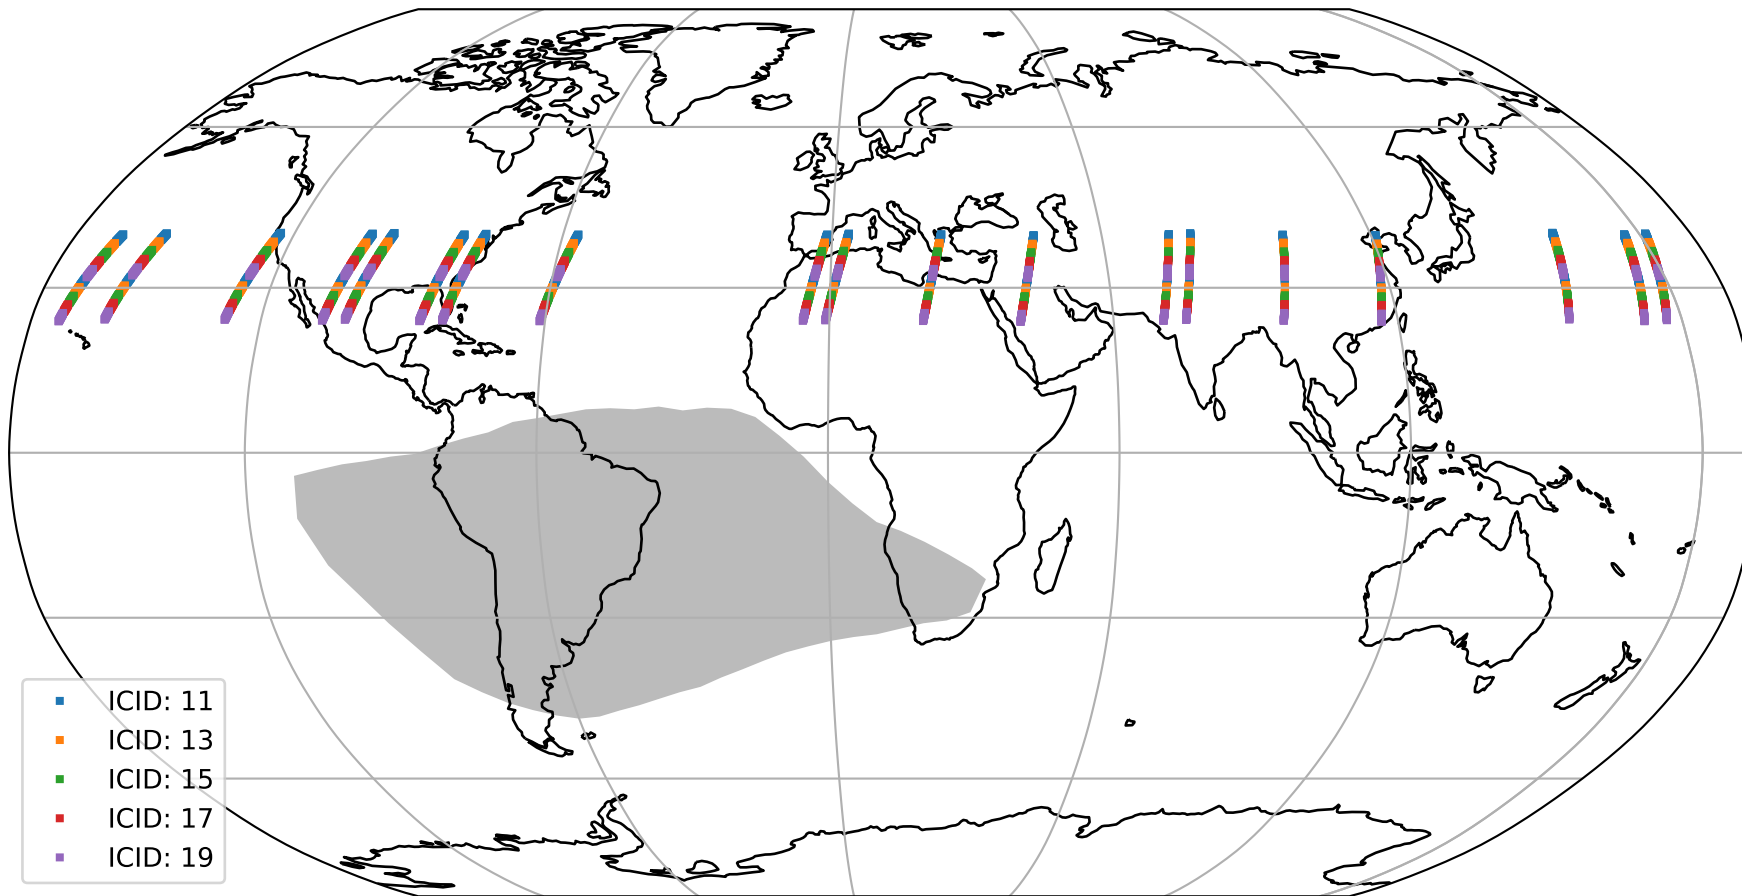

Tropomi SWIR offset (official)

orbits : 19 in [26617, 26662]
coverage : 2022-12-02 / 2022-12-05
median : 0.52601 V
spread : 0.03591 V
created : 2023-08-21T15:25:23

value detector map

Tropomi SWIR offset (official)

orbits : 19 in [26617, 26662]
coverage : 2022-12-02 / 2022-12-05
median : 27.439 μV
spread : 13.972 μV
created : 2023-08-21T15:25:24

Tropomi SWIR offset (official)

orbits : 19 in [26617, 26662]
coverage : 2022-12-02 / 2022-12-05
median : -0.0092912 mV
spread : 0.41023 mV
created : 2023-08-21T15:25:24

value compared with SWIR offset CKD

Tropomi SWIR offset (official) ground-tracks of Sentinel-5P

orbits : 19 in [26617, 26662]
coverage : 2022-12-02 / 2022-12-05
created : 2023-08-21T15:25:24

Tropomi SWIR offset (official)

orbits : [2827, 26662]
coverage : 2018-04-30 / 2022-12-05
created : 2023-08-21T15:25:25

trend of detector median & temperatures