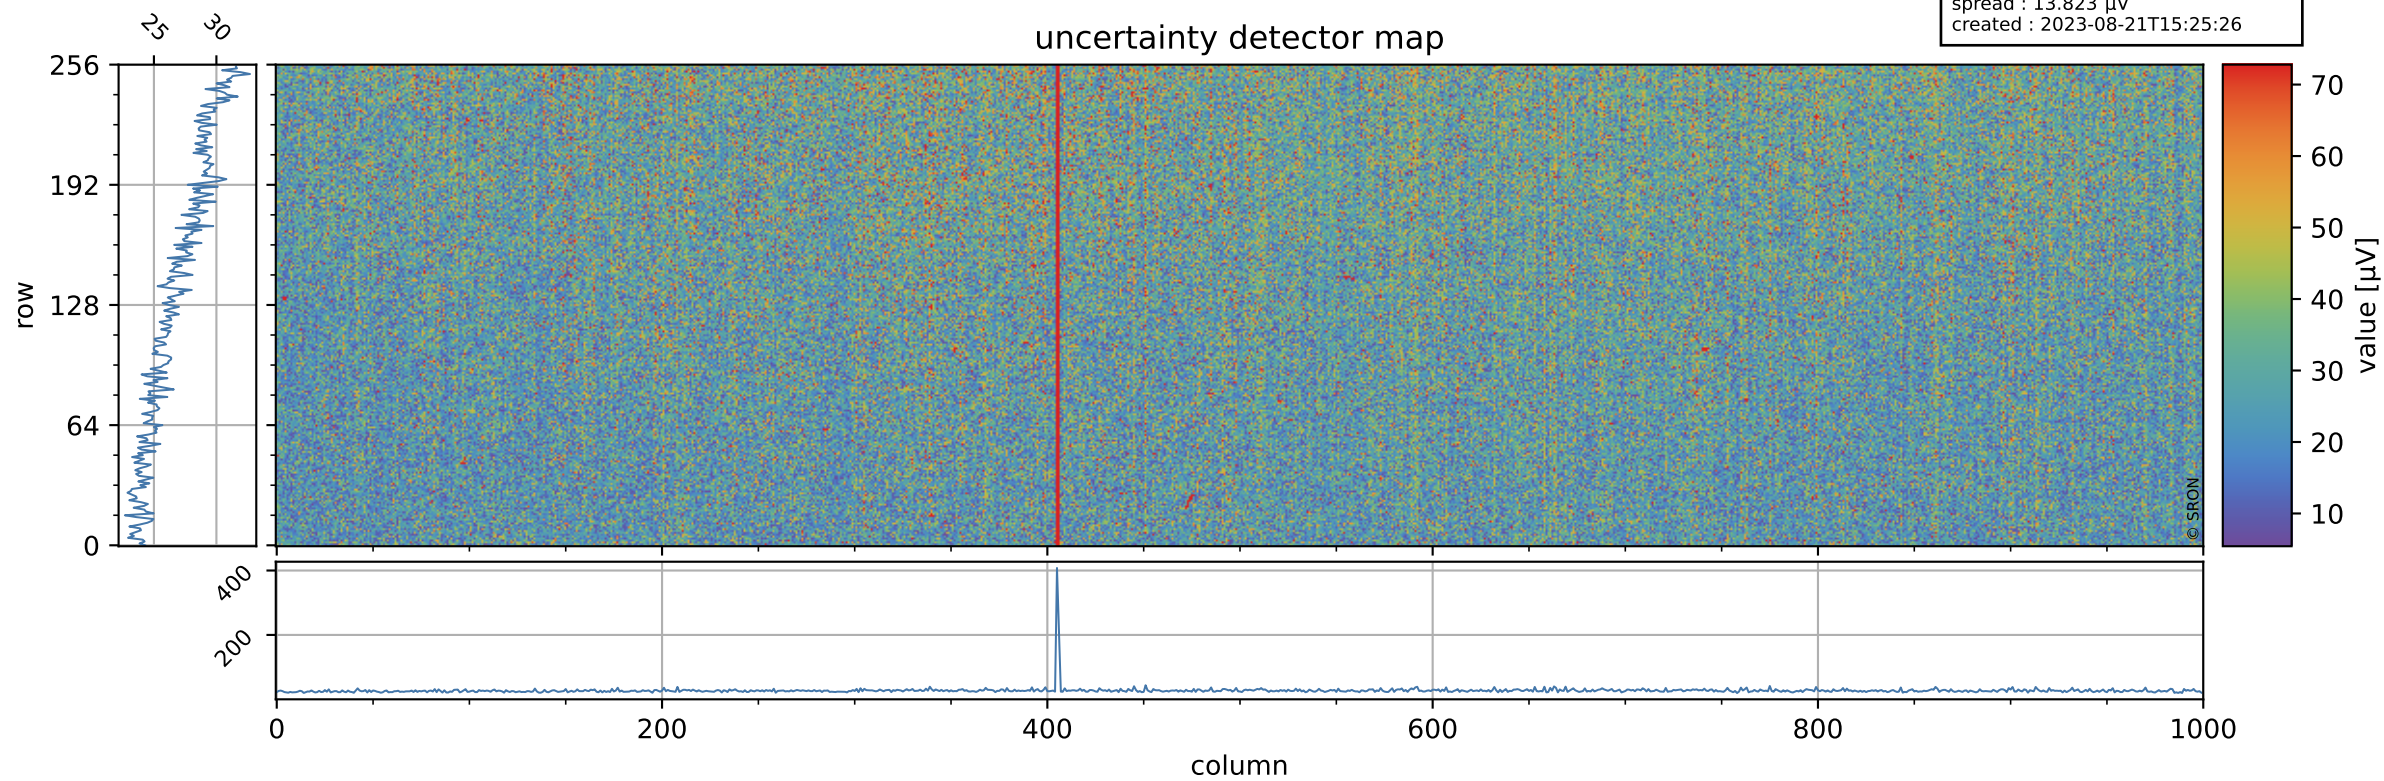

# Tropomi SWIR offset (official)

orbits : 20 in [26632, 26677]  
coverage : 2022-12-03 / 2022-12-06  
median : 0.52601 V  
spread : 0.035911 V  
created : 2023-08-21T15:25:26

## value detector map

# Tropomi SWIR offset (official)

orbits : 20 in [26632, 26677]  
coverage : 2022-12-03 / 2022-12-06  
median : 27.039  $\mu\text{V}$   
spread : 13.823  $\mu\text{V}$   
created : 2023-08-21T15:25:26

# Tropomi SWIR offset (official) ground-tracks of Sentinel-5P

orbits : 20 in [26632, 26677]  
coverage : 2022-12-03 / 2022-12-06  
created : 2023-08-21T15:25:27