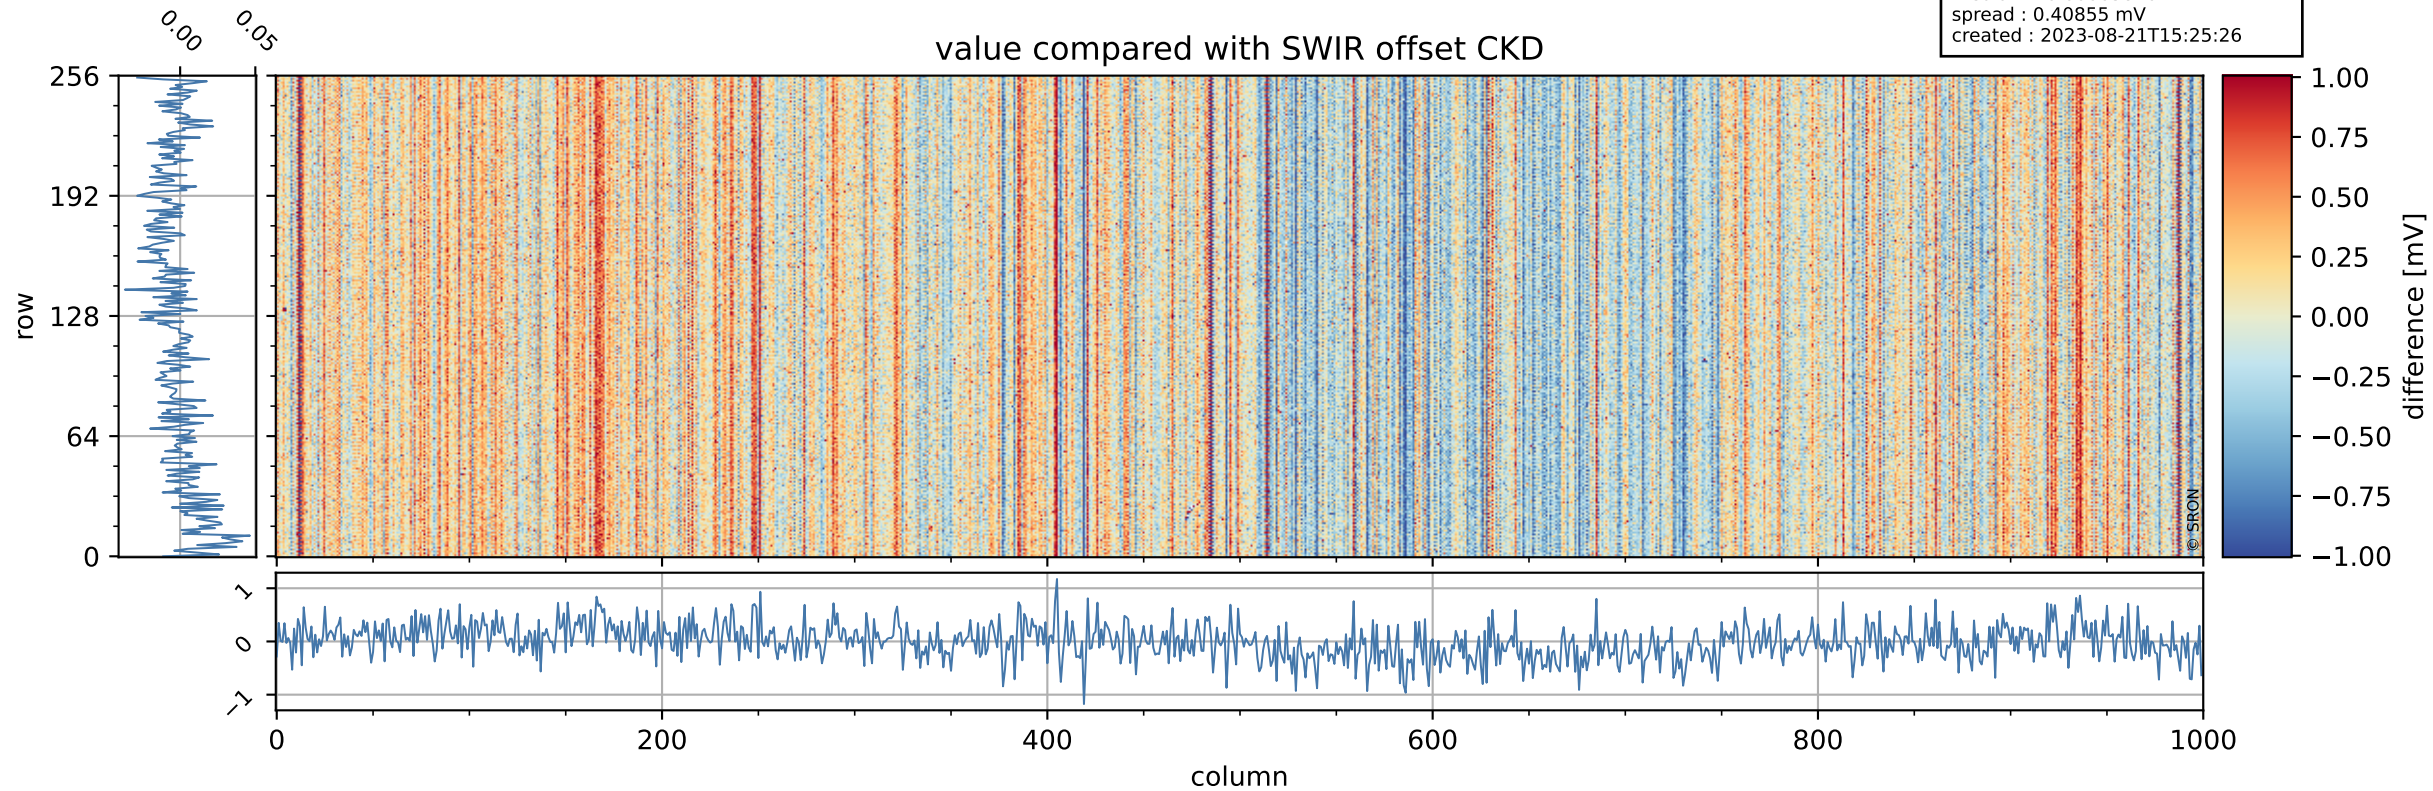

## value detector map

# Tropomi SWIR offset (official)

orbits : 20 in [26632, 26677]  
coverage : 2022-12-03 / 2022-12-06  
median : 27.039  $\mu\text{V}$   
spread : 13.823  $\mu\text{V}$   
created : 2023-08-21T15:25:26

# Tropomi SWIR offset (official)

orbits : 20 in [26632, 26677]  
coverage : 2022-12-03 / 2022-12-06  
median : -0.00065816 mV  
spread : 0.40855 mV  
created : 2023-08-21T15:25:26

value compared with SWIR offset CKD

# Tropomi SWIR offset (official) ground-tracks of Sentinel-5P

orbits : 20 in [26632, 26677]  
coverage : 2022-12-03 / 2022-12-06  
created : 2023-08-21T15:25:27