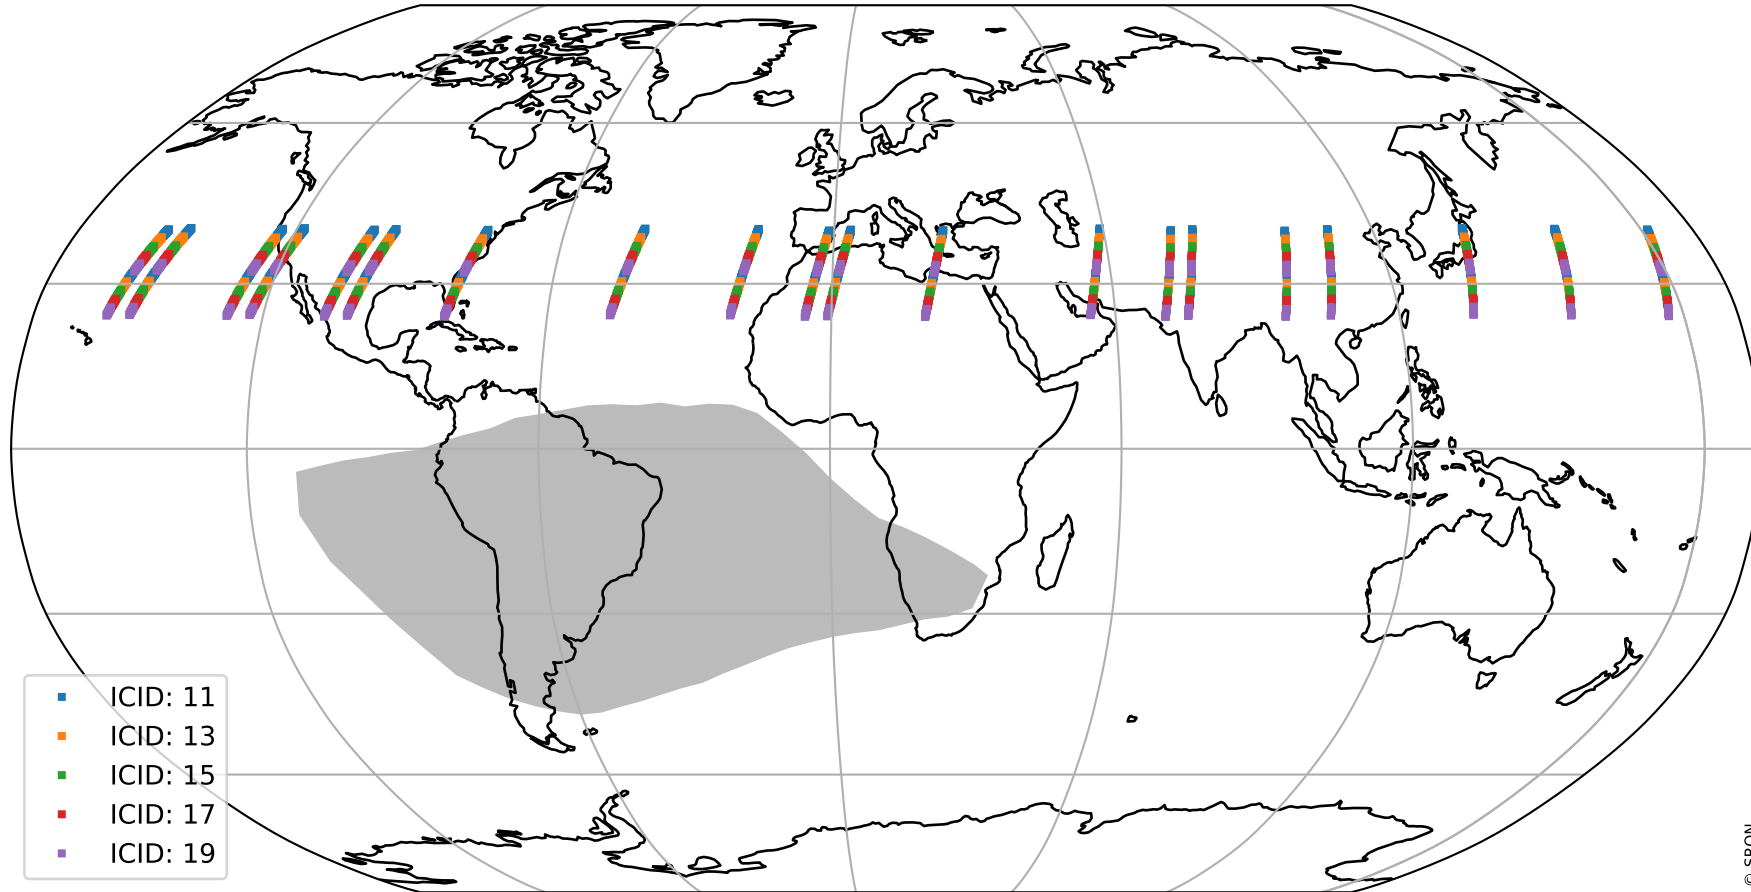

# Tropomi SWIR offset (official)

orbits : 20 in [26632, 26677]  
coverage : 2022-12-03 / 2022-12-06  
median : 27.039  $\mu\text{V}$   
spread : 13.823  $\mu\text{V}$   
created : 2023-08-21T15:25:26

# Tropomi SWIR offset (official)

orbits : 20 in [26632, 26677]  
coverage : 2022-12-03 / 2022-12-06  
median : -0.00065816 mV  
spread : 0.40855 mV  
created : 2023-08-21T15:25:26

value compared with SWIR offset CKD

# Tropomi SWIR offset (official) ground-tracks of Sentinel-5P

orbits : 20 in [26632, 26677]  
coverage : 2022-12-03 / 2022-12-06  
created : 2023-08-21T15:25:27

# Tropomi SWIR offset (official)

orbits : [2827, 26677]  
coverage : 2018-04-30 / 2022-12-06  
created : 2023-08-21T15:25:27