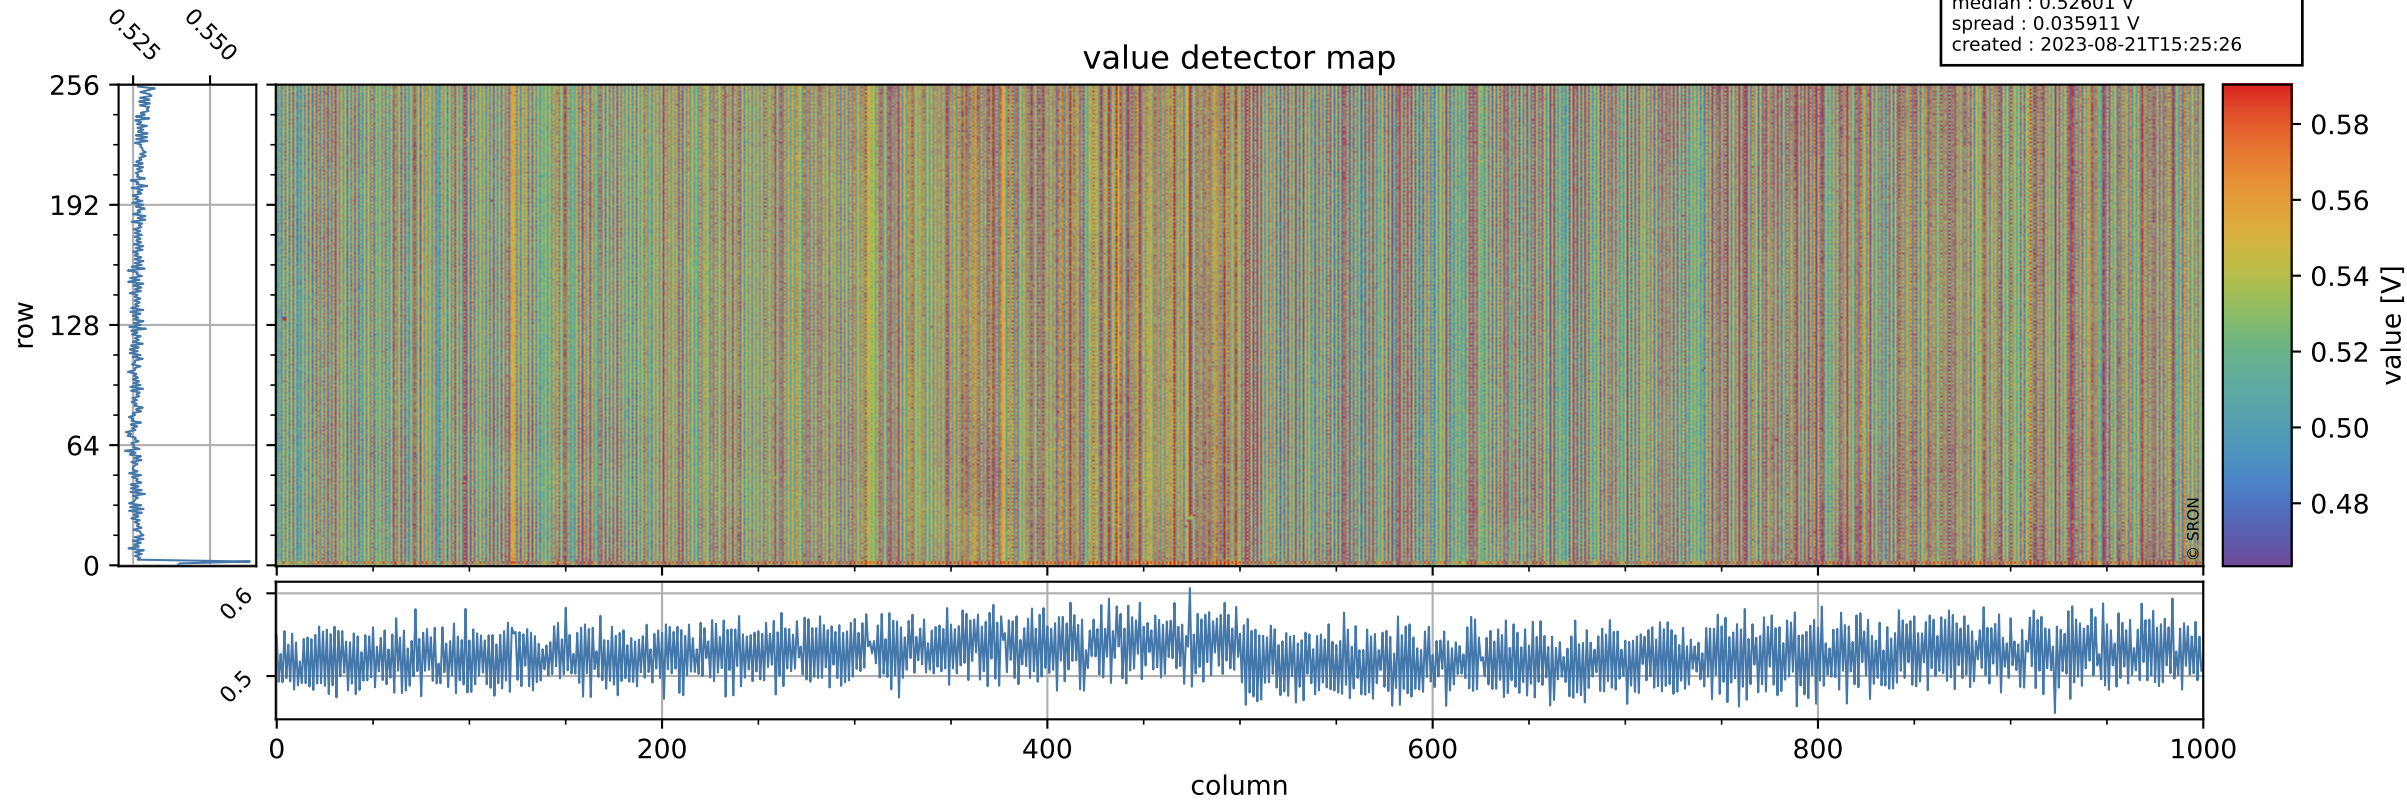

# Tropomi SWIR offset (official)

orbits : 20 in [26632, 26677]  
coverage : 2022-12-03 / 2022-12-06  
median : 0.52601 V  
spread : 0.035911 V  
created : 2023-08-21T15:25:26

## value detector map

# Tropomi SWIR offset (official)

orbits : 20 in [26632, 26677]  
coverage : 2022-12-03 / 2022-12-06  
median : 27.039  $\mu\text{V}$   
spread : 13.823  $\mu\text{V}$   
created : 2023-08-21T15:25:26

# Tropomi SWIR offset (official) ground-tracks of Sentinel-5P

orbits : 20 in [26632, 26677]  
coverage : 2022-12-03 / 2022-12-06  
created : 2023-08-21T15:25:27