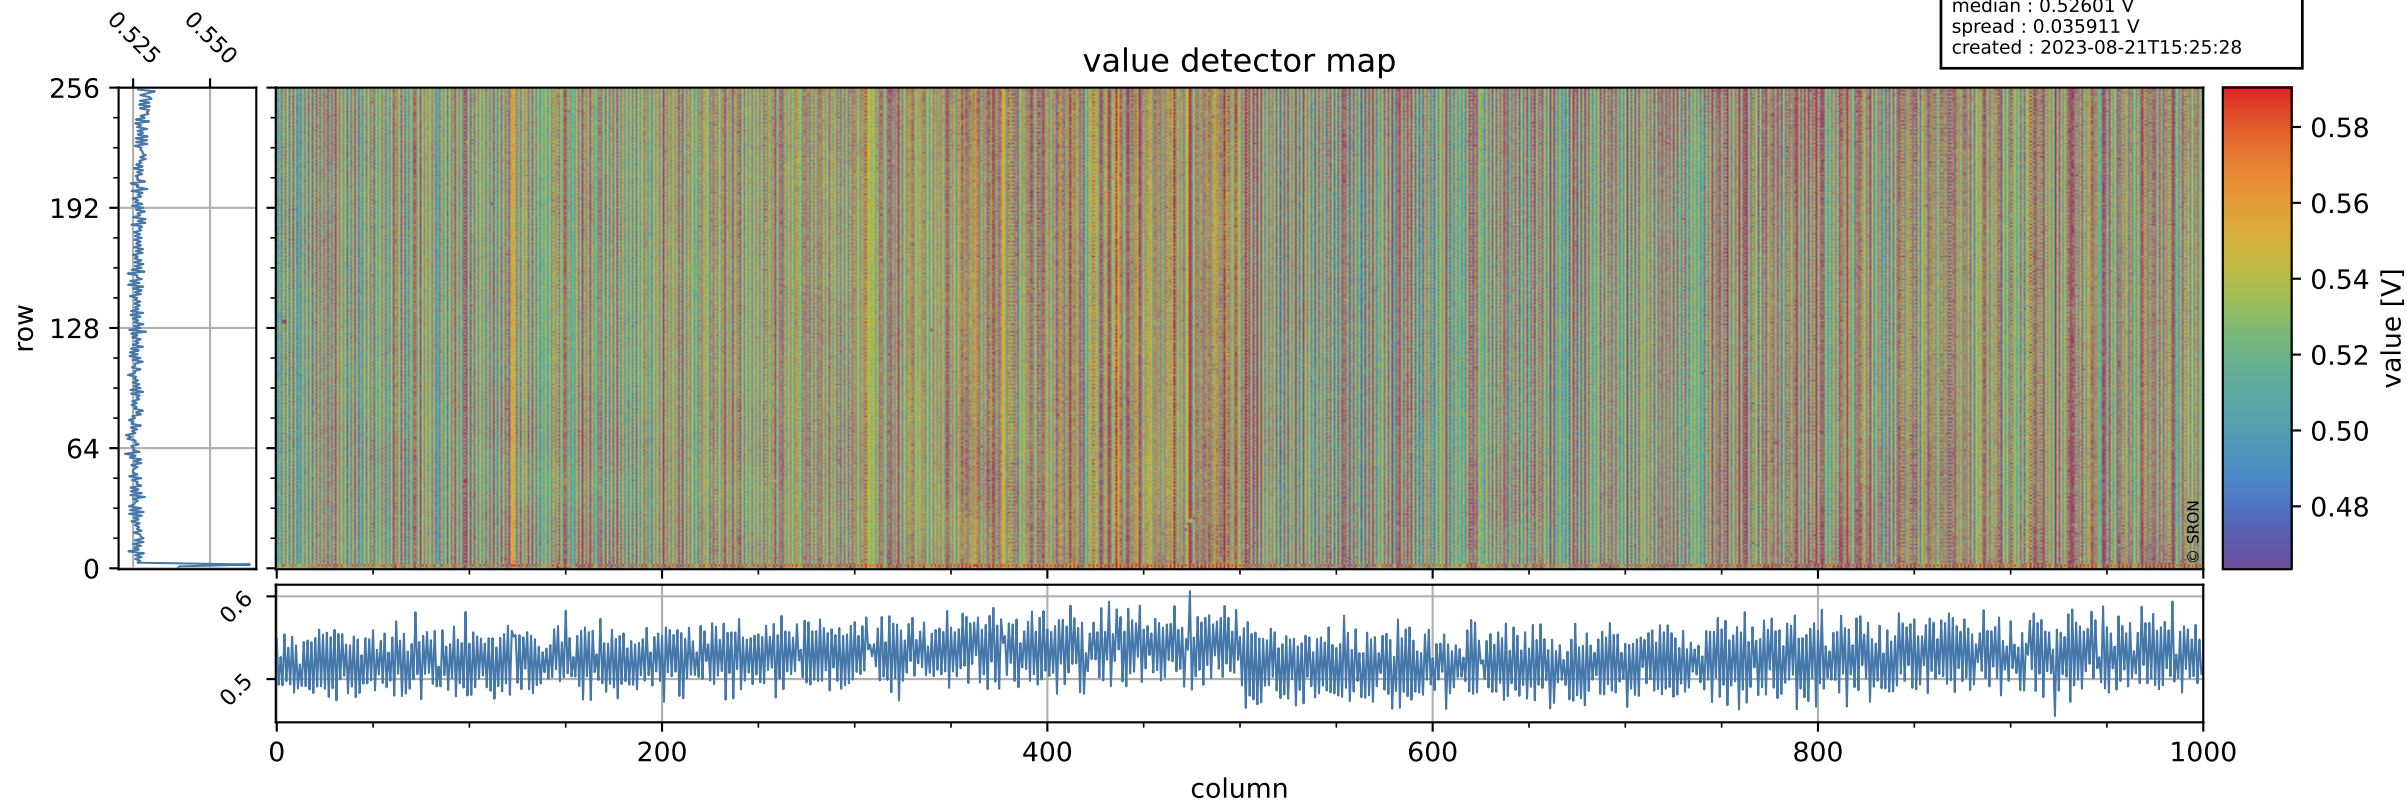

# Tropomi SWIR offset (official)

orbits : 19 in [26647, 26692]  
coverage : 2022-12-04 / 2022-12-07  
median : 0.52601 V  
spread : 0.035911 V  
created : 2023-08-21T15:25:28

## value detector map

# Tropomi SWIR offset (official)

orbits : 19 in [26647, 26692]  
coverage : 2022-12-04 / 2022-12-07  
median : 27.304  $\mu\text{V}$   
spread : 13.873  $\mu\text{V}$   
created : 2023-08-21T15:25:28

# Tropomi SWIR offset (official) ground-tracks of Sentinel-5P

orbits : 19 in [26647, 26692]  
coverage : 2022-12-04 / 2022-12-07  
created : 2023-08-21T15:25:29