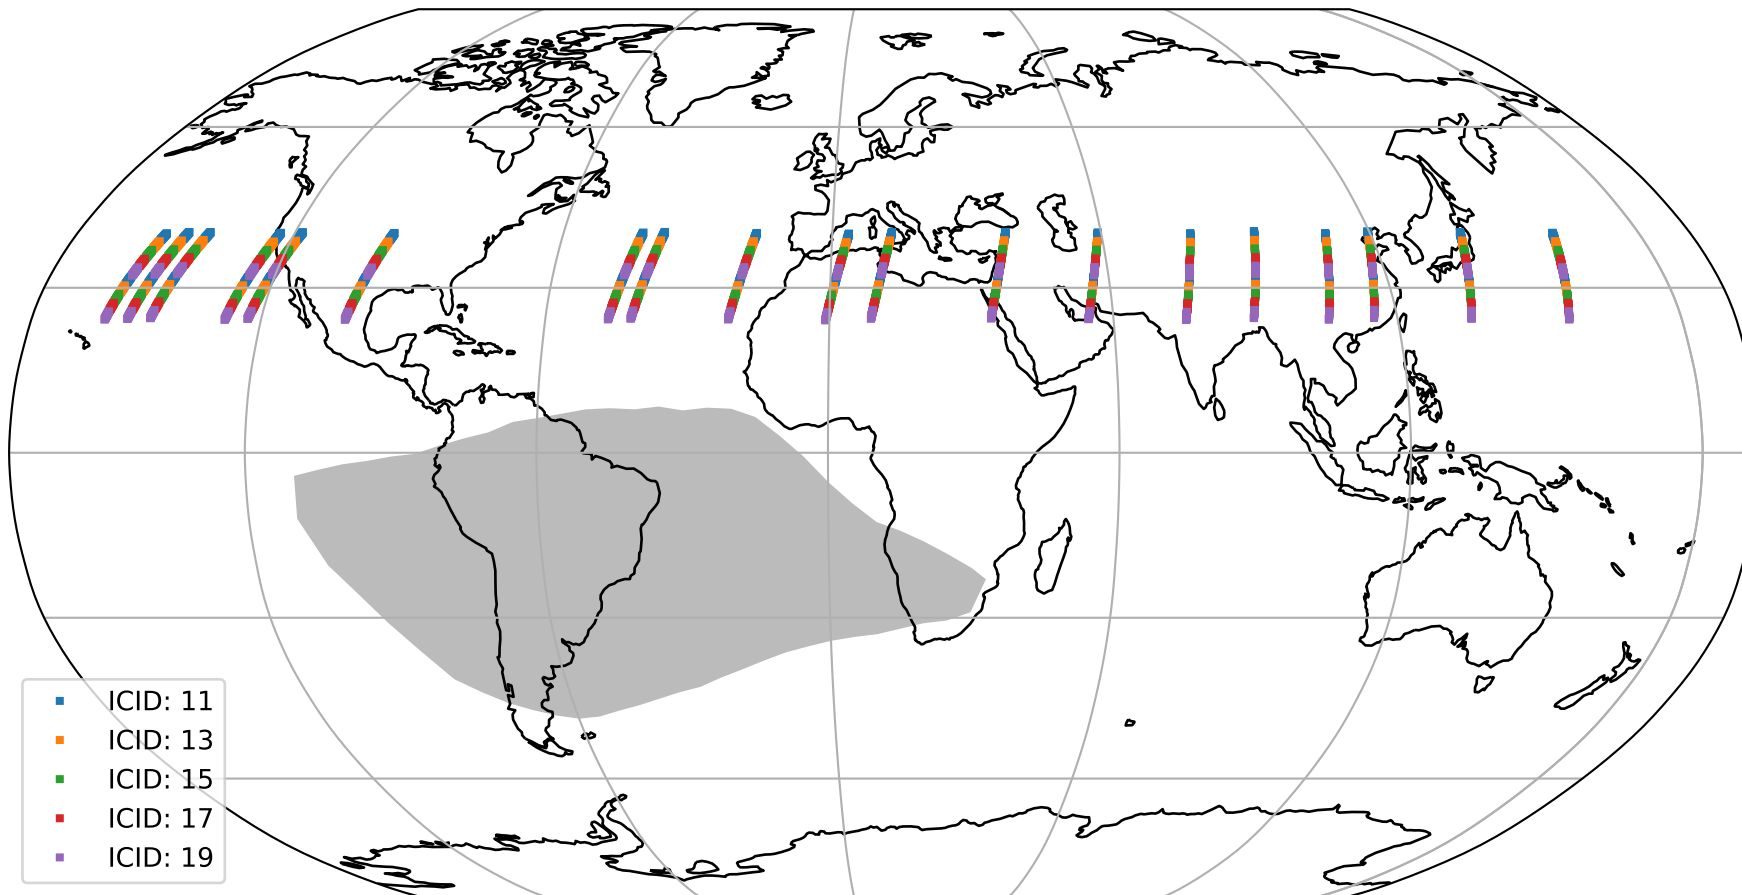

# Tropomi SWIR offset (official)

orbits : 19 in [26647, 26692]  
coverage : 2022-12-04 / 2022-12-07  
median : 27.304  $\mu\text{V}$   
spread : 13.873  $\mu\text{V}$   
created : 2023-08-21T15:25:28

# Tropomi SWIR offset (official)

value compared with SWIR offset CKD

orbits : 19 in [26647, 26692]  
coverage : 2022-12-04 / 2022-12-07  
median : -0.0042936 mV  
spread : 0.40757 mV  
created : 2023-08-21T15:25:28

# Tropomi SWIR offset (official) ground-tracks of Sentinel-5P

orbits : 19 in [26647, 26692]  
coverage : 2022-12-04 / 2022-12-07  
created : 2023-08-21T15:25:29

# Tropomi SWIR offset (official)

orbits : [2827, 26692]  
coverage : 2018-04-30 / 2022-12-07  
created : 2023-08-21T15:25:29