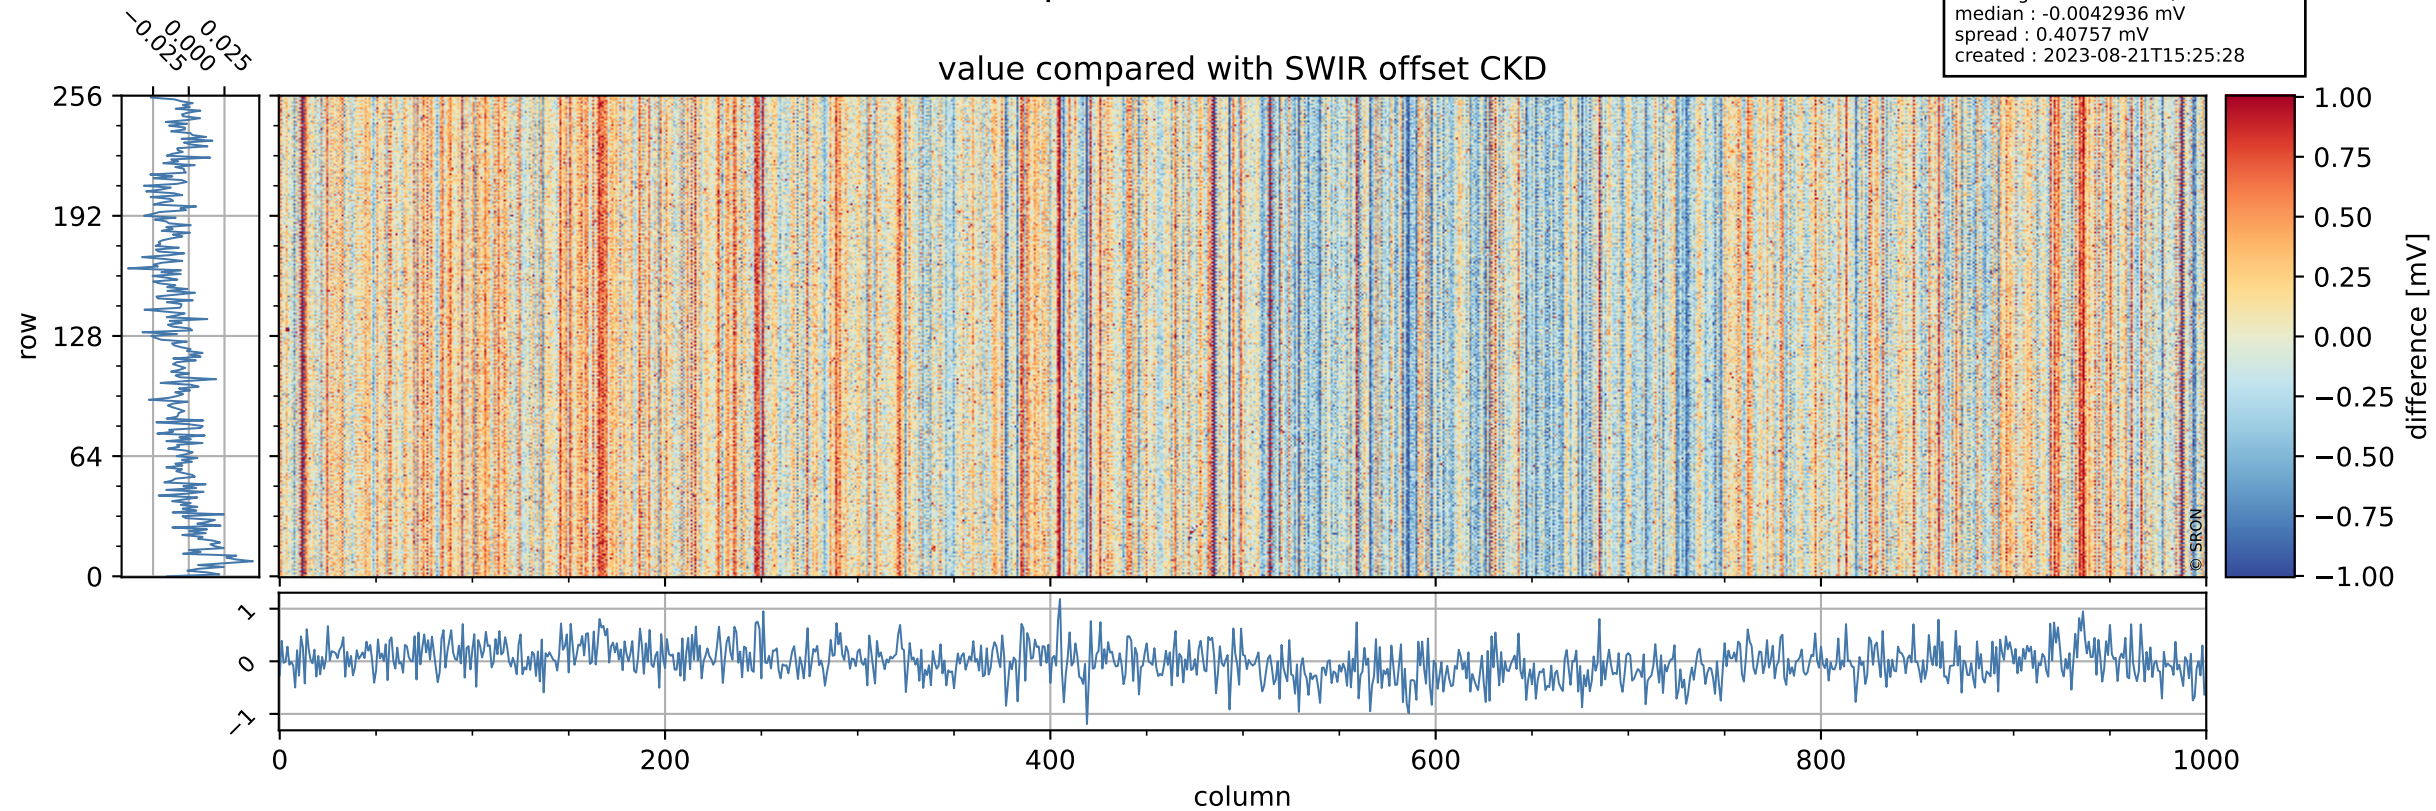

## value detector map

# Tropomi SWIR offset (official)

orbits : 19 in [26647, 26692]  
coverage : 2022-12-04 / 2022-12-07  
median : 27.304  $\mu\text{V}$   
spread : 13.873  $\mu\text{V}$   
created : 2023-08-21T15:25:28

# Tropomi SWIR offset (official) ground-tracks of Sentinel-5P

orbits : 19 in [26647, 26692]  
coverage : 2022-12-04 / 2022-12-07  
created : 2023-08-21T15:25:29

# Tropomi SWIR offset (official)

orbits : [2827, 26692]  
coverage : 2018-04-30 / 2022-12-07  
created : 2023-08-21T15:25:29