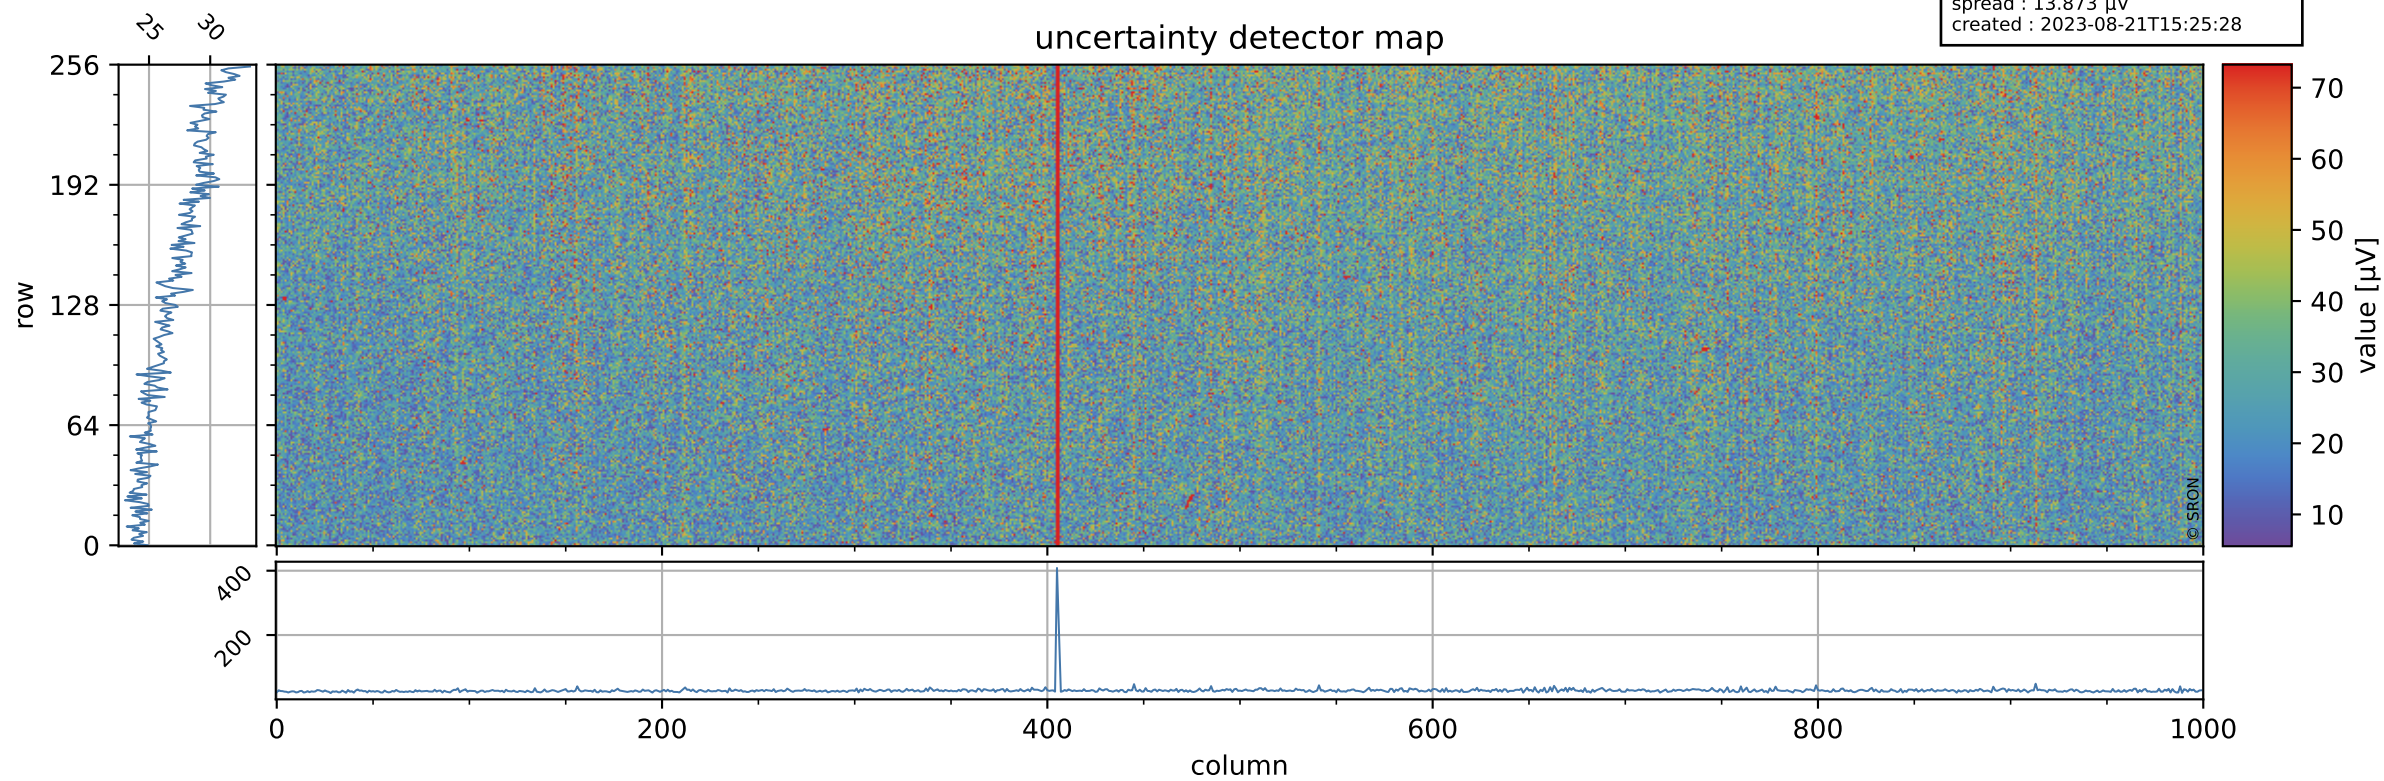

# Tropomi SWIR offset (official)

orbits : 19 in [26647, 26692]  
coverage : 2022-12-04 / 2022-12-07  
median : 0.52601 V  
spread : 0.035911 V  
created : 2023-08-21T15:25:28

## value detector map

# Tropomi SWIR offset (official)

orbits : 19 in [26647, 26692]  
coverage : 2022-12-04 / 2022-12-07  
median : 27.304  $\mu\text{V}$   
spread : 13.873  $\mu\text{V}$   
created : 2023-08-21T15:25:28

# Tropomi SWIR offset (official) ground-tracks of Sentinel-5P

orbits : 19 in [26647, 26692]  
coverage : 2022-12-04 / 2022-12-07  
created : 2023-08-21T15:25:29