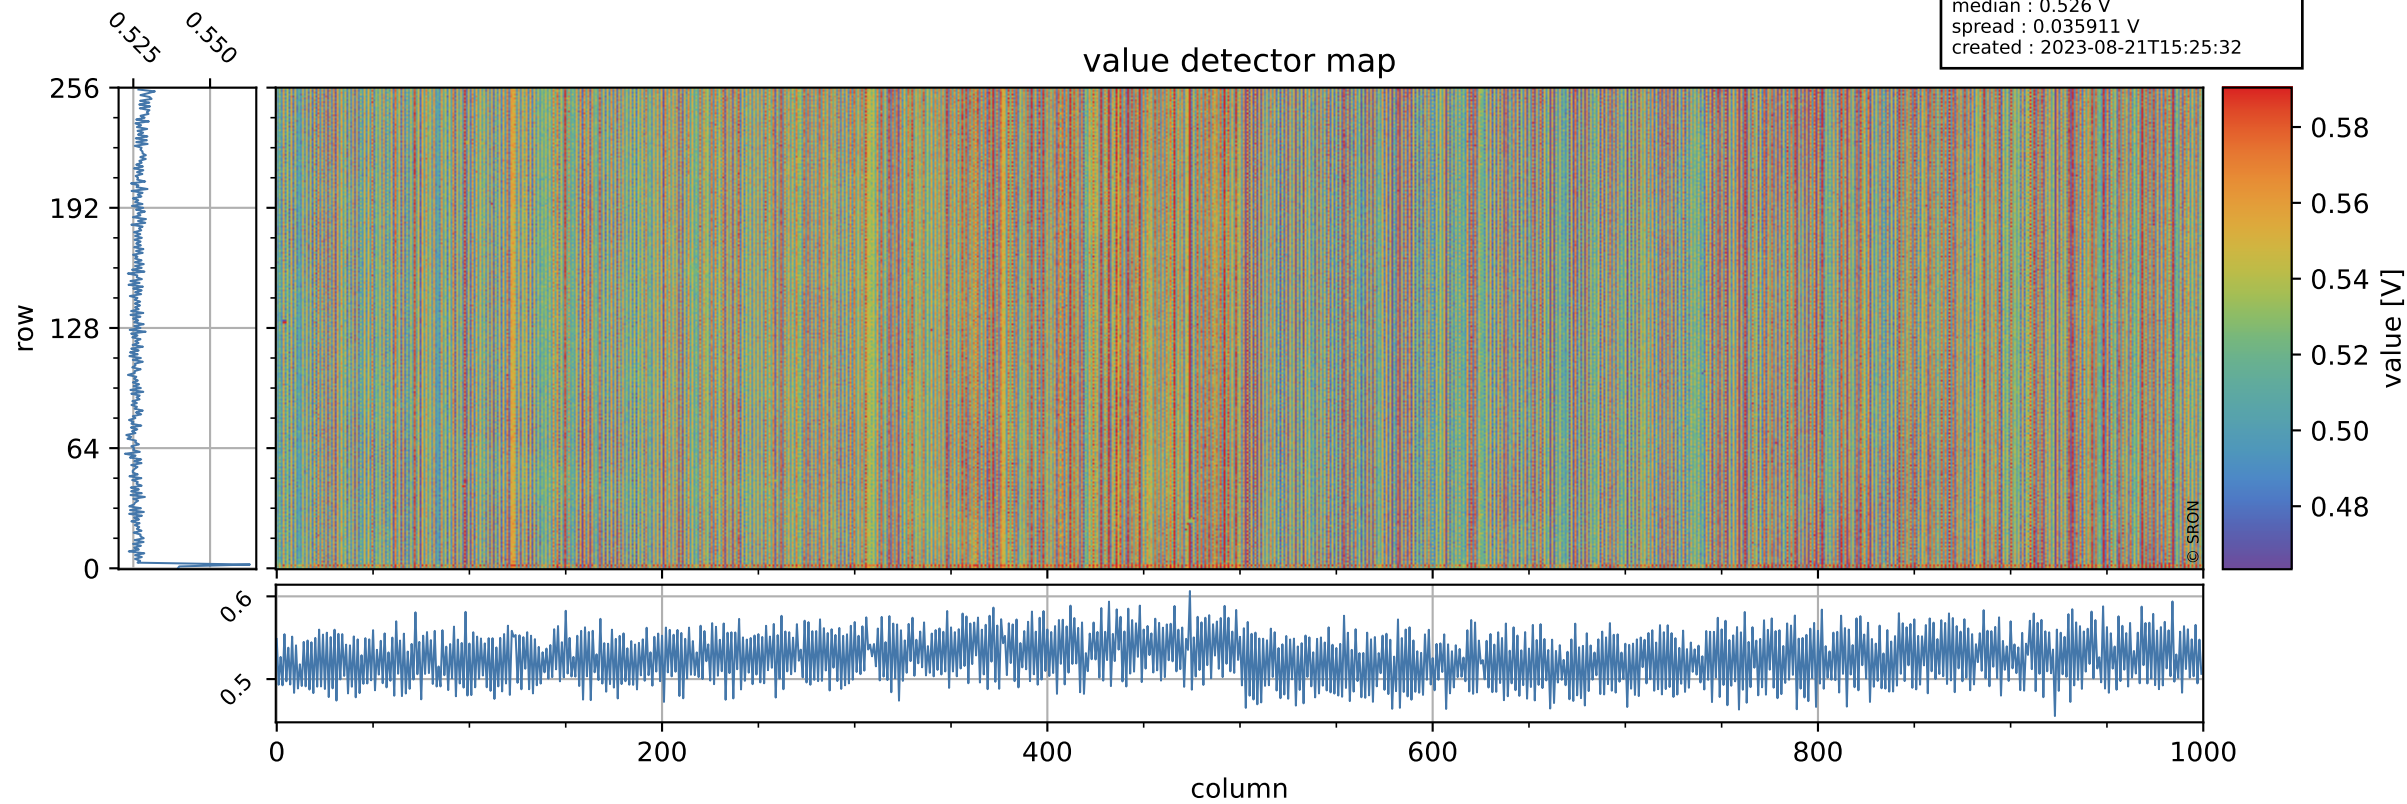

Tropomi SWIR offset (official)

orbits : 19 in [26677, 26722]
coverage : 2022-12-06 / 2022-12-09
median : 0.526 V
spread : 0.035911 V
created : 2023-08-21T15:25:32

value detector map

Tropomi SWIR offset (official)

orbits : 19 in [26677, 26722]
coverage : 2022-12-06 / 2022-12-09
median : 27.908 μV
spread : 14.14 μV
created : 2023-08-21T15:25:33

Tropomi SWIR offset (official)

orbits : 19 in [26677, 26722]
coverage : 2022-12-06 / 2022-12-09
median : -0.019416 mV
spread : 0.40856 mV
created : 2023-08-21T15:25:33

value compared with SWIR offset CKD

Tropomi SWIR offset (official) ground-tracks of Sentinel-5P

orbits : 19 in [26677, 26722]
coverage : 2022-12-06 / 2022-12-09
created : 2023-08-21T15:25:33

Tropomi SWIR offset (official)

orbits : [2827, 26722]
coverage : 2018-04-30 / 2022-12-09
created : 2023-08-21T15:25:34

trend of detector median & temperatures