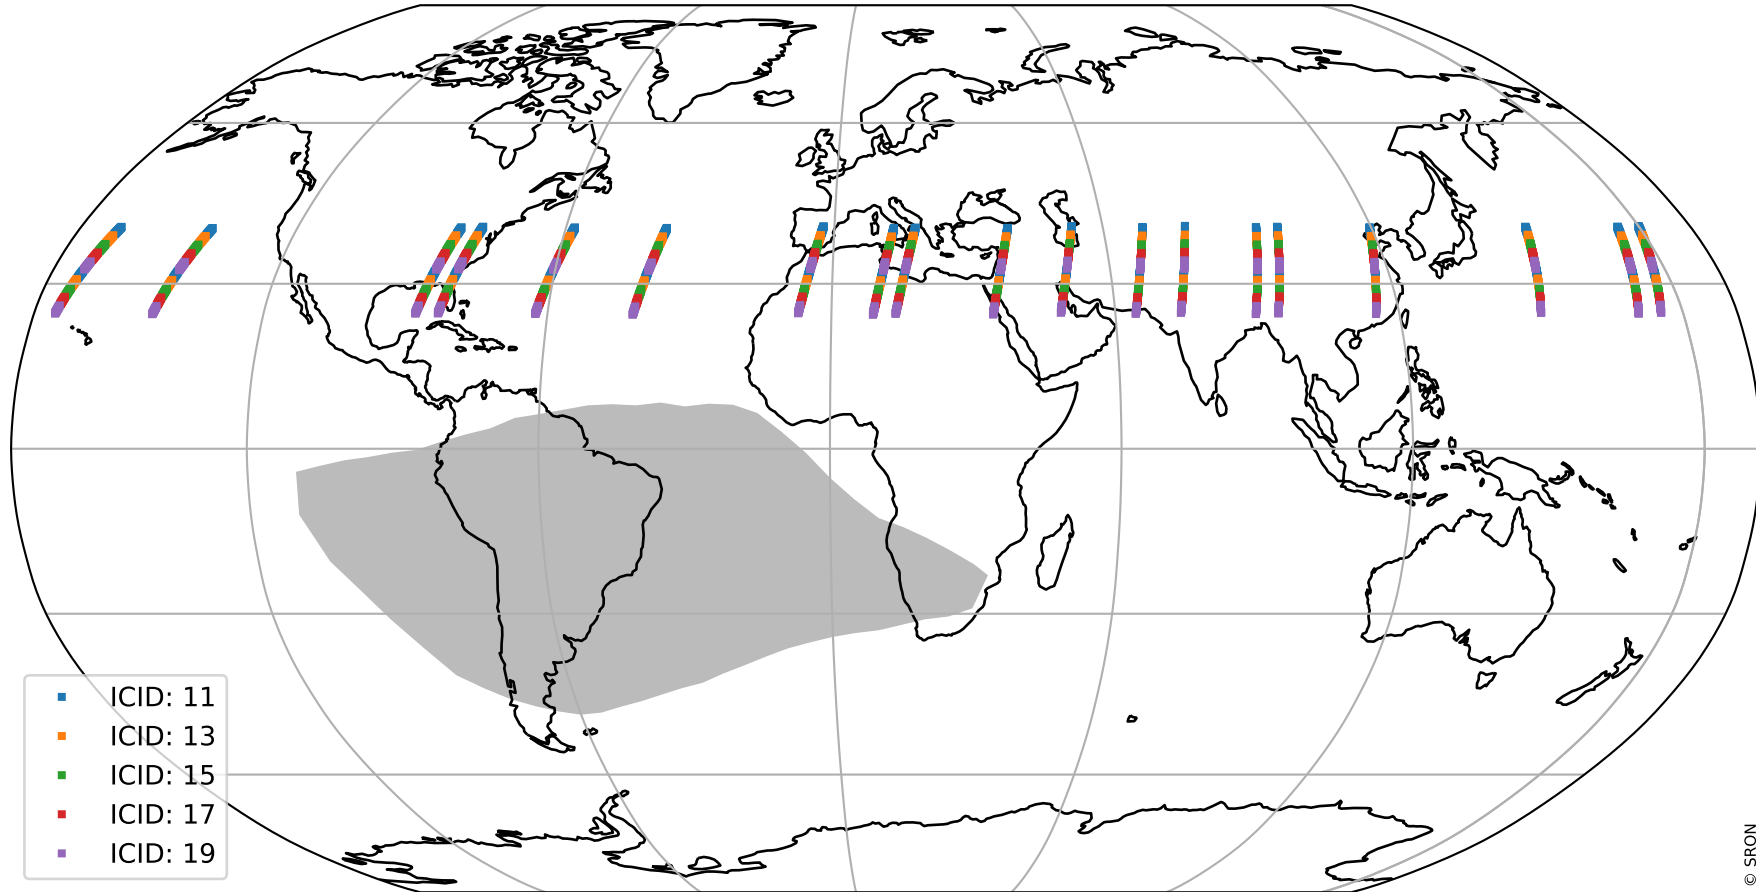

Tropomi SWIR offset (official)

orbits : 19 in [26677, 26722]
coverage : 2022-12-06 / 2022-12-09
median : 0.526 V
spread : 0.035911 V
created : 2023-08-21T15:25:32

value detector map

Tropomi SWIR offset (official)

orbits : 19 in [26677, 26722]
coverage : 2022-12-06 / 2022-12-09
median : 27.908 μV
spread : 14.14 μV
created : 2023-08-21T15:25:33

Tropomi SWIR offset (official)

orbits : 19 in [26677, 26722]
coverage : 2022-12-06 / 2022-12-09
median : -0.019416 mV
spread : 0.40856 mV
created : 2023-08-21T15:25:33

value compared with SWIR offset CKD

Tropomi SWIR offset (official) ground-tracks of Sentinel-5P

orbits : 19 in [26677, 26722]
coverage : 2022-12-06 / 2022-12-09
created : 2023-08-21T15:25:33

Tropomi SWIR offset (official)

orbits : [2827, 26722]
coverage : 2018-04-30 / 2022-12-09
created : 2023-08-21T15:25:34

trend of detector median & temperatures