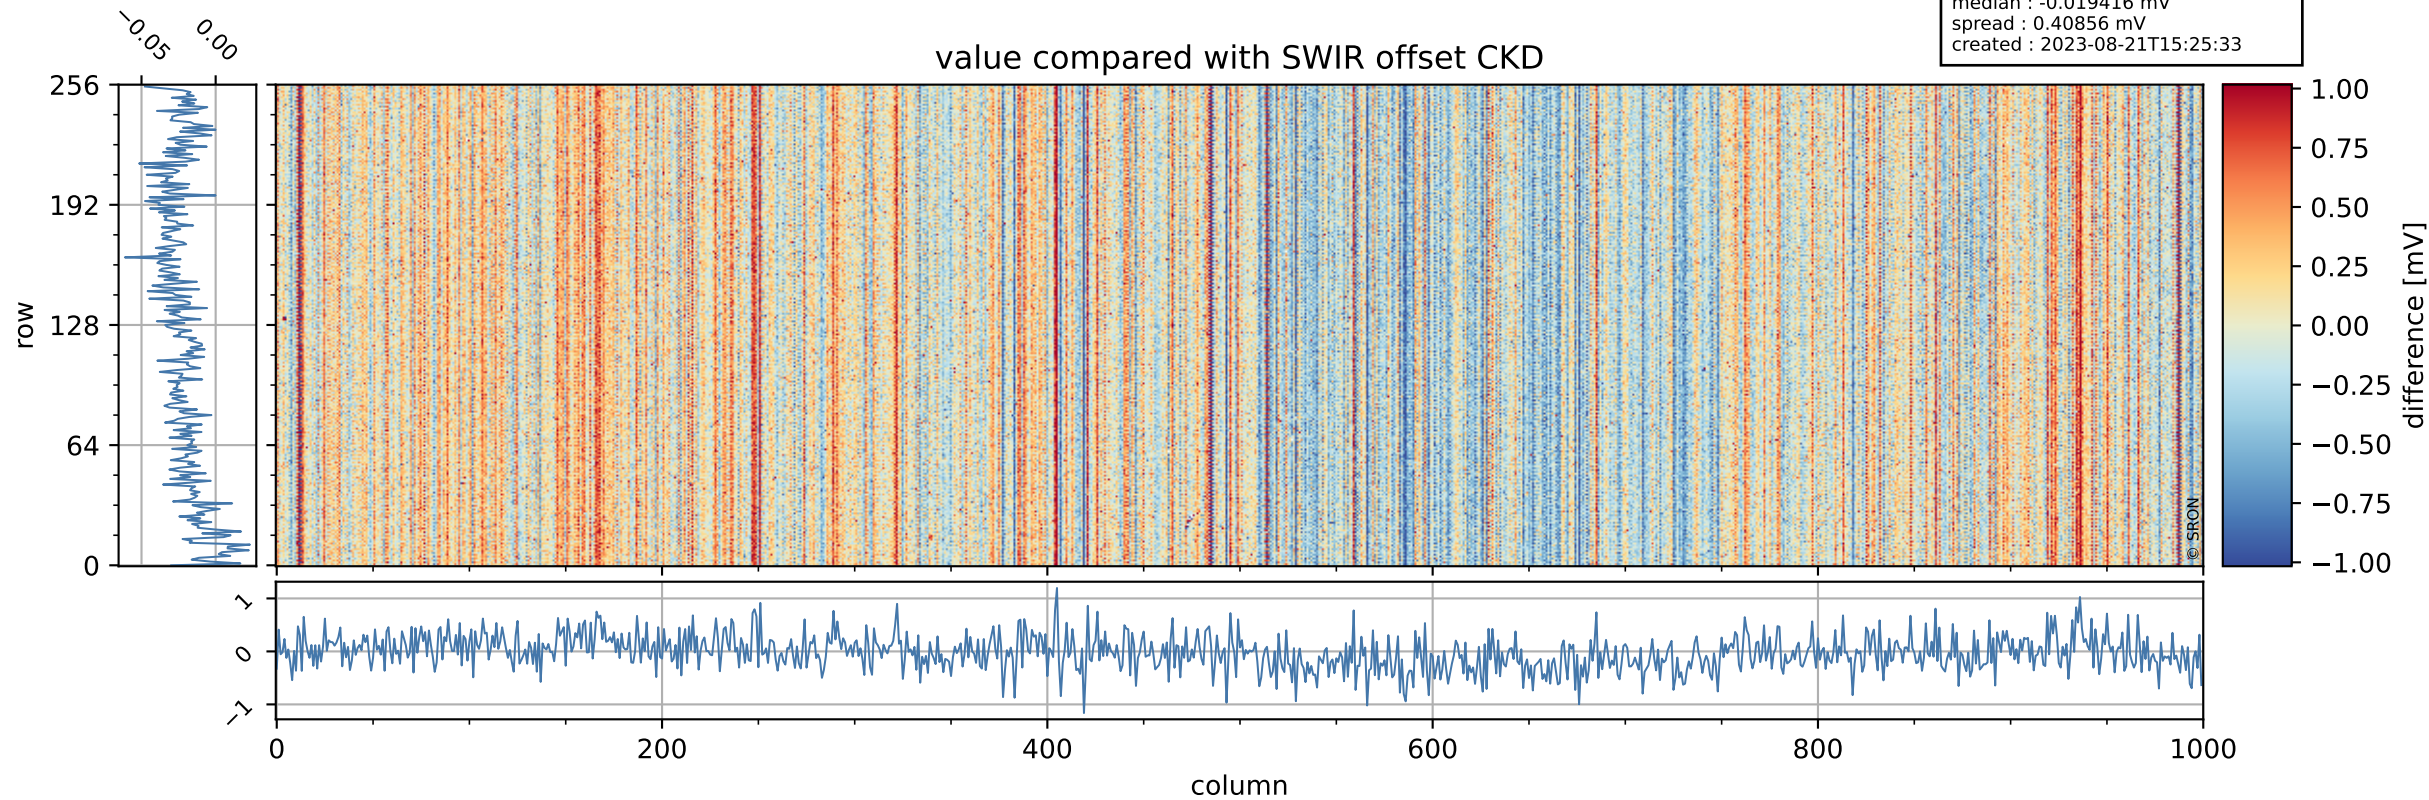

Tropomi SWIR offset (official)

orbits : 19 in [26677, 26722]
coverage : 2022-12-06 / 2022-12-09
median : 0.526 V
spread : 0.035911 V
created : 2023-08-21T15:25:32

value detector map

Tropomi SWIR offset (official)

orbits : 19 in [26677, 26722]
coverage : 2022-12-06 / 2022-12-09
median : 27.908 μV
spread : 14.14 μV
created : 2023-08-21T15:25:33

Tropomi SWIR offset (official)

orbits : 19 in [26677, 26722]
coverage : 2022-12-06 / 2022-12-09
median : -0.019416 mV
spread : 0.40856 mV
created : 2023-08-21T15:25:33

value compared with SWIR offset CKD

Tropomi SWIR offset (official) ground-tracks of Sentinel-5P

orbits : 19 in [26677, 26722]
coverage : 2022-12-06 / 2022-12-09
created : 2023-08-21T15:25:33

Tropomi SWIR offset (official)

orbits : [2827, 26722]
coverage : 2018-04-30 / 2022-12-09
created : 2023-08-21T15:25:34

trend of detector median & temperatures