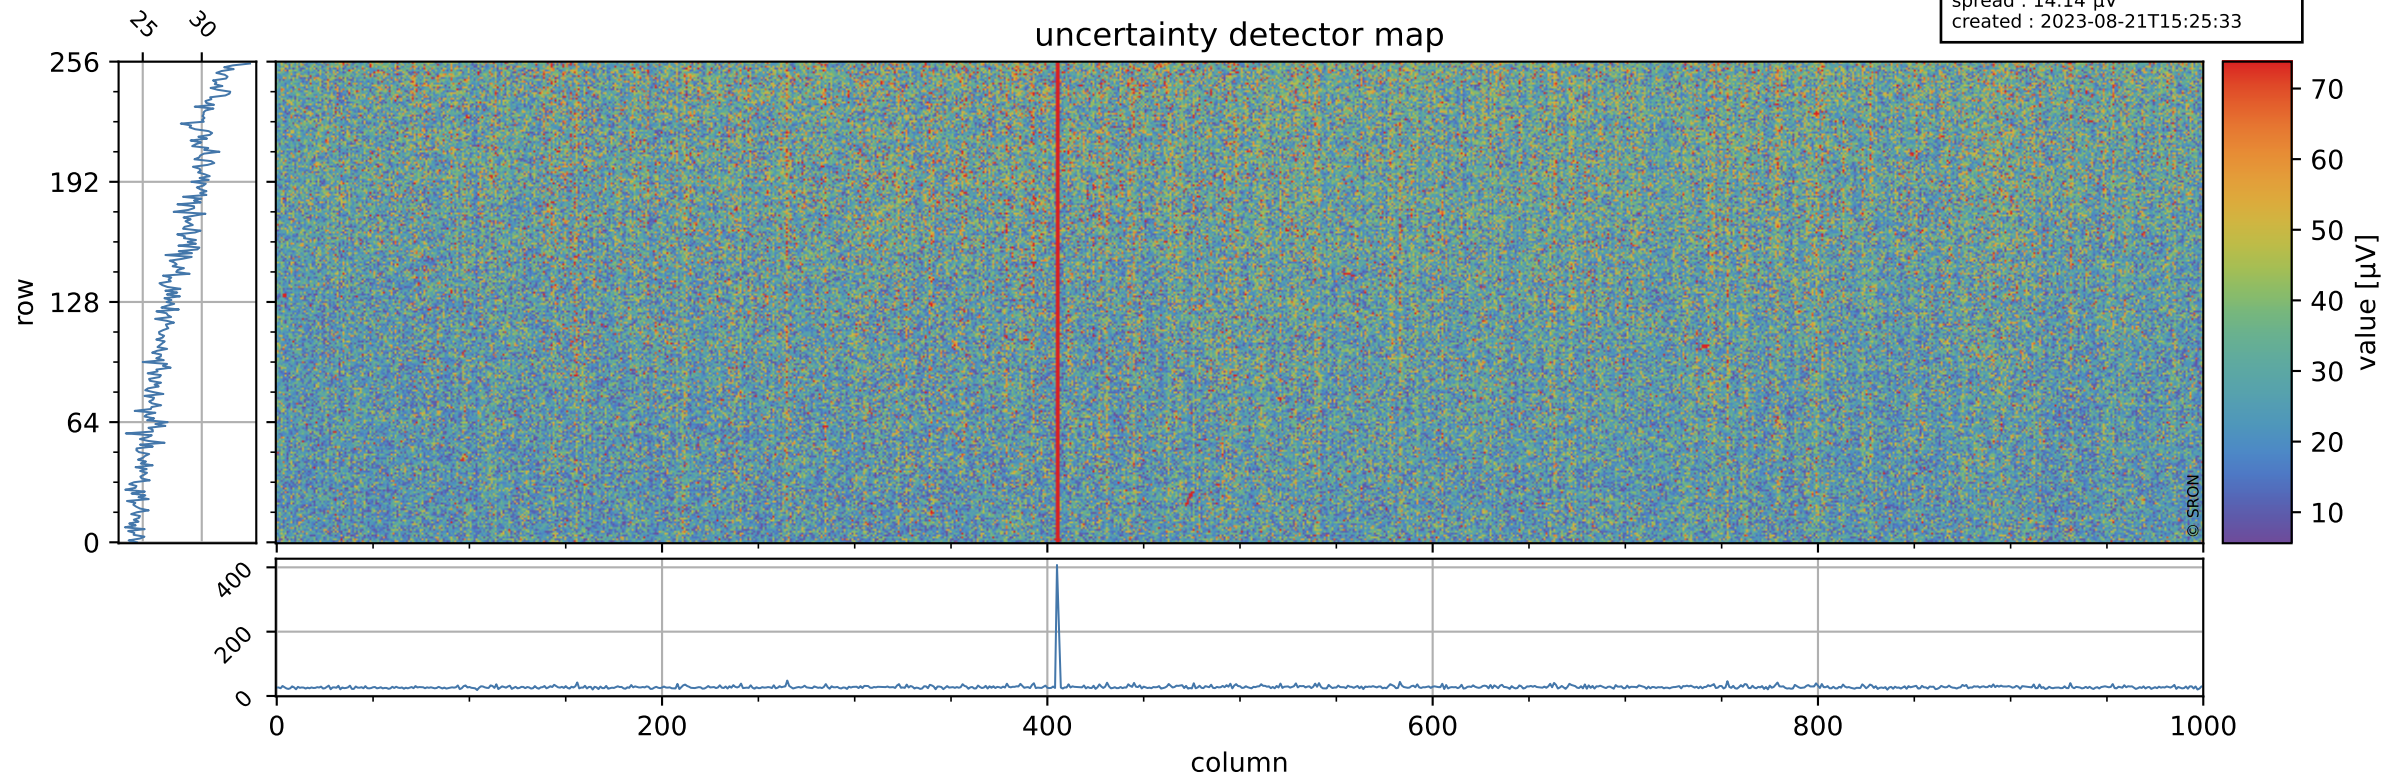

Tropomi SWIR offset (official)

orbits : 19 in [26677, 26722]
coverage : 2022-12-06 / 2022-12-09
median : 0.526 V
spread : 0.035911 V
created : 2023-08-21T15:25:32

value detector map

Tropomi SWIR offset (official)

orbits : 19 in [26677, 26722]
coverage : 2022-12-06 / 2022-12-09
median : 27.908 μV
spread : 14.14 μV
created : 2023-08-21T15:25:33

Tropomi SWIR offset (official)

orbits : 19 in [26677, 26722]
coverage : 2022-12-06 / 2022-12-09
median : -0.019416 mV
spread : 0.40856 mV
created : 2023-08-21T15:25:33

value compared with SWIR offset CKD

Tropomi SWIR offset (official) ground-tracks of Sentinel-5P

orbits : 19 in [26677, 26722]
coverage : 2022-12-06 / 2022-12-09
created : 2023-08-21T15:25:33

Tropomi SWIR offset (official)

orbits : [2827, 26722]
coverage : 2018-04-30 / 2022-12-09
created : 2023-08-21T15:25:34

trend of detector median & temperatures