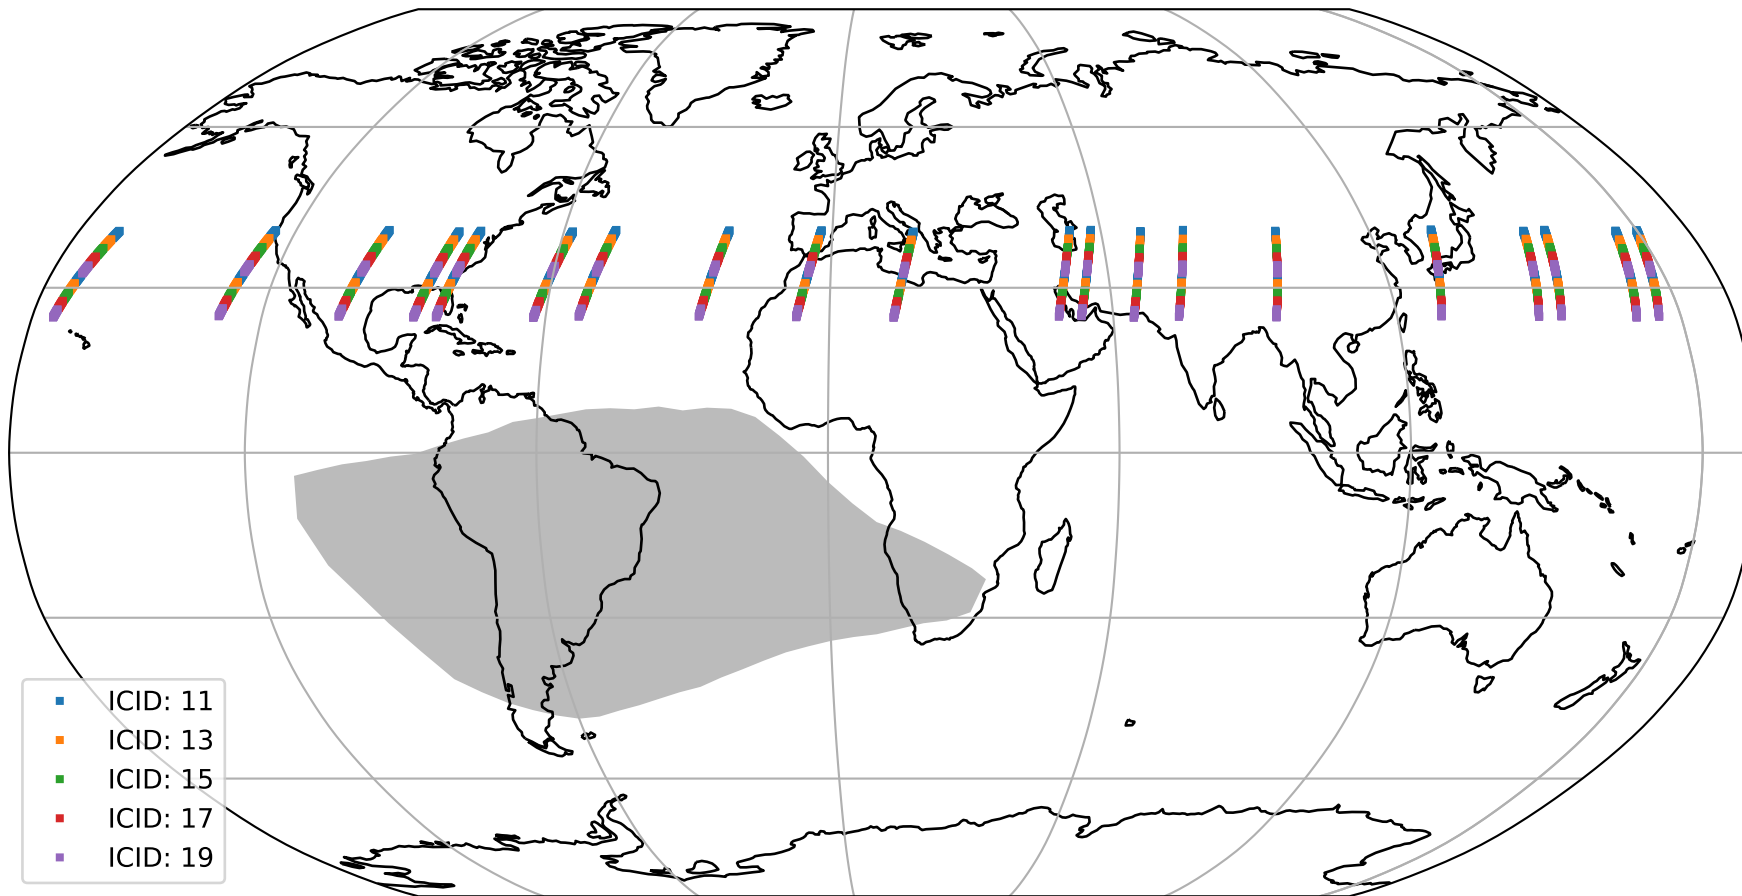

Tropomi SWIR offset (official)

orbits : 20 in [26692, 26737]
coverage : 2022-12-07 / 2022-12-10
median : 0.52599 V
spread : 0.035911 V
created : 2023-08-21T15:25:34

value detector map

Tropomi SWIR offset (official)

orbits : 20 in [26692, 26737]
coverage : 2022-12-07 / 2022-12-10
median : 28.556 μV
spread : 14.423 μV
created : 2023-08-21T15:25:35

Tropomi SWIR offset (official)

orbits : 20 in [26692, 26737]
coverage : 2022-12-07 / 2022-12-10
median : -0.025343 mV
spread : 0.40768 mV
created : 2023-08-21T15:25:35

value compared with SWIR offset CKD

Tropomi SWIR offset (official) ground-tracks of Sentinel-5P

orbits : 20 in [26692, 26737]
coverage : 2022-12-07 / 2022-12-10
created : 2023-08-21T15:25:35

Tropomi SWIR offset (official)

orbits : [2827, 26737]
coverage : 2018-04-30 / 2022-12-10
created : 2023-08-21T15:25:36

trend of detector median & temperatures