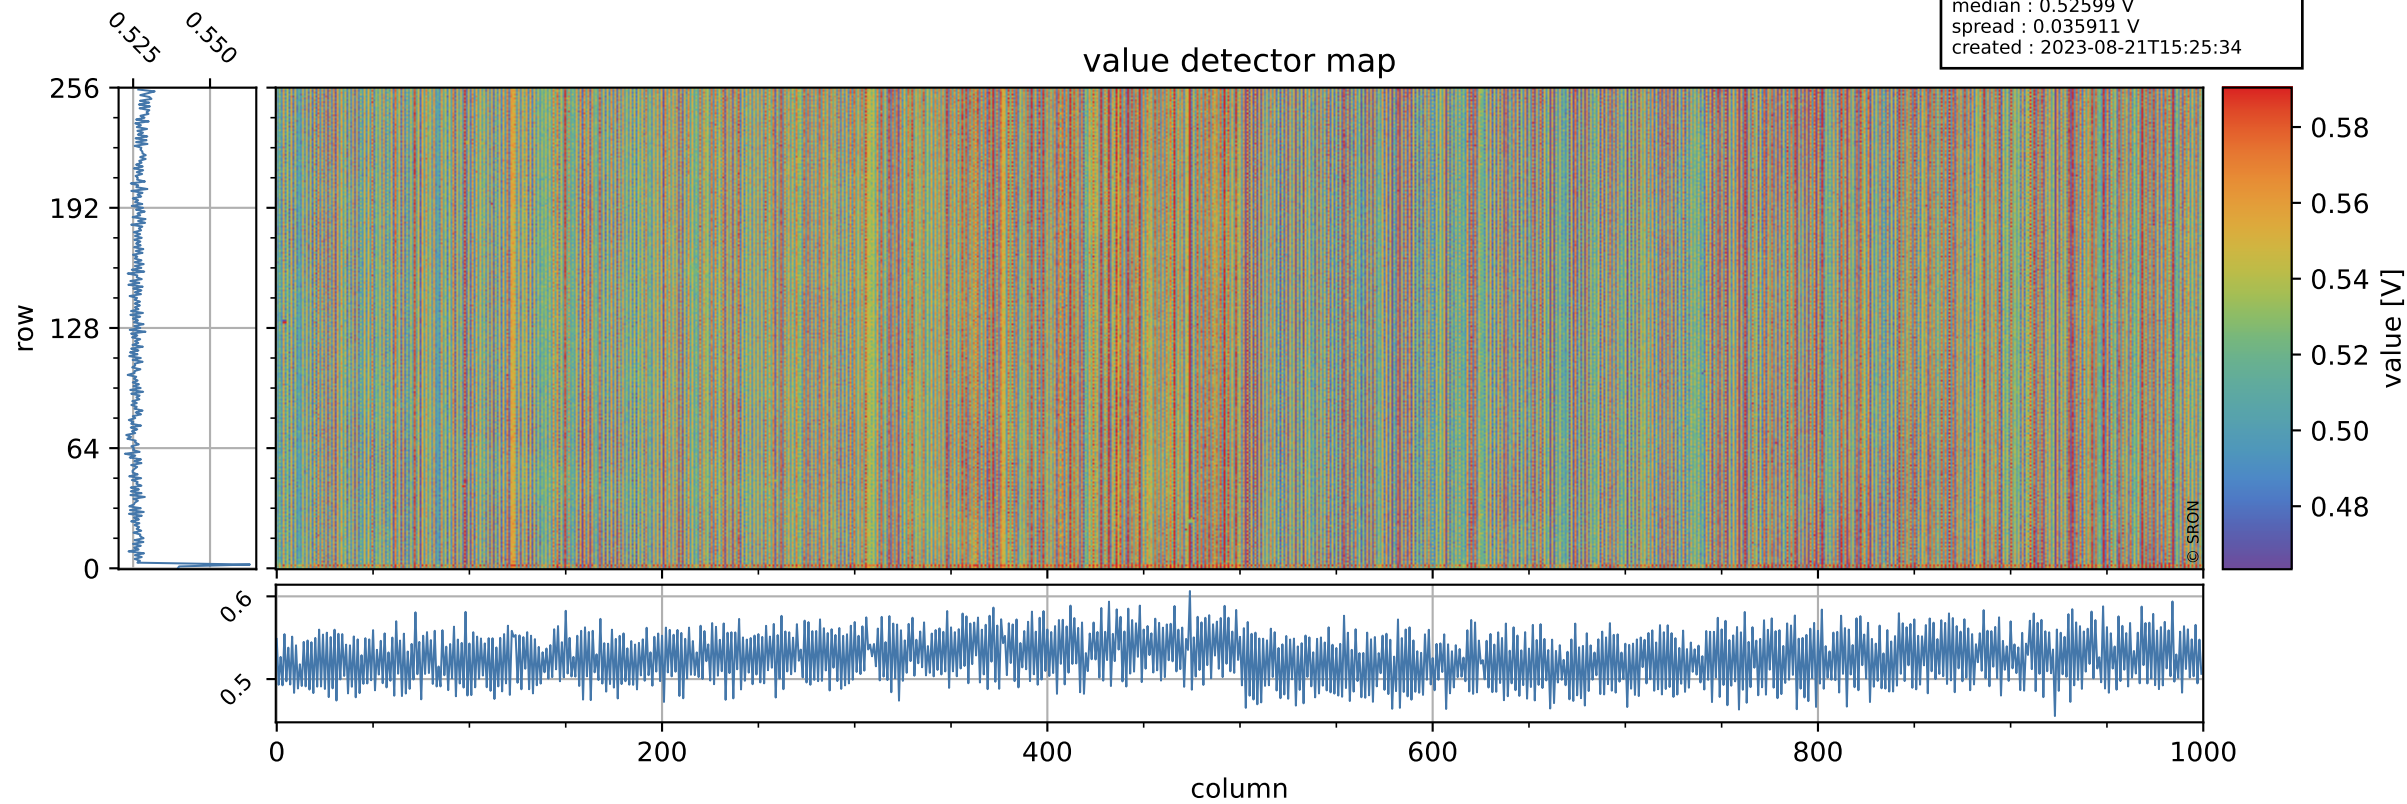

Tropomi SWIR offset (official)

orbits : 20 in [26692, 26737]
coverage : 2022-12-07 / 2022-12-10
median : 0.52599 V
spread : 0.035911 V
created : 2023-08-21T15:25:34

value detector map

Tropomi SWIR offset (official)

orbits : 20 in [26692, 26737]
coverage : 2022-12-07 / 2022-12-10
median : 28.556 μV
spread : 14.423 μV
created : 2023-08-21T15:25:35

Tropomi SWIR offset (official)

orbits : 20 in [26692, 26737]
coverage : 2022-12-07 / 2022-12-10
median : -0.025343 mV
spread : 0.40768 mV
created : 2023-08-21T15:25:35

value compared with SWIR offset CKD

Tropomi SWIR offset (official) ground-tracks of Sentinel-5P

orbits : 20 in [26692, 26737]
coverage : 2022-12-07 / 2022-12-10
created : 2023-08-21T15:25:35

Tropomi SWIR offset (official)

orbits : [2827, 26737]
coverage : 2018-04-30 / 2022-12-10
created : 2023-08-21T15:25:36

trend of detector median & temperatures