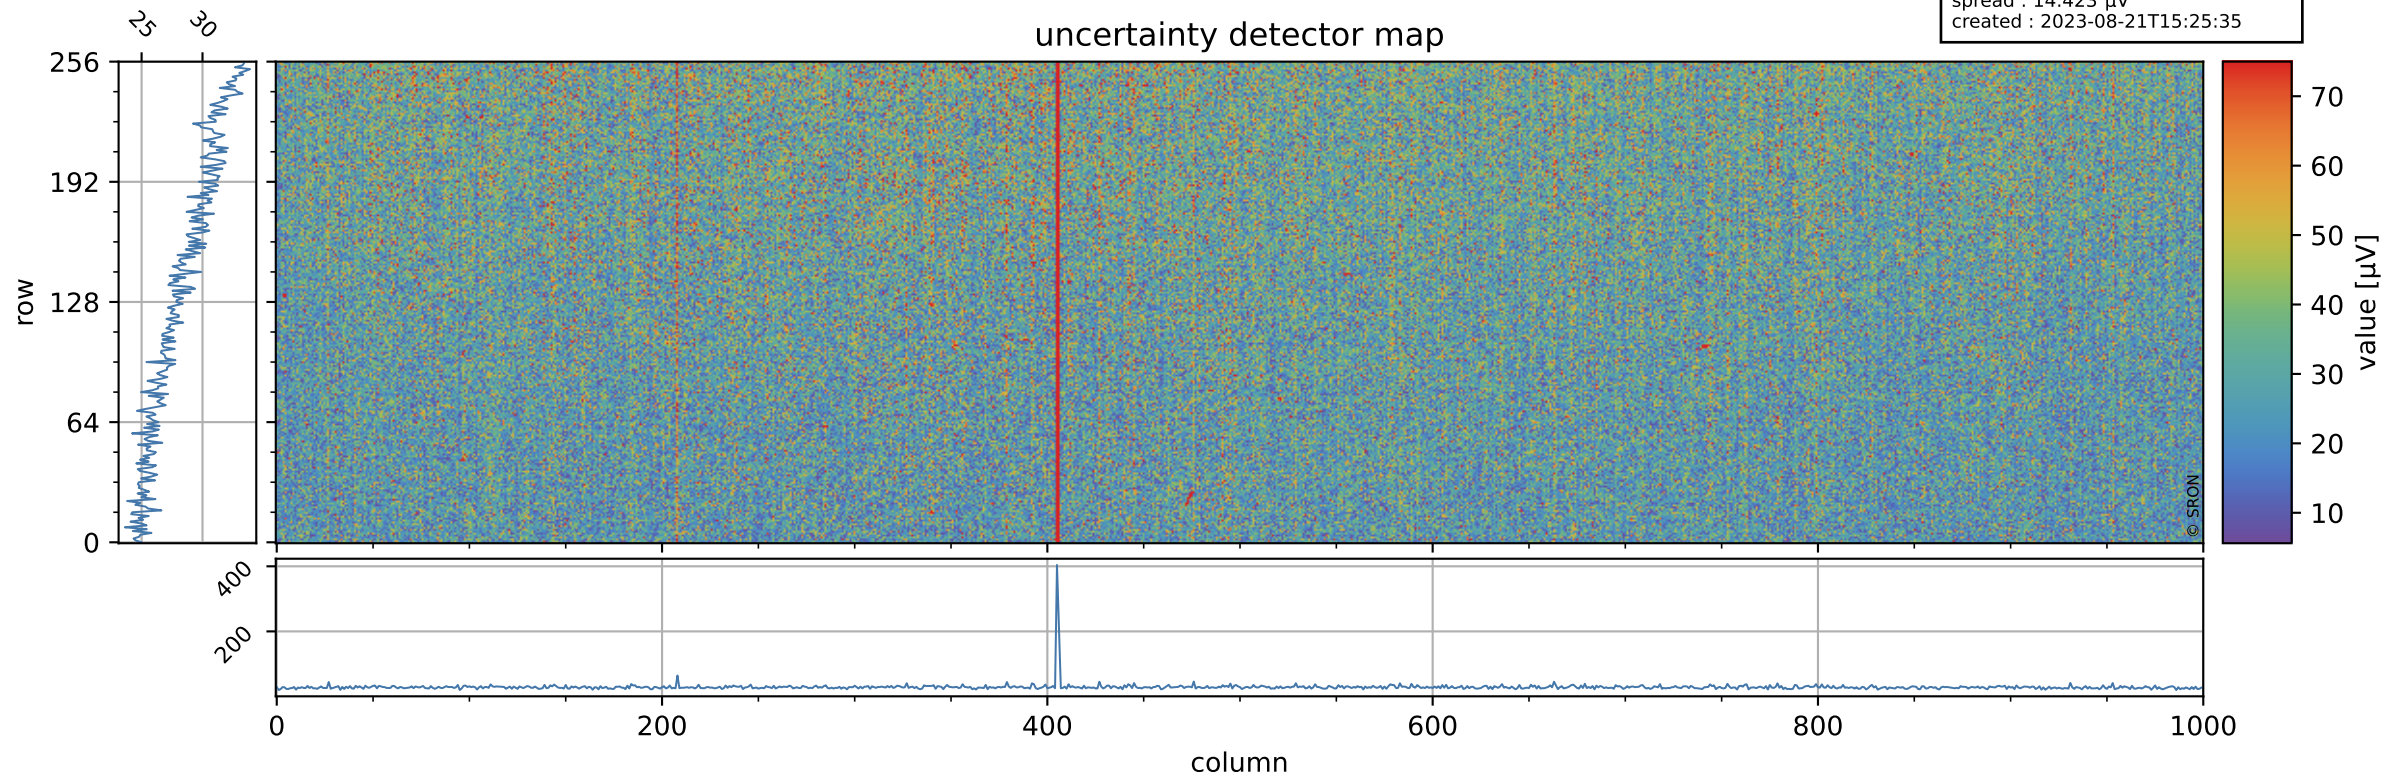

Tropomi SWIR offset (official)

orbits : 20 in [26692, 26737]
coverage : 2022-12-07 / 2022-12-10
median : 0.52599 V
spread : 0.035911 V
created : 2023-08-21T15:25:34

value detector map

Tropomi SWIR offset (official)

orbits : 20 in [26692, 26737]
coverage : 2022-12-07 / 2022-12-10
median : 28.556 μV
spread : 14.423 μV
created : 2023-08-21T15:25:35

Tropomi SWIR offset (official)

orbits : 20 in [26692, 26737]
coverage : 2022-12-07 / 2022-12-10
median : -0.025343 mV
spread : 0.40768 mV
created : 2023-08-21T15:25:35

value compared with SWIR offset CKD

Tropomi SWIR offset (official) ground-tracks of Sentinel-5P

orbits : 20 in [26692, 26737]
coverage : 2022-12-07 / 2022-12-10
created : 2023-08-21T15:25:35

Tropomi SWIR offset (official)

orbits : [2827, 26737]
coverage : 2018-04-30 / 2022-12-10
created : 2023-08-21T15:25:36

trend of detector median & temperatures