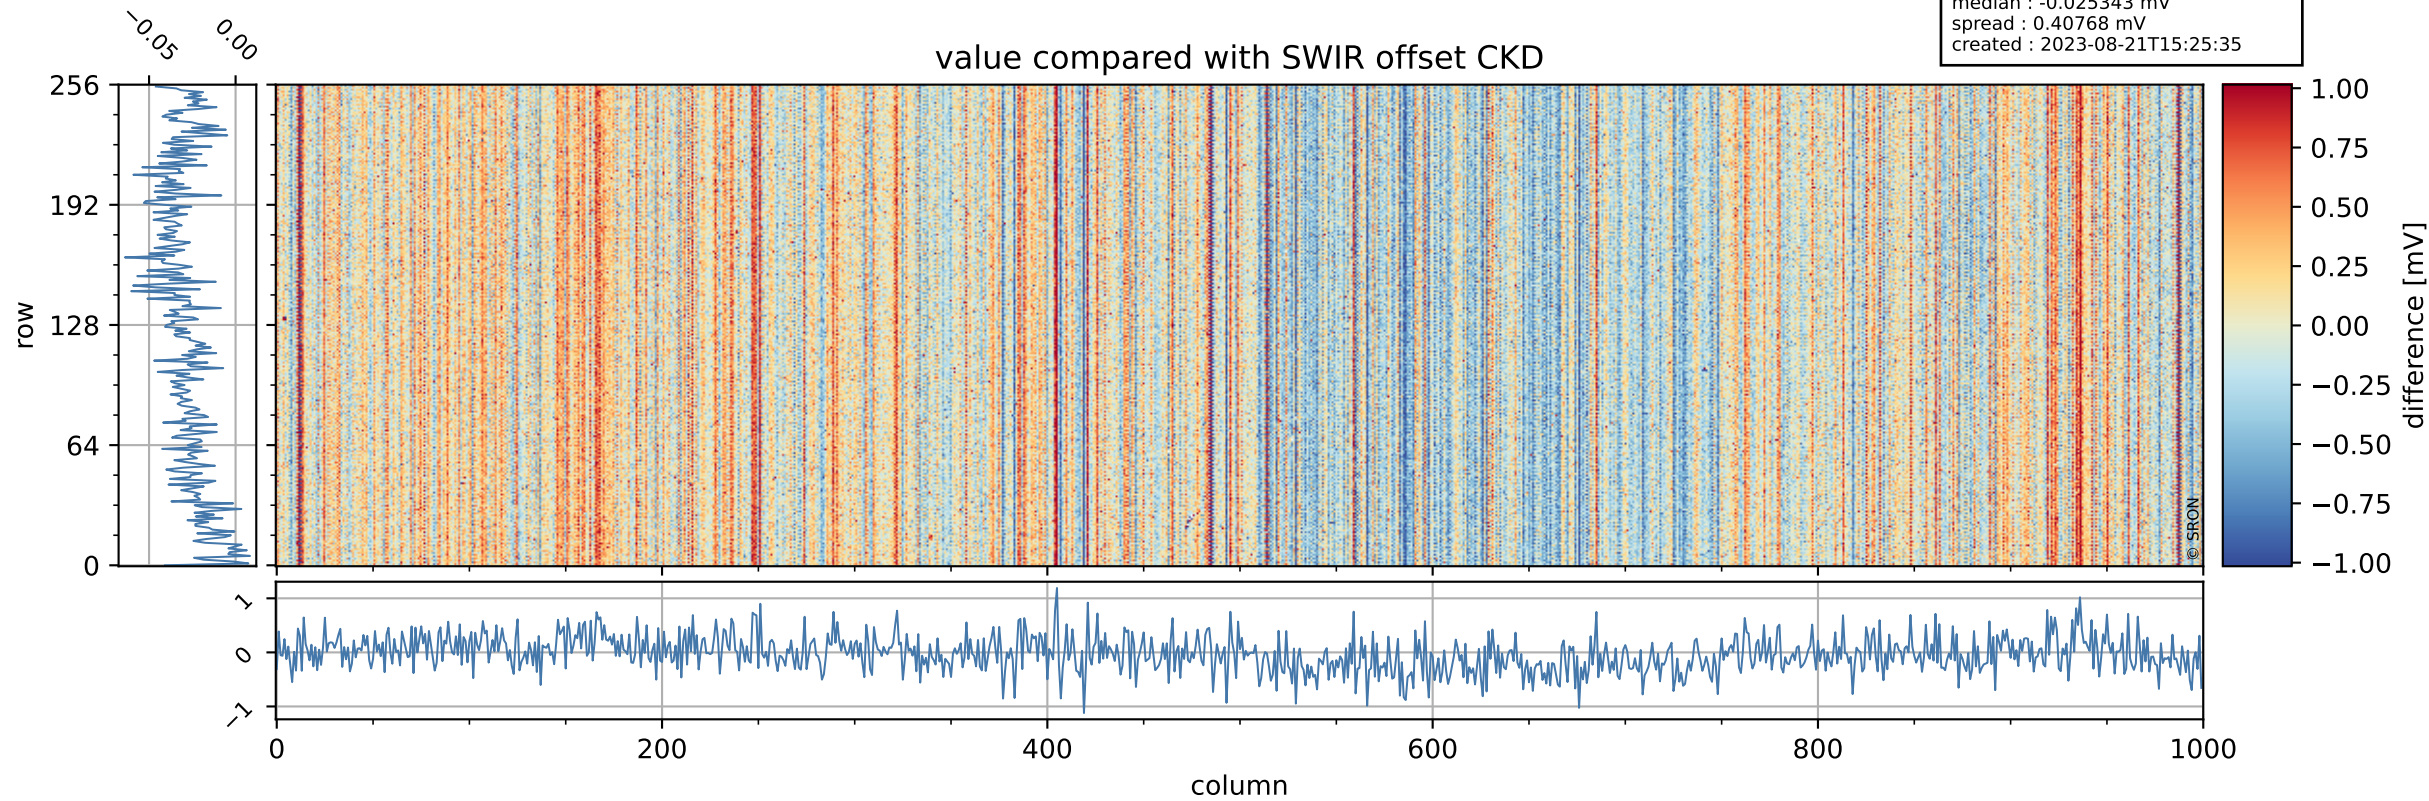

Tropomi SWIR offset (official)

orbits : 20 in [26692, 26737]
coverage : 2022-12-07 / 2022-12-10
median : 0.52599 V
spread : 0.035911 V
created : 2023-08-21T15:25:34

value detector map

Tropomi SWIR offset (official)

orbits : 20 in [26692, 26737]
coverage : 2022-12-07 / 2022-12-10
median : 28.556 μV
spread : 14.423 μV
created : 2023-08-21T15:25:35

Tropomi SWIR offset (official)

orbits : 20 in [26692, 26737]
coverage : 2022-12-07 / 2022-12-10
median : -0.025343 mV
spread : 0.40768 mV
created : 2023-08-21T15:25:35

value compared with SWIR offset CKD

Tropomi SWIR offset (official) ground-tracks of Sentinel-5P

orbits : 20 in [26692, 26737]
coverage : 2022-12-07 / 2022-12-10
created : 2023-08-21T15:25:35

Tropomi SWIR offset (official)

orbits : [2827, 26737]
coverage : 2018-04-30 / 2022-12-10
created : 2023-08-21T15:25:36

trend of detector median & temperatures