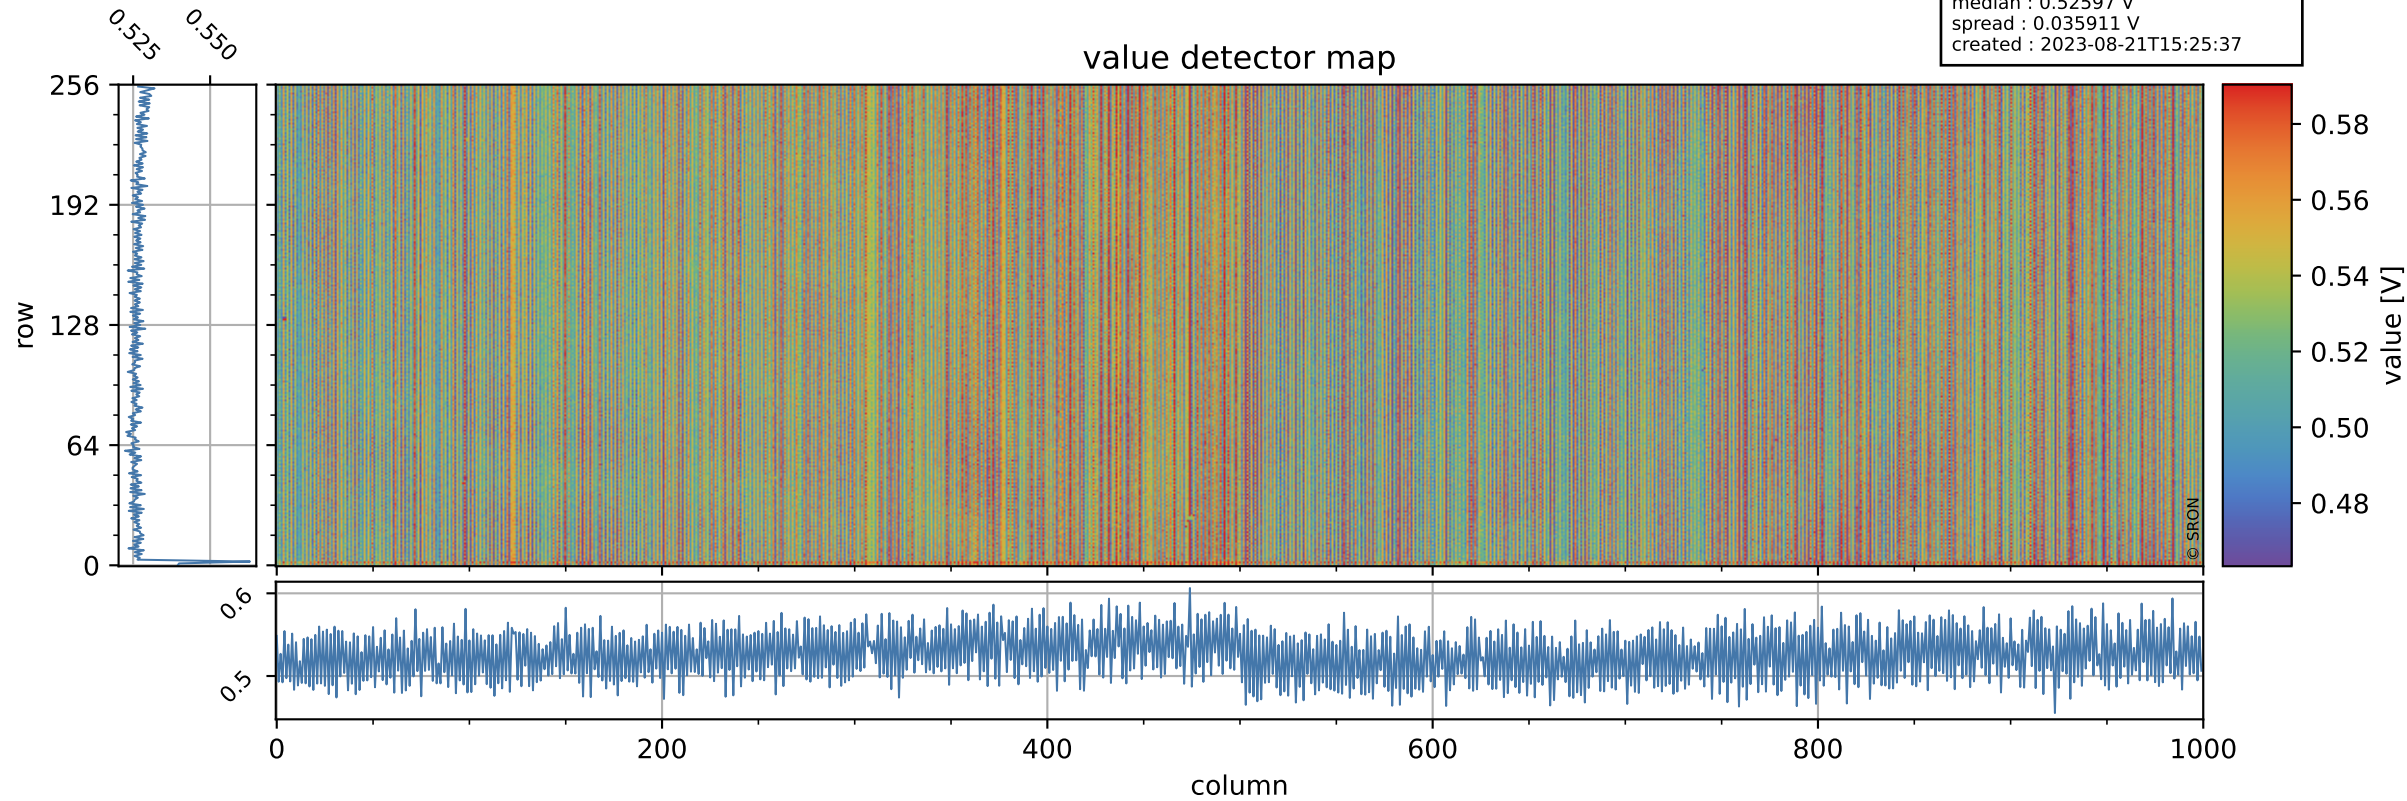

Tropomi SWIR offset (official)

orbits : 19 in [26707, 26752]
coverage : 2022-12-09 / 2022-12-11
median : 0.52597 V
spread : 0.035911 V
created : 2023-08-21T15:25:37

value detector map

Tropomi SWIR offset (official)

orbits : 19 in [26707, 26752]
coverage : 2022-12-09 / 2022-12-11
median : 28.166 μV
spread : 14.302 μV
created : 2023-08-21T15:25:37

Tropomi SWIR offset (official)

orbits : 19 in [26707, 26752]
coverage : 2022-12-09 / 2022-12-11
median : -0.040992 mV
spread : 0.40852 mV
created : 2023-08-21T15:25:37

value compared with SWIR offset CKD

Tropomi SWIR offset (official) ground-tracks of Sentinel-5P

orbits : 19 in [26707, 26752]
coverage : 2022-12-09 / 2022-12-11
created : 2023-08-21T15:25:38

Tropomi SWIR offset (official)

orbits : [2827, 26752]
coverage : 2018-04-30 / 2022-12-11
created : 2023-08-21T15:25:38

trend of detector median & temperatures