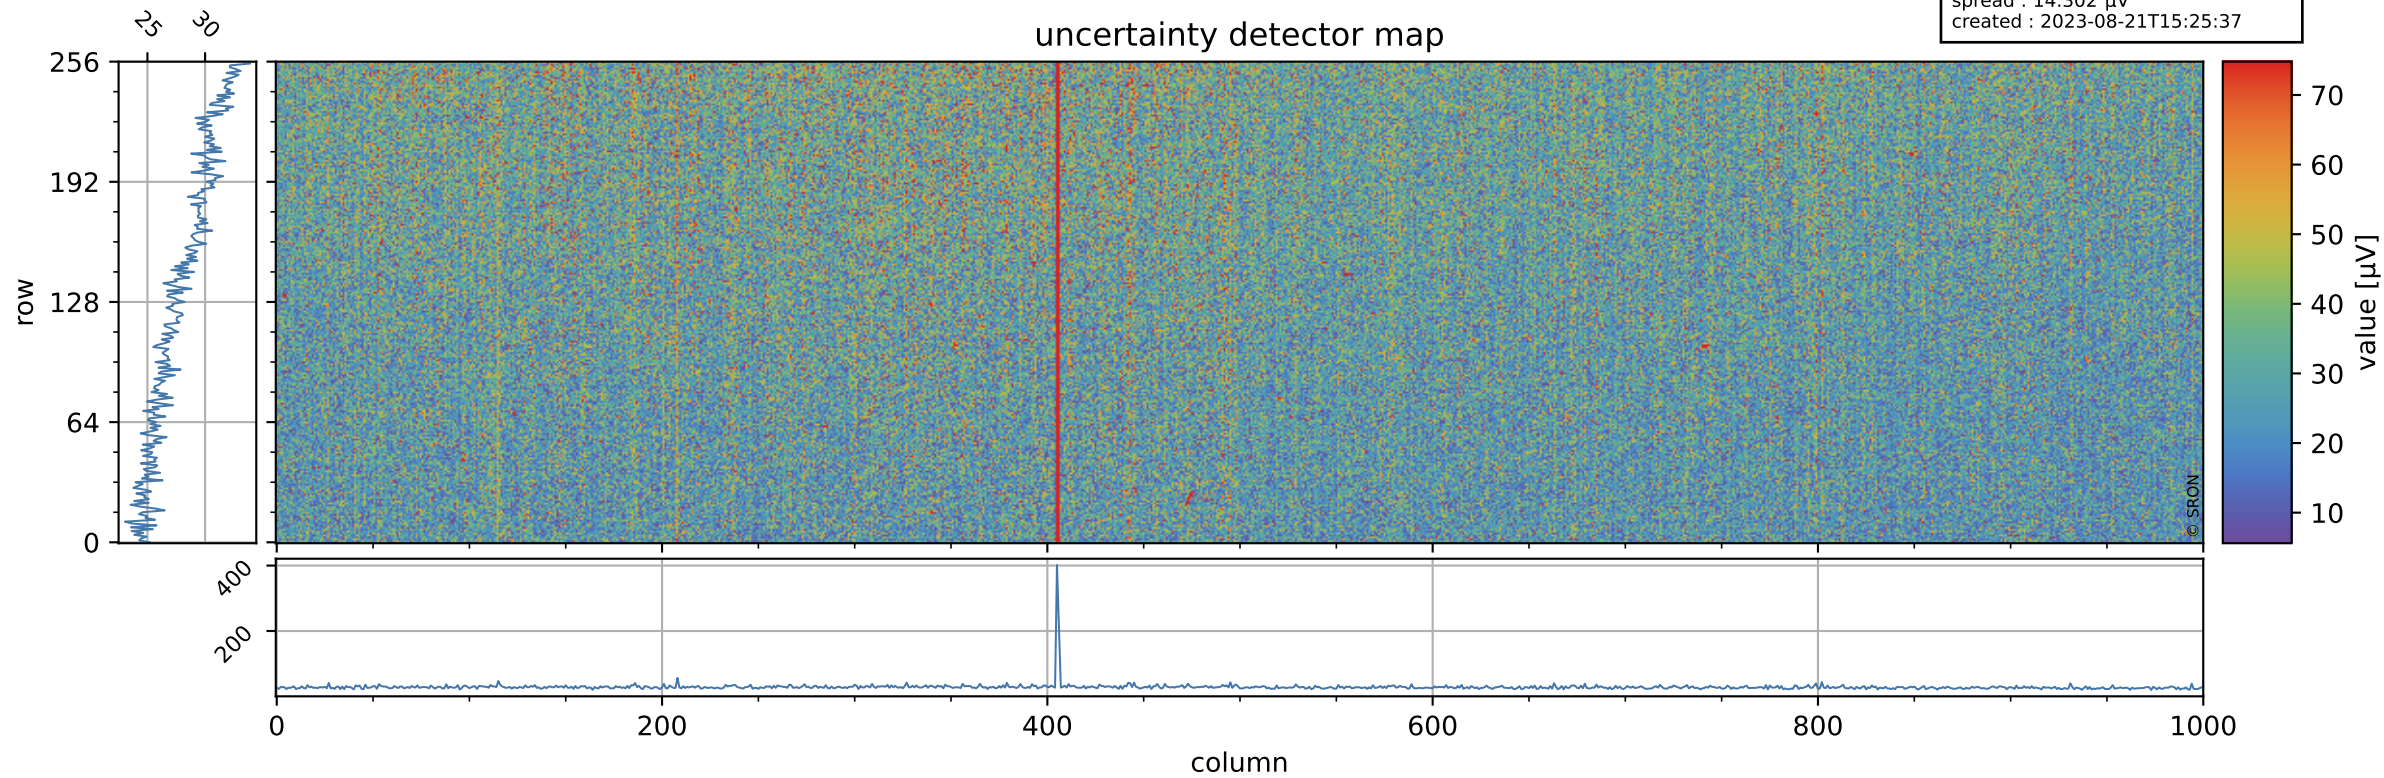

Tropomi SWIR offset (official)

orbits : 19 in [26707, 26752]
coverage : 2022-12-09 / 2022-12-11
median : 0.52597 V
spread : 0.035911 V
created : 2023-08-21T15:25:37

value detector map

Tropomi SWIR offset (official)

orbits : 19 in [26707, 26752]
coverage : 2022-12-09 / 2022-12-11
median : 28.166 μV
spread : 14.302 μV
created : 2023-08-21T15:25:37

Tropomi SWIR offset (official)

orbits : 19 in [26707, 26752]
coverage : 2022-12-09 / 2022-12-11
median : -0.040992 mV
spread : 0.40852 mV
created : 2023-08-21T15:25:37

value compared with SWIR offset CKD

Tropomi SWIR offset (official) ground-tracks of Sentinel-5P

orbits : 19 in [26707, 26752]
coverage : 2022-12-09 / 2022-12-11
created : 2023-08-21T15:25:38

Tropomi SWIR offset (official)

orbits : [2827, 26752]
coverage : 2018-04-30 / 2022-12-11
created : 2023-08-21T15:25:38

trend of detector median & temperatures