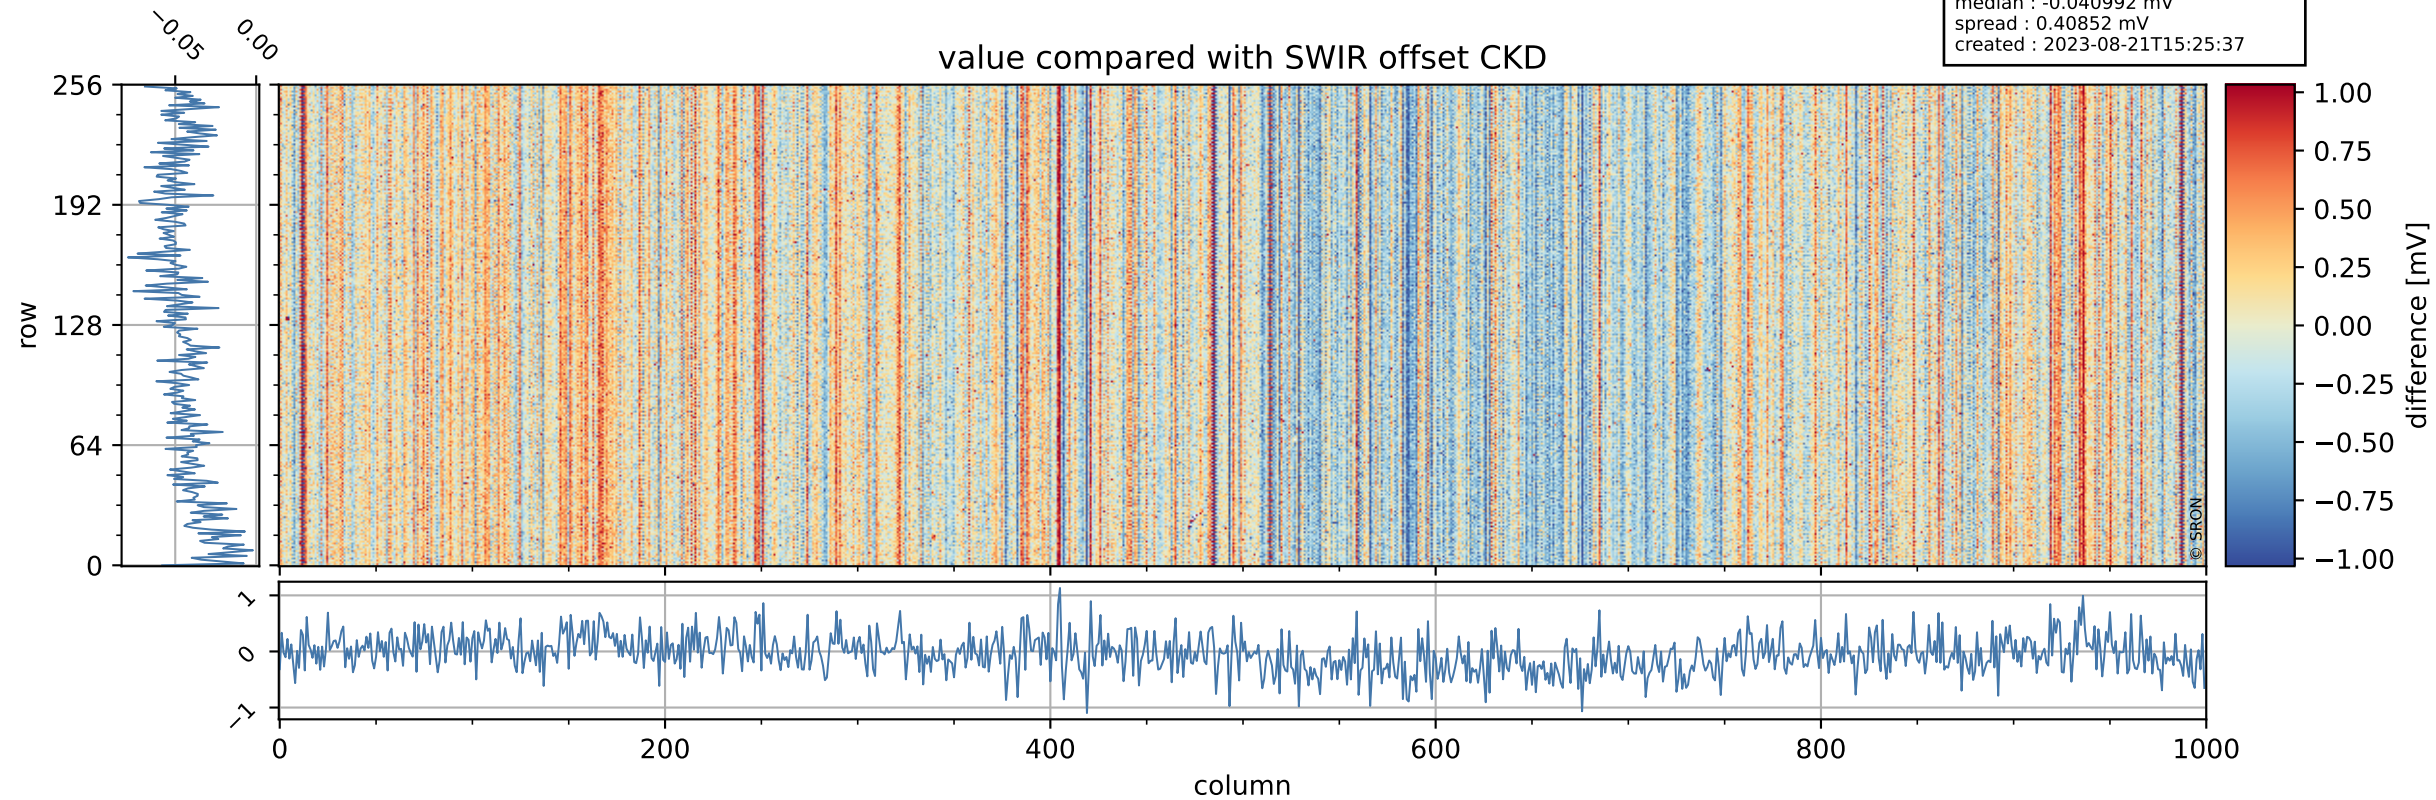

Tropomi SWIR offset (official)

orbits : 19 in [26707, 26752]
coverage : 2022-12-09 / 2022-12-11
median : 0.52597 V
spread : 0.035911 V
created : 2023-08-21T15:25:37

value detector map

Tropomi SWIR offset (official)

orbits : 19 in [26707, 26752]
coverage : 2022-12-09 / 2022-12-11
median : 28.166 μV
spread : 14.302 μV
created : 2023-08-21T15:25:37

Tropomi SWIR offset (official)

orbits : 19 in [26707, 26752]
coverage : 2022-12-09 / 2022-12-11
median : -0.040992 mV
spread : 0.40852 mV
created : 2023-08-21T15:25:37

value compared with SWIR offset CKD

Tropomi SWIR offset (official) ground-tracks of Sentinel-5P

orbits : 19 in [26707, 26752]
coverage : 2022-12-09 / 2022-12-11
created : 2023-08-21T15:25:38

Tropomi SWIR offset (official)

orbits : [2827, 26752]
coverage : 2018-04-30 / 2022-12-11
created : 2023-08-21T15:25:38

trend of detector median & temperatures