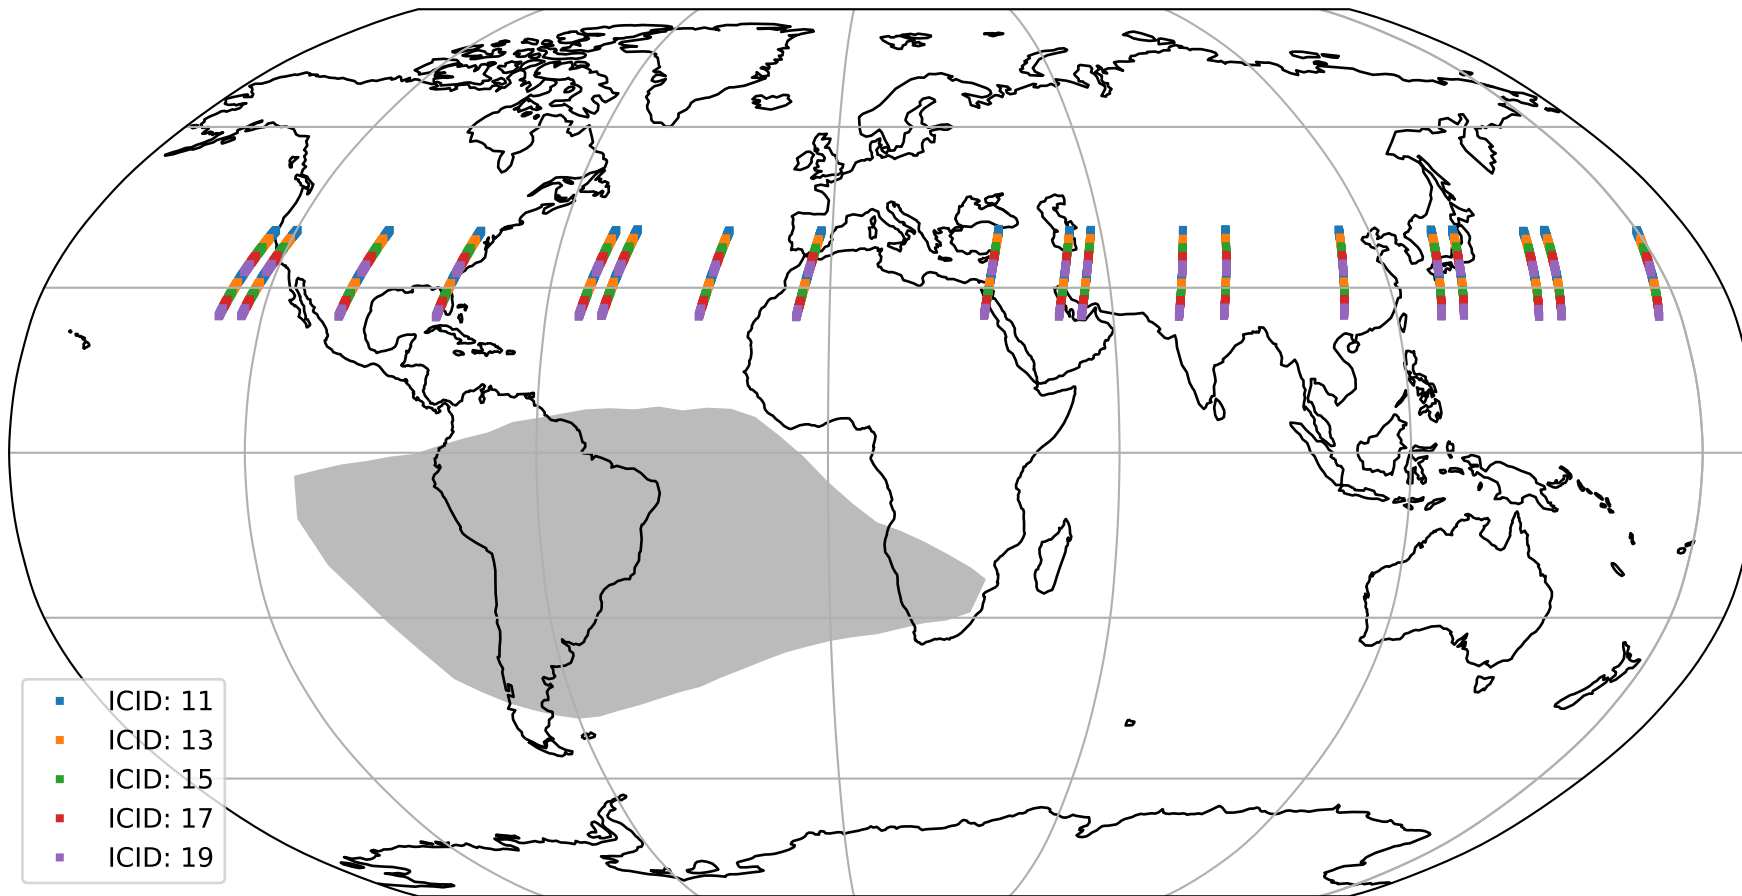

Tropomi SWIR offset (official)

orbits : 19 in [26707, 26752]
coverage : 2022-12-09 / 2022-12-11
median : 0.52597 V
spread : 0.035911 V
created : 2023-08-21T15:25:37

value detector map

Tropomi SWIR offset (official)

orbits : 19 in [26707, 26752]
coverage : 2022-12-09 / 2022-12-11
median : 28.166 μV
spread : 14.302 μV
created : 2023-08-21T15:25:37

Tropomi SWIR offset (official)

orbits : 19 in [26707, 26752]
coverage : 2022-12-09 / 2022-12-11
median : -0.040992 mV
spread : 0.40852 mV
created : 2023-08-21T15:25:37

value compared with SWIR offset CKD

Tropomi SWIR offset (official) ground-tracks of Sentinel-5P

orbits : 19 in [26707, 26752]
coverage : 2022-12-09 / 2022-12-11
created : 2023-08-21T15:25:38

Tropomi SWIR offset (official)

orbits : [2827, 26752]
coverage : 2018-04-30 / 2022-12-11
created : 2023-08-21T15:25:38

trend of detector median & temperatures