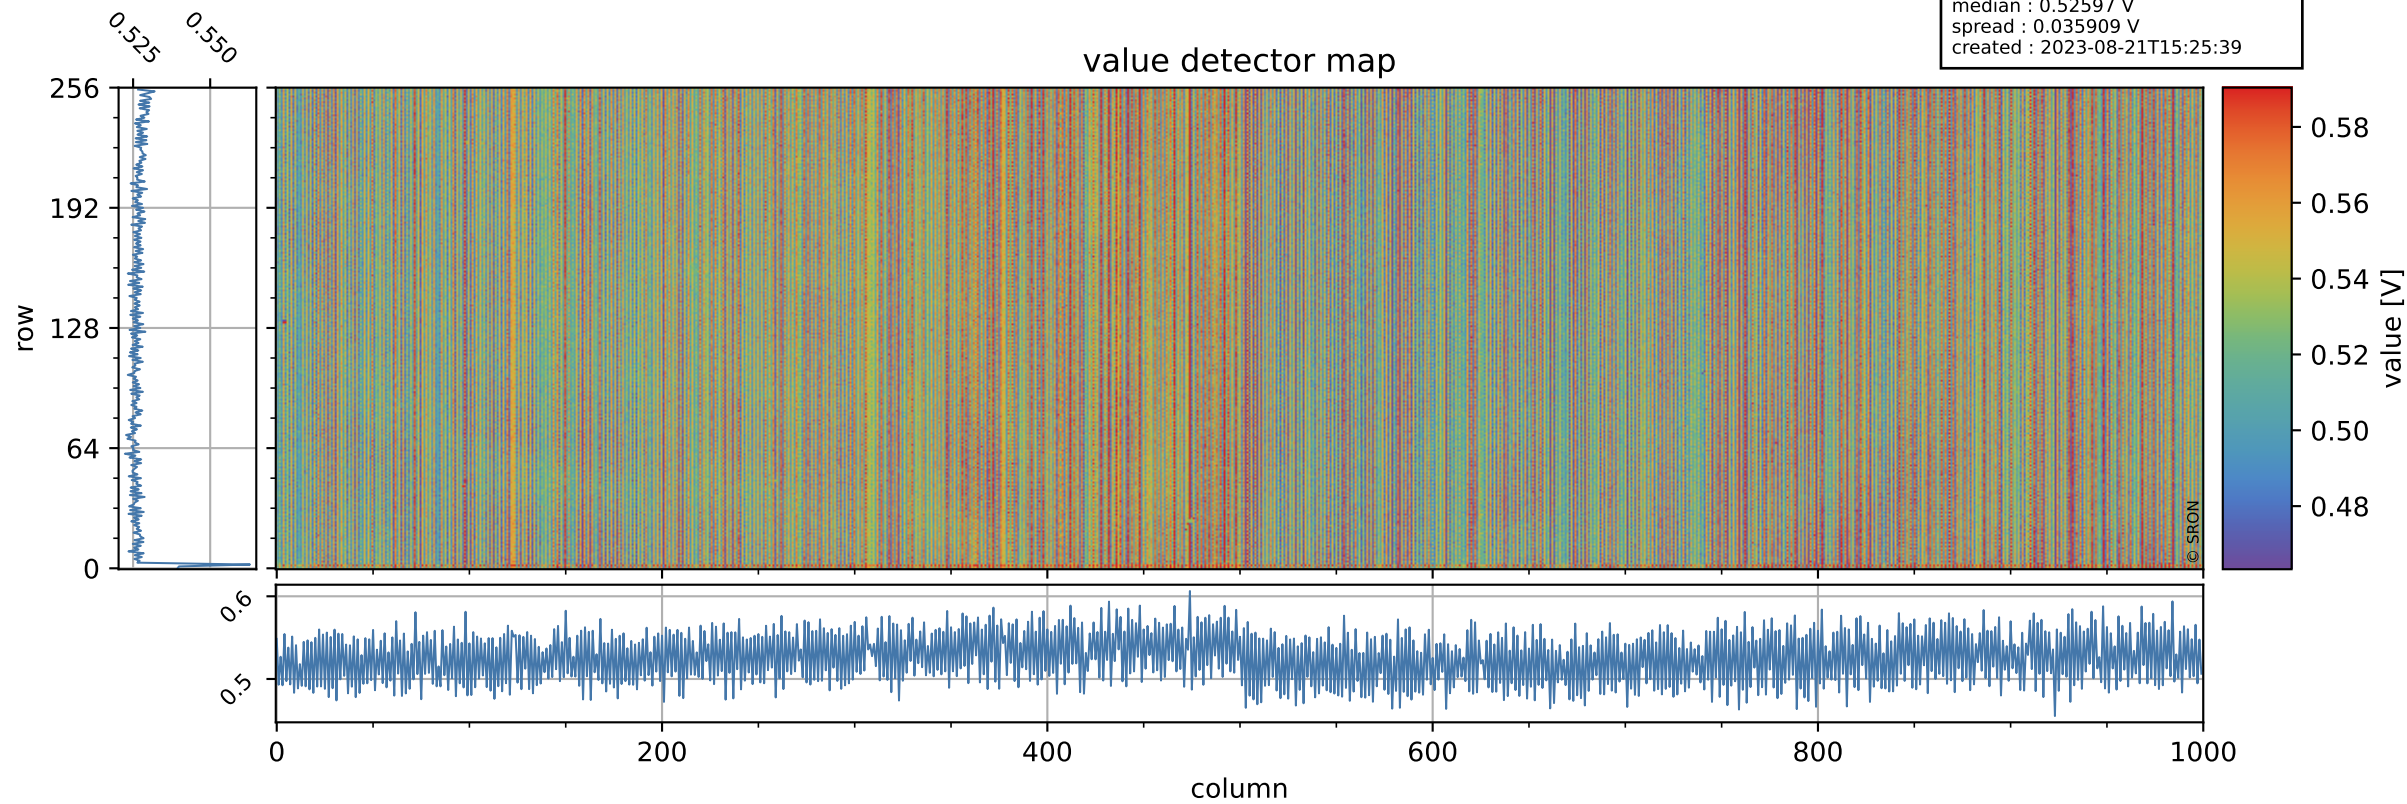

Tropomi SWIR offset (official)

orbits : 20 in [26722, 26767]
coverage : 2022-12-10 / 2022-12-13
median : 0.52597 V
spread : 0.035909 V
created : 2023-08-21T15:25:39

value detector map

Tropomi SWIR offset (official)

orbits : 20 in [26722, 26767]
coverage : 2022-12-10 / 2022-12-13
median : 27.574 μV
spread : 14.036 μV
created : 2023-08-21T15:25:39

Tropomi SWIR offset (official)

orbits : 20 in [26722, 26767]
coverage : 2022-12-10 / 2022-12-13
median : -0.042866 mV
spread : 0.41025 mV
created : 2023-08-21T15:25:40

value compared with SWIR offset CKD

Tropomi SWIR offset (official) ground-tracks of Sentinel-5P

orbits : 20 in [26722, 26767]
coverage : 2022-12-10 / 2022-12-13
created : 2023-08-21T15:25:40

Tropomi SWIR offset (official)

orbits : [2827, 26767]
coverage : 2018-04-30 / 2022-12-13
created : 2023-08-21T15:25:40

trend of detector median & temperatures