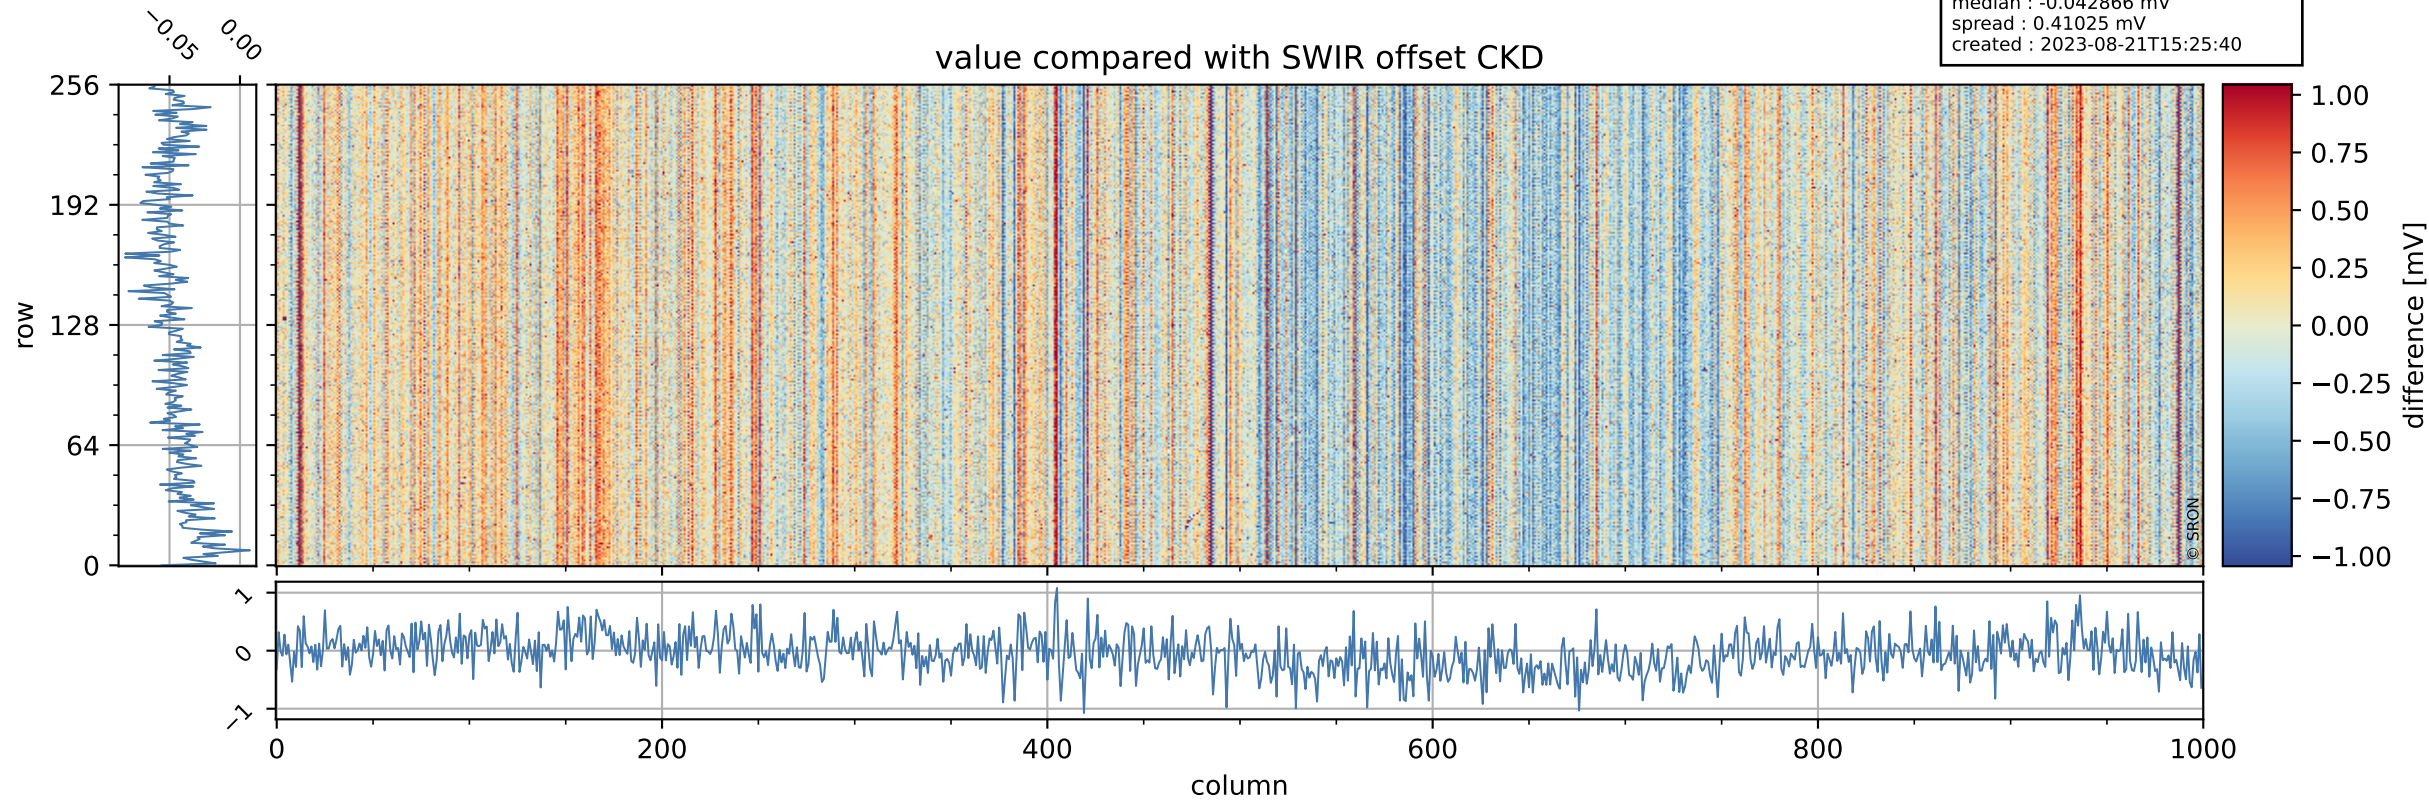

Tropomi SWIR offset (official)

orbits : 20 in [26722, 26767]
coverage : 2022-12-10 / 2022-12-13
median : 0.52597 V
spread : 0.035909 V
created : 2023-08-21T15:25:39

value detector map

Tropomi SWIR offset (official)

orbits : 20 in [26722, 26767]
coverage : 2022-12-10 / 2022-12-13
median : 27.574 μV
spread : 14.036 μV
created : 2023-08-21T15:25:39

Tropomi SWIR offset (official)

orbits : 20 in [26722, 26767]
coverage : 2022-12-10 / 2022-12-13
median : -0.042866 mV
spread : 0.41025 mV
created : 2023-08-21T15:25:40

value compared with SWIR offset CKD

Tropomi SWIR offset (official) ground-tracks of Sentinel-5P

orbits : 20 in [26722, 26767]
coverage : 2022-12-10 / 2022-12-13
created : 2023-08-21T15:25:40

Tropomi SWIR offset (official)

orbits : [2827, 26767]
coverage : 2018-04-30 / 2022-12-13
created : 2023-08-21T15:25:40

trend of detector median & temperatures