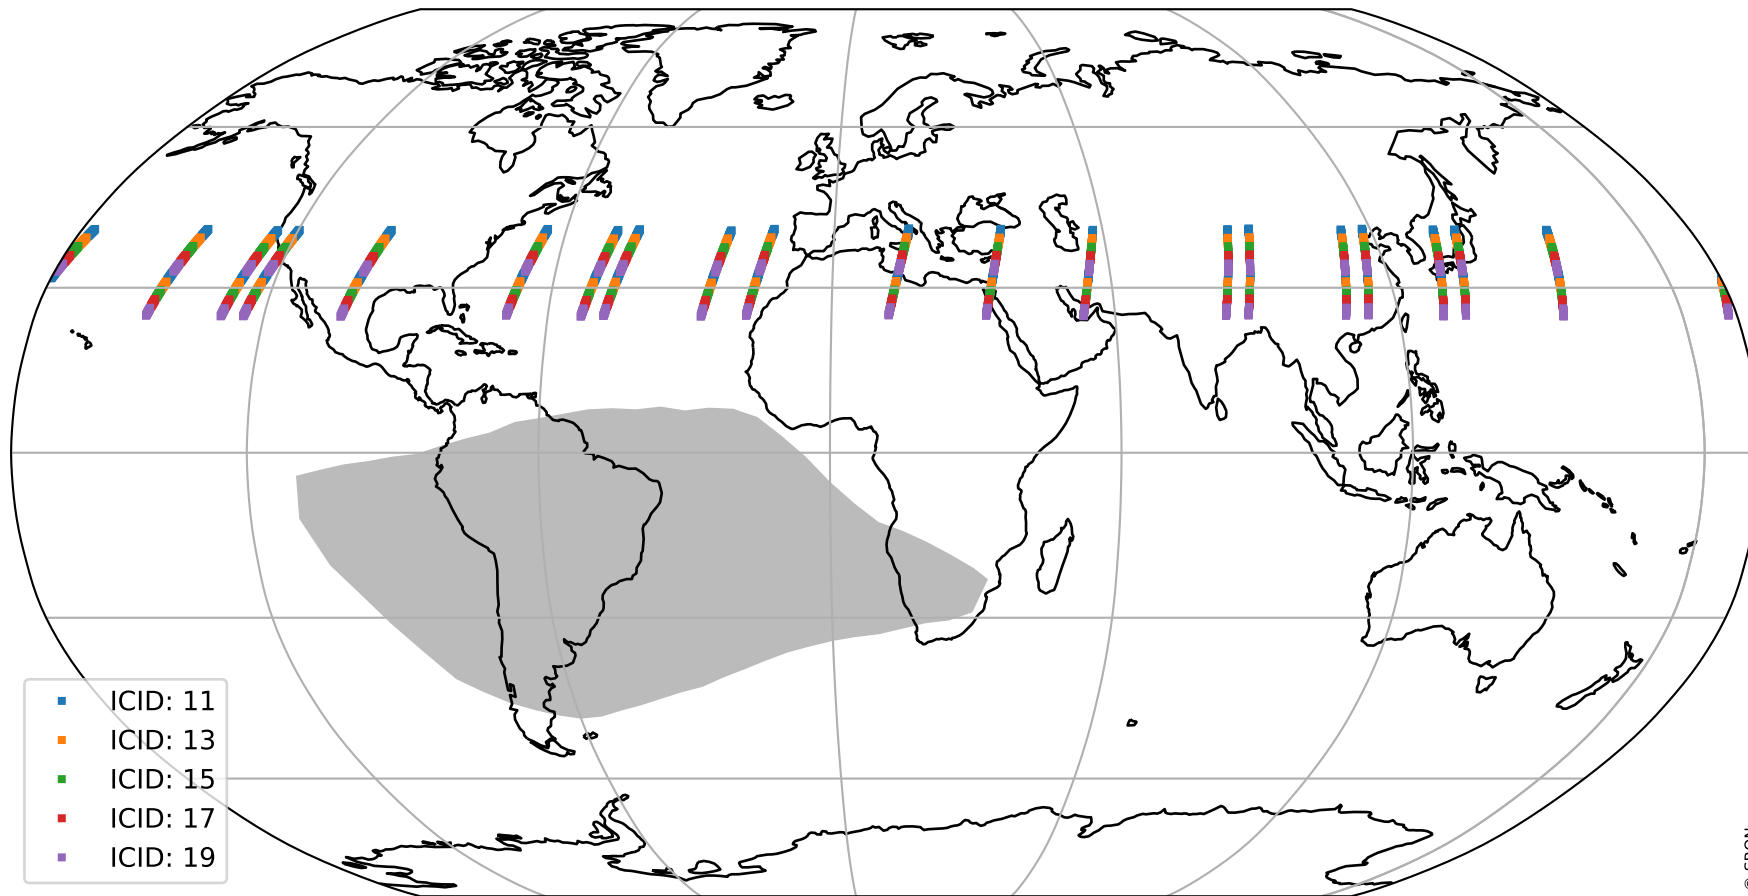

Tropomi SWIR offset (official)

orbits : 20 in [26722, 26767]
coverage : 2022-12-10 / 2022-12-13
median : 0.52597 V
spread : 0.035909 V
created : 2023-08-21T15:25:39

value detector map

Tropomi SWIR offset (official)

orbits : 20 in [26722, 26767]
coverage : 2022-12-10 / 2022-12-13
median : 27.574 μV
spread : 14.036 μV
created : 2023-08-21T15:25:39

Tropomi SWIR offset (official)

orbits : 20 in [26722, 26767]
coverage : 2022-12-10 / 2022-12-13
median : -0.042866 mV
spread : 0.41025 mV
created : 2023-08-21T15:25:40

value compared with SWIR offset CKD

Tropomi SWIR offset (official) ground-tracks of Sentinel-5P

orbits : 20 in [26722, 26767]
coverage : 2022-12-10 / 2022-12-13
created : 2023-08-21T15:25:40

Tropomi SWIR offset (official)

orbits : [2827, 26767]
coverage : 2018-04-30 / 2022-12-13
created : 2023-08-21T15:25:40

trend of detector median & temperatures