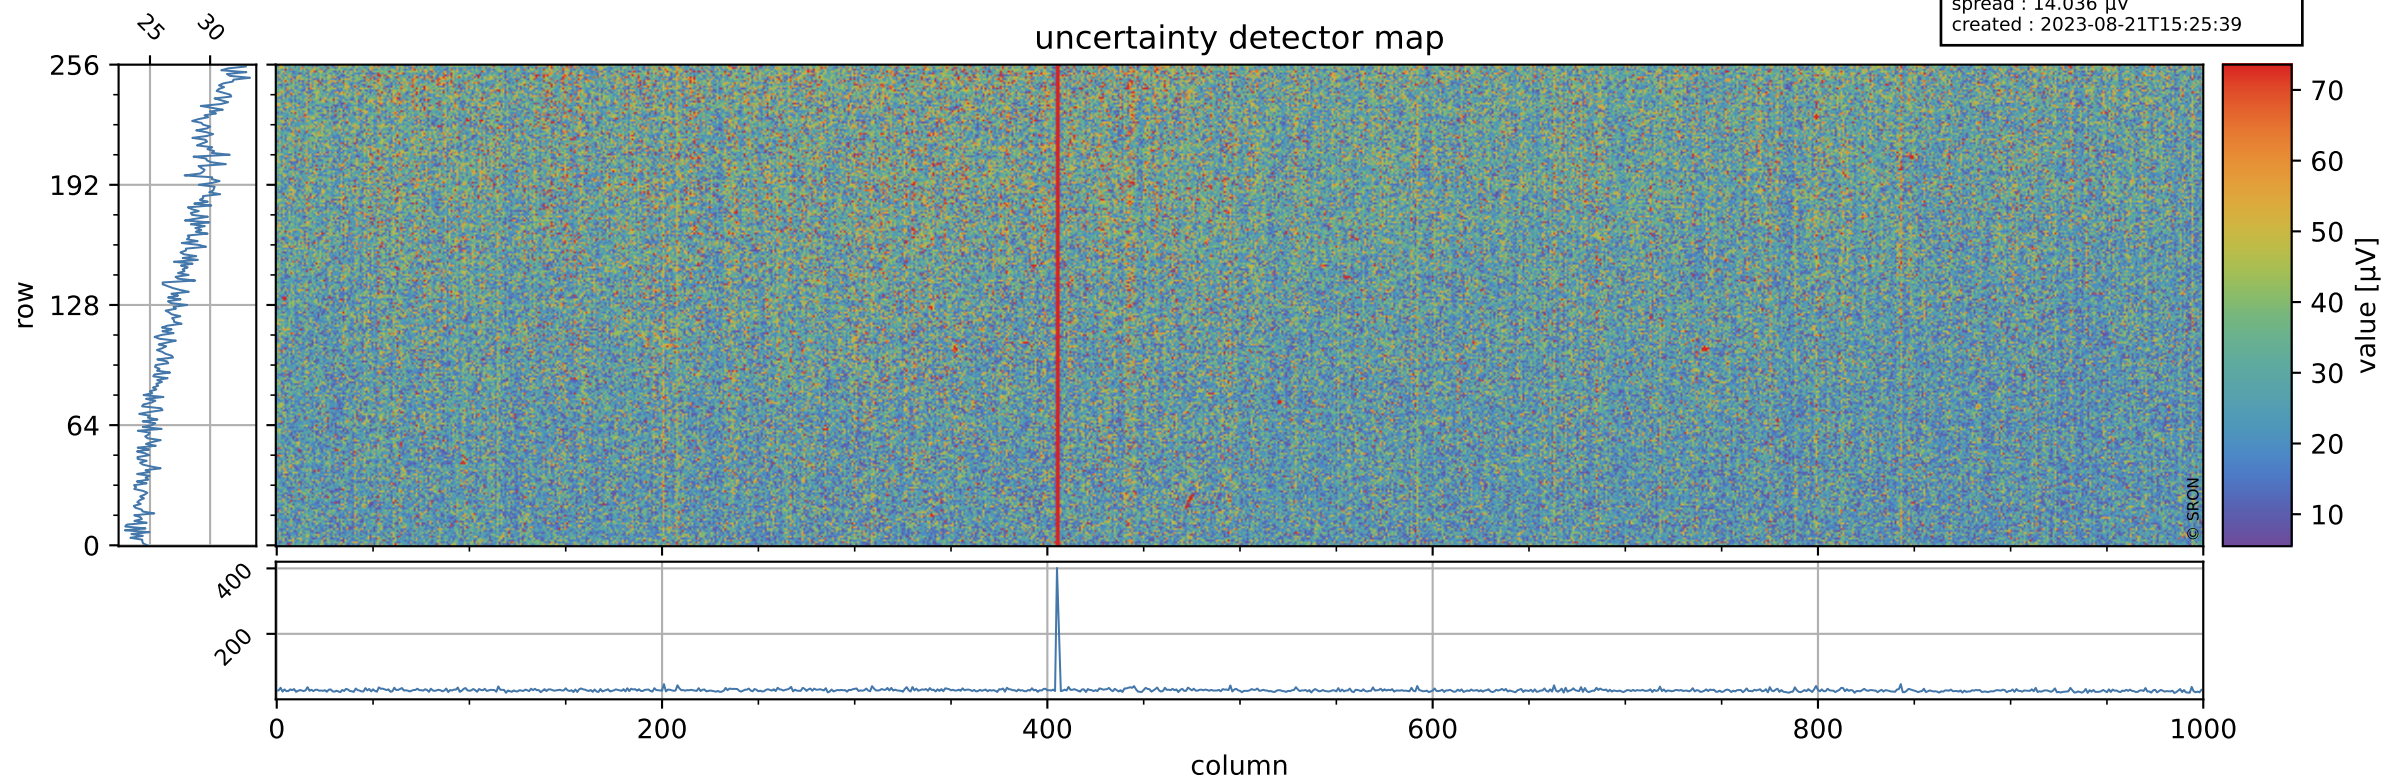

Tropomi SWIR offset (official)

orbits : 20 in [26722, 26767]
coverage : 2022-12-10 / 2022-12-13
median : 0.52597 V
spread : 0.035909 V
created : 2023-08-21T15:25:39

value detector map

Tropomi SWIR offset (official)

orbits : 20 in [26722, 26767]
coverage : 2022-12-10 / 2022-12-13
median : 27.574 μV
spread : 14.036 μV
created : 2023-08-21T15:25:39

Tropomi SWIR offset (official)

orbits : 20 in [26722, 26767]
coverage : 2022-12-10 / 2022-12-13
median : -0.042866 mV
spread : 0.41025 mV
created : 2023-08-21T15:25:40

value compared with SWIR offset CKD

Tropomi SWIR offset (official) ground-tracks of Sentinel-5P

orbits : 20 in [26722, 26767]
coverage : 2022-12-10 / 2022-12-13
created : 2023-08-21T15:25:40

Tropomi SWIR offset (official)

orbits : [2827, 26767]
coverage : 2018-04-30 / 2022-12-13
created : 2023-08-21T15:25:40

trend of detector median & temperatures