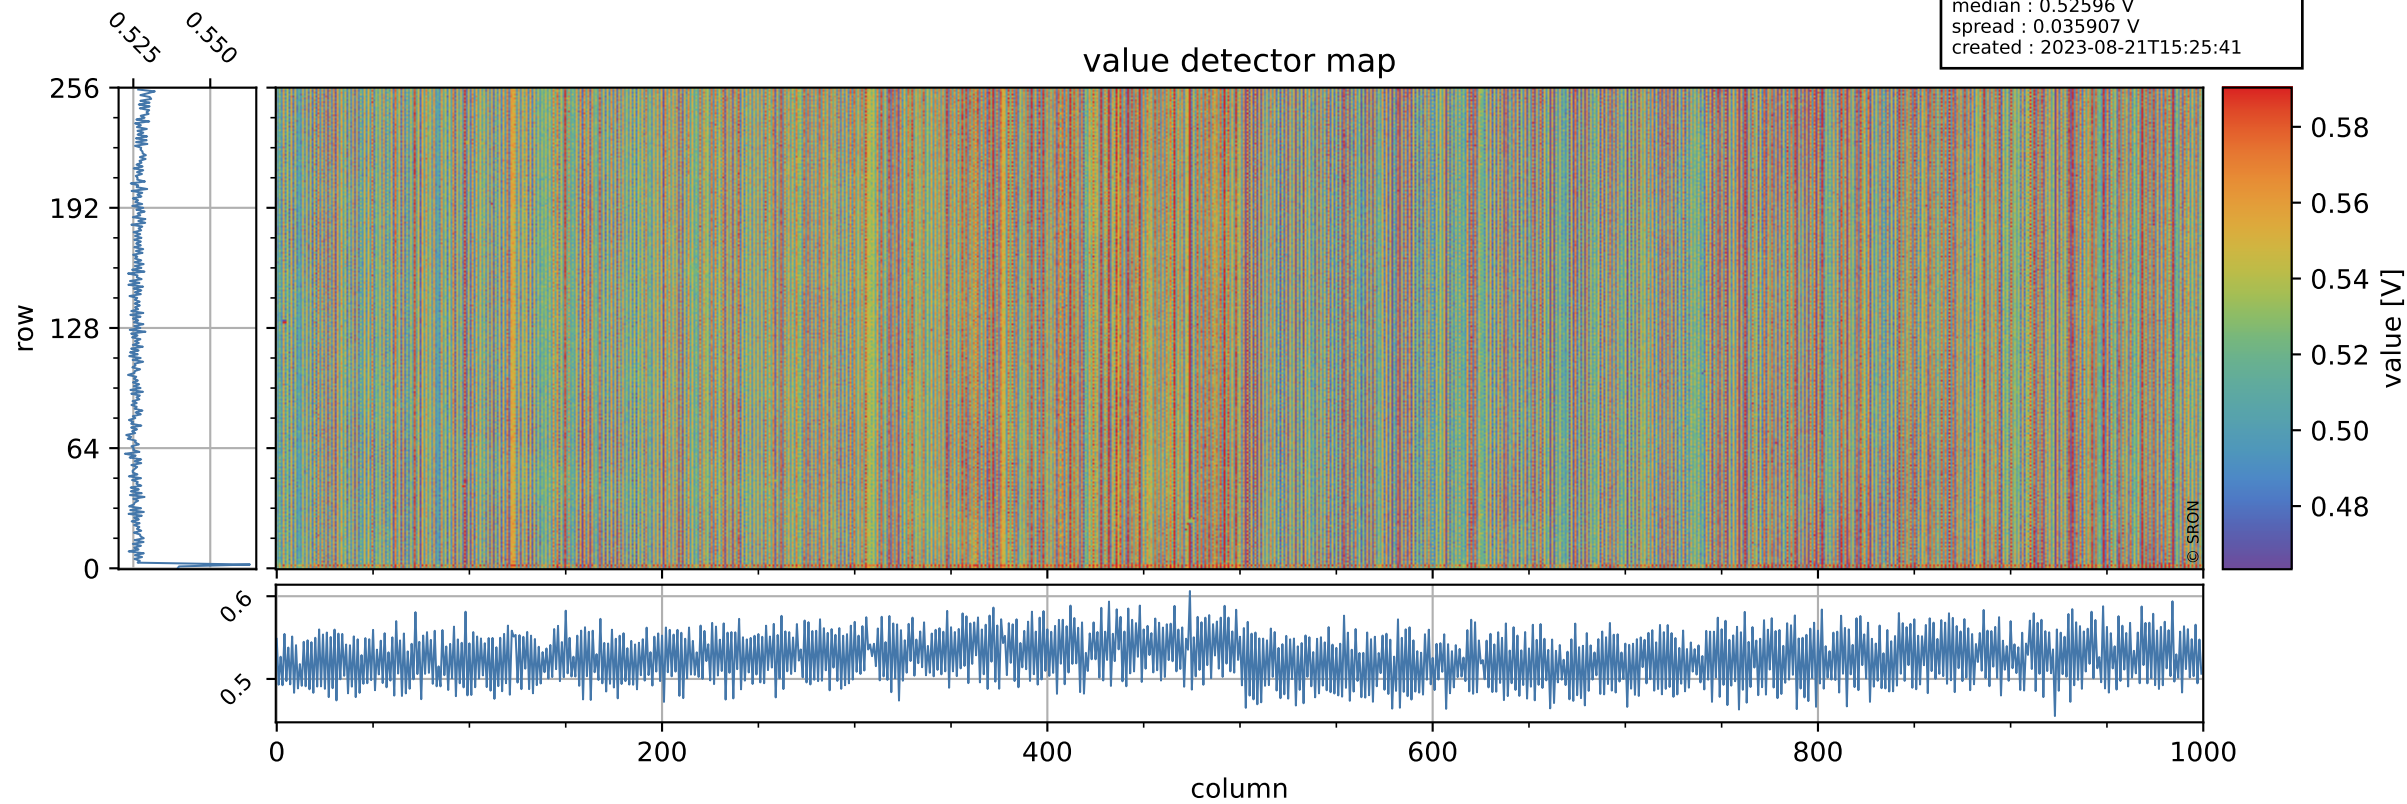

Tropomi SWIR offset (official)

orbits : 18 in [26737, 26782]
coverage : 2022-12-11 / 2022-12-14
median : 0.52596 V
spread : 0.035907 V
created : 2023-08-21T15:25:41

value detector map

Tropomi SWIR offset (official)

orbits : 18 in [26737, 26782]
coverage : 2022-12-11 / 2022-12-14
median : 27.039 μV
spread : 13.754 μV
created : 2023-08-21T15:25:42

Tropomi SWIR offset (official)

value compared with SWIR offset CKD

orbits : 18 in [26737, 26782]
coverage : 2022-12-11 / 2022-12-14
median : -0.051518 mV
spread : 0.41093 mV
created : 2023-08-21T15:25:42

Tropomi SWIR offset (official) ground-tracks of Sentinel-5P

orbits : 18 in [26737, 26782]
coverage : 2022-12-11 / 2022-12-14
created : 2023-08-21T15:25:42

Tropomi SWIR offset (official)

orbits : [2827, 26782]
coverage : 2018-04-30 / 2022-12-14
created : 2023-08-21T15:25:43

trend of detector median & temperatures