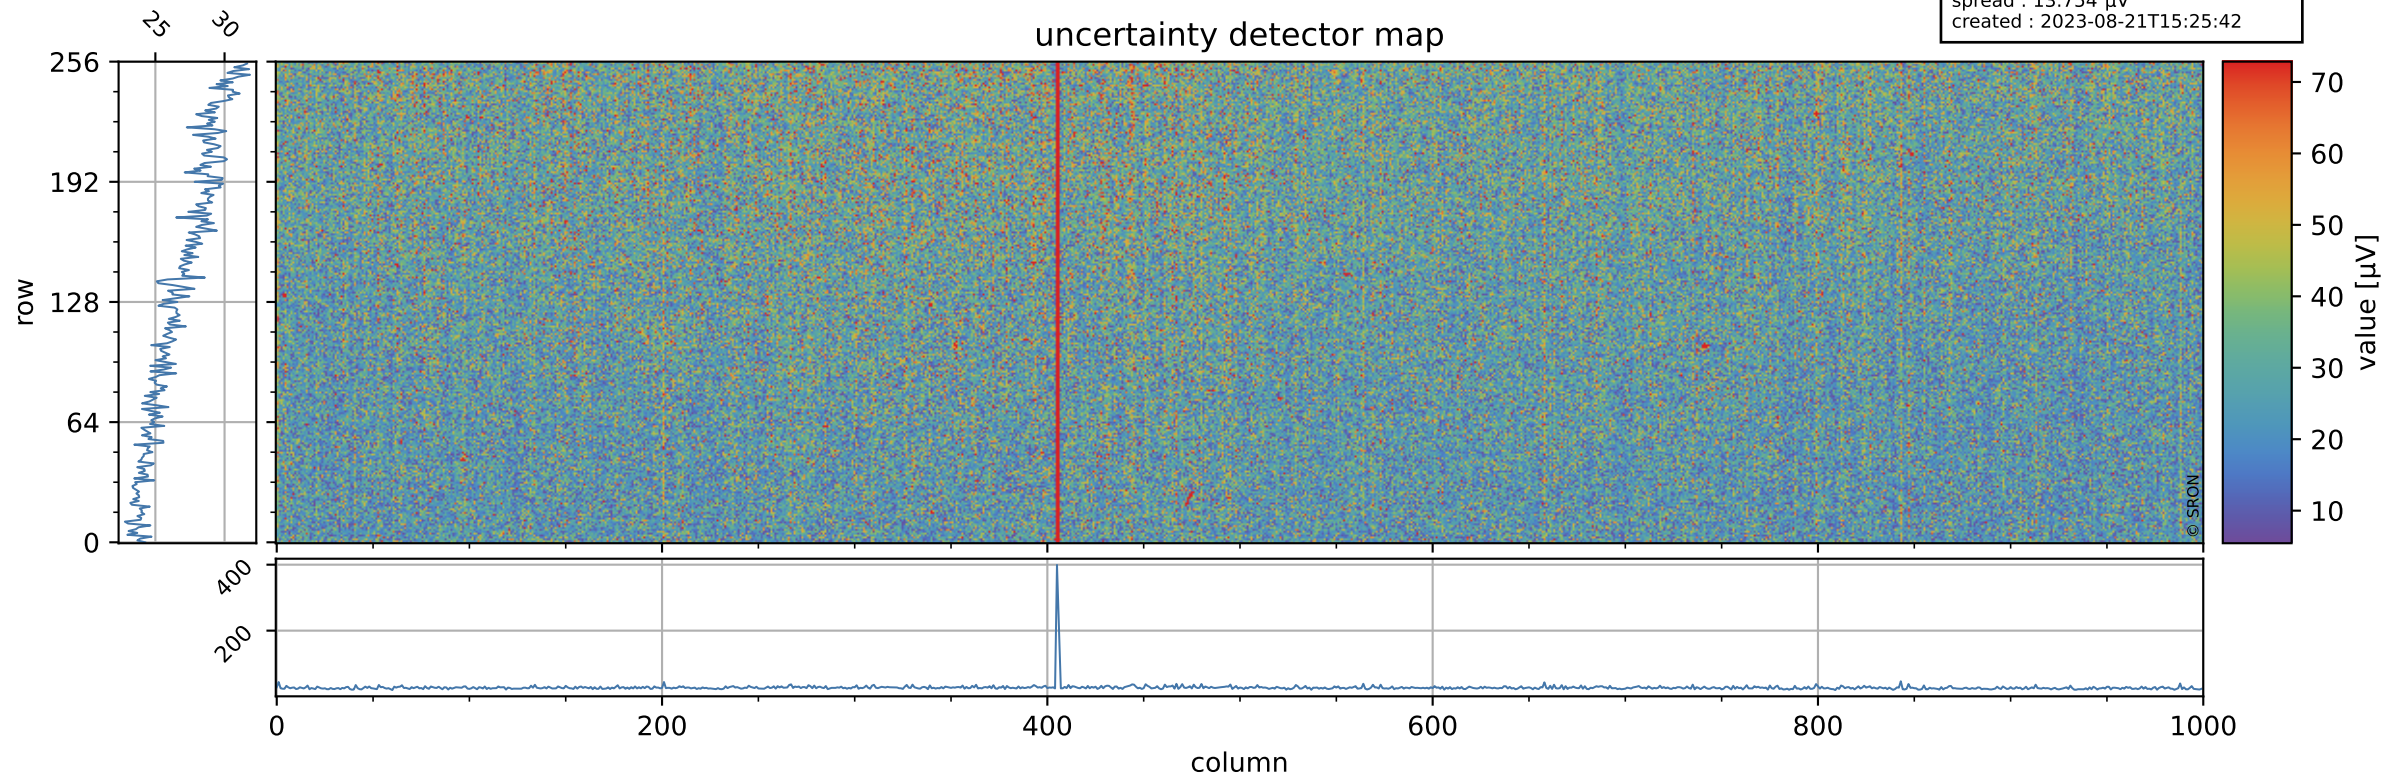

Tropomi SWIR offset (official)

orbits : 18 in [26737, 26782]
coverage : 2022-12-11 / 2022-12-14
median : 0.52596 V
spread : 0.035907 V
created : 2023-08-21T15:25:41

value detector map

Tropomi SWIR offset (official)

orbits : 18 in [26737, 26782]
coverage : 2022-12-11 / 2022-12-14
median : 27.039 μV
spread : 13.754 μV
created : 2023-08-21T15:25:42

Tropomi SWIR offset (official)

value compared with SWIR offset CKD

orbits : 18 in [26737, 26782]
coverage : 2022-12-11 / 2022-12-14
median : -0.051518 mV
spread : 0.41093 mV
created : 2023-08-21T15:25:42

Tropomi SWIR offset (official) ground-tracks of Sentinel-5P

orbits : 18 in [26737, 26782]
coverage : 2022-12-11 / 2022-12-14
created : 2023-08-21T15:25:42

Tropomi SWIR offset (official)

orbits : [2827, 26782]
coverage : 2018-04-30 / 2022-12-14
created : 2023-08-21T15:25:43

trend of detector median & temperatures