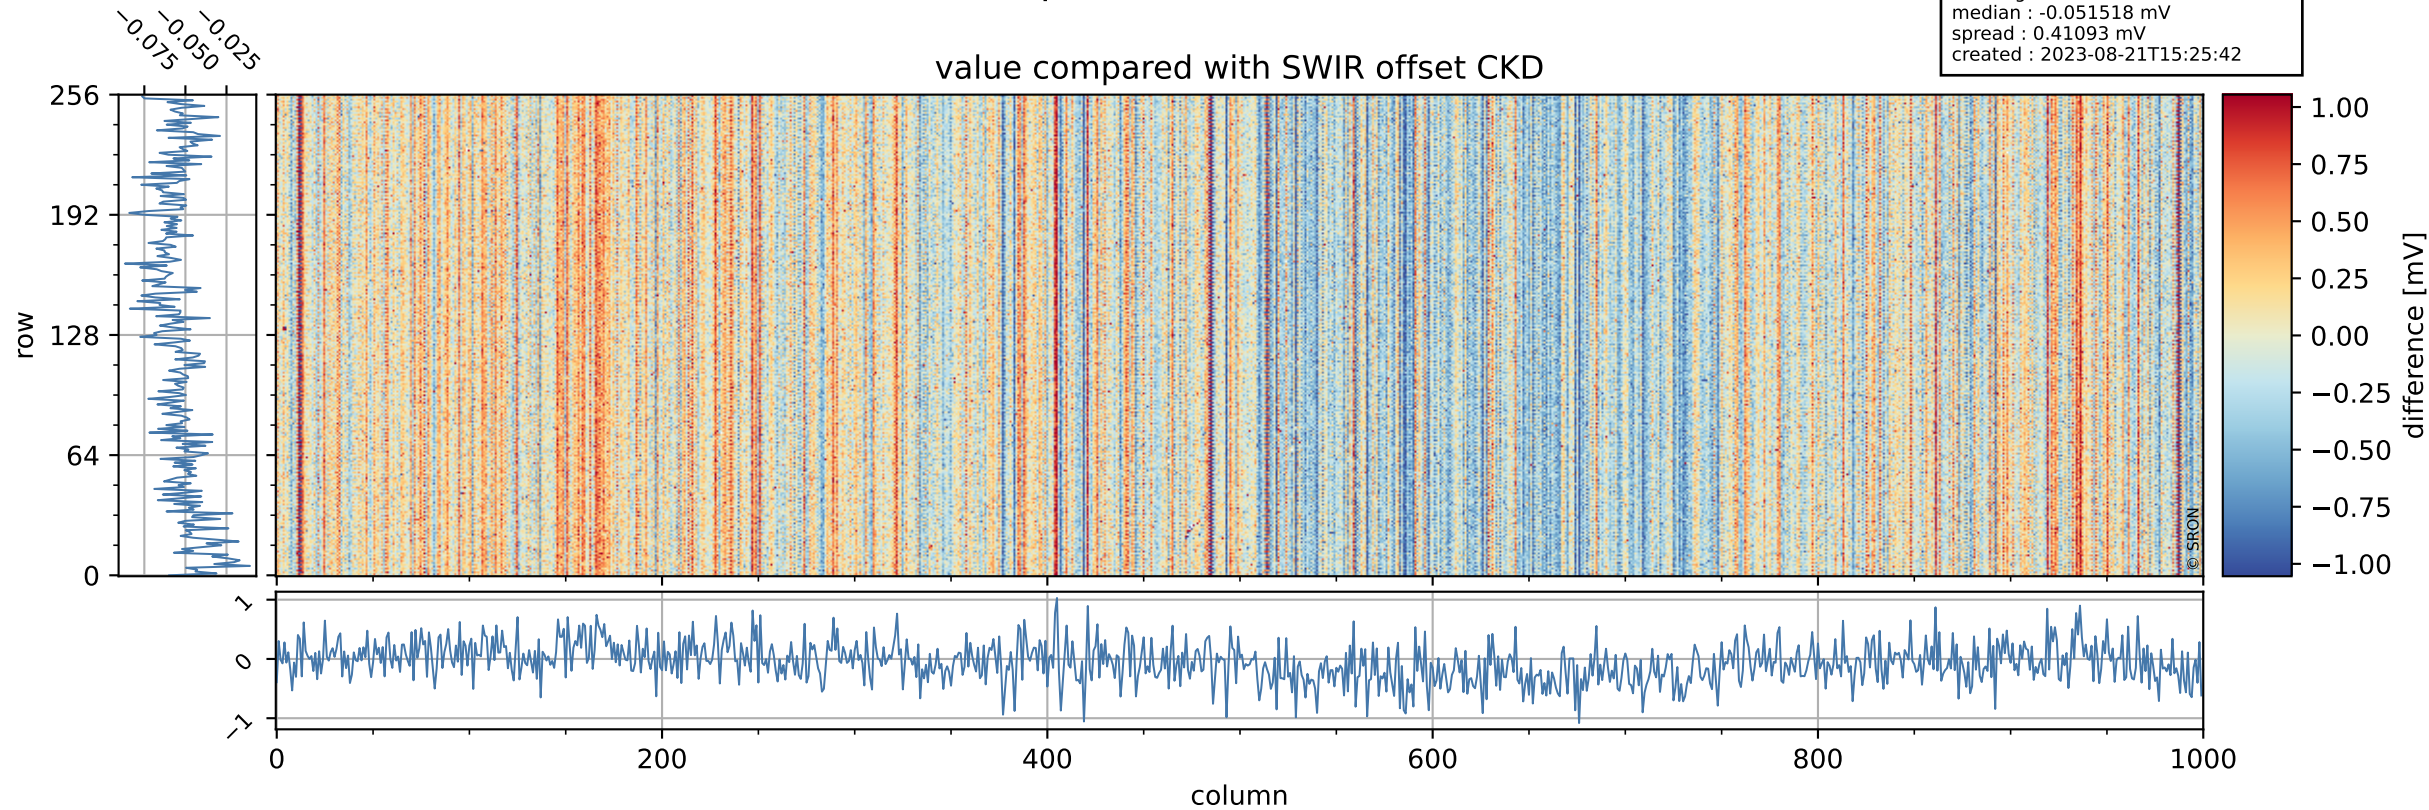

Tropomi SWIR offset (official)

orbits : 18 in [26737, 26782]
coverage : 2022-12-11 / 2022-12-14
median : 0.52596 V
spread : 0.035907 V
created : 2023-08-21T15:25:41

value detector map

Tropomi SWIR offset (official)

orbits : 18 in [26737, 26782]
coverage : 2022-12-11 / 2022-12-14
median : 27.039 μV
spread : 13.754 μV
created : 2023-08-21T15:25:42

Tropomi SWIR offset (official)

value compared with SWIR offset CKD

orbits : 18 in [26737, 26782]
coverage : 2022-12-11 / 2022-12-14
median : -0.051518 mV
spread : 0.41093 mV
created : 2023-08-21T15:25:42

Tropomi SWIR offset (official) ground-tracks of Sentinel-5P

orbits : 18 in [26737, 26782]
coverage : 2022-12-11 / 2022-12-14
created : 2023-08-21T15:25:42

Tropomi SWIR offset (official)

orbits : [2827, 26782]
coverage : 2018-04-30 / 2022-12-14
created : 2023-08-21T15:25:43

trend of detector median & temperatures