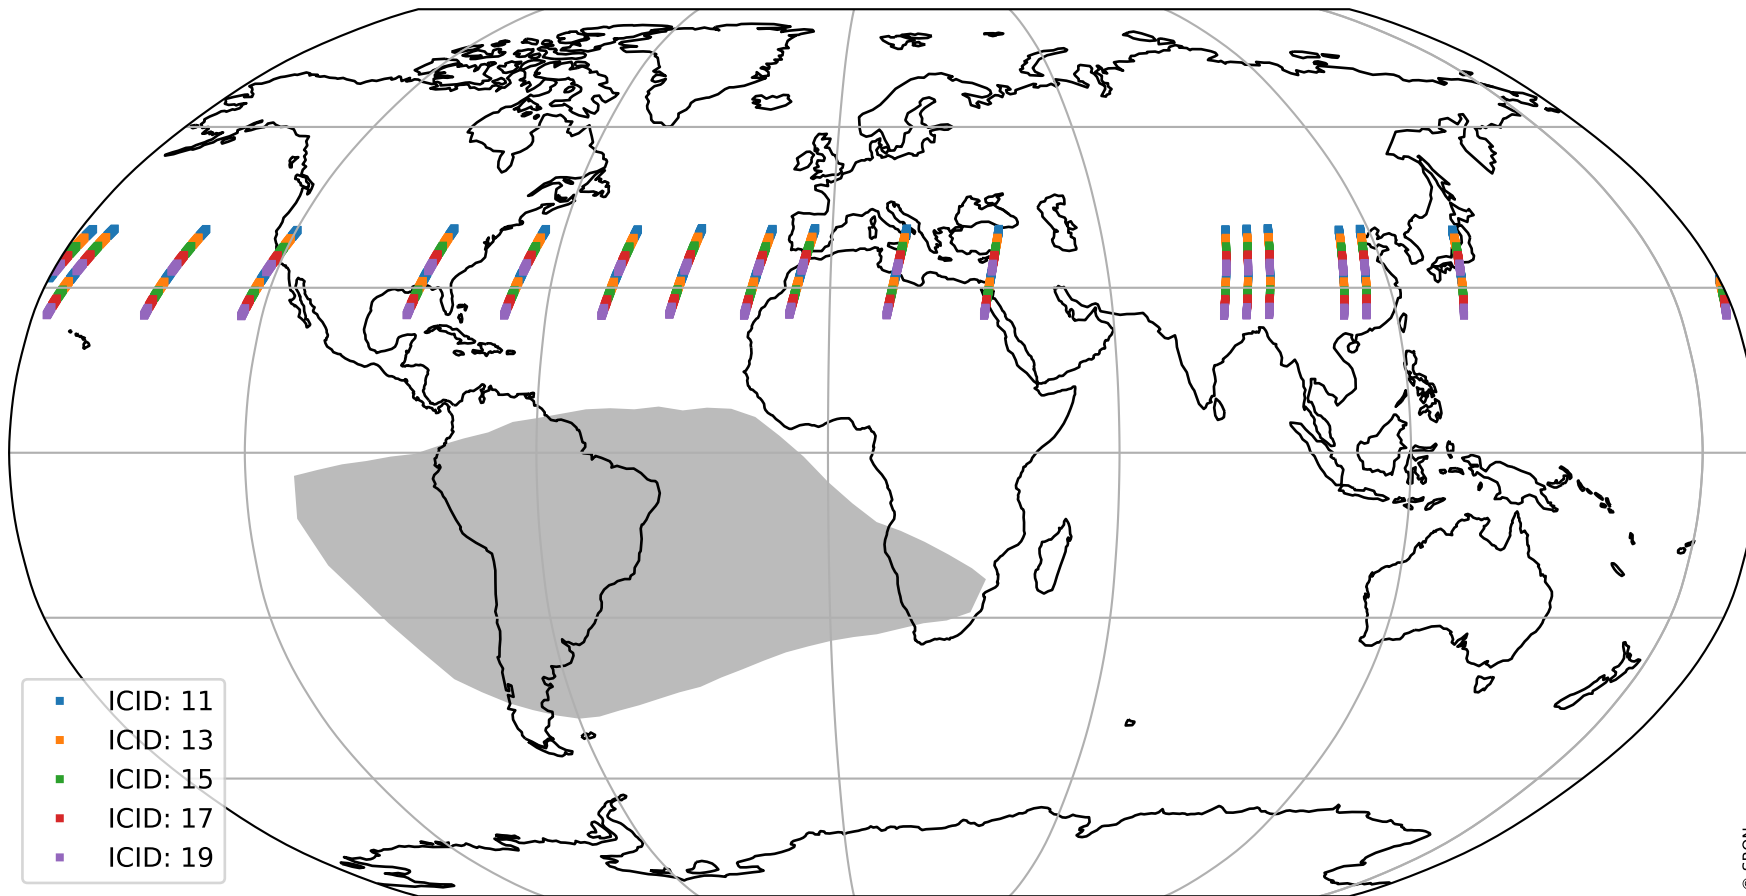

Tropomi SWIR offset (official)

orbits : 18 in [26737, 26782]
coverage : 2022-12-11 / 2022-12-14
median : 0.52596 V
spread : 0.035907 V
created : 2023-08-21T15:25:41

value detector map

Tropomi SWIR offset (official)

orbits : 18 in [26737, 26782]
coverage : 2022-12-11 / 2022-12-14
median : 27.039 μV
spread : 13.754 μV
created : 2023-08-21T15:25:42

Tropomi SWIR offset (official)

value compared with SWIR offset CKD

orbits : 18 in [26737, 26782]
coverage : 2022-12-11 / 2022-12-14
median : -0.051518 mV
spread : 0.41093 mV
created : 2023-08-21T15:25:42

Tropomi SWIR offset (official) ground-tracks of Sentinel-5P

orbits : 18 in [26737, 26782]
coverage : 2022-12-11 / 2022-12-14
created : 2023-08-21T15:25:42

Tropomi SWIR offset (official)

orbits : [2827, 26782]
coverage : 2018-04-30 / 2022-12-14
created : 2023-08-21T15:25:43

trend of detector median & temperatures