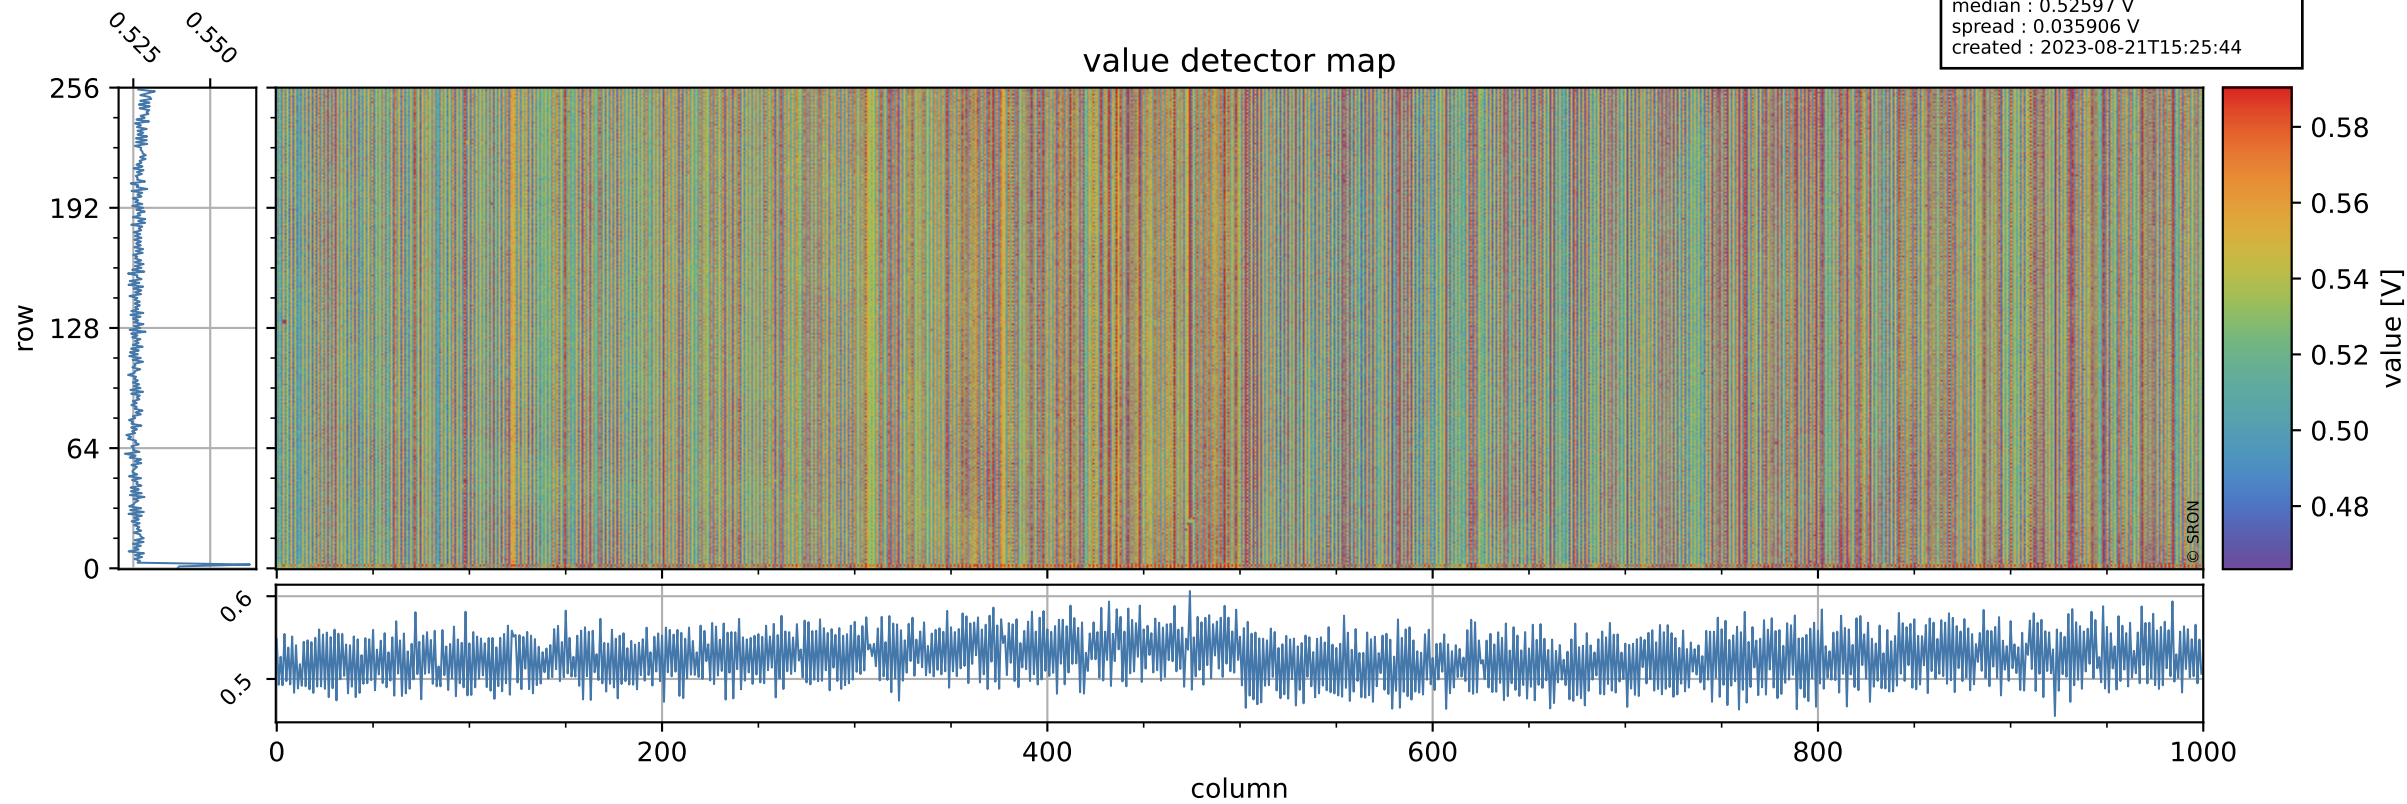

Tropomi SWIR offset (official)

orbits : 16 in [26752, 26797]
coverage : 2022-12-12 / 2022-12-15
median : 0.52597 V
spread : 0.035906 V
created : 2023-08-21T15:25:44

value detector map

Tropomi SWIR offset (official)

orbits : 16 in [26752, 26797]
coverage : 2022-12-12 / 2022-12-15
median : 28.056 μV
spread : 14.123 μV
created : 2023-08-21T15:25:44

Tropomi SWIR offset (official)

orbits : 16 in [26752, 26797]
coverage : 2022-12-12 / 2022-12-15
median : -0.047268 mV
spread : 0.40881 mV
created : 2023-08-21T15:25:44

value compared with SWIR offset CKD

Tropomi SWIR offset (official) ground-tracks of Sentinel-5P

orbits : 16 in [26752, 26797]
coverage : 2022-12-12 / 2022-12-15
created : 2023-08-21T15:25:44

Tropomi SWIR offset (official)

orbits : [2827, 26797]
coverage : 2018-04-30 / 2022-12-15
created : 2023-08-21T15:25:45

trend of detector median & temperatures