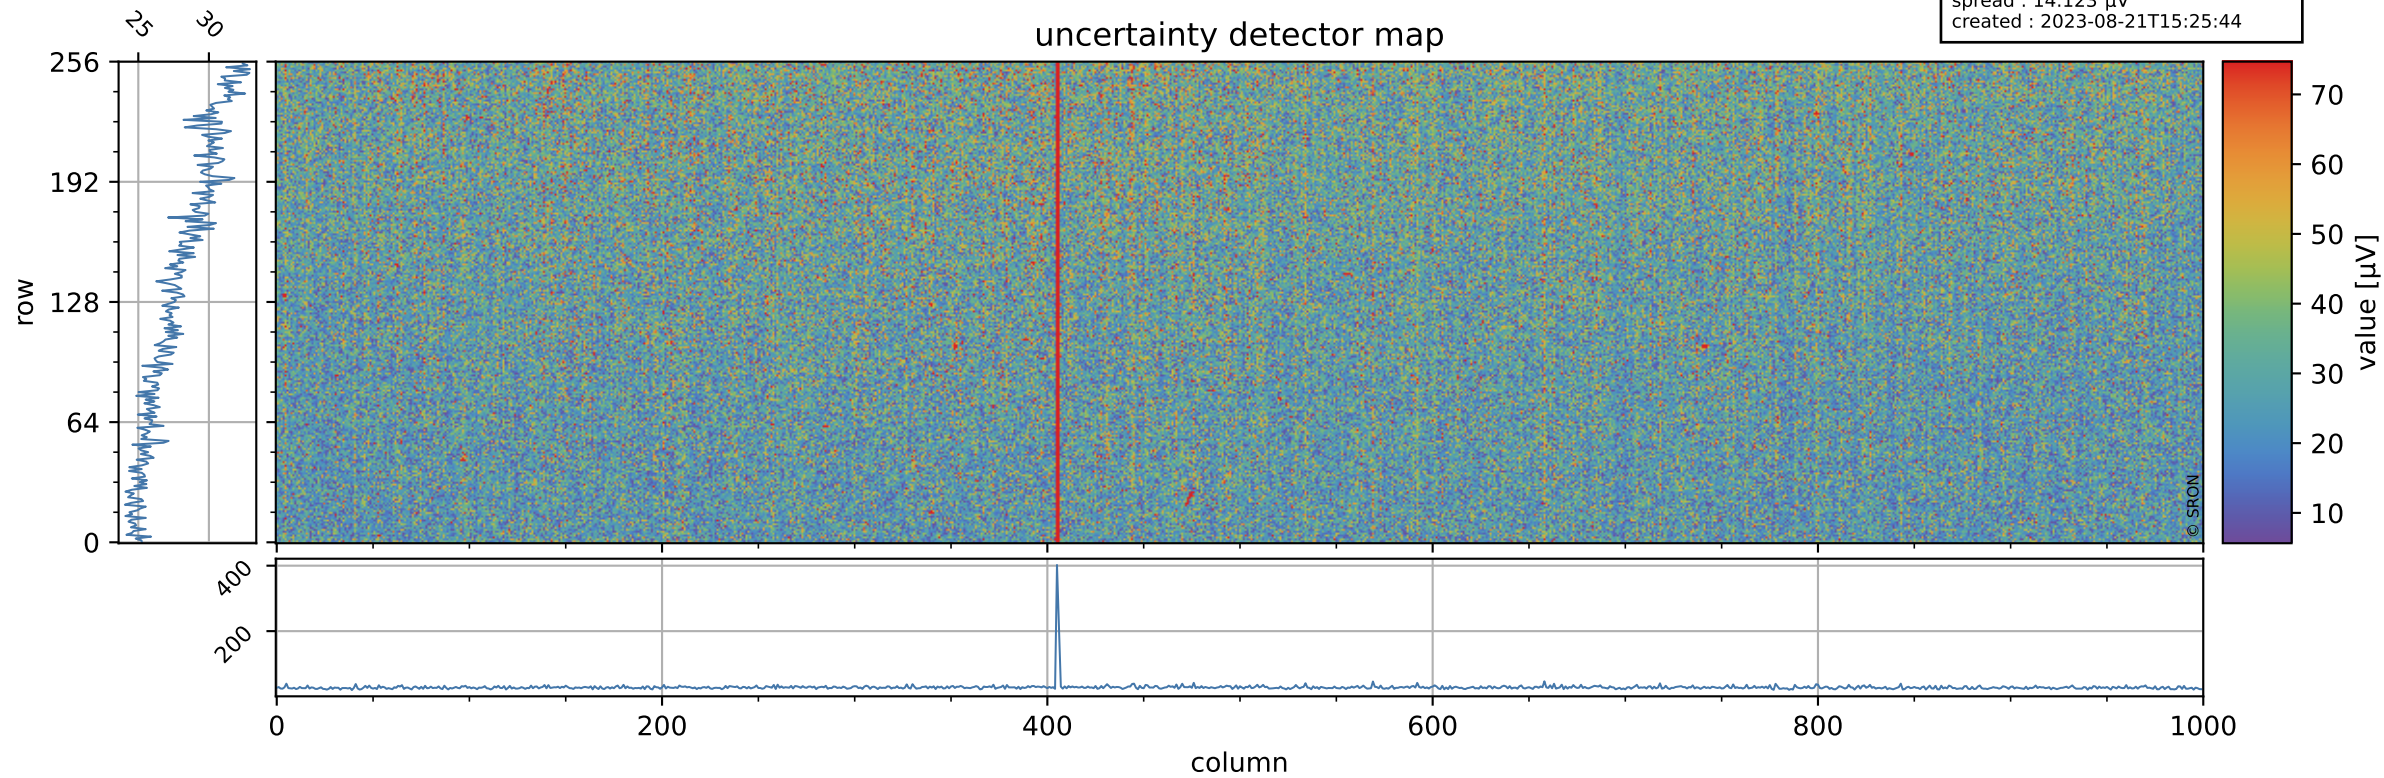

Tropomi SWIR offset (official)

orbits : 16 in [26752, 26797]
coverage : 2022-12-12 / 2022-12-15
median : 0.52597 V
spread : 0.035906 V
created : 2023-08-21T15:25:44

value detector map

Tropomi SWIR offset (official)

orbits : 16 in [26752, 26797]
coverage : 2022-12-12 / 2022-12-15
median : 28.056 μV
spread : 14.123 μV
created : 2023-08-21T15:25:44

Tropomi SWIR offset (official)

orbits : 16 in [26752, 26797]
coverage : 2022-12-12 / 2022-12-15
median : -0.047268 mV
spread : 0.40881 mV
created : 2023-08-21T15:25:44

value compared with SWIR offset CKD

Tropomi SWIR offset (official) ground-tracks of Sentinel-5P

orbits : 16 in [26752, 26797]
coverage : 2022-12-12 / 2022-12-15
created : 2023-08-21T15:25:44

Tropomi SWIR offset (official)

orbits : [2827, 26797]
coverage : 2018-04-30 / 2022-12-15
created : 2023-08-21T15:25:45

trend of detector median & temperatures