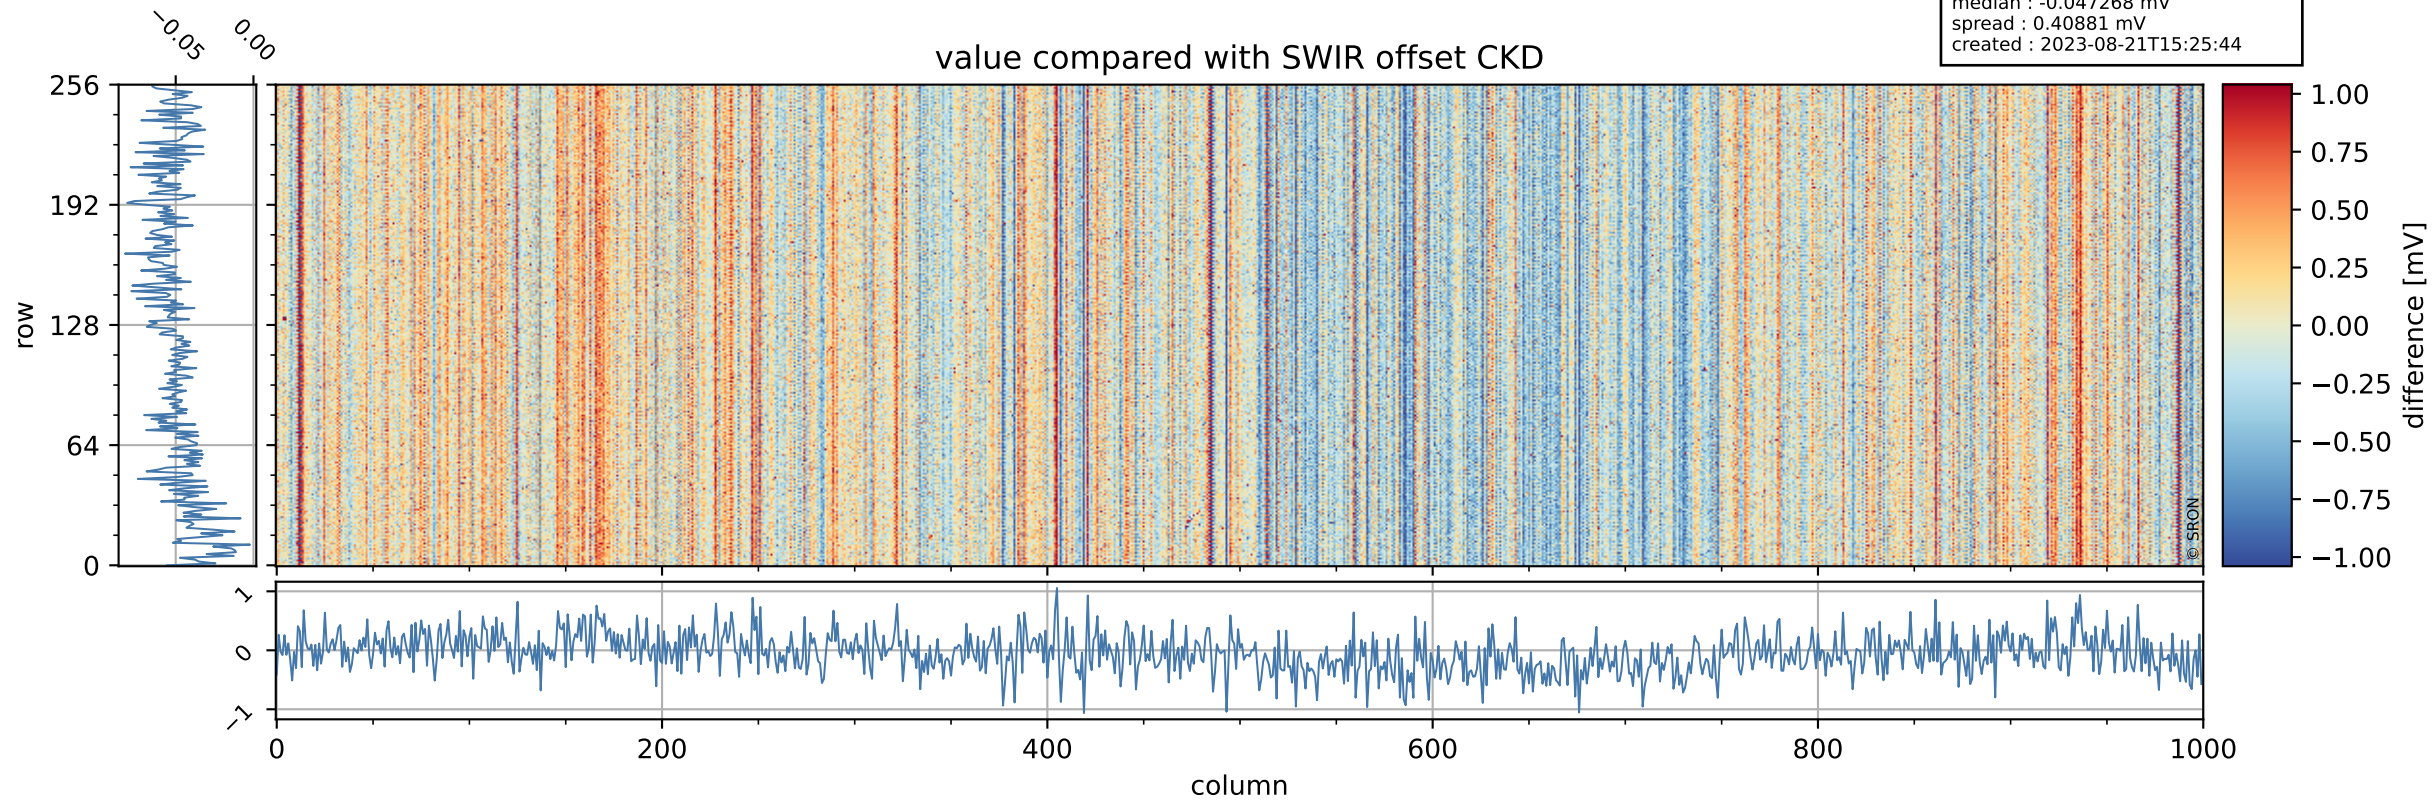

Tropomi SWIR offset (official)

orbits : 16 in [26752, 26797]
coverage : 2022-12-12 / 2022-12-15
median : 0.52597 V
spread : 0.035906 V
created : 2023-08-21T15:25:44

value detector map

Tropomi SWIR offset (official)

orbits : 16 in [26752, 26797]
coverage : 2022-12-12 / 2022-12-15
median : 28.056 μV
spread : 14.123 μV
created : 2023-08-21T15:25:44

Tropomi SWIR offset (official)

orbits : 16 in [26752, 26797]
coverage : 2022-12-12 / 2022-12-15
median : -0.047268 mV
spread : 0.40881 mV
created : 2023-08-21T15:25:44

value compared with SWIR offset CKD

Tropomi SWIR offset (official) ground-tracks of Sentinel-5P

orbits : 16 in [26752, 26797]
coverage : 2022-12-12 / 2022-12-15
created : 2023-08-21T15:25:44

Tropomi SWIR offset (official)

orbits : [2827, 26797]
coverage : 2018-04-30 / 2022-12-15
created : 2023-08-21T15:25:45

trend of detector median & temperatures