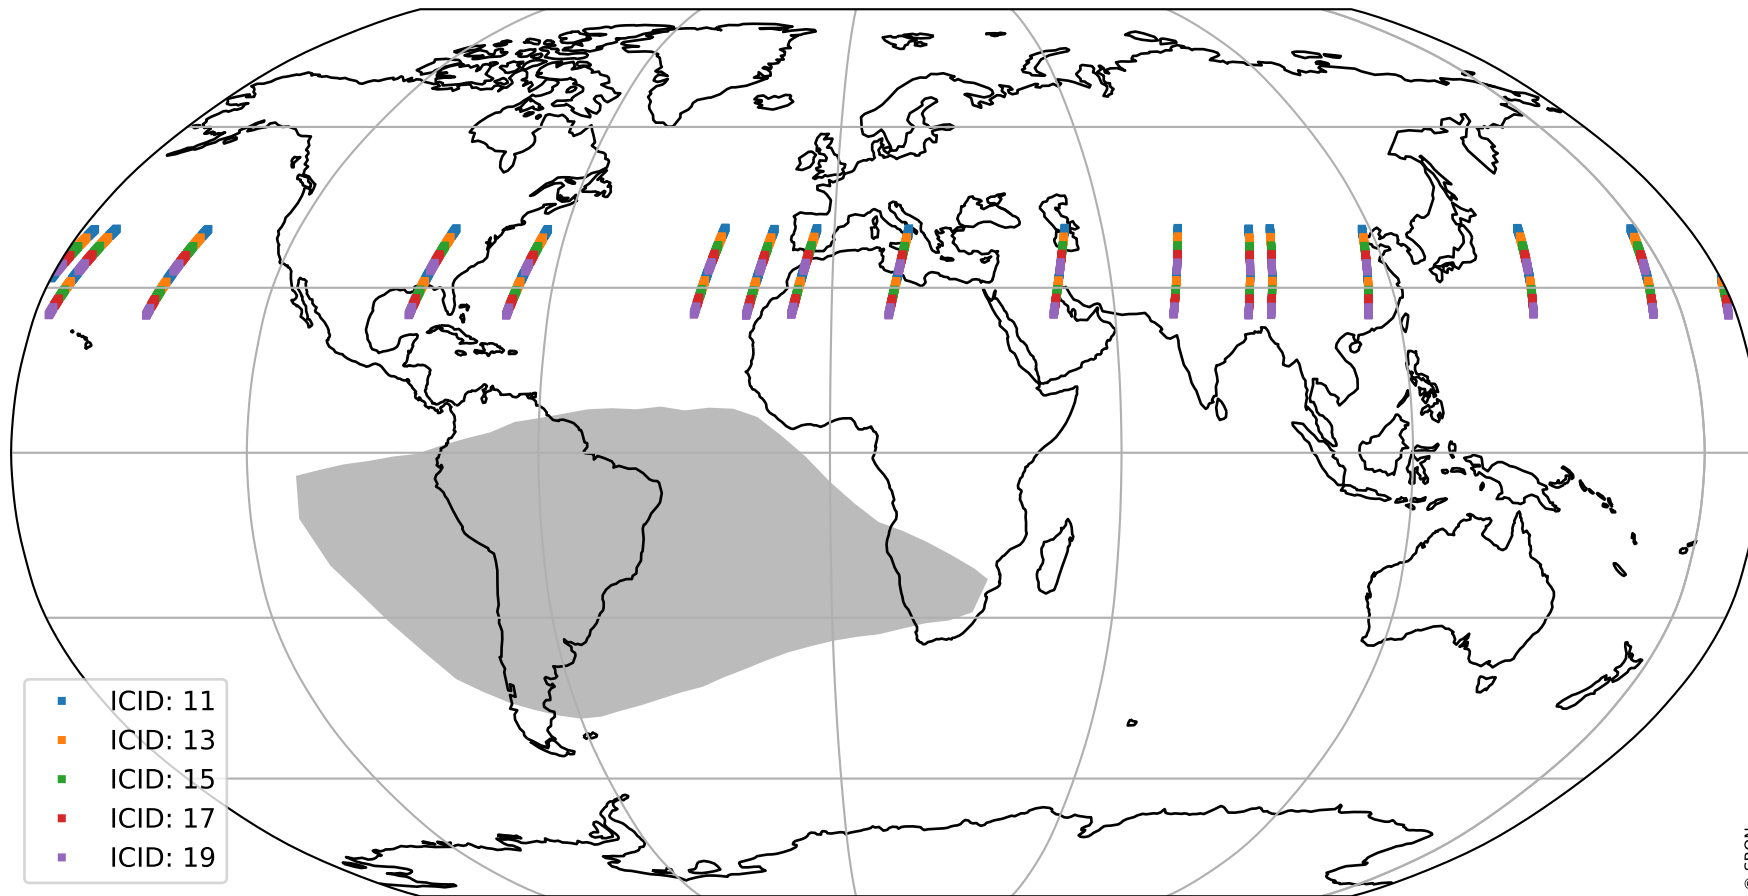

Tropomi SWIR offset (official)

orbits : 16 in [26752, 26797]
coverage : 2022-12-12 / 2022-12-15
median : 0.52597 V
spread : 0.035906 V
created : 2023-08-21T15:25:44

value detector map

Tropomi SWIR offset (official)

orbits : 16 in [26752, 26797]
coverage : 2022-12-12 / 2022-12-15
median : 28.056 μV
spread : 14.123 μV
created : 2023-08-21T15:25:44

Tropomi SWIR offset (official)

orbits : 16 in [26752, 26797]
coverage : 2022-12-12 / 2022-12-15
median : -0.047268 mV
spread : 0.40881 mV
created : 2023-08-21T15:25:44

value compared with SWIR offset CKD

Tropomi SWIR offset (official) ground-tracks of Sentinel-5P

orbits : 16 in [26752, 26797]
coverage : 2022-12-12 / 2022-12-15
created : 2023-08-21T15:25:44

Tropomi SWIR offset (official)

orbits : [2827, 26797]
coverage : 2018-04-30 / 2022-12-15
created : 2023-08-21T15:25:45

trend of detector median & temperatures