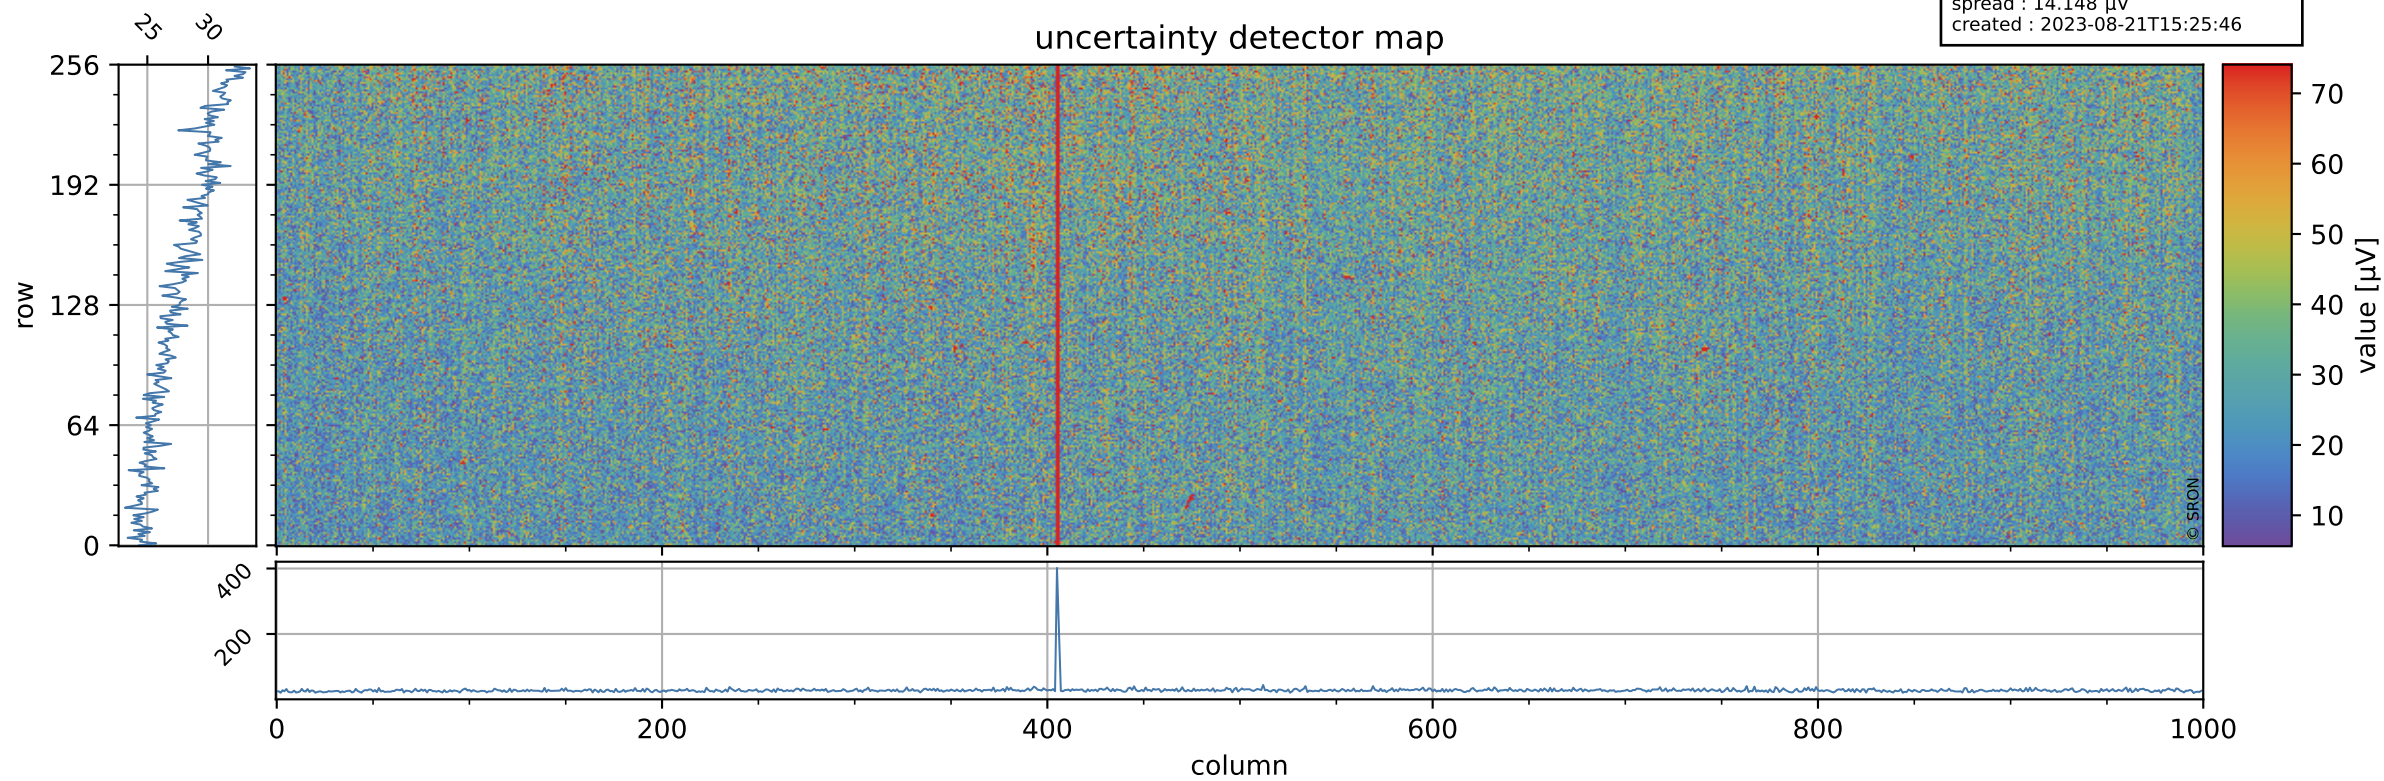

Tropomi SWIR offset (official)

orbits : 18 in [26767, 26812]
coverage : 2022-12-13 / 2022-12-16
median : 0.52596 V
spread : 0.035906 V
created : 2023-08-21T15:25:46

value detector map

Tropomi SWIR offset (official)

orbits : 18 in [26767, 26812]
coverage : 2022-12-13 / 2022-12-16
median : 27.913 μV
spread : 14.148 μV
created : 2023-08-21T15:25:46

Tropomi SWIR offset (official)

value compared with SWIR offset CKD

orbits : 18 in [26767, 26812]
coverage : 2022-12-13 / 2022-12-16
median : -0.051075 mV
spread : 0.40477 mV
created : 2023-08-21T15:25:46

Tropomi SWIR offset (official) ground-tracks of Sentinel-5P

orbits : 18 in [26767, 26812]
coverage : 2022-12-13 / 2022-12-16
created : 2023-08-21T15:25:47

Tropomi SWIR offset (official)

orbits : [2827, 26812]
coverage : 2018-04-30 / 2022-12-16
created : 2023-08-21T15:25:47

trend of detector median & temperatures