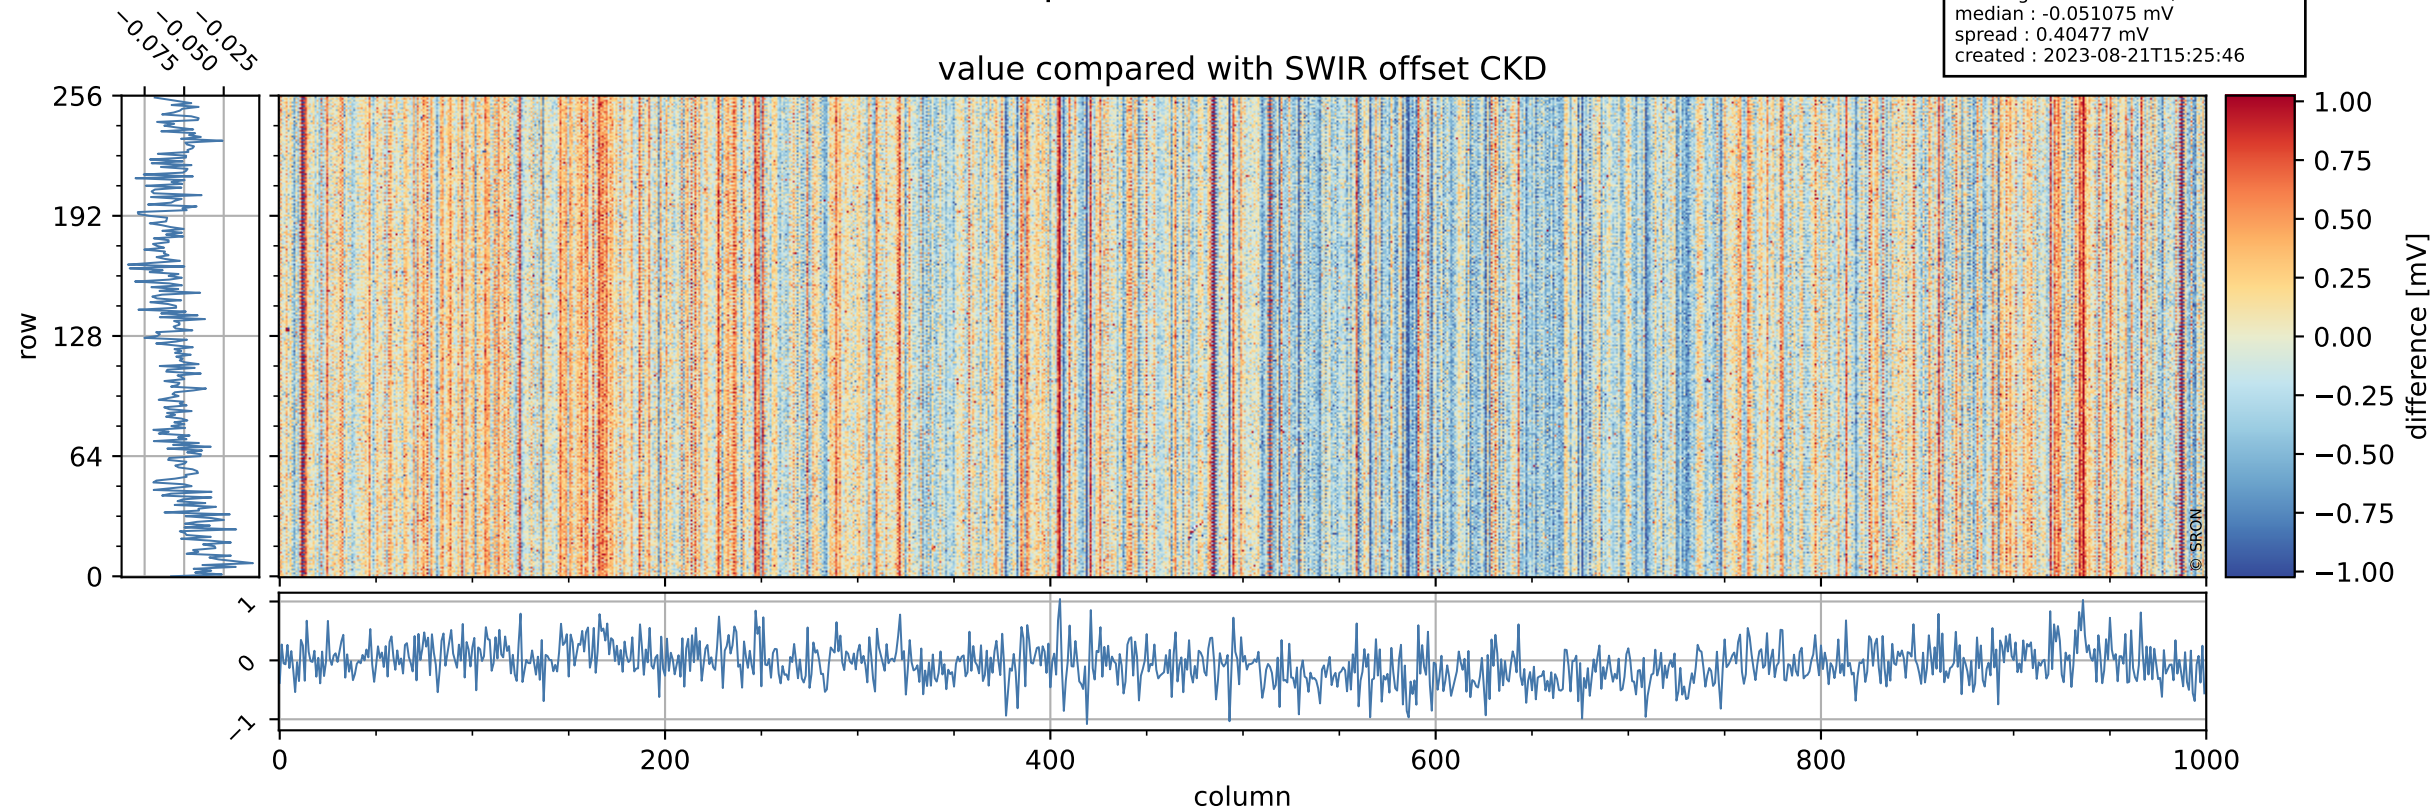

Tropomi SWIR offset (official)

orbits : 18 in [26767, 26812]
coverage : 2022-12-13 / 2022-12-16
median : 0.52596 V
spread : 0.035906 V
created : 2023-08-21T15:25:46

value detector map

Tropomi SWIR offset (official)

orbits : 18 in [26767, 26812]
coverage : 2022-12-13 / 2022-12-16
median : 27.913 μV
spread : 14.148 μV
created : 2023-08-21T15:25:46

Tropomi SWIR offset (official)

value compared with SWIR offset CKD

orbits : 18 in [26767, 26812]
coverage : 2022-12-13 / 2022-12-16
median : -0.051075 mV
spread : 0.40477 mV
created : 2023-08-21T15:25:46

Tropomi SWIR offset (official) ground-tracks of Sentinel-5P

orbits : 18 in [26767, 26812]
coverage : 2022-12-13 / 2022-12-16
created : 2023-08-21T15:25:47

Tropomi SWIR offset (official)

orbits : [2827, 26812]
coverage : 2018-04-30 / 2022-12-16
created : 2023-08-21T15:25:47

trend of detector median & temperatures