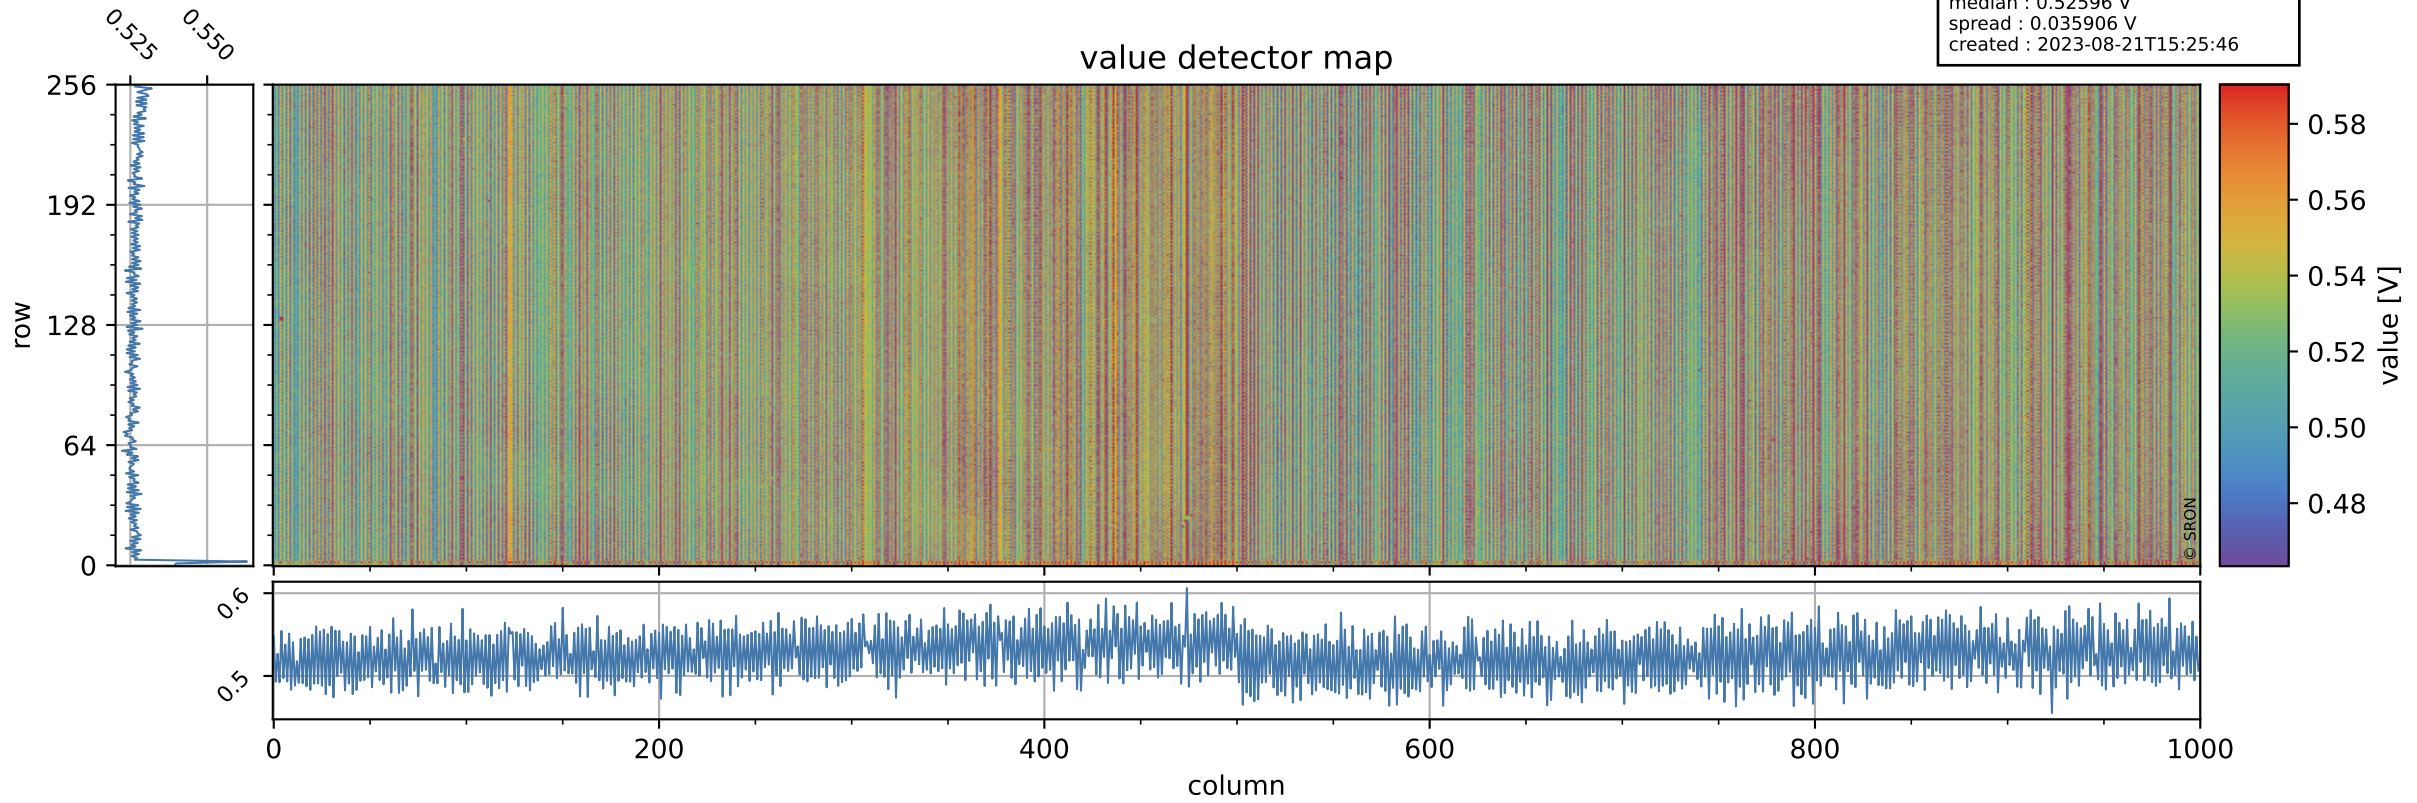

Tropomi SWIR offset (official)

orbits : 18 in [26767, 26812]
coverage : 2022-12-13 / 2022-12-16
median : 0.52596 V
spread : 0.035906 V
created : 2023-08-21T15:25:46

value detector map

Tropomi SWIR offset (official)

orbits : 18 in [26767, 26812]
coverage : 2022-12-13 / 2022-12-16
median : 27.913 μV
spread : 14.148 μV
created : 2023-08-21T15:25:46

Tropomi SWIR offset (official)

value compared with SWIR offset CKD

orbits : 18 in [26767, 26812]
coverage : 2022-12-13 / 2022-12-16
median : -0.051075 mV
spread : 0.40477 mV
created : 2023-08-21T15:25:46

Tropomi SWIR offset (official) ground-tracks of Sentinel-5P

orbits : 18 in [26767, 26812]
coverage : 2022-12-13 / 2022-12-16
created : 2023-08-21T15:25:47

Tropomi SWIR offset (official)

orbits : [2827, 26812]
coverage : 2018-04-30 / 2022-12-16
created : 2023-08-21T15:25:47

trend of detector median & temperatures