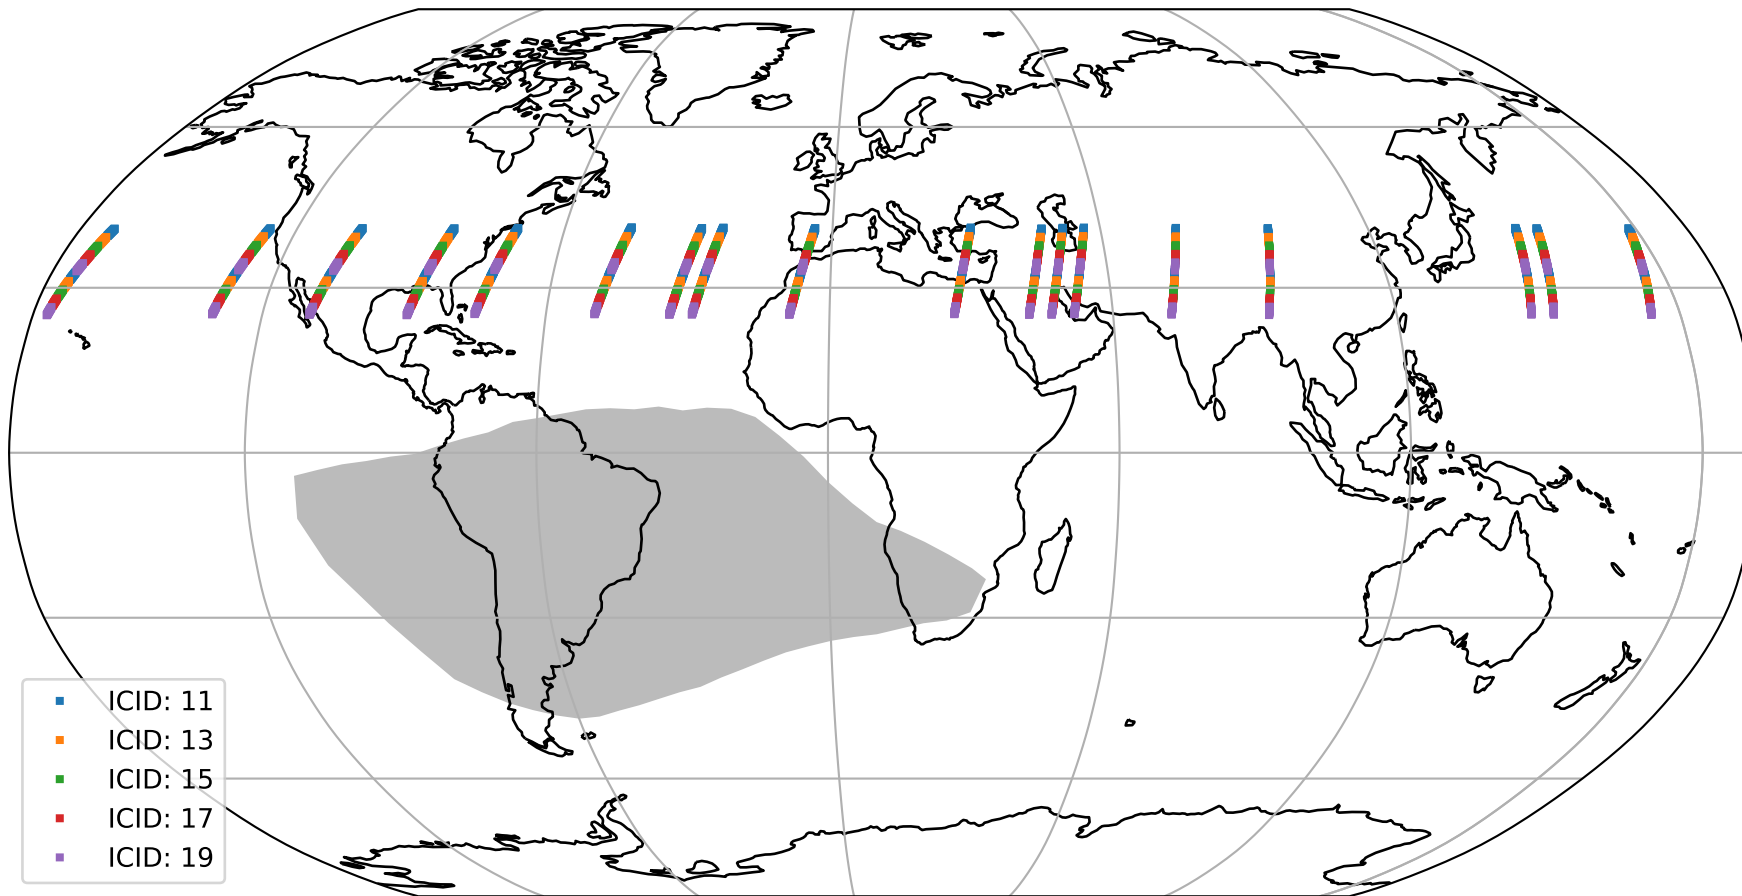

Tropomi SWIR offset (official)

orbits : 18 in [26767, 26812]
coverage : 2022-12-13 / 2022-12-16
median : 0.52596 V
spread : 0.035906 V
created : 2023-08-21T15:25:46

value detector map

Tropomi SWIR offset (official)

orbits : 18 in [26767, 26812]
coverage : 2022-12-13 / 2022-12-16
median : 27.913 μV
spread : 14.148 μV
created : 2023-08-21T15:25:46

Tropomi SWIR offset (official)

value compared with SWIR offset CKD

orbits : 18 in [26767, 26812]
coverage : 2022-12-13 / 2022-12-16
median : -0.051075 mV
spread : 0.40477 mV
created : 2023-08-21T15:25:46

Tropomi SWIR offset (official) ground-tracks of Sentinel-5P

orbits : 18 in [26767, 26812]
coverage : 2022-12-13 / 2022-12-16
created : 2023-08-21T15:25:47

Tropomi SWIR offset (official)

orbits : [2827, 26812]
coverage : 2018-04-30 / 2022-12-16
created : 2023-08-21T15:25:47