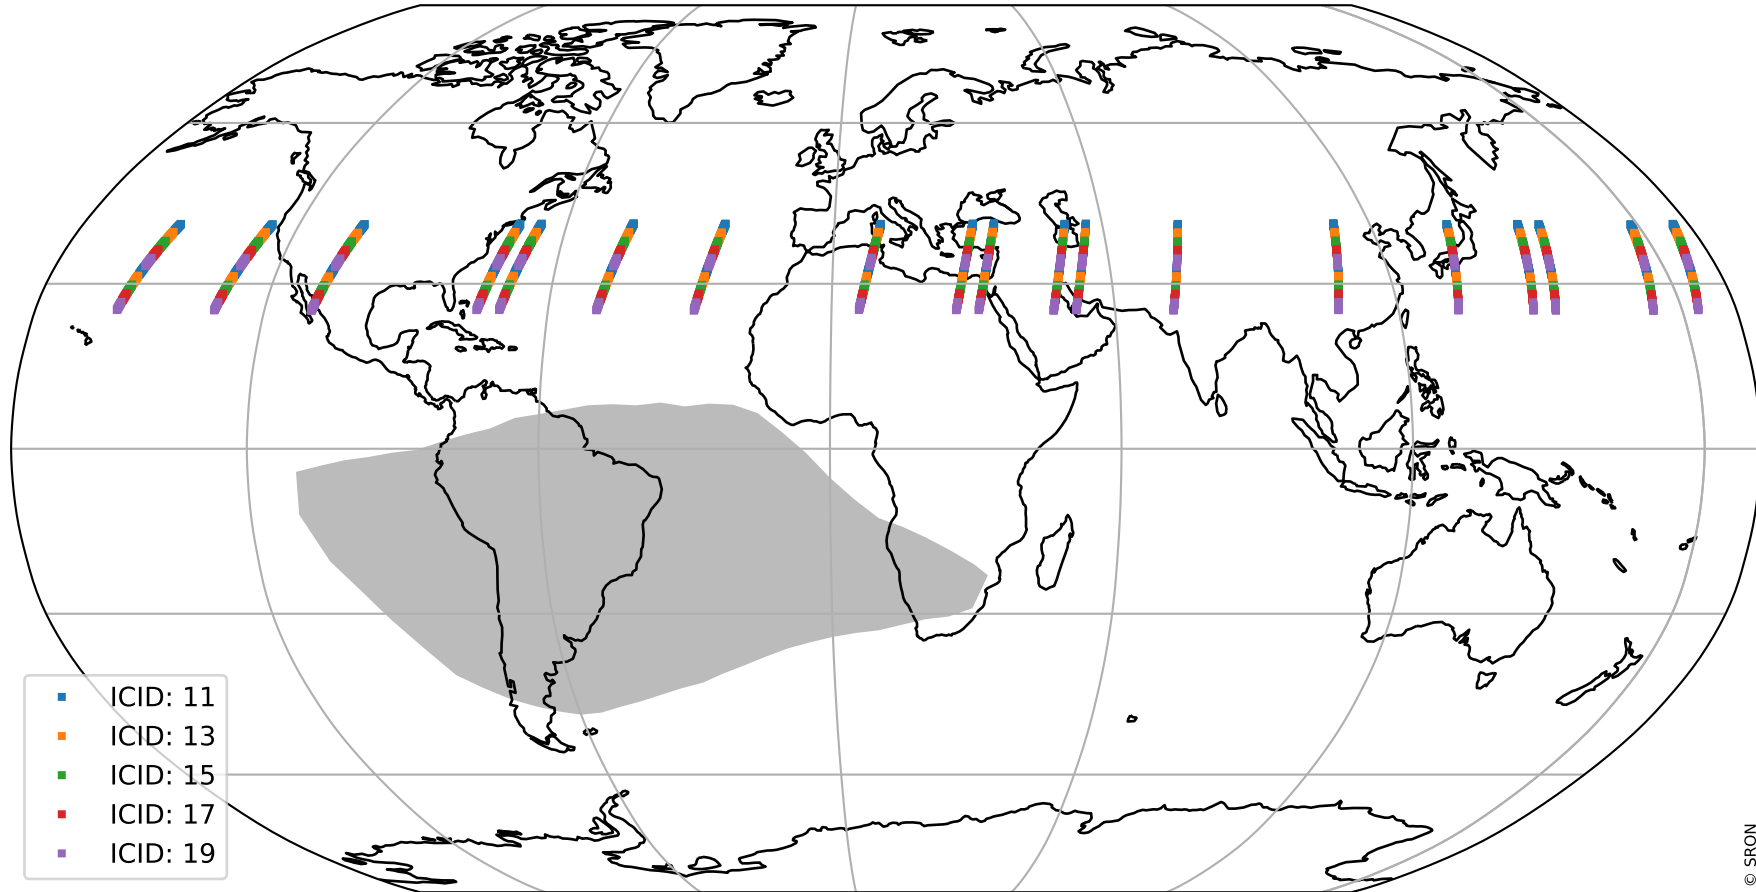

Tropomi SWIR offset (official)

orbits : 19 in [26782, 26827]
coverage : 2022-12-14 / 2022-12-17
median : 0.52597 V
spread : 0.035905 V
created : 2023-08-21T15:25:48

value detector map

Tropomi SWIR offset (official)

orbits : 19 in [26782, 26827]
coverage : 2022-12-14 / 2022-12-17
median : 27.736 μV
spread : 14.11 μV
created : 2023-08-21T15:25:48

Tropomi SWIR offset (official)

orbits : 19 in [26782, 26827]
coverage : 2022-12-14 / 2022-12-17
median : -0.043173 mV
spread : 0.40501 mV
created : 2023-08-21T15:25:49

value compared with SWIR offset CKD

Tropomi SWIR offset (official) ground-tracks of Sentinel-5P

orbits : 19 in [26782, 26827]
coverage : 2022-12-14 / 2022-12-17
created : 2023-08-21T15:25:49

Tropomi SWIR offset (official)

orbits : [2827, 26827]
coverage : 2018-04-30 / 2022-12-17
created : 2023-08-21T15:25:49

trend of detector median & temperatures