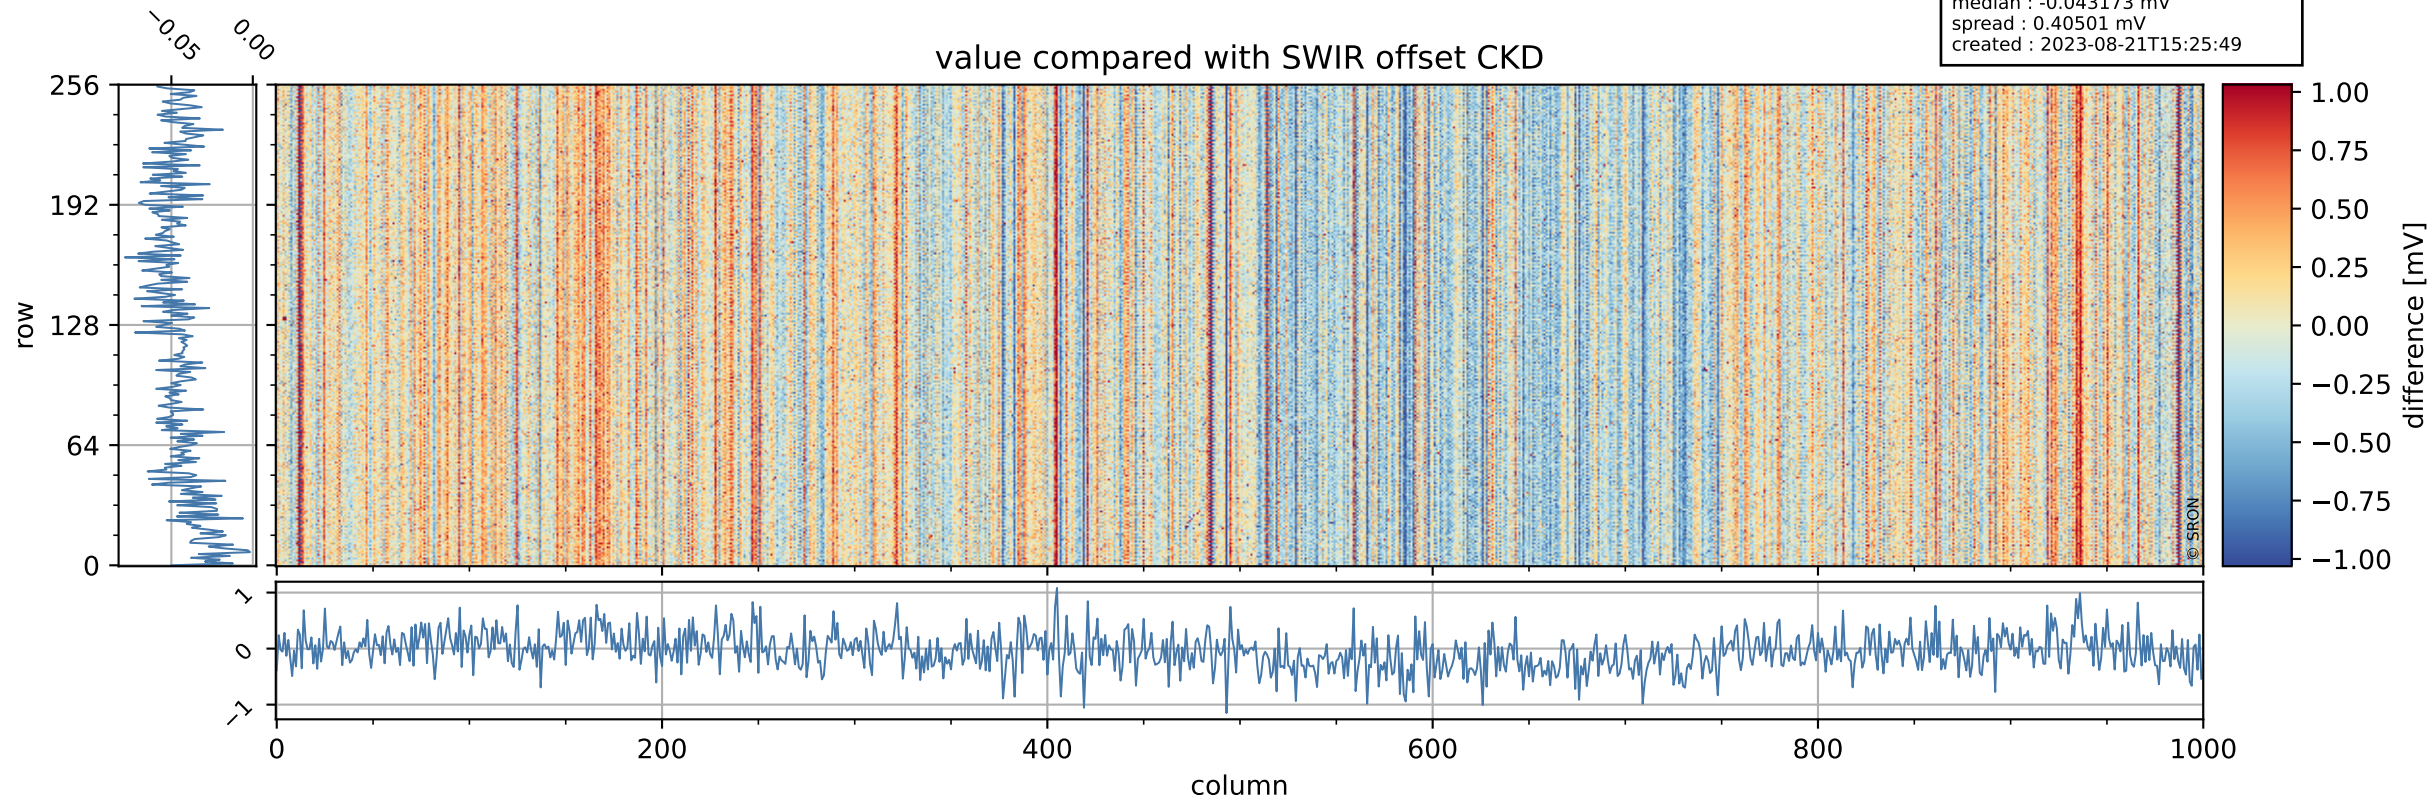

Tropomi SWIR offset (official)

orbits : 19 in [26782, 26827]
coverage : 2022-12-14 / 2022-12-17
median : 0.52597 V
spread : 0.035905 V
created : 2023-08-21T15:25:48

value detector map

Tropomi SWIR offset (official)

orbits : 19 in [26782, 26827]
coverage : 2022-12-14 / 2022-12-17
median : 27.736 μV
spread : 14.11 μV
created : 2023-08-21T15:25:48

Tropomi SWIR offset (official)

orbits : 19 in [26782, 26827]
coverage : 2022-12-14 / 2022-12-17
median : -0.043173 mV
spread : 0.40501 mV
created : 2023-08-21T15:25:49

value compared with SWIR offset CKD

Tropomi SWIR offset (official) ground-tracks of Sentinel-5P

orbits : 19 in [26782, 26827]
coverage : 2022-12-14 / 2022-12-17
created : 2023-08-21T15:25:49

Tropomi SWIR offset (official)

orbits : [2827, 26827]
coverage : 2018-04-30 / 2022-12-17
created : 2023-08-21T15:25:49

trend of detector median & temperatures