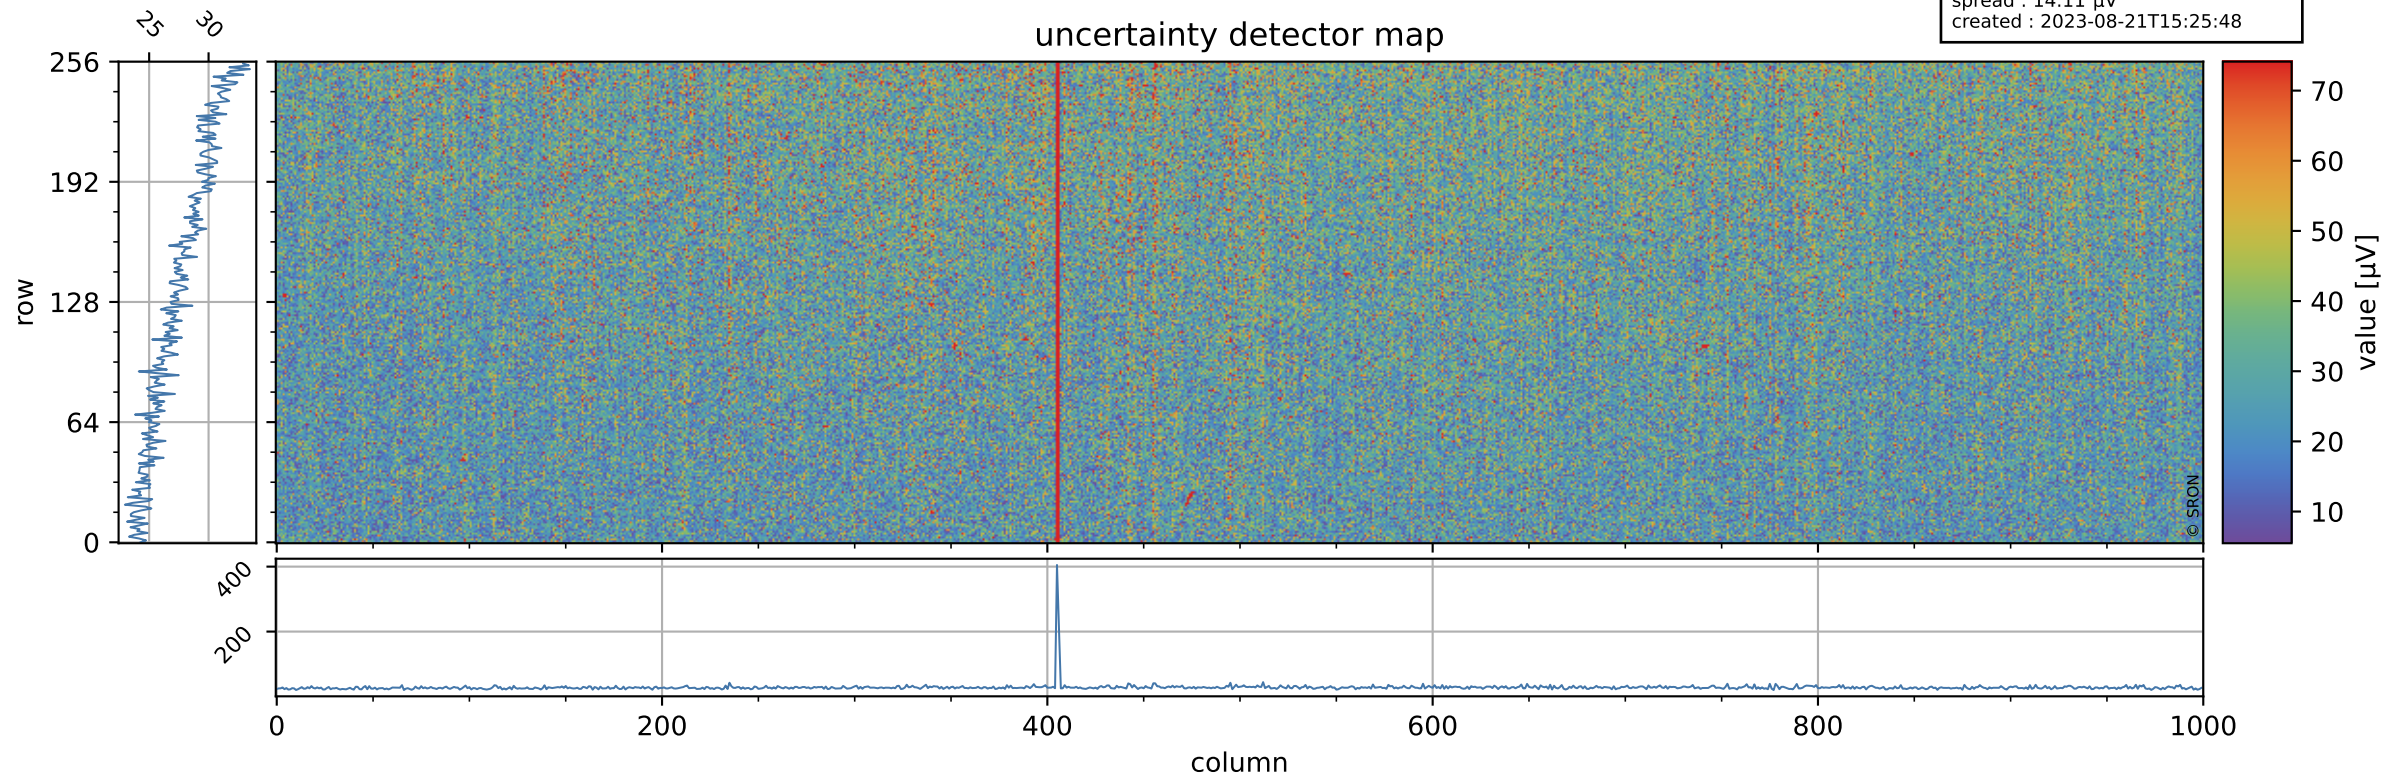

Tropomi SWIR offset (official)

orbits : 19 in [26782, 26827]
coverage : 2022-12-14 / 2022-12-17
median : 0.52597 V
spread : 0.035905 V
created : 2023-08-21T15:25:48

value detector map

Tropomi SWIR offset (official)

orbits : 19 in [26782, 26827]
coverage : 2022-12-14 / 2022-12-17
median : 27.736 μV
spread : 14.11 μV
created : 2023-08-21T15:25:48

Tropomi SWIR offset (official)

orbits : 19 in [26782, 26827]
coverage : 2022-12-14 / 2022-12-17
median : -0.043173 mV
spread : 0.40501 mV
created : 2023-08-21T15:25:49

value compared with SWIR offset CKD

Tropomi SWIR offset (official) ground-tracks of Sentinel-5P

orbits : 19 in [26782, 26827]
coverage : 2022-12-14 / 2022-12-17
created : 2023-08-21T15:25:49

Tropomi SWIR offset (official)

orbits : [2827, 26827]
coverage : 2018-04-30 / 2022-12-17
created : 2023-08-21T15:25:49

trend of detector median & temperatures