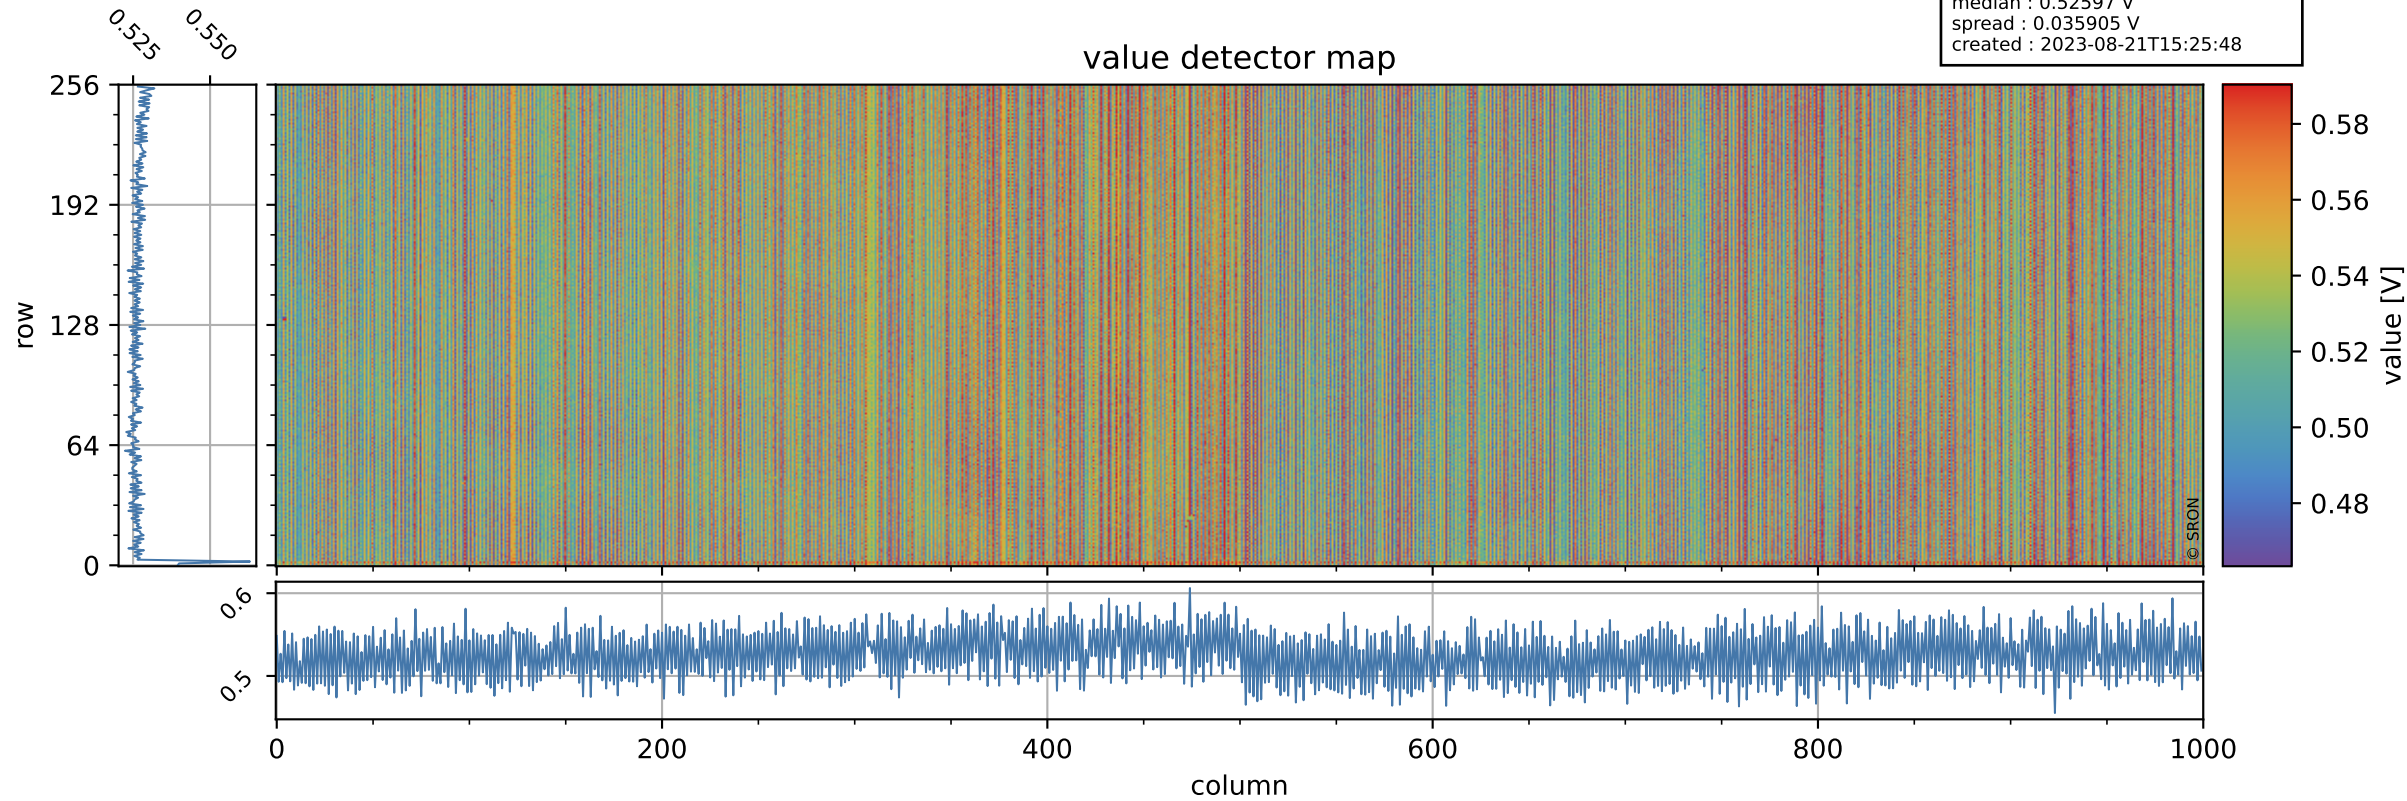

Tropomi SWIR offset (official)

orbits : 19 in [26782, 26827]
coverage : 2022-12-14 / 2022-12-17
median : 0.52597 V
spread : 0.035905 V
created : 2023-08-21T15:25:48

value detector map

Tropomi SWIR offset (official)

orbits : 19 in [26782, 26827]
coverage : 2022-12-14 / 2022-12-17
median : 27.736 μV
spread : 14.11 μV
created : 2023-08-21T15:25:48

Tropomi SWIR offset (official)

orbits : 19 in [26782, 26827]
coverage : 2022-12-14 / 2022-12-17
median : -0.043173 mV
spread : 0.40501 mV
created : 2023-08-21T15:25:49

value compared with SWIR offset CKD

Tropomi SWIR offset (official) ground-tracks of Sentinel-5P

orbits : 19 in [26782, 26827]
coverage : 2022-12-14 / 2022-12-17
created : 2023-08-21T15:25:49

Tropomi SWIR offset (official)

orbits : [2827, 26827]
coverage : 2018-04-30 / 2022-12-17
created : 2023-08-21T15:25:49

trend of detector median & temperatures