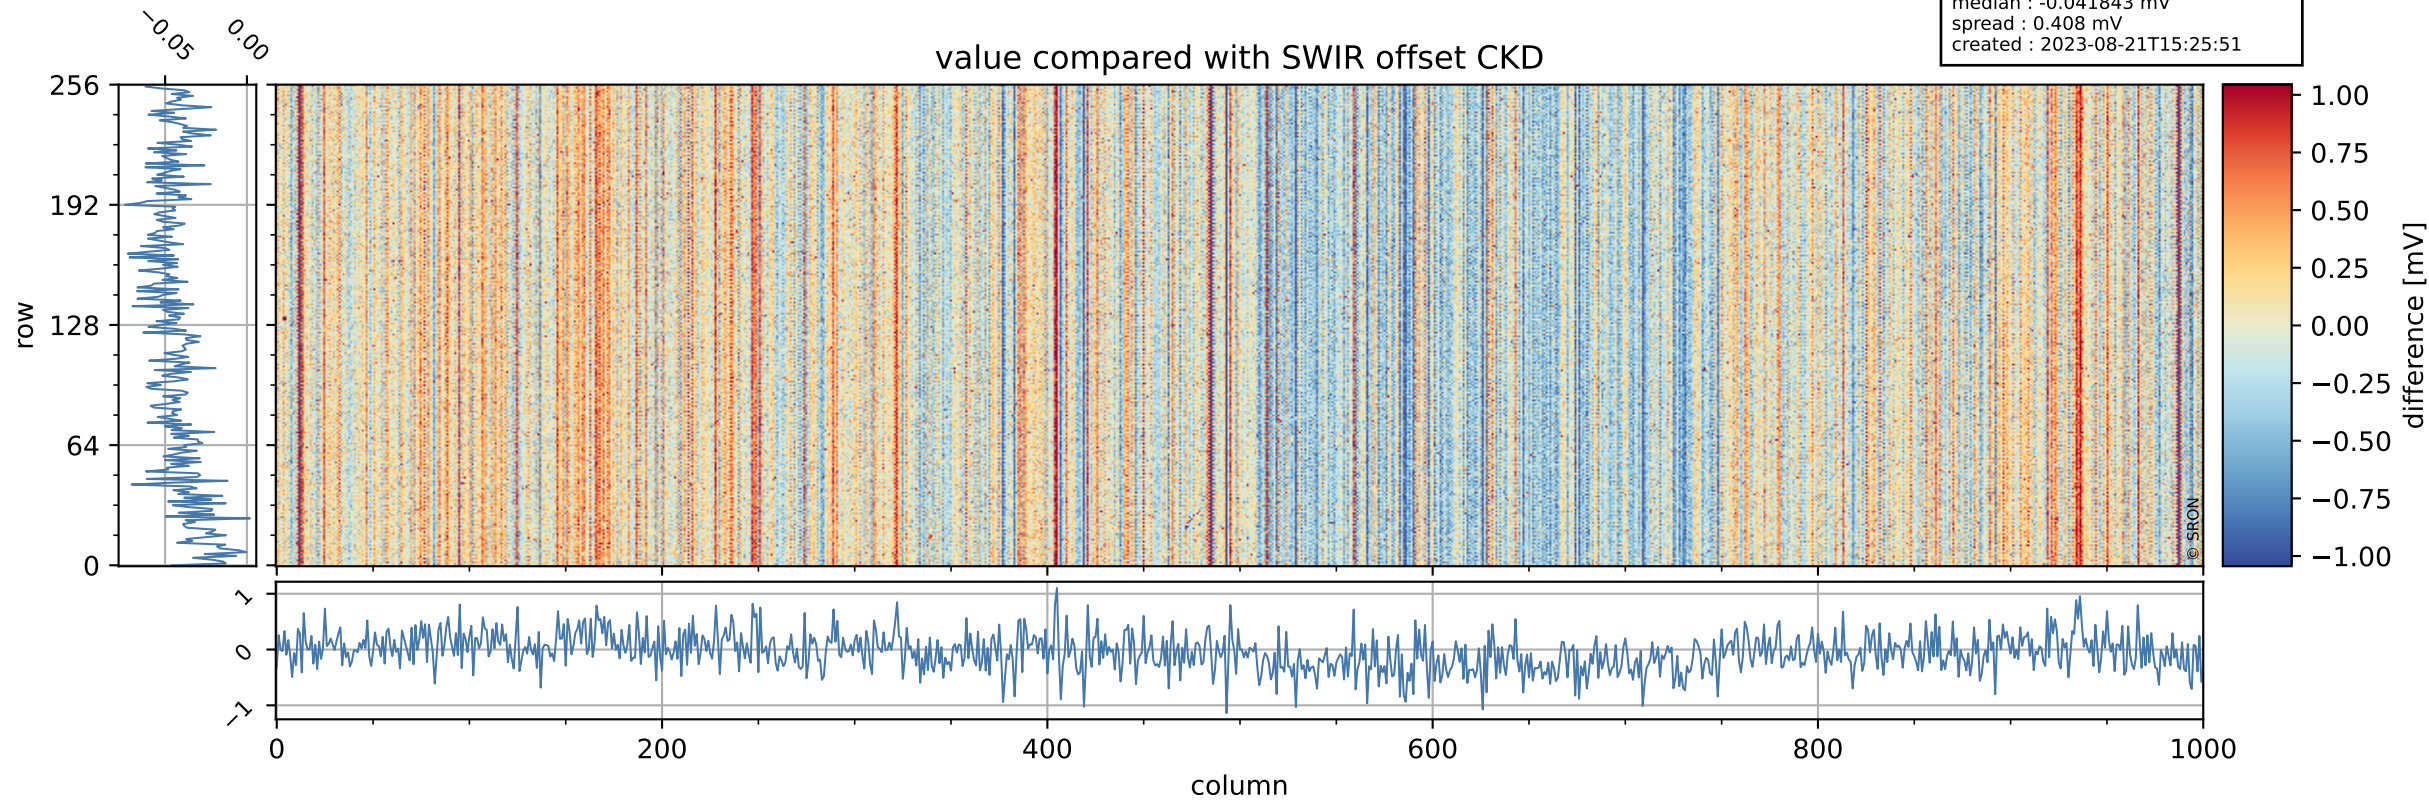

Tropomi SWIR offset (official)

orbits : 19 in [26797, 26842]
coverage : 2022-12-15 / 2022-12-18
median : 0.52597 V
spread : 0.035905 V
created : 2023-08-21T15:25:50

value detector map

Tropomi SWIR offset (official)

orbits : 19 in [26797, 26842]
coverage : 2022-12-15 / 2022-12-18
median : 28.271 μV
spread : 14.299 μV
created : 2023-08-21T15:25:51

Tropomi SWIR offset (official)

orbits : 19 in [26797, 26842]
coverage : 2022-12-15 / 2022-12-18
median : -0.041843 mV
spread : 0.408 mV
created : 2023-08-21T15:25:51

value compared with SWIR offset CKD

Tropomi SWIR offset (official) ground-tracks of Sentinel-5P

orbits : 19 in [26797, 26842]
coverage : 2022-12-15 / 2022-12-18
created : 2023-08-21T15:25:51

Tropomi SWIR offset (official)

orbits : [2827, 26842]
coverage : 2018-04-30 / 2022-12-18
created : 2023-08-21T15:25:52

trend of detector median & temperatures