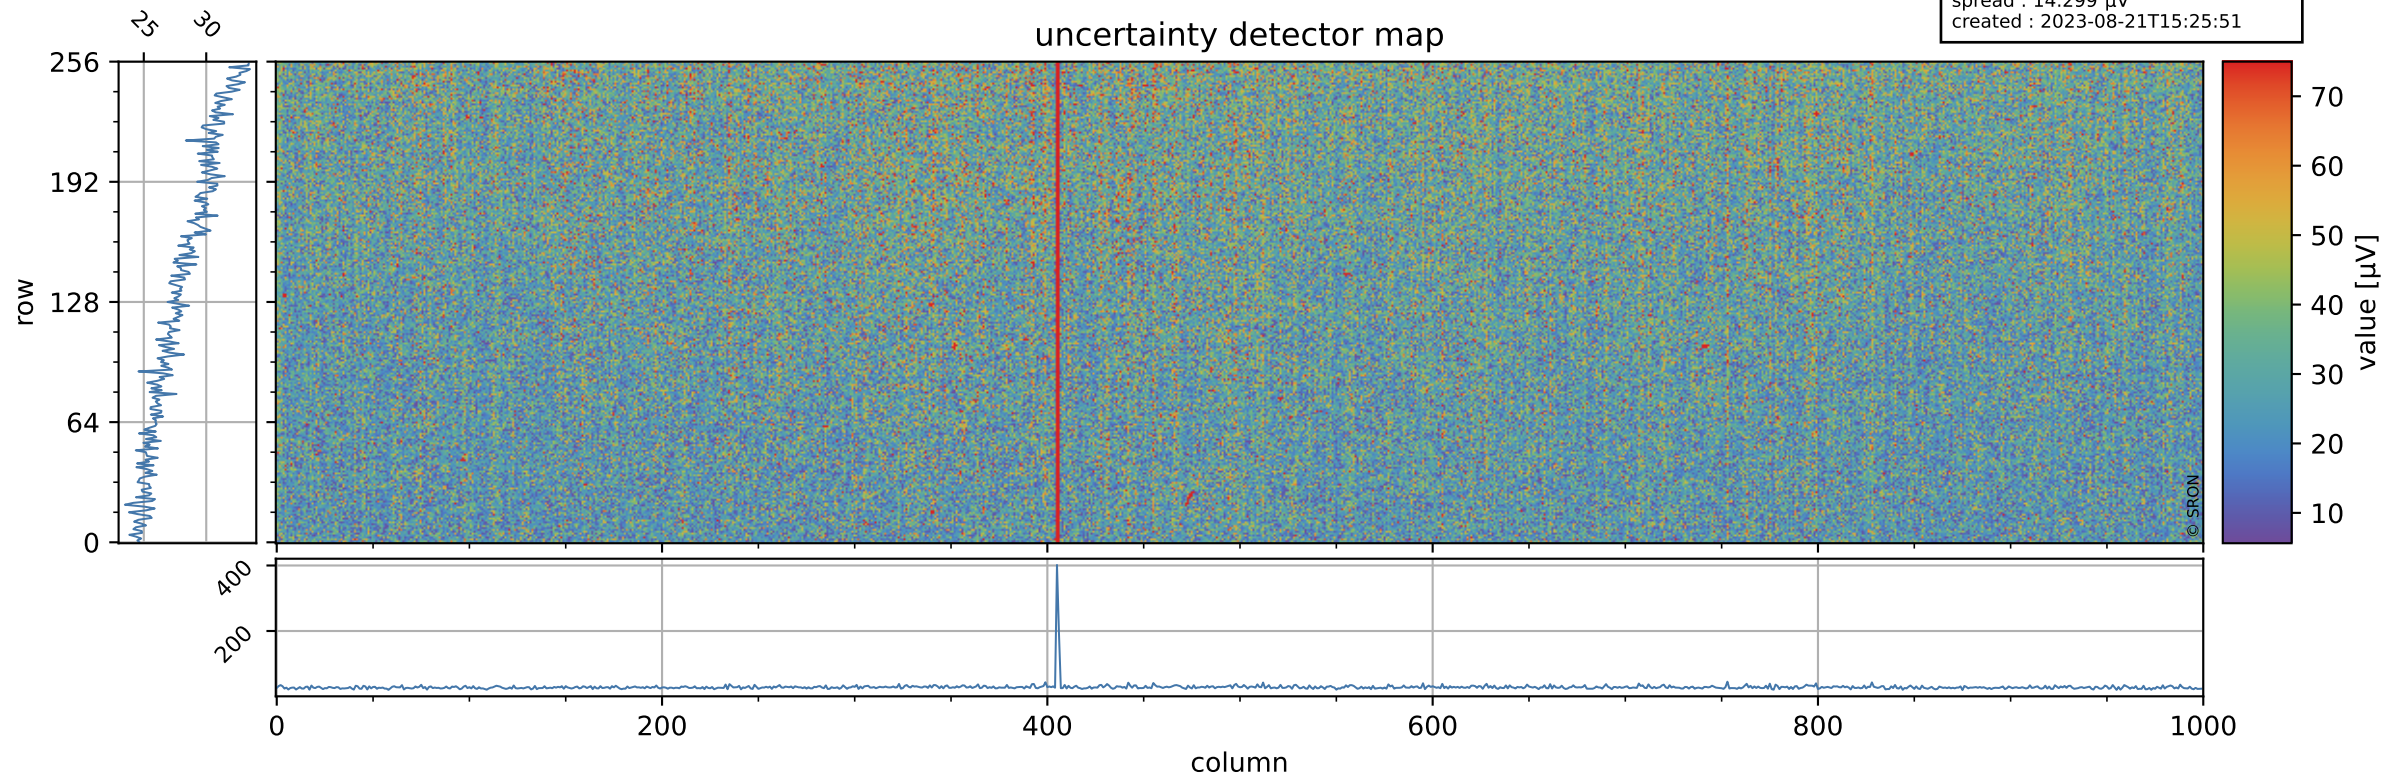

Tropomi SWIR offset (official)

orbits : 19 in [26797, 26842]
coverage : 2022-12-15 / 2022-12-18
median : 0.52597 V
spread : 0.035905 V
created : 2023-08-21T15:25:50

value detector map

Tropomi SWIR offset (official)

orbits : 19 in [26797, 26842]
coverage : 2022-12-15 / 2022-12-18
median : 28.271 μV
spread : 14.299 μV
created : 2023-08-21T15:25:51

Tropomi SWIR offset (official)

orbits : 19 in [26797, 26842]
coverage : 2022-12-15 / 2022-12-18
median : -0.041843 mV
spread : 0.408 mV
created : 2023-08-21T15:25:51

value compared with SWIR offset CKD

Tropomi SWIR offset (official) ground-tracks of Sentinel-5P

orbits : 19 in [26797, 26842]
coverage : 2022-12-15 / 2022-12-18
created : 2023-08-21T15:25:51

Tropomi SWIR offset (official)

orbits : [2827, 26842]
coverage : 2018-04-30 / 2022-12-18
created : 2023-08-21T15:25:52

trend of detector median & temperatures