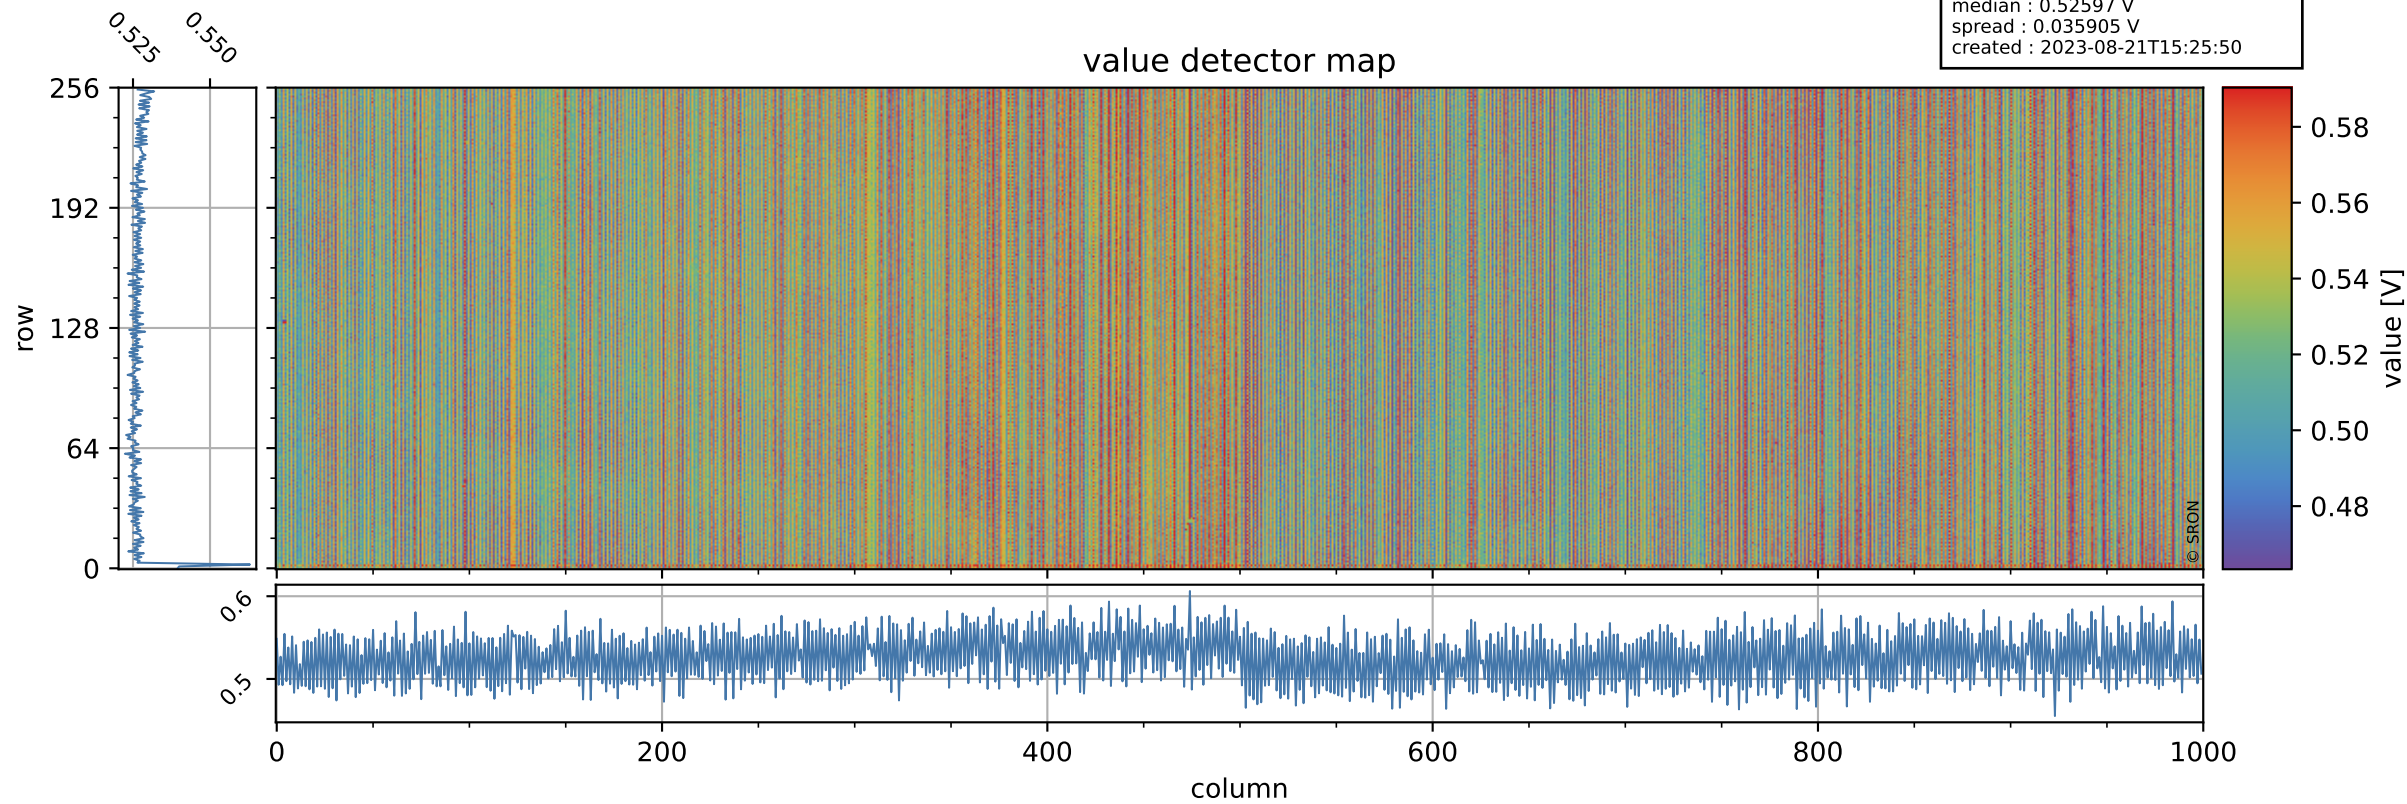

Tropomi SWIR offset (official)

orbits : 19 in [26797, 26842]
coverage : 2022-12-15 / 2022-12-18
median : 0.52597 V
spread : 0.035905 V
created : 2023-08-21T15:25:50

value detector map

Tropomi SWIR offset (official)

orbits : 19 in [26797, 26842]
coverage : 2022-12-15 / 2022-12-18
median : 28.271 μV
spread : 14.299 μV
created : 2023-08-21T15:25:51

Tropomi SWIR offset (official)

orbits : 19 in [26797, 26842]
coverage : 2022-12-15 / 2022-12-18
median : -0.041843 mV
spread : 0.408 mV
created : 2023-08-21T15:25:51

value compared with SWIR offset CKD

Tropomi SWIR offset (official) ground-tracks of Sentinel-5P

orbits : 19 in [26797, 26842]
coverage : 2022-12-15 / 2022-12-18
created : 2023-08-21T15:25:51

Tropomi SWIR offset (official)

orbits : [2827, 26842]
coverage : 2018-04-30 / 2022-12-18
created : 2023-08-21T15:25:52

trend of detector median & temperatures