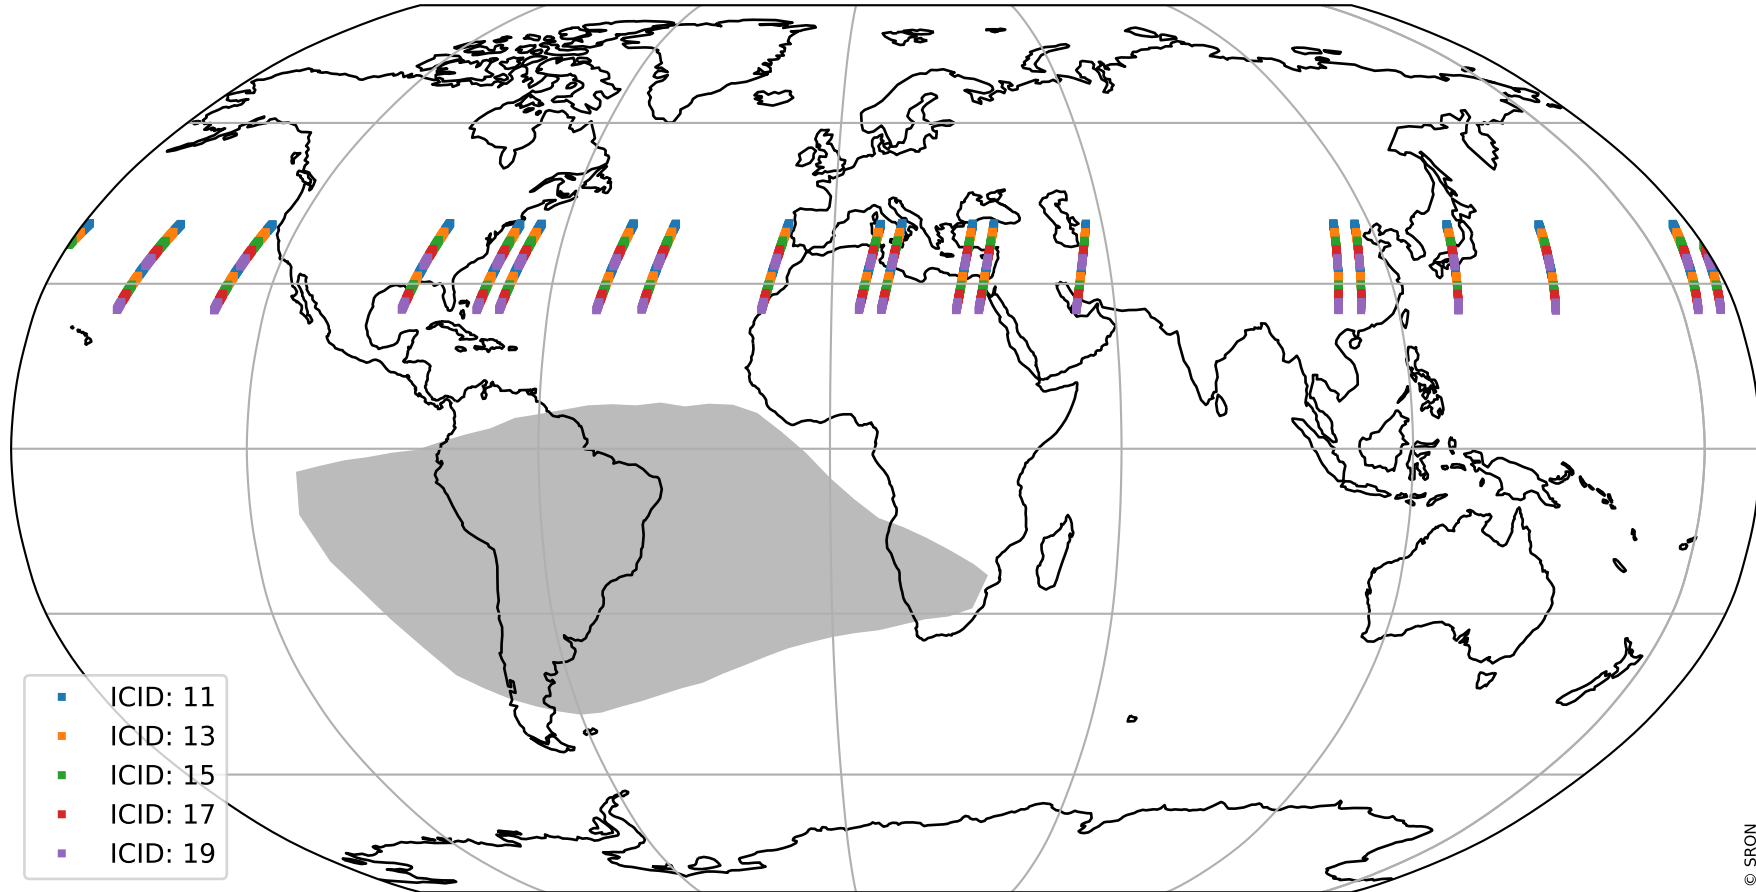

Tropomi SWIR offset (official)

orbits : 19 in [26797, 26842]
coverage : 2022-12-15 / 2022-12-18
median : 0.52597 V
spread : 0.035905 V
created : 2023-08-21T15:25:50

value detector map

Tropomi SWIR offset (official)

orbits : 19 in [26797, 26842]
coverage : 2022-12-15 / 2022-12-18
median : 28.271 μV
spread : 14.299 μV
created : 2023-08-21T15:25:51

Tropomi SWIR offset (official)

orbits : 19 in [26797, 26842]
coverage : 2022-12-15 / 2022-12-18
median : -0.041843 mV
spread : 0.408 mV
created : 2023-08-21T15:25:51

value compared with SWIR offset CKD

Tropomi SWIR offset (official) ground-tracks of Sentinel-5P

orbits : 19 in [26797, 26842]
coverage : 2022-12-15 / 2022-12-18
created : 2023-08-21T15:25:51

Tropomi SWIR offset (official)

orbits : [2827, 26842]
coverage : 2018-04-30 / 2022-12-18
created : 2023-08-21T15:25:52

trend of detector median & temperatures