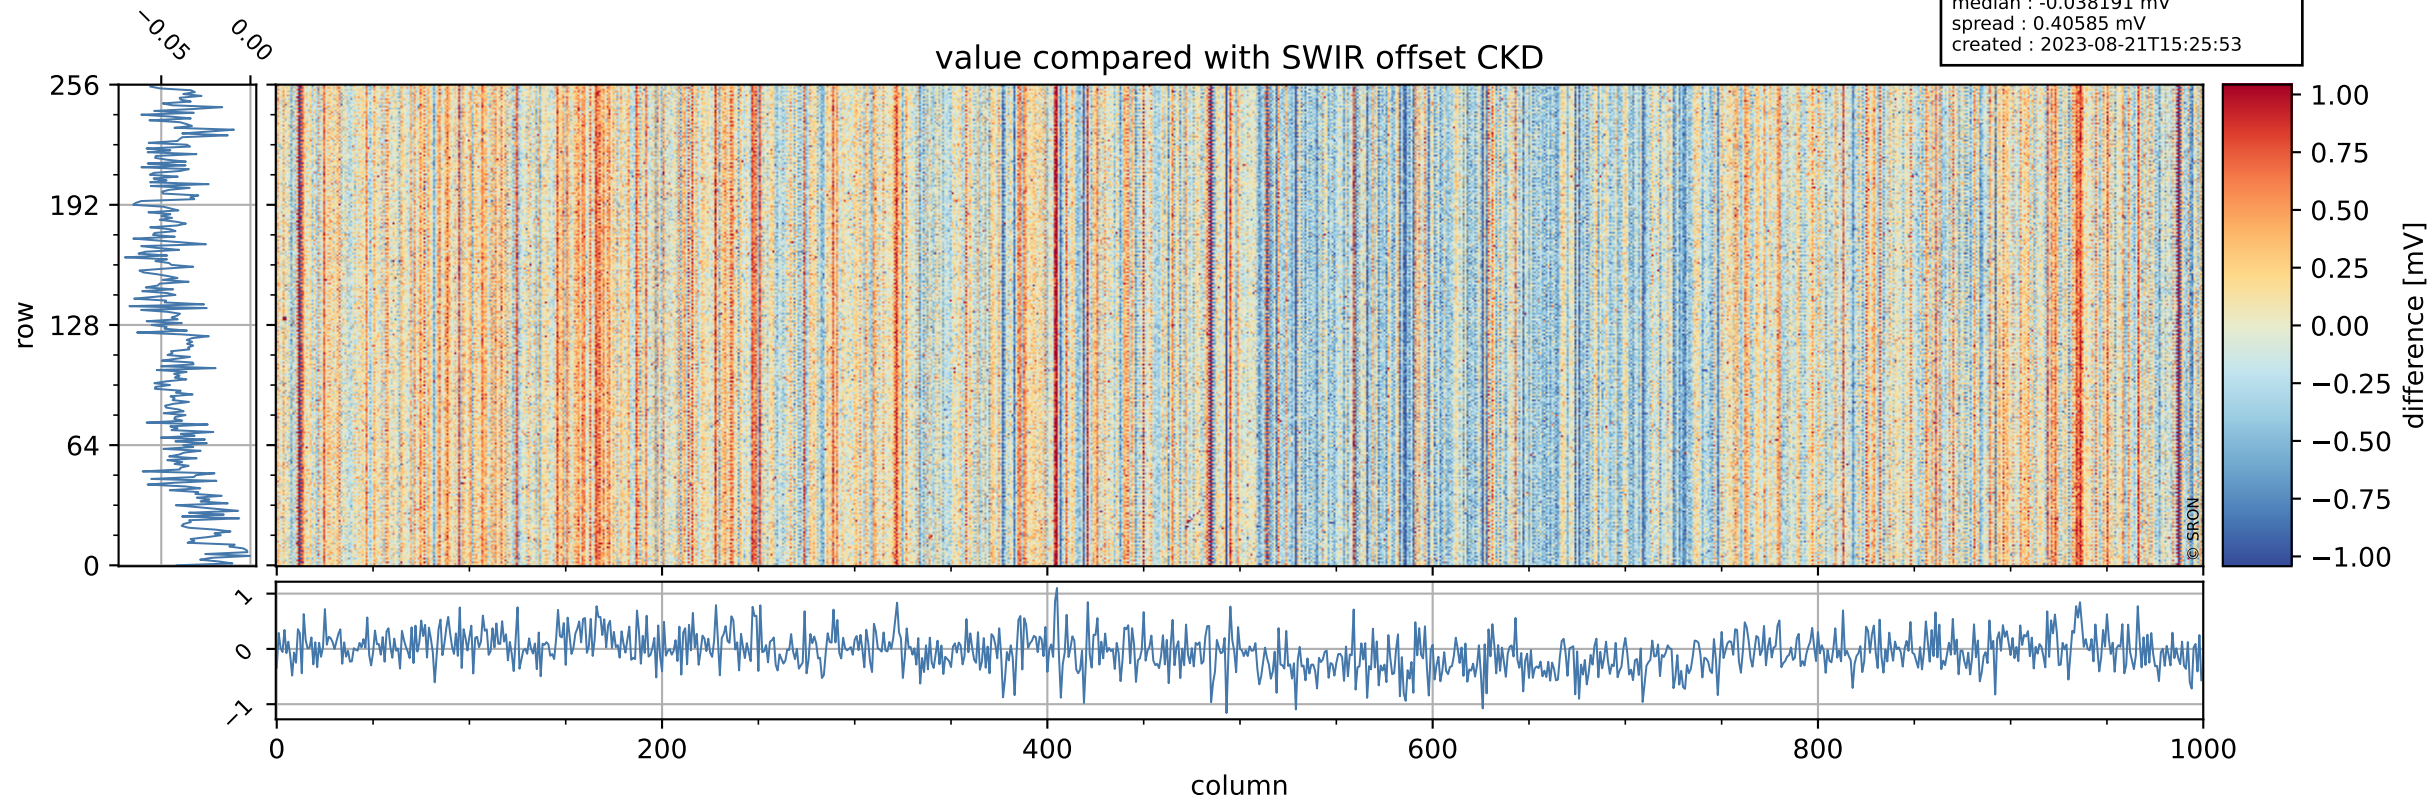

Tropomi SWIR offset (official)

orbits : 20 in [26812, 26857]
coverage : 2022-12-16 / 2022-12-19
median : 0.52597 V
spread : 0.035904 V
created : 2023-08-21T15:25:53

value detector map

Tropomi SWIR offset (official)

orbits : 20 in [26812, 26857]
coverage : 2022-12-16 / 2022-12-19
median : 28.125 μV
spread : 14.294 μV
created : 2023-08-21T15:25:53

Tropomi SWIR offset (official)

orbits : 20 in [26812, 26857]
coverage : 2022-12-16 / 2022-12-19
median : -0.038191 mV
spread : 0.40585 mV
created : 2023-08-21T15:25:53

value compared with SWIR offset CKD

Tropomi SWIR offset (official) ground-tracks of Sentinel-5P

orbits : 20 in [26812, 26857]
coverage : 2022-12-16 / 2022-12-19
created : 2023-08-21T15:25:54

Tropomi SWIR offset (official)

orbits : [2827, 26857]
coverage : 2018-04-30 / 2022-12-19
created : 2023-08-21T15:25:54

trend of detector median & temperatures