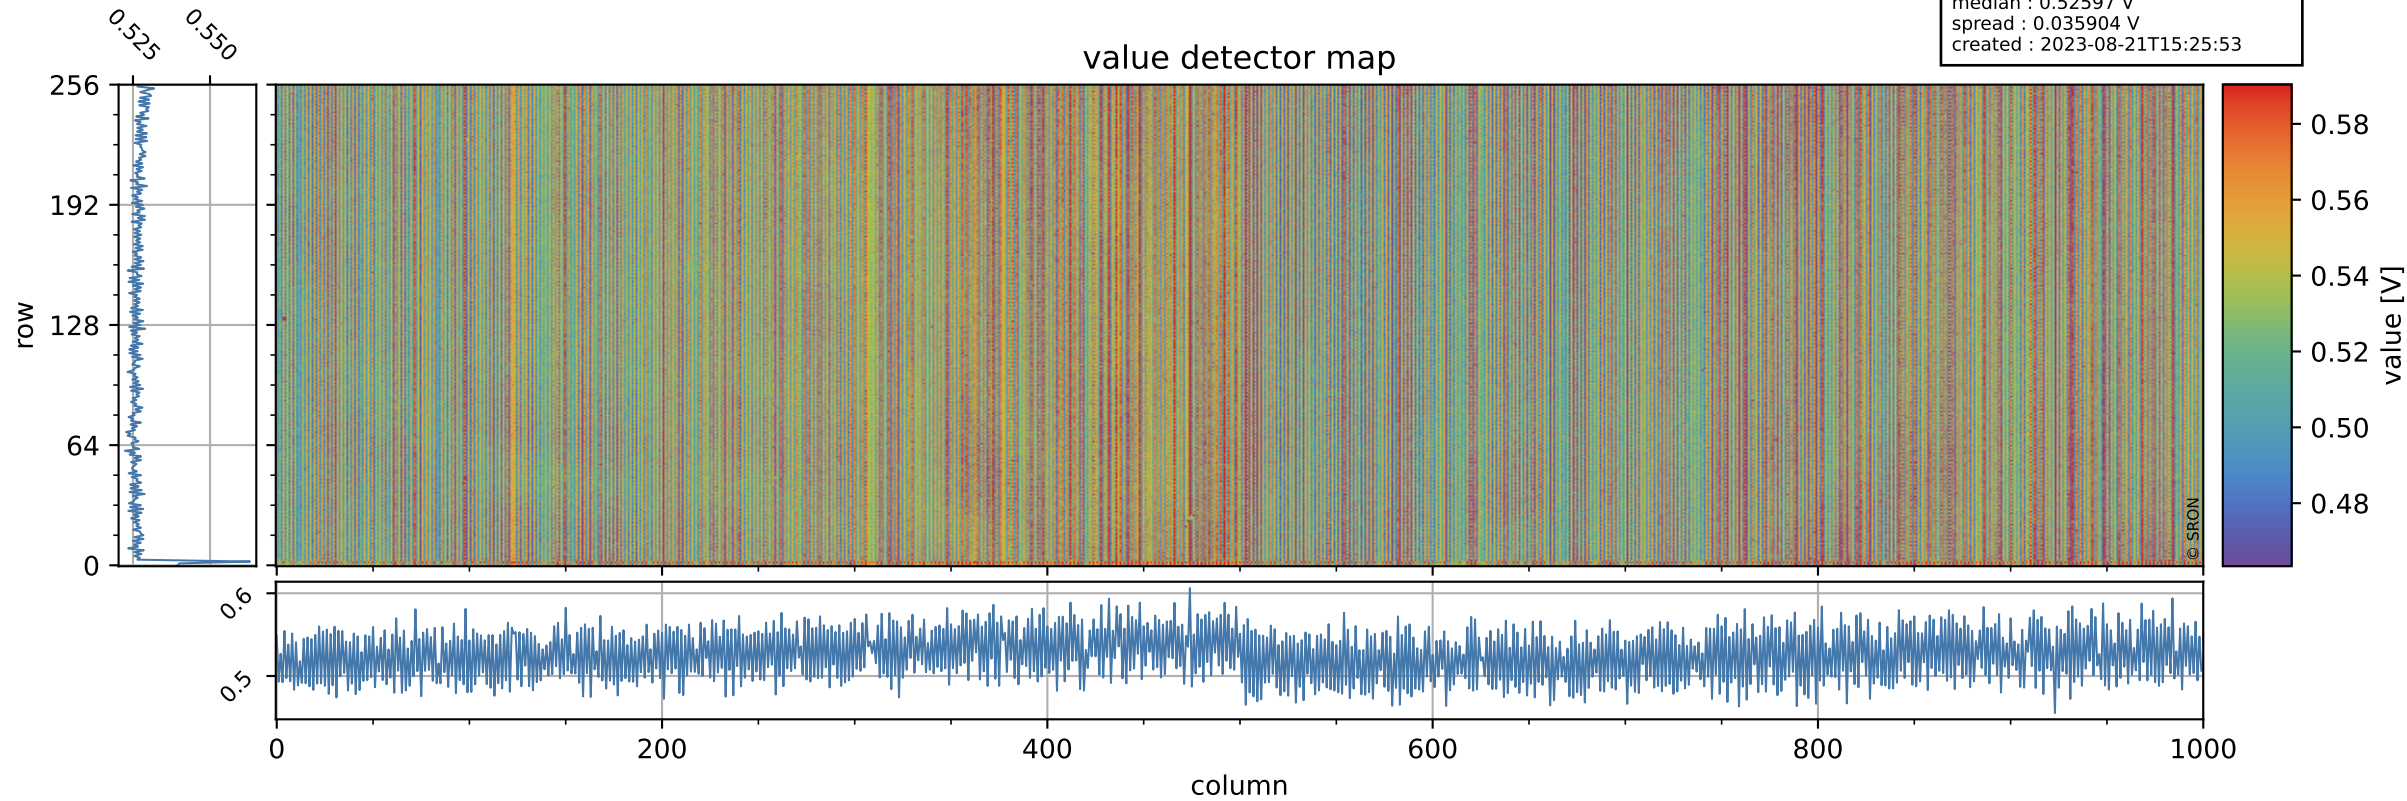

Tropomi SWIR offset (official)

orbits : 20 in [26812, 26857]
coverage : 2022-12-16 / 2022-12-19
median : 0.52597 V
spread : 0.035904 V
created : 2023-08-21T15:25:53

value detector map

Tropomi SWIR offset (official)

orbits : 20 in [26812, 26857]
coverage : 2022-12-16 / 2022-12-19
median : 28.125 μV
spread : 14.294 μV
created : 2023-08-21T15:25:53

Tropomi SWIR offset (official)

orbits : 20 in [26812, 26857]
coverage : 2022-12-16 / 2022-12-19
median : -0.038191 mV
spread : 0.40585 mV
created : 2023-08-21T15:25:53

value compared with SWIR offset CKD

Tropomi SWIR offset (official) ground-tracks of Sentinel-5P

orbits : 20 in [26812, 26857]
coverage : 2022-12-16 / 2022-12-19
created : 2023-08-21T15:25:54

Tropomi SWIR offset (official)

orbits : [2827, 26857]
coverage : 2018-04-30 / 2022-12-19
created : 2023-08-21T15:25:54

trend of detector median & temperatures