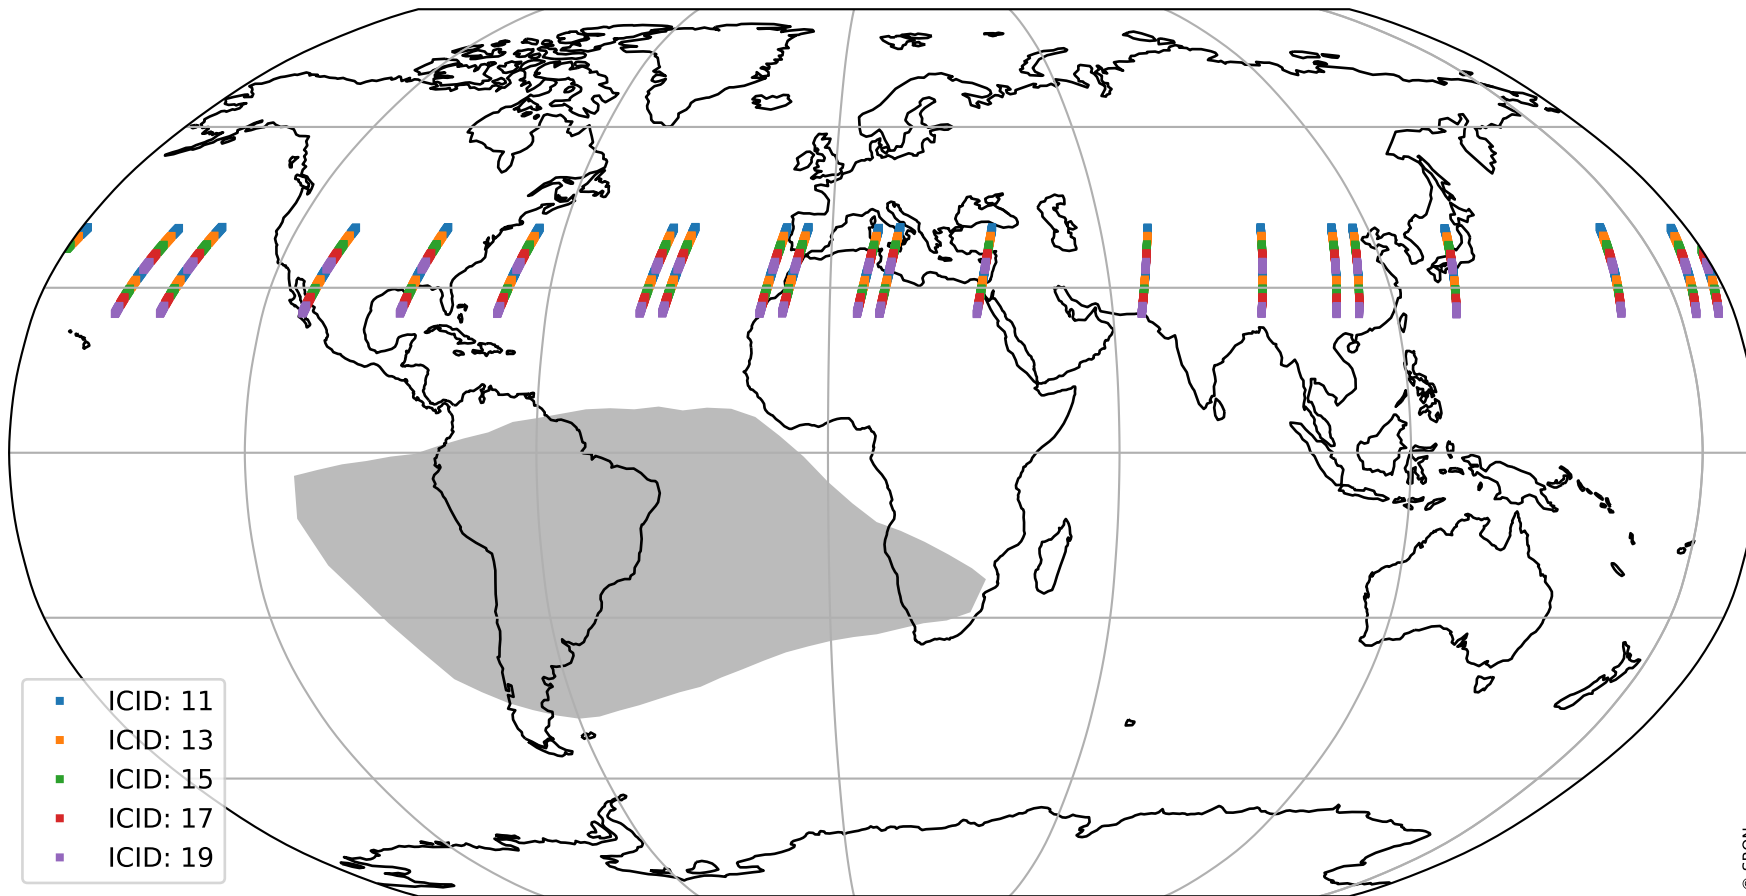

Tropomi SWIR offset (official)

orbits : 20 in [26812, 26857]
coverage : 2022-12-16 / 2022-12-19
median : 0.52597 V
spread : 0.035904 V
created : 2023-08-21T15:25:53

value detector map

Tropomi SWIR offset (official)

orbits : 20 in [26812, 26857]
coverage : 2022-12-16 / 2022-12-19
median : 28.125 μV
spread : 14.294 μV
created : 2023-08-21T15:25:53

Tropomi SWIR offset (official)

orbits : 20 in [26812, 26857]
coverage : 2022-12-16 / 2022-12-19
median : -0.038191 mV
spread : 0.40585 mV
created : 2023-08-21T15:25:53

value compared with SWIR offset CKD

Tropomi SWIR offset (official) ground-tracks of Sentinel-5P

orbits : 20 in [26812, 26857]
coverage : 2022-12-16 / 2022-12-19
created : 2023-08-21T15:25:54

Tropomi SWIR offset (official)

orbits : [2827, 26857]
coverage : 2018-04-30 / 2022-12-19
created : 2023-08-21T15:25:54

trend of detector median & temperatures