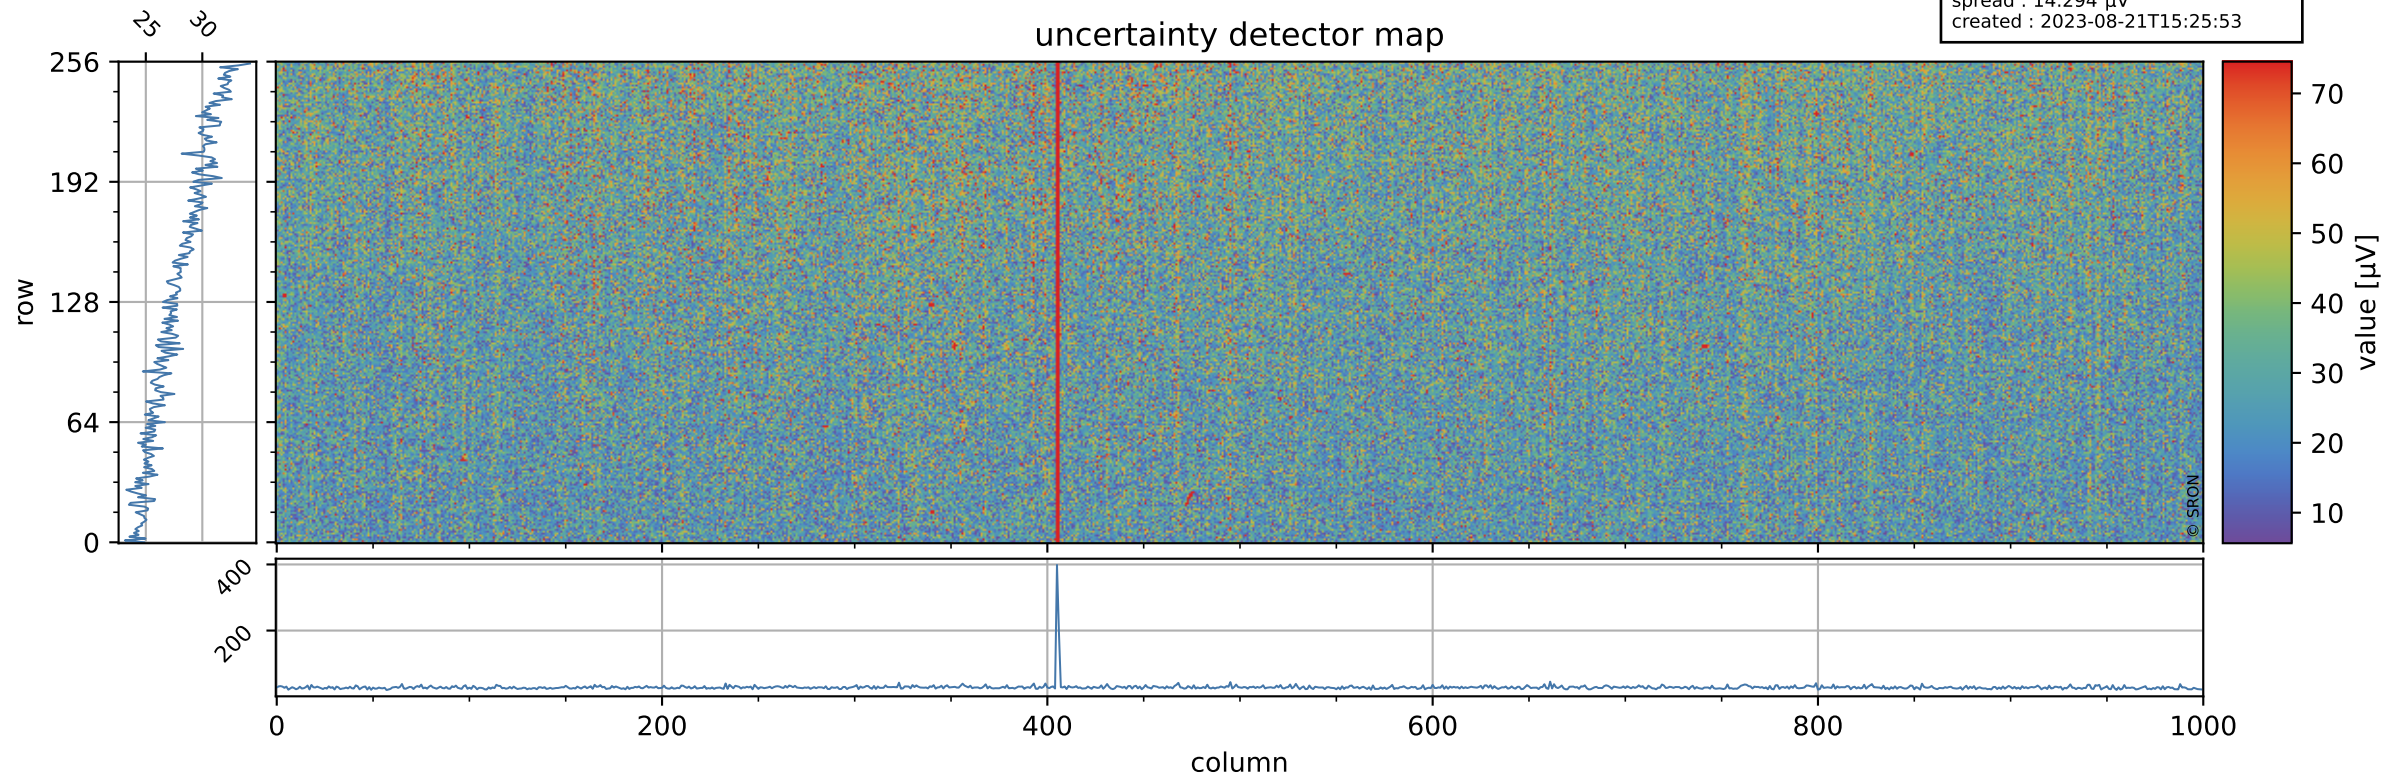

Tropomi SWIR offset (official)

orbits : 20 in [26812, 26857]
coverage : 2022-12-16 / 2022-12-19
median : 0.52597 V
spread : 0.035904 V
created : 2023-08-21T15:25:53

value detector map

Tropomi SWIR offset (official)

orbits : 20 in [26812, 26857]
coverage : 2022-12-16 / 2022-12-19
median : 28.125 μV
spread : 14.294 μV
created : 2023-08-21T15:25:53

Tropomi SWIR offset (official)

orbits : 20 in [26812, 26857]
coverage : 2022-12-16 / 2022-12-19
median : -0.038191 mV
spread : 0.40585 mV
created : 2023-08-21T15:25:53

value compared with SWIR offset CKD

Tropomi SWIR offset (official) ground-tracks of Sentinel-5P

orbits : 20 in [26812, 26857]
coverage : 2022-12-16 / 2022-12-19
created : 2023-08-21T15:25:54

Tropomi SWIR offset (official)

orbits : [2827, 26857]
coverage : 2018-04-30 / 2022-12-19
created : 2023-08-21T15:25:54

trend of detector median & temperatures