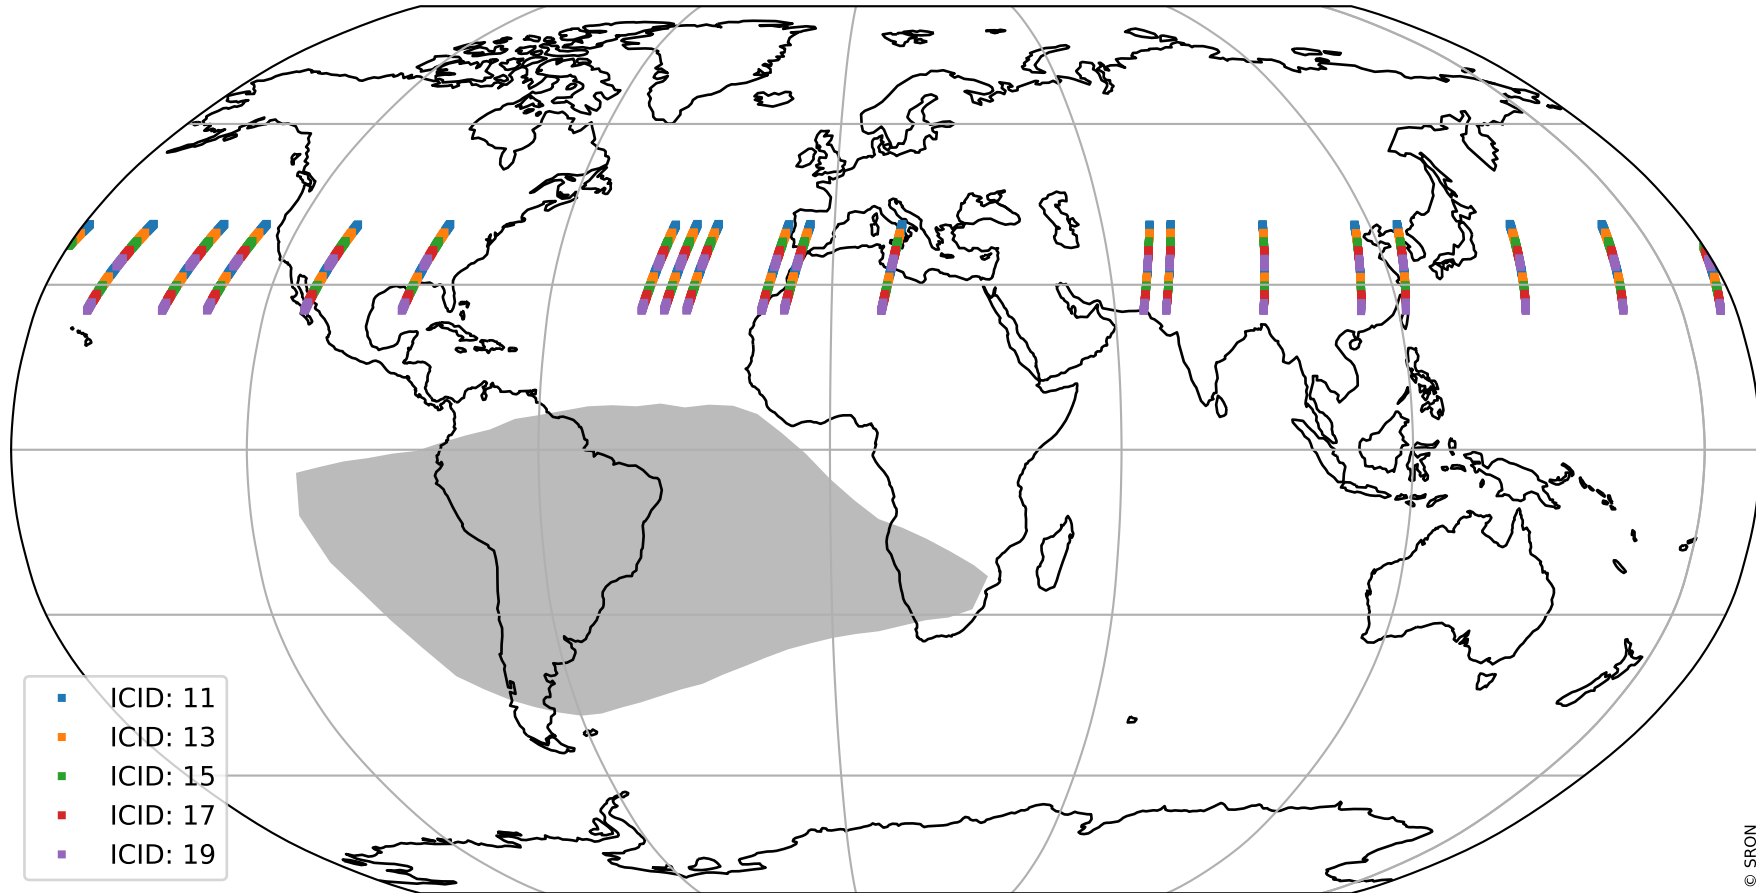

Tropomi SWIR offset (official)

orbits : 19 in [26827, 26872]
coverage : 2022-12-17 / 2022-12-20
median : 0.52598 V
spread : 0.035903 V
created : 2023-08-21T15:25:55

value detector map

Tropomi SWIR offset (official)

orbits : 19 in [26827, 26872]
coverage : 2022-12-17 / 2022-12-20
median : 28.623 μV
spread : 14.47 μV
created : 2023-08-21T15:25:55

Tropomi SWIR offset (official)

orbits : 19 in [26827, 26872]
coverage : 2022-12-17 / 2022-12-20
median : -0.032101 mV
spread : 0.40297 mV
created : 2023-08-21T15:25:56

value compared with SWIR offset CKD

Tropomi SWIR offset (official) ground-tracks of Sentinel-5P

orbits : 19 in [26827, 26872]
coverage : 2022-12-17 / 2022-12-20
created : 2023-08-21T15:25:56

Tropomi SWIR offset (official)

orbits : [2827, 26872]
coverage : 2018-04-30 / 2022-12-20
created : 2023-08-21T15:25:56

trend of detector median & temperatures