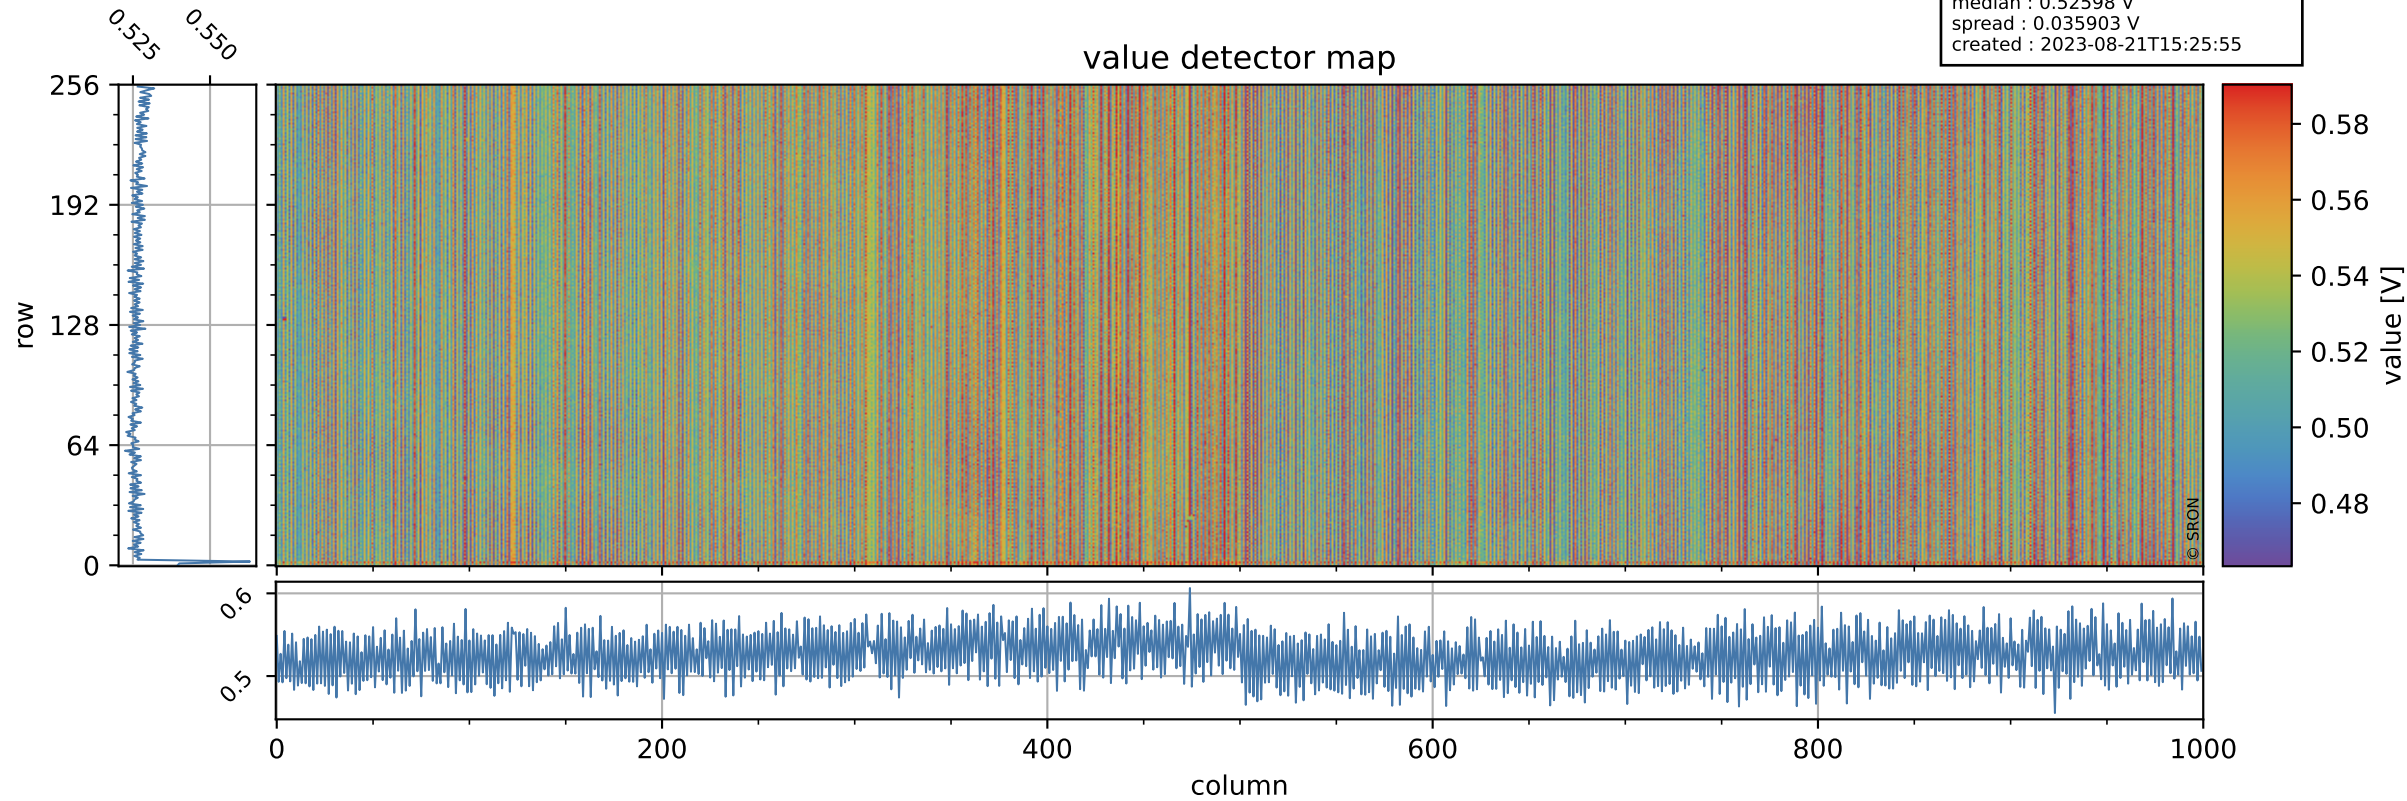

Tropomi SWIR offset (official)

orbits : 19 in [26827, 26872]
coverage : 2022-12-17 / 2022-12-20
median : 0.52598 V
spread : 0.035903 V
created : 2023-08-21T15:25:55

value detector map

Tropomi SWIR offset (official)

orbits : 19 in [26827, 26872]
coverage : 2022-12-17 / 2022-12-20
median : 28.623 μV
spread : 14.47 μV
created : 2023-08-21T15:25:55

Tropomi SWIR offset (official)

orbits : 19 in [26827, 26872]
coverage : 2022-12-17 / 2022-12-20
median : -0.032101 mV
spread : 0.40297 mV
created : 2023-08-21T15:25:56

value compared with SWIR offset CKD

Tropomi SWIR offset (official) ground-tracks of Sentinel-5P

orbits : 19 in [26827, 26872]
coverage : 2022-12-17 / 2022-12-20
created : 2023-08-21T15:25:56

Tropomi SWIR offset (official)

orbits : [2827, 26872]
coverage : 2018-04-30 / 2022-12-20
created : 2023-08-21T15:25:56

trend of detector median & temperatures