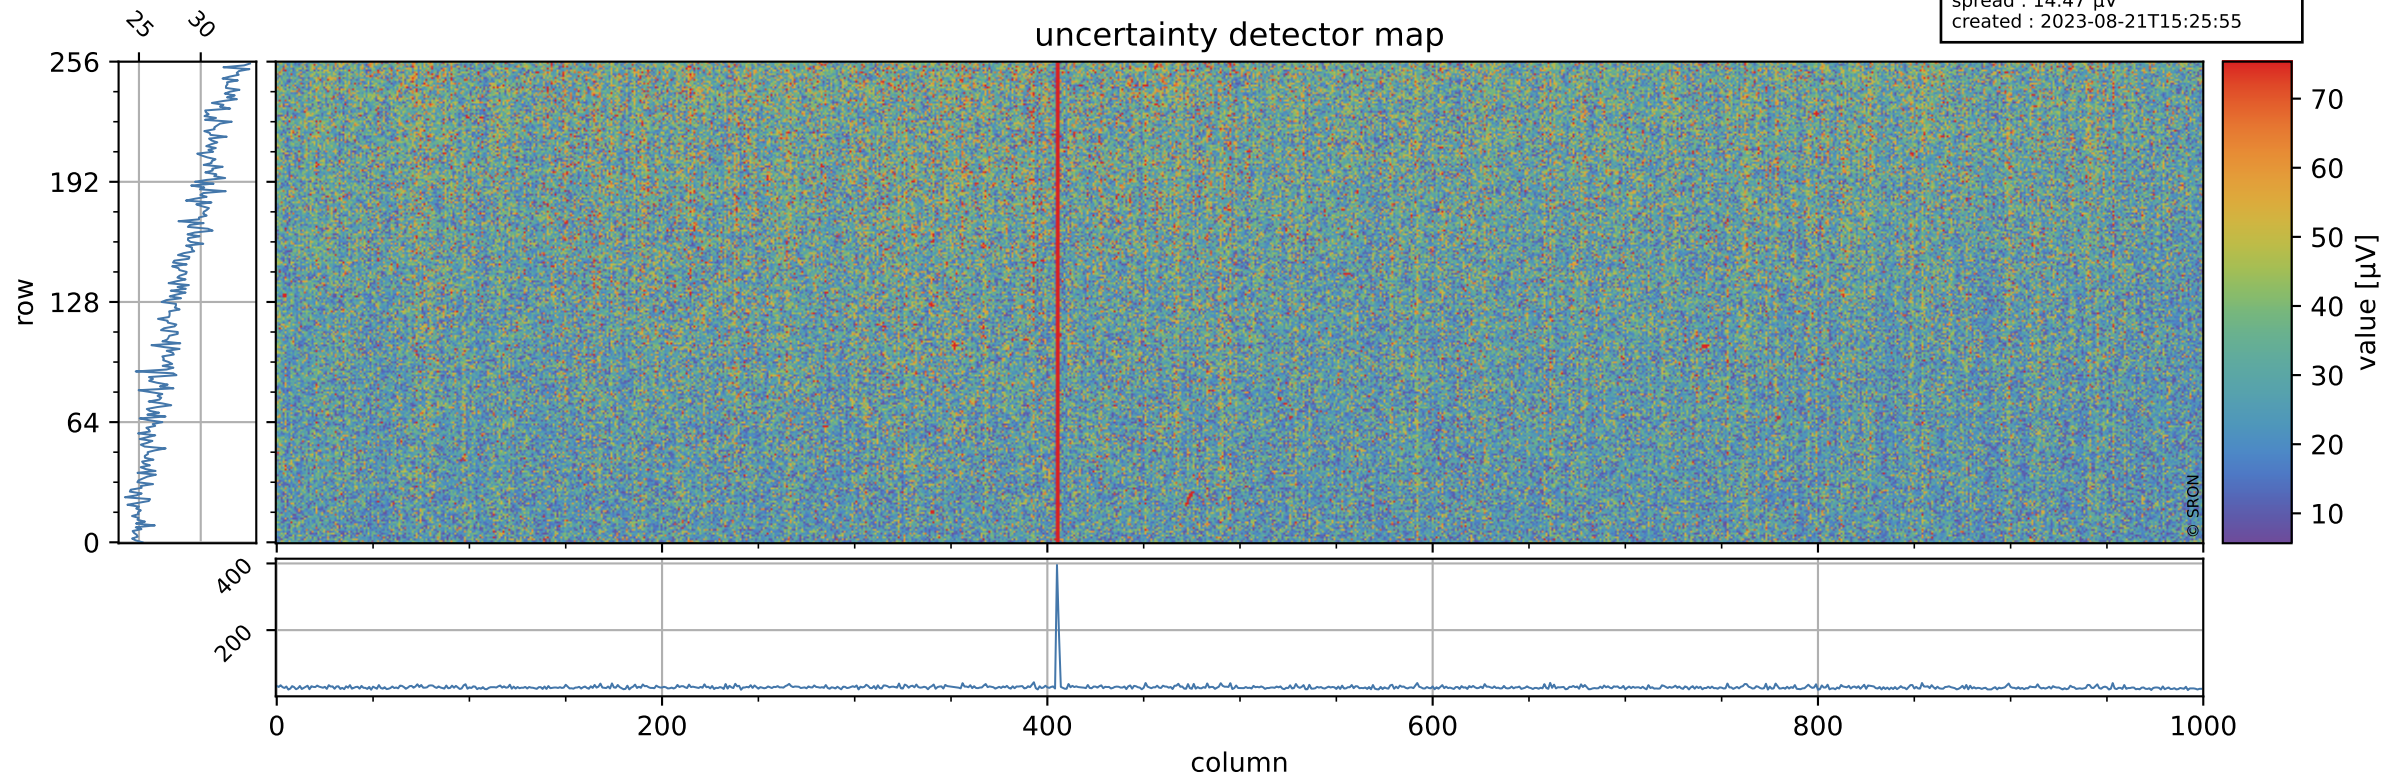

Tropomi SWIR offset (official)

orbits : 19 in [26827, 26872]
coverage : 2022-12-17 / 2022-12-20
median : 0.52598 V
spread : 0.035903 V
created : 2023-08-21T15:25:55

value detector map

Tropomi SWIR offset (official)

orbits : 19 in [26827, 26872]
coverage : 2022-12-17 / 2022-12-20
median : 28.623 μV
spread : 14.47 μV
created : 2023-08-21T15:25:55

Tropomi SWIR offset (official)

orbits : 19 in [26827, 26872]
coverage : 2022-12-17 / 2022-12-20
median : -0.032101 mV
spread : 0.40297 mV
created : 2023-08-21T15:25:56

value compared with SWIR offset CKD

Tropomi SWIR offset (official) ground-tracks of Sentinel-5P

orbits : 19 in [26827, 26872]
coverage : 2022-12-17 / 2022-12-20
created : 2023-08-21T15:25:56

Tropomi SWIR offset (official)

orbits : [2827, 26872]
coverage : 2018-04-30 / 2022-12-20
created : 2023-08-21T15:25:56

trend of detector median & temperatures