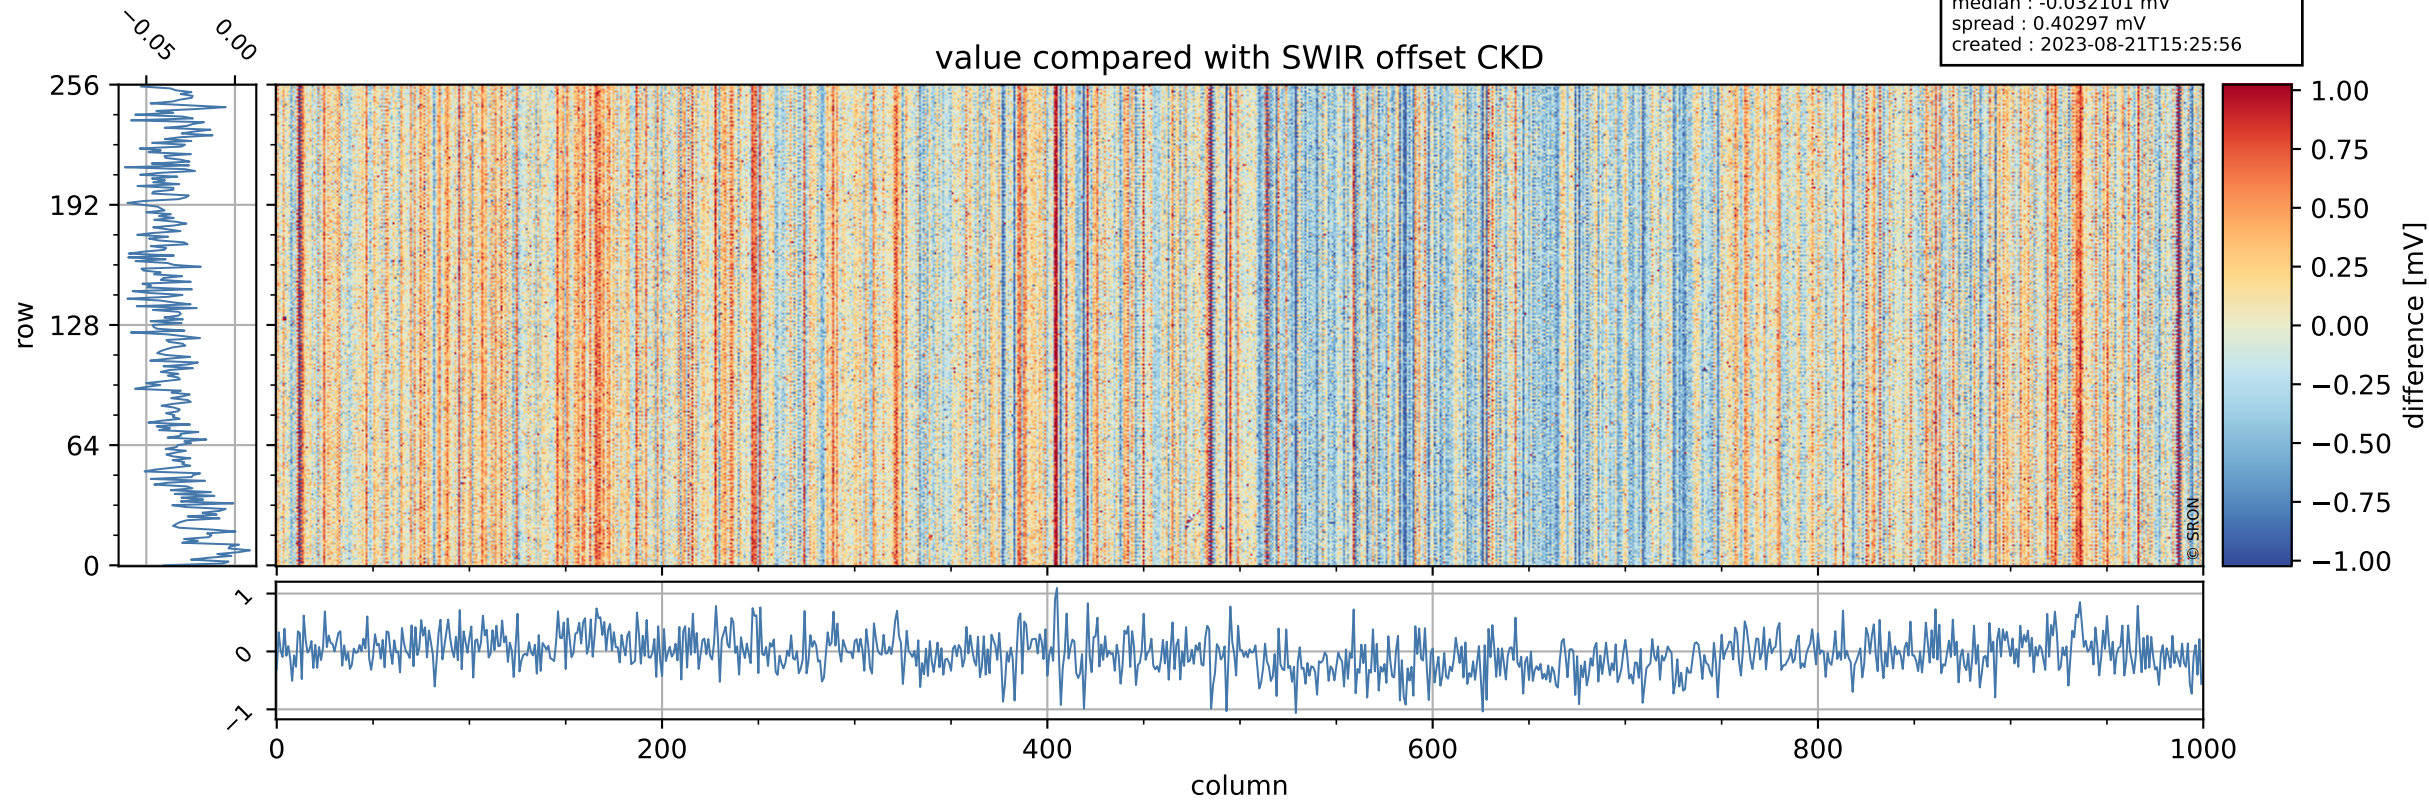

Tropomi SWIR offset (official)

orbits : 19 in [26827, 26872]
coverage : 2022-12-17 / 2022-12-20
median : 0.52598 V
spread : 0.035903 V
created : 2023-08-21T15:25:55

value detector map

Tropomi SWIR offset (official)

orbits : 19 in [26827, 26872]
coverage : 2022-12-17 / 2022-12-20
median : 28.623 μV
spread : 14.47 μV
created : 2023-08-21T15:25:55

Tropomi SWIR offset (official)

orbits : 19 in [26827, 26872]
coverage : 2022-12-17 / 2022-12-20
median : -0.032101 mV
spread : 0.40297 mV
created : 2023-08-21T15:25:56

value compared with SWIR offset CKD

Tropomi SWIR offset (official) ground-tracks of Sentinel-5P

orbits : 19 in [26827, 26872]
coverage : 2022-12-17 / 2022-12-20
created : 2023-08-21T15:25:56

Tropomi SWIR offset (official)

orbits : [2827, 26872]
coverage : 2018-04-30 / 2022-12-20
created : 2023-08-21T15:25:56

trend of detector median & temperatures