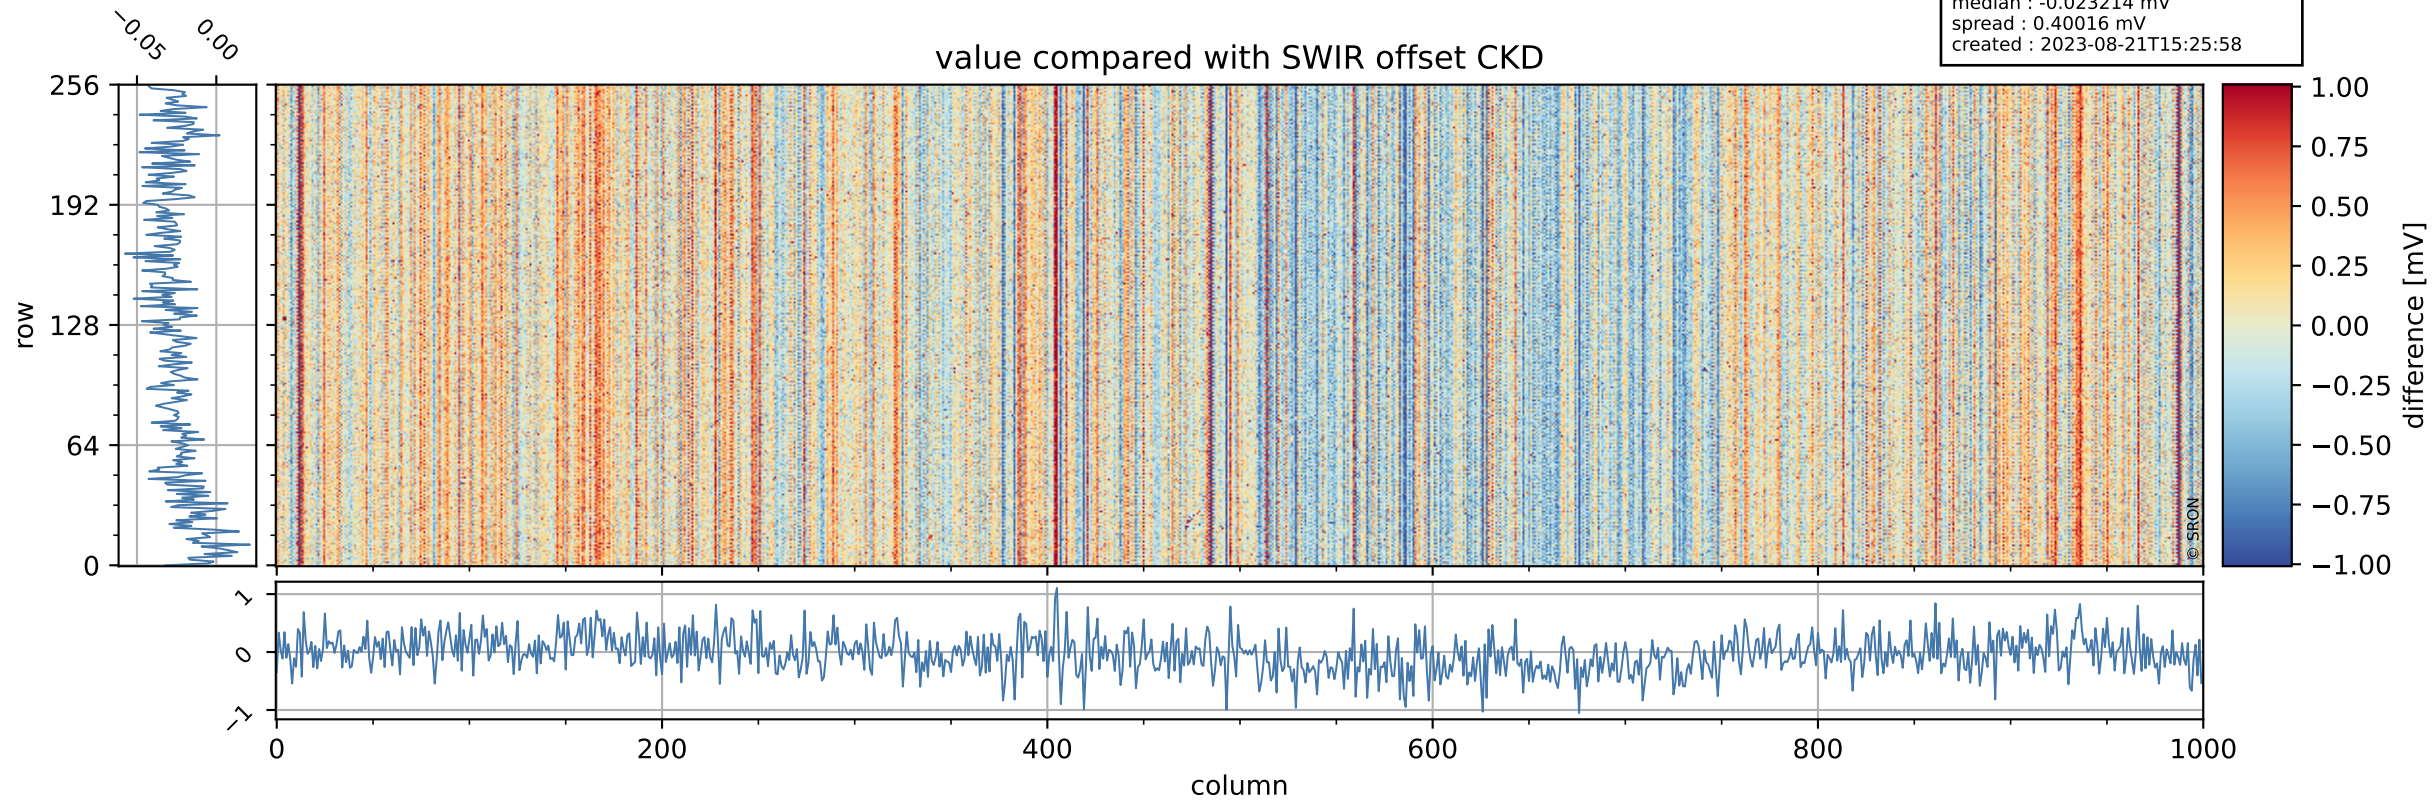

Tropomi SWIR offset (official)

orbits : 20 in [26842, 26887]
coverage : 2022-12-18 / 2022-12-21
median : 0.52599 V
spread : 0.035901 V
created : 2023-08-21T15:25:57

value detector map

Tropomi SWIR offset (official)

orbits : 20 in [26842, 26887]
coverage : 2022-12-18 / 2022-12-21
median : 27.753 μV
spread : 14.183 μV
created : 2023-08-21T15:25:58

Tropomi SWIR offset (official)

orbits : 20 in [26842, 26887]
coverage : 2022-12-18 / 2022-12-21
median : -0.023214 mV
spread : 0.40016 mV
created : 2023-08-21T15:25:58

value compared with SWIR offset CKD

Tropomi SWIR offset (official) ground-tracks of Sentinel-5P

orbits : 20 in [26842, 26887]
coverage : 2022-12-18 / 2022-12-21
created : 2023-08-21T15:25:58

Tropomi SWIR offset (official)

orbits : [2827, 26887]
coverage : 2018-04-30 / 2022-12-21
created : 2023-08-21T15:25:59

trend of detector median & temperatures