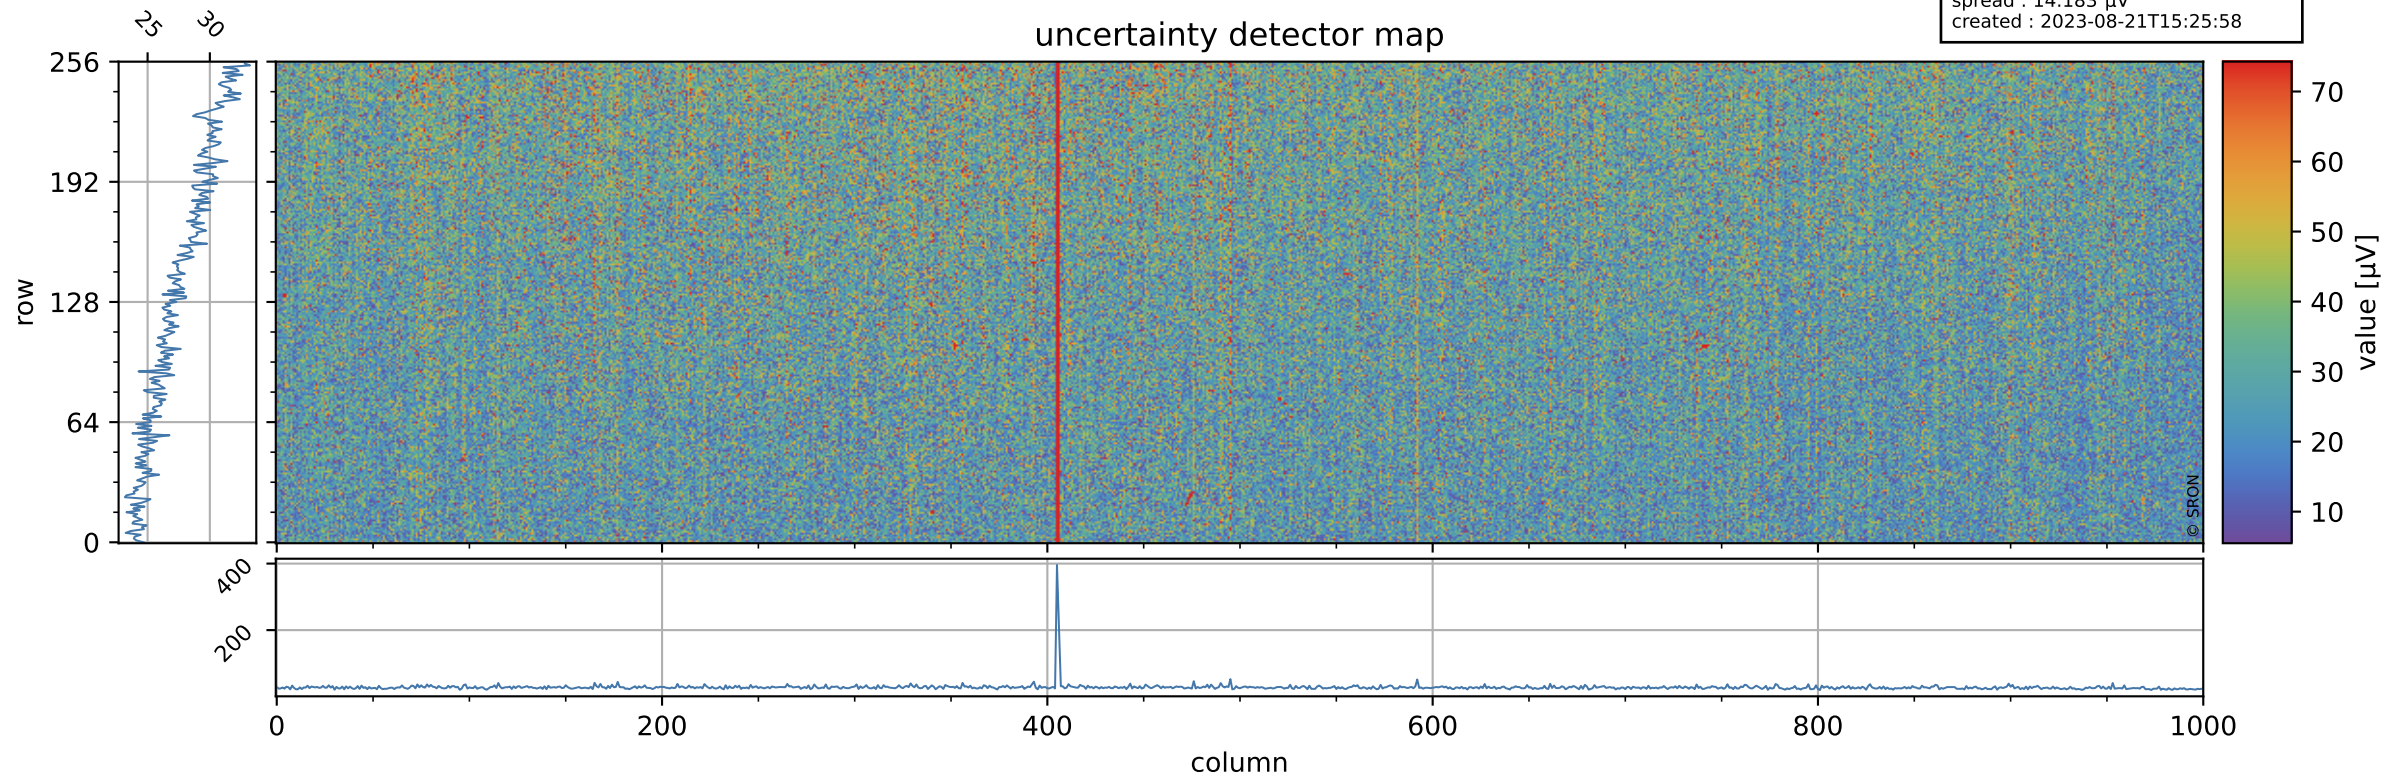

Tropomi SWIR offset (official)

orbits : 20 in [26842, 26887]
coverage : 2022-12-18 / 2022-12-21
median : 0.52599 V
spread : 0.035901 V
created : 2023-08-21T15:25:57

value detector map

Tropomi SWIR offset (official)

orbits : 20 in [26842, 26887]
coverage : 2022-12-18 / 2022-12-21
median : 27.753 μV
spread : 14.183 μV
created : 2023-08-21T15:25:58

Tropomi SWIR offset (official)

orbits : 20 in [26842, 26887]
coverage : 2022-12-18 / 2022-12-21
median : -0.023214 mV
spread : 0.40016 mV
created : 2023-08-21T15:25:58

value compared with SWIR offset CKD

Tropomi SWIR offset (official) ground-tracks of Sentinel-5P

orbits : 20 in [26842, 26887]
coverage : 2022-12-18 / 2022-12-21
created : 2023-08-21T15:25:58

Tropomi SWIR offset (official)

orbits : [2827, 26887]
coverage : 2018-04-30 / 2022-12-21
created : 2023-08-21T15:25:59

trend of detector median & temperatures