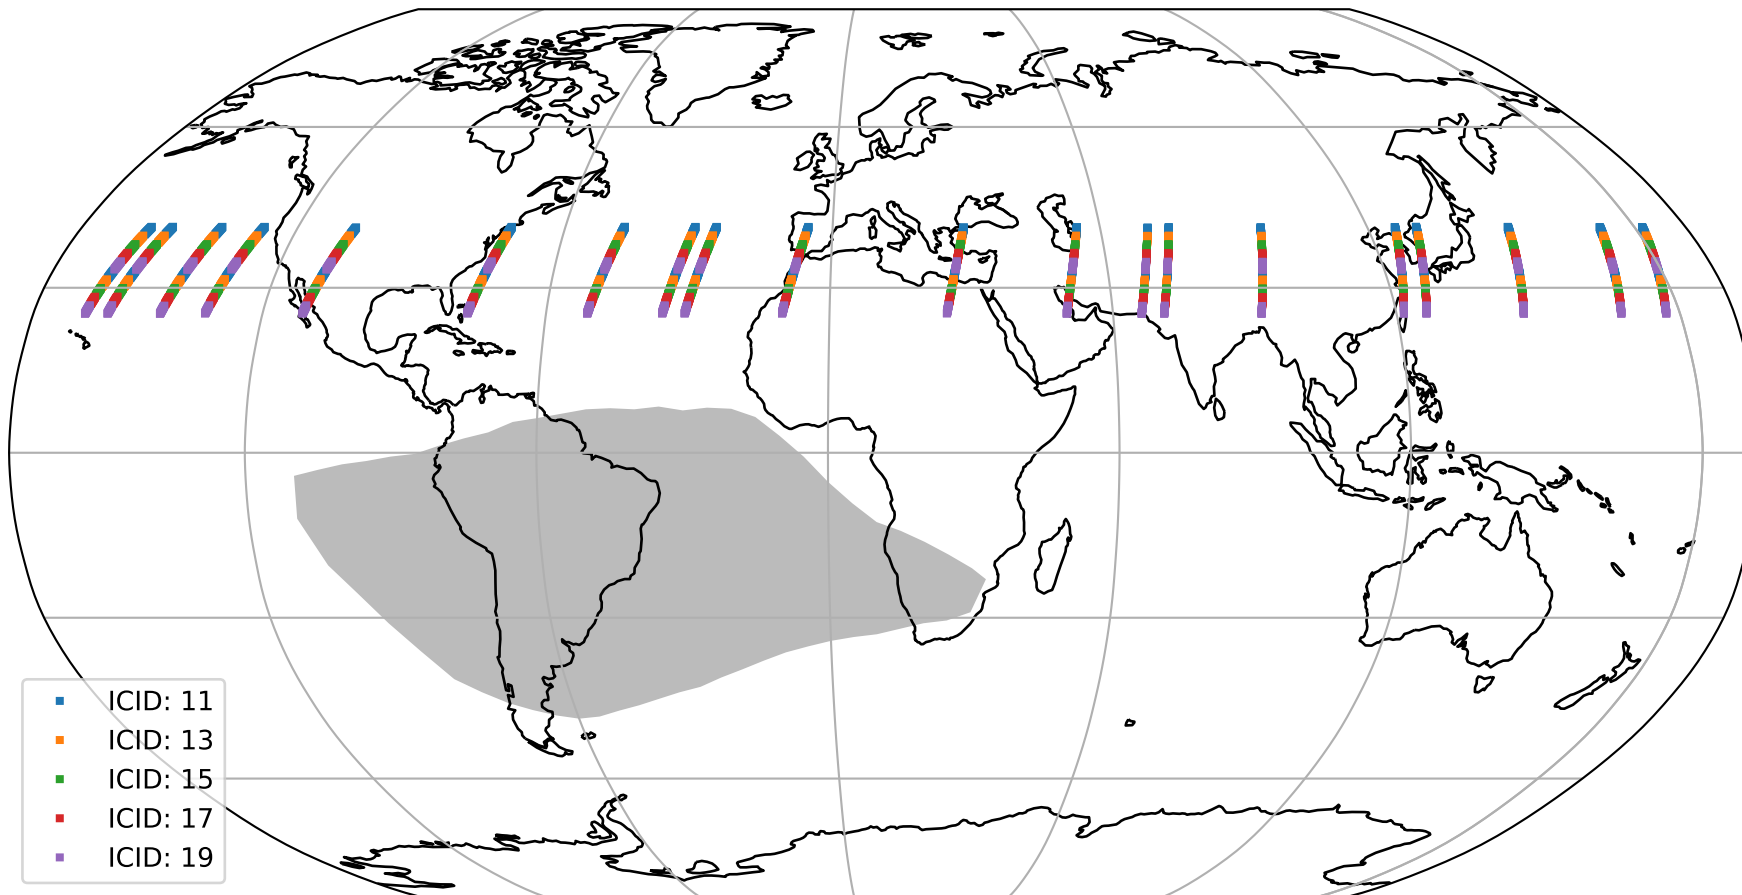

Tropomi SWIR offset (official)

orbits : 20 in [26842, 26887]
coverage : 2022-12-18 / 2022-12-21
median : 0.52599 V
spread : 0.035901 V
created : 2023-08-21T15:25:57

value detector map

Tropomi SWIR offset (official)

orbits : 20 in [26842, 26887]
coverage : 2022-12-18 / 2022-12-21
median : 27.753 μV
spread : 14.183 μV
created : 2023-08-21T15:25:58

Tropomi SWIR offset (official)

orbits : 20 in [26842, 26887]
coverage : 2022-12-18 / 2022-12-21
median : -0.023214 mV
spread : 0.40016 mV
created : 2023-08-21T15:25:58

value compared with SWIR offset CKD

Tropomi SWIR offset (official) ground-tracks of Sentinel-5P

orbits : 20 in [26842, 26887]
coverage : 2022-12-18 / 2022-12-21
created : 2023-08-21T15:25:58

Tropomi SWIR offset (official)

orbits : [2827, 26887]
coverage : 2018-04-30 / 2022-12-21
created : 2023-08-21T15:25:59

trend of detector median & temperatures