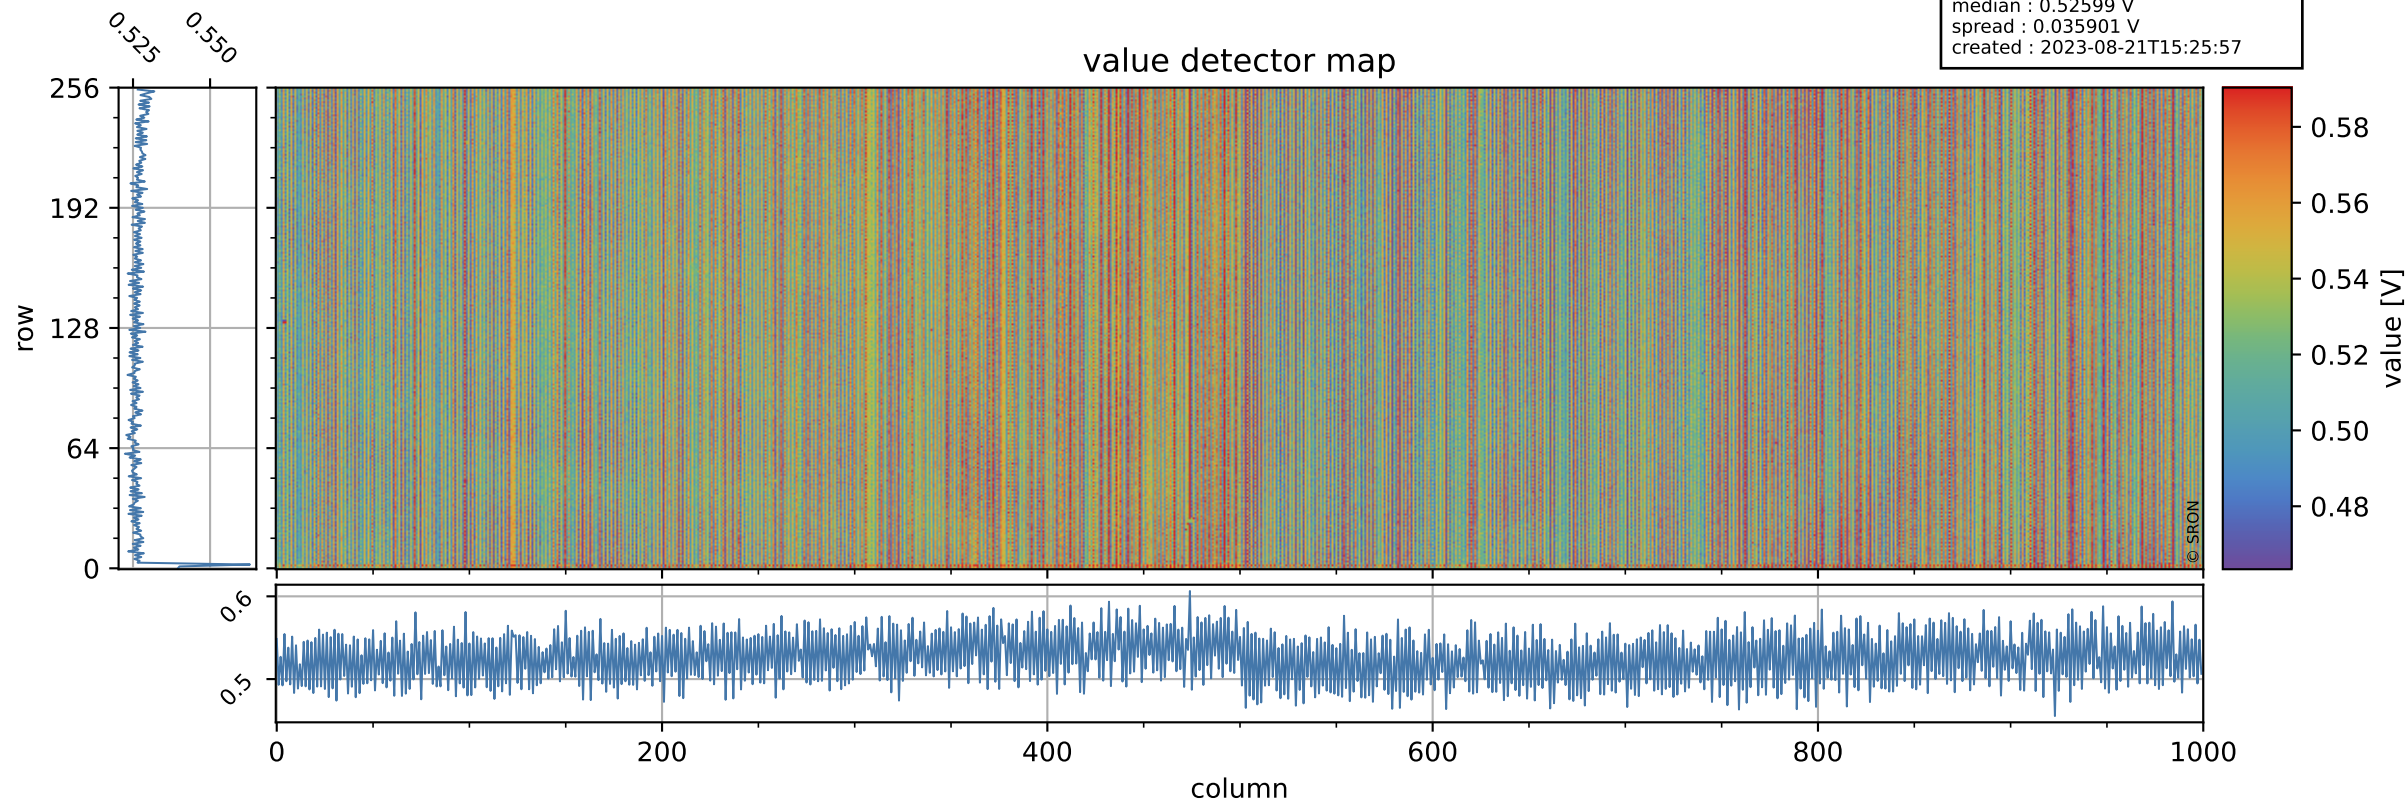

Tropomi SWIR offset (official)

orbits : 20 in [26842, 26887]
coverage : 2022-12-18 / 2022-12-21
median : 0.52599 V
spread : 0.035901 V
created : 2023-08-21T15:25:57

value detector map

Tropomi SWIR offset (official)

orbits : 20 in [26842, 26887]
coverage : 2022-12-18 / 2022-12-21
median : 27.753 μV
spread : 14.183 μV
created : 2023-08-21T15:25:58

Tropomi SWIR offset (official)

orbits : 20 in [26842, 26887]
coverage : 2022-12-18 / 2022-12-21
median : -0.023214 mV
spread : 0.40016 mV
created : 2023-08-21T15:25:58

value compared with SWIR offset CKD

Tropomi SWIR offset (official) ground-tracks of Sentinel-5P

orbits : 20 in [26842, 26887]
coverage : 2022-12-18 / 2022-12-21
created : 2023-08-21T15:25:58

Tropomi SWIR offset (official)

orbits : [2827, 26887]
coverage : 2018-04-30 / 2022-12-21
created : 2023-08-21T15:25:59

trend of detector median & temperatures