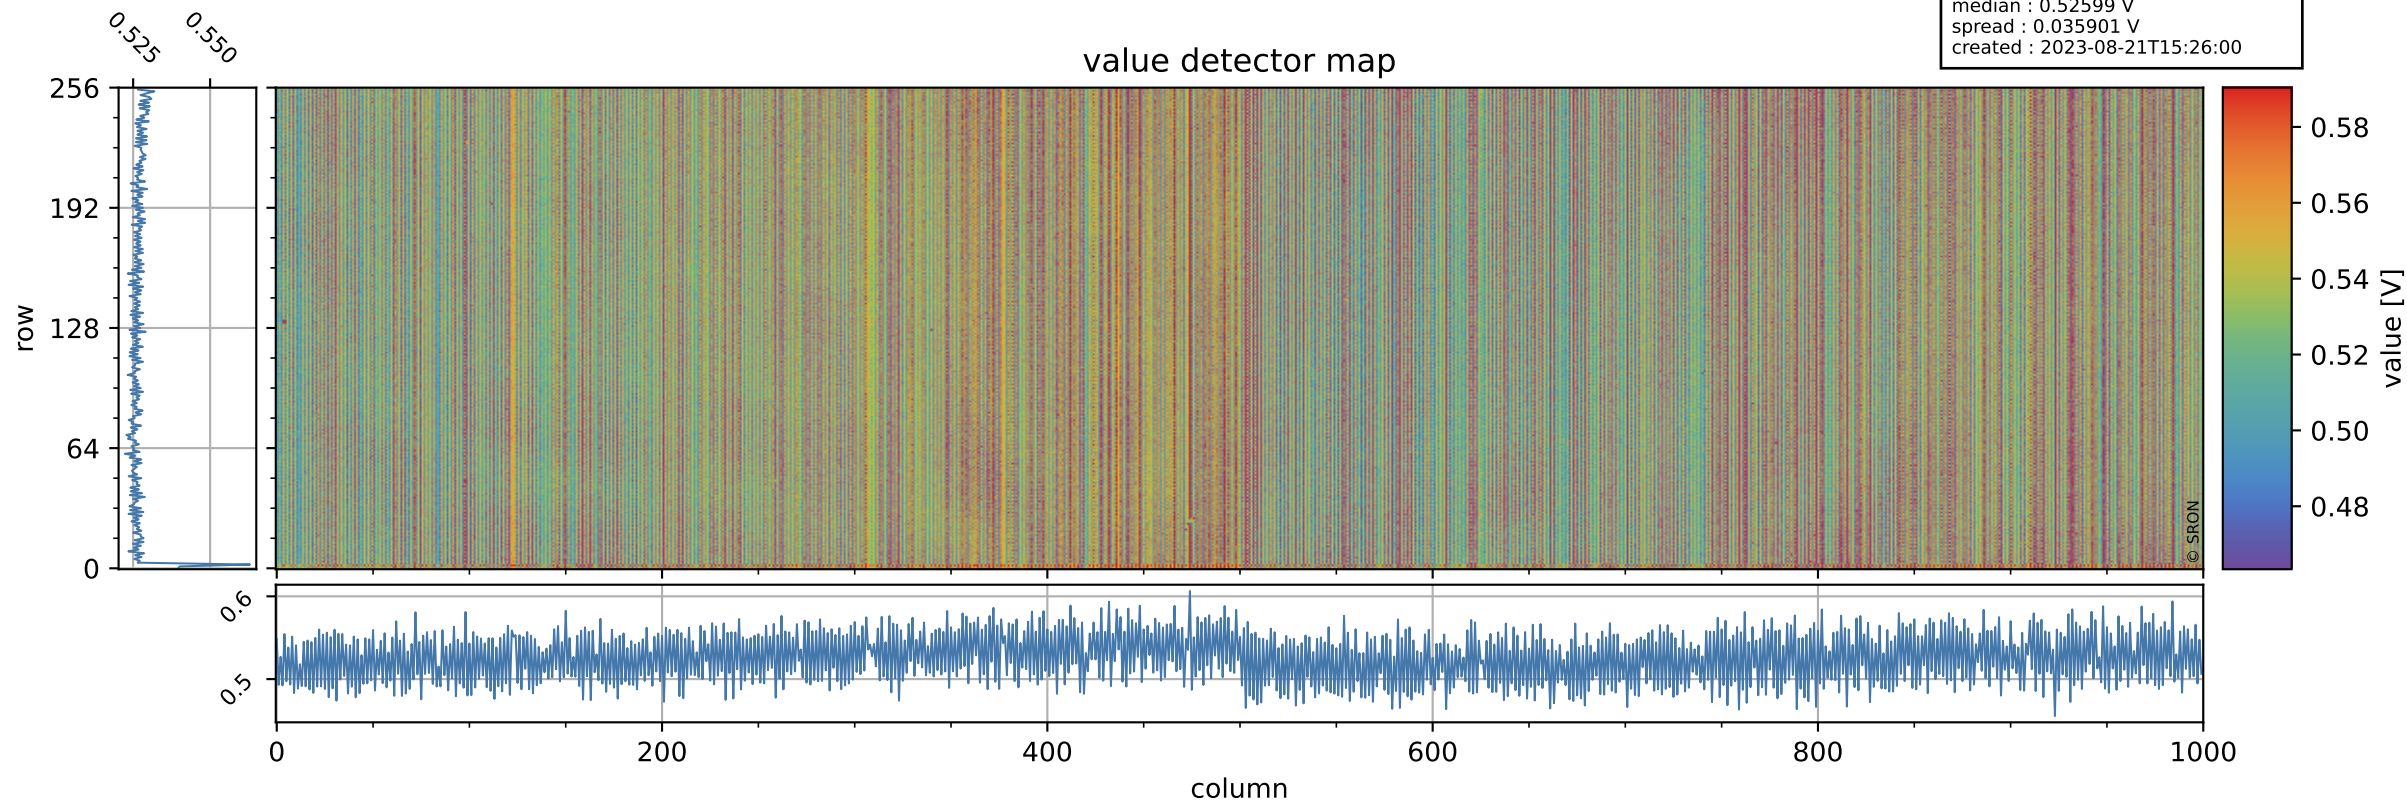

# Tropomi SWIR offset (official)

orbits : 19 in [26857, 26902]  
coverage : 2022-12-19 / 2022-12-22  
median : 0.52599 V  
spread : 0.035901 V  
created : 2023-08-21T15:26:00

## value detector map

# Tropomi SWIR offset (official)

orbits : 19 in [26857, 26902]  
coverage : 2022-12-19 / 2022-12-22  
median : 27.81  $\mu\text{V}$   
spread : 14.232  $\mu\text{V}$   
created : 2023-08-21T15:26:00

# Tropomi SWIR offset (official) ground-tracks of Sentinel-5P

orbits : 19 in [26857, 26902]  
coverage : 2022-12-19 / 2022-12-22  
created : 2023-08-21T15:26:00