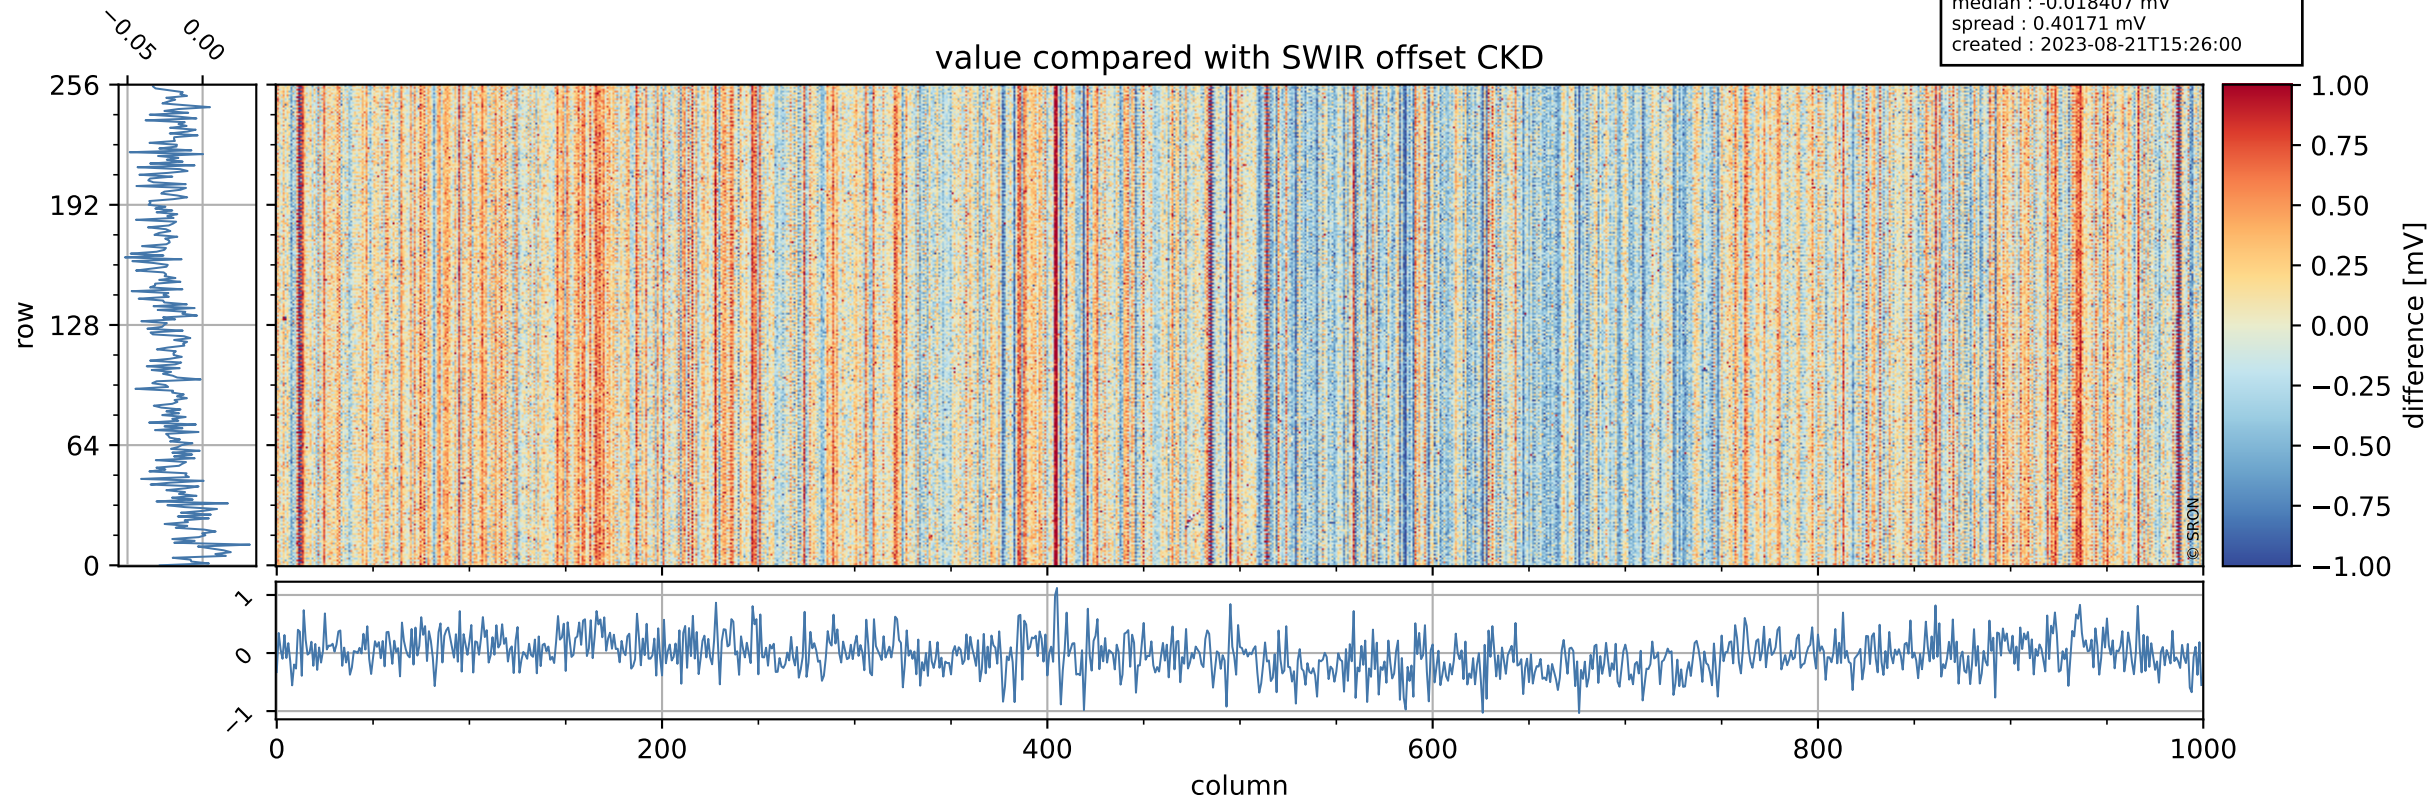

## value detector map

# Tropomi SWIR offset (official)

orbits : 19 in [26857, 26902]  
coverage : 2022-12-19 / 2022-12-22  
median : 27.81  $\mu\text{V}$   
spread : 14.232  $\mu\text{V}$   
created : 2023-08-21T15:26:00

# Tropomi SWIR offset (official)

orbits : 19 in [26857, 26902]  
coverage : 2022-12-19 / 2022-12-22  
median : -0.018407 mV  
spread : 0.40171 mV  
created : 2023-08-21T15:26:00

value compared with SWIR offset CKD

# Tropomi SWIR offset (official) ground-tracks of Sentinel-5P

orbits : 19 in [26857, 26902]  
coverage : 2022-12-19 / 2022-12-22  
created : 2023-08-21T15:26:00