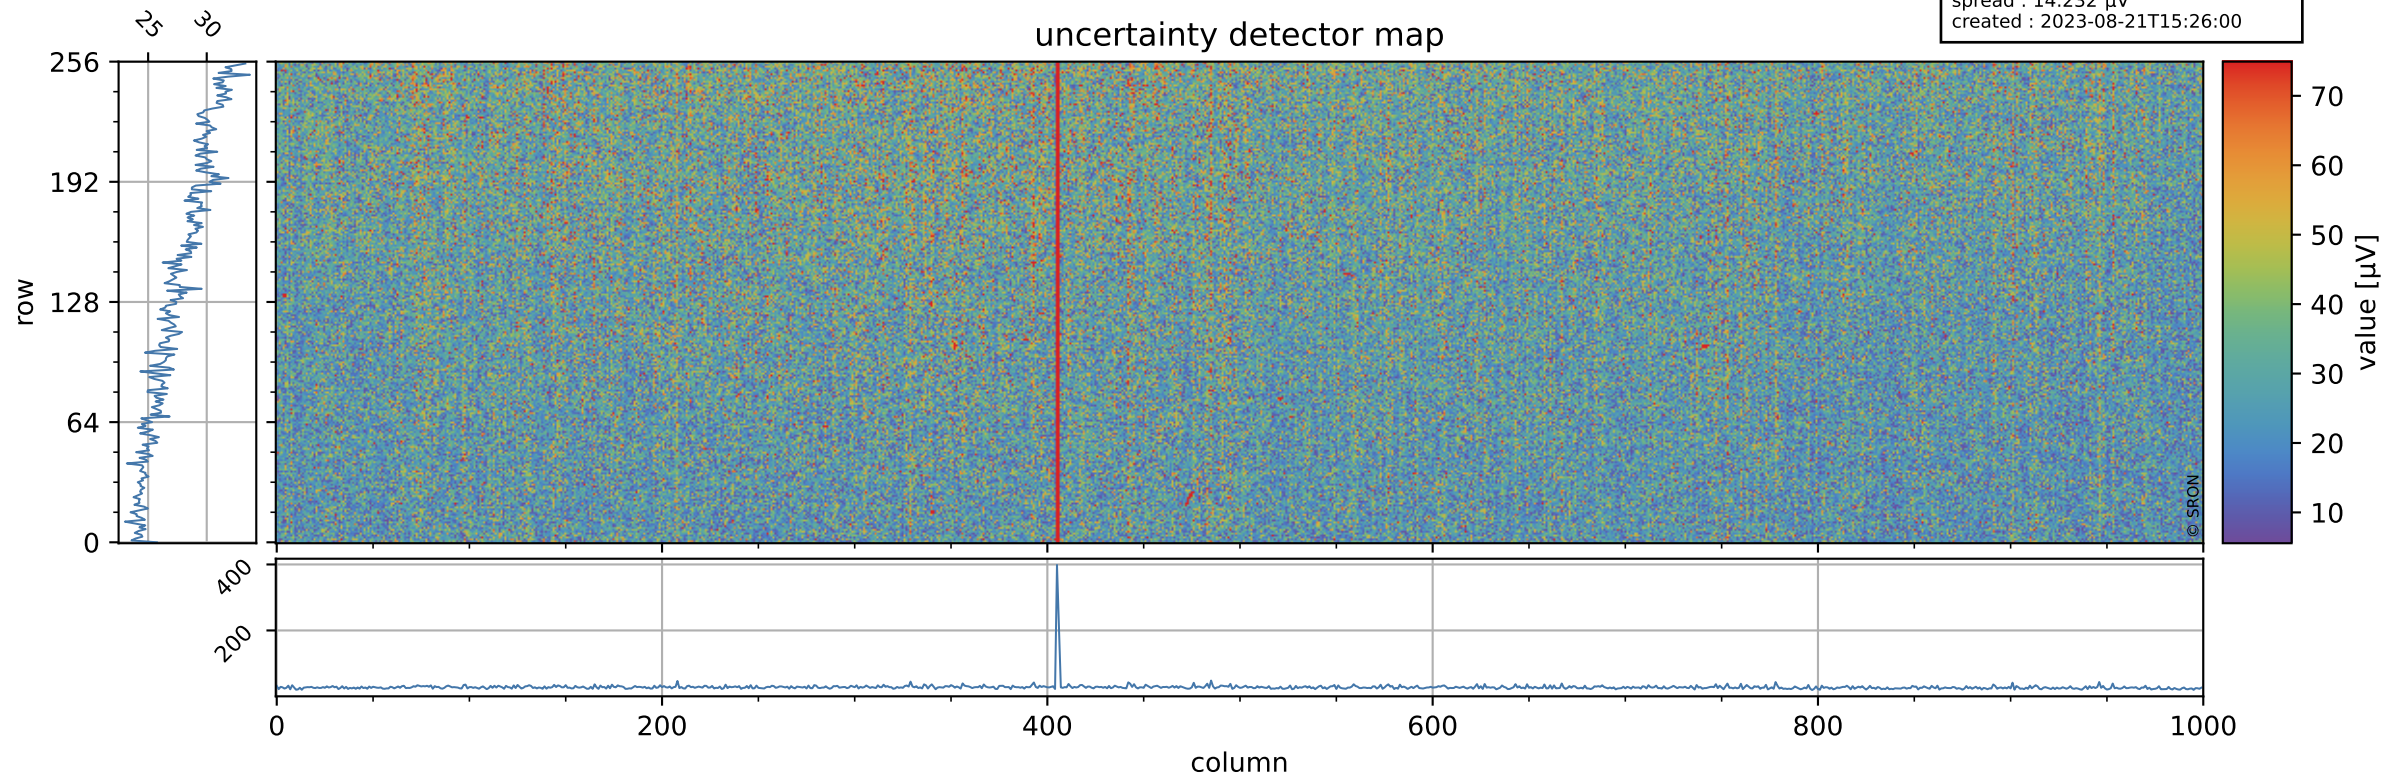

# Tropomi SWIR offset (official)

orbits : 19 in [26857, 26902]  
coverage : 2022-12-19 / 2022-12-22  
median : 0.52599 V  
spread : 0.035901 V  
created : 2023-08-21T15:26:00

## value detector map

# Tropomi SWIR offset (official)

orbits : 19 in [26857, 26902]  
coverage : 2022-12-19 / 2022-12-22  
median : 27.81  $\mu\text{V}$   
spread : 14.232  $\mu\text{V}$   
created : 2023-08-21T15:26:00

# Tropomi SWIR offset (official) ground-tracks of Sentinel-5P

orbits : 19 in [26857, 26902]  
coverage : 2022-12-19 / 2022-12-22  
created : 2023-08-21T15:26:00