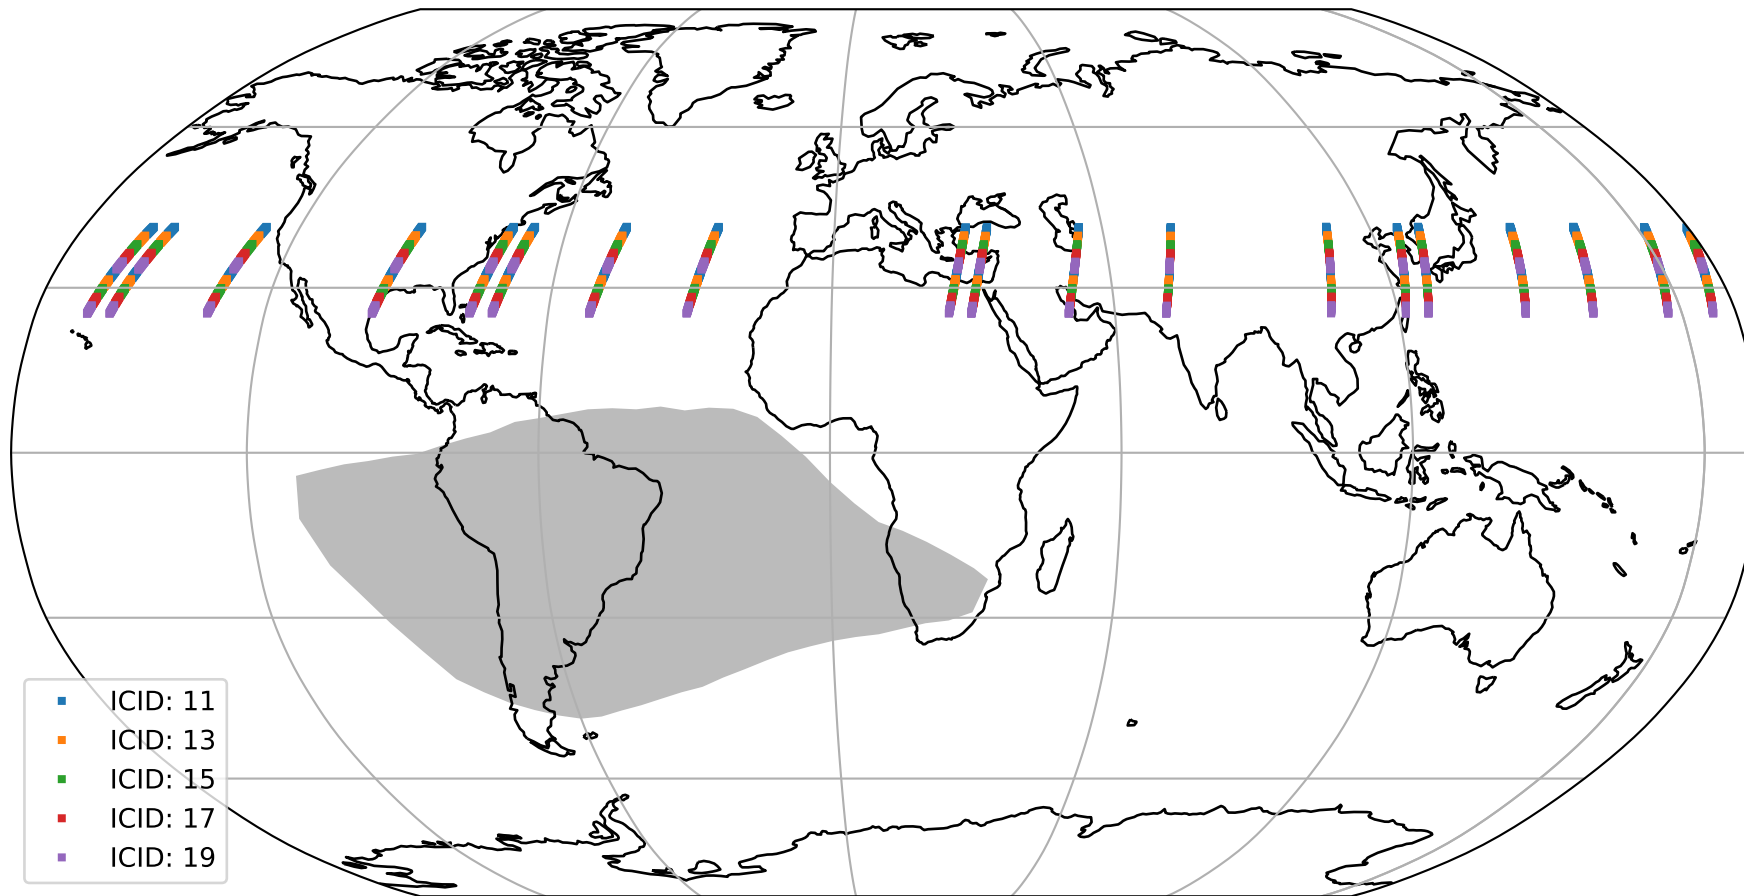

# Tropomi SWIR offset (official)

orbits : 19 in [26857, 26902]  
coverage : 2022-12-19 / 2022-12-22  
median : 27.81  $\mu\text{V}$   
spread : 14.232  $\mu\text{V}$   
created : 2023-08-21T15:26:00

# Tropomi SWIR offset (official)

orbits : 19 in [26857, 26902]  
coverage : 2022-12-19 / 2022-12-22  
median : -0.018407 mV  
spread : 0.40171 mV  
created : 2023-08-21T15:26:00

value compared with SWIR offset CKD

# Tropomi SWIR offset (official) ground-tracks of Sentinel-5P

orbits : 19 in [26857, 26902]  
coverage : 2022-12-19 / 2022-12-22  
created : 2023-08-21T15:26:00

# Tropomi SWIR offset (official)

orbits : [2827, 26902]  
coverage : 2018-04-30 / 2022-12-22  
created : 2023-08-21T15:26:01