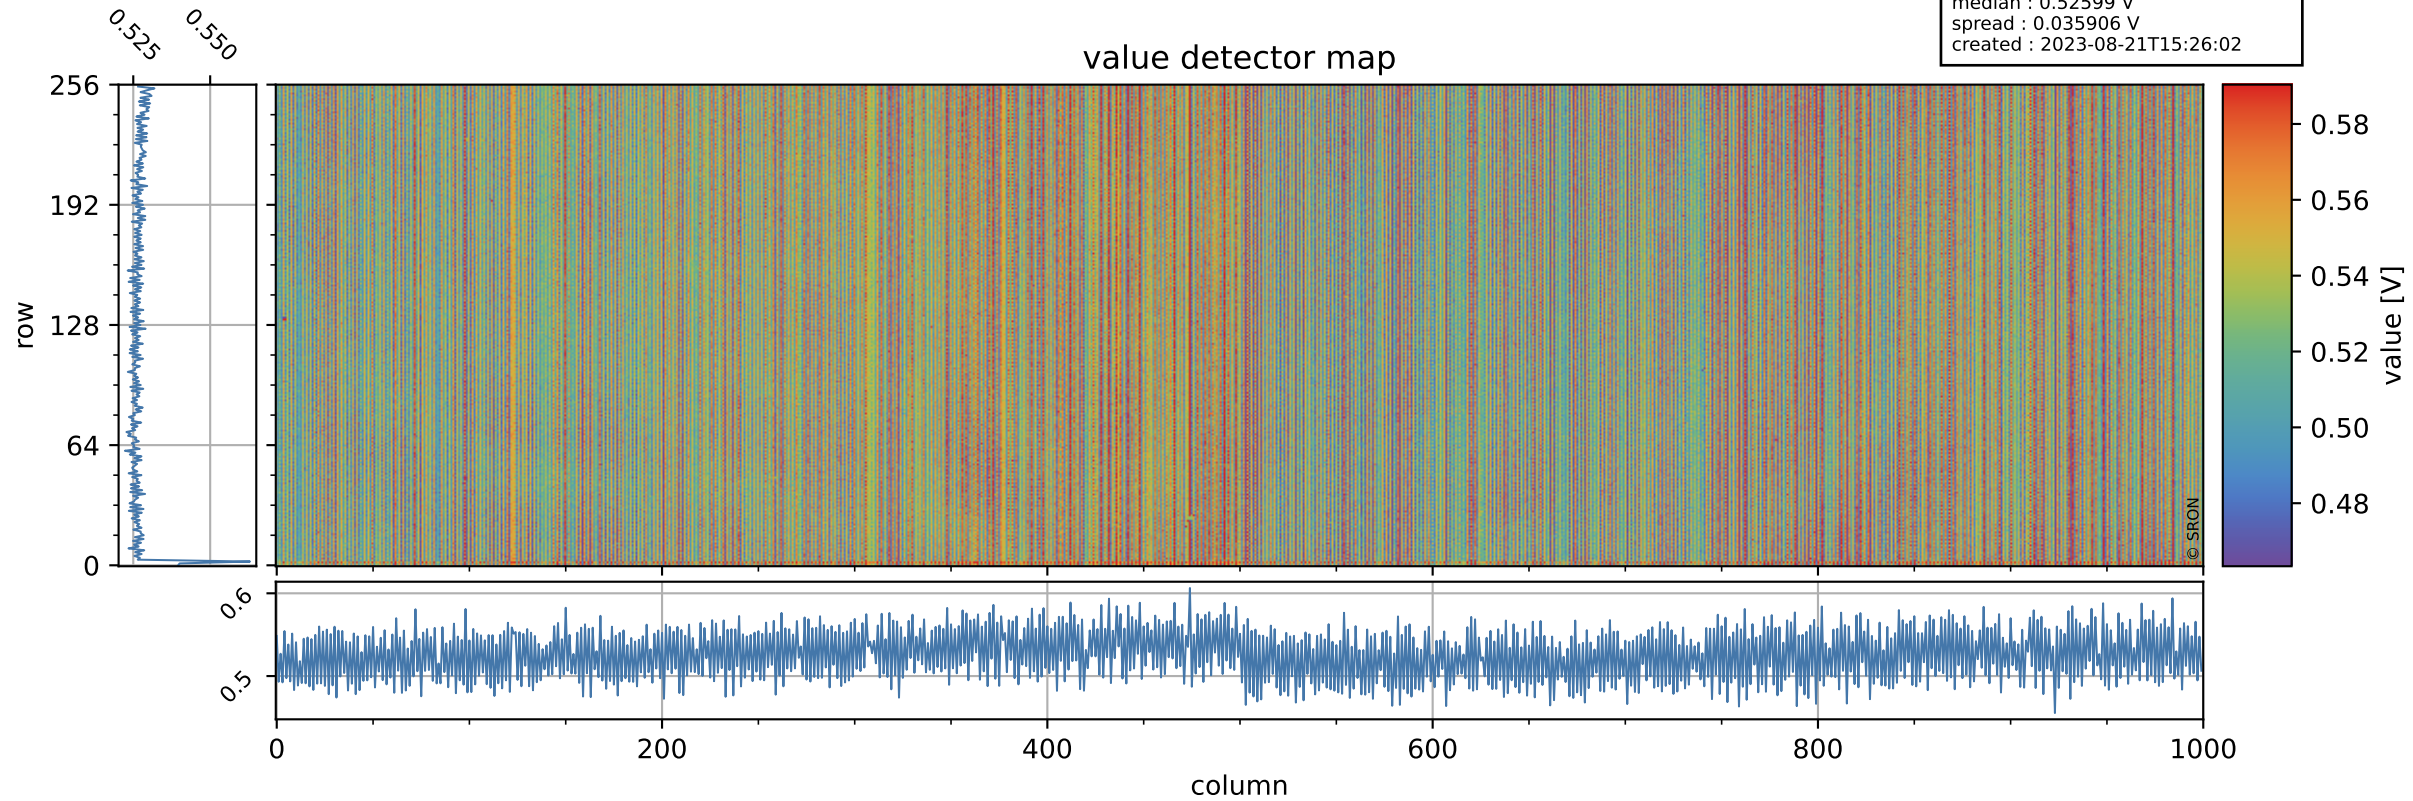

Tropomi SWIR offset (official)

orbits : 20 in [26872, 26917]
coverage : 2022-12-20 / 2022-12-23
median : 0.52599 V
spread : 0.035906 V
created : 2023-08-21T15:26:02

value detector map

Tropomi SWIR offset (official)

orbits : 20 in [26872, 26917]
coverage : 2022-12-20 / 2022-12-23
median : 28.123 μV
spread : 14.426 μV
created : 2023-08-21T15:26:02

Tropomi SWIR offset (official)

orbits : 20 in [26872, 26917]
coverage : 2022-12-20 / 2022-12-23
median : -0.019565 mV
spread : 0.40575 mV
created : 2023-08-21T15:26:02

value compared with SWIR offset CKD

Tropomi SWIR offset (official) ground-tracks of Sentinel-5P

orbits : 20 in [26872, 26917]
coverage : 2022-12-20 / 2022-12-23
created : 2023-08-21T15:26:03

Tropomi SWIR offset (official)

orbits : [2827, 26917]
coverage : 2018-04-30 / 2022-12-23
created : 2023-08-21T15:26:03

trend of detector median & temperatures