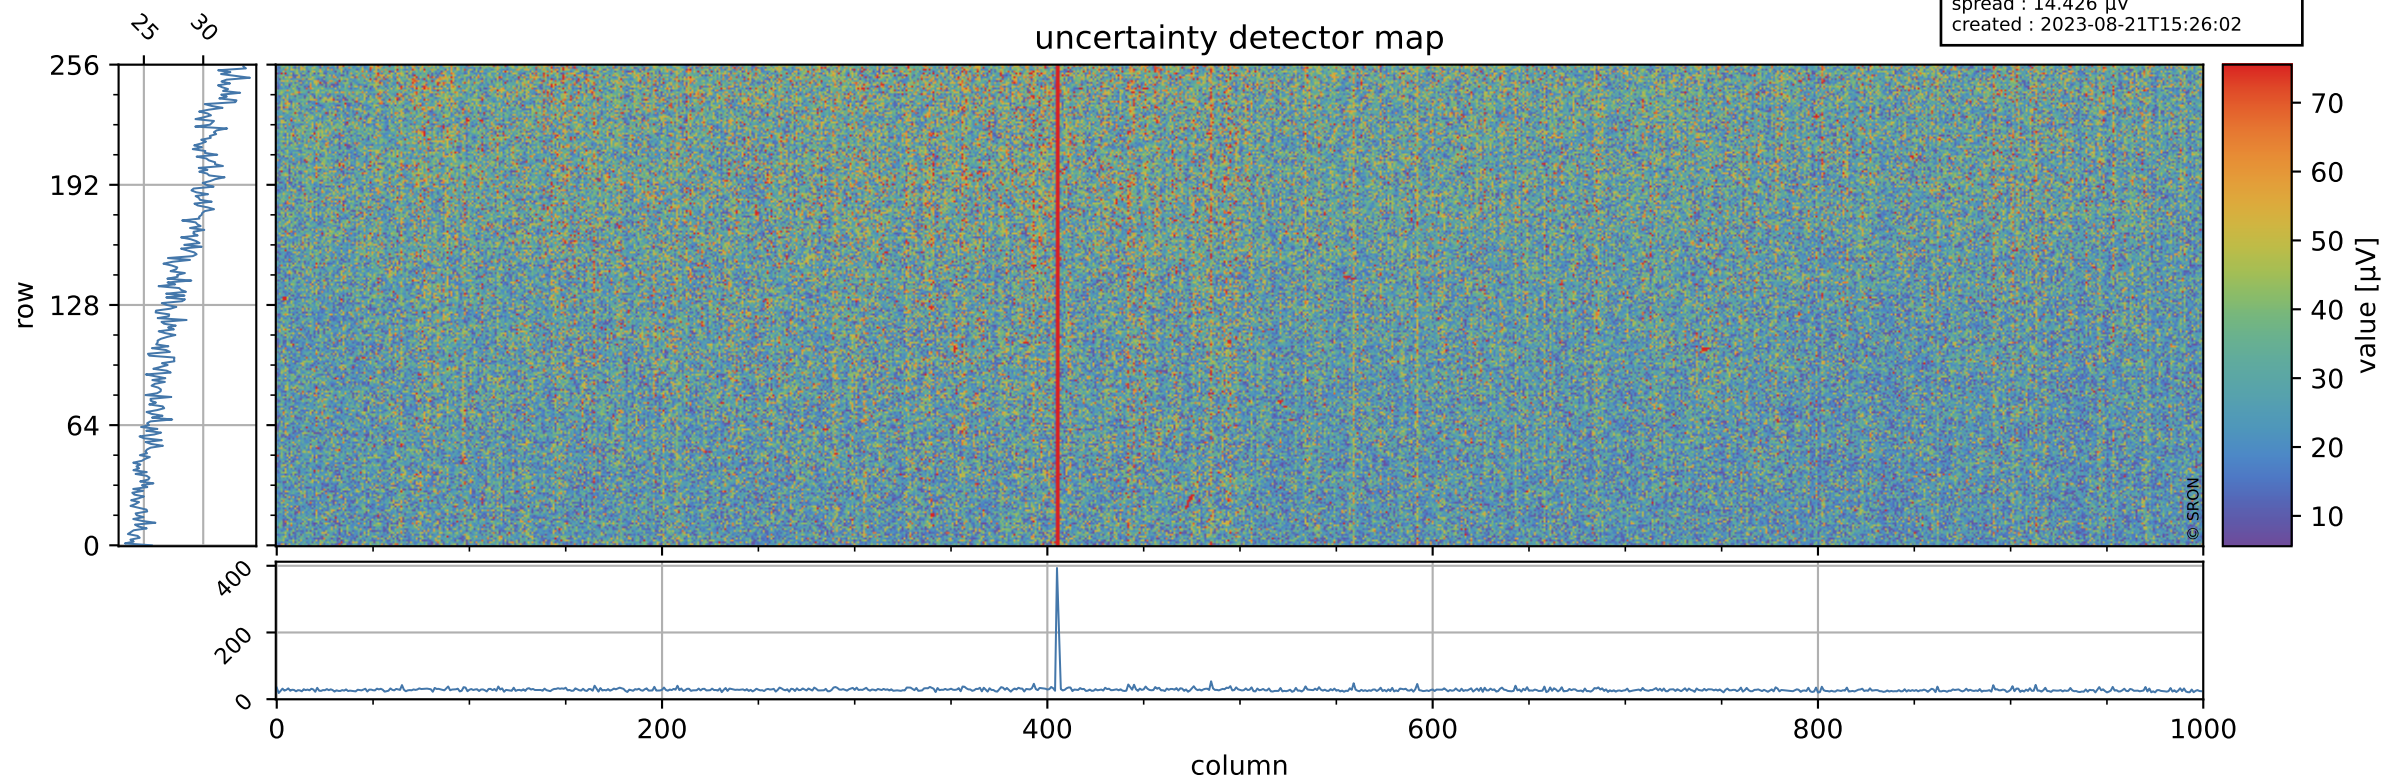

Tropomi SWIR offset (official)

orbits : 20 in [26872, 26917]
coverage : 2022-12-20 / 2022-12-23
median : 0.52599 V
spread : 0.035906 V
created : 2023-08-21T15:26:02

value detector map

Tropomi SWIR offset (official)

orbits : 20 in [26872, 26917]
coverage : 2022-12-20 / 2022-12-23
median : 28.123 μV
spread : 14.426 μV
created : 2023-08-21T15:26:02

Tropomi SWIR offset (official)

orbits : 20 in [26872, 26917]
coverage : 2022-12-20 / 2022-12-23
median : -0.019565 mV
spread : 0.40575 mV
created : 2023-08-21T15:26:02

value compared with SWIR offset CKD

Tropomi SWIR offset (official) ground-tracks of Sentinel-5P

orbits : 20 in [26872, 26917]
coverage : 2022-12-20 / 2022-12-23
created : 2023-08-21T15:26:03

Tropomi SWIR offset (official)

orbits : [2827, 26917]
coverage : 2018-04-30 / 2022-12-23
created : 2023-08-21T15:26:03

trend of detector median & temperatures