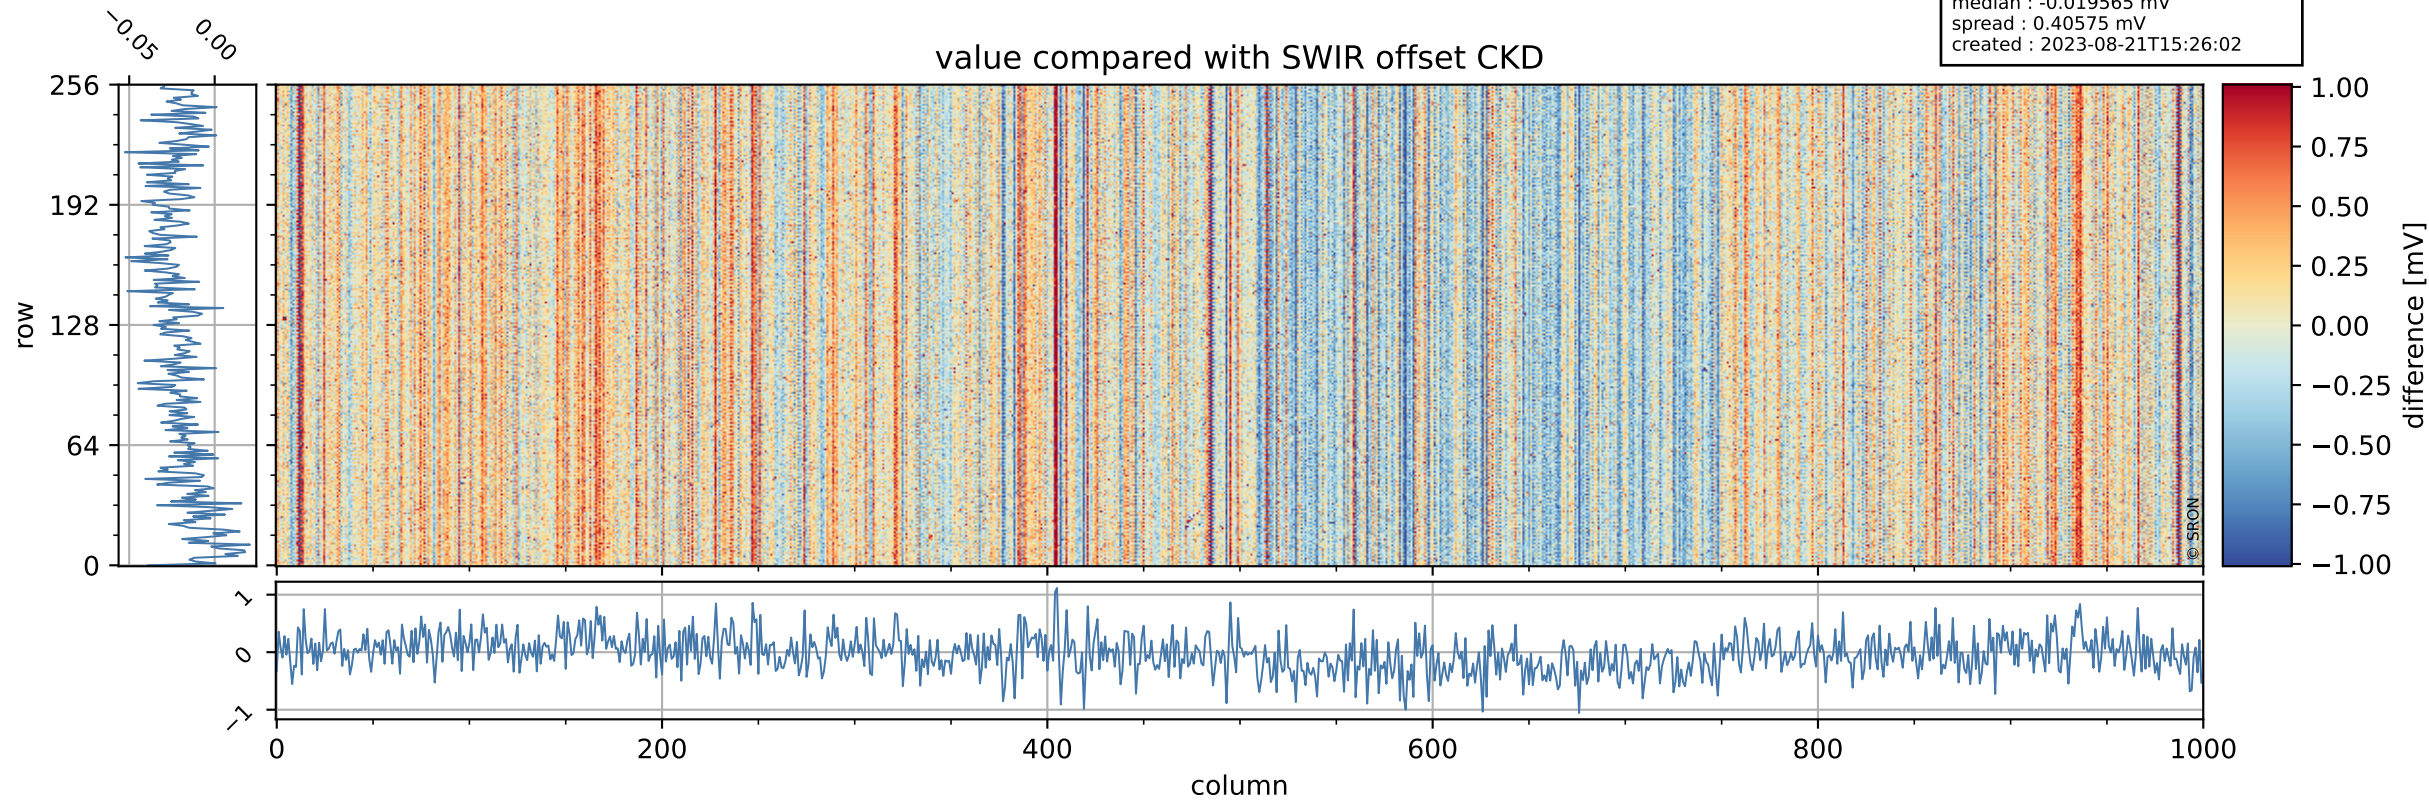

Tropomi SWIR offset (official)

orbits : 20 in [26872, 26917]
coverage : 2022-12-20 / 2022-12-23
median : 0.52599 V
spread : 0.035906 V
created : 2023-08-21T15:26:02

value detector map

Tropomi SWIR offset (official)

orbits : 20 in [26872, 26917]
coverage : 2022-12-20 / 2022-12-23
median : 28.123 μV
spread : 14.426 μV
created : 2023-08-21T15:26:02

Tropomi SWIR offset (official)

orbits : 20 in [26872, 26917]
coverage : 2022-12-20 / 2022-12-23
median : -0.019565 mV
spread : 0.40575 mV
created : 2023-08-21T15:26:02

value compared with SWIR offset CKD

Tropomi SWIR offset (official) ground-tracks of Sentinel-5P

orbits : 20 in [26872, 26917]
coverage : 2022-12-20 / 2022-12-23
created : 2023-08-21T15:26:03

Tropomi SWIR offset (official)

orbits : [2827, 26917]
coverage : 2018-04-30 / 2022-12-23
created : 2023-08-21T15:26:03

trend of detector median & temperatures