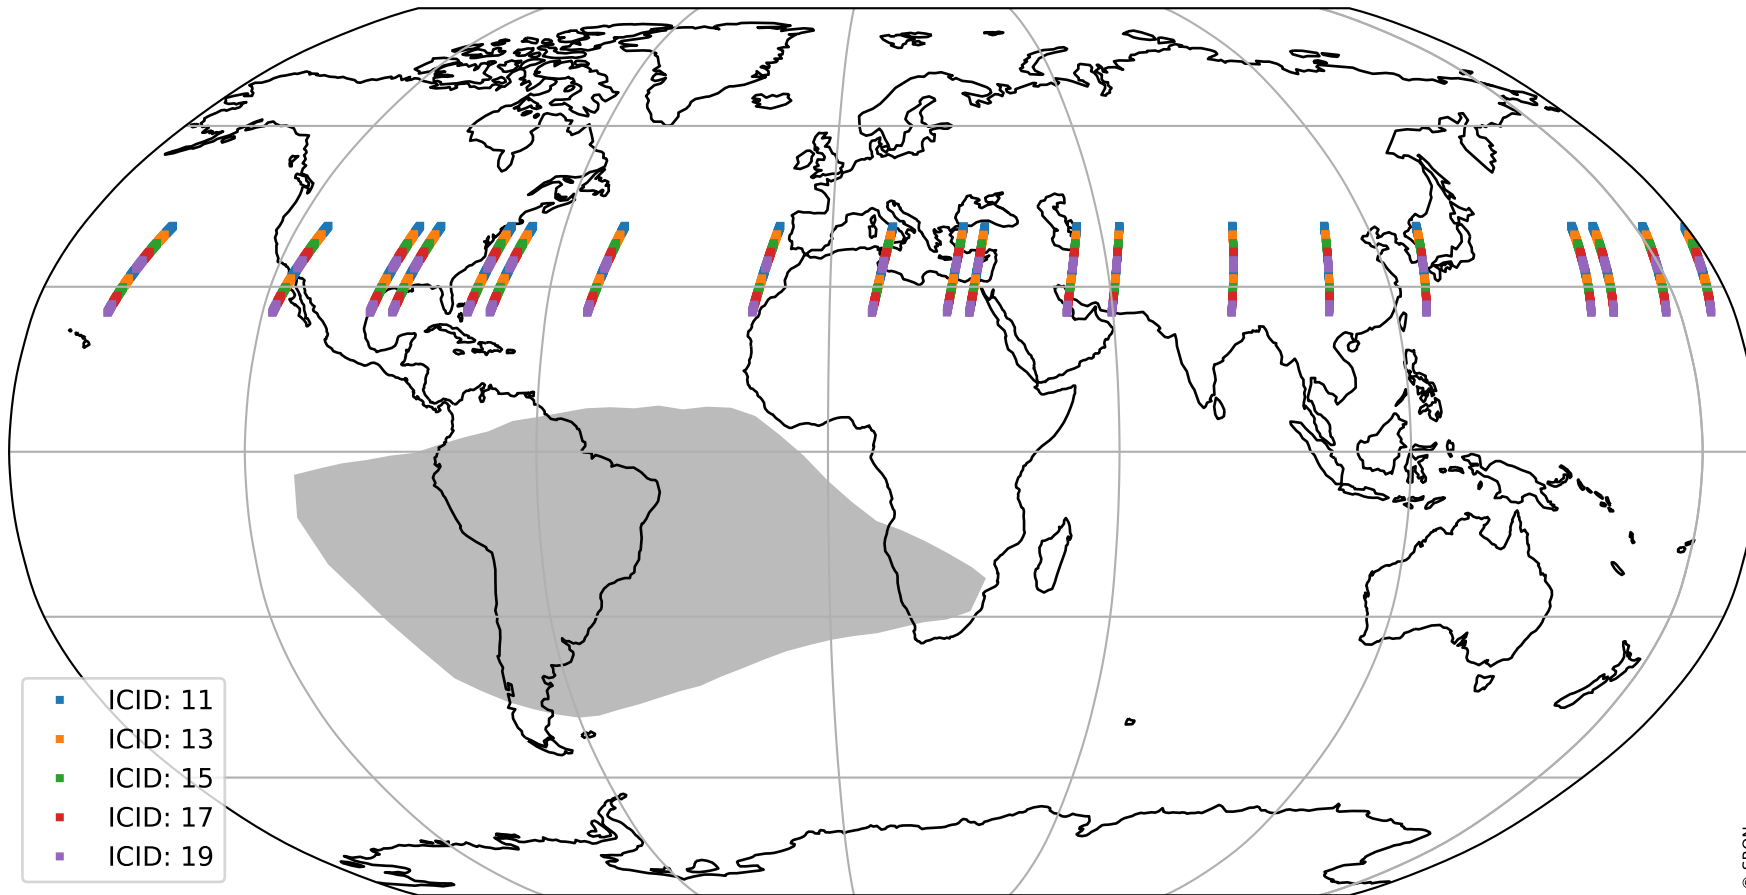

Tropomi SWIR offset (official)

orbits : 20 in [26872, 26917]
coverage : 2022-12-20 / 2022-12-23
median : 0.52599 V
spread : 0.035906 V
created : 2023-08-21T15:26:02

value detector map

Tropomi SWIR offset (official)

orbits : 20 in [26872, 26917]
coverage : 2022-12-20 / 2022-12-23
median : 28.123 μV
spread : 14.426 μV
created : 2023-08-21T15:26:02

Tropomi SWIR offset (official)

orbits : 20 in [26872, 26917]
coverage : 2022-12-20 / 2022-12-23
median : -0.019565 mV
spread : 0.40575 mV
created : 2023-08-21T15:26:02

value compared with SWIR offset CKD

Tropomi SWIR offset (official) ground-tracks of Sentinel-5P

orbits : 20 in [26872, 26917]
coverage : 2022-12-20 / 2022-12-23
created : 2023-08-21T15:26:03

Tropomi SWIR offset (official)

orbits : [2827, 26917]
coverage : 2018-04-30 / 2022-12-23
created : 2023-08-21T15:26:03

trend of detector median & temperatures