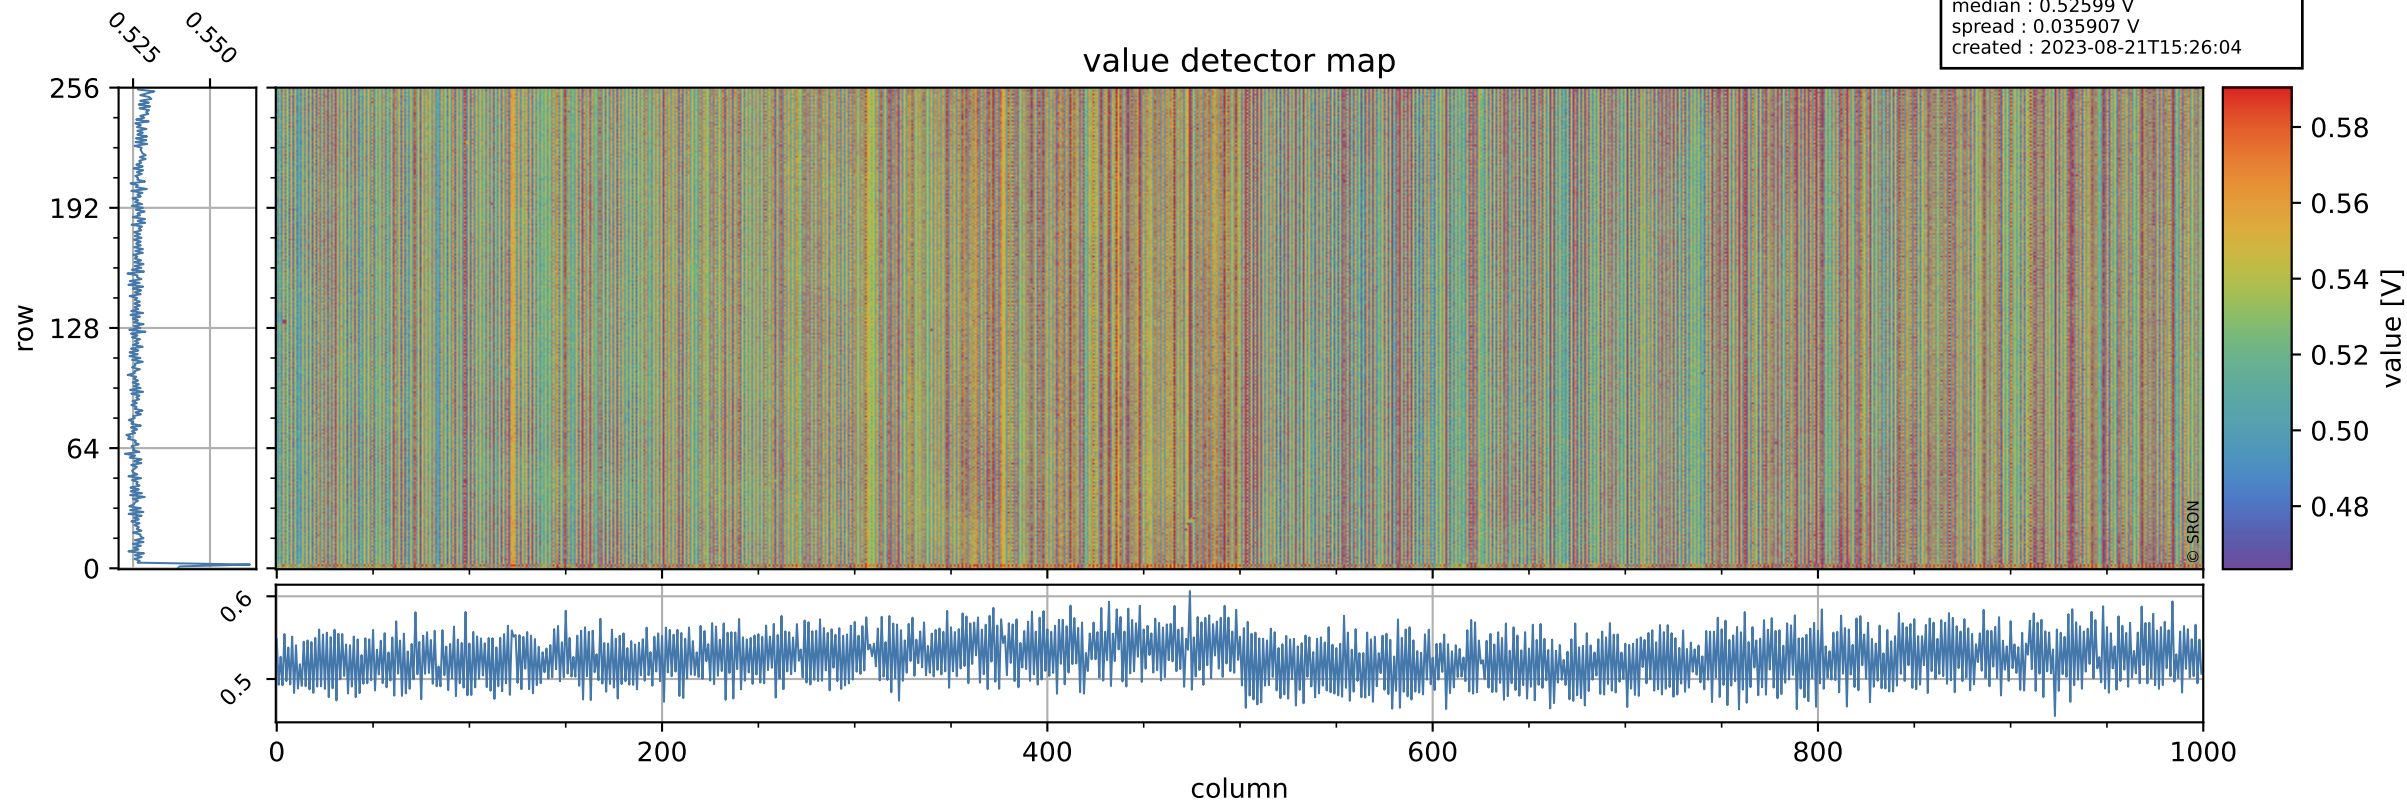

Tropomi SWIR offset (official)

orbits : 19 in [26887, 26932]
coverage : 2022-12-21 / 2022-12-24
median : 0.52599 V
spread : 0.035907 V
created : 2023-08-21T15:26:04

value detector map

Tropomi SWIR offset (official)

orbits : 19 in [26887, 26932]
coverage : 2022-12-21 / 2022-12-24
median : 28.663 μV
spread : 14.636 μV
created : 2023-08-21T15:26:04

Tropomi SWIR offset (official)

orbits : 19 in [26887, 26932]
coverage : 2022-12-21 / 2022-12-24
median : -0.021995 mV
spread : 0.40561 mV
created : 2023-08-21T15:26:05

value compared with SWIR offset CKD

Tropomi SWIR offset (official) ground-tracks of Sentinel-5P

orbits : 19 in [26887, 26932]
coverage : 2022-12-21 / 2022-12-24
created : 2023-08-21T15:26:05

Tropomi SWIR offset (official)

orbits : [2827, 26932]
coverage : 2018-04-30 / 2022-12-24
created : 2023-08-21T15:26:05

trend of detector median & temperatures