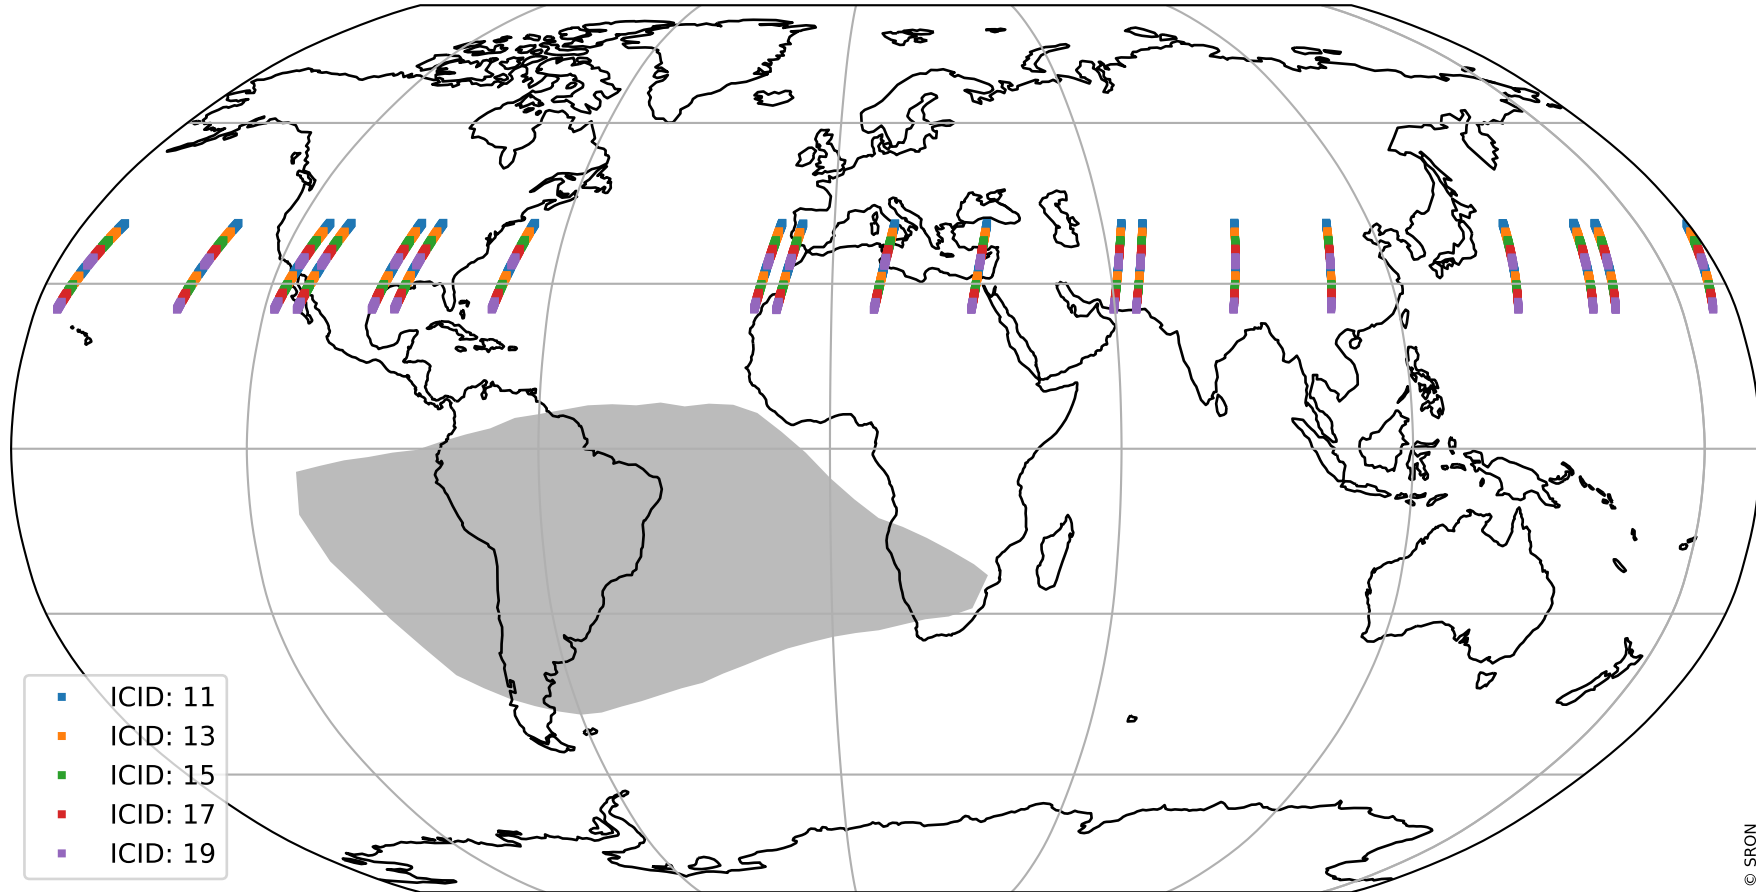

Tropomi SWIR offset (official)

orbits : 19 in [26887, 26932]
coverage : 2022-12-21 / 2022-12-24
median : 0.52599 V
spread : 0.035907 V
created : 2023-08-21T15:26:04

value detector map

Tropomi SWIR offset (official)

orbits : 19 in [26887, 26932]
coverage : 2022-12-21 / 2022-12-24
median : 28.663 μV
spread : 14.636 μV
created : 2023-08-21T15:26:04

Tropomi SWIR offset (official)

orbits : 19 in [26887, 26932]
coverage : 2022-12-21 / 2022-12-24
median : -0.021995 mV
spread : 0.40561 mV
created : 2023-08-21T15:26:05

value compared with SWIR offset CKD

Tropomi SWIR offset (official) ground-tracks of Sentinel-5P

orbits : 19 in [26887, 26932]
coverage : 2022-12-21 / 2022-12-24
created : 2023-08-21T15:26:05

Tropomi SWIR offset (official)

orbits : [2827, 26932]
coverage : 2018-04-30 / 2022-12-24
created : 2023-08-21T15:26:05

trend of detector median & temperatures