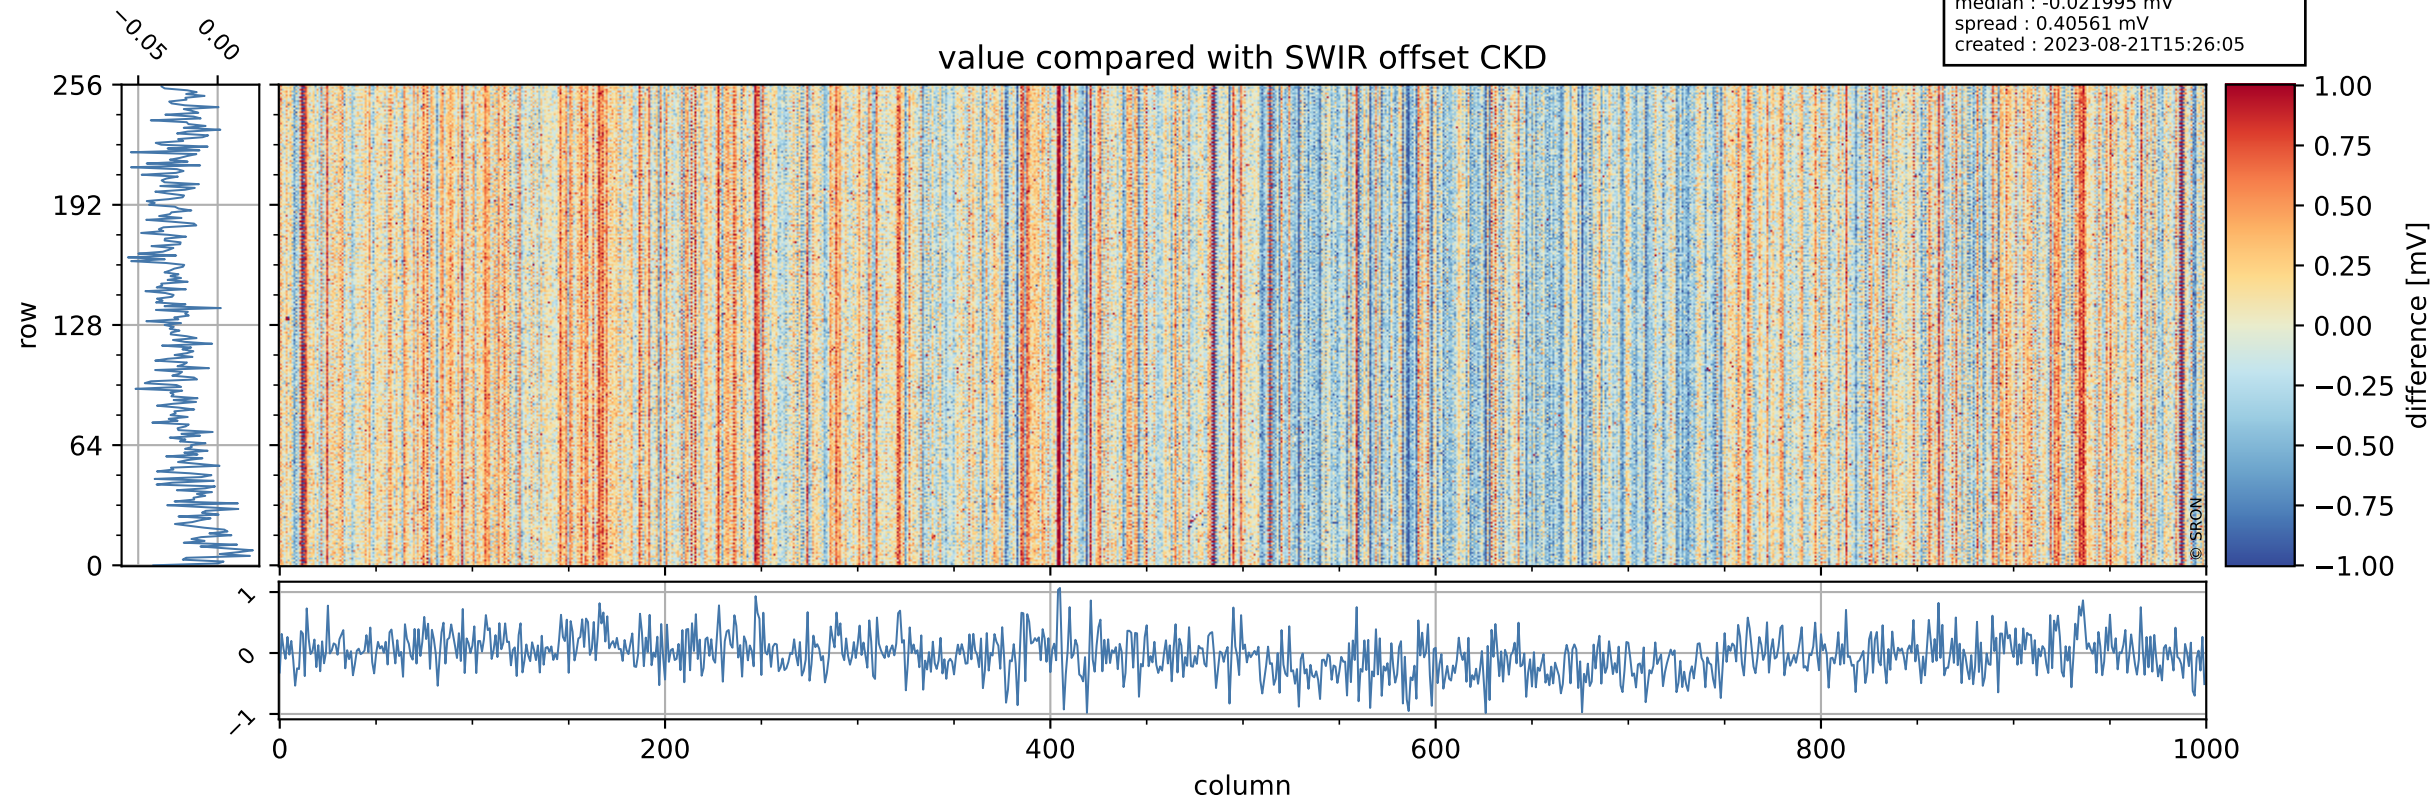

Tropomi SWIR offset (official)

orbits : 19 in [26887, 26932]
coverage : 2022-12-21 / 2022-12-24
median : 0.52599 V
spread : 0.035907 V
created : 2023-08-21T15:26:04

value detector map

Tropomi SWIR offset (official)

orbits : 19 in [26887, 26932]
coverage : 2022-12-21 / 2022-12-24
median : 28.663 μV
spread : 14.636 μV
created : 2023-08-21T15:26:04

Tropomi SWIR offset (official)

orbits : 19 in [26887, 26932]
coverage : 2022-12-21 / 2022-12-24
median : -0.021995 mV
spread : 0.40561 mV
created : 2023-08-21T15:26:05

value compared with SWIR offset CKD

Tropomi SWIR offset (official) ground-tracks of Sentinel-5P

orbits : 19 in [26887, 26932]
coverage : 2022-12-21 / 2022-12-24
created : 2023-08-21T15:26:05

Tropomi SWIR offset (official)

orbits : [2827, 26932]
coverage : 2018-04-30 / 2022-12-24
created : 2023-08-21T15:26:05

trend of detector median & temperatures