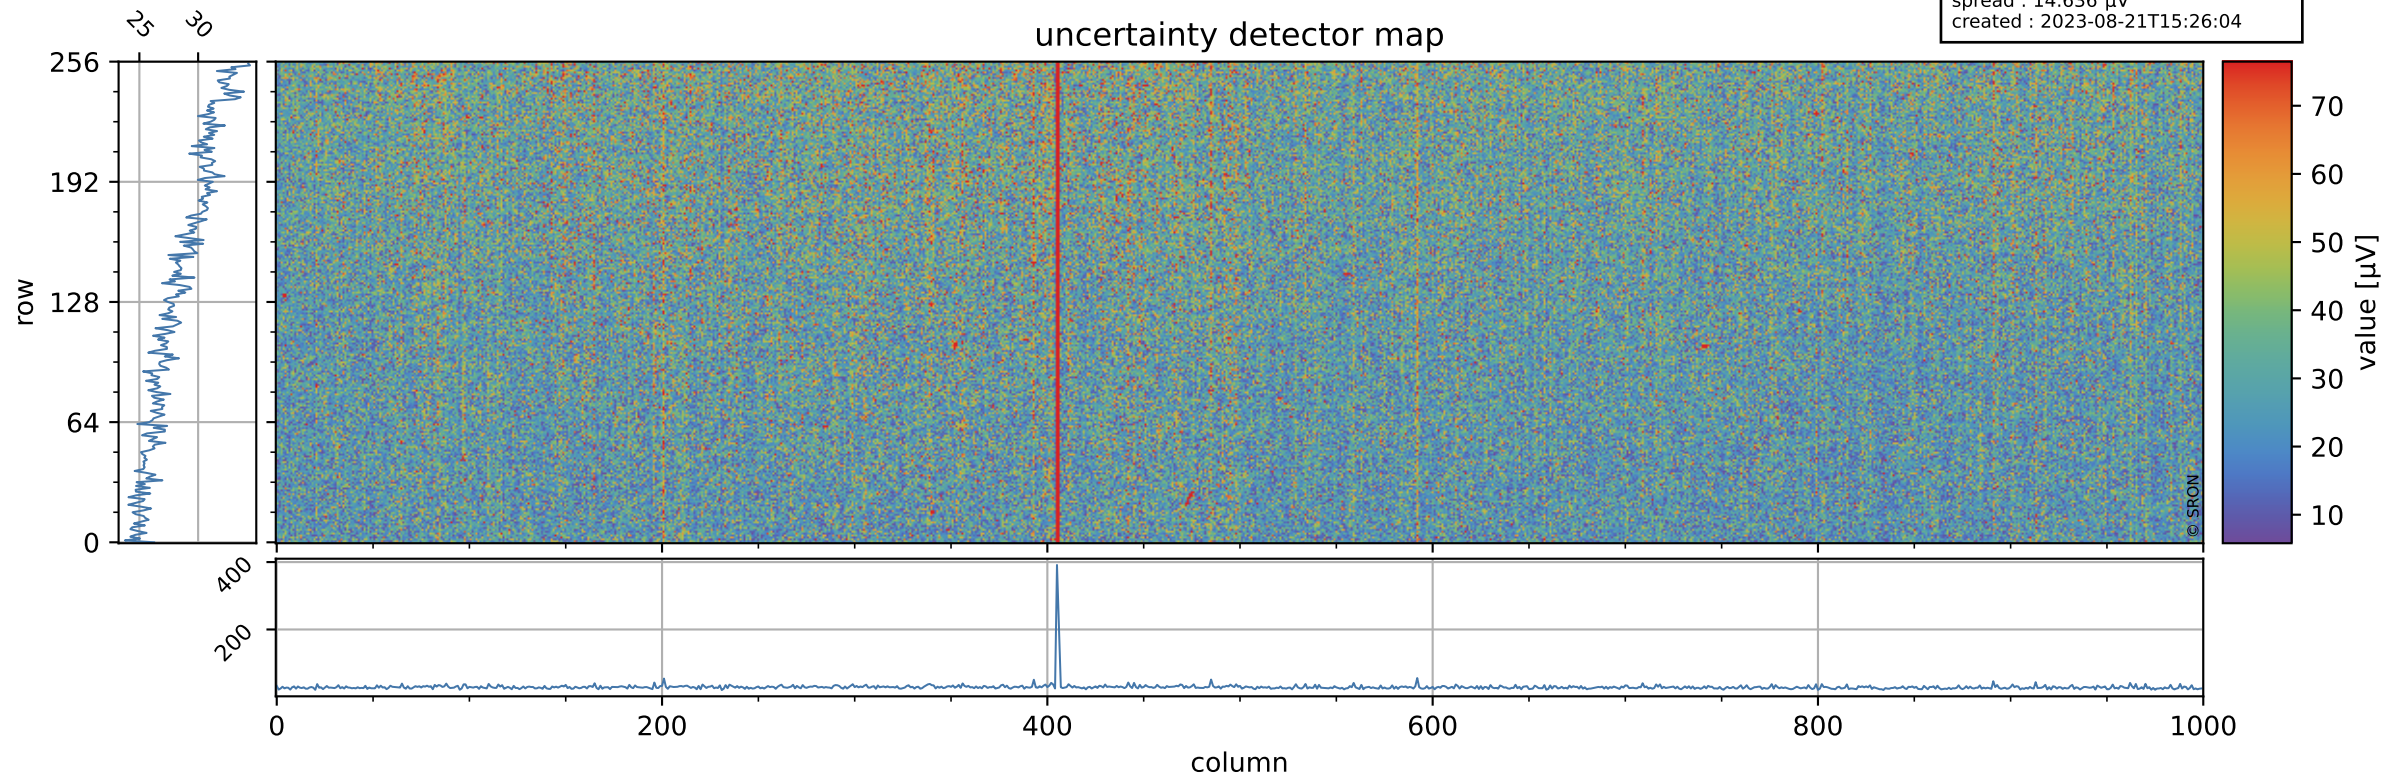

Tropomi SWIR offset (official)

orbits : 19 in [26887, 26932]
coverage : 2022-12-21 / 2022-12-24
median : 0.52599 V
spread : 0.035907 V
created : 2023-08-21T15:26:04

value detector map

Tropomi SWIR offset (official)

orbits : 19 in [26887, 26932]
coverage : 2022-12-21 / 2022-12-24
median : 28.663 μV
spread : 14.636 μV
created : 2023-08-21T15:26:04

Tropomi SWIR offset (official)

orbits : 19 in [26887, 26932]
coverage : 2022-12-21 / 2022-12-24
median : -0.021995 mV
spread : 0.40561 mV
created : 2023-08-21T15:26:05

value compared with SWIR offset CKD

Tropomi SWIR offset (official) ground-tracks of Sentinel-5P

orbits : 19 in [26887, 26932]
coverage : 2022-12-21 / 2022-12-24
created : 2023-08-21T15:26:05

Tropomi SWIR offset (official)

orbits : [2827, 26932]
coverage : 2018-04-30 / 2022-12-24
created : 2023-08-21T15:26:05

trend of detector median & temperatures